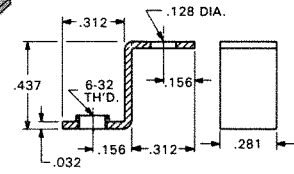

CAT. NO. 630

.032 Brass
Tin Plate

6-32 THREAD