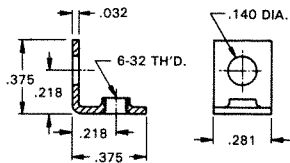

# THREADED MOUNTING BRACKETS

4-40 THREAD

CAT. NO. 612

.062 Steel  
Zinc Plate

4-40 THREAD

CAT. NO. 621

.062 Steel  
Zinc Plate

4-40 THREAD

CAT. NO. 616

.047 Brass  
Tin Plate

6-32 THREAD

CAT. NO. 634

.032 Brass  
Nickel Plate

6-32 THREAD

CAT. NO. 614

.032 Brass  
Tin Plate