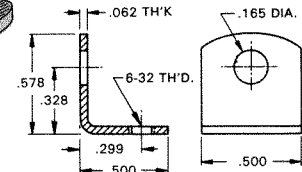

CAT. NO. 616

.047 Brass  
Tin Plate

6-32 THREAD

CAT. NO. 634

.032 Brass  
Nickel Plate

6-32 THREAD

CAT. NO. 614

.032 Brass  
Tin Plate

6-32 THREAD

CAT. NO. 630

.032 Brass  
Tin Plate

6-32 THREAD

CAT. NO. 4334

.062 Steel  
Nickel Plate

6-32 THREAD

CAT. NO. 708

.062 Steel  
Nickel Plate

6-32 THREAD

CAT. NO. 617

.062 Steel  
Tin Plate

6-32 OR 8-32 THREAD

CAT. NO. 4332 #6-32  
CAT. NO. 4333 #8-32

.062 Brass  
Nickel Plate

8-32 THREAD