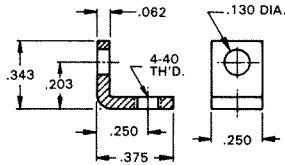

# THREADED MOUNTING BRACKETS

4-40 THREAD

CAT. NO. 612

.062 Steel  
Zinc Plate

4-40 THREAD

CAT. NO. 621

.062 Steel  
Zinc Plate

4-40 THREAD

CAT. NO. 616

.047 Brass  
Tin Plate

6-32 THREAD

CAT. NO. 634

.032 Brass  
Nickel Plate

6-32 THREAD

CAT. NO. 614

.032 Brass  
Tin Plate