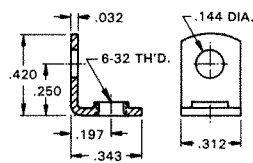

# THREADED MOUNTING BRACKETS

4-40 THREAD

CAT. NO. 612

.062 Steel  
Zinc Plate

4-40 THREAD

CAT. NO. 621

.062 Steel  
Zinc Plate

4-40 THREAD

CAT. NO. 616

.047 Brass  
Tin Plate

6-32 THREAD

CAT. NO. 634

.032 Brass  
Nickel Plate

6-32 THREAD

CAT. NO. 614

.032 Brass  
Tin Plate

6-32 THREAD

CAT. NO. 630

.032 Brass  
Tin Plate

6-32 THREAD

CAT. NO. 4334

.062 Steel  
Nickel Plate

6-32 THREAD

CAT. NO. 708