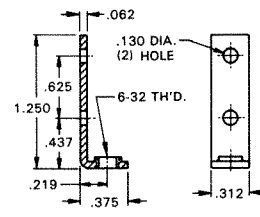

# THREADED MOUNTING BRACKETS

4-40 THREAD

CAT. NO. 612

.062 Steel  
Zinc Plate

4-40 THREAD

CAT. NO. 621

.062 Steel  
Zinc Plate

4-40 THREAD

CAT. NO. 616

.047 Brass  
Tin Plate

6-32 THREAD

CAT. NO. 634

.032 Brass  
Nickel Plate

6-32 THREAD

CAT. NO. 614

.032 Brass  
Tin Plate

6-32 THREAD

CAT. NO. 630

.032 Brass  
Tin Plate

6-32 THREAD

CAT. NO. 4334

.062 Steel  
Nickel Plate

6-32 THREAD

CAT. NO. 708

.062 Steel  
Nickel Plate

6-32 THREAD

CAT. NO. 617

.062 Steel  
Tin Plate

6-32 OR 8-32 THREAD

CAT. NO. 4332 #6-32  
CAT. NO. 4333 #8-32

.062 Brass  
Nickel Plate

8-32 THREAD