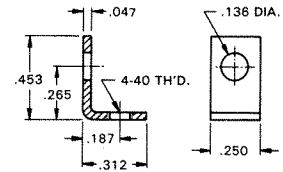

# THREADED MOUNTING BRACKETS

4-40 THREAD

CAT. NO. 612

.062 Steel  
Zinc Plate

4-40 THREAD

CAT. NO. 621

.062 Steel  
Zinc Plate

4-40 THREAD

CAT. NO. 616

.047 Brass  
Tin Plate

6-32 THREAD

CAT. NO. 634

.032 Brass  
Nickel Plate

6-32 THREAD

CAT. NO. 614

.032 Brass  
Tin Plate