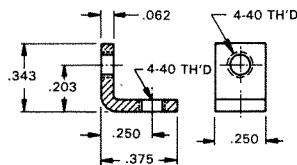

# THREADED MOUNTING BRACKETS

4-40 THREAD

CAT. NO. 612

.062 Steel  
Zinc Plate

4-40 THREAD

CAT. NO. 621

.062 Steel  
Zinc Plate

4-40 THREAD

CAT. NO. 616

.047 Brass  
Tin Plate

6-32 THREAD

CAT. NO. 634

.032 Brass  
Nickel Plate

6-32 THREAD

CAT. NO. 614

.032 Brass  
Tin Plate