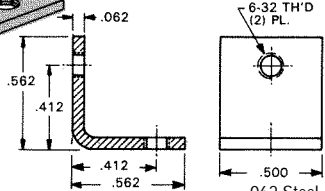

# THREADED MOUNTING BRACKETS

4-40 THREAD

CAT. NO. 612

.062 Steel  
Zinc Plate

4-40 THREAD

CAT. NO. 621

.062 Steel  
Zinc Plate

4-40 THREAD

CAT. NO. 616

.047 Brass  
Tin Plate

6-32 THREAD

CAT. NO. 634

.032 Brass  
Nickel Plate

6-32 THREAD

CAT. NO. 614

.032 Brass  
Tin Plate

6-32 THREAD

CAT. NO. 630

.032 Brass  
Tin Plate

6-32 THREAD

CAT. NO. 4334

.062 Steel  
Nickel Plate

6-32 THREAD

CAT. NO. 708

.062 Steel  
Nickel Plate

6-32 THREAD

CAT. NO. 617

.062 Steel  
Tin Plate

6-32 OR 8-32 THREAD

CAT. NO. 4332 #6-32  
CAT. NO. 4333 #8-32

.062 Brass  
Nickel Plate

8-32 THREAD