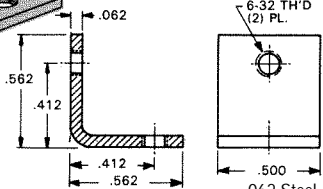

4-40 THREAD

CAT. NO. 616

.047 Brass
Tin Plate

6-32 THREAD

CAT. NO. 634

.032 Brass
Nickel Plate

6-32 THREAD

CAT. NO. 614

.032 Brass
Tin Plate

6-32 THREAD

CAT. NO. 630

.032 Brass
Tin Plate

6-32 THREAD

CAT. NO. 4334

.062 Steel
Nickel Plate

6-32 THREAD

CAT. NO. 708

.062 Steel
Nickel Plate

6-32 THREAD

CAT. NO. 617

.062 Steel
Tin Plate

6-32 OR 8-32 THREAD

CAT. NO. 4332 #6-32
CAT. NO. 4333 #8-32

.062 Brass
Nickel Plate