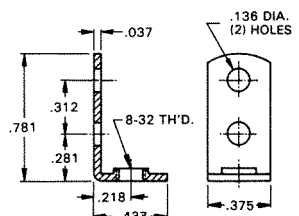

4-40 THREAD

CAT. NO. 616

.047 Brass
Tin Plate

6-32 THREAD

CAT. NO. 634

.032 Brass
Nickel Plate

6-32 THREAD

CAT. NO. 614

.032 Brass
Tin Plate

6-32 THREAD

CAT. NO. 630

.032 Brass
Tin Plate

6-32 THREAD

CAT. NO. 4334

.062 Steel
Nickel Plate

6-32 THREAD

CAT. NO. 708

.062 Steel
Nickel Plate

6-32 THREAD

CAT. NO. 617

.062 Steel
Tin Plate

6-32 OR 8-32 THREAD

CAT. NO. 4332 #6-32
CAT. NO. 4333 #8-32

.062 Brass
Nickel Plate

8-32 THREAD

CAT. NO. 611

.037 Brass
Tin Plate

8-32 THREAD

CAT. NO. 631

.037 Steel
Tin Plate