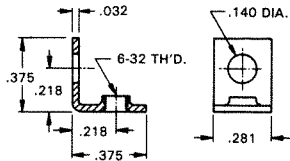

Designers' Choice

THREADED MOUNTING BRACKETS

4-40 THREAD

CAT. NO. 612

.062 Steel
Zinc Plate

4-40 THREAD

CAT. NO. 621

.062 Steel
Zinc Plate

4-40 THREAD

CAT. NO. 616

.047 Brass
Tin Plate

6-32 THREAD

CAT. NO. 634

.032 Brass
Nickel Plate

6-32 THREAD

CAT. NO. 614

.032 Brass
Tin Plate

6-32 THREAD

CAT. NO. 630

.032 Brass
Tin Plate

6-32 THREAD

CAT. NO. 4334

.062 Steel
Nickel Plate

6-32 THREAD