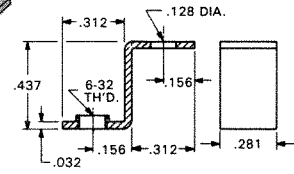

4-40 THREAD

CAT. NO. 616

.047 Brass
Tin Plate

6-32 THREAD

CAT. NO. 634

.032 Brass
Nickel Plate

6-32 THREAD

CAT. NO. 614

.032 Brass
Tin Plate

6-32 THREAD

CAT. NO. 630

.032 Brass
Tin Plate

6-32 THREAD

CAT. NO. 4334

.062 Steel
Nickel Plate

6-32 THREAD