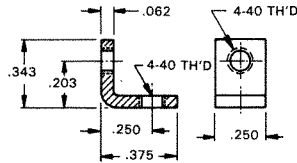

Designers' Choice

THREADED MOUNTING BRACKETS

4-40 THREAD

CAT. NO. 612

.062 Steel
Zinc Plate

4-40 THREAD

CAT. NO. 621

.062 Steel
Zinc Plate

4-40 THREAD

CAT. NO. 616

.047 Brass
Tin Plate

6-32 THREAD

CAT. NO. 634

.032 Brass
Nickel Plate

6-32 THREAD

CAT. NO. 614

.032 Brass
Tin Plate

6-32 THREAD

CAT. NO. 630

.032 Brass
Tin Plate

6-32 THREAD

CAT. NO. 4334

.062 Steel
Nickel Plate

6-32 THREAD