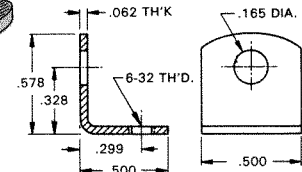

4-40 THREAD

CAT. NO. 616

.047 Brass
Tin Plate

6-32 THREAD

CAT. NO. 634

.032 Brass
Nickel Plate

6-32 THREAD

CAT. NO. 614

.032 Brass
Tin Plate

6-32 THREAD

CAT. NO. 630

.032 Brass
Tin Plate

6-32 THREAD

CAT. NO. 4334

.062 Steel
Nickel Plate

6-32 THREAD

CAT. NO. 708

.062 Steel
Nickel Plate

6-32 THREAD

CAT. NO. 617

.062 Steel
Tin Plate

6-32 OR 8-32 THREAD

CAT. NO. 4332 #6-32
CAT. NO. 4333 #8-32

.062 Brass
Nickel Plate