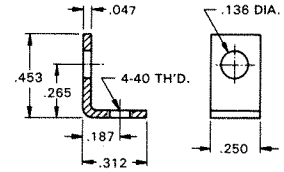

Designers' Choice

THREADED MOUNTING BRACKETS

4-40 THREAD

CAT. NO. 612

.062 Steel
Zinc Plate

4-40 THREAD

CAT. NO. 621

.062 Steel
Zinc Plate

4-40 THREAD

CAT. NO. 616

.047 Brass
Tin Plate

6-32 THREAD

CAT. NO. 634

.032 Brass
Nickel Plate

6-32 THREAD

CAT. NO. 614

.032 Brass
Tin Plate

6-32 THREAD

CAT. NO. 630

.032 Brass
Tin Plate

6-32 THREAD

CAT. NO. 4334

.062 Steel
Nickel Plate

6-32 THREAD