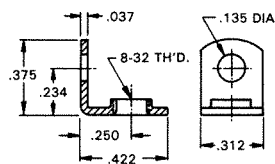

4-40 THREAD

CAT. NO. 616

.047 Brass
Tin Plate

6-32 THREAD

CAT. NO. 634

.032 Brass
Nickel Plate

6-32 THREAD

CAT. NO. 614

.032 Brass
Tin Plate

6-32 THREAD

CAT. NO. 630

.032 Brass
Tin Plate

6-32 THREAD

CAT. NO. 4334

.062 Steel
Nickel Plate

6-32 THREAD

CAT. NO. 708

.062 Steel
Nickel Plate

6-32 THREAD

CAT. NO. 617

.062 Steel
Tin Plate

6-32 OR 8-32 THREAD

CAT. NO. 4332 #6-32
CAT. NO. 4333 #8-32

.062 Brass
Nickel Plate

8-32 THREAD

CAT. NO. 611

.037 Brass
Tin Plate

8-32 THREAD

CAT. NO. 631

.037 Steel
Tin Plate