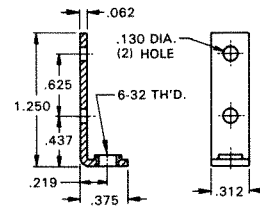

4-40 THREAD

CAT. NO. 616

.047 Brass
Tin Plate

6-32 THREAD

CAT. NO. 634

.032 Brass
Nickel Plate

6-32 THREAD

CAT. NO. 614

.032 Brass
Tin Plate

6-32 THREAD

CAT. NO. 630

.032 Brass
Tin Plate

6-32 THREAD

CAT. NO. 4334

.062 Steel
Nickel Plate

6-32 THREAD

CAT. NO. 708

.062 Steel
Nickel Plate

6-32 THREAD

CAT. NO. 617

.062 Steel
Tin Plate

6-32 OR 8-32 THREAD

CAT. NO. 4332 #6-32
CAT. NO. 4333 #8-32

.062 Brass
Nickel Plate

8-32 THREAD

CAT. NO. 611

.037 Brass
Tin Plate

8-32 THREAD

CAT. NO. 631

.037 Steel
Tin Plate