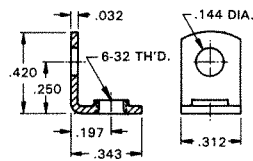

4-40 THREAD

CAT. NO. 616

.047 Brass
Tin Plate

6-32 THREAD

CAT. NO. 634

.032 Brass
Nickel Plate

6-32 THREAD

CAT. NO. 614

.032 Brass
Tin Plate

6-32 THREAD

CAT. NO. 630

.032 Brass
Tin Plate

6-32 THREAD

CAT. NO. 4334

.062 Steel
Nickel Plate

6-32 THREAD