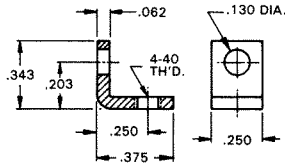

Designers' Choice

THREADED MOUNTING BRACKETS

4-40 THREAD

CAT. NO. 612

.062 Steel
Zinc Plate

4-40 THREAD

CAT. NO. 621

.062 Steel
Zinc Plate

4-40 THREAD

CAT. NO. 616

.047 Brass
Tin Plate

6-32 THREAD

CAT. NO. 634

.032 Brass
Nickel Plate

6-32 THREAD

CAT. NO. 614

.032 Brass
Tin Plate

6-32 THREAD

CAT. NO. 630

.032 Brass
Tin Plate

6-32 THREAD

CAT. NO. 4334

.062 Steel
Nickel Plate

6-32 THREAD