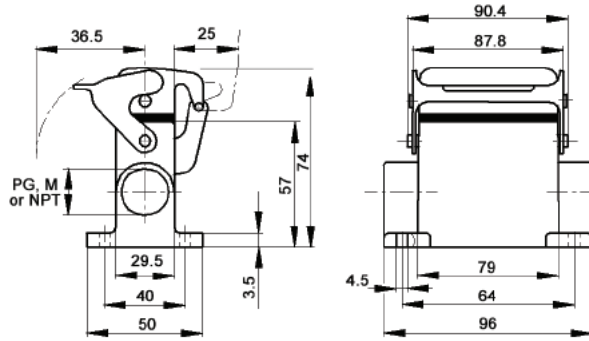

SURFACE MOUNT BASES

All dimensions are in mm.

WITHOUT DUST COVER

Number of Entries	Size of Entry			Part Numbers			Complete your installation with a SKINTOP®, Pg 352			
	PG	NPT	Metric	PG	NPT	Metric	PG- Nylon	PG- Metal	Metric- Nylon	Metric-Metal
1 Entry	16	1/2"	20	105671C0	105671NP	19567100	53015140	52015740	53111020	53112020
	21	3/4"	25	105670C0	105670NP	19567000	53015150	52015750	53111030	53112030
2 Entries	16	1/2"	20	105681C0	105681NP	19568100	53015140	52015740	53111020	53112020
	21	3/4"	25	105680C0	105680NP	19568000	53015150	52015750	53111030	53112030

WITH DUST COVER

Number of Entries	Size of Entry			Part Numbers			Complete your installation with a SKINTOP®, Pg 352			
	PG	NPT	Metric	PG	NPT	Metric	PG- Nylon	PG- Metal	Metric- Nylon	Metric-Metal
1 Entry	16	1/2"	20	70485200	704852NP	79485200	53015140	52015740	53111020	53112020
	21	3/4"	25	704854C0	704854NP	79485400	53015150	52015750	53111030	53112030
2 Entries	16	1/2"	20	704862C0	704862NP	79486200	53015140	52015740	53111020	53112020
	21	3/4"	25	-	-	79486400	-	-	53111030	53112030

CABLE COUPLER HOODS

PG

METRIC

All dimensions are in mm.

Profile	Size of Entry			Part Numbers			Complete your installation with a SKINTOP®, Pg 352			
	PG	NPT	Metric	PG	NPT	Metric	PG- Nylon	PG- Metal	Metric- Nylon	Metric-Metal
Standard	16	1/2"	20	105630C0	105630NP	19563000	53015140	52015740	53111020	53112020
	-	-	25	-	-	19563200	-	-	53111030	53112030
High Profile	16	1/2"	20	70480200	704802NP	79480200	53015140	52015740	53111020	53112020
	21	3/4"	25	704804C0	704804NP	79480400	-	-	53111030	53112030