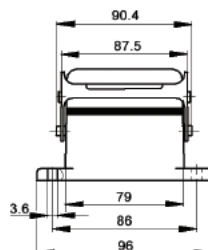

PANEL MOUNT BASE

Without Dust Cover	With Dust Cover
104620C0	704740C0