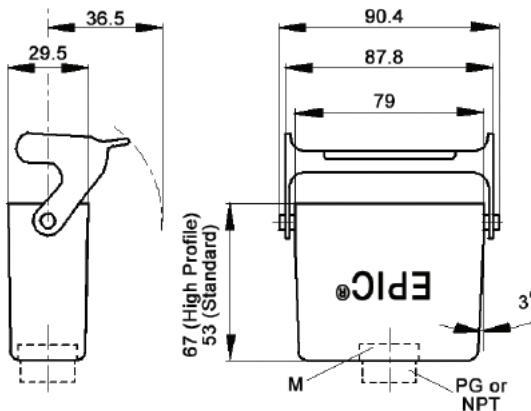

SURFACE MOUNT BASES

All dimensions are in mm.

WITHOUT DUST COVER

Number of Entries	Size of Entry			Part Numbers			Complete your installation with a SKINTOP®, Pg 352			
	PG	NPT	Metric	PG	NPT	Metric	PG- Nylon	PG- Metal	Metric- Nylon	Metric-Metal
1 Entry	16	1/2"	20	105671C0	105671NP	19567100	53015140	52015740	53111020	53112020
	21	3/4"	25	105670C0	105670NP	19567000	53015150	52015750	53111030	53112030
2 Entries	16	1/2"	20	105681C0	105681NP	19568100	53015140	52015740	53111020	53112020
	21	3/4"	25	105680C0	105680NP	19568000	53015150	52015750	53111030	53112030

WITH DUST COVER

Number of Entries	Size of Entry			Part Numbers			Complete your installation with a SKINTOP®, Pg 352			
	PG	NPT	Metric	PG	NPT	Metric	PG- Nylon	PG- Metal	Metric- Nylon	Metric-Metal
1 Entry	16	1/2"	20	70485200	704852NP	79485200	53015140	52015740	53111020	53112020
	21	3/4"	25	704854C0	704854NP	79485400	53015150	52015750	53111030	53112030
2 Entries	16	1/2"	20	704862C0	704862NP	79486200	53015140	52015740	53111020	53112020
	21	3/4"	25	-	-	79486400	-	-	53111030	53112030

CABLE COUPLER HOODS

PG

METRIC

All dimensions are in mm.

Profile	Size of Entry			Part Numbers			Complete your installation with a SKINTOP®, Pg 352			
	PG	NPT	Metric	PG	NPT	Metric	PG- Nylon	PG- Metal	Metric- Nylon	Metric-Metal
Standard	16	1/2"	20	105630C0	105630NP	19563000	53015140	52015740	53111020	53112020
	-	-	25	-	-	19563200	-	-	53111030	53112030
High Profile	16	1/2"	20	70480200	704802NP	79480200	53015140	52015740	53111020	53112020
	21	3/4"	25	704804C0	704804NP	79480400	-	-	53111030	53112030