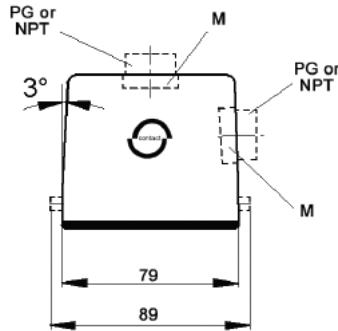

EPIC® Rectangular Connectors

HA 16 Housings: Single Lever on Base

TOP ENTRY

HOODS

SIDE ENTRY

STANDARD PROFILE

Position of Cable Entry	Size of Entry			Part Numbers			Complete your installation with a SKINTOP®, Pg 352			
	PG	NPT	Metric	PG	NPT	Metric	PG- Nylon	PG- Metal	Metric- Nylon	Metric-Metal
Top Entry	16	1/2"	20	10565000	105650NP	19565000	53015140	52015740	53111020	53112020
	21	3/4"	25	10565200	105652NP	19565300	53015150	52015750	53111030	53112030
Side Entry	16	1/2"	20	10564000	105640NP	19564000	53015140	52015740	53111020	53112020
	21	3/4"	25	10564500	105645NP	19564500	53015150	52015750	53111030	53112030

Top Entry Metric hoods do not come with a neck.

HIGH PROFILE

Position of Cable Entry	Size of Entry			Part Numbers			Complete your installation with a SKINTOP®, Pg 352			
	PG	NPT	Metric	PG	NPT	Metric	PG- Nylon	PG- Metal	Metric- Nylon	Metric-Metal
Top Entry	16	1/2"	20	70490200	704902NP	79490200	53015140	52015740	53111020	53112020
	21	3/4"	25	70490400	704904NP	79490400	53015150	52015750	53111030	53112030
Side Entry	16	1/2"	20	70492200	704922NP	79492200	53015140	52015740	53111020	53112020
	21	3/4"	25	70492400	704924NP	79492400	53015150	52015750	53111030	53112030

CABLE COUPLER HOODS

PG

METRIC

All dimensions are in mm.

Profile	Size of Entry			Part Numbers			Complete your installation with a SKINTOP®, Pg 352			
	PG	NPT	Metric	PG	NPT	Metric	PG- Nylon	PG- Metal	Metric- Nylon	Metric-Metal
Standard	16	1/2"	20	105630C0	105630NP	19563000	53015140	52015740	53111020	53112020
	-	-	25	-	-	19563200	-	-	53111030	53112030
High Profile	16	1/2"	20	70480200	704802NP	79480200	53015140	52015740	53111020	53112020
	21	3/4"	25	704804C0	704804NP	79480400	-	-	53111030	53112030