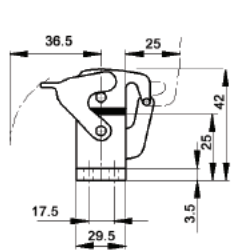

PANEL MOUNT BASE

Without Dust Cover	With Dust Cover
104620C0	704740C0