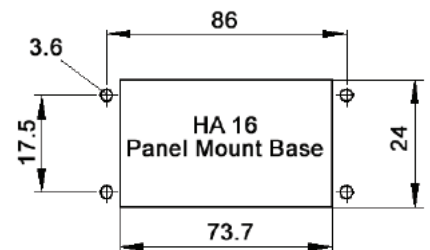

PANEL MOUNT BASE

Without Dust Cover	With Dust Cover
104620C0	704740C0