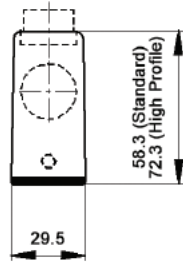

EPIC® Rectangular Connectors

HA 16 Housings: Single Lever on Base

TOP ENTRY

HOODS

SIDE ENTRY

STANDARD PROFILE

Position of Cable Entry	Size of Entry			Part Numbers			Complete your installation with a SKINTOP®, Pg 352			
	PG	NPT	Metric	PG	NPT	Metric	PG- Nylon	PG- Metal	Metric- Nylon	Metric-Metal
Top Entry	16	1/2"	20	10565000	105650NP	19565000	53015140	52015740	53111020	53112020
	21	3/4"	25	10565200	105652NP	19565300	53015150	52015750	53111030	53112030
Side Entry	16	1/2"	20	10564000	105640NP	19564000	53015140	52015740	53111020	53112020
	21	3/4"	25	10564500	105645NP	19564500	53015150	52015750	53111030	53112030

Top Entry Metric hoods do not come with a neck.

HIGH PROFILE

Position of Cable Entry	Size of Entry			Part Numbers			Complete your installation with a SKINTOP®, Pg 352			
	PG	NPT	Metric	PG	NPT	Metric	PG- Nylon	PG- Metal	Metric- Nylon	Metric-Metal
Top Entry	16	1/2"	20	70490200	704902NP	79490200	53015140	52015740	53111020	53112020
	21	3/4"	25	70490400	704904NP	79490400	53015150	52015750	53111030	53112030
Side Entry	16	1/2"	20	70492200	704922NP	79492200	53015140	52015740	53111020	53112020
	21	3/4"	25	70492400	704924NP	79492400	53015150	52015750	53111030	53112030

CABLE COUPLER HOODS

PG

METRIC

All dimensions are in mm.

Profile	Size of Entry			Part Numbers			Complete your installation with a SKINTOP®, Pg 352			
	PG	NPT	Metric	PG	NPT	Metric	PG- Nylon	PG- Metal	Metric- Nylon	Metric-Metal
Standard	16	1/2"	20	105630C0	105630NP	19563000	53015140	52015740	53111020	53112020
	-	-	25	-	-	19563200	-	-	53111030	53112030
High Profile	16	1/2"	20	70480200	704802NP	79480200	53015140	52015740	53111020	53112020
	21	3/4"	25	704804C0	704804NP	79480400	-	-	53111030	53112030