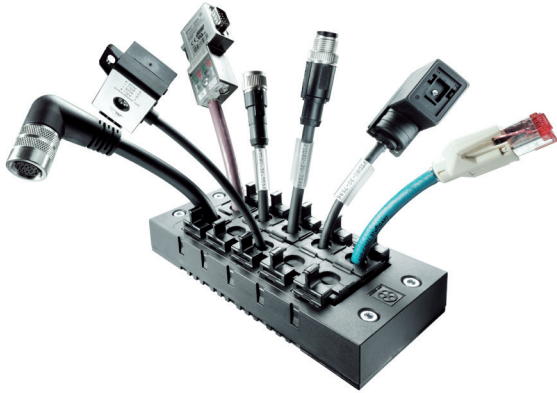

## Multi-Cable Bushing System

SKINTOP® CUBE

SKINTOP® CUBE Frame

SKINTOP® CUBE Modules

SKINTOP® CUBE provides an innovative approach to traditional multi-cable bushing systems, providing many great improvements and advancements including increased simplicity, ease of use, and safety.

The patented SKINTOP® CUBE flexible clip modules provide extremely quick and easy installation with far better sealing and clamping capabilities. Additionally, service to the cables is greatly simplified, as removing the frame from the enclosure is not necessary when replacing cables.

### Application Advantage

- Faster and easier assembling and disassembling than other multi-cable bushing systems
- Cable diameters ranging from 4 - 16 mm are covered with just four SKINTOP® CUBE modules, greatly reducing inventory
- Securely fixed SKINTOP® CUBE modules can be assembled with the cable before installation in the frame
- Materials are oil, grease, UV, and ozone resistant; the perfect solution for industrial applications where harnessed cables need to be installed
- The SKINTOP® CUBE frame accommodates up to 10 cables and fits within standard 16- and 24-pole industrial connector entry holes

### Technical Data

<b>Material:</b>	- Frame: Glass fiber reinforced polyamide - Frame seal: CR - Clip module: Special polypropylene - Clip module seal: LSE 2	<b>Temperature Range:</b>	-20°C to +80°C
		<b>Color:</b>	Black
		<b>Protection:</b>	IP64