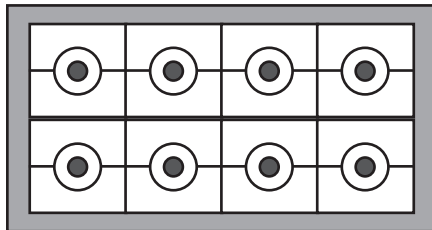

## Multi-Cable Bushing System

SKINTOP® CUBE

SKINTOP® CUBE Frame

SKINTOP® CUBE Modules

SKINTOP® CUBE provides an innovative approach to traditional multi-cable bushing systems, providing many great improvements and advancements including increased simplicity, ease of use, and safety.

SKINTOP® CUBE

Innovative Multi-Cable Bushing System

SKINTOP® CUBE Module Combinations

SKINTOP® CUBE 16 Frame Module

**Possible Combinations:**

8 (20x20) modules

4 (20x20) modules, 1 (40x40) modules

2 (40x40) modules