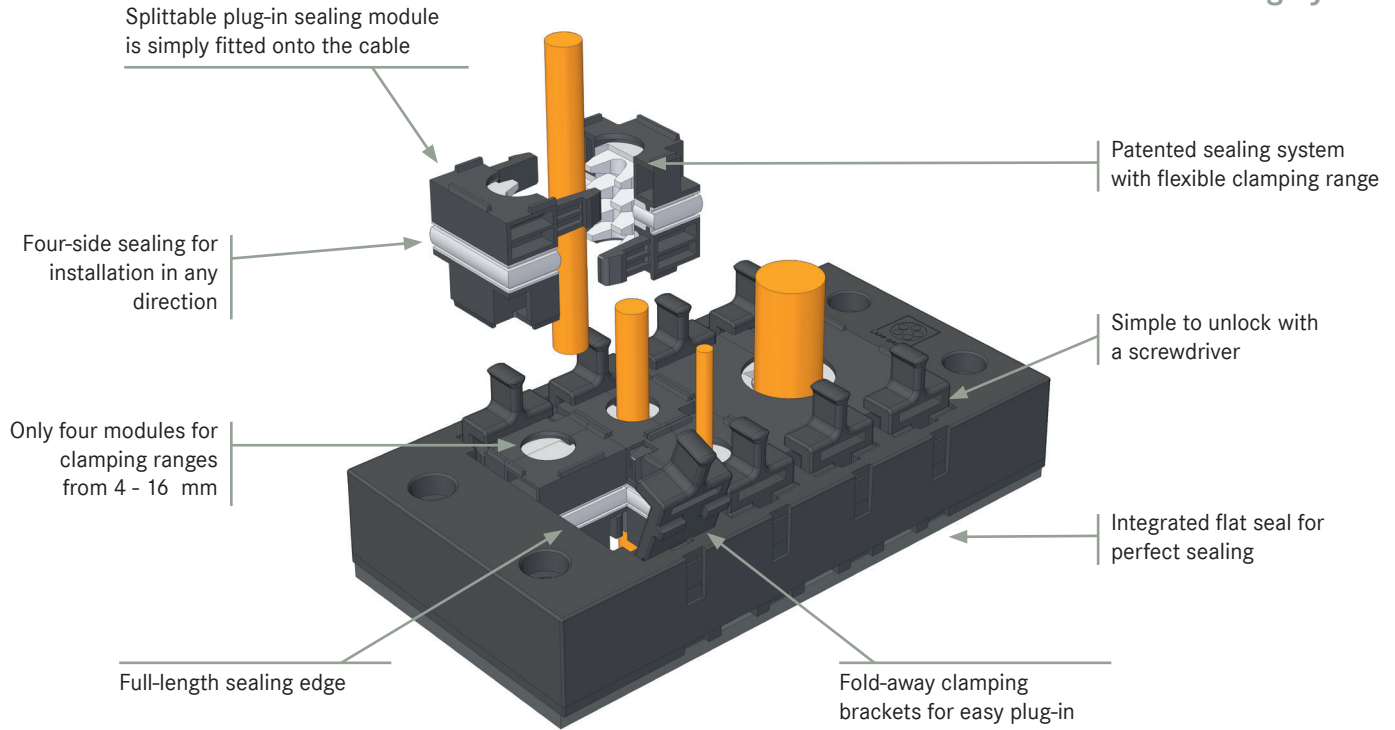

SKINTOP® CUBE

Innovative Multi-Cable Bushing System