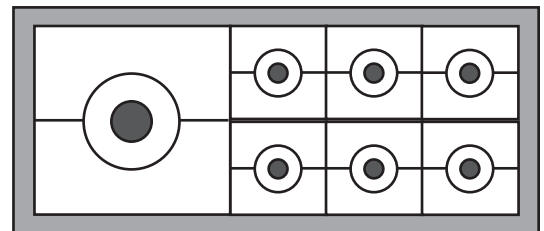

6 (20x20) modules, 1 (40x40) modules