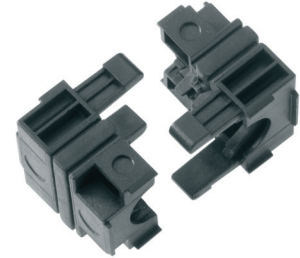

## Multi-Cable Bushing System

SKINTOP® CUBE

SKINTOP® CUBE Frame

SKINTOP® CUBE Modules

SKINTOP® CUBE provides an innovative approach to traditional multi-cable bushing systems, providing many great improvements and advancements including increased simplicity, ease of use, and safety.

The patented SKINTOP® CUBE flexible clip modules provide extremely quick and easy installation with far better sealing and clamping capabilities. Additionally, service to the cables is greatly simplified, as removing the frame from the enclosure is not necessary when replacing cables.

### Application Advantage

- Faster and easier assembling and disassembling than other multi-cable bushing systems
- Cable diameters ranging from 4 - 16 mm are covered with just four SKINTOP® CUBE modules, greatly reducing inventory
- Securely fixed SKINTOP® CUBE modules can be assembled with the cable before installation in the frame
- Materials are oil, grease, UV, and ozone resistant; the perfect solution for industrial applications where harnessed cables need to be installed
- The SKINTOP® CUBE frame accommodates up to 10 cables and fits within standard 16- and 24-pole industrial connector entry holes

### Technical Data

<b>Material:</b>	- Frame: Glass fiber reinforced polyamide - Frame seal: CR - Clip module: Special polypropylene - Clip module seal: LSE 2	<b>Temperature Range:</b>	-20°C to +80°C
		<b>Color:</b>	Black
		<b>Protection:</b>	IP64