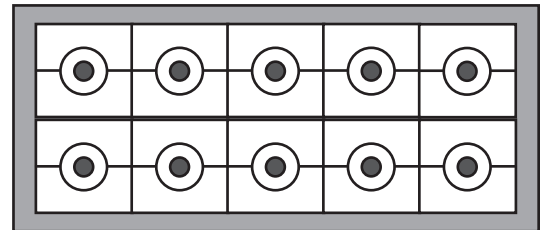

SKINTOP® CUBE 24 Frame Module

Possible Combinations:

10 (20x20) modules