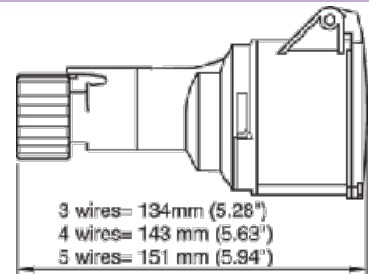

## EPIC® Pin & Sleeve Connectors

20 Amp: North American Version  
MULTIMAX with Cable Sleeve

IP 44

### Technical Data

Impact Resistance:	8J
Ambient Temperature:	-25°C to 70°C
Flame Resistance:	
➤Glow Wire Test: Enclosure:	850°C
➤Glow Wire Test: Contact Enclosure:	850°C
➤Self-Extinguishing: Enclosure:	UL94-V2
➤Self-Extinguishing: Contact Carrier:	UL94-V2

### Part Numbers

Part Number	Voltage	# of Wires	# of Poles	Ground-Clock Position
720124FX	125	3	1+N+PE	4
720126FX	250	3	2+PE	6
720127FX	480	3	2+PE	7
721132FX	125/250	4	2+N+PE	12
720139FX	3Ø250	4	3+PE	9
720137FX	3Ø480	4	3+PE	7
720135FX	3Ø600	4	3+PE	5
720149FX	3ØY 120/208	5	3+N+PE	9
720147FX	3ØY 277/480	5	3+N+PE	7
720145FX	3ØY 347/600	5	3+N+PE	5