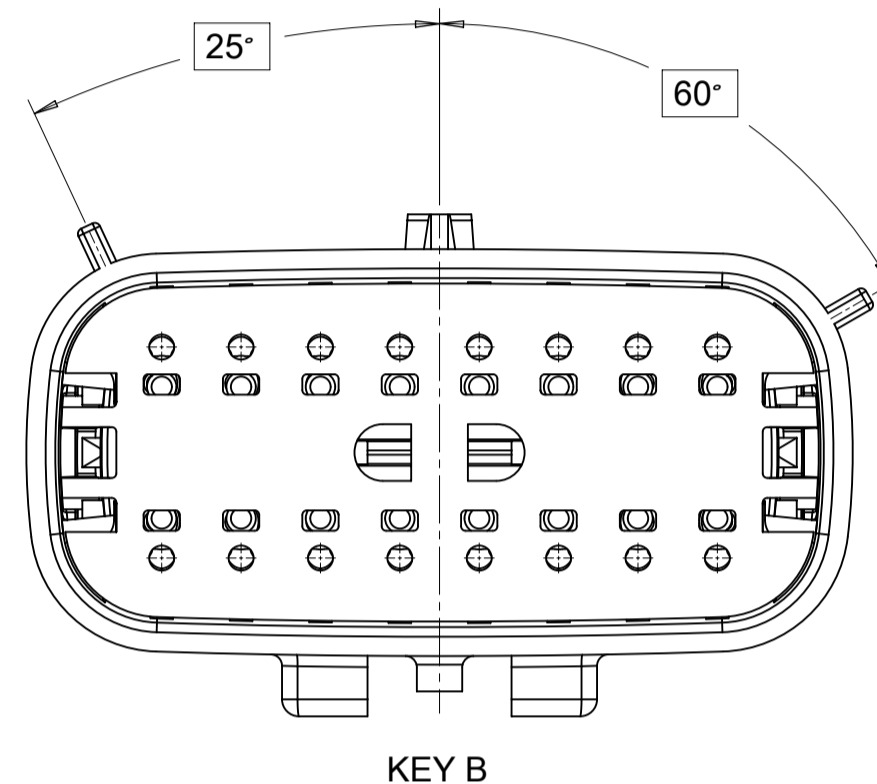

SHEET DESCRIPTION
CONFIGURATIONS

2X2 - STANDARD (STD)

2X2 - UL V0*

2X3 - STANDARD (STD)

2X3 - LENGTHENED

2X4 - STANDARD (STD)

2X6 - STANDARD (STD)

2X8 - STANDARD (STD)

2X10 - STANDARD (STD)

2X10 - UL V0*

UL V0 UNIQUE FEATURE
Partial1
SCALE 10:1

* MINOR GEOMETRY CHANGE THAN STANDARD CONFIGURATION.
SEE NOTE 2a FOR MORE INFORMATION

SYMBOLS	THIS DRAWING CONTAINS INFORMATION THAT IS PROPRIETARY TO MOLEX ELECTRONIC TECHNOLOGIES, LLC AND SHOULD NOT BE USED WITHOUT WRITTEN PERMISSION		CURRENT REV DESC:		molex
	DIMENSION UNITS	SCALE			
▽ = 0	mm	1.5:1	EC NO: 171650		MX150 BLADE DUAL ROW SEALED ASSEMBLY MAT SEAL
▽ = 0	GENERAL TOLERANCES (UNLESS SPECIFIED)		DRWN: PMANJUNATHAC 2018/01/03		
▽ = 0	ANGULAR TOL ± 1.0°		CHK'D: MVANSLAMBROU 2018/02/16		
▽ = 0	4 PLACES ±		APPR: MVANSLAMBROU 2018/02/16		
▽ = 0	3 PLACES ±		INITIAL REVISION:		
▽ = 0	2 PLACES ± 0.1		DRWN: APROFFITT 2014/04/28		
▽ = 0	1 PLACE ± 0.2		APPR: VKOSHY 2014/05/14		
▽ = 0	0 PLACES ±		THIRD ANGLE PROJECTION		
▽ = 0	DRAFT WHERE APPLICABLE MUST REMAIN WITHIN DIMENSIONS		DRAWING	SERIES	DOCUMENT NUMBER
			A1-SIZE	33482	SD-33482-0001
					DOC TYPE DOC PART REVISION
					PSD 001 E2
					PRODUCT CUSTOMER DRAWING
					CUSTOMER
					GENERAL MARKET
					SHEET NUMBER
					2 OF 11

SHEET DESCRIPTION
KEY CONFIGURATIONS CONT.

2X6

KEY A

KEY B

KEY C

KEY D

2X8

KEY A

KEY B

KEY C

KEY D

2X10

KEY A

KEY B

KEY C

KEY D