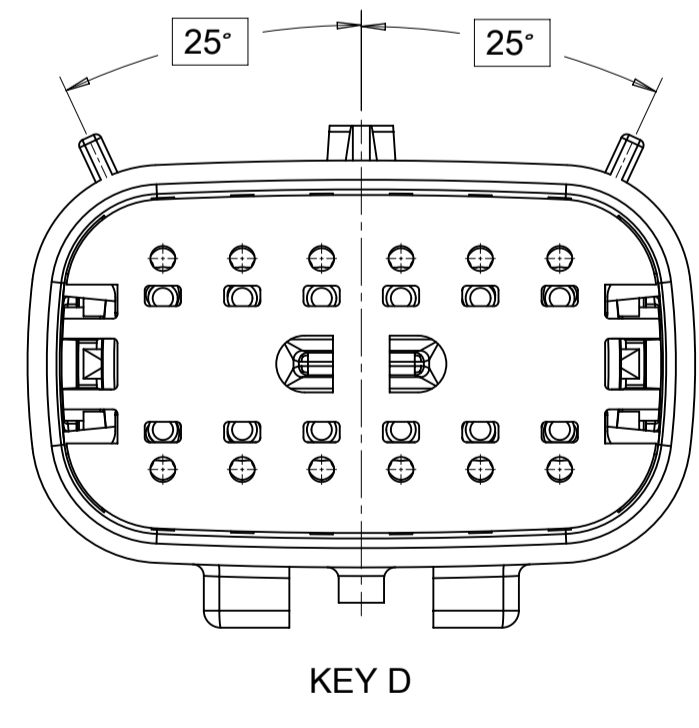

SHEET DESCRIPTION
CONFIGURATIONS

2X2 - STANDARD (STD)

2X2 - UL V0*

2X3 - STANDARD (STD)

2X3 - LENGTHENED

2X4 - STANDARD (STD)

2X6 - STANDARD (STD)

2X8 - STANDARD (STD)

2X10 - STANDARD (STD)

2X10 - UL V0*

UL V0 UNIQUE FEATURE
Partial1
SCALE 10:1

* MINOR GEOMETRY CHANGE THAN STANDARD CONFIGURATION.
SEE NOTE 2a FOR MORE INFORMATION

SYMBOLS	THIS DRAWING CONTAINS INFORMATION THAT IS PROPRIETARY TO MOLEX ELECTRONIC TECHNOLOGIES, LLC AND SHOULD NOT BE USED WITHOUT WRITTEN PERMISSION		CURRENT REV DESC:		molex
	DIMENSION UNITS	SCALE			
▽ = 0	mm	1.5:1	EC NO: 171650		MX150 BLADE DUAL ROW SEALED ASSEMBLY MAT SEAL
▽ = 0	GENERAL TOLERANCES (UNLESS SPECIFIED)		DRWN: PMANJUNATHAC 2018/01/03		
▽ = 0	ANGULAR TOL ± 1.0°		CHK'D: MVANSLAMBROU 2018/02/16		
▽ = 0	4 PLACES ±		APPR: MVANSLAMBROU 2018/02/16		
▽ = 0	3 PLACES ±		INITIAL REVISION:		
▽ = 0	2 PLACES ± 0.1		DRWN: APROFFITT 2014/04/28		
▽ = 0	1 PLACE ± 0.2		APPR: VKOSHY 2014/05/14		
▽ = 0	0 PLACES ±		THIRD ANGLE PROJECTION		
▽ = 0	DRAFT WHERE APPLICABLE MUST REMAIN WITHIN DIMENSIONS		DRAWING	SERIES	DOCUMENT NUMBER
			A1-SIZE	33482	SD-33482-0001
					DOC TYPE DOC PART REVISION
					PSD 001 E2
					PRODUCT CUSTOMER DRAWING
					CUSTOMER
					GENERAL MARKET
					SHEET NUMBER
					2 OF 11

SHEET DESCRIPTION
KEY CONFIGURATIONS CONT.

2X6

KEY A

KEY B

KEY C

KEY D

2X8

KEY A

KEY B

KEY C

KEY D

2X10

KEY A

KEY B

KEY C

KEY D