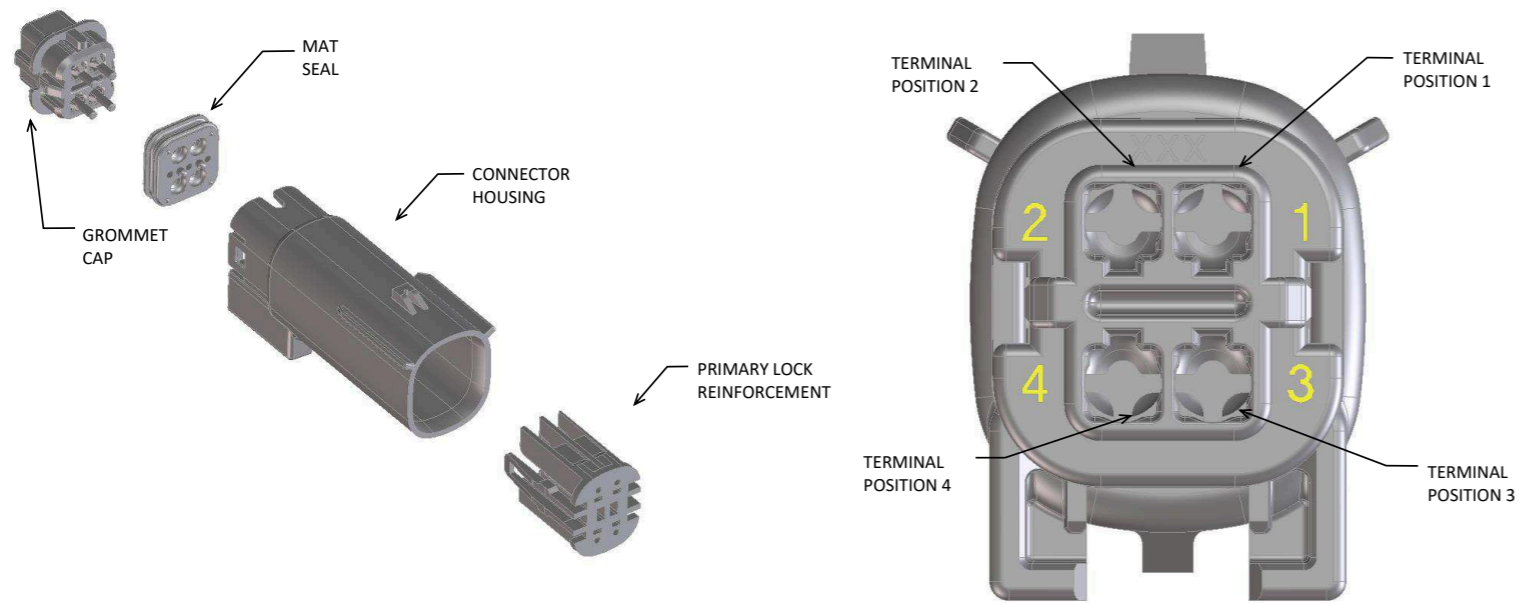

**MX150 2X2 BLADE SEALED ASSEMBLY MAT SEAL
BOM AND PIN OUT SHEET**

ABBREVIATION	DESCRIPTION	COLOR	MATERIAL
A-BLK	HOUSING, KEYING OPTION A	BLACK	SPS/NYLON GF20
B-LG	HOUSING, KEYING OPTION B	LIGHT GRAY	SPS/NYLON GF20
C-BR	HOUSING, KEYING OPTION C	BROWN	SPS/NYLON GF20
D-GR	HOUSING, KEYING OPTION D	GREEN	SPS/NYLON GF20
C-DG	HOUSING, KEYING OPTION C	DARK GRAY	SPS/NYLON GF20
D-SG	HOUSING, KEYING OPTION D	STONE GRAY	SPS/NYLON GF20
A-YW	HOUSING, KEYING OPTION A	YELLOW	SPS/NYLON GF20
GCP	GROMMET CAP (PLUGGED)	BLACK	SPS/NYLON GF20
GCO	GROMMET CAP (OPEN)	BLACK	SPS/NYLON GF20
PLR	PLR	NATURAL	SPS/NYLON GF20
M	MAT SEAL	ROYAL BLUE	INHERENTLY LUBRICATED SILICONE

FOR ADDITIONAL INFORMATION SEE SD-33482-0001