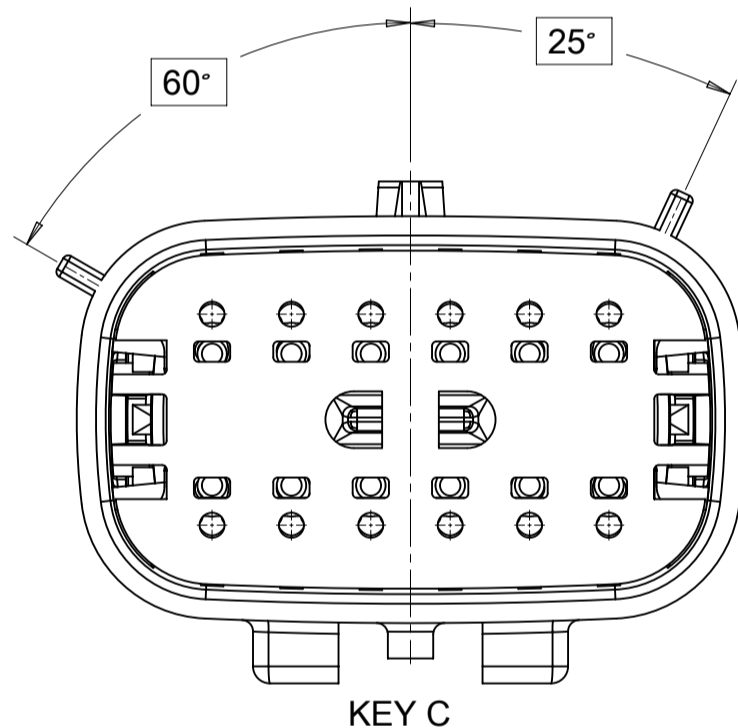

SHEET DESCRIPTION
CONFIGURATIONS

2X2 - STANDARD (STD)

2X2 - UL V0*

2X3 - STANDARD (STD)

2X3 - LENGTHENED

2X4 - STANDARD (STD)

2X6 - STANDARD (STD)

2X8 - STANDARD (STD)

2X10 - STANDARD (STD)

2X10 - UL V0*

UL V0 UNIQUE FEATURE
Partial1
SCALE 10:1

* MINOR GEOMETRY CHANGE THAN STANDARD CONFIGURATION.
SEE NOTE 2a FOR MORE INFORMATION

SYMBOLS	THIS DRAWING CONTAINS INFORMATION THAT IS PROPRIETARY TO MOLEX ELECTRONIC TECHNOLOGIES, LLC AND SHOULD NOT BE USED WITHOUT WRITTEN PERMISSION		CURRENT REV DESC:		molex
	DIMENSION UNITS	SCALE			
▽ = 0	mm	1.5:1	EC NO: 171650		MX150 BLADE DUAL ROW SEALED ASSEMBLY MAT SEAL
▽ = 0	GENERAL TOLERANCES (UNLESS SPECIFIED)		DRWN: PMANJUNATHAC 2018/01/03		
▽ = 0	ANGULAR TOL ± 1.0°		CHK'D: MVANSLAMBROU 2018/02/16		
▽ = 0	4 PLACES ±		APPR: MVANSLAMBROU 2018/02/16		
▽ = 0	3 PLACES ±		INITIAL REVISION:		
▽ = 0	2 PLACES ± 0.1		DRWN: APROFFITT 2014/04/28		
▽ = 0	1 PLACE ± 0.2		APPR: VKOSHY 2014/05/14		
▽ = 0	0 PLACES ±		THIRD ANGLE PROJECTION		
▽ = 0	DRAFT WHERE APPLICABLE MUST REMAIN WITHIN DIMENSIONS		DRAWING	SERIES	DOCUMENT NUMBER
			A1-SIZE	33482	SD-33482-0001
					DOC TYPE DOC PART REVISION
					PSD 001 E2
					PRODUCT CUSTOMER DRAWING
					CUSTOMER
					GENERAL MARKET
					SHEET NUMBER
					2 OF 11

SHEET DESCRIPTION
KEY CONFIGURATIONS CONT.

2X6

KEY A

KEY B

KEY C

KEY D

2X8

KEY A

KEY B

KEY C

KEY D

2X10

KEY A

KEY B

KEY C

KEY D