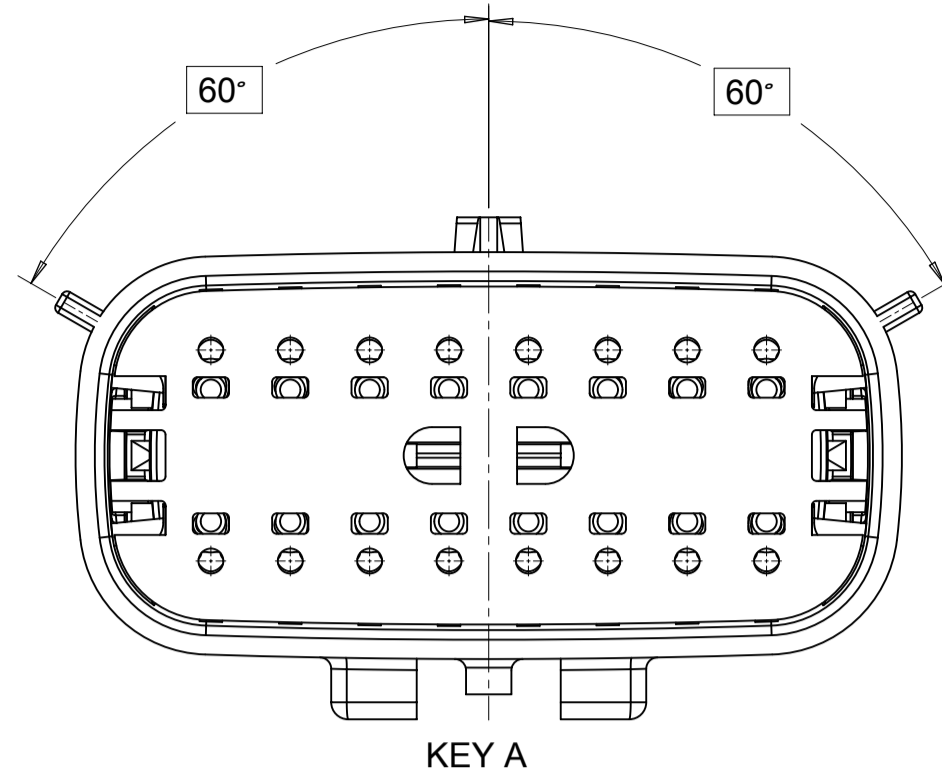

SHEET DESCRIPTION
CONFIGURATIONS

2X2 - STANDARD (STD)

2X2 - UL V0*

2X3 - STANDARD (STD)

2X3 - LENGTHENED

2X4 - STANDARD (STD)

2X6 - STANDARD (STD)

2X8 - STANDARD (STD)

2X10 - STANDARD (STD)

2X10 - UL V0*

UL V0 UNIQUE FEATURE
Partial1
SCALE 10:1

* MINOR GEOMETRY CHANGE THAN STANDARD CONFIGURATION.
SEE NOTE 2a FOR MORE INFORMATION

SYMBOLS	THIS DRAWING CONTAINS INFORMATION THAT IS PROPRIETARY TO MOLEX ELECTRONIC TECHNOLOGIES, LLC AND SHOULD NOT BE USED WITHOUT WRITTEN PERMISSION		CURRENT REV DESC:		molex
	DIMENSION UNITS	SCALE			
▽ = 0	mm	1.5:1	EC NO: 171650		MX150 BLADE DUAL ROW SEALED ASSEMBLY MAT SEAL
▽ = 0	GENERAL TOLERANCES (UNLESS SPECIFIED)		DRWN: PMANJUNATHAC 2018/01/03		
▽ = 0	ANGULAR TOL ± 1.0°		CHK'D: MVANSLAMBROU 2018/02/16		
▽ = 0	4 PLACES ±		APPR: MVANSLAMBROU 2018/02/16		
▽ = 0	3 PLACES ±		INITIAL REVISION:		
▽ = 0	2 PLACES ± 0.1		DRWN: APROFFITT 2014/04/28		
▽ = 0	1 PLACE ± 0.2		APPR: VKOSHY 2014/05/14		
▽ = 0	0 PLACES ±		THIRD ANGLE PROJECTION		
▽ = 0	DRAFT WHERE APPLICABLE MUST REMAIN WITHIN DIMENSIONS		DRAWING	SERIES	DOCUMENT NUMBER
			A1-SIZE	33482	SD-33482-0001
					DOC TYPE DOC PART REVISION
					PSD 001 E2
					PRODUCT CUSTOMER DRAWING
					CUSTOMER
					GENERAL MARKET
					SHEET NUMBER
					2 OF 11

SHEET DESCRIPTION
KEY CONFIGURATIONS CONT.

2X6

KEY A

KEY B

KEY C

KEY D

2X8

KEY A

KEY B

KEY C

KEY D

2X10

KEY A

KEY B

KEY C

KEY D