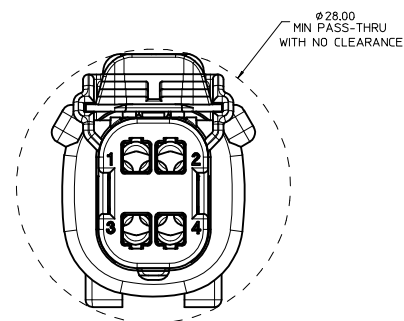

20 19 18 17 16 15 14 13 12 11 10 9 8 7 6 5 4 3 2 1

SYSTEM PACKAGING

CHARTED DIMENSIONS		
RECEPTACLE ASSY PART NUMBER	CONFIGURATION	A
33472-0401 THRU 33472-0452	MX150 2X2 RECEPTACLE SEALED ASSEMBLY - STANDARD	72.78
33472-4401 THRU 33472-4412	MX150 2X2 RECEPTACLE SEALED ASSEMBLY - LENGTHENED	77.21

REVISED IEC NO. UAU2016-0465 DRAWN BY: CHYKDOBROUSZENSKI 2015/10/06 CHECKED BY: APPR:VKOSHY 2015/10/07 DESCRIPTION:	QUALITY SYMBOLS ∇=0 ∇=0 ∇=0	GENERAL TOLERANCES (UNLESS SPECIFIED) mm INCH 4 PLACES ± --- ± --- 3 PLACES ± --- ± --- 2 PLACES ± 0.10 ± --- 1 PLACE ± 0.3 ± --- 0 PLACE ± ± ANGULAR ± 3 ° DRAFT WHERE APPLICABLE MUST REMAIN WITHIN DIMENSIONS	DIMENSION STYLE MM ONLY DRAWN BY: MYANSLAMBROU 04-27-06 DATE CHECKED BY: DGRIFITHS 06-22-06 DATE APPROVED BY: SMARCEAU 06-22-06 DATE MATERIAL NO. SEE BOM	SCALE 4:1 DESIGN UNITS METRIC THIRD ANGLE PROJECTION	TITLE MX150 2X2 BLADE SEALED ASSEMBLY MAT SEAL molex DOCUMENT NO. SD-33482-041	SHEET NO. 4 OF 5
	THIS DRAWING CONTAINS INFORMATION THAT IS PROPRIETARY TO MOLEX INCORPORATED AND SHOULD NOT BE USED WITHOUT WRITTEN PERMISSION					

19 18 17 16 15 14 13 12 11 10 9 8 7 6 5 4 3 2 1