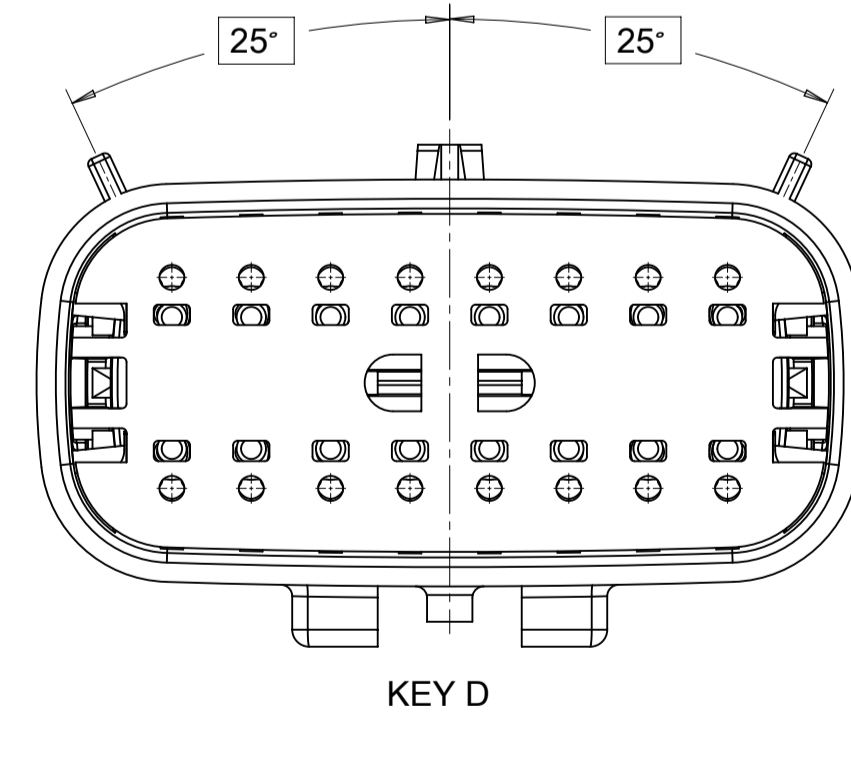

SHEET DESCRIPTION
CONFIGURATIONS

2X2 - STANDARD (STD)

2X2 - UL V0*

2X3 - STANDARD (STD)

2X3 - LENGTHENED

2X4 - STANDARD (STD)

2X6 - STANDARD (STD)

2X8 - STANDARD (STD)

2X10 - STANDARD (STD)

2X10 - UL V0*

UL V0 UNIQUE FEATURE
Partial1
SCALE 10:1

* MINOR GEOMETRY CHANGE THAN STANDARD CONFIGURATION.
SEE NOTE 2a FOR MORE INFORMATION

SYMBOLS	THIS DRAWING CONTAINS INFORMATION THAT IS PROPRIETARY TO MOLEX ELECTRONIC TECHNOLOGIES, LLC AND SHOULD NOT BE USED WITHOUT WRITTEN PERMISSION		CURRENT REV DESC:		molex
	DIMENSION UNITS	SCALE			
▽ = 0	mm	1.5:1	EC NO: 171650		MX150 BLADE DUAL ROW SEALED ASSEMBLY MAT SEAL
▽ = 0	GENERAL TOLERANCES (UNLESS SPECIFIED)		DRWN: PMANJUNATHAC 2018/01/03		
▽ = 0	ANGULAR TOL ± 1.0°		CHK'D: MVANSLAMBROU 2018/02/16		
▽ = 0	4 PLACES ±		APPR: MVANSLAMBROU 2018/02/16		
▽ = 0	3 PLACES ±		INITIAL REVISION:		
▽ = 0	2 PLACES ± 0.1		DRWN: APROFFITT 2014/04/28		
▽ = 0	1 PLACE ± 0.2		APPR: VKOSHY 2014/05/14		
▽ = 0	0 PLACES ±		THIRD ANGLE PROJECTION		
▽ = 0	DRAFT WHERE APPLICABLE MUST REMAIN WITHIN DIMENSIONS		DRAWING	SERIES	DOCUMENT NUMBER
			A1-SIZE	33482	SD-33482-0001
					DOC TYPE DOC PART REVISION
					PSD 001 E2
					PRODUCT CUSTOMER DRAWING
					CUSTOMER
					GENERAL MARKET
					SHEET NUMBER
					2 OF 11

SHEET DESCRIPTION
KEY CONFIGURATIONS CONT.

2X6

KEY A

KEY B

KEY C

KEY D

2X8

KEY A

KEY B

KEY C

KEY D

2X10

KEY A

KEY B

KEY C

KEY D