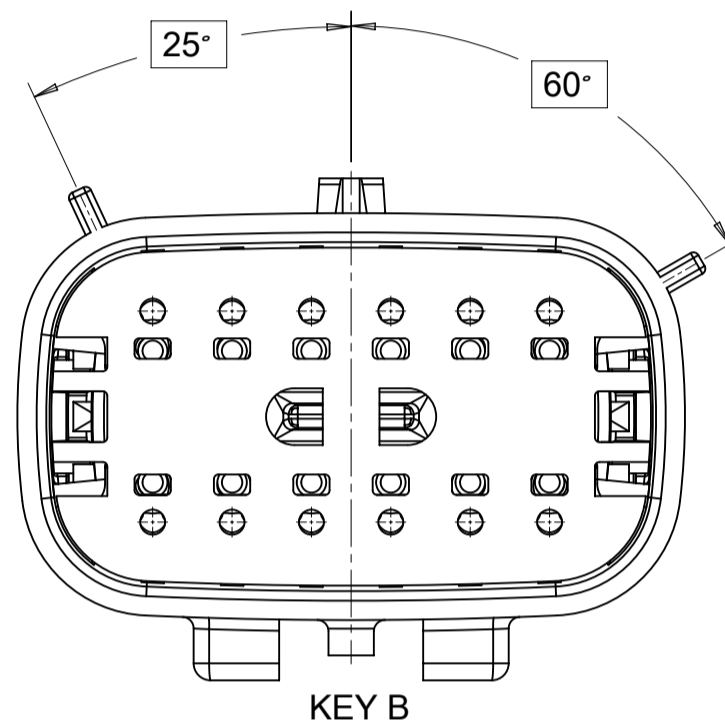

SHEET DESCRIPTION
CONFIGURATIONS

2X2 - STANDARD (STD)

2X2 - UL V0*

2X3 - STANDARD (STD)

2X3 - LENGTHENED

2X4 - STANDARD (STD)

2X6 - STANDARD (STD)

2X8 - STANDARD (STD)

2X10 - STANDARD (STD)

2X10 - UL V0*

UL V0 UNIQUE FEATURE
Partial1
SCALE 10:1

* MINOR GEOMETRY CHANGE THAN STANDARD CONFIGURATION.
SEE NOTE 2a FOR MORE INFORMATION

SYMBOLS	THIS DRAWING CONTAINS INFORMATION THAT IS PROPRIETARY TO MOLEX ELECTRONIC TECHNOLOGIES, LLC AND SHOULD NOT BE USED WITHOUT WRITTEN PERMISSION		CURRENT REV DESC:		molex
	DIMENSION UNITS	SCALE			
▽ = 0	mm	1.5:1	EC NO: 171650		MX150 BLADE DUAL ROW SEALED ASSEMBLY MAT SEAL
▽ = 0	GENERAL TOLERANCES (UNLESS SPECIFIED)		DRWN: PMANJUNATHAC 2018/01/03		
▽ = 0	ANGULAR TOL ± 1.0°		CHK'D: MVANSLAMBROU 2018/02/16		
▽ = 0	4 PLACES ±		APPR: MVANSLAMBROU 2018/02/16		
▽ = 0	3 PLACES ±		INITIAL REVISION:		
▽ = 0	2 PLACES ± 0.1		DRWN: APROFFITT 2014/04/28		
▽ = 0	1 PLACE ± 0.2		APPR: VKOSHY 2014/05/14		
▽ = 0	0 PLACES ±		THIRD ANGLE PROJECTION		
▽ = 0	DRAFT WHERE APPLICABLE MUST REMAIN WITHIN DIMENSIONS		DRAWING	SERIES	DOCUMENT NUMBER
			A1-SIZE	33482	SD-33482-0001
					DOC TYPE DOC PART REVISION
					PSD 001 E2
					PRODUCT CUSTOMER DRAWING
					CUSTOMER
					GENERAL MARKET
					SHEET NUMBER
					2 OF 11

SHEET DESCRIPTION
KEY CONFIGURATIONS CONT.

2X6

KEY A

KEY B

KEY C

KEY D

2X8

KEY A