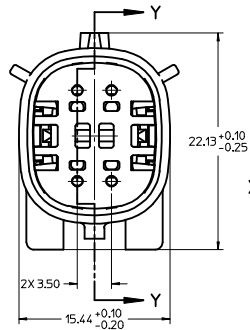

SHEET DESCRIPTION
KEY CONFIGURATIONS CONT.

2X6

KEY A

KEY B

KEY C

KEY D

2X8

KEY A

KEY CONFIGURATIONS

KEY A

KEY B

KEY C

KEY D

REVISED IEC NO. UAU2016-0465 DRAWN: PROFFITT 2015/10/06 CHECKED: BRUSZENSKI 2015/10/06 APPR: IKOSHY 2015/10/07	QUALITY SYMBOLS ▽=0 ▽=0 ▽=0	GENERAL TOLERANCES (UNLESS SPECIFIED)		DIMENSION STYLE MM ONLY	SCALE 4:1	DESIGN UNITS METRIC	THIRD ANGLE PROJECTION
		4 PLACES ± mm ± INCH 3 PLACES ± --- ± --- 2 PLACES ± 0.10 ± --- 1 PLACE ± 0.3 ± --- 0 PLACE ± ±	DRAWN BY MYANSLAMBROU 04-27-06 CHECKED BY DGRIFITHS 06-22-06 APPROVED BY SMARCEAU 06-22-06	TITLE MX150 2X2 BLADE SEALED ASSEMBLY MAT SEAL		MATERIAL NO. SEE BOM	DOCUMENT NO. SD-33482-041
DRAFT WHERE APPLICABLE MUST REMAIN WITHIN DIMENSIONS		THIS DRAWING CONTAINS INFORMATION THAT IS PROPRIETARY TO MOLEX INCORPORATED AND SHOULD NOT BE USED WITHOUT WRITTEN PERMISSION					

PARTIAL X-X
SCALE 4:1

PRIMARY LOCK REINFORCER (PLR) SHOWN
IN PRE-STAGED POSITION

SECTION Z-Z

PRIMARY LOCK REINFORCER (PLR) SHOWN
IN FINAL LOCK POSITION

SECTION Y-Y

REVISED IEC NO. UAU2016-0465 DRAWN: PROFFITT 2015/10/06 CHECKED: BRUSZENSKI 2015/10/06 APPR: WOSHY 2015/10/07	QUALITY SYMBOLS	GENERAL TOLERANCES (UNLESS SPECIFIED)	DIMENSION STYLE	SCALE	DESIGN UNITS	THIRD ANGLE PROJECTION
	∇=0 ∇=0 ∇=0	mm INCH 4 PLACES ± --- ± --- 3 PLACES ± --- ± --- 2 PLACES ± 0.10 ± --- 1 PLACE ± 0.3 ± --- 0 PLACE ± ±	MM ONLY	4:1	METRIC	☉ ▽ THIRD ANGLE PROJECTION
	MATERIAL NO. SEE BOM	ANGULAR ± 3 ° DRAFT WHERE APPLICABLE MUST REMAIN WITHIN DIMENSIONS	DRAWN BY: MYANSLAMBROU 04-27-06 CHECKED BY: DGRIFITHS 06-22-06 APPROVED BY: SMARCEAU 06-22-06	DATE DATE DATE	TITLE	MX150 2X2 BLADE SEALED ASSEMBLY MAT SEAL
	DOCUMENT NO. SD-33482-041	SHEET NO. 3 OF 5	THIS DRAWING CONTAINS INFORMATION THAT IS PROPRIETARY TO MOLEX INCORPORATED AND SHOULD NOT BE USED WITHOUT WRITTEN PERMISSION			