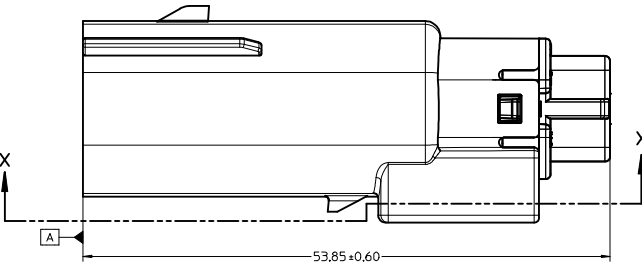

KEY CONFIGURATIONS

KEY A

KEY B

KEY C

KEY D

REVISED IEC NO. UAU2016-0465 DRAWN: PROFFITT 2015/10/06 CHECKED: BRUSZENSKI 2015/10/06 APPR: IKOSHY 2015/10/07	QUALITY SYMBOLS ▽=0 ▽=0 ▽=0	GENERAL TOLERANCES (UNLESS SPECIFIED)		DIMENSION STYLE MM ONLY	SCALE 4:1	DESIGN UNITS METRIC	THIRD ANGLE PROJECTION
		4 PLACES ± mm ± INCH 3 PLACES ± --- ± --- 2 PLACES ± 0.10 ± --- 1 PLACE ± 0.3 ± --- 0 PLACE ± ±	DRAWN BY MYANSLAMBROU 04-27-06 CHECKED BY DGRIFITHS 06-22-06 APPROVED BY SMARCEAU 06-22-06	TITLE MX150 2X2 BLADE SEALED ASSEMBLY MAT SEAL		MATERIAL NO. SEE BOM	DOCUMENT NO. SD-33482-041
DRAFT WHERE APPLICABLE MUST REMAIN WITHIN DIMENSIONS		THIS DRAWING CONTAINS INFORMATION THAT IS PROPRIETARY TO MOLEX INCORPORATED AND SHOULD NOT BE USED WITHOUT WRITTEN PERMISSION					