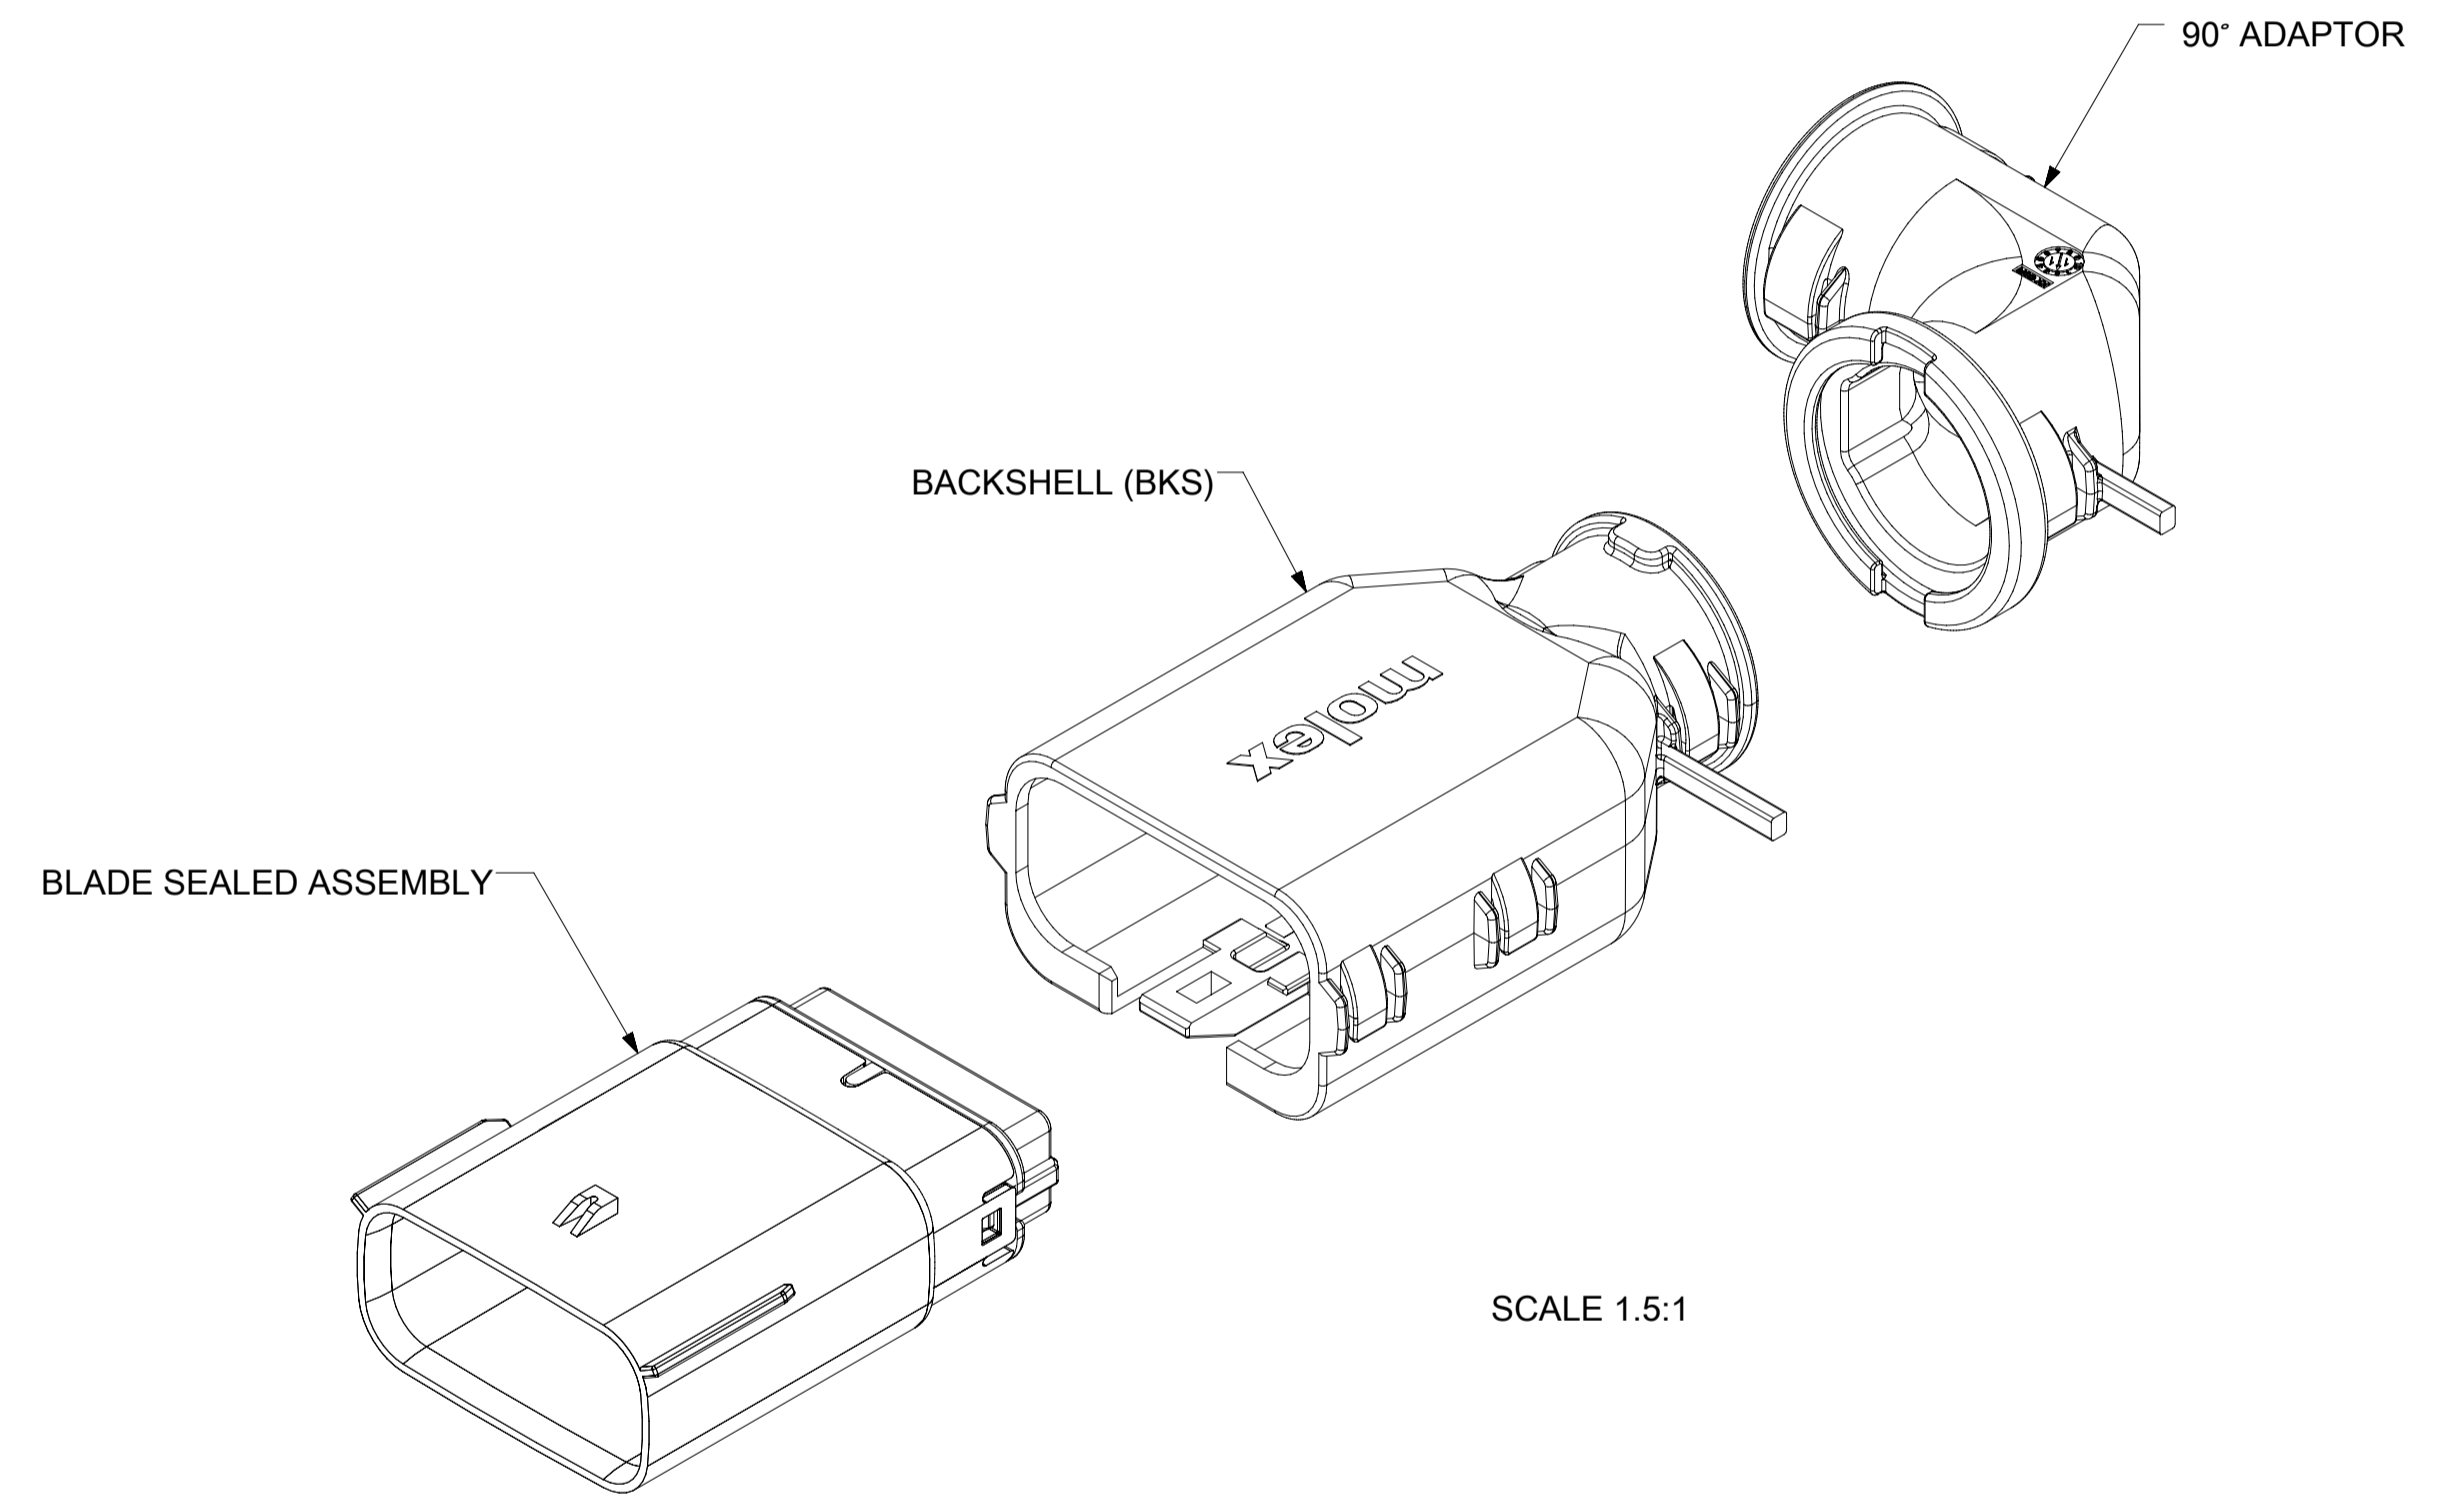

BACKSHELL FEATURES

- 1 - WITH RIBS
- 2 - WITHOUT RIBS
- 3 - 90° ADAPTOR

MX150 CIRCUIT SIZE 04, 06, 08, 12, 16, 20

SYMBOLS	THIS DRAWING CONTAINS INFORMATION THAT IS PROPRIETARY TO MOLEX ELECTRONIC TECHNOLOGIES, LLC AND SHOULD NOT BE USED WITHOUT WRITTEN PERMISSION		CURRENT REV DESC:									
	DIMENSION UNITS	SCALE						EC NO: 171650	DRWN: PMANJUNATHAC 2018/01/03	DOC TYPE	DOC PART	REVISION
▽ = 0	mm	1.5:1	DRWN: APROFFITT 2014/04/28	MX150 BLADE DUAL ROW SEALED ASSEMBLY MAT SEAL								
▽ = 0	GENERAL TOLERANCES (UNLESS SPECIFIED)		CHK'D: MVANSLAMBROU 2018/02/16									
▽ = 0	ANGULAR TOL ± 1.0°		APPR: MVANSLAMBROU 2018/02/16	PRODUCT CUSTOMER DRAWING								
▽ = 0	4 PLACES	±	INITIAL REVISION:	DOCUMENT NUMBER								
▽ = 0	3 PLACES	±	DRWN: APROFFITT 2014/04/28	SD-33482-0001		PSD	001	E2				
▽ = 0	2 PLACES	± 0.1	APPR: VKOSHY 2014/05/14	MATERIAL NUMBER		CUSTOMER		SHEET NUMBER				
▽ = 0	1 PLACE	± 0.2	THIRD ANGLE PROJECTION	GENERAL MARKET		7 OF 11						
▽ = 0	0 PLACES	±	DRAWING	SERIES								
▽ = 0	DRAFT WHERE APPLICABLE MUST REMAIN WITHIN DIMENSIONS		A1-SIZE	33482