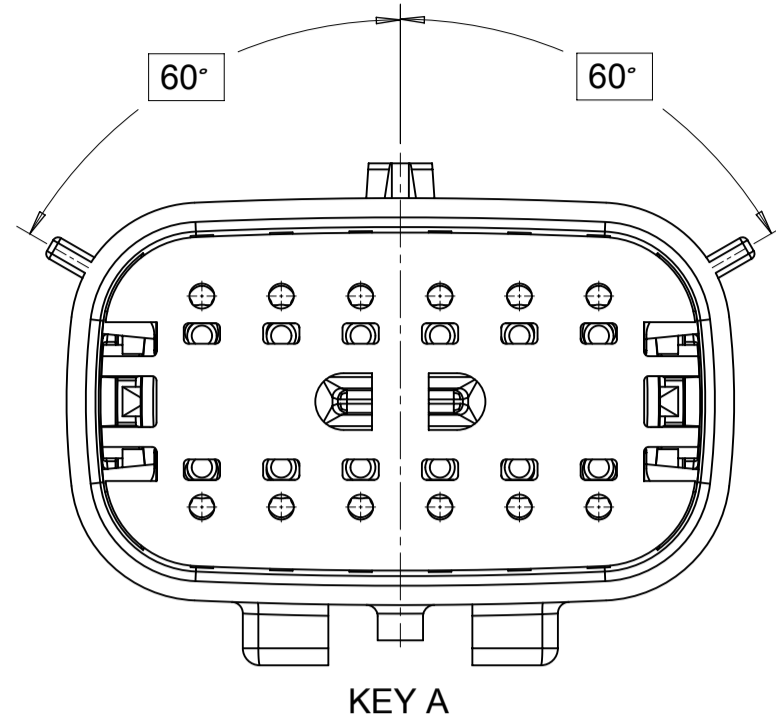

SHEET DESCRIPTION
CONFIGURATIONS

2X2 - STANDARD (STD)

2X2 - UL V0*

2X3 - STANDARD (STD)

2X3 - LENGTHENED

2X4 - STANDARD (STD)

2X6 - STANDARD (STD)

2X8 - STANDARD (STD)

2X10 - STANDARD (STD)

2X10 - UL V0*

UL V0 UNIQUE FEATURE
Partial1
SCALE 10:1

* MINOR GEOMETRY CHANGE THAN STANDARD CONFIGURATION.
SEE NOTE 2a FOR MORE INFORMATION

SYMBOLS	THIS DRAWING CONTAINS INFORMATION THAT IS PROPRIETARY TO MOLEX ELECTRONIC TECHNOLOGIES, LLC AND SHOULD NOT BE USED WITHOUT WRITTEN PERMISSION		CURRENT REV DESC:		molex
	DIMENSION UNITS	SCALE			
▽ = 0	mm	1.5:1	EC NO: 171650		MX150 BLADE DUAL ROW SEALED ASSEMBLY MAT SEAL
▽ = 0	GENERAL TOLERANCES (UNLESS SPECIFIED)		DRWN: PMANJUNATHAC 2018/01/03		
▽ = 0	ANGULAR TOL ± 1.0°		CHK'D: MVANSLAMBROU 2018/02/16		
▽ = 0	4 PLACES ±		APPR: MVANSLAMBROU 2018/02/16		
▽ = 0	3 PLACES ±		INITIAL REVISION:		
▽ = 0	2 PLACES ± 0.1		DRWN: APROFFITT 2014/04/28		
▽ = 0	1 PLACE ± 0.2		APPR: VKOSHY 2014/05/14		
▽ = 0	0 PLACES ±		THIRD ANGLE PROJECTION		
▽ = 0	DRAFT WHERE APPLICABLE MUST REMAIN WITHIN DIMENSIONS		DRAWING	SERIES	DOCUMENT NUMBER
			A1-SIZE	33482	SD-33482-0001
					DOC TYPE DOC PART REVISION
					PSD 001 E2
					PRODUCT CUSTOMER DRAWING
					CUSTOMER
					GENERAL MARKET
					SHEET NUMBER
					2 OF 11

SHEET DESCRIPTION
KEY CONFIGURATIONS CONT.

2X6

KEY A

KEY B

KEY C

KEY D

2X8

KEY A