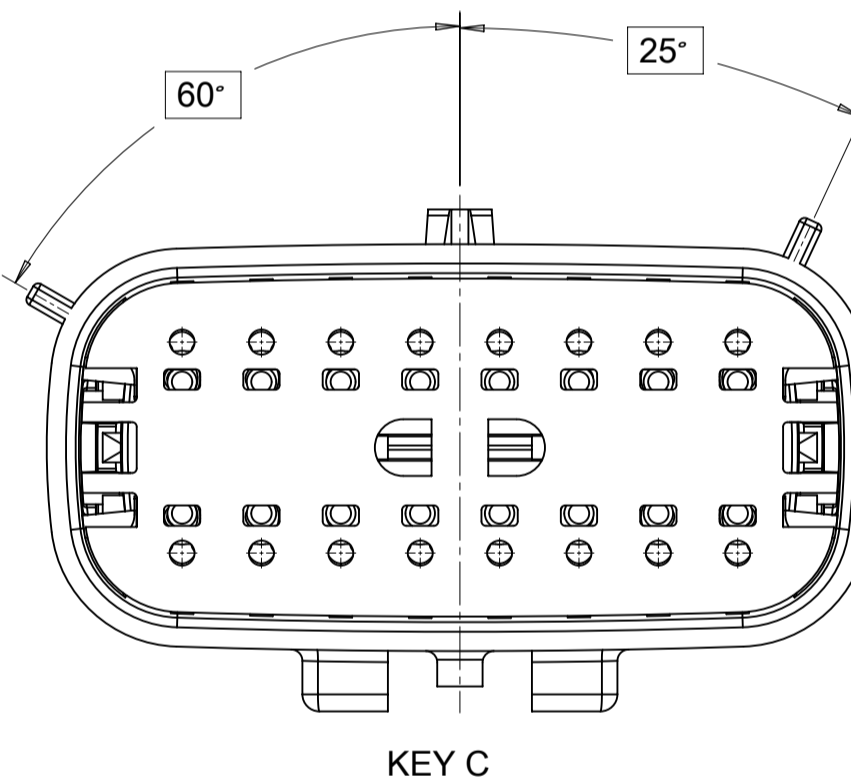

SHEET DESCRIPTION
CONFIGURATIONS

2X2 - STANDARD (STD)

2X2 - UL V0*

2X3 - STANDARD (STD)

2X3 - LENGTHENED

2X4 - STANDARD (STD)

2X6 - STANDARD (STD)

2X8 - STANDARD (STD)

2X10 - STANDARD (STD)

2X10 - UL V0*

UL V0 UNIQUE FEATURE
Partial1
SCALE 10:1

* MINOR GEOMETRY CHANGE THAN STANDARD CONFIGURATION.
SEE NOTE 2a FOR MORE INFORMATION

SYMBOLS	THIS DRAWING CONTAINS INFORMATION THAT IS PROPRIETARY TO MOLEX ELECTRONIC TECHNOLOGIES, LLC AND SHOULD NOT BE USED WITHOUT WRITTEN PERMISSION		CURRENT REV DESC:		molex
	DIMENSION UNITS	SCALE			
▽ = 0	mm	1.5:1	EC NO: 171650		MX150 BLADE DUAL ROW SEALED ASSEMBLY MAT SEAL
▽ = 0	GENERAL TOLERANCES (UNLESS SPECIFIED)		DRWN: PMANJUNATHAC 2018/01/03		
▽ = 0	ANGULAR TOL ± 1.0°		CHK'D: MVANSLAMBROU 2018/02/16		
▽ = 0	4 PLACES ±		APPR: MVANSLAMBROU 2018/02/16		
▽ = 0	3 PLACES ±		INITIAL REVISION:		
▽ = 0	2 PLACES ± 0.1		DRWN: APROFFITT 2014/04/28		
▽ = 0	1 PLACE ± 0.2		APPR: VKOSHY 2014/05/14		
▽ = 0	0 PLACES ±		THIRD ANGLE PROJECTION		
▽ = 0	DRAFT WHERE APPLICABLE MUST REMAIN WITHIN DIMENSIONS		DRAWING	SERIES	DOCUMENT NUMBER
			A1-SIZE	33482	SD-33482-0001
					DOC TYPE DOC PART REVISION
					PSD 001 E2
					PRODUCT CUSTOMER DRAWING
					CUSTOMER
					GENERAL MARKET
					SHEET NUMBER
					2 OF 11

SHEET DESCRIPTION
KEY CONFIGURATIONS CONT.

2X6

KEY A

KEY B

KEY C

KEY D

2X8

KEY A

KEY B

KEY C

KEY D

2X10

KEY A

KEY B

KEY C

KEY D