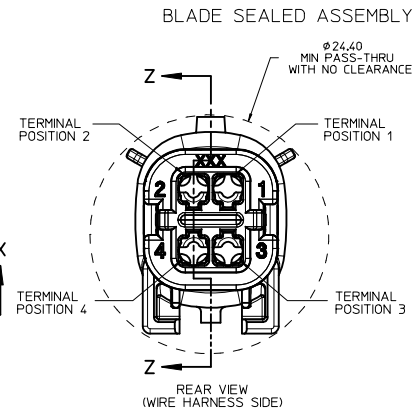

KEY CONFIGURATIONS

KEY A

KEY B

KEY C

KEY D

REVISED IEC NO. UAU2016-0465 DRAWN: PROFFITT 2015/10/06 CHECKED: BRUSZENSKI 2015/10/06 APPR: IKOSHY 2015/10/07	QUALITY SYMBOLS ▽=0 ▽=0 ▽=0	GENERAL TOLERANCES (UNLESS SPECIFIED)		DIMENSION STYLE MM ONLY	SCALE 4:1	DESIGN UNITS METRIC	THIRD ANGLE PROJECTION
		4 PLACES ± mm ± INCH 3 PLACES ± --- ± --- 2 PLACES ± 0.10 ± --- 1 PLACE ± 0.3 ± --- 0 PLACE ± ±	DRAWN BY MYANSLAMBROU 04-27-06 CHECKED BY DGRIFITHS 06-22-06 APPROVED BY SMARCEAU 06-22-06	TITLE MX150 2X2 BLADE SEALED ASSEMBLY MAT SEAL		MATERIAL NO. SEE BOM	DOCUMENT NO. SD-33482-041
DRAFT WHERE APPLICABLE MUST REMAIN WITHIN DIMENSIONS		THIS DRAWING CONTAINS INFORMATION THAT IS PROPRIETARY TO MOLEX INCORPORATED AND SHOULD NOT BE USED WITHOUT WRITTEN PERMISSION					