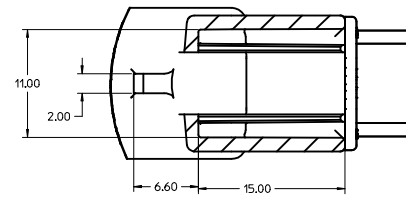

KEY CONFIGURATIONS

KEY A

KEY B

KEY C

KEY D

REVISED IEC NO. UAU2016-0465 DRAWN: PROFFITT 2015/10/06 CHECKED: BRUSZENSKI 2015/10/06 APPR: IKOSHY 2015/10/07	QUALITY SYMBOLS ▽=0 ▽=0 ▽=0	GENERAL TOLERANCES (UNLESS SPECIFIED)		DIMENSION STYLE MM ONLY	SCALE 4:1	DESIGN UNITS METRIC	THIRD ANGLE PROJECTION
		4 PLACES ± mm ± INCH 3 PLACES ± --- ± --- 2 PLACES ± 0.10 ± --- 1 PLACE ± 0.3 ± --- 0 PLACE ± ±	DRAWN BY MYANSLAMBROU 04-27-06 CHECKED BY DGRIFITHS 06-22-06 APPROVED BY SMARCEAU 06-22-06	TITLE MX150 2X2 BLADE SEALED ASSEMBLY MAT SEAL		MATERIAL NO. SEE BOM	DOCUMENT NO. SD-33482-041
DRAFT WHERE APPLICABLE MUST REMAIN WITHIN DIMENSIONS		THIS DRAWING CONTAINS INFORMATION THAT IS PROPRIETARY TO MOLEX INCORPORATED AND SHOULD NOT BE USED WITHOUT WRITTEN PERMISSION					