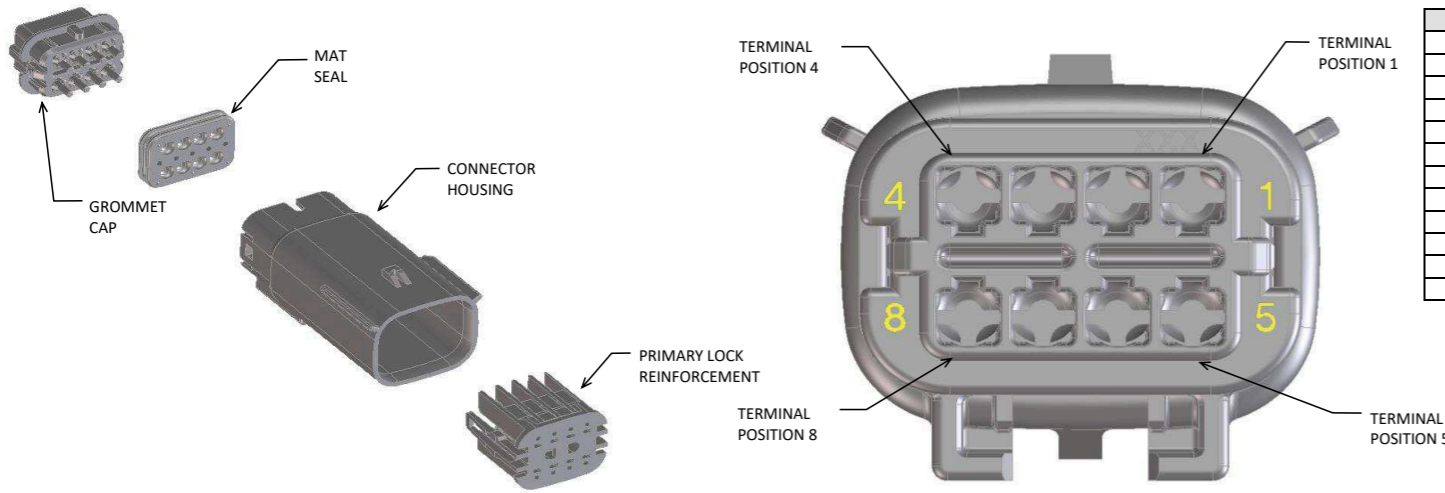

MX150 2X4 BLADE SEALED ASSEMBLY MAT SEAL
BOM AND PIN OUT SHEET

ABBREVIATION	DESCRIPTION	COLOR	MATERIAL
A-BLK	HOUSING, KEYING OPTION A	BLACK	SPS/NYLON GF20
B-LG	HOUSING, KEYING OPTION B	LIGHT GRAY	SPS/NYLON GF20
C-BR	HOUSING, KEYING OPTION C	BROWN	SPS/NYLON GF20
D-GR	HOUSING, KEYING OPTION D	GREEN	SPS/NYLON GF20
C-DG	HOUSING, KEYING OPTION C	DARK GRAY	SPS/NYLON GF20
D-SG	HOUSING, KEYING OPTION D	STONE GRAY	SPS/NYLON GF20
A-YW	HOUSING, KEYING OPTION A	YELLOW	SPS/NYLON GF20
GCP	GROMMET CAP (PLUGGED)	BLACK	SPS/NYLON GF20
GCO	GROMMET CAP (OPEN)	BLACK	SPS/NYLON GF20
PLR	PLR	NATURAL	SPS/NYLON GF20
M-R	MAT SEAL	RUST RED	INHERENTLY LUBRICATED SILICONE
M-B	MAT SEAL	ROYAL BLUE	INHERENTLY LUBRICATED SILICONE

FOR ADDITIONAL INFORMATION SEE SD-33482-0001