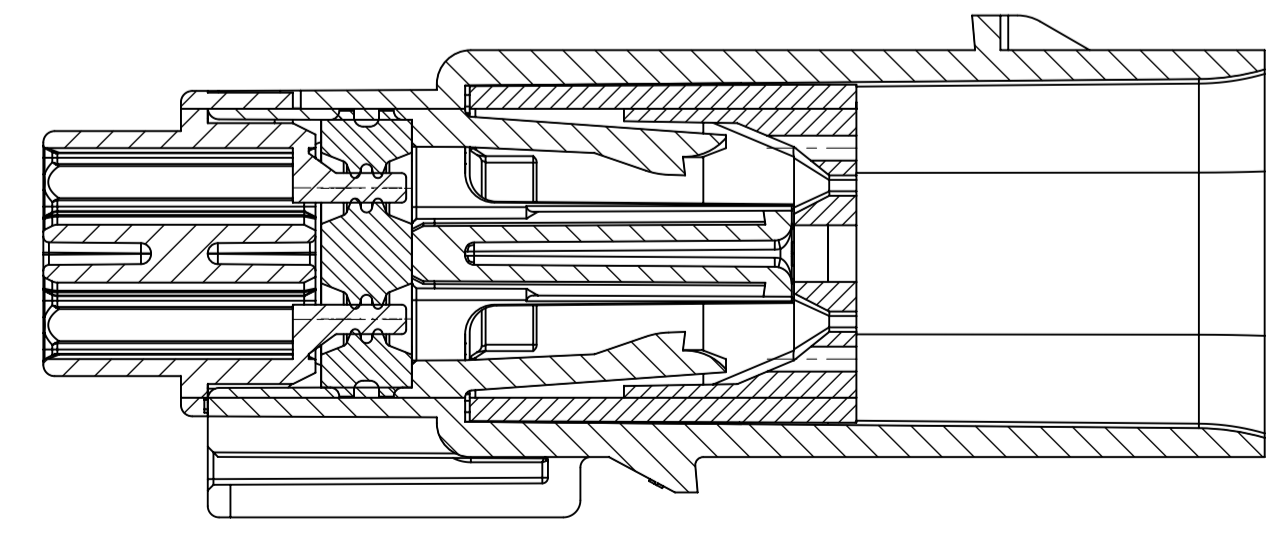

PRIMARY LOCK REINFORCEMENT (PLR) SHOWN IN FINAL-LOCK POSITION

SECTION V-V

SYMBOLS THIS DRAWING CONTAINS INFORMATION THAT IS PROPRIETARY TO MOLEX ELECTRONIC TECHNOLOGIES, LLC AND SHOULD NOT BE USED WITHOUT WRITTEN PERMISSION DIMENSION UNITS: mm SCALE: 3:1 GENERAL TOLERANCES (UNLESS SPECIFIED): ANGULAR TOL: ± 1.0° 4 PLACES: ± 3 PLACES: ± 2 PLACES: ± 0.1 1 PLACE: ± 0.2 0 PLACES: ± DRAFT WHERE APPLICABLE MUST REMAIN WITHIN DIMENSIONS	CURRENT REV DESC:		 MX150 BLADE DUAL ROW SEALED ASSEMBLY MAT SEAL				
	EC NO: 171650					PRODUCT CUSTOMER DRAWING	
	DRWN: PMANJUNATHAC 2018/01/03		DOCUMENT NUMBER: SD-33482-0001		DOC TYPE: PSD		
	CHK'D: MVANSLAMBROU 2018/02/16		MATERIAL NUMBER: 33482		CUSTOMER: GENERAL MARKET		
APPR: MVANSLAMBROU 2018/02/16		SERIES: 33482		SHEET NUMBER: 5 OF 11			
INITIAL REVISION:		DRAWING: A1-SIZE		REVISION: E2			
DRWN: APROFFITT 2014/04/28		THIRD ANGLE PROJECTION		SHEET NUMBER: 5 OF 11			
APPR: VKOSHY 2014/05/14		DRAWING: A1-SIZE		SHEET NUMBER: 5 OF 11			

DOCUMENT STATUS	P1	RELEASE DATE	2018/02/16 22:02:26