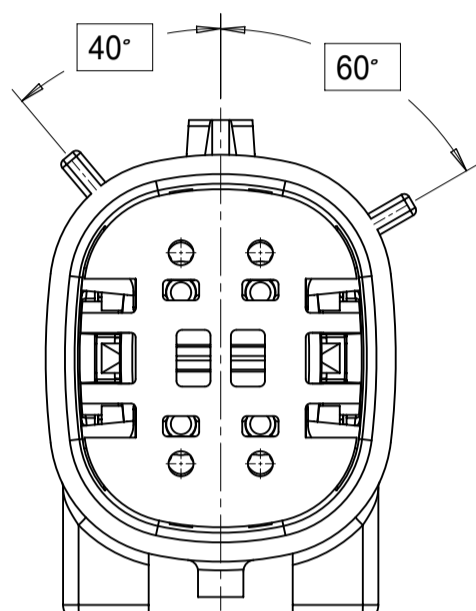

SHEET DESCRIPTION
CONFIGURATIONS

2X2 - STANDARD (STD)

2X2 - UL V0*

2X3 - STANDARD (STD)

2X3 - LENGTHENED

2X4 - STANDARD (STD)

2X6 - STANDARD (STD)

2X8 - STANDARD (STD)

2X10 - STANDARD (STD)

2X10 - UL V0*

UL V0 UNIQUE FEATURE
Partial1
SCALE 10:1

* MINOR GEOMETRY CHANGE THAN STANDARD CONFIGURATION.
SEE NOTE 2a FOR MORE INFORMATION

SYMBOLS = 0 	THIS DRAWING CONTAINS INFORMATION THAT IS PROPRIETARY TO MOLEX ELECTRONIC TECHNOLOGIES, LLC AND SHOULD NOT BE USED WITHOUT WRITTEN PERMISSION DIMENSION UNITS: mm SCALE: 1.5:1 GENERAL TOLERANCES (UNLESS SPECIFIED) ANGULAR TOL ± 1.0° 4 PLACES ± 3 PLACES ± 2 PLACES ± 0.1 1 PLACE ± 0.2 0 PLACES ± DRAFT WHERE APPLICABLE MUST REMAIN WITHIN DIMENSIONS	CURRENT REV DESC: EC NO: 171650 DRWN: PMANJUNATHAC 2018/01/03 CHK'D: MVANSLAMBROU 2018/02/16 APPR: MVANSLAMBROU 2018/02/16 INITIAL REVISION: DRWN: APROFFITT 2014/04/28 APPR: VKOSHY 2014/05/14	 MX150 BLADE DUAL ROW SEALED ASSEMBLY MAT SEAL PRODUCT CUSTOMER DRAWING DOCUMENT NUMBER: SD-33482-0001 DOC TYPE: PSD DOC PART: 001 REVISION: E2 MATERIAL NUMBER: 33482 CUSTOMER: GENERAL MARKET SHEET NUMBER: 2 OF 11
--	--	--	---

SHEET DESCRIPTION
KEY CONFIGURATIONS

2X2

KEY A

KEY B

KEY C

KEY D

2X3

KEY A