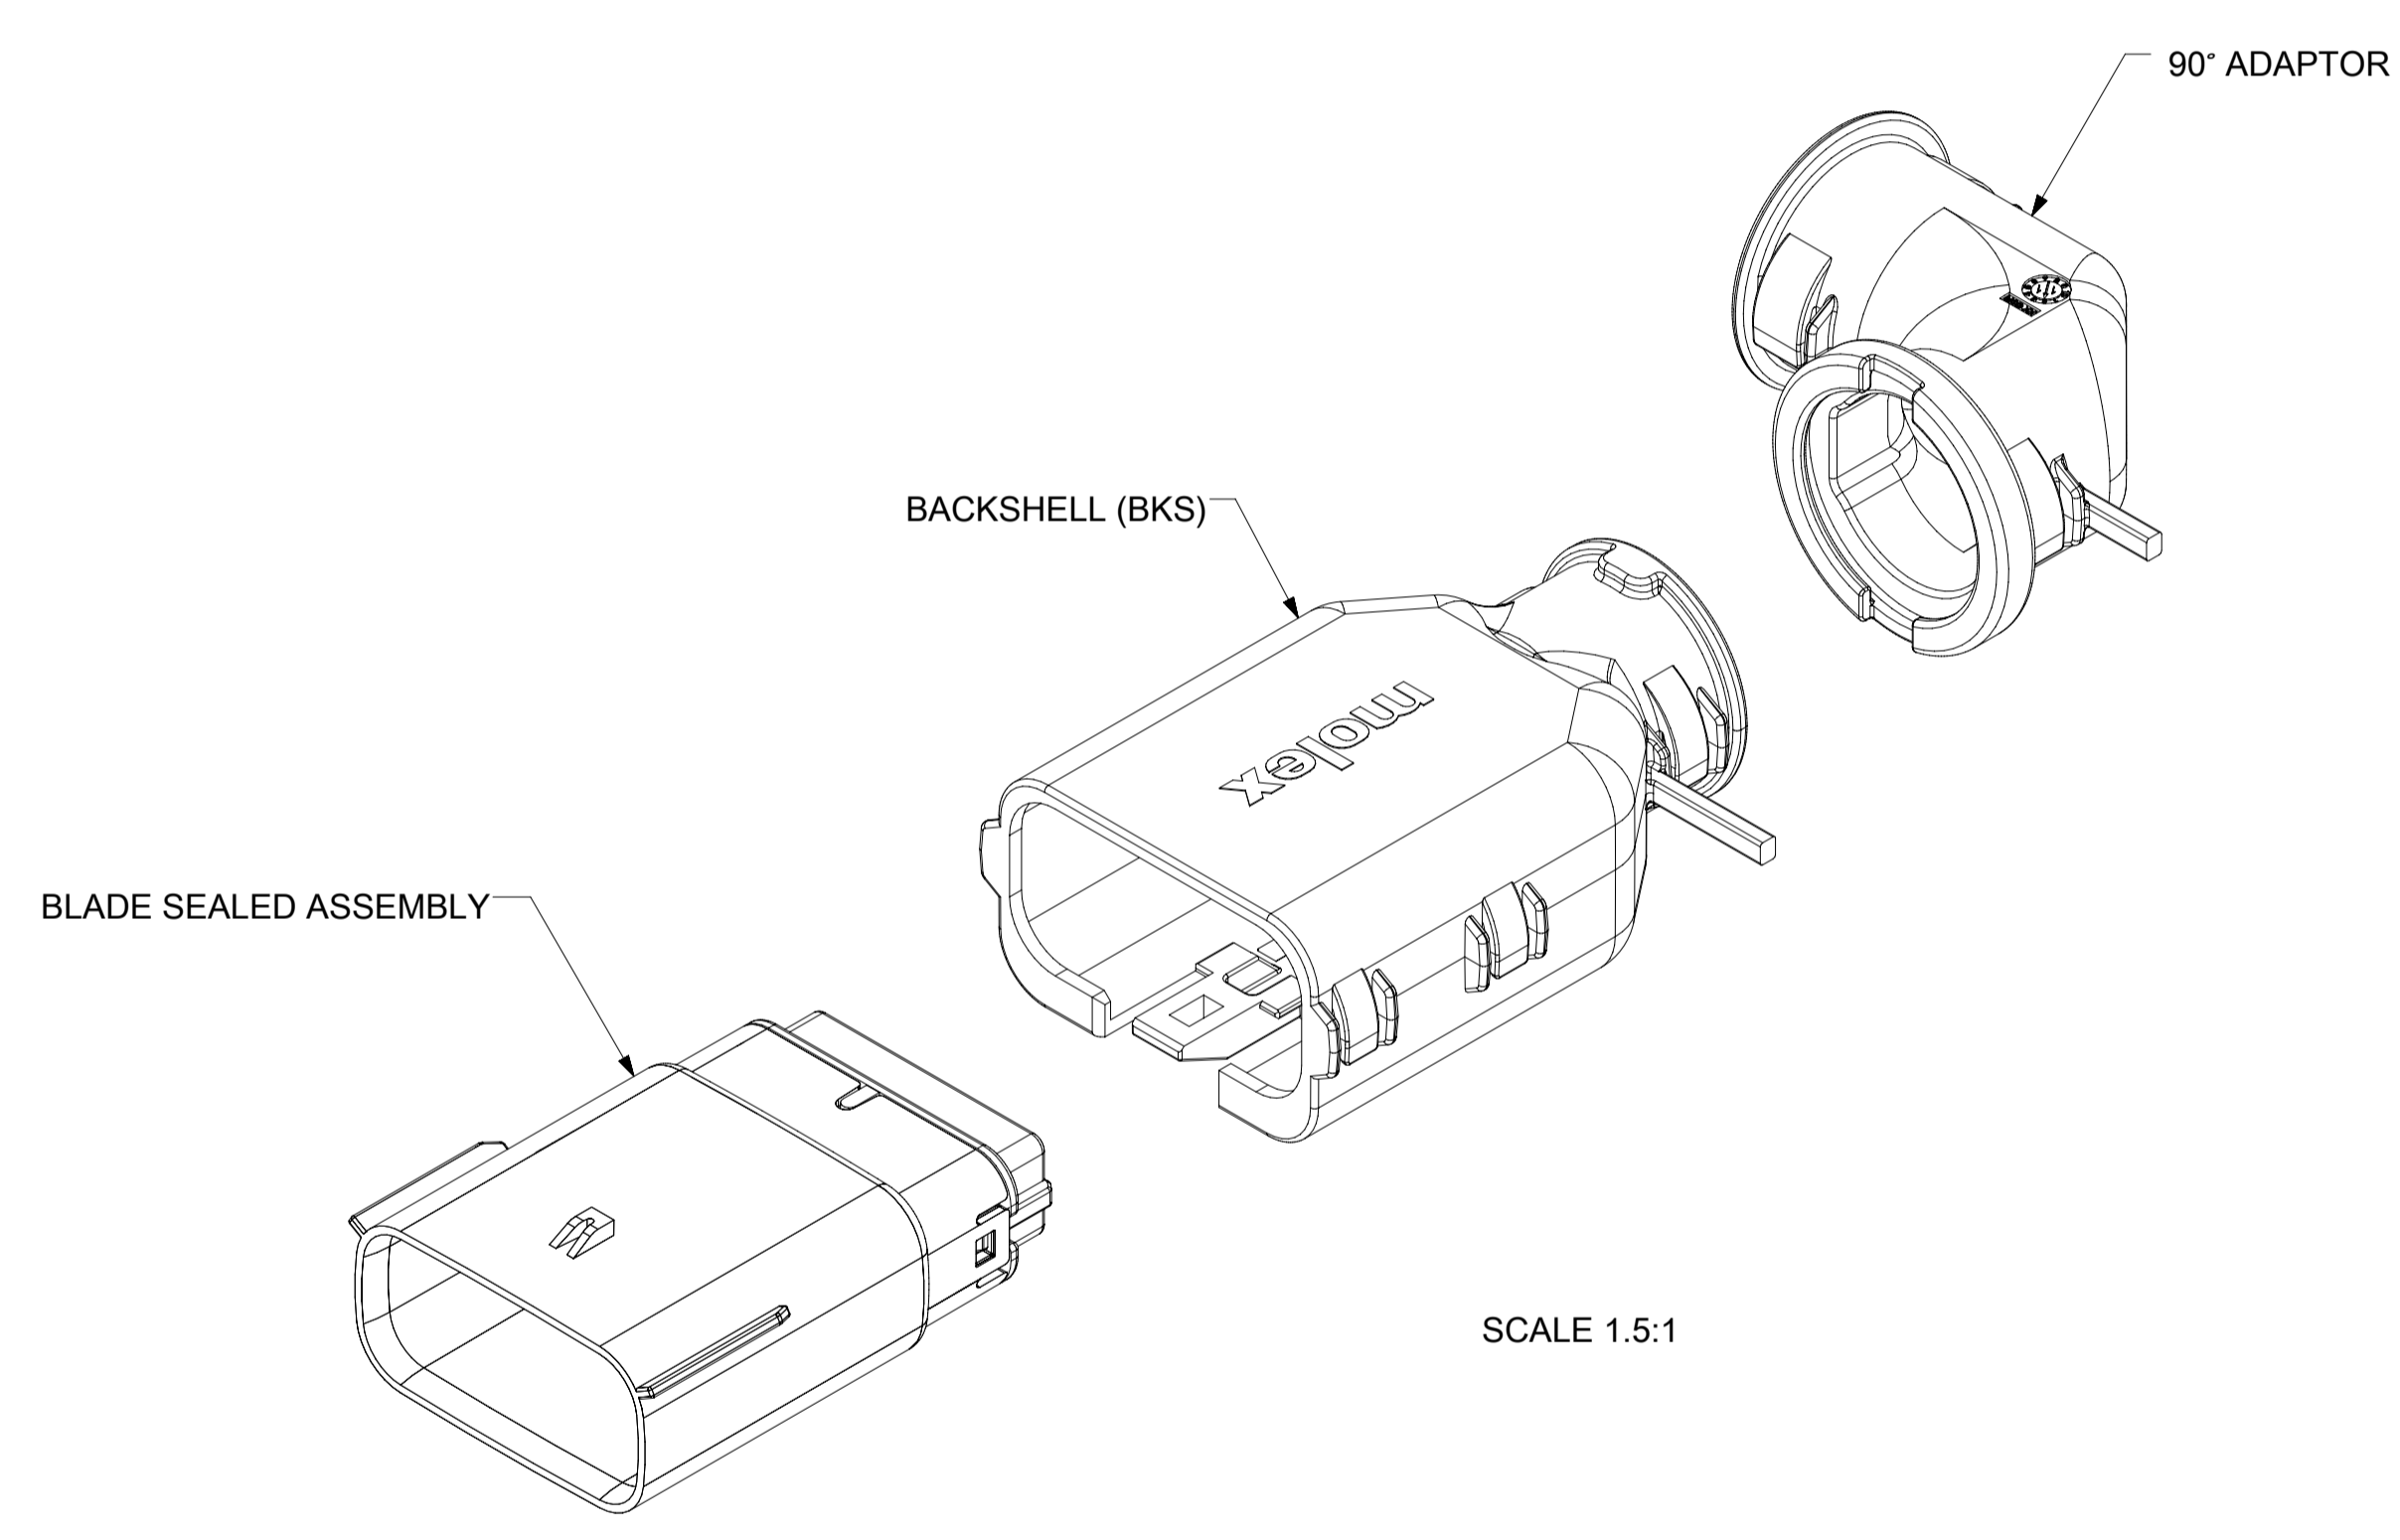

BACKSHELL CUSTOMER MODEL NUMBER LEGEND

34950-XXXX

CUSTOMER MODEL COMPONENTS

- 0 - SCHLEMMER BACKSHELL ONLY
- 1 - SCHLEMMER BACKSHELL & MX150 HOUSING KEY A ASSEMBLY
- 2 - SCHLEMMER BACKSHELL & MX150 HOUSING KEY B ASSEMBLY
- 3 - SCHLEMMER BACKSHELL & MX150 HOUSING KEY C ASSEMBLY
- 4 - SCHLEMMER BACKSHELL & MX150 HOUSING KEY D ASSEMBLY
- 5 - MOLEX BACKSHELL ONLY
- 6 - MOLEX BACKSHELL & MX150 HOUSING KEY A ASSEMBLY
- 7 - MOLEX BACKSHELL & MX150 HOUSING KEY B ASSEMBLY
- 8 - MOLEX BACKSHELL & MX150 HOUSING KEY C ASSEMBLY
- 9 - MOLEX BACKSHELL & MX150 HOUSING KEY D ASSEMBLY

BACKSHELL FEATURES

- 1 - WITH RIBS
- 2 - WITHOUT RIBS
- 3 - 90° ADAPTOR

MX150 CIRCUIT SIZE 04, 06, 08, 12, 16, 20