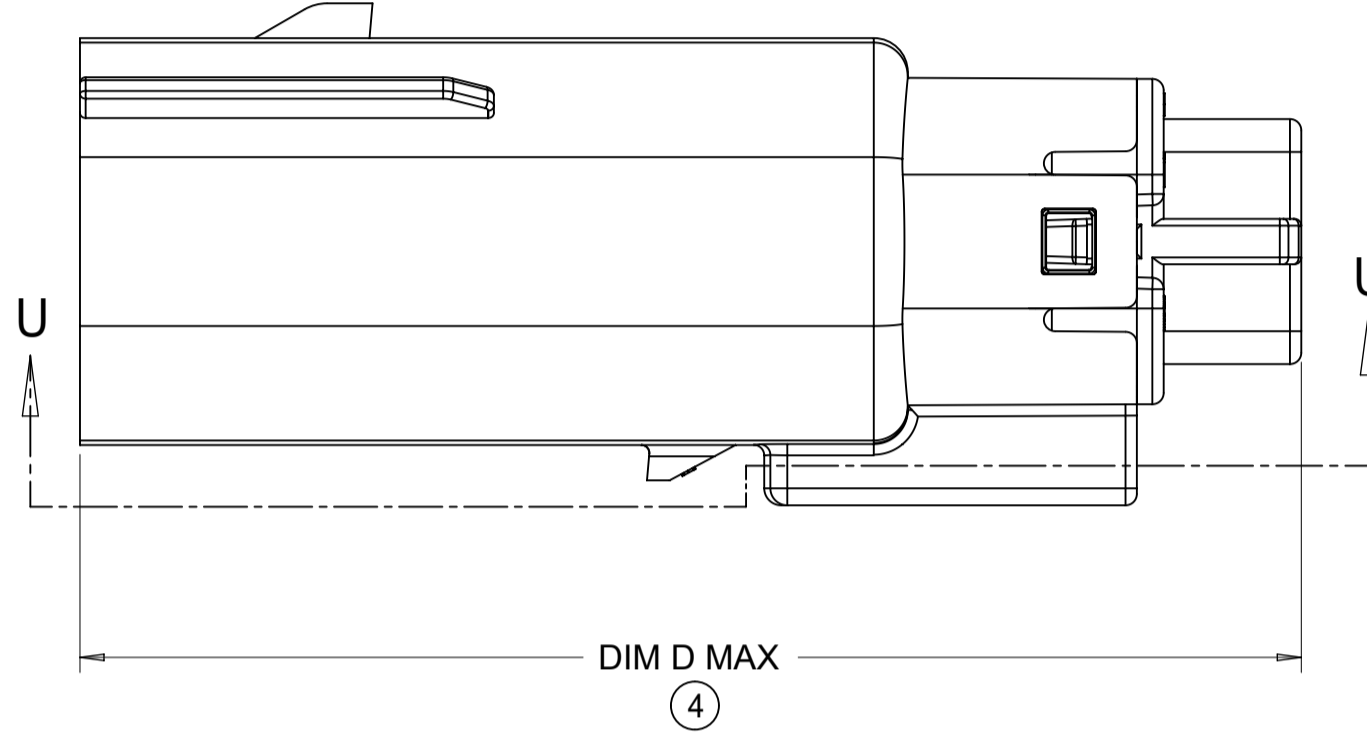

PRIMARY LOCK REINFORCEMENT (PLR) SHOWN IN PRE-STAGED POSITION

SECTION W-W