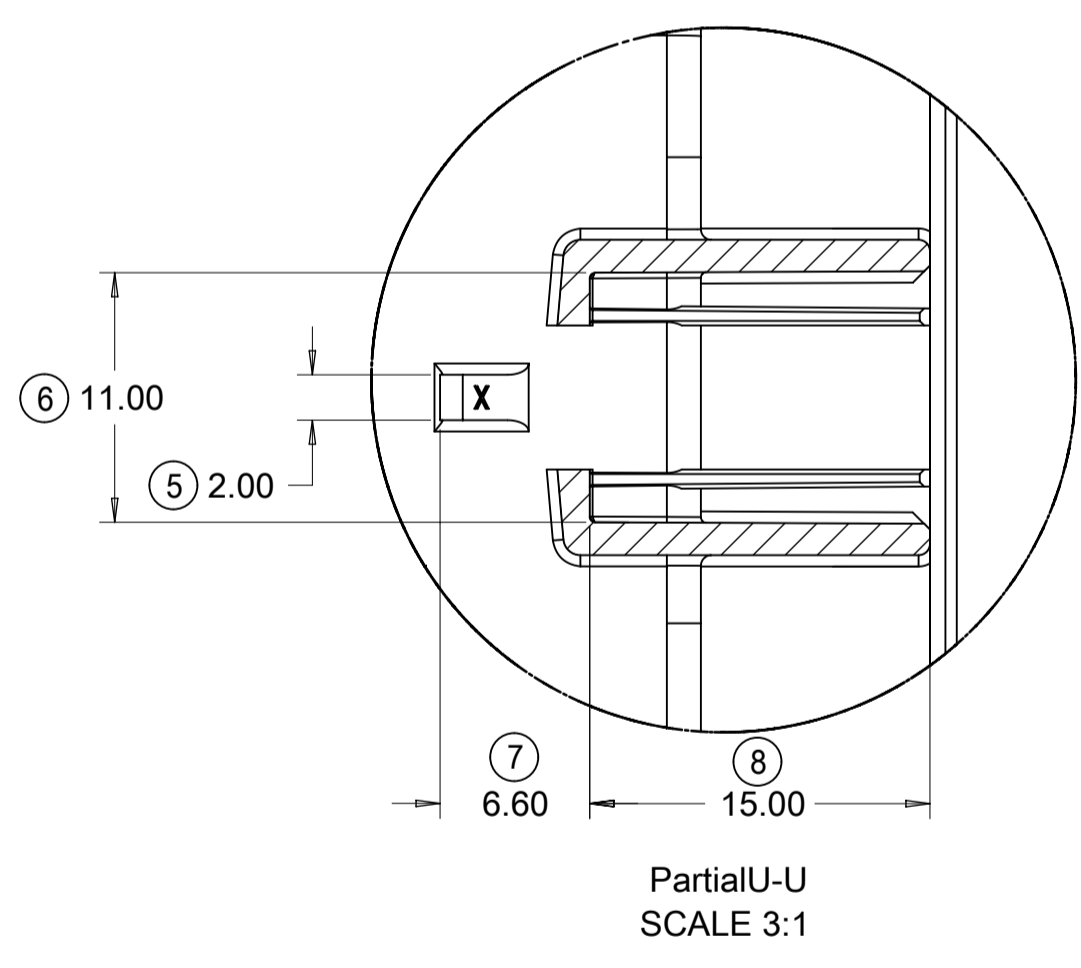

PRIMARY LOCK REINFORCEMENT (PLR) SHOWN IN PRE-STAGED POSITION

SECTION W-W