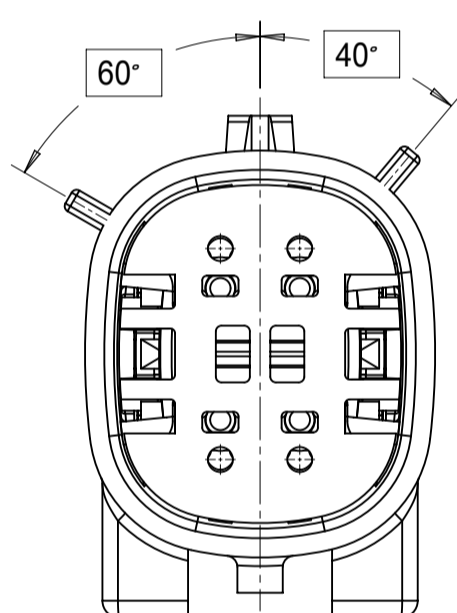

SHEET DESCRIPTION
CONFIGURATIONS

2X2 - STANDARD (STD)

2X2 - UL V0*

2X3 - STANDARD (STD)

2X3 - LENGTHENED

2X4 - STANDARD (STD)

2X6 - STANDARD (STD)

2X8 - STANDARD (STD)

2X10 - STANDARD (STD)

2X10 - UL V0*

UL V0 UNIQUE FEATURE
Partial1
SCALE 10:1

* MINOR GEOMETRY CHANGE THAN STANDARD CONFIGURATION.
SEE NOTE 2a FOR MORE INFORMATION

SYMBOLS = 0 	THIS DRAWING CONTAINS INFORMATION THAT IS PROPRIETARY TO MOLEX ELECTRONIC TECHNOLOGIES, LLC AND SHOULD NOT BE USED WITHOUT WRITTEN PERMISSION DIMENSION UNITS: mm SCALE: 1.5:1 GENERAL TOLERANCES (UNLESS SPECIFIED) ANGULAR TOL ± 1.0° 4 PLACES ± 3 PLACES ± 2 PLACES ± 0.1 1 PLACE ± 0.2 0 PLACES ± DRAFT WHERE APPLICABLE MUST REMAIN WITHIN DIMENSIONS	CURRENT REV DESC: EC NO: 171650 DRWN: PMANJUNATHAC 2018/01/03 CHK'D: MVANSLAMBROU 2018/02/16 APPR: MVANSLAMBROU 2018/02/16 INITIAL REVISION: DRWN: APROFFITT 2014/04/28 APPR: VKOSHY 2014/05/14	 MX150 BLADE DUAL ROW SEALED ASSEMBLY MAT SEAL PRODUCT CUSTOMER DRAWING DOCUMENT NUMBER: SD-33482-0001 DOC TYPE: PSD DOC PART: 001 REVISION: E2 MATERIAL NUMBER: 33482 CUSTOMER: GENERAL MARKET SHEET NUMBER: 2 OF 11
--	--	--	---

SHEET DESCRIPTION
KEY CONFIGURATIONS

2X2

KEY A

KEY B

KEY C

KEY D

2X3

KEY A

KEY B

KEY C

KEY D

2X4

KEY A

KEY B

KEY C

KEY D