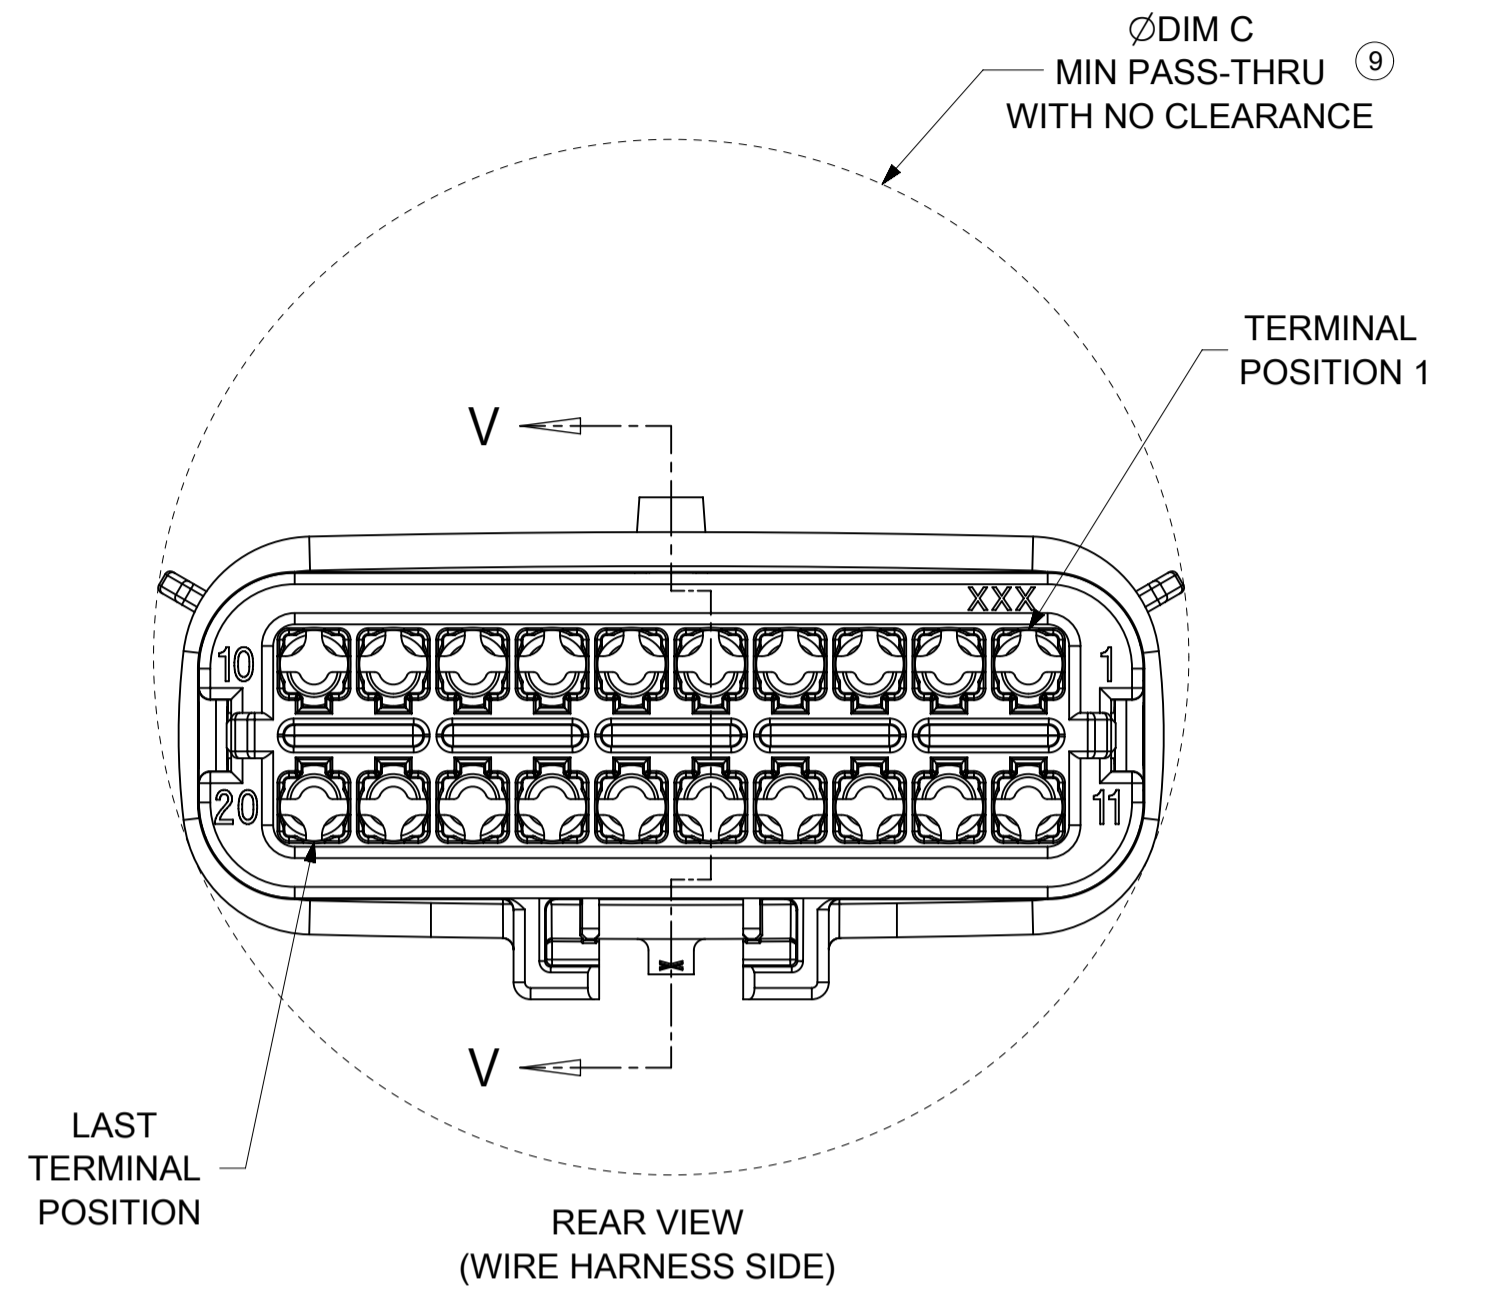

PRIMARY LOCK REINFORCEMENT (PLR) SHOWN IN PRE-STAGED POSITION

SECTION W-W