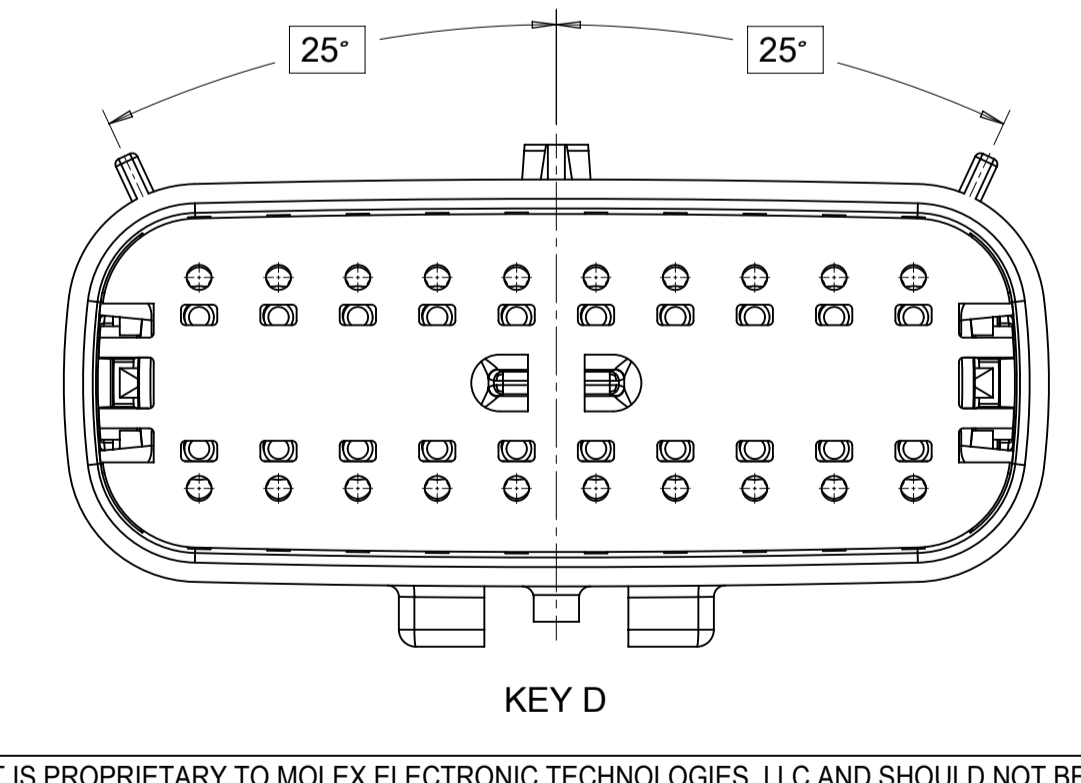

KEY C

KEY D

SYMBOLS = 0 = 0 = 0 = 0 = 0 = 0 = 0 = 0 = 0 = 0	THIS DRAWING CONTAINS INFORMATION THAT IS PROPRIETARY TO MOLEX ELECTRONIC TECHNOLOGIES, LLC AND SHOULD NOT BE USED WITHOUT WRITTEN PERMISSION DIMENSION UNITS: mm SCALE: 3:1	CURRENT REV DESC: EC NO: 171650 DRWN: PMANJUNATHAC 2018/01/03 CHK'D: MVANSLAMBROU 2018/02/16 APPR: MVANSLAMBROU 2018/02/16	 MX150 BLADE DUAL ROW SEALED ASSEMBLY MAT SEAL			
	GENERAL TOLERANCES (UNLESS SPECIFIED) ANGULAR TOL ± 1.0° 4 PLACES ± 3 PLACES ± 2 PLACES ± 0.1 1 PLACE ± 0.2 0 PLACES ±	INITIAL REVISION: DRWN: APROFFITT 2014/04/28 APPR: VKOSHY 2014/05/14				PRODUCT CUSTOMER DRAWING DOCUMENT NUMBER: SD-33482-0001 DOC TYPE: PSD DOC PART: 001 REVISION: E2
DRAFT WHERE APPLICABLE MUST REMAIN WITHIN DIMENSIONS	THIRD ANGLE PROJECTION 	DRAWING: A1-SIZE SERIES: 33482	MATERIAL NUMBER CUSTOMER: GENERAL MARKET	SHEET NUMBER 4 OF 11