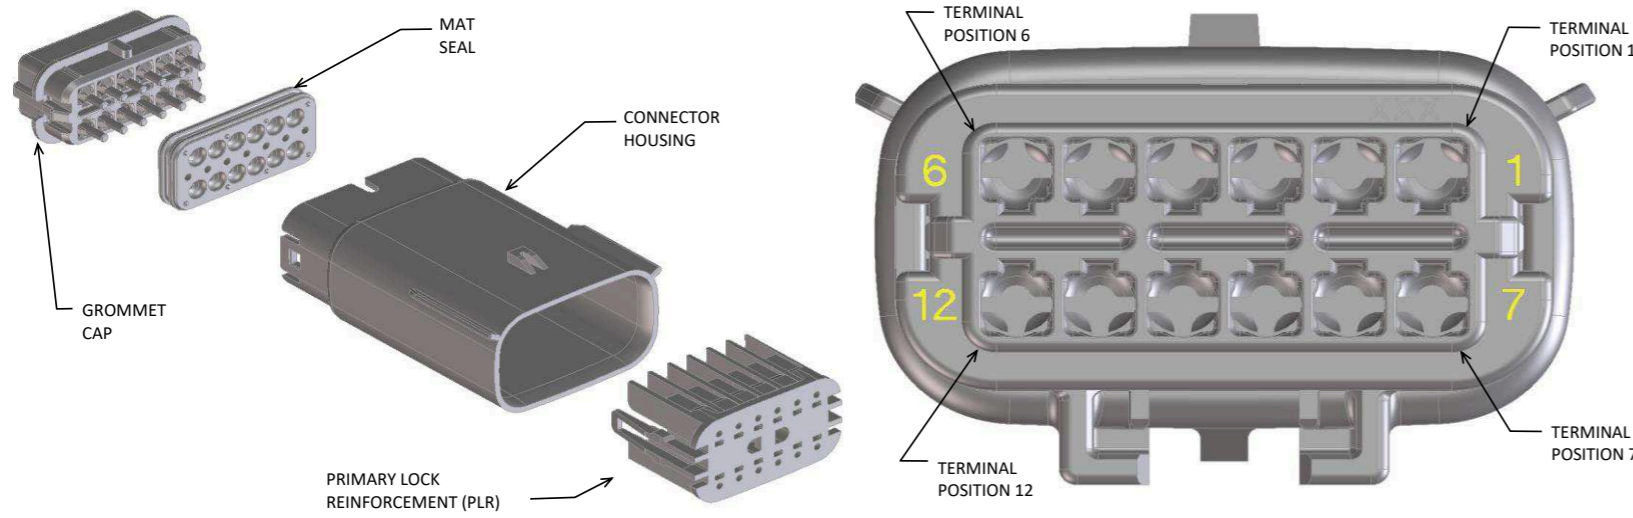

MX150 2X6 BLADE SEALED ASSY MAT SEAL
BOM AND PIN OUT SHEET

ABBREVIATION	DESCRIPTION	COLOR	MATERIAL
A-BLK	HOUSING, KEYING OPTION A	BLACK	SPS/NYLON GF20
B-LG	HOUSING, KEYING OPTION B	LIGHT GRAY	SPS/NYLON GF20
C-BR	HOUSING, KEYING OPTION C	BROWN	SPS/NYLON GF20
D-GR	HOUSING, KEYING OPTION D	GREEN	SPS/NYLON GF20
A-YL	HOUSING, KEYING OPTION A	YELLOW	SPS/NYLON GF20
C-DG	HOUSING, KEYING OPTION C	DARK GRAY	SPS/NYLON GF20
D-SG	HOUSING, KEYING OPTION D	STONE GRAY	SPS/NYLON GF20
GCP	GROMMET CAP (PLUGGED)	BLACK	SPS/NYLON GF20
PLR	PLR	NATURAL	SPS/NYLON GF20
M-R	MAT SEAL	RUST RED	INHERENTLY LUBRICATED SILICONE
M-B	MAT SEAL	ROYAL BLUE	INHERENTLY LUBRICATED SILICONE

FOR ADDITIONAL INFORMATION SEE SD-33482-0001