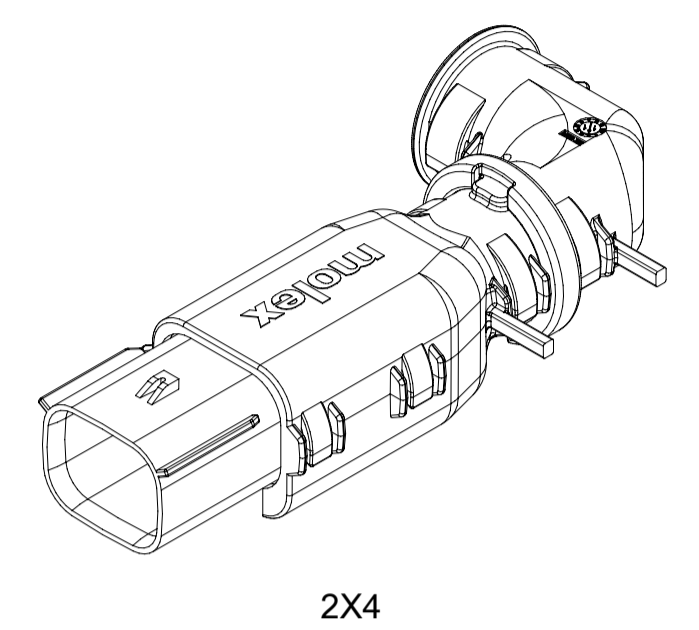

a. APPLICATION SPECIFICATION SEE: AS-34951-001

- DESIGNED TO MATE WITH BLADE SEALED ASSEMBLY SPECIFIED IN MOLEX DRAWING SD-33482-0001.
- SYSTEM TO BE USED WITH WIRE WITHIN DIAMETER RANGE OF 1.2mm TO 2.69mm.
- COMPONENTS ARE OPTIONAL AND MUST BE PURCHASED SEPERATELY.
- DESIGN IS OWNED BY SCHLEMMER FOR SCHLEMMER BACKSHELL.
- DESIGN IS OWNED BY MOLEX FOR MOLEX BACKSHELL.
- 90° ADAPTOR DESIGN IS OWNED BY MOLEX.
- FOR ADDITIONAL INFORMATION SEE THE BACKSHELL COMPONENT DRAWING SD-34950-0001.