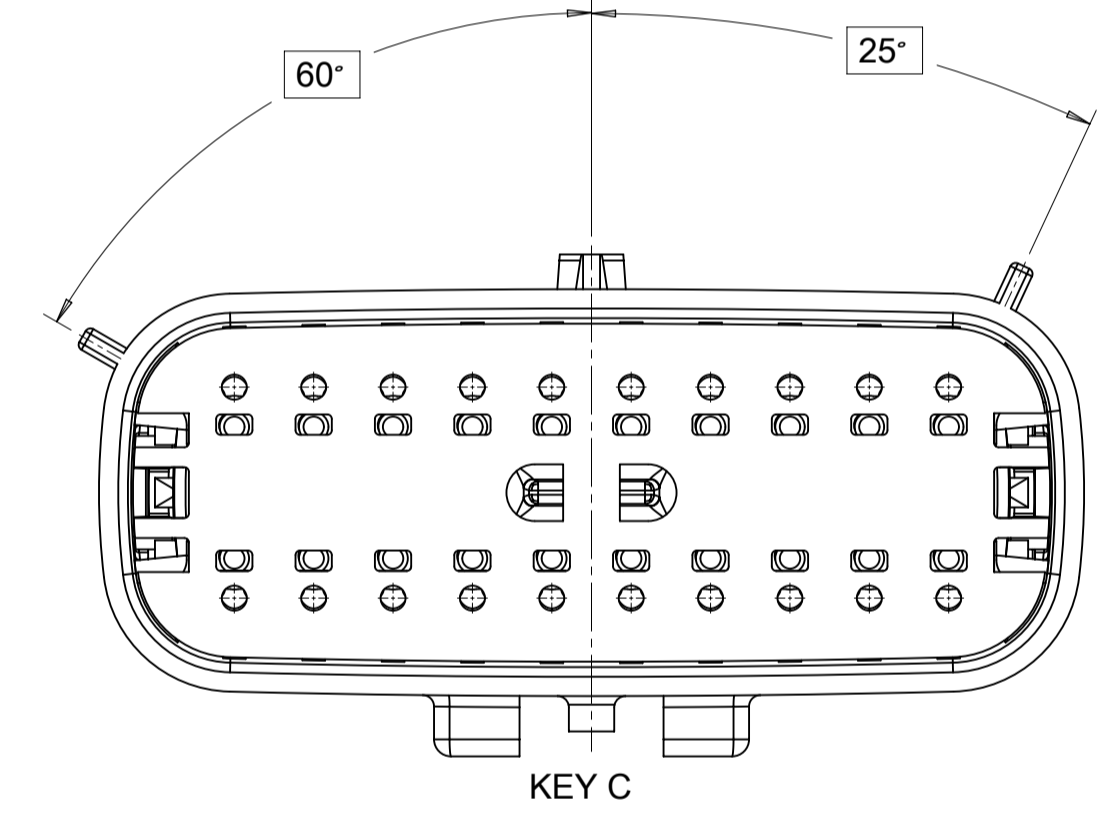

SHEET DESCRIPTION
KEY CONFIGURATIONS CONT.

2X6

2X8

2X10

KEY B

SYMBOLS = 0 = 0 = 0 = 0 = 0 = 0 = 0 = 0 = 0 = 0	THIS DRAWING CONTAINS INFORMATION THAT IS PROPRIETARY TO MOLEX ELECTRONIC TECHNOLOGIES, LLC AND SHOULD NOT BE USED WITHOUT WRITTEN PERMISSION DIMENSION UNITS: mm SCALE: 3:1	CURRENT REV DESC: EC NO: 171650 DRWN: PMANJUNATHAC 2018/01/03 CHK'D: MVANSLAMBROU 2018/02/16 APPR: MVANSLAMBROU 2018/02/16	 MX150 BLADE DUAL ROW SEALED ASSEMBLY MAT SEAL			
	GENERAL TOLERANCES (UNLESS SPECIFIED) ANGULAR TOL ± 1.0° 4 PLACES ± 3 PLACES ± 2 PLACES ± 0.1 1 PLACE ± 0.2 0 PLACES ±	INITIAL REVISION: DRWN: APROFFITT 2014/04/28 APPR: VKOSHY 2014/05/14				PRODUCT CUSTOMER DRAWING DOCUMENT NUMBER: SD-33482-0001 DOC TYPE: PSD DOC PART: 001 REVISION: E2
DRAFT WHERE APPLICABLE MUST REMAIN WITHIN DIMENSIONS	THIRD ANGLE PROJECTION 	DRAWING: A1-SIZE SERIES: 33482	MATERIAL NUMBER CUSTOMER: GENERAL MARKET	SHEET NUMBER 4 OF 11