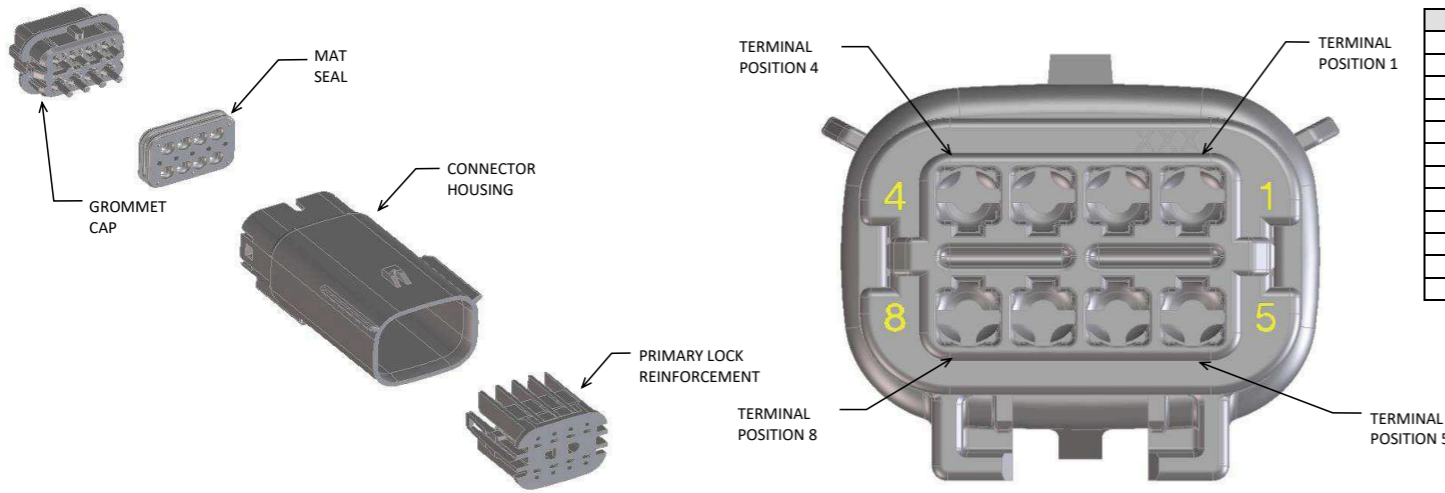

ABBREVIATION	DESCRIPTION	COLOR	MATERIAL
A-BLK	HOUSING, KEYING OPTION A	BLACK	SPS/NYLON GF20
B-LG	HOUSING, KEYING OPTION B	LIGHT GRAY	SPS/NYLON GF20
C-BR	HOUSING, KEYING OPTION C	BROWN	SPS/NYLON GF20
D-GR	HOUSING, KEYING OPTION D	GREEN	SPS/NYLON GF20
C-DG	HOUSING, KEYING OPTION C	DARK GRAY	SPS/NYLON GF20
D-SG	HOUSING, KEYING OPTION D	STONE GRAY	SPS/NYLON GF20
A-YW	HOUSING, KEYING OPTION A	YELLOW	SPS/NYLON GF20
GCP	GROMMET CAP (PLUGGED)	BLACK	SPS/NYLON GF20
GCO	GROMMET CAP (OPEN)	BLACK	SPS/NYLON GF20
PLR	PLR	NATURAL	SPS/NYLON GF20
M-R	MAT SEAL	RUST RED	INHERENTLY LUBRICATED SILICONE
M-B	MAT SEAL	ROYAL BLUE	INHERENTLY LUBRICATED SILICONE

FOR ADDITIONAL INFORMATION SEE SD-33482-0001