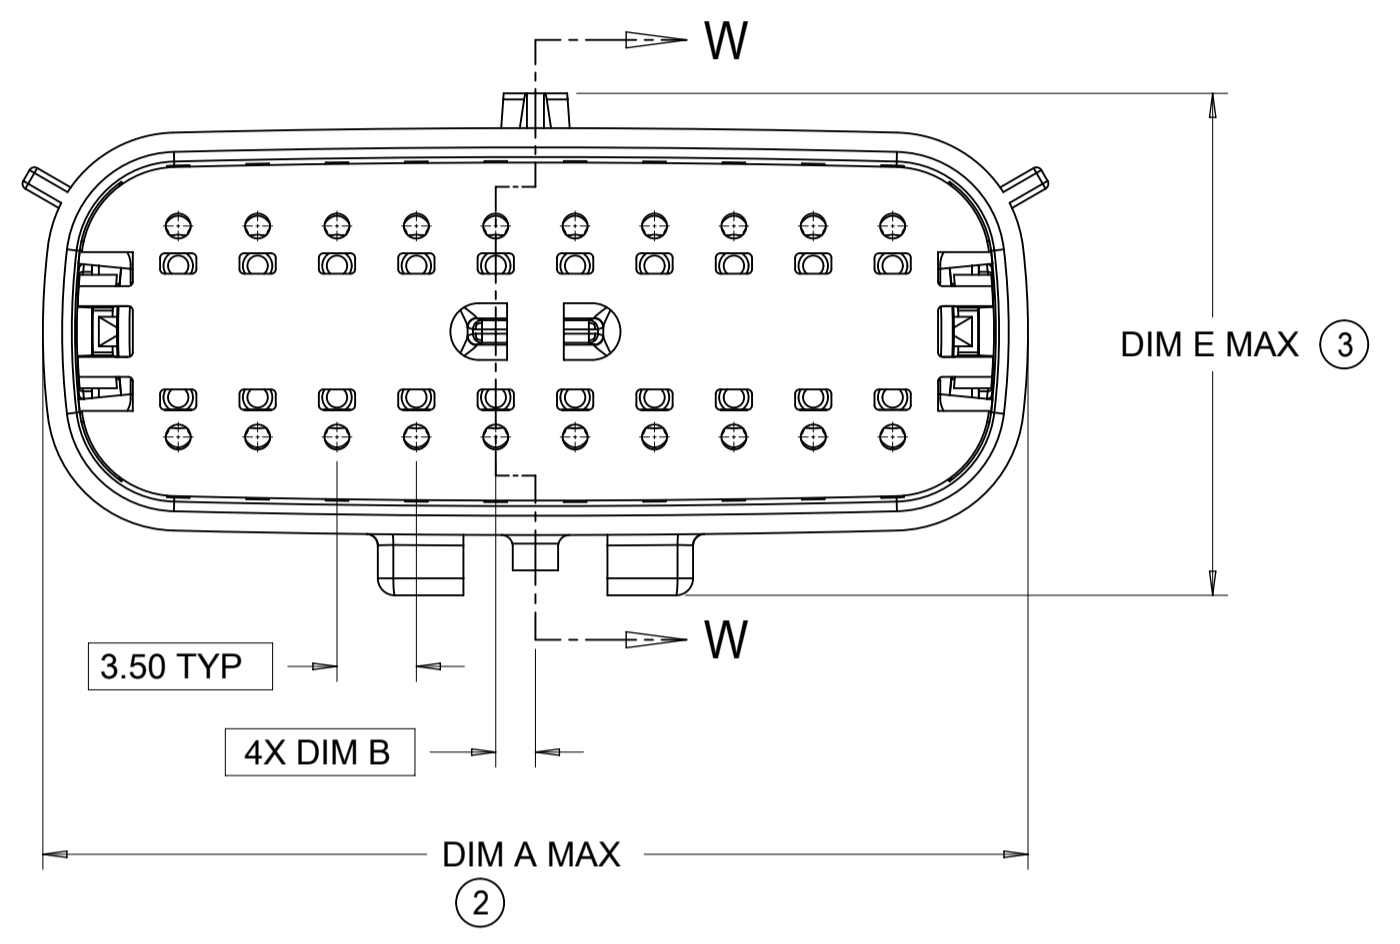

PRIMARY LOCK REINFORCEMENT (PLR) SHOWN IN PRE-STAGED POSITION

SECTION W-W