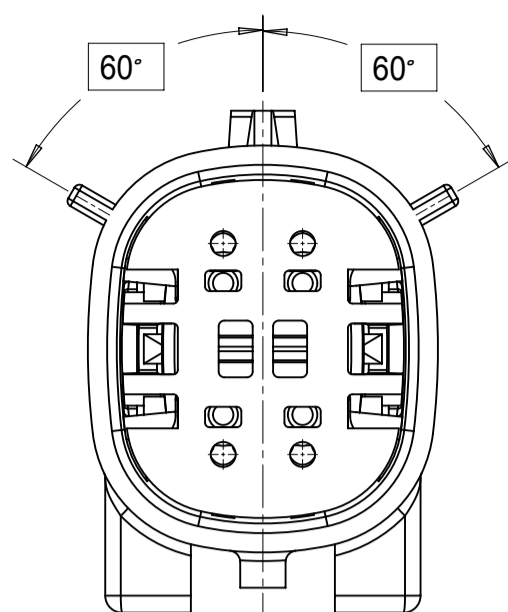

SHEET DESCRIPTION
CONFIGURATIONS

2X2 - STANDARD (STD)

2X2 - UL V0*

2X3 - STANDARD (STD)

2X3 - LENGTHENED

2X4 - STANDARD (STD)

2X6 - STANDARD (STD)

2X8 - STANDARD (STD)

2X10 - STANDARD (STD)

2X10 - UL V0*

UL V0 UNIQUE FEATURE
Partial1
SCALE 10:1

* MINOR GEOMETRY CHANGE THAN STANDARD CONFIGURATION.
SEE NOTE 2a FOR MORE INFORMATION

SYMBOLS = 0 	THIS DRAWING CONTAINS INFORMATION THAT IS PROPRIETARY TO MOLEX ELECTRONIC TECHNOLOGIES, LLC AND SHOULD NOT BE USED WITHOUT WRITTEN PERMISSION DIMENSION UNITS: mm SCALE: 1.5:1 GENERAL TOLERANCES (UNLESS SPECIFIED) ANGULAR TOL ± 1.0° 4 PLACES ± 3 PLACES ± 2 PLACES ± 0.1 1 PLACE ± 0.2 0 PLACES ± DRAFT WHERE APPLICABLE MUST REMAIN WITHIN DIMENSIONS	CURRENT REV DESC: EC NO: 171650 DRWN: PMANJUNATHAC 2018/01/03 CHK'D: MVANSLAMBROU 2018/02/16 APPR: MVANSLAMBROU 2018/02/16 INITIAL REVISION: DRWN: APROFFITT 2014/04/28 APPR: VKOSHY 2014/05/14	 MX150 BLADE DUAL ROW SEALED ASSEMBLY MAT SEAL PRODUCT CUSTOMER DRAWING DOCUMENT NUMBER: SD-33482-0001 DOC TYPE: PSD DOC PART: 001 REVISION: E2 MATERIAL NUMBER: 33482 CUSTOMER: GENERAL MARKET SHEET NUMBER: 2 OF 11
--	--	--	---

SHEET DESCRIPTION
KEY CONFIGURATIONS

2X2

KEY A

KEY B

KEY C

KEY D

2X3

KEY A