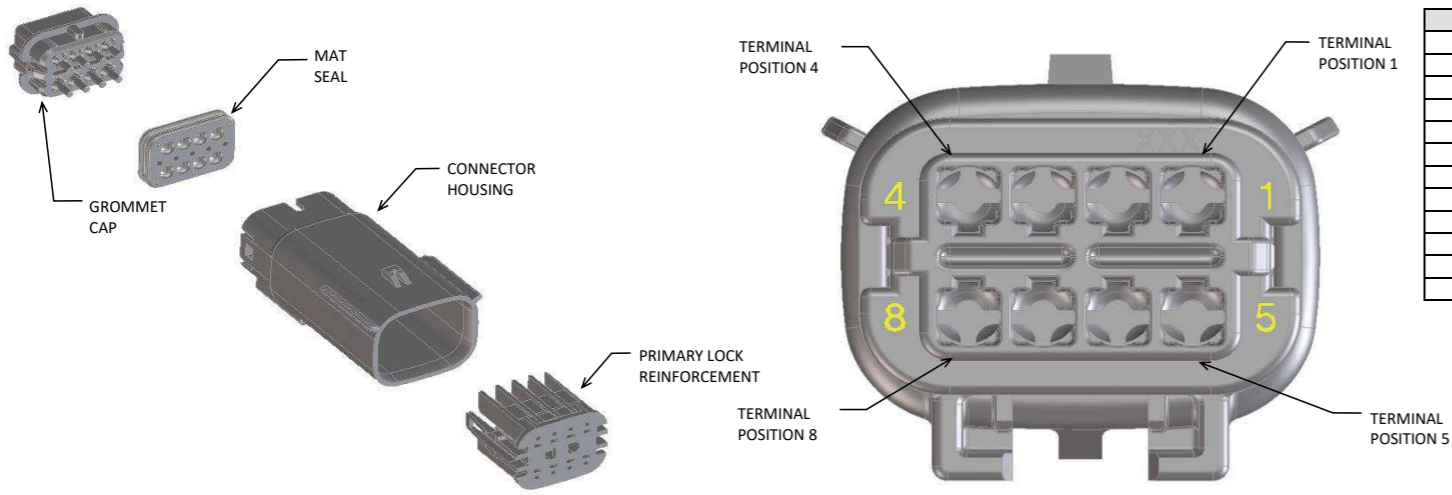

BOM AND PIN OUT SHEET

FOR ADDITIONAL INFORMATION SEE SD-33482-0001

ABBREVIATION	DESCRIPTION	COLOR	MATERIAL
A-BLK	HOUSING, KEYING OPTION A	BLACK	SPS/NYLON GF20
B-LG	HOUSING, KEYING OPTION B	LIGHT GRAY	SPS/NYLON GF20
C-BR	HOUSING, KEYING OPTION C	BROWN	SPS/NYLON GF20
D-GR	HOUSING, KEYING OPTION D	GREEN	SPS/NYLON GF20
C-DG	HOUSING, KEYING OPTION C	DARK GRAY	SPS/NYLON GF20
D-SG	HOUSING, KEYING OPTION D	STONE GRAY	SPS/NYLON GF20
A-YW	HOUSING, KEYING OPTION A	YELLOW	SPS/NYLON GF20
GCP	GROMMET CAP (PLUGGED)	BLACK	SPS/NYLON GF20
GCO	GROMMET CAP (OPEN)	BLACK	SPS/NYLON GF20
PLR	PLR	NATURAL	SPS/NYLON GF20
M-R	MAT SEAL	RUST RED	INHERENTLY LUBRICATED SILICONE
M-B	MAT SEAL	ROYAL BLUE	INHERENTLY LUBRICATED SILICONE