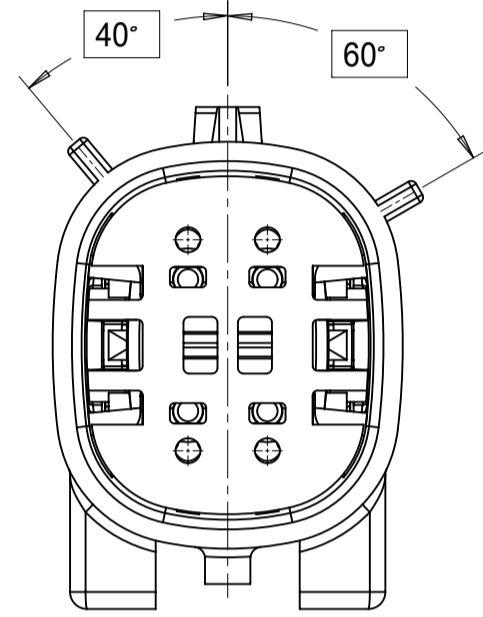

SHEET DESCRIPTION
CONFIGURATIONS

2X2 - STANDARD (STD)

2X2 - UL V0*

2X3 - STANDARD (STD)

2X3 - LENGTHENED

2X4 - STANDARD (STD)

2X6 - STANDARD (STD)

2X8 - STANDARD (STD)

2X10 - STANDARD (STD)

2X10 - UL V0*

UL V0 UNIQUE FEATURE

Partial1
SCALE 10:1

* MINOR GEOMETRY CHANGE THAN STANDARD CONFIGURATION.
SEE NOTE 2a FOR MORE INFORMATION

SYMBOLS	THIS DRAWING CONTAINS INFORMATION THAT IS PROPRIETARY TO MOLEX ELECTRONIC TECHNOLOGIES, LLC AND SHOULD NOT BE USED WITHOUT WRITTEN PERMISSION		CURRENT REV DESC:	 MX150 BLADE DUAL ROW SEALED ASSEMBLY MAT SEAL		
	DIMENSION UNITS	SCALE				
= 0	mm	1.5:1	EC NO: 171650 DRWN: PMANJUNATHAC 2018/01/03 CHK'D: MVANSLAMBROU 2018/02/16 APPR: MVANSLAMBROU 2018/02/16 INITIAL REVISION: DRWN: APROFFITT 2014/04/28 APPR: VKOSHY 2014/05/14	PRODUCT CUSTOMER DRAWING		
= 0	GENERAL TOLERANCES (UNLESS SPECIFIED)			DOCUMENT NUMBER		
= 0	ANGULAR TOL ± 1.0°			SD-33482-0001		
= 0	4 PLACES ±			DOC TYPE	DOC PART	REVISION
= 0	3 PLACES ±			PSD	001	E2
= 0	2 PLACES ± 0.1			MATERIAL NUMBER		
= 0	1 PLACE ± 0.2		CUSTOMER			
= 0	0 PLACES ±		GENERAL MARKET			
= 0	DRAFT WHERE APPLICABLE MUST REMAIN WITHIN DIMENSIONS		THIRD ANGLE PROJECTION	DRAWING	SERIES	SHEET NUMBER
				A1-SIZE	33482	2 OF 11

SHEET DESCRIPTION
KEY CONFIGURATIONS

2X2

KEY A

KEY B

KEY C

KEY D

2X3

KEY A