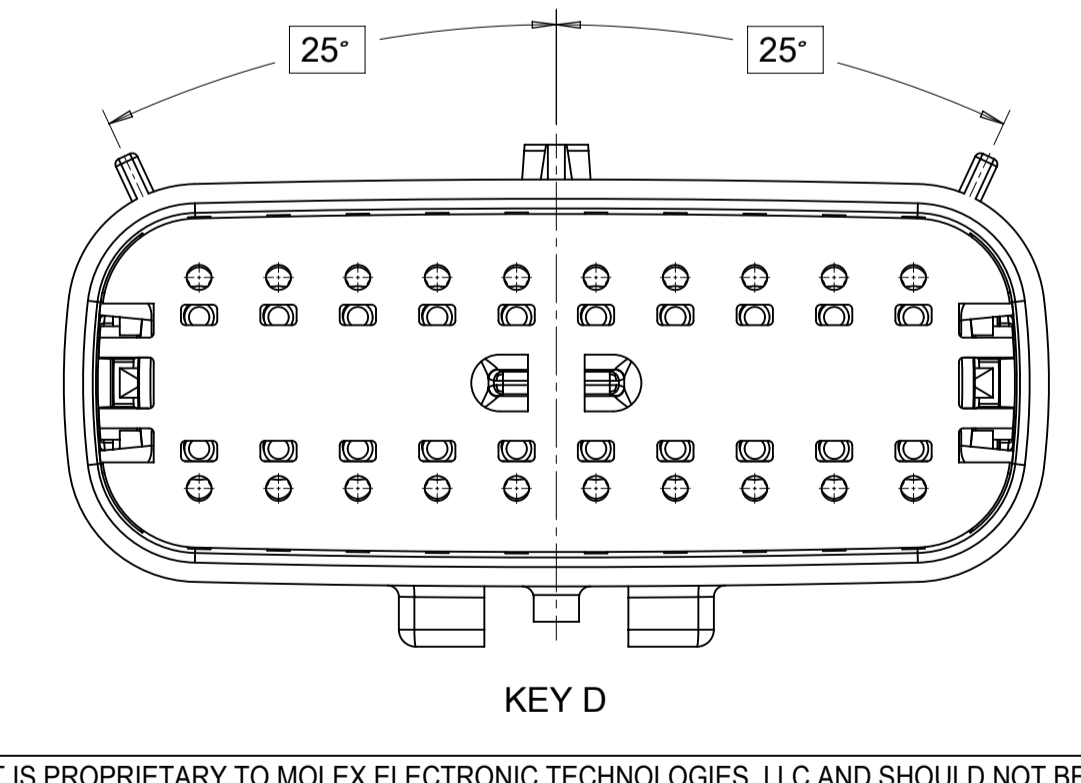

KEY C

KEY D

SYMBOLS = 0 = 0 = 0 = 0 = 0 = 0 = 0 = 0 = 0 = 0	THIS DRAWING CONTAINS INFORMATION THAT IS PROPRIETARY TO MOLEX ELECTRONIC TECHNOLOGIES, LLC AND SHOULD NOT BE USED WITHOUT WRITTEN PERMISSION	DIMENSION UNITS: mm SCALE: 3:1	CURRENT REV DESC: EC NO: 171650 DRWN: PMANJUNATHAC 2018/01/03 CHK'D: MVANSLAMBROU 2018/02/16 APPR: MVANSLAMBROU 2018/02/16	 MX150 BLADE DUAL ROW SEALED ASSEMBLY MAT SEAL		
	GENERAL TOLERANCES (UNLESS SPECIFIED) ANGULAR TOL ± 1.0° 4 PLACES ± 3 PLACES ± 2 PLACES ± 0.1 1 PLACE ± 0.2 0 PLACES ±	INITIAL REVISION: DRWN: APROFFITT 2014/04/28 APPR: VKOSHY 2014/05/14	PRODUCT CUSTOMER DRAWING DOCUMENT NUMBER: SD-33482-0001 DOC TYPE: PSD DOC PART: 001 REVISION: E2			
DRAFT WHERE APPLICABLE MUST REMAIN WITHIN DIMENSIONS	THIRD ANGLE PROJECTION	DRAWING: A1-SIZE SERIES: 33482	MATERIAL NUMBER: 33482 CUSTOMER: GENERAL MARKET	SHEET NUMBER: 4 OF 11