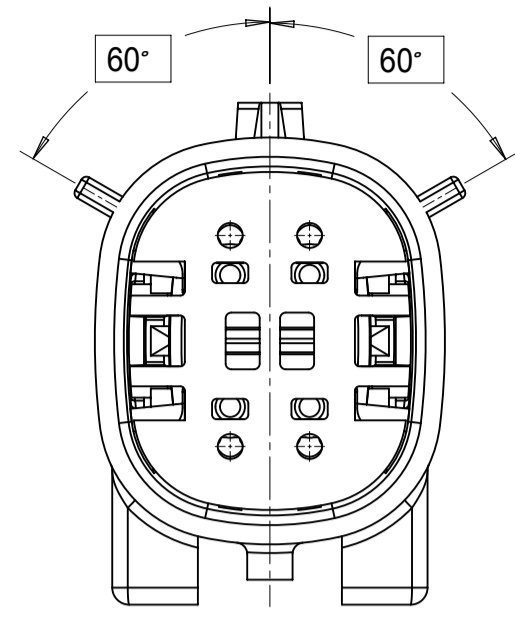

SHEET DESCRIPTION
CONFIGURATIONS

2X2 - STANDARD (STD)

2X2 - UL V0*

2X3 - STANDARD (STD)

2X3 - LENGTHENED

2X4 - STANDARD (STD)

2X6 - STANDARD (STD)

2X8 - STANDARD (STD)

2X10 - STANDARD (STD)

2X10 - UL V0*

UL V0 UNIQUE FEATURE

Partial1
SCALE 10:1

* MINOR GEOMETRY CHANGE THAN STANDARD CONFIGURATION.
SEE NOTE 2a FOR MORE INFORMATION

SYMBOLS	THIS DRAWING CONTAINS INFORMATION THAT IS PROPRIETARY TO MOLEX ELECTRONIC TECHNOLOGIES, LLC AND SHOULD NOT BE USED WITHOUT WRITTEN PERMISSION		CURRENT REV DESC:	 MX150 BLADE DUAL ROW SEALED ASSEMBLY MAT SEAL		
	DIMENSION UNITS	SCALE				
= 0	mm	1.5:1	EC NO: 171650 DRWN: PMANJUNATHAC 2018/01/03 CHK'D: MVANSLAMBROU 2018/02/16 APPR: MVANSLAMBROU 2018/02/16 INITIAL REVISION: DRWN: APROFFITT 2014/04/28 APPR: VKOSHY 2014/05/14	PRODUCT CUSTOMER DRAWING		
= 0	GENERAL TOLERANCES (UNLESS SPECIFIED)			DOCUMENT NUMBER		
= 0	ANGULAR TOL ± 1.0°			SD-33482-0001		
= 0	4 PLACES ±			DOC TYPE	DOC PART	REVISION
= 0	3 PLACES ±			PSD	001	E2
= 0	2 PLACES ± 0.1			MATERIAL NUMBER		
= 0	1 PLACE ± 0.2		CUSTOMER			
= 0	0 PLACES ±		GENERAL MARKET			
= 0	DRAFT WHERE APPLICABLE MUST REMAIN WITHIN DIMENSIONS		THIRD ANGLE PROJECTION	DRAWING	SERIES	SHEET NUMBER
				A1-SIZE	33482	2 OF 11

SHEET DESCRIPTION
KEY CONFIGURATIONS

2X2

KEY A

KEY B

KEY C

KEY D

2X3

KEY A