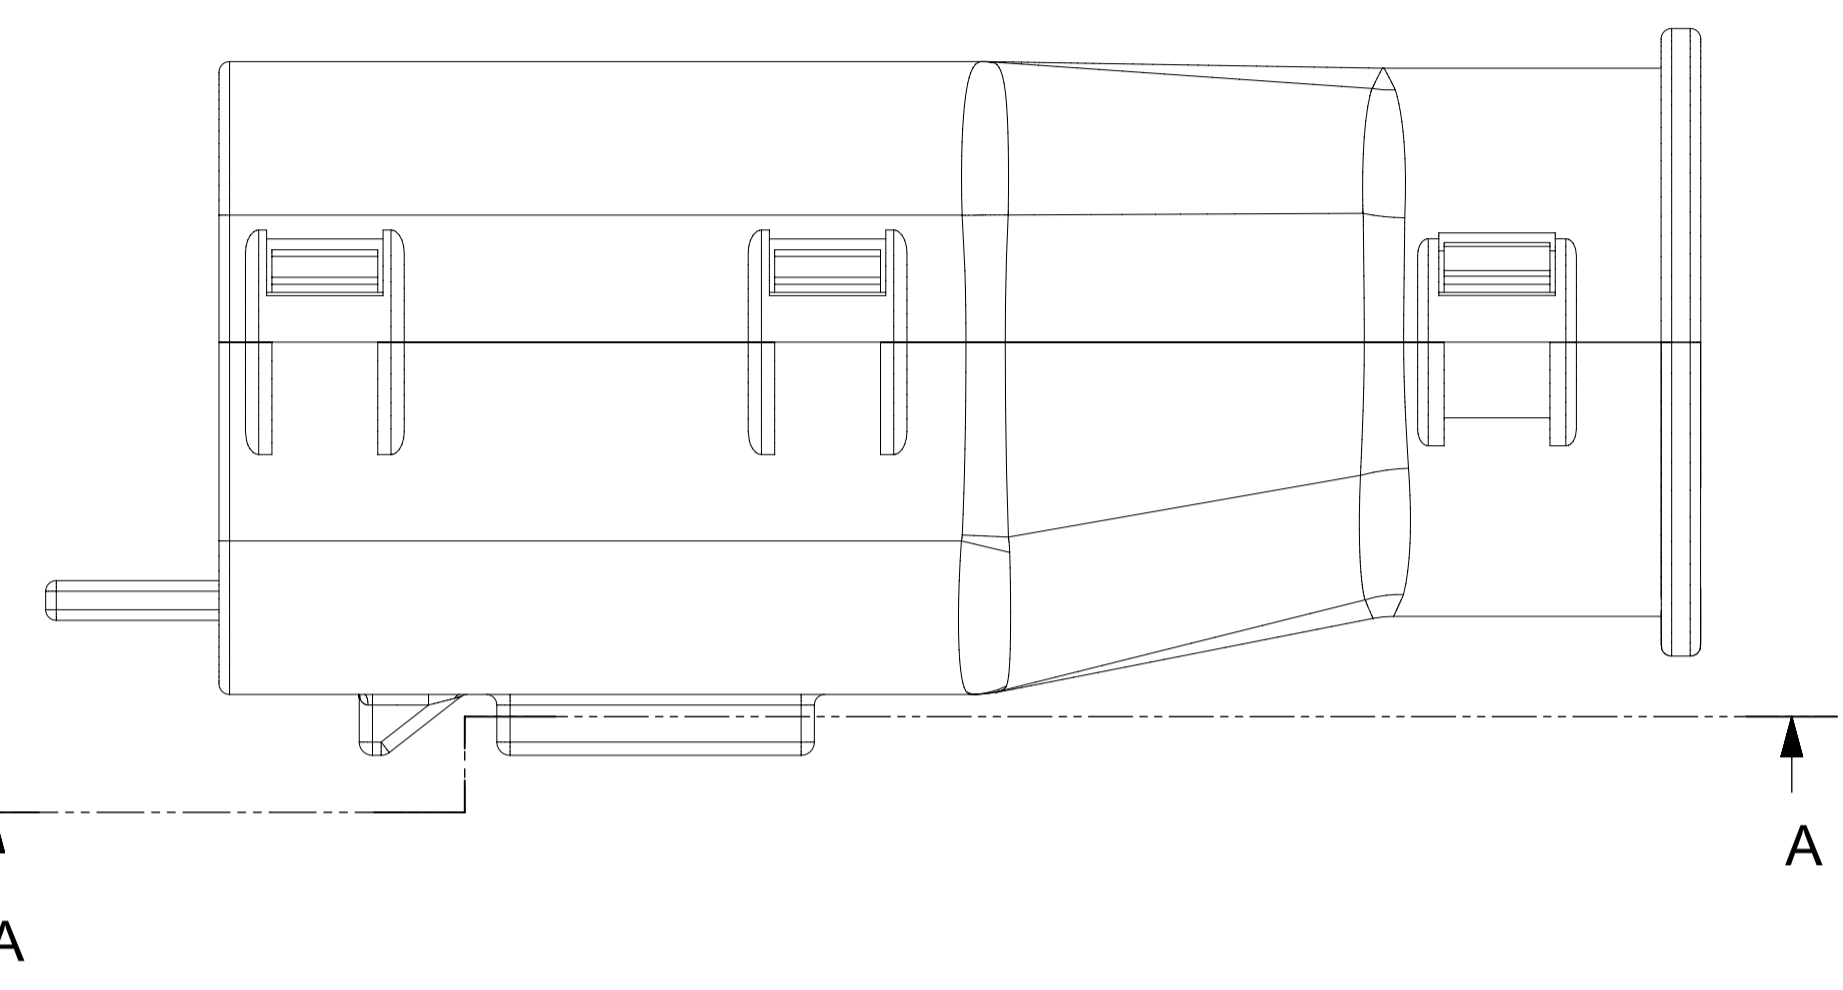

SECTION A-A