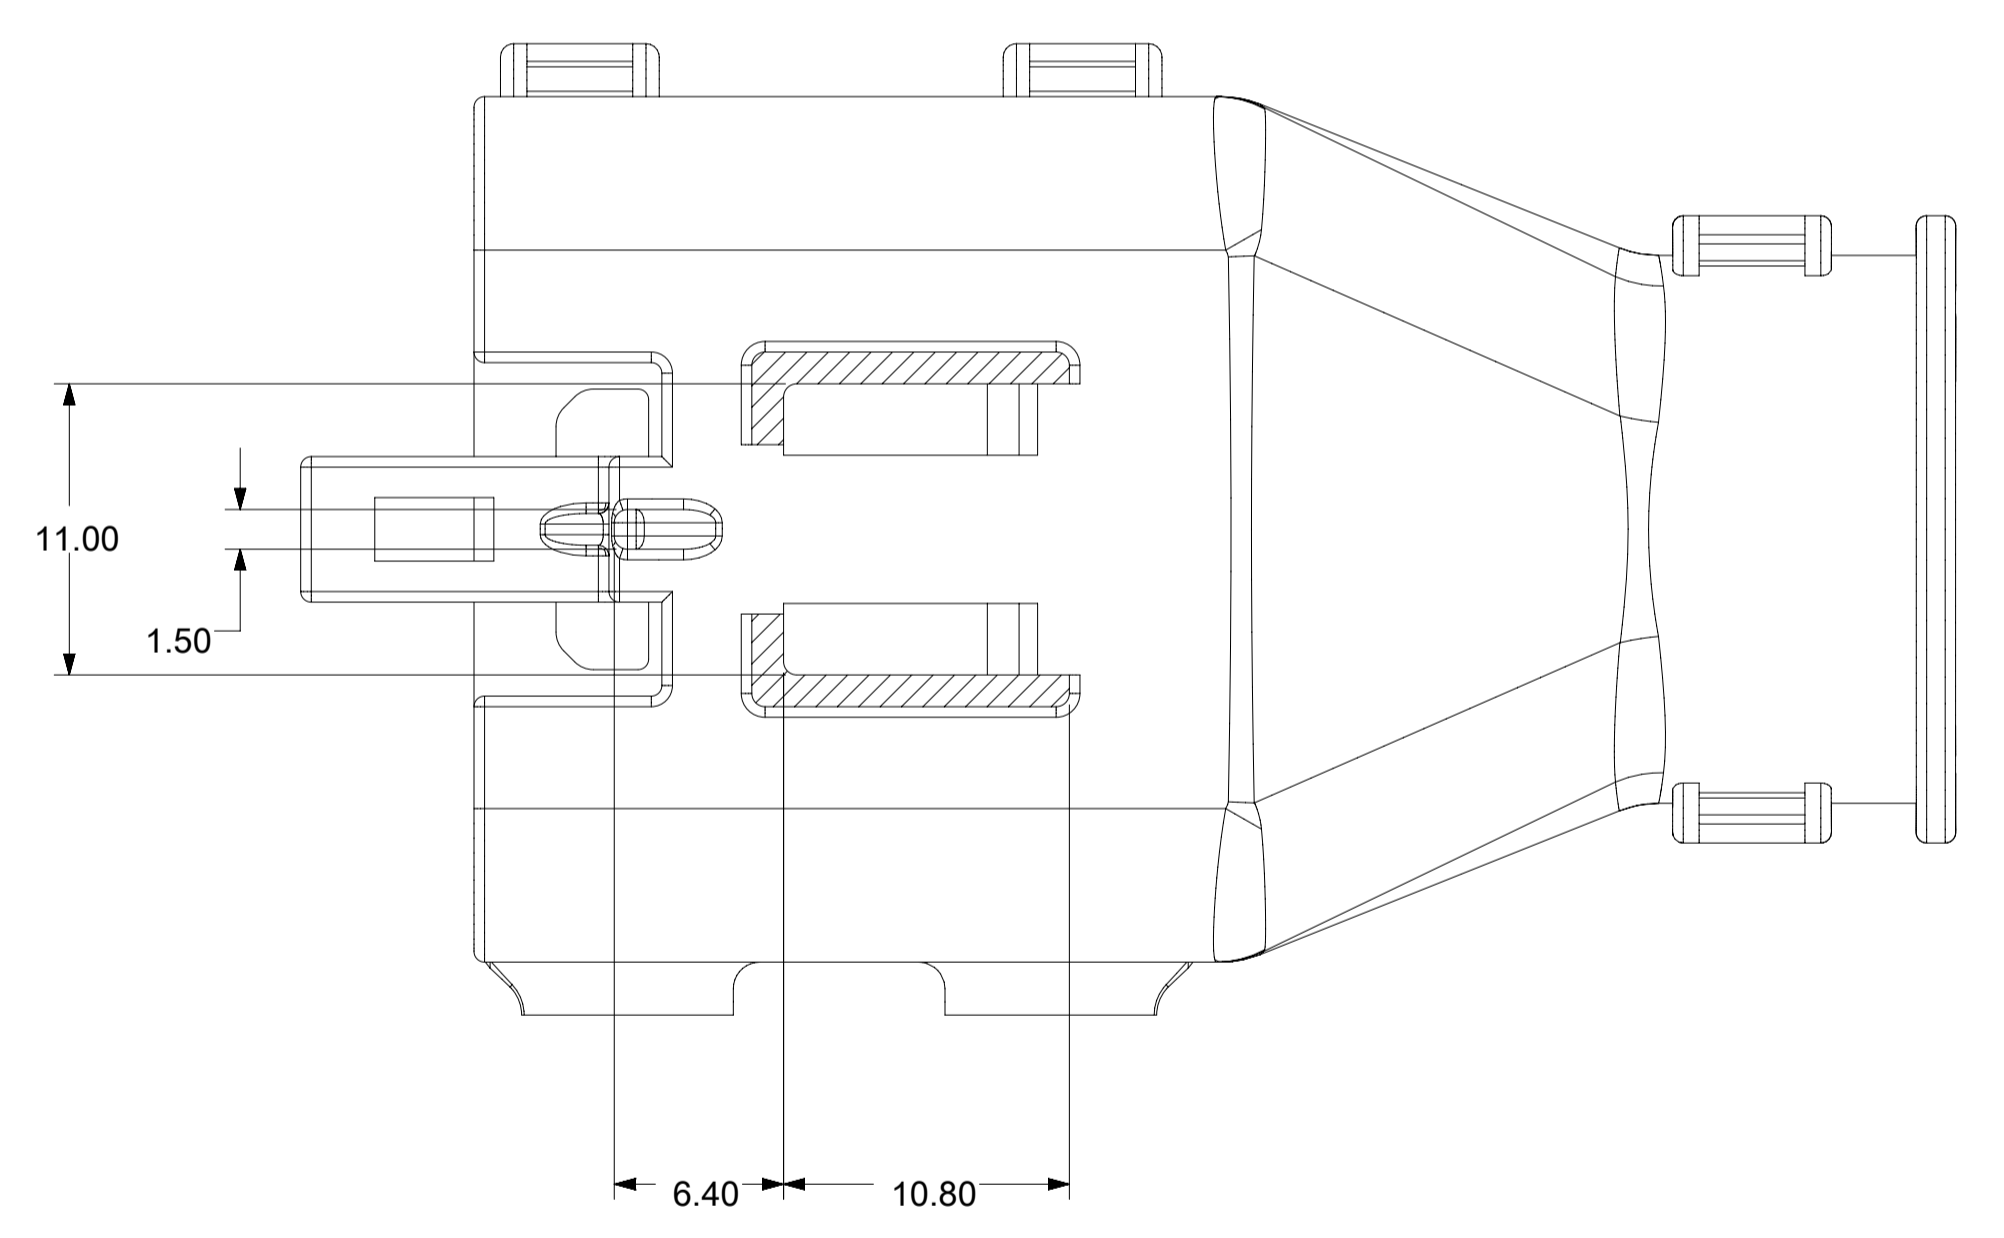

SECTION A-A