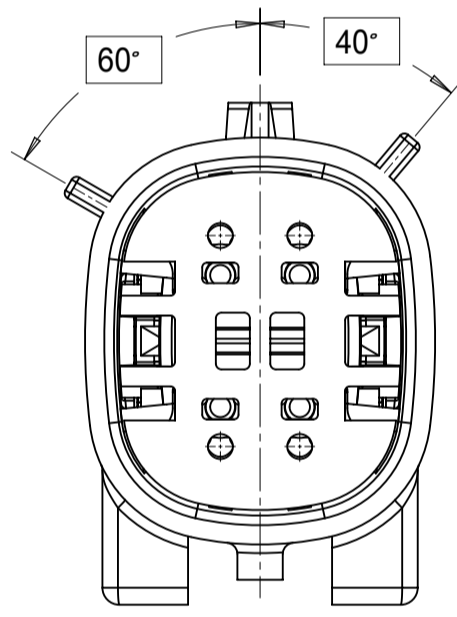

SHEET DESCRIPTION
CONFIGURATIONS

2X2 - STANDARD (STD)

2X2 - UL V0*

2X3 - STANDARD (STD)

2X3 - LENGTHENED

2X4 - STANDARD (STD)

2X6 - STANDARD (STD)

2X8 - STANDARD (STD)

2X10 - STANDARD (STD)

2X10 - UL V0*

UL V0 UNIQUE FEATURE

Partial1
SCALE 10:1

* MINOR GEOMETRY CHANGE THAN STANDARD CONFIGURATION.
SEE NOTE 2a FOR MORE INFORMATION

SYMBOLS	THIS DRAWING CONTAINS INFORMATION THAT IS PROPRIETARY TO MOLEX ELECTRONIC TECHNOLOGIES, LLC AND SHOULD NOT BE USED WITHOUT WRITTEN PERMISSION		CURRENT REV DESC:	 MX150 BLADE DUAL ROW SEALED ASSEMBLY MAT SEAL		
	DIMENSION UNITS	SCALE				
= 0	mm	1.5:1	EC NO: 171650 DRWN: PMANJUNATHAC 2018/01/03 CHK'D: MVANSLAMBROU 2018/02/16 APPR: MVANSLAMBROU 2018/02/16 INITIAL REVISION: DRWN: APROFFITT 2014/04/28 APPR: VKOSHY 2014/05/14	PRODUCT CUSTOMER DRAWING		
= 0	GENERAL TOLERANCES (UNLESS SPECIFIED)			DOCUMENT NUMBER		
= 0	ANGULAR TOL ± 1.0°			SD-33482-0001		
= 0	4 PLACES ±			DOC TYPE	DOC PART	REVISION
= 0	3 PLACES ±			PSD	001	E2
= 0	2 PLACES ± 0.1			MATERIAL NUMBER		
= 0	1 PLACE ± 0.2		CUSTOMER			
= 0	0 PLACES ±		GENERAL MARKET			
= 0	DRAFT WHERE APPLICABLE MUST REMAIN WITHIN DIMENSIONS		THIRD ANGLE PROJECTION	DRAWING	SERIES	SHEET NUMBER
				A1-SIZE	33482	2 OF 11

SHEET DESCRIPTION
KEY CONFIGURATIONS

2X2

KEY A

KEY B

KEY C

KEY D

2X3

KEY A

KEY B

KEY C

KEY D

2X4

KEY A

KEY B

KEY C

KEY D