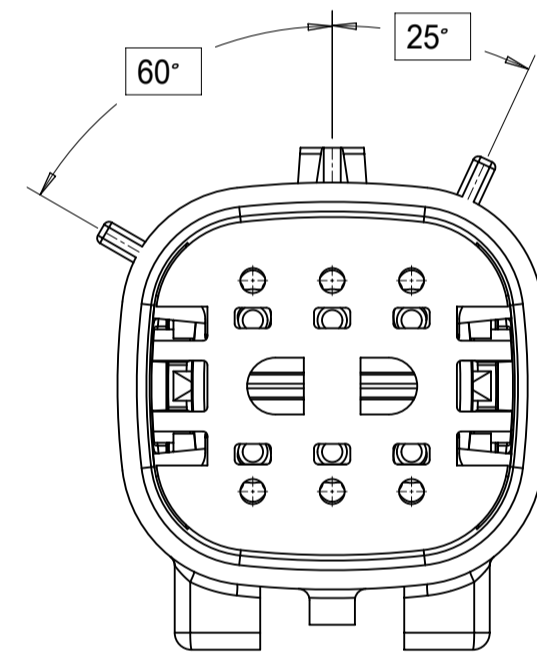

2X10 - STANDARD (STD)

2X10 - UL V0*

UL V0 UNIQUE FEATURE

Partial1
SCALE 10:1

* MINOR GEOMETRY CHANGE THAN STANDARD CONFIGURATION.
SEE NOTE 2a FOR MORE INFORMATION

SYMBOLS	THIS DRAWING CONTAINS INFORMATION THAT IS PROPRIETARY TO MOLEX ELECTRONIC TECHNOLOGIES, LLC AND SHOULD NOT BE USED WITHOUT WRITTEN PERMISSION		CURRENT REV DESC:	 MX150 BLADE DUAL ROW SEALED ASSEMBLY MAT SEAL		
	DIMENSION UNITS	SCALE				
= 0	mm	1.5:1	EC NO: 171650 DRWN: PMANJUNATHAC 2018/01/03 CHK'D: MVANSLAMBROU 2018/02/16 APPR: MVANSLAMBROU 2018/02/16 INITIAL REVISION: DRWN: APROFFITT 2014/04/28 APPR: VKOSHY 2014/05/14	PRODUCT CUSTOMER DRAWING		
= 0	GENERAL TOLERANCES (UNLESS SPECIFIED)			DOCUMENT NUMBER		
= 0	ANGULAR TOL ± 1.0°			SD-33482-0001		
= 0	4 PLACES ±			DOC TYPE	DOC PART	REVISION
= 0	3 PLACES ±			PSD	001	E2
= 0	2 PLACES ± 0.1			MATERIAL NUMBER		
= 0	1 PLACE ± 0.2		CUSTOMER			
= 0	0 PLACES ±		GENERAL MARKET			
= 0	DRAFT WHERE APPLICABLE MUST REMAIN WITHIN DIMENSIONS		THIRD ANGLE PROJECTION	DRAWING	SERIES	SHEET NUMBER
				A1-SIZE	33482	2 OF 11

SHEET DESCRIPTION
KEY CONFIGURATIONS

2X2

KEY A

KEY B

KEY C

KEY D

2X3

KEY A

KEY B

KEY C

KEY D

2X4

KEY A

KEY B

KEY C

KEY D