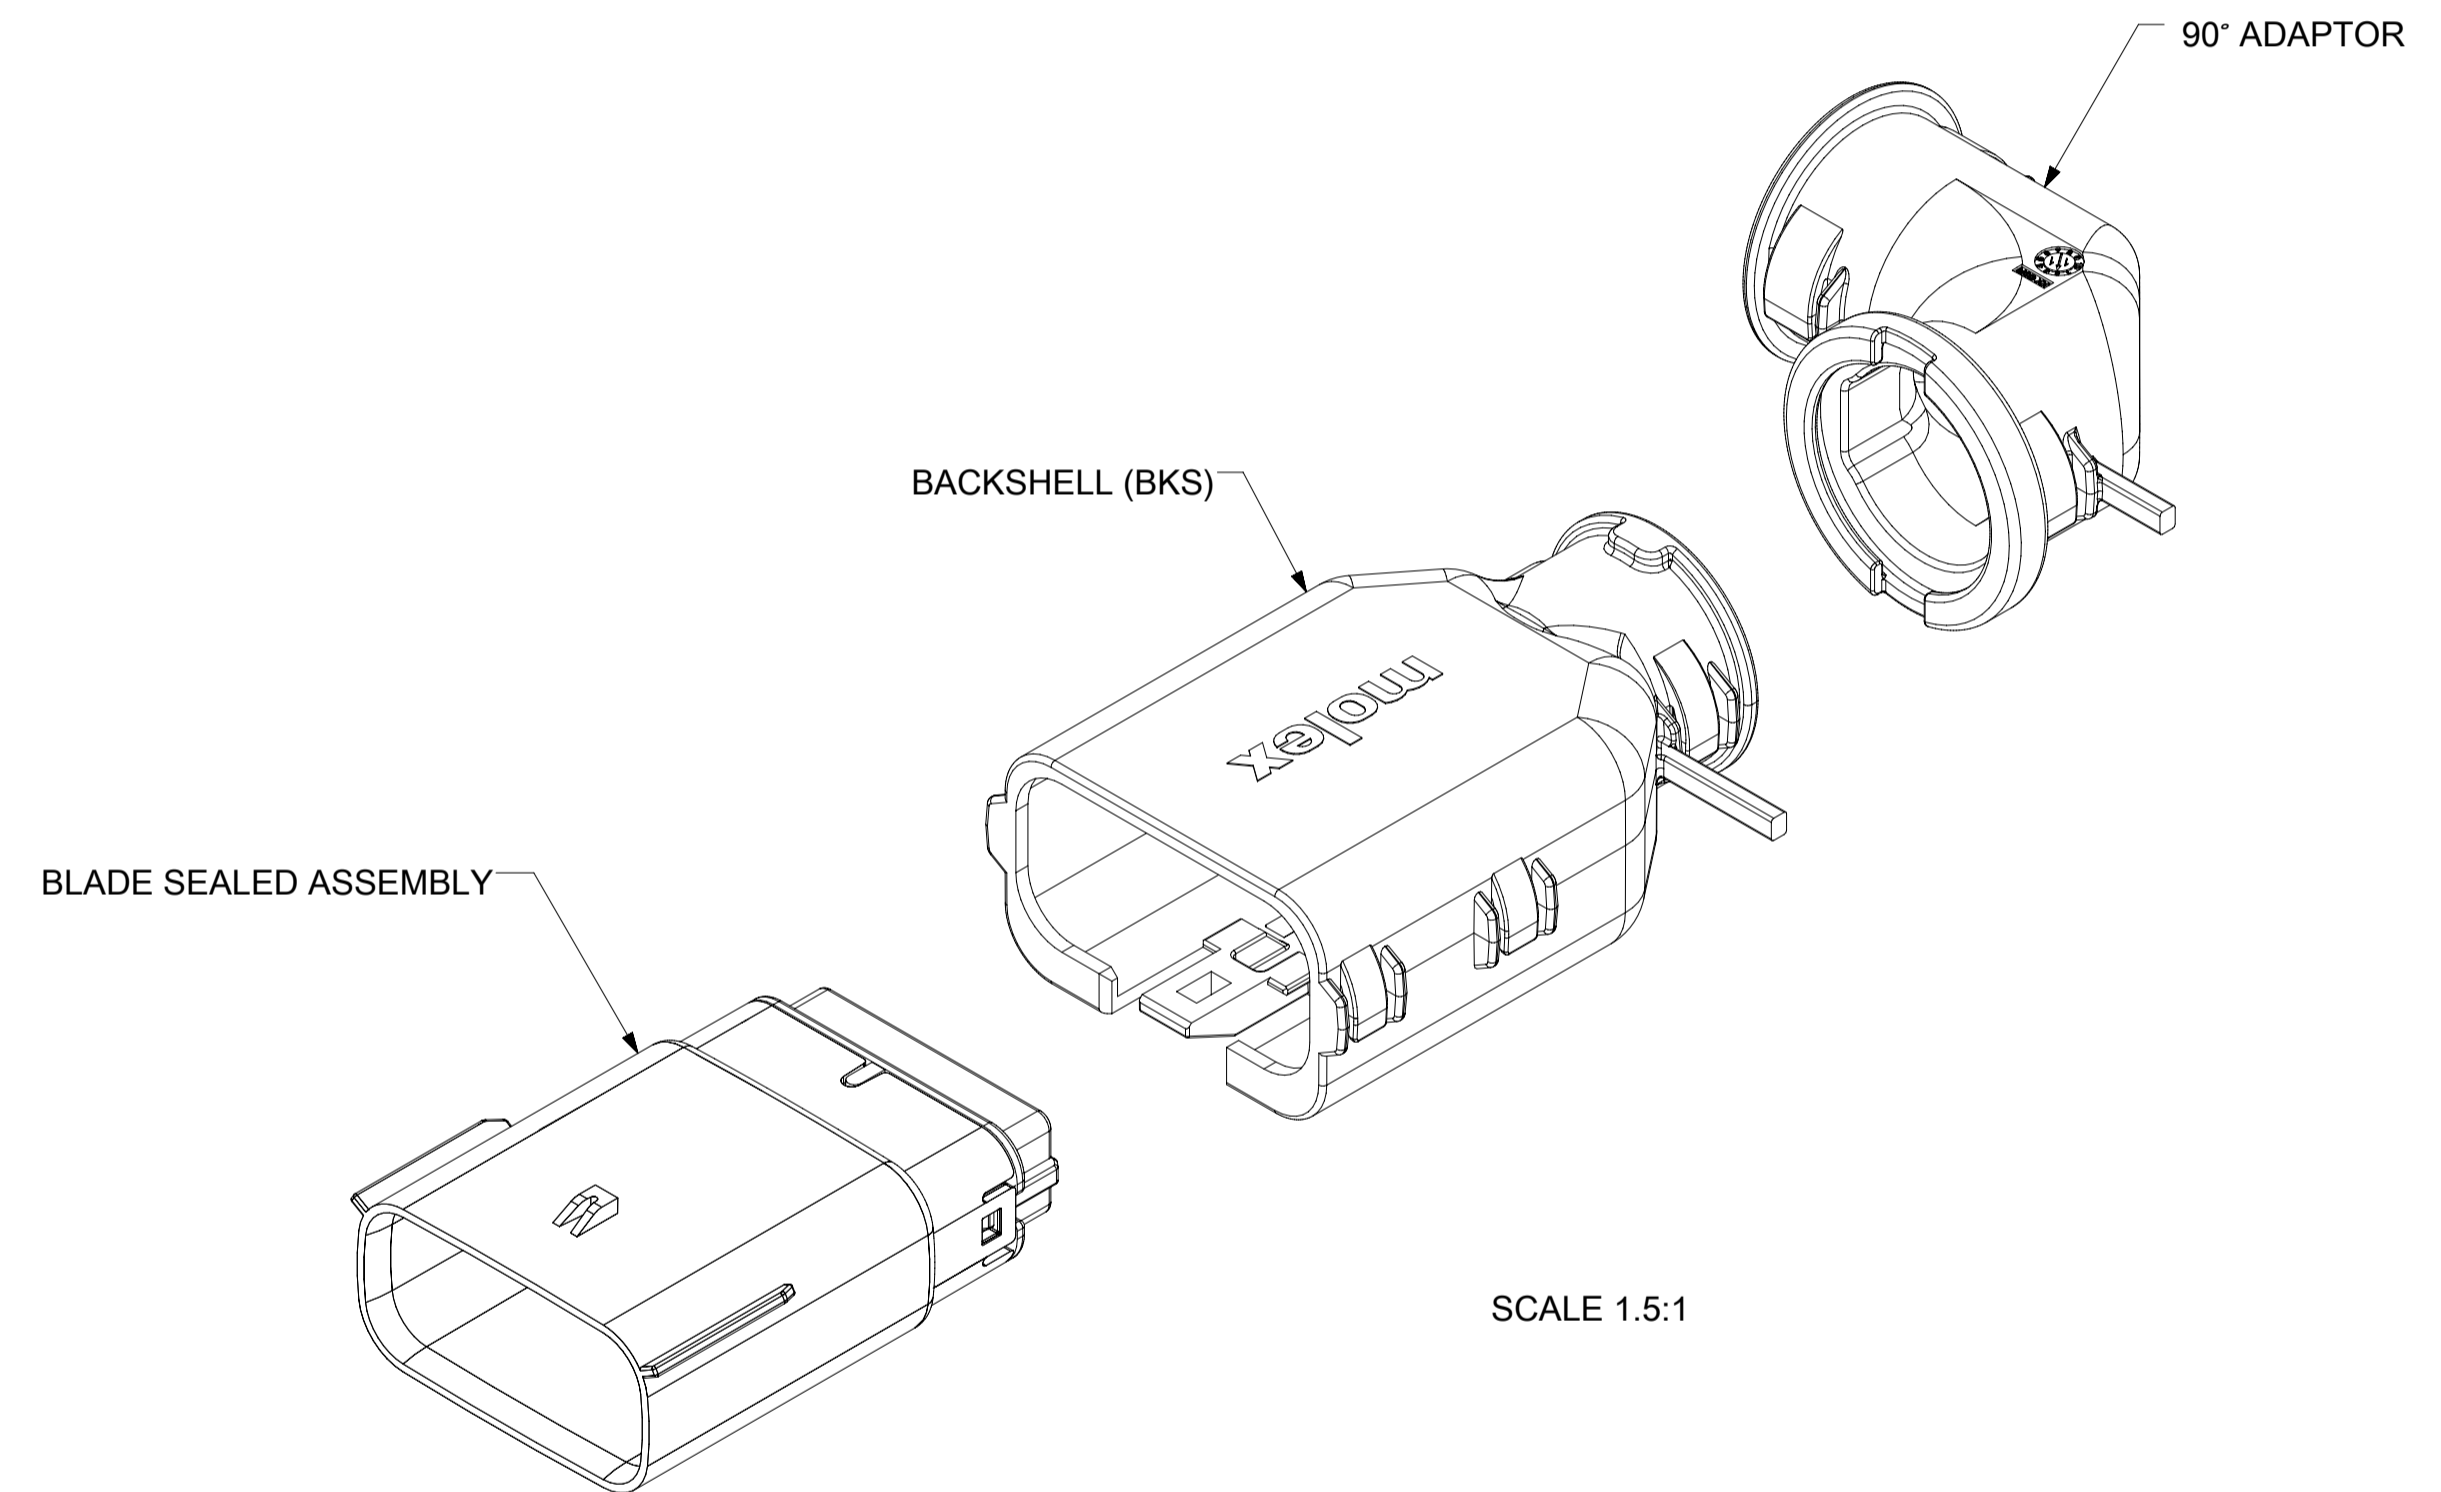

BACKSHELL FEATURES

- 1 - WITH RIBS
- 2 - WITHOUT RIBS
- 3 - 90° ADAPTOR

MX150 CIRCUIT SIZE 04, 06, 08, 12, 16, 20

SYMBOLS	THIS DRAWING CONTAINS INFORMATION THAT IS PROPRIETARY TO MOLEX ELECTRONIC TECHNOLOGIES, LLC AND SHOULD NOT BE USED WITHOUT WRITTEN PERMISSION		CURRENT REV DESC:									
	DIMENSION UNITS	SCALE						EC NO: 171650	DRWN: PMANJUNATHAC 2018/01/03	DOC TYPE	DOC PART	REVISION
▽ = 0	mm	1.5:1	DRWN: APROFFITT 2014/04/28	CHK'D: MVANSLAMBROU 2018/02/16	SD-33482-0001	PSD	001	E2				
▽ = 0	GENERAL TOLERANCES (UNLESS SPECIFIED)		APPR: VKOSHY 2014/05/14	APPR: MVANSLAMBROU 2018/02/16					PRODUCT CUSTOMER DRAWING			
▽ = 0	ANGULAR TOL ± 1.0°		INITIAL REVISION:		DOCUMENT NUMBER			SHEET NUMBER				
▽ = 0	4 PLACES ±		DRWN: APROFFITT 2014/04/28		MATERIAL NUMBER			CUSTOMER				
▽ = 0	3 PLACES ±		APPR: VKOSHY 2014/05/14		SERIES			SHEET NUMBER				
▽ = 0	2 PLACES ± 0.1		DRAWING		GENERAL MARKET			7 OF 11				
▽ = 0	1 PLACE ± 0.2		THIRD ANGLE PROJECTION		CUSTOMER			7 OF 11				
▽ = 0	0 PLACES ±		DRAWING		CUSTOMER			7 OF 11				
▽ = 0	DRAFT WHERE APPLICABLE MUST REMAIN WITHIN DIMENSIONS		A1-SIZE		CUSTOMER			7 OF 11				
▽ = 0			SERIES		CUSTOMER			7 OF 11				
▽ = 0			33482		CUSTOMER			7 OF 11