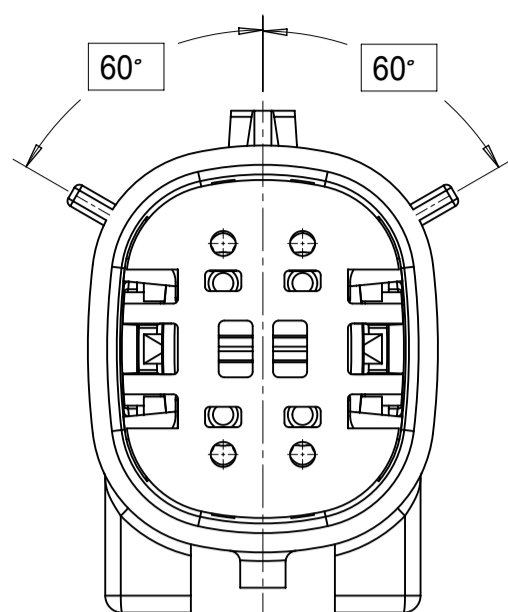

SHEET DESCRIPTION
CONFIGURATIONS

2X2 - STANDARD (STD)

2X2 - UL V0*

2X3 - STANDARD (STD)

2X3 - LENGTHENED

2X4 - STANDARD (STD)

2X6 - STANDARD (STD)

2X8 - STANDARD (STD)

2X10 - STANDARD (STD)

2X10 - UL V0*

UL V0 UNIQUE FEATURE
Partial1
SCALE 10:1

* MINOR GEOMETRY CHANGE THAN STANDARD CONFIGURATION.
SEE NOTE 2a FOR MORE INFORMATION

SYMBOLS = 0

SHEET DESCRIPTION
KEY CONFIGURATIONS

2X2

KEY A

KEY B

KEY C

KEY D

2X3

KEY A

KEY B