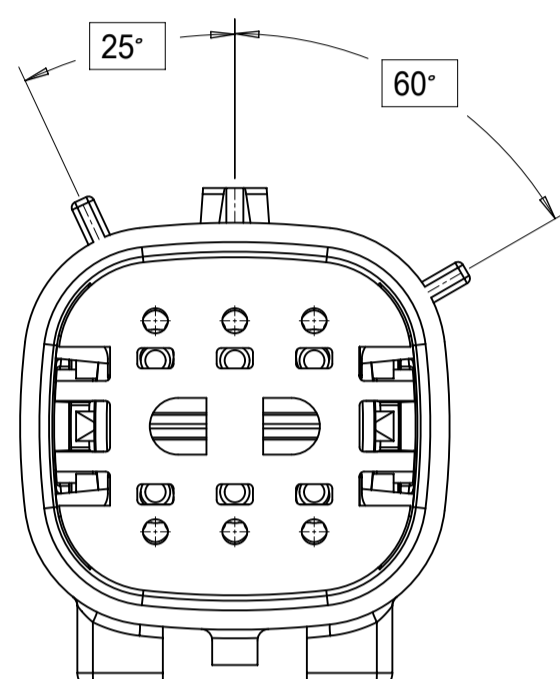

2X10 - STANDARD (STD)

2X10 - UL V0*

UL V0 UNIQUE FEATURE
Partial1
SCALE 10:1

* MINOR GEOMETRY CHANGE THAN STANDARD CONFIGURATION.
SEE NOTE 2a FOR MORE INFORMATION

SYMBOLS = 0

SHEET DESCRIPTION
KEY CONFIGURATIONS

2X2

KEY A

KEY B

KEY C

KEY D

2X3

KEY A

KEY B