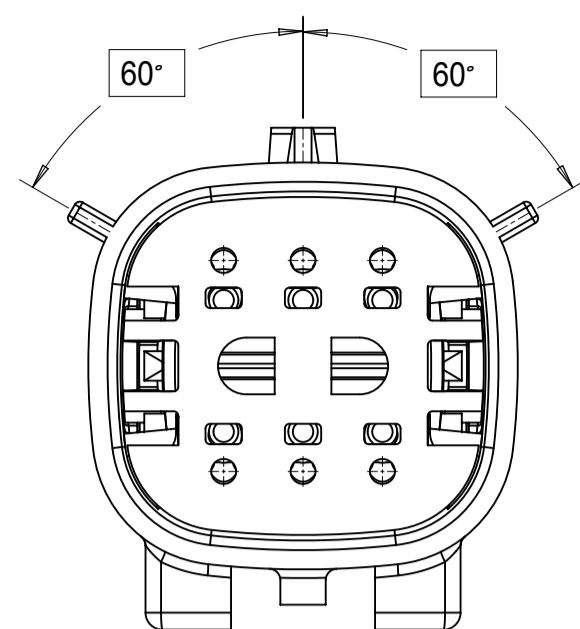

SHEET DESCRIPTION
CONFIGURATIONS

2X2 - STANDARD (STD)

2X2 - UL V0*

2X3 - STANDARD (STD)

2X3 - LENGTHENED

2X4 - STANDARD (STD)

2X6 - STANDARD (STD)

2X8 - STANDARD (STD)

2X10 - STANDARD (STD)

2X10 - UL V0*

UL V0 UNIQUE FEATURE
Partial1
SCALE 10:1

* MINOR GEOMETRY CHANGE THAN STANDARD CONFIGURATION.
SEE NOTE 2a FOR MORE INFORMATION

SYMBOLS = 0

SHEET DESCRIPTION
KEY CONFIGURATIONS

2X2

KEY A

KEY B

KEY C

KEY D

2X3

KEY A

KEY B