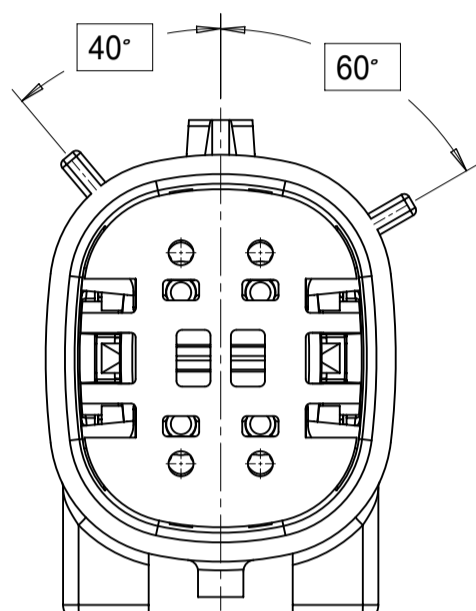

SHEET DESCRIPTION
CONFIGURATIONS

2X2 - STANDARD (STD)

2X2 - UL V0*

2X3 - STANDARD (STD)

2X3 - LENGTHENED

2X4 - STANDARD (STD)

2X6 - STANDARD (STD)

2X8 - STANDARD (STD)

2X10 - STANDARD (STD)

2X10 - UL V0*

UL V0 UNIQUE FEATURE
Partial1
SCALE 10:1

* MINOR GEOMETRY CHANGE THAN STANDARD CONFIGURATION.
SEE NOTE 2a FOR MORE INFORMATION

SYMBOLS = 0

SHEET DESCRIPTION
KEY CONFIGURATIONS

2X2

KEY A

KEY B

KEY C

KEY D

2X3

KEY A

KEY B