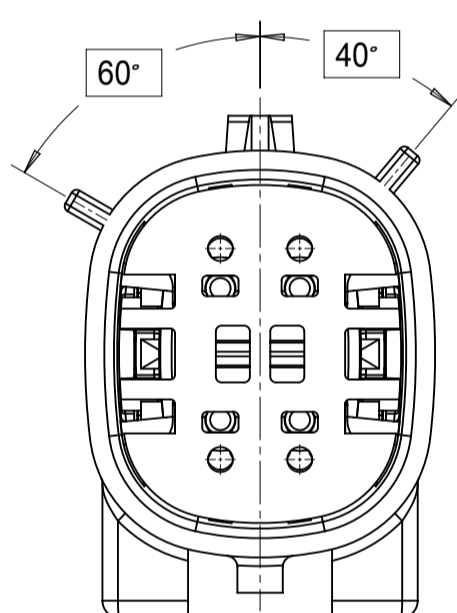

SHEET DESCRIPTION
CONFIGURATIONS

2X2 - STANDARD (STD)

2X2 - UL V0*

2X3 - STANDARD (STD)

2X3 - LENGTHENED

2X4 - STANDARD (STD)

2X6 - STANDARD (STD)

2X8 - STANDARD (STD)

2X10 - STANDARD (STD)

2X10 - UL V0*

UL V0 UNIQUE FEATURE
Partial1
SCALE 10:1

* MINOR GEOMETRY CHANGE THAN STANDARD CONFIGURATION.
SEE NOTE 2a FOR MORE INFORMATION

SYMBOLS = 0

SHEET DESCRIPTION
KEY CONFIGURATIONS

2X2

KEY A

KEY B

KEY C

KEY D

2X3

KEY A

KEY B