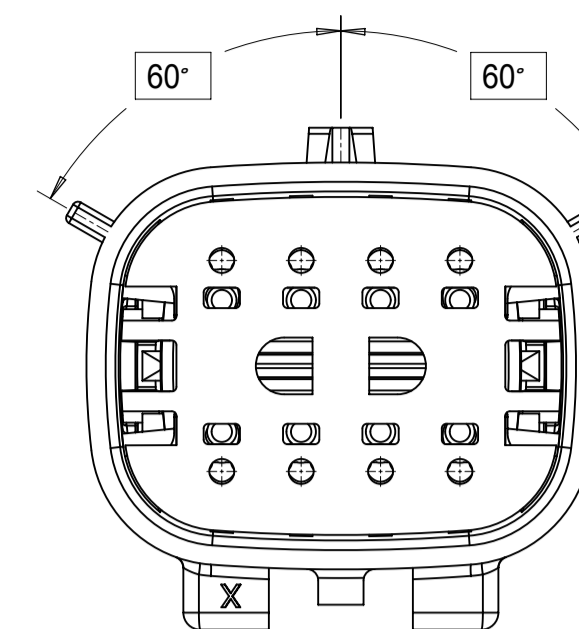

SHEET DESCRIPTION
KEY CONFIGURATIONS

2X2

2X3

2X4

KEY A

THIS DRAWING CONTAINS INFORMATION THAT IS PROPRIETARY TO MOLEX ELECTRONIC TECHNOLOGIES, LLC AND SHOULD NOT BE USED WITHOUT WRITTEN PERMISSION

SYMBOLS	DIMENSION UNITS	SCALE
	mm	3:1
	GENERAL TOLERANCES (UNLESS SPECIFIED)	
	ANGULAR TOL ± 1.0°	
	4 PLACES ±	
	3 PLACES ±	
	2 PLACES ± 0.1	
	1 PLACE ± 0.2	
	0 PLACES ±	
	DRAFT WHERE APPLICABLE MUST REMAIN WITHIN DIMENSIONS	

CURRENT REV DESC:		
EC NO:	171650	
DRWN:	PMANJUNATHAC	2018/01/03
CHK'D:	MVANSLAMBROU	2018/02/16
APPR:	MVANSLAMBROU	2018/02/16
INITIAL REVISION:		
DRWN:	APROFFITT	2014/04/28
APPR:	VKOSHY	2014/05/14
THIRD ANGLE PROJECTION	DRAWING	SERIES
	A1-SIZE	33482

molex		
MX150 BLADE DUAL ROW SEALED ASSEMBLY MAT SEAL		
PRODUCT CUSTOMER DRAWING		
DOCUMENT NUMBER	DOC TYPE	DOC PART
SD-33482-0001	PSD	001
MATERIAL NUMBER	CUSTOMER	SHEET NUMBER
	GENERAL MARKET	3 OF 11