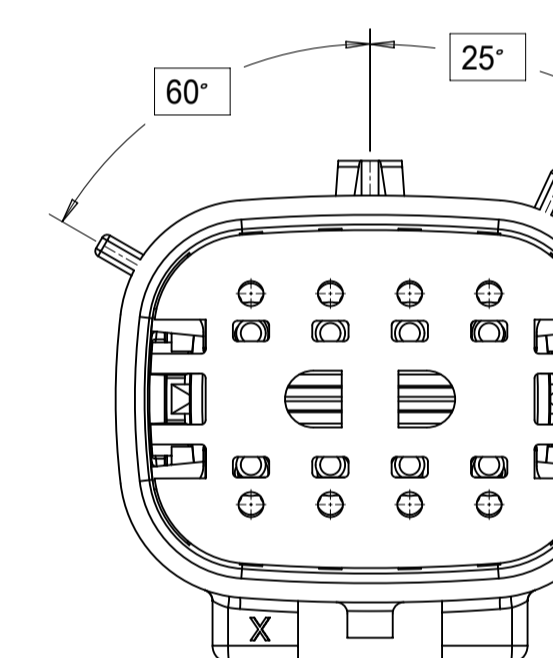

2X10 - STANDARD (STD)

2X10 - UL V0*

UL V0 UNIQUE FEATURE
Partial1
SCALE 10:1

* MINOR GEOMETRY CHANGE THAN STANDARD CONFIGURATION.
SEE NOTE 2a FOR MORE INFORMATION

SYMBOLS = 0

SHEET DESCRIPTION
KEY CONFIGURATIONS

2X2

KEY A

KEY B

KEY C

KEY D

2X3

KEY A

KEY B

KEY C

KEY D

2X4

KEY A

KEY B

KEY C

KEY D

THIS DRAWING CONTAINS INFORMATION THAT IS PROPRIETARY TO MOLEX ELECTRONIC TECHNOLOGIES, LLC AND SHOULD NOT BE USED WITHOUT WRITTEN PERMISSION