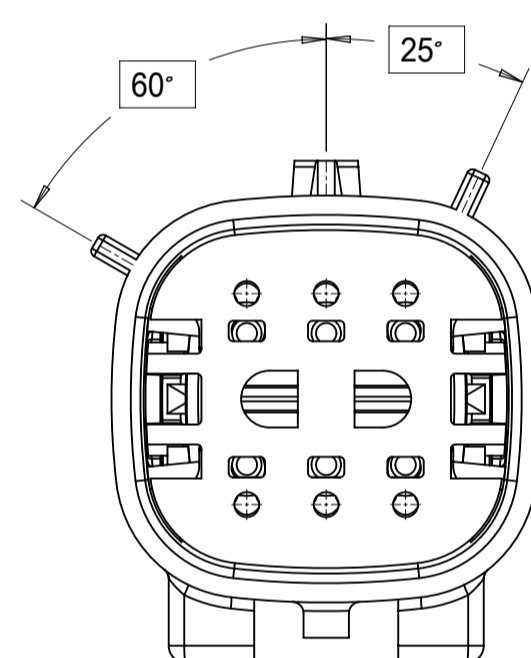

SHEET DESCRIPTION
CONFIGURATIONS

2X2 - STANDARD (STD)

2X2 - UL V0*

2X3 - STANDARD (STD)

2X3 - LENGTHENED

2X4 - STANDARD (STD)

2X6 - STANDARD (STD)

2X8 - STANDARD (STD)

2X10 - STANDARD (STD)

2X10 - UL V0*

UL V0 UNIQUE FEATURE
Partial1
SCALE 10:1

* MINOR GEOMETRY CHANGE THAN STANDARD CONFIGURATION.
SEE NOTE 2a FOR MORE INFORMATION

SYMBOLS = 0

SHEET DESCRIPTION
KEY CONFIGURATIONS

2X2

KEY A

KEY B

KEY C

KEY D

2X3

KEY A

KEY B