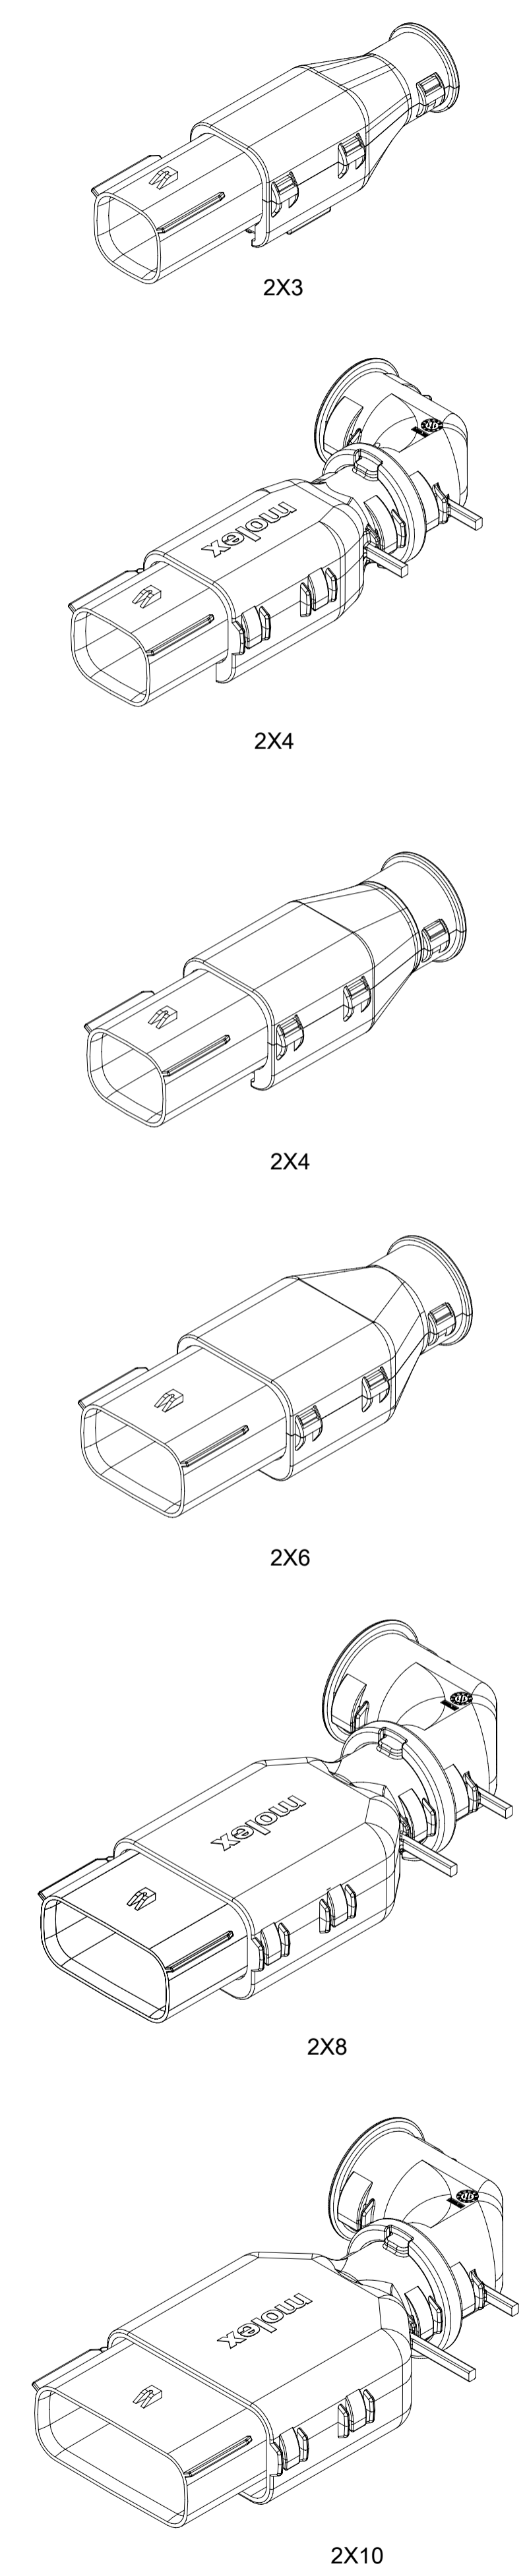

SHEET DESCRIPTION
BACKSHELL NOTES

BACKSHELL NOTES: VALID UNLESS OTHERWISE SPECIFIED

1. GENERAL:
a. APPLICATION SPECIFICATION SEE: AS-34951-001
-DESIGNED TO MATE WITH BLADE SEALED ASSEMBLY SPECIFIED IN MOLEX DRAWING SD-33482-0001.
-SYSTEM TO BE USED WITH WIRE WITHIN DIAMETER RANGE OF 1.2mm TO 2.69mm.
-COMPONENTS ARE OPTIONAL AND MUST BE PURCHASED SEPERATELY.
-DESIGN IS OWNED BY SCHLEMMER FOR SCHLEMMER BACKSHELL.
-DESIGN IS OWNED BY MOLEX FOR MOLEX BACKSHELL.
-90° ADAPTOR DESIGN IS OWNED BY MOLEX.
-FOR ADDITIONAL INFORMATION SEE THE BACKSHELL COMPONENT DRAWING SD-34950-0001.