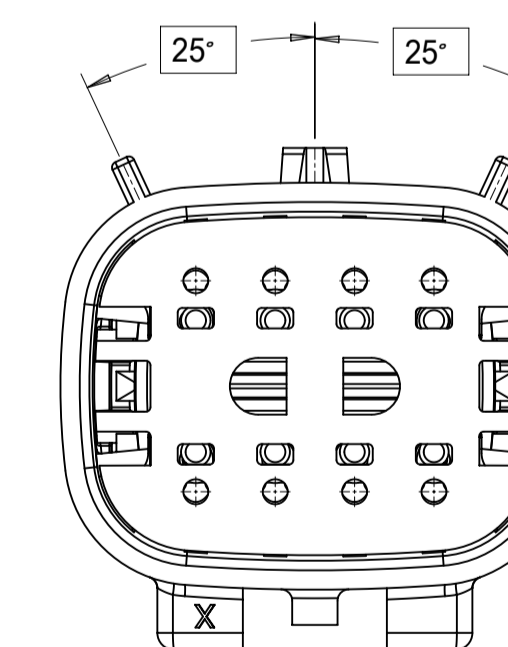

2X10 - STANDARD (STD)

2X10 - UL V0*

UL V0 UNIQUE FEATURE
Partial1
SCALE 10:1

* MINOR GEOMETRY CHANGE THAN STANDARD CONFIGURATION.
SEE NOTE 2a FOR MORE INFORMATION

SYMBOLS = 0

SHEET DESCRIPTION
KEY CONFIGURATIONS

2X2

KEY A

KEY B

KEY C

KEY D

2X3

KEY A

KEY B

KEY C

KEY D

2X4

KEY A

KEY B

KEY C

KEY D

THIS DRAWING CONTAINS INFORMATION THAT IS PROPRIETARY TO MOLEX ELECTRONIC TECHNOLOGIES, LLC AND SHOULD NOT BE USED WITHOUT WRITTEN PERMISSION