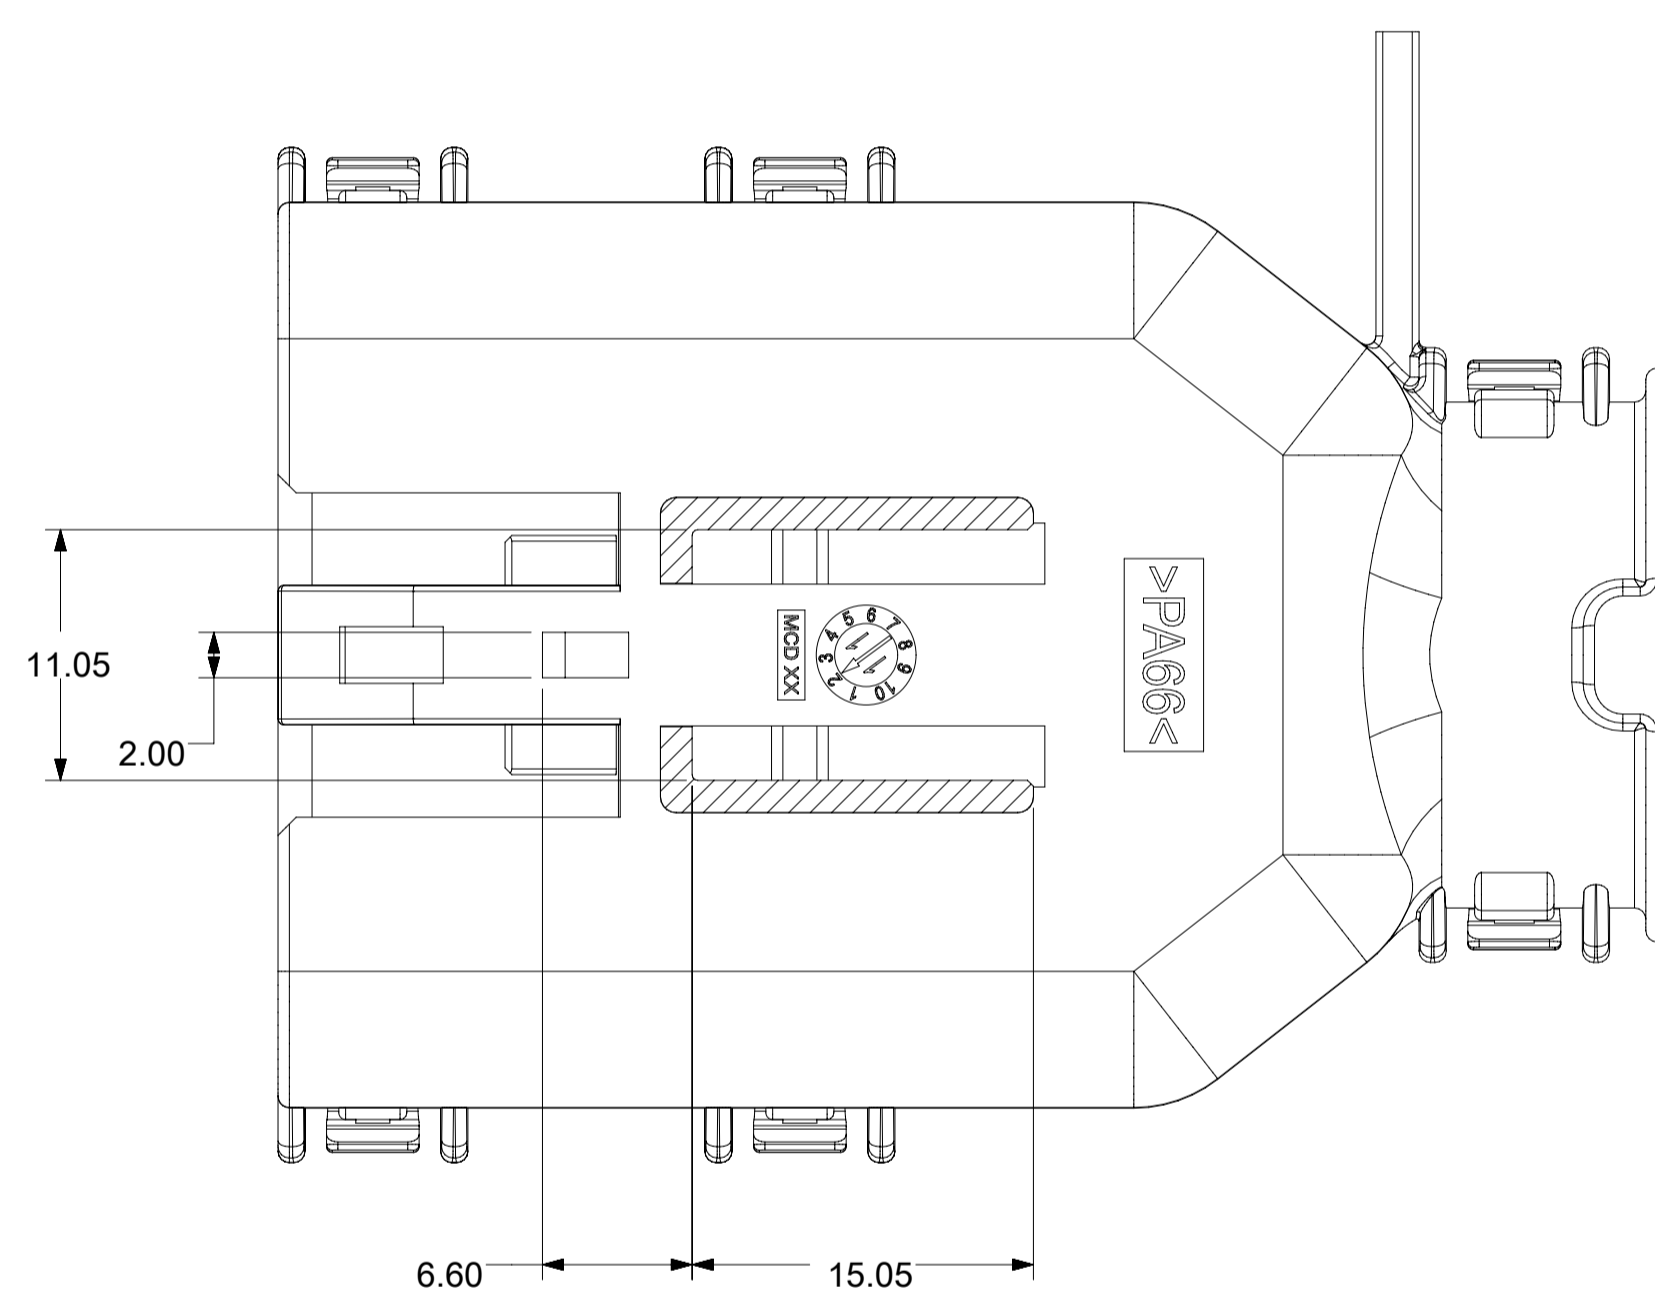

SHEET DESCRIPTION
MOLEX BACKSHELL

SECTION B-B

SYMBOLS = 0 = 0 = 0 = 0 = 0 = 0 = 0	THIS DRAWING CONTAINS INFORMATION THAT IS PROPRIETARY TO MOLEX ELECTRONIC TECHNOLOGIES, LLC AND SHOULD NOT BE USED WITHOUT WRITTEN PERMISSION DIMENSION UNITS: mm SCALE: 3:1	CURRENT REV DESC: EC NO: 171650 DRWN: PMANJUNATHAC 2018/01/03 CHK'D: MVANSLAMBROU 2018/02/16 APPR: MVANSLAMBROU 2018/02/16	 MX150 BLADE DUAL ROW SEALED ASSEMBLY MAT SEAL		
	GENERAL TOLERANCES (UNLESS SPECIFIED) ANGULAR TOL ± 1.0° 4 PLACES ± 3 PLACES ± 2 PLACES ± 0.1 1 PLACE ± 0.2 0 PLACES ±	INITIAL REVISION: DRWN: APROFFITT 2014/04/28 APPR: VKOSHY 2014/05/14	PRODUCT CUSTOMER DRAWING DOCUMENT NUMBER: SD-33482-0001 DOC TYPE: PSD DOC PART: 001 REVISION: E2	MATERIAL NUMBER: 33482 CUSTOMER: GENERAL MARKET	SHEET NUMBER: 9 OF 11