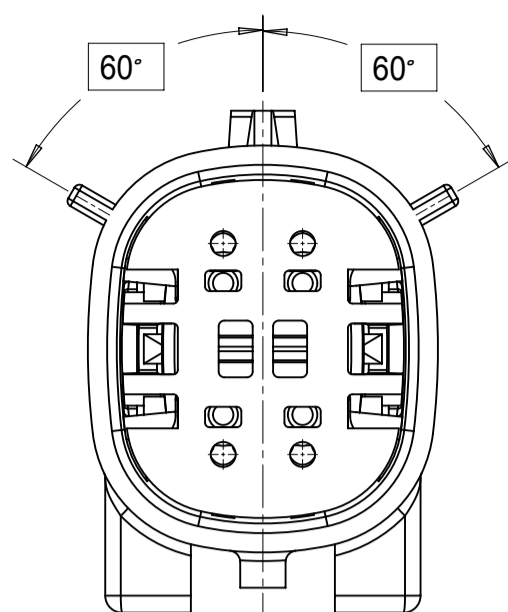

SHEET DESCRIPTION
CONFIGURATIONS

2X2 - STANDARD (STD)

2X2 - UL V0*

2X3 - STANDARD (STD)

2X3 - LENGTHENED

2X4 - STANDARD (STD)

2X6 - STANDARD (STD)

2X8 - STANDARD (STD)

2X10 - STANDARD (STD)

2X10 - UL V0*

UL V0 UNIQUE FEATURE
Partial1
SCALE 10:1

* MINOR GEOMETRY CHANGE THAN STANDARD CONFIGURATION.
SEE NOTE 2a FOR MORE INFORMATION

SYMBOLS	THIS DRAWING CONTAINS INFORMATION THAT IS PROPRIETARY TO MOLEX ELECTRONIC TECHNOLOGIES, LLC AND SHOULD NOT BE USED WITHOUT WRITTEN PERMISSION		CURRENT REV DESC:		molex
	DIMENSION UNITS	SCALE			
▽ = 0	mm	1.5:1	EC NO: 171650		MX150 BLADE DUAL ROW SEALED ASSEMBLY MAT SEAL
▽ = 0	GENERAL TOLERANCES (UNLESS SPECIFIED)		DRWN: PMANJUNATHAC 2018/01/03		
▽ = 0	ANGULAR TOL ± 1.0°		CHK'D: MVANSLAMBROU 2018/02/16		
▽ = 0	4 PLACES ±		APPR: MVANSLAMBROU 2018/02/16		
▽ = 0	3 PLACES ±		INITIAL REVISION:		
▽ = 0	2 PLACES ± 0.1		DRWN: APROFFITT 2014/04/28		
▽ = 0	1 PLACE ± 0.2		APPR: VKOSHY 2014/05/14		
▽ = 0	0 PLACES ±		THIRD ANGLE PROJECTION		
▽ = 0	DRAFT WHERE APPLICABLE MUST REMAIN WITHIN DIMENSIONS		DRAWING	SERIES	DOCUMENT NUMBER
			A1-SIZE	33482	SD-33482-0001
					DOC TYPE DOC PART REVISION
					PSD 001 E2
					PRODUCT CUSTOMER DRAWING
					CUSTOMER
					GENERAL MARKET
					SHEET NUMBER
					2 OF 11

SHEET DESCRIPTION
KEY CONFIGURATIONS

2X2

KEY A

KEY B

KEY C

KEY D

2X3

KEY A