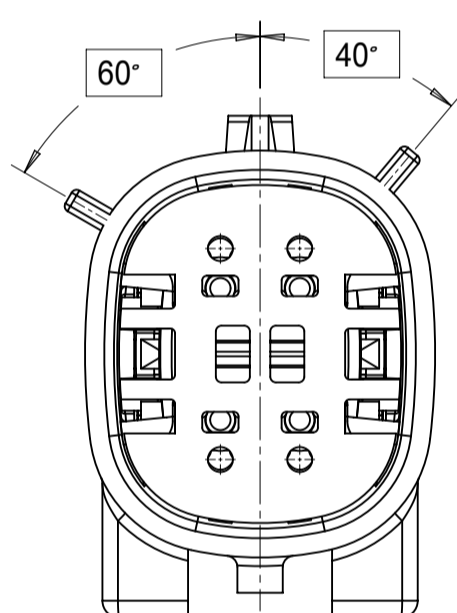

SHEET DESCRIPTION
CONFIGURATIONS

2X2 - STANDARD (STD)

2X2 - UL V0*

2X3 - STANDARD (STD)

2X3 - LENGTHENED

2X4 - STANDARD (STD)

2X6 - STANDARD (STD)

2X8 - STANDARD (STD)

2X10 - STANDARD (STD)

2X10 - UL V0*

UL V0 UNIQUE FEATURE
Partial1
SCALE 10:1

* MINOR GEOMETRY CHANGE THAN STANDARD CONFIGURATION.
SEE NOTE 2a FOR MORE INFORMATION

SYMBOLS	THIS DRAWING CONTAINS INFORMATION THAT IS PROPRIETARY TO MOLEX ELECTRONIC TECHNOLOGIES, LLC AND SHOULD NOT BE USED WITHOUT WRITTEN PERMISSION		CURRENT REV DESC:		molex
	DIMENSION UNITS	SCALE			
▽ = 0	mm	1.5:1	EC NO: 171650		MX150 BLADE DUAL ROW SEALED ASSEMBLY MAT SEAL
▽ = 0	GENERAL TOLERANCES (UNLESS SPECIFIED)		DRWN: PMANJUNATHAC 2018/01/03		
▽ = 0	ANGULAR TOL ± 1.0°		CHK'D: MVANSLAMBROU 2018/02/16		
▽ = 0	4 PLACES ±		APPR: MVANSLAMBROU 2018/02/16		
▽ = 0	3 PLACES ±		INITIAL REVISION:		
▽ = 0	2 PLACES ± 0.1		DRWN: APROFFITT 2014/04/28		
▽ = 0	1 PLACE ± 0.2		APPR: VKOSHY 2014/05/14		
▽ = 0	0 PLACES ±		THIRD ANGLE PROJECTION		
▽ = 0	DRAFT WHERE APPLICABLE MUST REMAIN WITHIN DIMENSIONS		DRAWING	SERIES	DOCUMENT NUMBER
			A1-SIZE	33482	SD-33482-0001
					DOC TYPE DOC PART REVISION
					PSD 001 E2
					PRODUCT CUSTOMER DRAWING
					CUSTOMER
					GENERAL MARKET
					SHEET NUMBER
					2 OF 11

SHEET DESCRIPTION
KEY CONFIGURATIONS

2X2

KEY A

KEY B

KEY C

KEY D

2X3

KEY A

KEY B

KEY C

KEY D

2X4

KEY A

KEY B

KEY C

KEY D