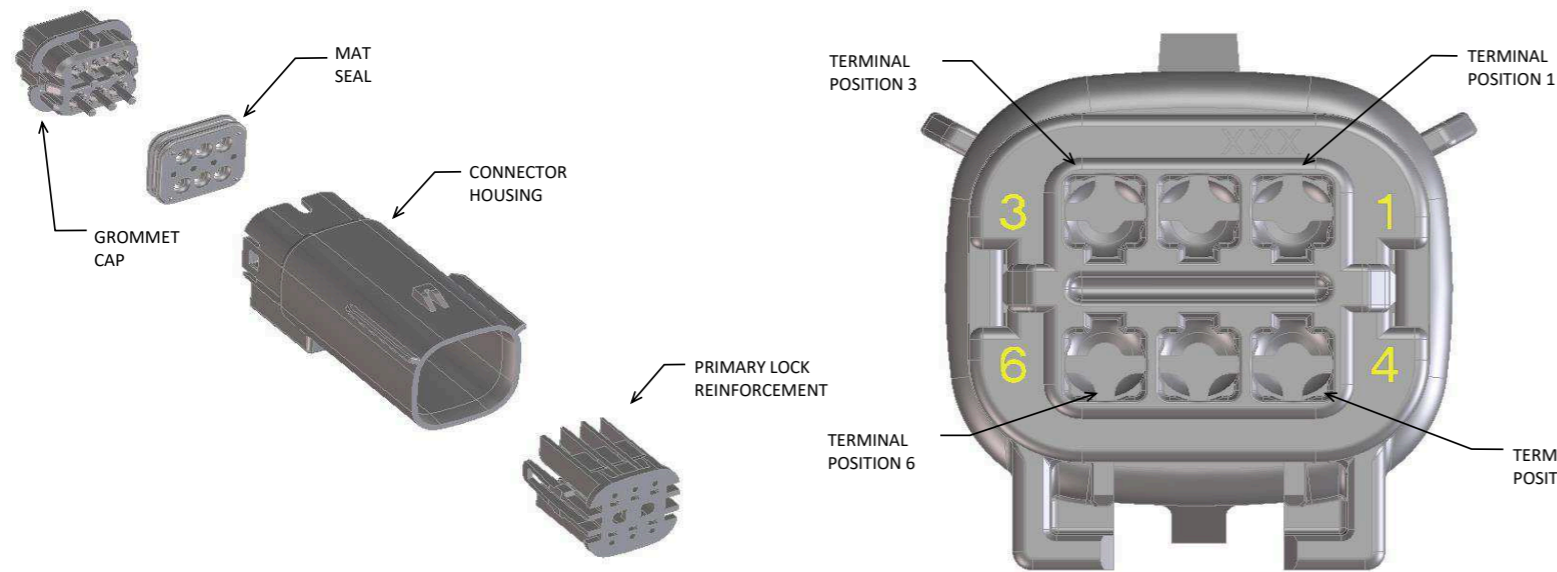

**MX150 2X3 BLADE SEALED ASSEMBLY MAT SEAL
BOM AND PIN OUT SHEET**

ABBREVIATION	DESCRIPTION	COLOR	MATERIAL
A-BLK	HOUSING, KEYING OPTION A	BLACK	SPS/NYLON GF20
B-LG	HOUSING, KEYING OPTION B	LIGHT GRAY	SPS/NYLON GF20
C-BR	HOUSING, KEYING OPTION C	BROWN	SPS/NYLON GF20
D-GR	HOUSING, KEYING OPTION D	GREEN	SPS/NYLON GF20
C-DG	HOUSING, KEYING OPTION C	DARK GRAY	SPS/NYLON GF20
D-SG	HOUSING, KEYING OPTION D	STONE GRAY	SPS/NYLON GF20
A-YW	HOUSING, KEYING OPTION A	YELLOW	SPS/NYLON GF20
GC	GROMMET CAP (STANDARD)	BLACK	SPS/NYLON GF20
GCL	GROMMET CAP (LENGTHENED)	BLACK	SPS/NYLON GF20
PLR	PLR	NATURAL	SPS/NYLON GF20
M	MAT SEAL	ROYAL BLUE	INHERENTLY LUBRICATED SILICONE

FOR ADDITIONAL INFORMATION SEE SD-33482-0001