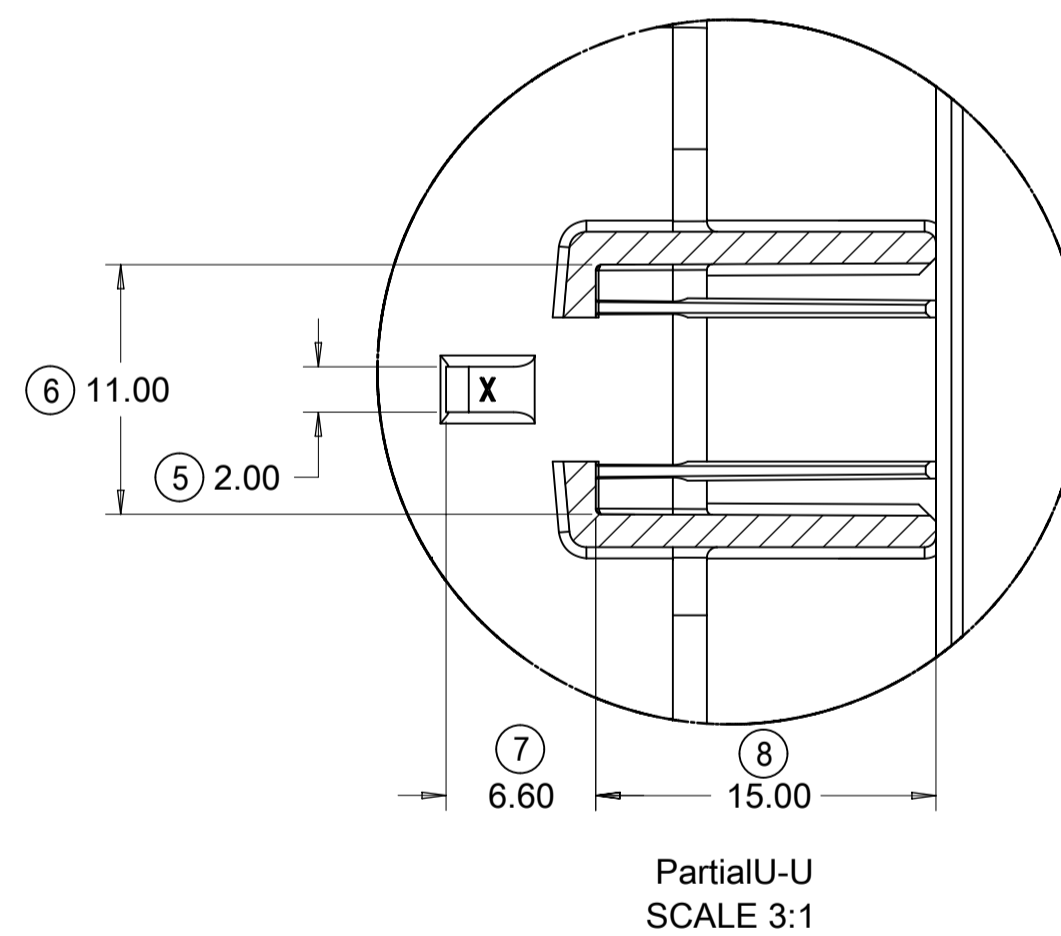

PRIMARY LOCK REINFORCEMENT (PLR) SHOWN IN PRE-STAGED POSITION

SECTION W-W