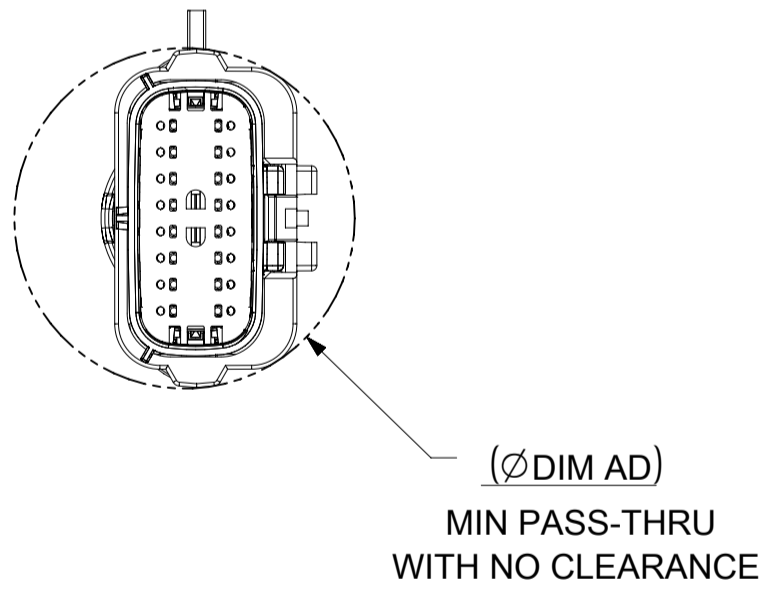

NOTES: VALID UNLESS OTHERWISE SPECIFIED

1. GENERAL:
a. APPLICATION SPECIFICATION SEE: AS-33472-100
-CONTAINS: PRODUCT INTRODUCTION, PRODUCT SUMMARY, CONNECTOR ASSEMBLY, PACKAGING INFORMATION, CONNECTOR MATING, SERVICE INSTRUCTIONS, ELECTRICAL CONTINUITY CHECKING, CRIMPING, AND TROUBLESHOOTING.
-DESIGNED TO MATE WITH RECEPTACLE SEALED ASSEMBLY AS SPECIFIED IN THE MATING CONNECTOR DRAWINGS CHART.
*DENOTES DRAWINGS THAT CAN BE ACCESSED AT <http://ewcap.uscarteams.org/>.
-ASSEMBLY SHIPPED WITH PLR IN PRE-LOCK POSITION (SEE PLR PRE-LOCK VIEW SHEET 5).

b. PRODUCT SPECIFICATION SEE:
-STANDARD CONFIGURATION: PS-33472-000
-UL V0 CONFIGURATION: TBD
CONTAINS: PRODUCT INTRODUCTION, PRODUCT SUMMARY, RATINGS (CURRENT, TEMPERATURE, SEALING, AND FLAMMABILITY), TERMINALS, WIRE DIAMETER RANGE, PRODUCT VALIDATION, AND PRODUCT DEVIATIONS.

OVERALL MATED SYSTEM WITH BLADE AND RECEPTACLE BACKSHELL

OVERALL MATED SYSTEM WITH BLADE BACKSHELL

OVERALL MATED SYSTEM WITH RECEPTACLE BACKSHELL

BLADE SEALED ASSEMBLY WITH BLADE BACKSHELL

ADD THE VALUE OF 'Y' TO THE TOTAL DIMENSION WHENEVER ADAPTOR IS USED