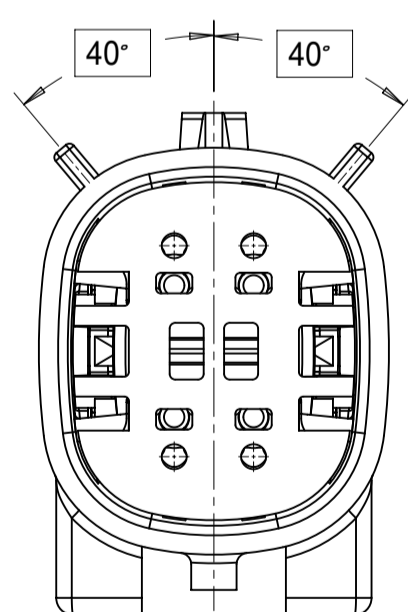

SHEET DESCRIPTION
CONFIGURATIONS

2X2 - STANDARD (STD)

2X2 - UL V0*

2X3 - STANDARD (STD)

2X3 - LENGTHENED

2X4 - STANDARD (STD)

2X6 - STANDARD (STD)

2X8 - STANDARD (STD)

2X10 - STANDARD (STD)

2X10 - UL V0*

UL V0 UNIQUE FEATURE
Partial1
SCALE 10:1

* MINOR GEOMETRY CHANGE THAN STANDARD CONFIGURATION.
SEE NOTE 2a FOR MORE INFORMATION

SYMBOLS	THIS DRAWING CONTAINS INFORMATION THAT IS PROPRIETARY TO MOLEX ELECTRONIC TECHNOLOGIES, LLC AND SHOULD NOT BE USED WITHOUT WRITTEN PERMISSION		CURRENT REV DESC:		molex
	DIMENSION UNITS	SCALE			
▽ = 0	mm	1.5:1	EC NO: 171650		MX150 BLADE DUAL ROW SEALED ASSEMBLY MAT SEAL
▽ = 0	GENERAL TOLERANCES (UNLESS SPECIFIED)		DRWN: PMANJUNATHAC 2018/01/03		
▽ = 0	ANGULAR TOL ± 1.0°		CHK'D: MVANSLAMBROU 2018/02/16		
▽ = 0	4 PLACES ±		APPR: MVANSLAMBROU 2018/02/16		
▽ = 0	3 PLACES ±		INITIAL REVISION:		
▽ = 0	2 PLACES ± 0.1		DRWN: APROFFITT 2014/04/28		
▽ = 0	1 PLACE ± 0.2		APPR: VKOSHY 2014/05/14		
▽ = 0	0 PLACES ±		THIRD ANGLE PROJECTION		
▽ = 0	DRAFT WHERE APPLICABLE MUST REMAIN WITHIN DIMENSIONS		DRAWING	SERIES	DOCUMENT NUMBER
			A1-SIZE	33482	SD-33482-0001
					DOC TYPE DOC PART REVISION
					PSD 001 E2
					PRODUCT CUSTOMER DRAWING
					CUSTOMER
					GENERAL MARKET
					SHEET NUMBER
					2 OF 11

SHEET DESCRIPTION
KEY CONFIGURATIONS

2X2

KEY A

KEY B

KEY C

KEY D

2X3

KEY A

KEY B

KEY C

KEY D

2X4

KEY A

KEY B

KEY C

KEY D