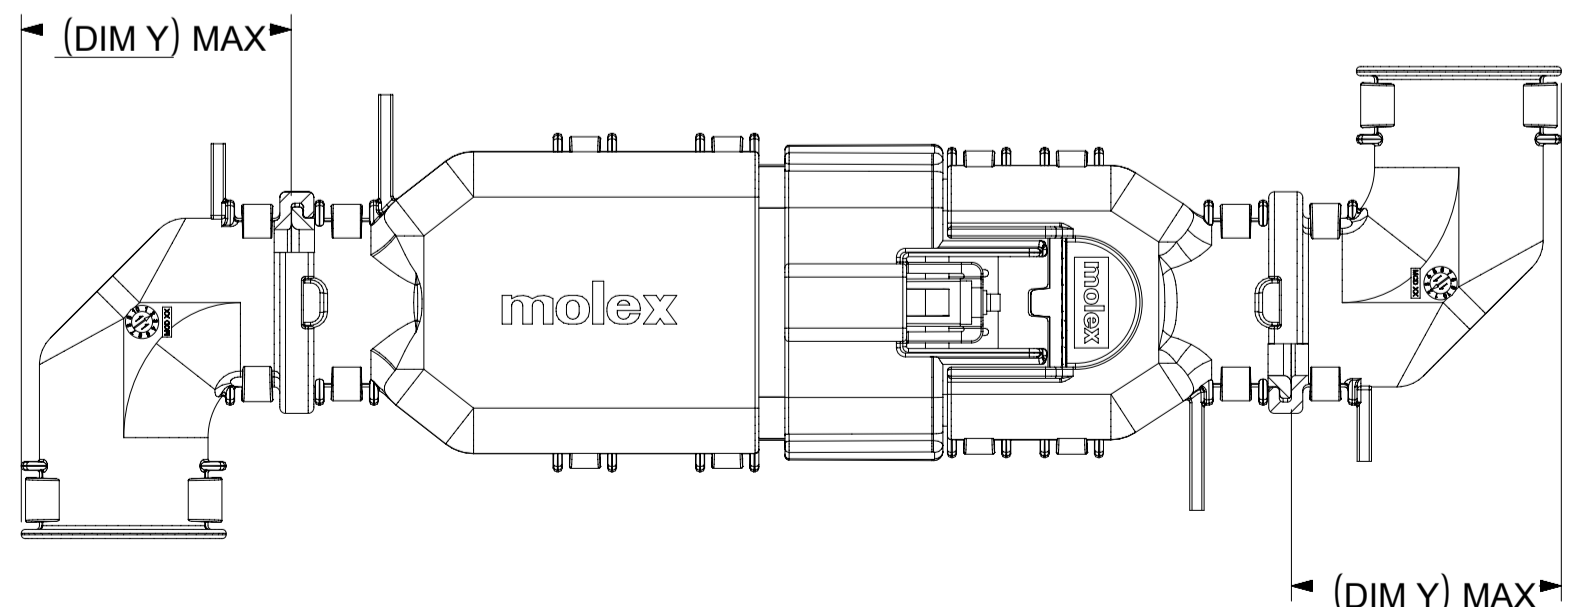

SHEET DESCRIPTION
MOLEX BACKSHELL CONFIGURATIONS

CKT	BLADE CONFIGURATION	RECEPTACLE CONFIGURATION	DIMENSIONS									
			U	V	W	X	Y	AA	AB	AC	AD	AE
2X4	STANDARD	STANDARD	115.24	94.36	93.93	75.62	32.10	32.93	32.54	32.85	31.76	56.81
2X8	STANDARD	STANDARD	132.49	102.81	102.73	84.07	36.10	45.44	45.44	42.65	45.44	68.18
2X10	STANDARD	STANDARD	132.49	102.81	102.73	84.07	36.10	45.44	45.44	42.65	45.44	68.18

ADD THE VALUE OF 'Y' TO THE TOTAL DIMENSION WHENEVER ADAPTOR IS USED

SYMBOLS = 0 = 0 = 0 = 0 = 0 = 0 = 0 = 0 = 0 = 0 = 0 = 0	THIS DRAWING CONTAINS INFORMATION THAT IS PROPRIETARY TO MOLEX ELECTRONIC TECHNOLOGIES, LLC AND SHOULD NOT BE USED WITHOUT WRITTEN PERMISSION		SCALE 1:1		CURRENT REV DESC: EC NO: 171650 DRWN: PMANJUNATHAC 2018/01/03 CHK'D: MVANSLAMBROU 2018/02/16 APPR: MVANSLAMBROU 2018/02/16		 MX150 BLADE DUAL ROW SEALED ASSEMBLY MAT SEAL			
	DIMENSION UNITS mm		GENERAL TOLERANCES (UNLESS SPECIFIED) ANGULAR TOL ± 1.0° 4 PLACES ± 3 PLACES ± 2 PLACES ± 0.1 1 PLACE ± 0.2 0 PLACES ±		INITIAL REVISION: DRWN: APROFFITT 2014/04/28 APPR: VKOSHY 2014/05/14				PRODUCT CUSTOMER DRAWING DOCUMENT NUMBER SD-33482-0001	
	DRAFT WHERE APPLICABLE MUST REMAIN WITHIN DIMENSIONS		THIRD ANGLE PROJECTION		DRAWING A1-SIZE		SERIES 33482		DOC TYPE | DOC PART | REVISION PSD | 001 | E2	
					MATERIAL NUMBER GENERAL MARKET		CUSTOMER GENERAL MARKET		SHEET NUMBER 11 OF 11