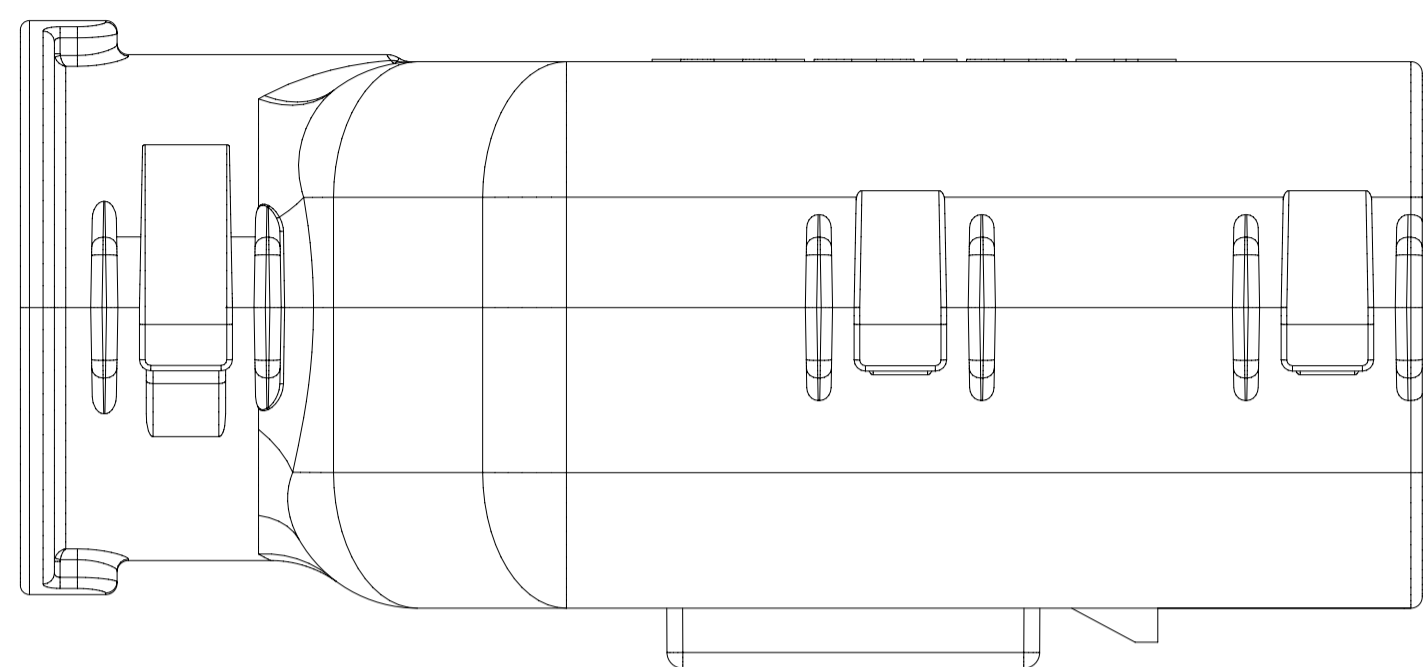

SHEET DESCRIPTION
MOLEX BACKSHELL

SECTION B-B

SYMBOLS = 0 = 0 = 0 = 0 = 0 = 0 = 0	THIS DRAWING CONTAINS INFORMATION THAT IS PROPRIETARY TO MOLEX ELECTRONIC TECHNOLOGIES, LLC AND SHOULD NOT BE USED WITHOUT WRITTEN PERMISSION DIMENSION UNITS: mm SCALE: 3:1	CURRENT REV DESC: EC NO: 171650 DRWN: PMANJUNATHAC 2018/01/03 CHK'D: MVANSLAMBROU 2018/02/16 APPR: MVANSLAMBROU 2018/02/16	 MX150 BLADE DUAL ROW SEALED ASSEMBLY MAT SEAL		
	GENERAL TOLERANCES (UNLESS SPECIFIED) ANGULAR TOL ± 1.0° 4 PLACES ± 3 PLACES ± 2 PLACES ± 0.1 1 PLACE ± 0.2 0 PLACES ±	INITIAL REVISION: DRWN: APROFFITT 2014/04/28 APPR: VKOSHY 2014/05/14	PRODUCT CUSTOMER DRAWING DOCUMENT NUMBER: SD-33482-0001 DOC TYPE: PSD DOC PART: 001 REVISION: E2	MATERIAL NUMBER: 33482 CUSTOMER: GENERAL MARKET	SHEET NUMBER: 9 OF 11