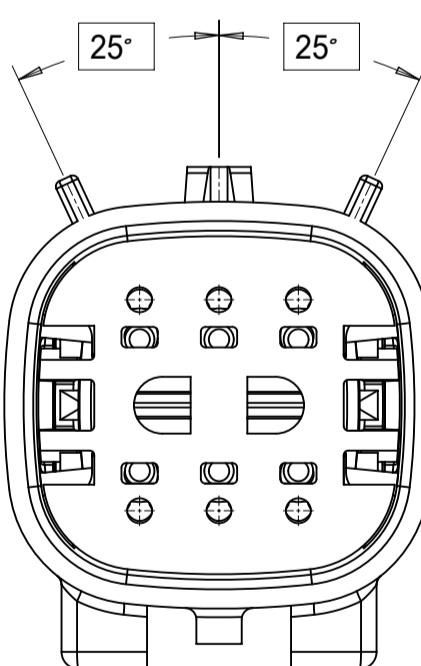

2X10 - STANDARD (STD)

2X10 - UL V0*

UL V0 UNIQUE FEATURE
Partial1
SCALE 10:1

* MINOR GEOMETRY CHANGE THAN STANDARD CONFIGURATION.
SEE NOTE 2a FOR MORE INFORMATION

SYMBOLS	THIS DRAWING CONTAINS INFORMATION THAT IS PROPRIETARY TO MOLEX ELECTRONIC TECHNOLOGIES, LLC AND SHOULD NOT BE USED WITHOUT WRITTEN PERMISSION		CURRENT REV DESC:		molex
	DIMENSION UNITS	SCALE			
▽ = 0	mm	1.5:1	EC NO: 171650		MX150 BLADE DUAL ROW SEALED ASSEMBLY MAT SEAL
▽ = 0	GENERAL TOLERANCES (UNLESS SPECIFIED)		DRWN: PMANJUNATHAC 2018/01/03		
▽ = 0	ANGULAR TOL ± 1.0°		CHK'D: MVANSLAMBROU 2018/02/16		
▽ = 0	4 PLACES ±		APPR: MVANSLAMBROU 2018/02/16		
▽ = 0	3 PLACES ±		INITIAL REVISION:		
▽ = 0	2 PLACES ± 0.1		DRWN: APROFFITT 2014/04/28		
▽ = 0	1 PLACE ± 0.2		APPR: VKOSHY 2014/05/14		
▽ = 0	0 PLACES ±		THIRD ANGLE PROJECTION		
▽ = 0	DRAFT WHERE APPLICABLE MUST REMAIN WITHIN DIMENSIONS		DRAWING	SERIES	DOCUMENT NUMBER
			A1-SIZE	33482	SD-33482-0001
					DOC TYPE DOC PART REVISION
					PSD 001 E2
					PRODUCT CUSTOMER DRAWING
					CUSTOMER
					GENERAL MARKET
					SHEET NUMBER
					2 OF 11

SHEET DESCRIPTION
KEY CONFIGURATIONS

2X2

KEY A

KEY B

KEY C

KEY D

2X3

KEY A

KEY B

KEY C

KEY D

2X4

KEY A

KEY B

KEY C

KEY D