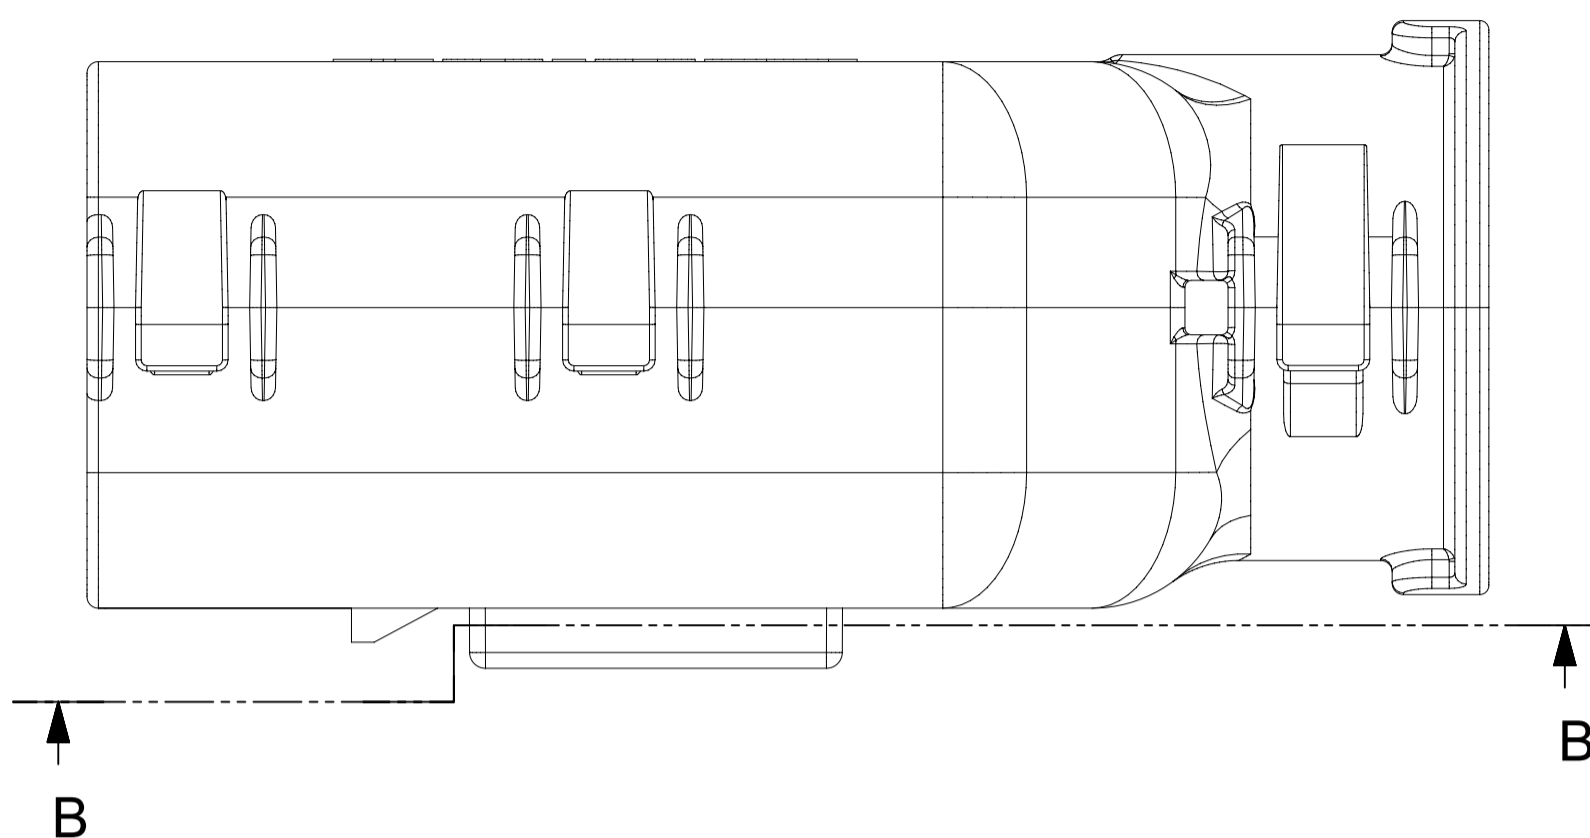

SHEET DESCRIPTION
MOLEX BACKSHELL

SECTION B-B

SYMBOLS = 0 = 0 = 0 = 0 = 0 = 0 = 0	THIS DRAWING CONTAINS INFORMATION THAT IS PROPRIETARY TO MOLEX ELECTRONIC TECHNOLOGIES, LLC AND SHOULD NOT BE USED WITHOUT WRITTEN PERMISSION DIMENSION UNITS: mm SCALE: 3:1	CURRENT REV DESC: EC NO: 171650 DRWN: PMANJUNATHAC 2018/01/03 CHK'D: MVANSLAMBROU 2018/02/16 APPR: MVANSLAMBROU 2018/02/16	 MX150 BLADE DUAL ROW SEALED ASSEMBLY MAT SEAL		
	GENERAL TOLERANCES (UNLESS SPECIFIED) ANGULAR TOL ± 1.0° 4 PLACES ± 3 PLACES ± 2 PLACES ± 0.1 1 PLACE ± 0.2 0 PLACES ±	INITIAL REVISION: DRWN: APROFFITT 2014/04/28 APPR: VKOSHY 2014/05/14	PRODUCT CUSTOMER DRAWING DOCUMENT NUMBER: SD-33482-0001 DOC TYPE: PSD DOC PART: 001 REVISION: E2	MATERIAL NUMBER: 33482 CUSTOMER: GENERAL MARKET	SHEET NUMBER: 9 OF 11