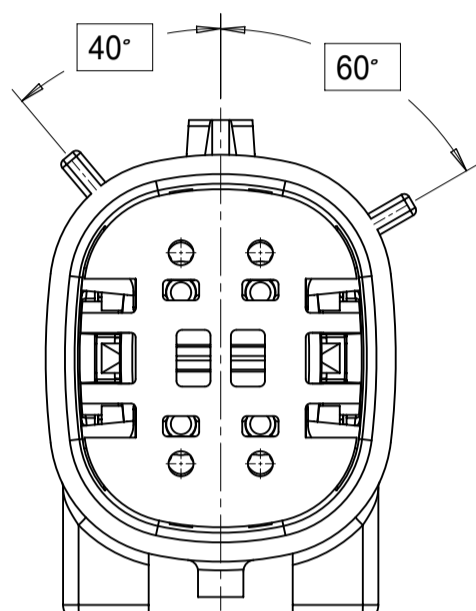

SHEET DESCRIPTION
CONFIGURATIONS

2X2 - STANDARD (STD)

2X2 - UL V0*

2X3 - STANDARD (STD)

2X3 - LENGTHENED

2X4 - STANDARD (STD)

2X6 - STANDARD (STD)

2X8 - STANDARD (STD)

2X10 - STANDARD (STD)

2X10 - UL V0*

UL V0 UNIQUE FEATURE
Partial1
SCALE 10:1

* MINOR GEOMETRY CHANGE THAN STANDARD CONFIGURATION.
SEE NOTE 2a FOR MORE INFORMATION

SYMBOLS	THIS DRAWING CONTAINS INFORMATION THAT IS PROPRIETARY TO MOLEX ELECTRONIC TECHNOLOGIES, LLC AND SHOULD NOT BE USED WITHOUT WRITTEN PERMISSION		CURRENT REV DESC:		molex
	DIMENSION UNITS	SCALE			
▽ = 0	mm	1.5:1	EC NO: 171650		MX150 BLADE DUAL ROW SEALED ASSEMBLY MAT SEAL
▽ = 0	GENERAL TOLERANCES (UNLESS SPECIFIED)		DRWN: PMANJUNATHAC 2018/01/03		
▽ = 0	ANGULAR TOL ± 1.0°		CHK'D: MVANSLAMBROU 2018/02/16		
▽ = 0	4 PLACES ±		APPR: MVANSLAMBROU 2018/02/16		
▽ = 0	3 PLACES ±		INITIAL REVISION:		
▽ = 0	2 PLACES ± 0.1		DRWN: APROFFITT 2014/04/28		
▽ = 0	1 PLACE ± 0.2		APPR: VKOSHY 2014/05/14		
▽ = 0	0 PLACES ±		THIRD ANGLE PROJECTION		
▽ = 0	DRAFT WHERE APPLICABLE MUST REMAIN WITHIN DIMENSIONS		DRAWING	SERIES	DOCUMENT NUMBER
			A1-SIZE	33482	SD-33482-0001
					DOC TYPE DOC PART REVISION
					PSD 001 E2
					PRODUCT CUSTOMER DRAWING
					CUSTOMER
					GENERAL MARKET
					SHEET NUMBER
					2 OF 11

SHEET DESCRIPTION
KEY CONFIGURATIONS

2X2

KEY A

KEY B

KEY C

KEY D

2X3

KEY A