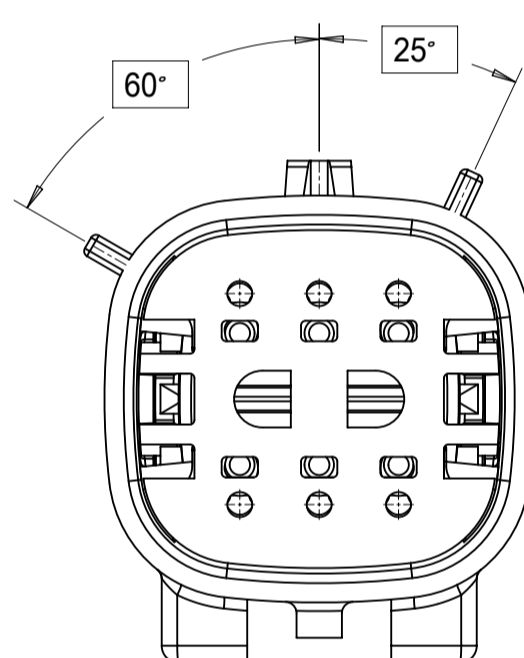

2X10 - STANDARD (STD)

2X10 - UL V0*

UL V0 UNIQUE FEATURE
Partial1
SCALE 10:1

* MINOR GEOMETRY CHANGE THAN STANDARD CONFIGURATION.
SEE NOTE 2a FOR MORE INFORMATION

SYMBOLS	THIS DRAWING CONTAINS INFORMATION THAT IS PROPRIETARY TO MOLEX ELECTRONIC TECHNOLOGIES, LLC AND SHOULD NOT BE USED WITHOUT WRITTEN PERMISSION		CURRENT REV DESC:		molex
	DIMENSION UNITS	SCALE			
▽ = 0	mm	1.5:1	EC NO: 171650		MX150 BLADE DUAL ROW SEALED ASSEMBLY MAT SEAL
▽ = 0	GENERAL TOLERANCES (UNLESS SPECIFIED)		DRWN: PMANJUNATHAC 2018/01/03		
▽ = 0	ANGULAR TOL ± 1.0°		CHK'D: MVANSLAMBROU 2018/02/16		
▽ = 0	4 PLACES ±		APPR: MVANSLAMBROU 2018/02/16		
▽ = 0	3 PLACES ±		INITIAL REVISION:		
▽ = 0	2 PLACES ± 0.1		DRWN: APROFFITT 2014/04/28		
▽ = 0	1 PLACE ± 0.2		APPR: VKOSHY 2014/05/14		
▽ = 0	0 PLACES ±		THIRD ANGLE PROJECTION		
▽ = 0	DRAFT WHERE APPLICABLE MUST REMAIN WITHIN DIMENSIONS		DRAWING	SERIES	DOCUMENT NUMBER
			A1-SIZE	33482	SD-33482-0001
					DOC TYPE DOC PART REVISION
					PSD 001 E2
					PRODUCT CUSTOMER DRAWING
					CUSTOMER
					GENERAL MARKET
					SHEET NUMBER
					2 OF 11

SHEET DESCRIPTION
KEY CONFIGURATIONS

2X2

KEY A

KEY B

KEY C

KEY D

2X3

KEY A

KEY B

KEY C

KEY D

2X4

KEY A

KEY B

KEY C

KEY D