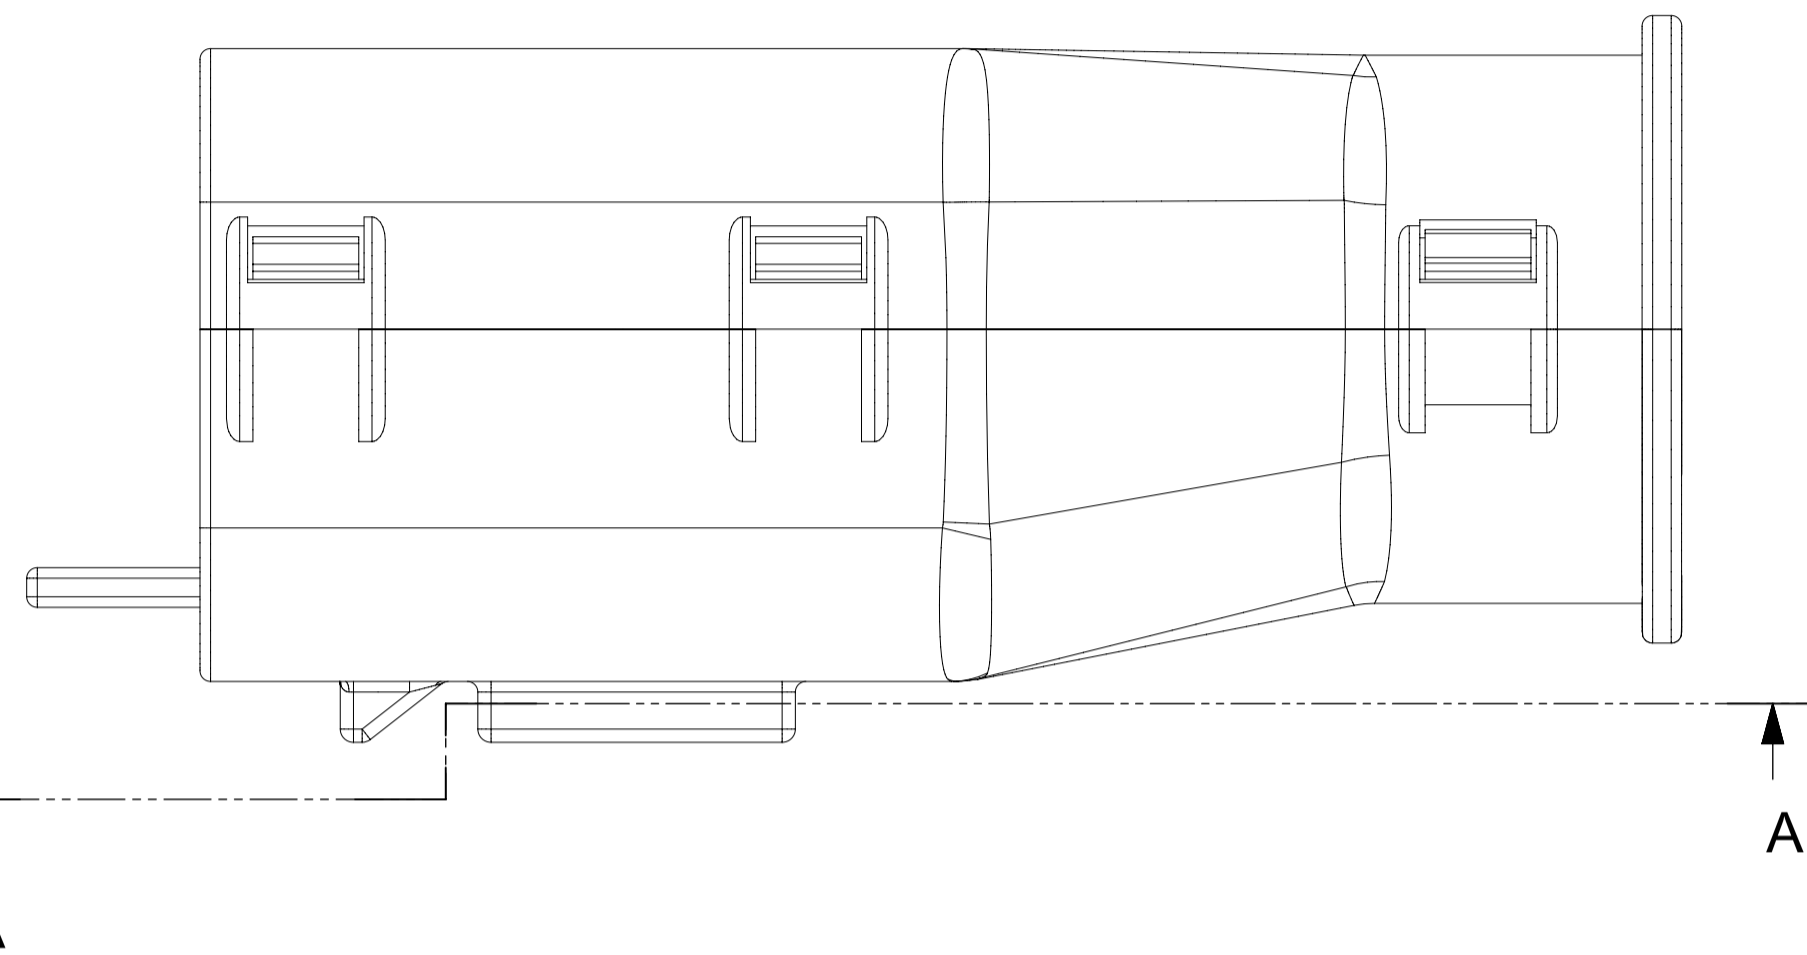

SECTION A-A