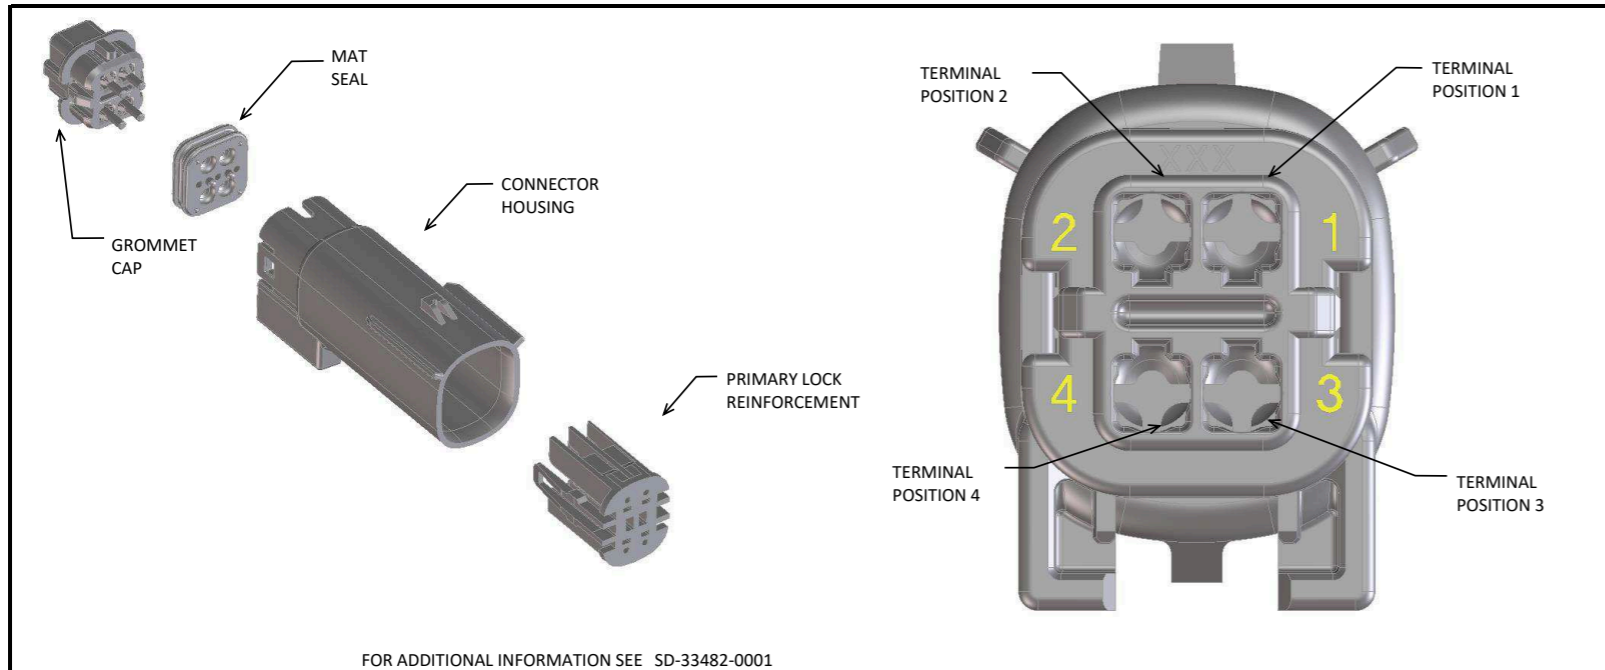

**MX150 2X2 BLADE SEALED ASSEMBLY MAT SEAL
BOM AND PIN OUT SHEET**

ABBREVIATION	DESCRIPTION	COLOR	MATERIAL
A-BLK	HOUSING, KEYING OPTION A	BLACK	SPS/NYLON GF20
B-LG	HOUSING, KEYING OPTION B	LIGHT GRAY	SPS/NYLON GF20
C-BR	HOUSING, KEYING OPTION C	BROWN	SPS/NYLON GF20
D-GR	HOUSING, KEYING OPTION D	GREEN	SPS/NYLON GF20
C-DG	HOUSING, KEYING OPTION C	DARK GRAY	SPS/NYLON GF20
D-SG	HOUSING, KEYING OPTION D	STONE GRAY	SPS/NYLON GF20
A-YW	HOUSING, KEYING OPTION A	YELLOW	SPS/NYLON GF20
GCP	GROMMET CAP (PLUGGED)	BLACK	SPS/NYLON GF20
GCO	GROMMET CAP (OPEN)	BLACK	SPS/NYLON GF20
PLR	PLR	NATURAL	SPS/NYLON GF20
M	MAT SEAL	ROYAL BLUE	INHERENTLY LUBRICATED SILICONE

FOR ADDITIONAL INFORMATION SEE SD-33482-0001