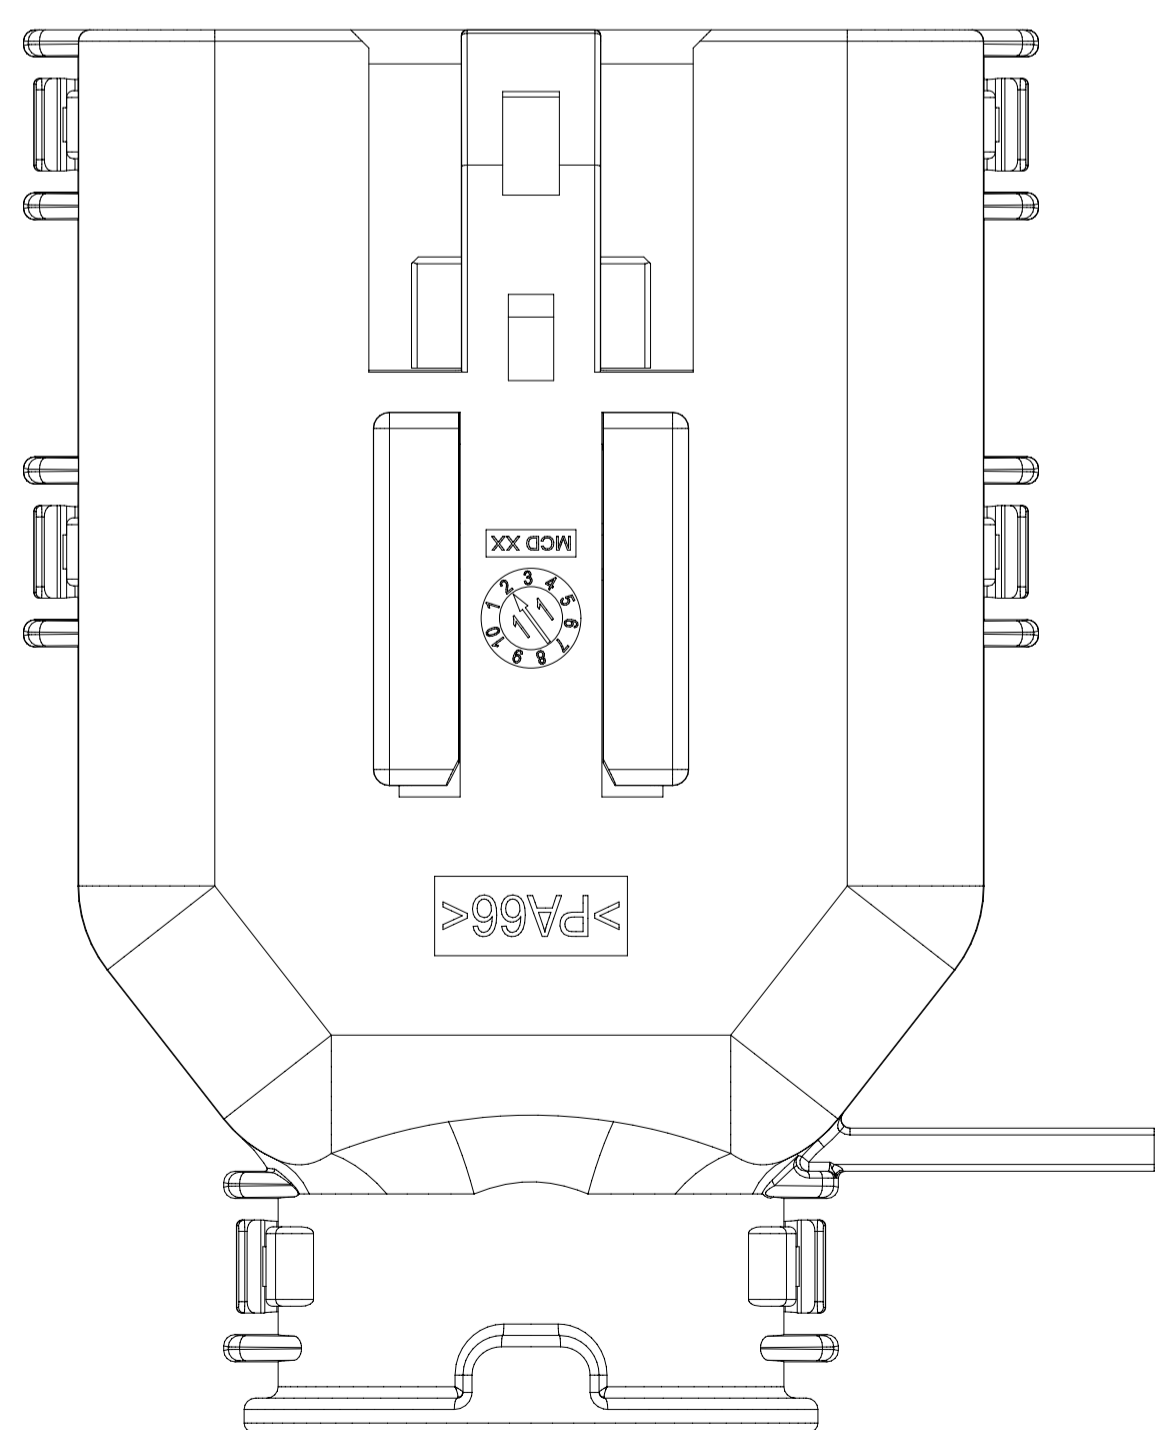

SHEET DESCRIPTION
MOLEX BACKSHELL

SECTION B-B

SYMBOLS = 0 = 0 = 0 = 0 = 0 = 0 = 0	THIS DRAWING CONTAINS INFORMATION THAT IS PROPRIETARY TO MOLEX ELECTRONIC TECHNOLOGIES, LLC AND SHOULD NOT BE USED WITHOUT WRITTEN PERMISSION DIMENSION UNITS: mm SCALE: 3:1	CURRENT REV DESC: EC NO: 171650 DRWN: PMANJUNATHAC 2018/01/03 CHK'D: MVANSLAMBROU 2018/02/16 APPR: MVANSLAMBROU 2018/02/16	 MX150 BLADE DUAL ROW SEALED ASSEMBLY MAT SEAL		
	GENERAL TOLERANCES (UNLESS SPECIFIED) ANGULAR TOL ± 1.0° 4 PLACES ± 3 PLACES ± 2 PLACES ± 0.1 1 PLACE ± 0.2 0 PLACES ±	INITIAL REVISION: DRWN: APROFFITT 2014/04/28 APPR: VKOSHY 2014/05/14	PRODUCT CUSTOMER DRAWING DOCUMENT NUMBER: SD-33482-0001 DOC TYPE: PSD DOC PART: 001 REVISION: E2	MATERIAL NUMBER: 33482 CUSTOMER: GENERAL MARKET	SHEET NUMBER: 9 OF 11