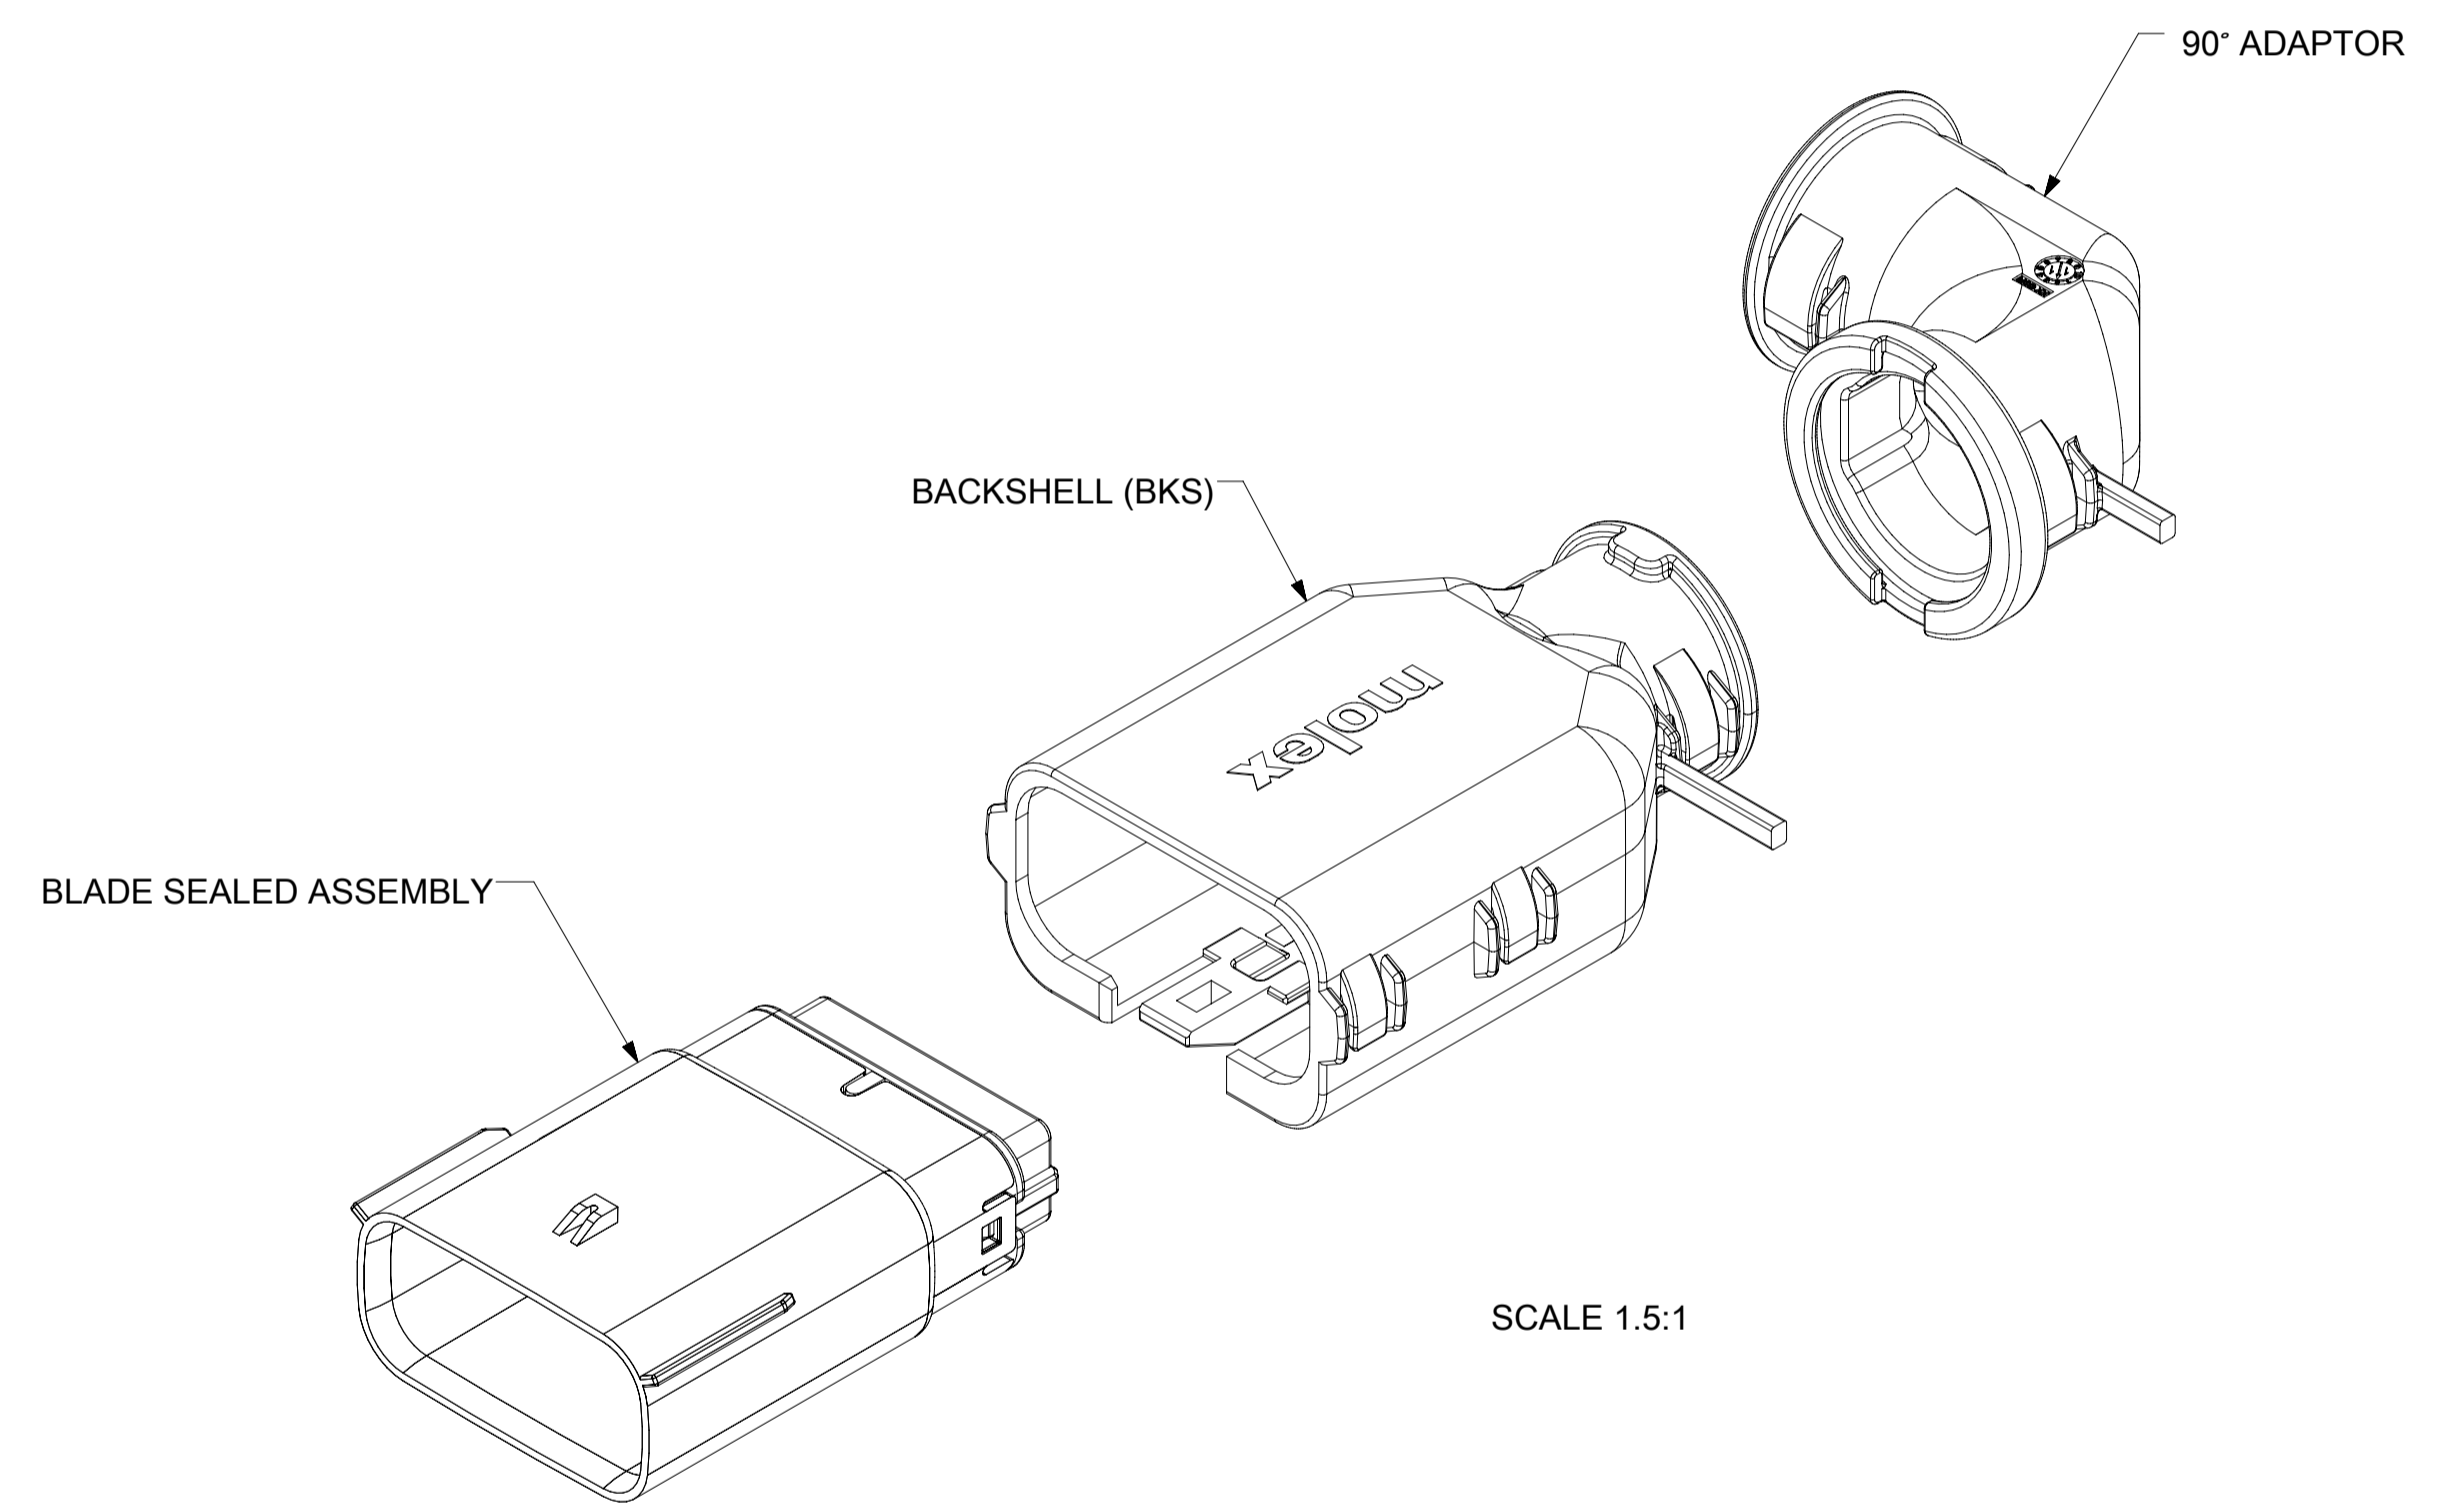

BACKSHELL FEATURES

- 1 - WITH RIBS
- 2 - WITHOUT RIBS
- 3 - 90° ADAPTOR

MX150 CIRCUIT SIZE 04, 06, 08, 12, 16, 20

SYMBOLS	THIS DRAWING CONTAINS INFORMATION THAT IS PROPRIETARY TO MOLEX ELECTRONIC TECHNOLOGIES, LLC AND SHOULD NOT BE USED WITHOUT WRITTEN PERMISSION		CURRENT REV DESC:									
	DIMENSION UNITS	SCALE						EC NO: 171650	DRWN: PMANJUNATHAC 2018/01/03	DOC TYPE	DOC PART	REVISION
▽ = 0	mm	1.5:1	GENERAL TOLERANCES (UNLESS SPECIFIED)	DRWN: APROFFITT 2014/04/28	SD-33482-0001	PSD	001	E2				
▽ = 0	ANGULAR TOL ± 1.0°		4 PLACES ±	CHK'D: MVANSLAMBROU 2018/02/16	PRODUCT CUSTOMER DRAWING							
▽ = 0	3 PLACES ±		3 PLACES ±	APPR: MVANSLAMBROU 2018/02/16	DOCUMENT NUMBER							
▽ = 0	2 PLACES ± 0.1		2 PLACES ± 0.1	INITIAL REVISION:	DOC TYPE							
▽ = 0	1 PLACE ± 0.2		1 PLACE ± 0.2	DRWN: APROFFITT 2014/04/28	DOC PART							
▽ = 0	0 PLACES ±		0 PLACES ±	APPR: VKOSHY 2014/05/14	REVISION							
▽ = 0	DRAFT WHERE APPLICABLE MUST REMAIN WITHIN DIMENSIONS		THIRD ANGLE PROJECTION	DRAWING	MATERIAL NUMBER	CUSTOMER	SHEET NUMBER					
▽ = 0			A1-SIZE	SERIES	GENERAL MARKET	7 OF 11						
				33482