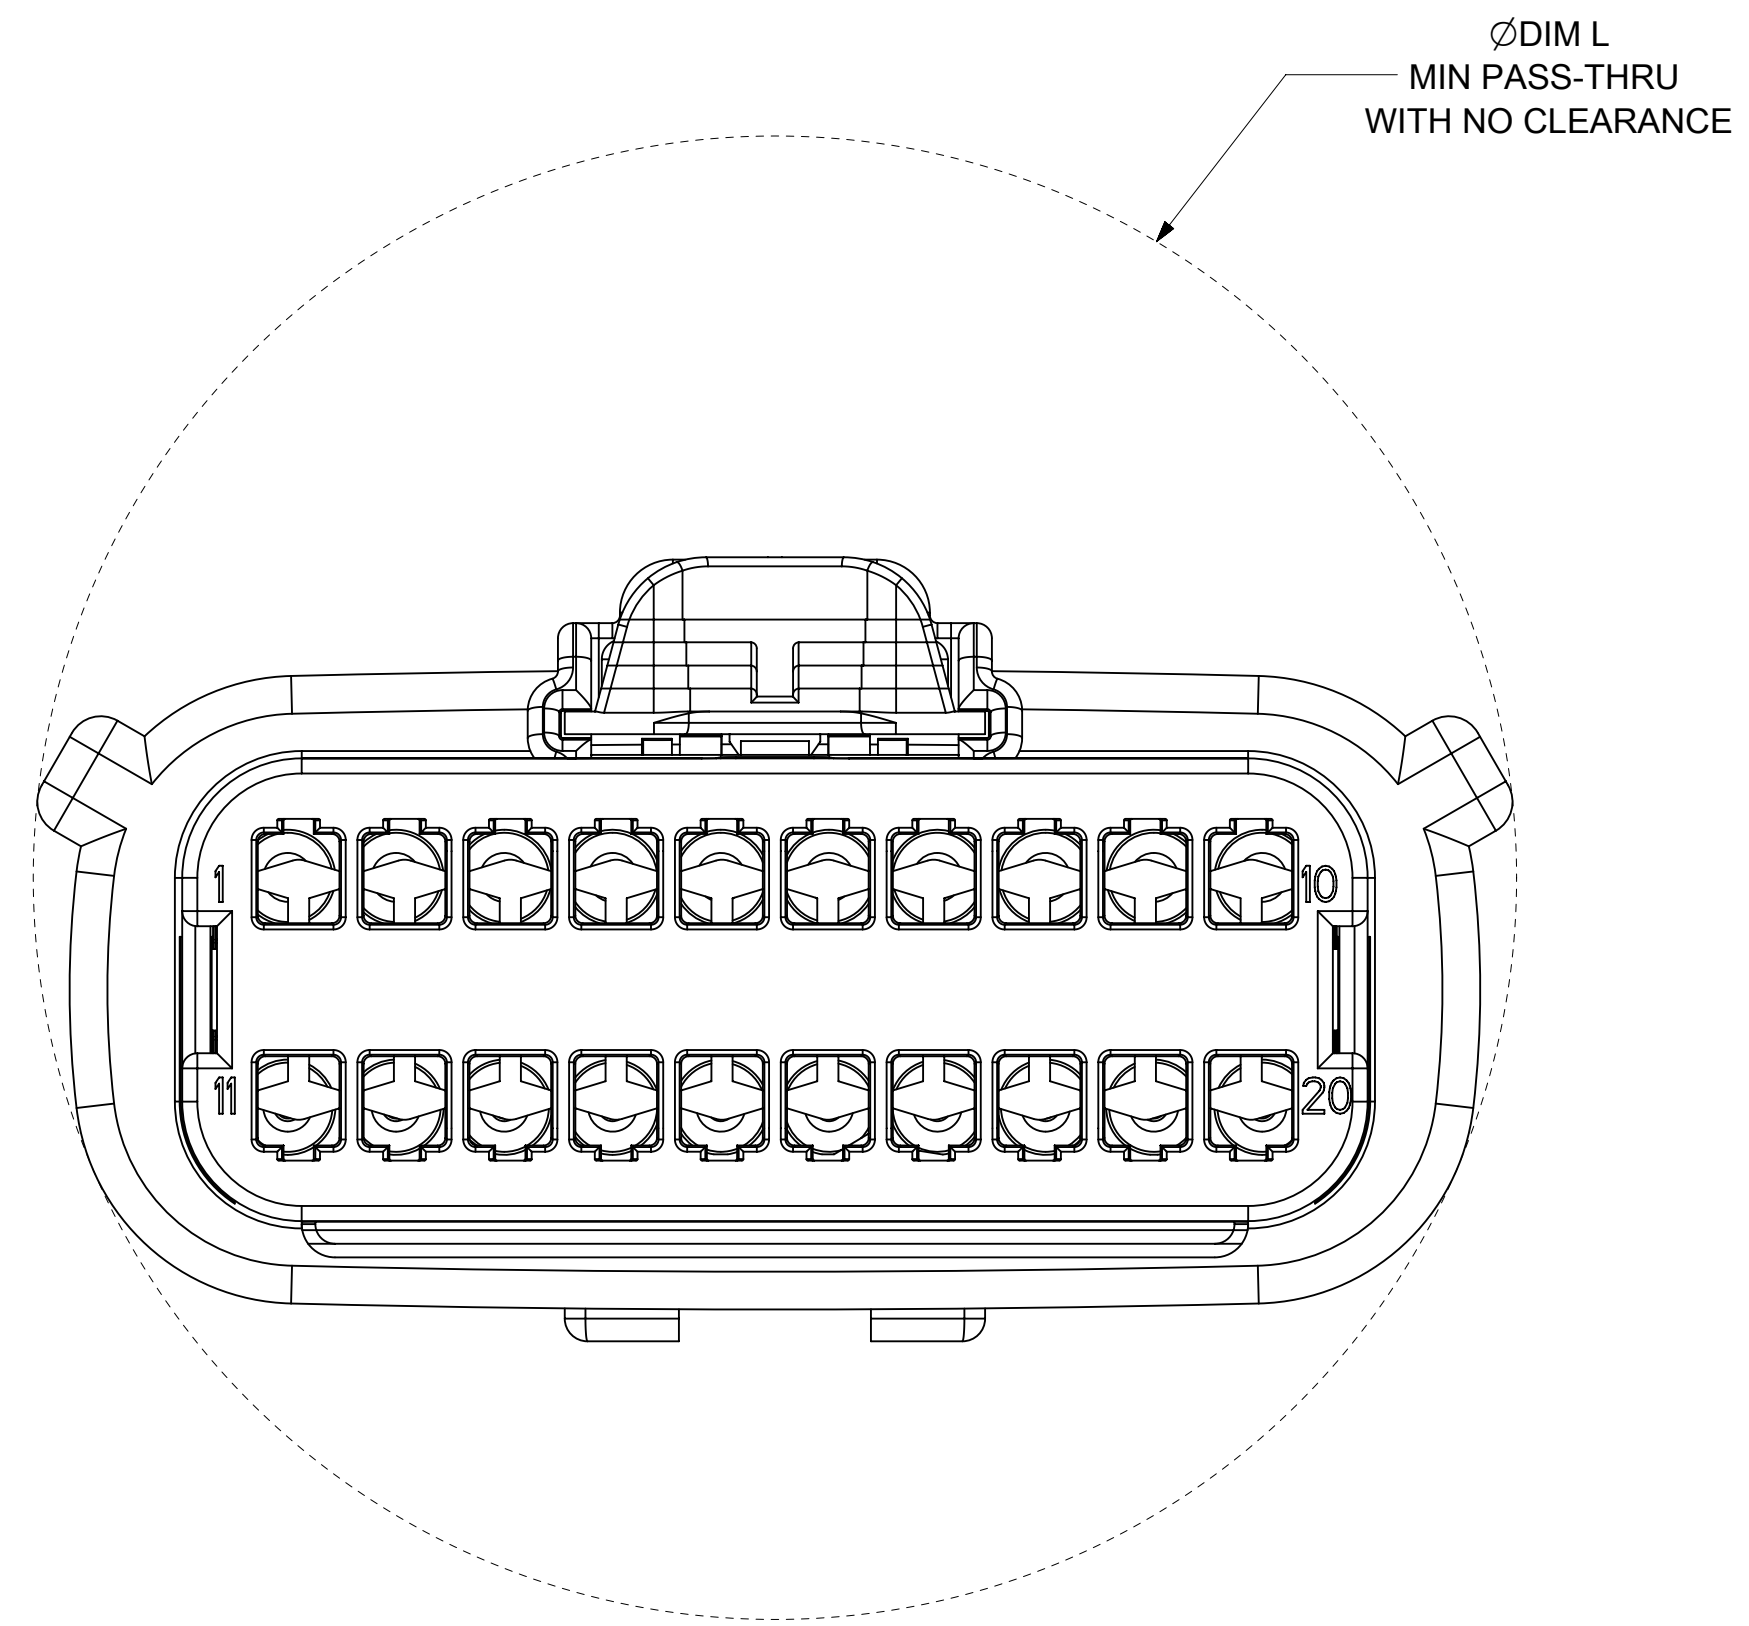

SHEET DESCRIPTION
SYSTEM PACKAGING

CHARTED DIMENSION				
CKT	BLADE CONFIGURATION	RECEPTACLE CONFIGURATION	DIMENSIONS	
			K	L
2X2	STANDARD	W/O CLIPSLOT	72.78	28.00
		W/ CLIPSLOT	72.78	28.50
		LENGTHENED	77.21	28.00
2X3	STANDARD	W/O CLIPSLOT	72.78	28.00
		W/ CLIPSLOT		30.50
	LENGTHENED	W/O CLIPSLOT	74.79	28.00
		W/ CLIPSLOT		30.50
2X4	STANDARD	W/O CLIPSLOT	72.78	29.50
		W/ CLIPSLOT		31.50
2X6	STANDARD	W/O CLIPSLOT	72.79	35.58
		W/ CLIPSLOT		
2X8	STANDARD	W/O CLIPSLOT	72.67	42.25
		W/ CLIPSLOT		
2X10	STANDARD	STANDARD	72.78	49.05