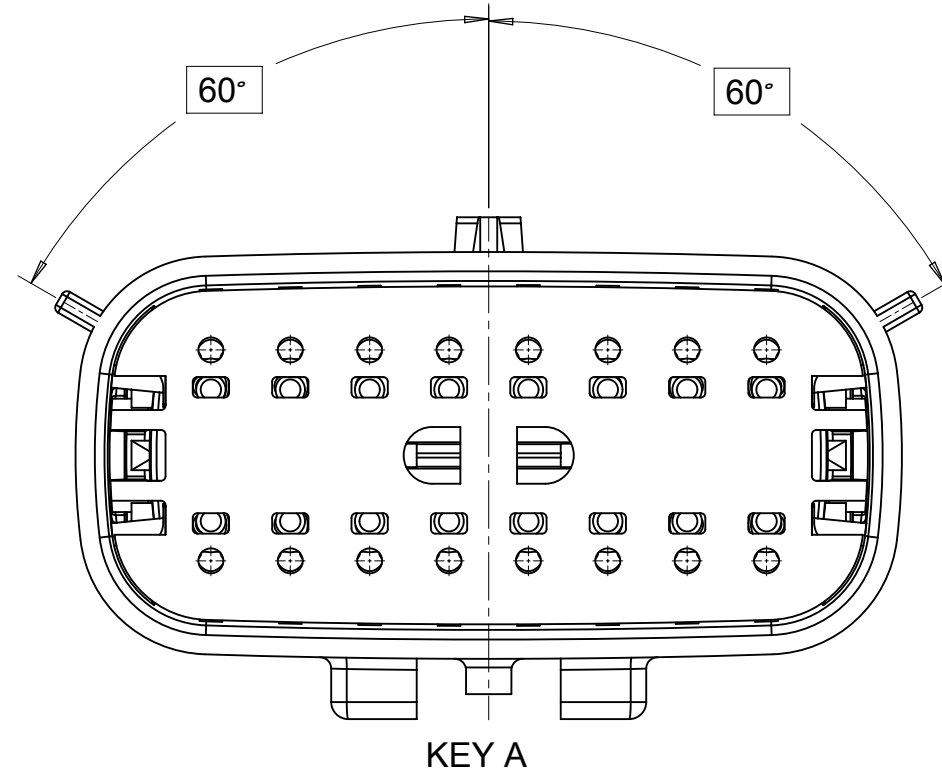

2X10 - STANDARD (STD)

2X10 - UL V0*

UL V0 UNIQUE FEATURE
Partial1
SCALE 10:1

* MINOR GEOMETRY CHANGE THAN STANDARD CONFIGURATION.
SEE NOTE 2a FOR MORE INFORMATION

SYMBOLS = 0

SHEET DESCRIPTION
KEY CONFIGURATIONS CONT.

2X6

KEY A

KEY B

KEY C

KEY D

2X8

KEY A

KEY B