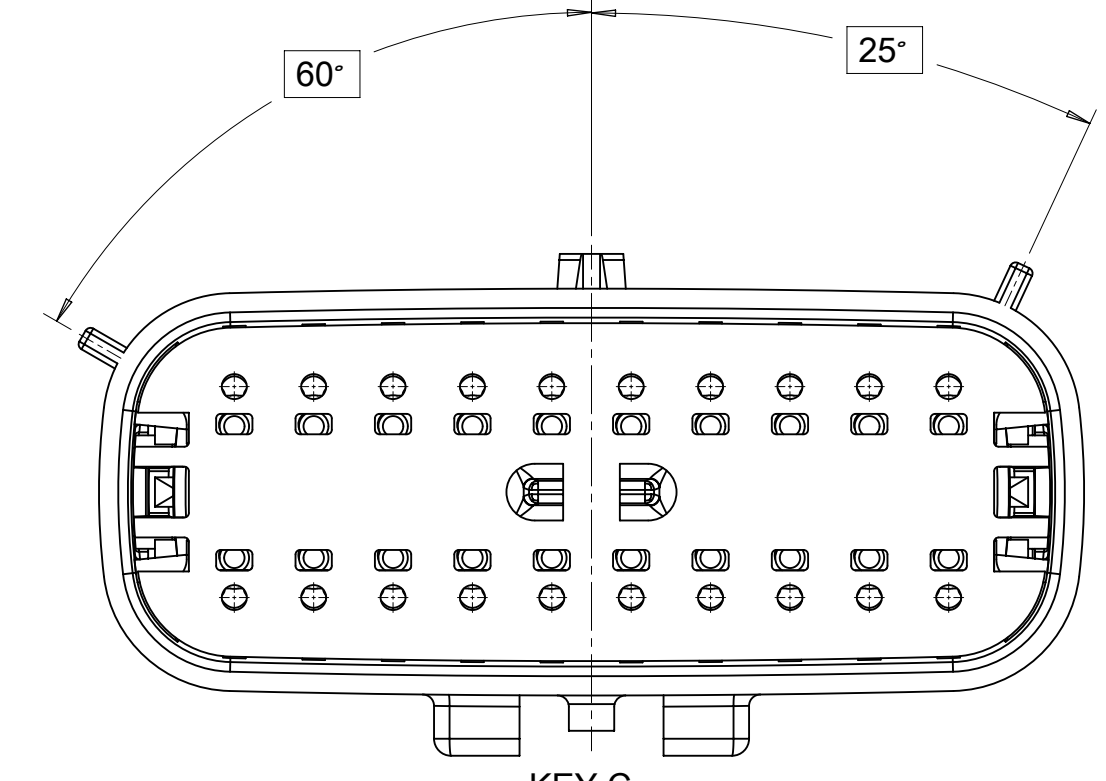

SHEET DESCRIPTION
KEY CONFIGURATIONS CONT.

2X6

2X8

2X10

KEY B

KEY C

SYMBOLS = 0 = 0 = 0 = 0 = 0 = 0 = 0 = 0 = 0 = 0	THIS DRAWING CONTAINS INFORMATION THAT IS PROPRIETARY TO MOLEX ELECTRONIC TECHNOLOGIES, LLC AND SHOULD NOT BE USED WITHOUT WRITTEN PERMISSION	DIMENSION UNITS: mm SCALE: 3:1	CURRENT REV DESC: EC NO: 171650 DRWN: PMANJUNATHAC 2018/01/03 CHK'D: MVANSLAMBROU 2018/02/16 APPR: MVANSLAMBROU 2018/02/16	 MX150 BLADE DUAL ROW SEALED ASSEMBLY MAT SEAL		
	GENERAL TOLERANCES (UNLESS SPECIFIED) ANGULAR TOL ± 1.0° 4 PLACES ± 3 PLACES ± 2 PLACES ± 0.1 1 PLACE ± 0.2 0 PLACES ±	INITIAL REVISION: DRWN: APROFFITT 2014/04/28 APPR: VKOSHY 2014/05/14	DOCUMENT NUMBER: SD-33482-0001 DOC TYPE: PSD DOC PART: 001 REVISION: E2			
DRAFT WHERE APPLICABLE MUST REMAIN WITHIN DIMENSIONS	THIRD ANGLE PROJECTION	DRAWING: A1-SIZE SERIES: 33482	MATERIAL NUMBER: GENERAL MARKET CUSTOMER: GENERAL MARKET	SHEET NUMBER: 4 OF 11