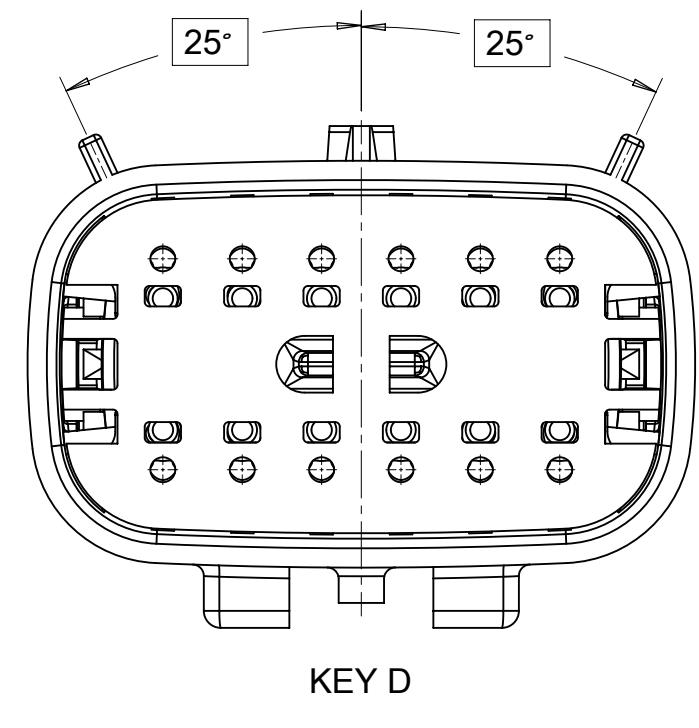

SHEET DESCRIPTION
CONFIGURATIONS

2X2 - STANDARD (STD)

2X2 - UL V0*

2X3 - STANDARD (STD)

2X3 - LENGTHENED

2X4 - STANDARD (STD)

2X6 - STANDARD (STD)

2X8 - STANDARD (STD)

2X10 - STANDARD (STD)

2X10 - UL V0*

UL V0 UNIQUE FEATURE
Partial1
SCALE 10:1

* MINOR GEOMETRY CHANGE THAN STANDARD CONFIGURATION.
SEE NOTE 2a FOR MORE INFORMATION

SYMBOLS = 0

SHEET DESCRIPTION
KEY CONFIGURATIONS CONT.

2X6

KEY A

KEY B

KEY C

KEY D

2X8

KEY A

KEY B