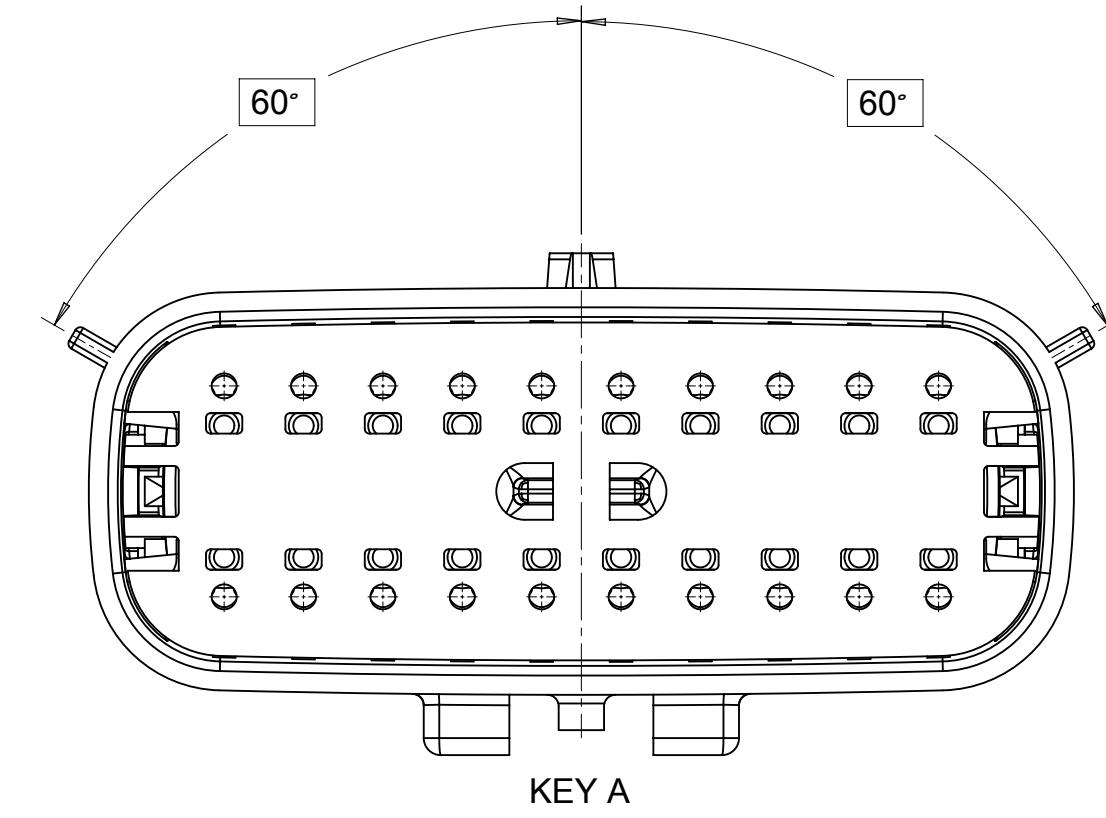

SHEET DESCRIPTION
KEY CONFIGURATIONS CONT.

2X6

2X8

2X10

SYMBOLS = 0 = 0 = 0 = 0 = 0 = 0 = 0 = 0 = 0 = 0	THIS DRAWING CONTAINS INFORMATION THAT IS PROPRIETARY TO MOLEX ELECTRONIC TECHNOLOGIES, LLC AND SHOULD NOT BE USED WITHOUT WRITTEN PERMISSION	DIMENSION UNITS: mm SCALE: 3:1	CURRENT REV DESC: EC NO: 171650 DRWN: PMANJUNATHAC 2018/01/03 CHK'D: MVANSLAMBROU 2018/02/16 APPR: MVANSLAMBROU 2018/02/16	 MX150 BLADE DUAL ROW SEALED ASSEMBLY MAT SEAL		
	GENERAL TOLERANCES (UNLESS SPECIFIED) ANGULAR TOL ± 1.0° 4 PLACES ± 3 PLACES ± 2 PLACES ± 0.1 1 PLACE ± 0.2 0 PLACES ±	INITIAL REVISION: DRWN: APROFFITT 2014/04/28 APPR: VKOSHY 2014/05/14	DOCUMENT NUMBER: SD-33482-0001 DOC TYPE: PSD DOC PART: 001 REVISION: E2			
DRAFT WHERE APPLICABLE MUST REMAIN WITHIN DIMENSIONS	THIRD ANGLE PROJECTION	DRAWING: A1-SIZE SERIES: 33482	MATERIAL NUMBER: GENERAL MARKET CUSTOMER: GENERAL MARKET	SHEET NUMBER: 4 OF 11