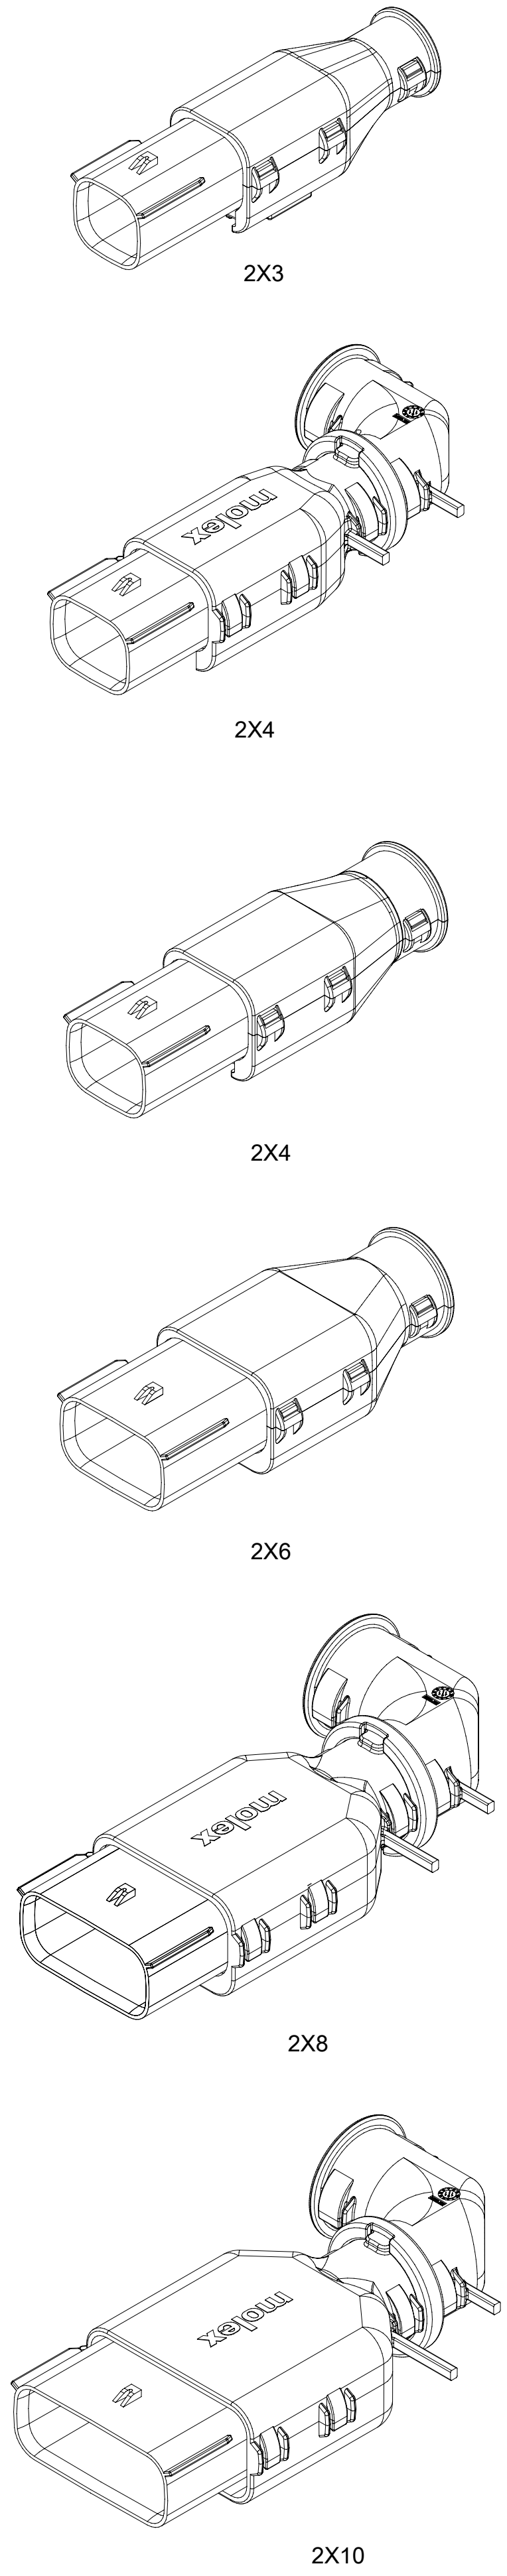

SHEET DESCRIPTION
BACKSHELL NOTES

BACKSHELL NOTES: VALID UNLESS OTHERWISE SPECIFIED

1. GENERAL:
a. APPLICATION SPECIFICATION SEE: AS-34951-001
-DESIGNED TO MATE WITH BLADE SEALED ASSEMBLY SPECIFIED IN MOLEX DRAWING SD-33482-0001.
-SYSTEM TO BE USED WITH WIRE WITHIN DIAMETER RANGE OF 1.2mm TO 2.69mm.
-COMPONENTS ARE OPTIONAL AND MUST BE PURCHASED SEPERATELY.
-DESIGN IS OWNED BY SCHLEMMER FOR SCHLEMMER BACKSHELL.
-DESIGN IS OWNED BY MOLEX FOR MOLEX BACKSHELL.
-90° ADAPTOR DESIGN IS OWNED BY MOLEX.
-FOR ADDITIONAL INFORMATION SEE THE BACKSHELL COMPONENT DRAWING SD-34950-0001.