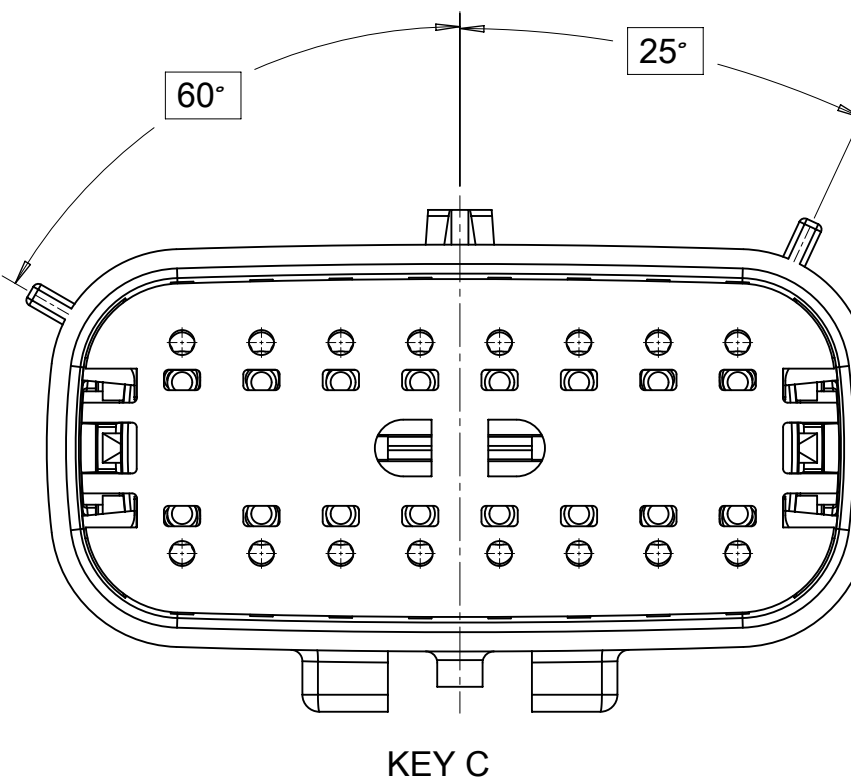

2X10 - STANDARD (STD)

2X10 - UL V0*

UL V0 UNIQUE FEATURE
Partial1
SCALE 10:1

* MINOR GEOMETRY CHANGE THAN STANDARD CONFIGURATION.
SEE NOTE 2a FOR MORE INFORMATION

SYMBOLS = 0

SHEET DESCRIPTION
KEY CONFIGURATIONS CONT.

2X6

KEY A

KEY B

KEY C

KEY D

2X8

KEY A

KEY B