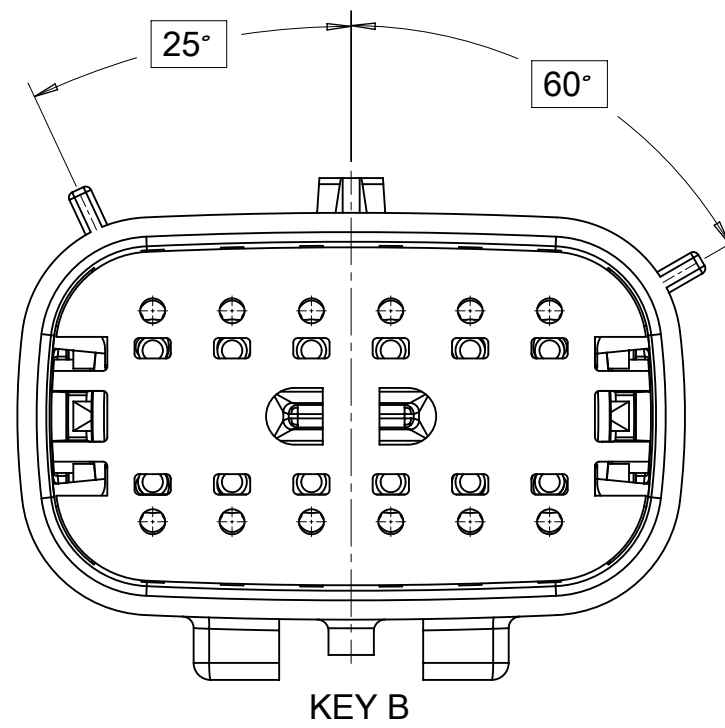

SHEET DESCRIPTION
KEY CONFIGURATIONS CONT.

2X6

KEY A

2X8

2X10

SYMBOLS = 0 = 0 = 0 = 0 = 0 = 0 = 0 = 0 = 0 = 0	THIS DRAWING CONTAINS INFORMATION THAT IS PROPRIETARY TO MOLEX ELECTRONIC TECHNOLOGIES, LLC AND SHOULD NOT BE USED WITHOUT WRITTEN PERMISSION	DIMENSION UNITS: mm SCALE: 3:1	CURRENT REV DESC: EC NO: 171650 DRWN: PMANJUNATHAC 2018/01/03 CHK'D: MVANSLAMBROU 2018/02/16 APPR: MVANSLAMBROU 2018/02/16	 MX150 BLADE DUAL ROW SEALED ASSEMBLY MAT SEAL		
	GENERAL TOLERANCES (UNLESS SPECIFIED) ANGULAR TOL ± 1.0° 4 PLACES ± 3 PLACES ± 2 PLACES ± 0.1 1 PLACE ± 0.2 0 PLACES ±	INITIAL REVISION: DRWN: APROFFITT 2014/04/28 APPR: VKOSHY 2014/05/14	DOCUMENT NUMBER: SD-33482-0001 DOC TYPE: PSD DOC PART: 001 REVISION: E2			
DRAFT WHERE APPLICABLE MUST REMAIN WITHIN DIMENSIONS	THIRD ANGLE PROJECTION	DRAWING: A1-SIZE SERIES: 33482	MATERIAL NUMBER: GENERAL MARKET CUSTOMER: GENERAL MARKET	SHEET NUMBER: 4 OF 11