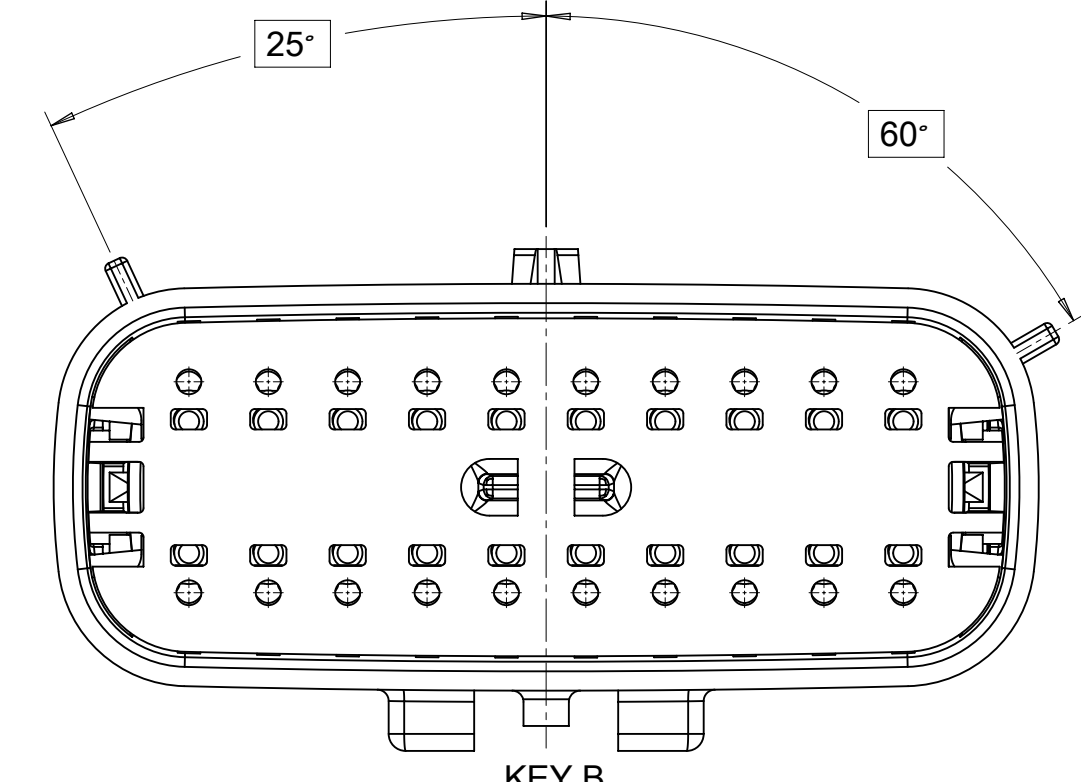

SHEET DESCRIPTION
KEY CONFIGURATIONS CONT.

2X6

2X8

2X10

KEY A

SYMBOLS = 0 = 0 = 0 = 0 = 0 = 0 = 0 = 0 = 0 = 0	THIS DRAWING CONTAINS INFORMATION THAT IS PROPRIETARY TO MOLEX ELECTRONIC TECHNOLOGIES, LLC AND SHOULD NOT BE USED WITHOUT WRITTEN PERMISSION	DIMENSION UNITS: mm SCALE: 3:1	CURRENT REV DESC: EC NO: 171650 DRWN: PMANJUNATHAC 2018/01/03 CHK'D: MVANSLAMBROU 2018/02/16 APPR: MVANSLAMBROU 2018/02/16	 MX150 BLADE DUAL ROW SEALED ASSEMBLY MAT SEAL		
	GENERAL TOLERANCES (UNLESS SPECIFIED) ANGULAR TOL ± 1.0° 4 PLACES ± 3 PLACES ± 2 PLACES ± 0.1 1 PLACE ± 0.2 0 PLACES ±	INITIAL REVISION: DRWN: APROFFITT 2014/04/28 APPR: VKOSHY 2014/05/14	DOCUMENT NUMBER: SD-33482-0001 DOC TYPE: PSD DOC PART: 001 REVISION: E2			
DRAFT WHERE APPLICABLE MUST REMAIN WITHIN DIMENSIONS	THIRD ANGLE PROJECTION	DRAWING: A1-SIZE SERIES: 33482	MATERIAL NUMBER: GENERAL MARKET CUSTOMER: GENERAL MARKET	SHEET NUMBER: 4 OF 11