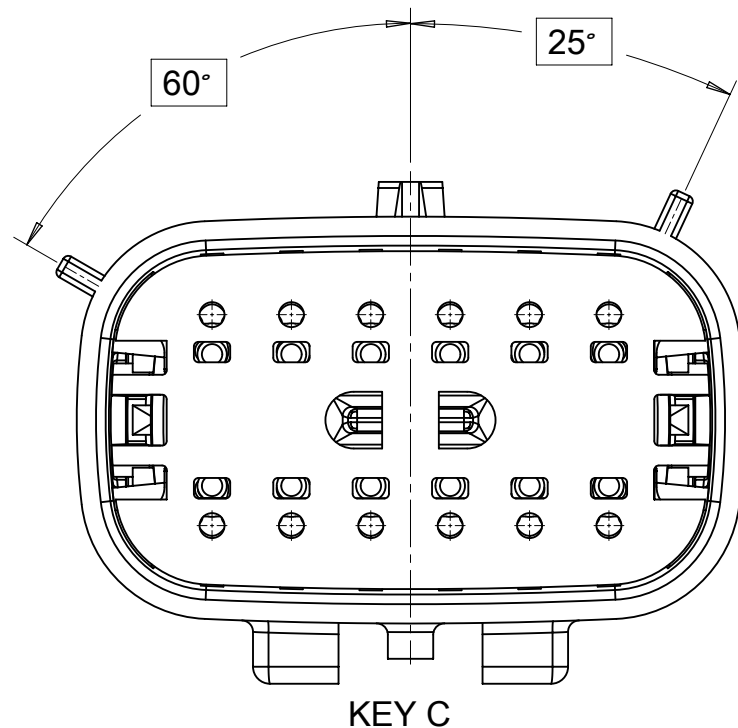

SHEET DESCRIPTION
CONFIGURATIONS

2X2 - STANDARD (STD)

2X2 - UL V0*

2X3 - STANDARD (STD)

2X3 - LENGTHENED

2X4 - STANDARD (STD)

2X6 - STANDARD (STD)

2X8 - STANDARD (STD)

2X10 - STANDARD (STD)

2X10 - UL V0*

UL V0 UNIQUE FEATURE
Partial1
SCALE 10:1

* MINOR GEOMETRY CHANGE THAN STANDARD CONFIGURATION.
SEE NOTE 2a FOR MORE INFORMATION

SYMBOLS = 0

SHEET DESCRIPTION
KEY CONFIGURATIONS CONT.

2X6

KEY A

KEY B

KEY C

KEY D

2X8

KEY A

KEY B