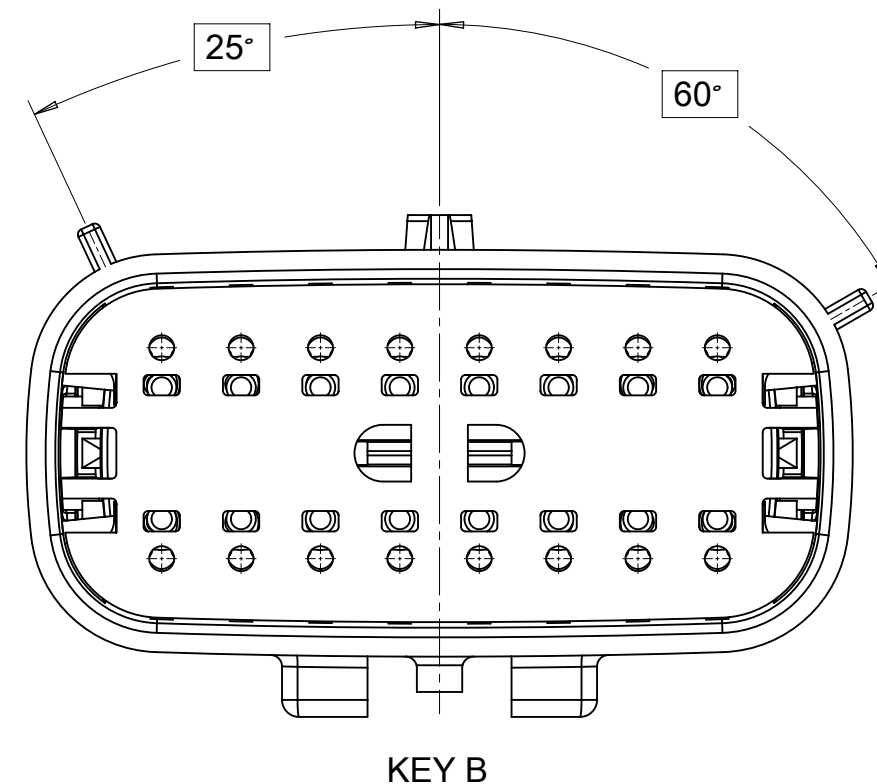

2X10 - STANDARD (STD)

2X10 - UL V0*

UL V0 UNIQUE FEATURE
Partial1
SCALE 10:1

* MINOR GEOMETRY CHANGE THAN STANDARD CONFIGURATION.
SEE NOTE 2a FOR MORE INFORMATION

SYMBOLS = 0

SHEET DESCRIPTION
KEY CONFIGURATIONS CONT.

2X6

KEY A

KEY B

KEY C

KEY D

2X8

KEY A

KEY B