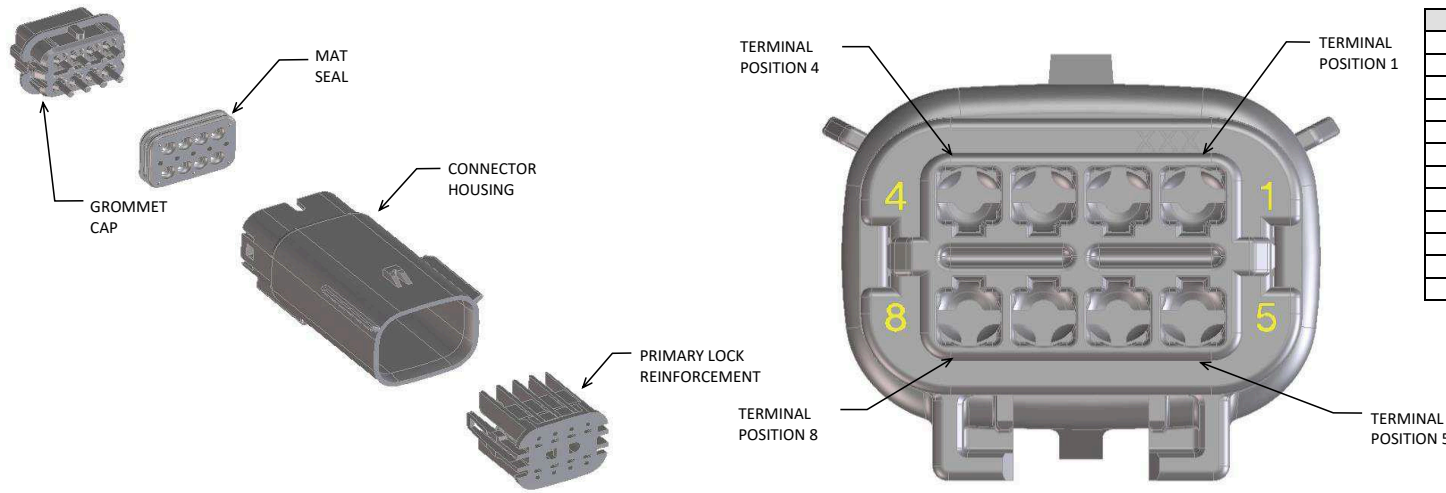

ABBREVIATION	DESCRIPTION	COLOR	MATERIAL
A-BLK	HOUSING, KEYING OPTION A	BLACK	SPS/NYLON GF20
B-LG	HOUSING, KEYING OPTION B	LIGHT GRAY	SPS/NYLON GF20
C-BR	HOUSING, KEYING OPTION C	BROWN	SPS/NYLON GF20
D-GR	HOUSING, KEYING OPTION D	GREEN	SPS/NYLON GF20
C-DG	HOUSING, KEYING OPTION C	DARK GRAY	SPS/NYLON GF20
D-SG	HOUSING, KEYING OPTION D	STONE GRAY	SPS/NYLON GF20
A-YW	HOUSING, KEYING OPTION A	YELLOW	SPS/NYLON GF20
GCP	GROMMET CAP (PLUGGED)	BLACK	SPS/NYLON GF20
GCO	GROMMET CAP (OPEN)	BLACK	SPS/NYLON GF20
PLR	PLR	NATURAL	SPS/NYLON GF20
M-R	MAT SEAL	RUST RED	INHERENTLY LUBRICATED SILICONE
M-B	MAT SEAL	ROYAL BLUE	INHERENTLY LUBRICATED SILICONE

FOR ADDITIONAL INFORMATION SEE SD-33482-0001