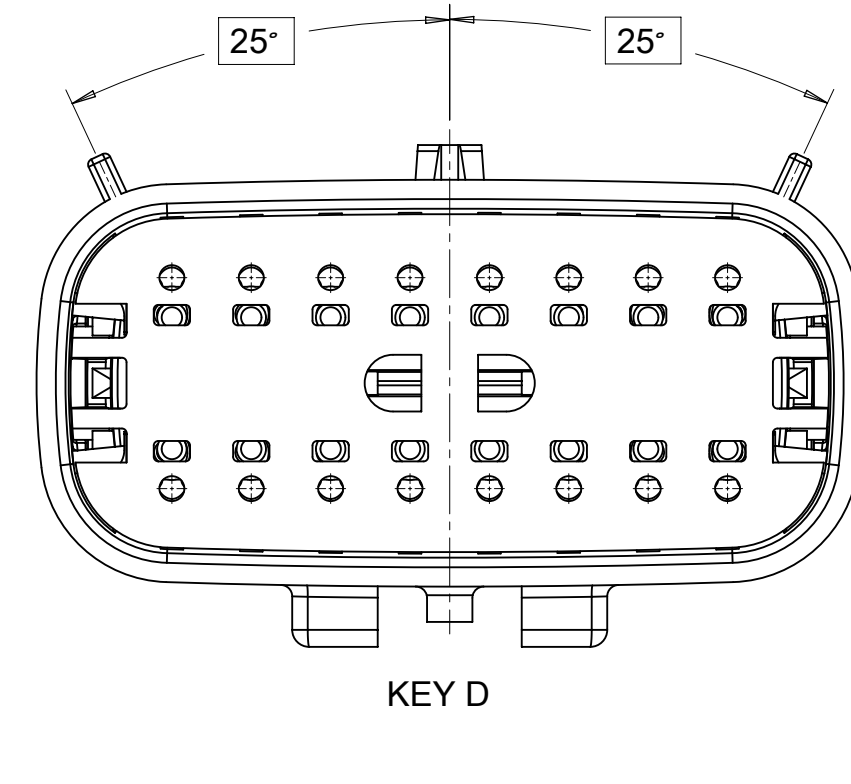

KEY C

KEY D

2X10