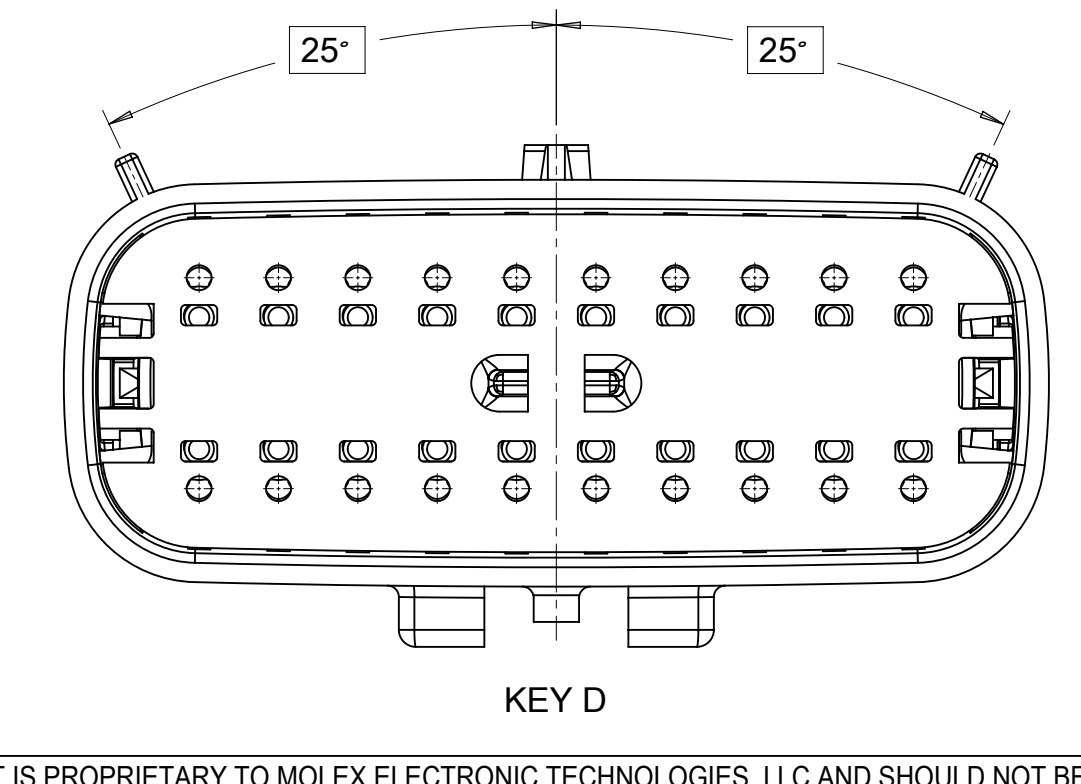

KEY D

SYMBOLS = 0 = 0 = 0 = 0 = 0 = 0 = 0 = 0 = 0 = 0	THIS DRAWING CONTAINS INFORMATION THAT IS PROPRIETARY TO MOLEX ELECTRONIC TECHNOLOGIES, LLC AND SHOULD NOT BE USED WITHOUT WRITTEN PERMISSION	DIMENSION UNITS: mm SCALE: 3:1	CURRENT REV DESC: EC NO: 171650 DRWN: PMANJUNATHAC 2018/01/03 CHK'D: MVANSLAMBROU 2018/02/16 APPR: MVANSLAMBROU 2018/02/16	 MX150 BLADE DUAL ROW SEALED ASSEMBLY MAT SEAL		
	GENERAL TOLERANCES (UNLESS SPECIFIED) ANGULAR TOL ± 1.0° 4 PLACES ± 3 PLACES ± 2 PLACES ± 0.1 1 PLACE ± 0.2 0 PLACES ±	INITIAL REVISION: DRWN: APROFFITT 2014/04/28 APPR: VKOSHY 2014/05/14	DOCUMENT NUMBER: SD-33482-0001 DOC TYPE: PSD DOC PART: 001 REVISION: E2			
DRAFT WHERE APPLICABLE MUST REMAIN WITHIN DIMENSIONS	THIRD ANGLE PROJECTION	DRAWING: A1-SIZE SERIES: 33482	MATERIAL NUMBER: GENERAL MARKET CUSTOMER: GENERAL MARKET	SHEET NUMBER: 4 OF 11