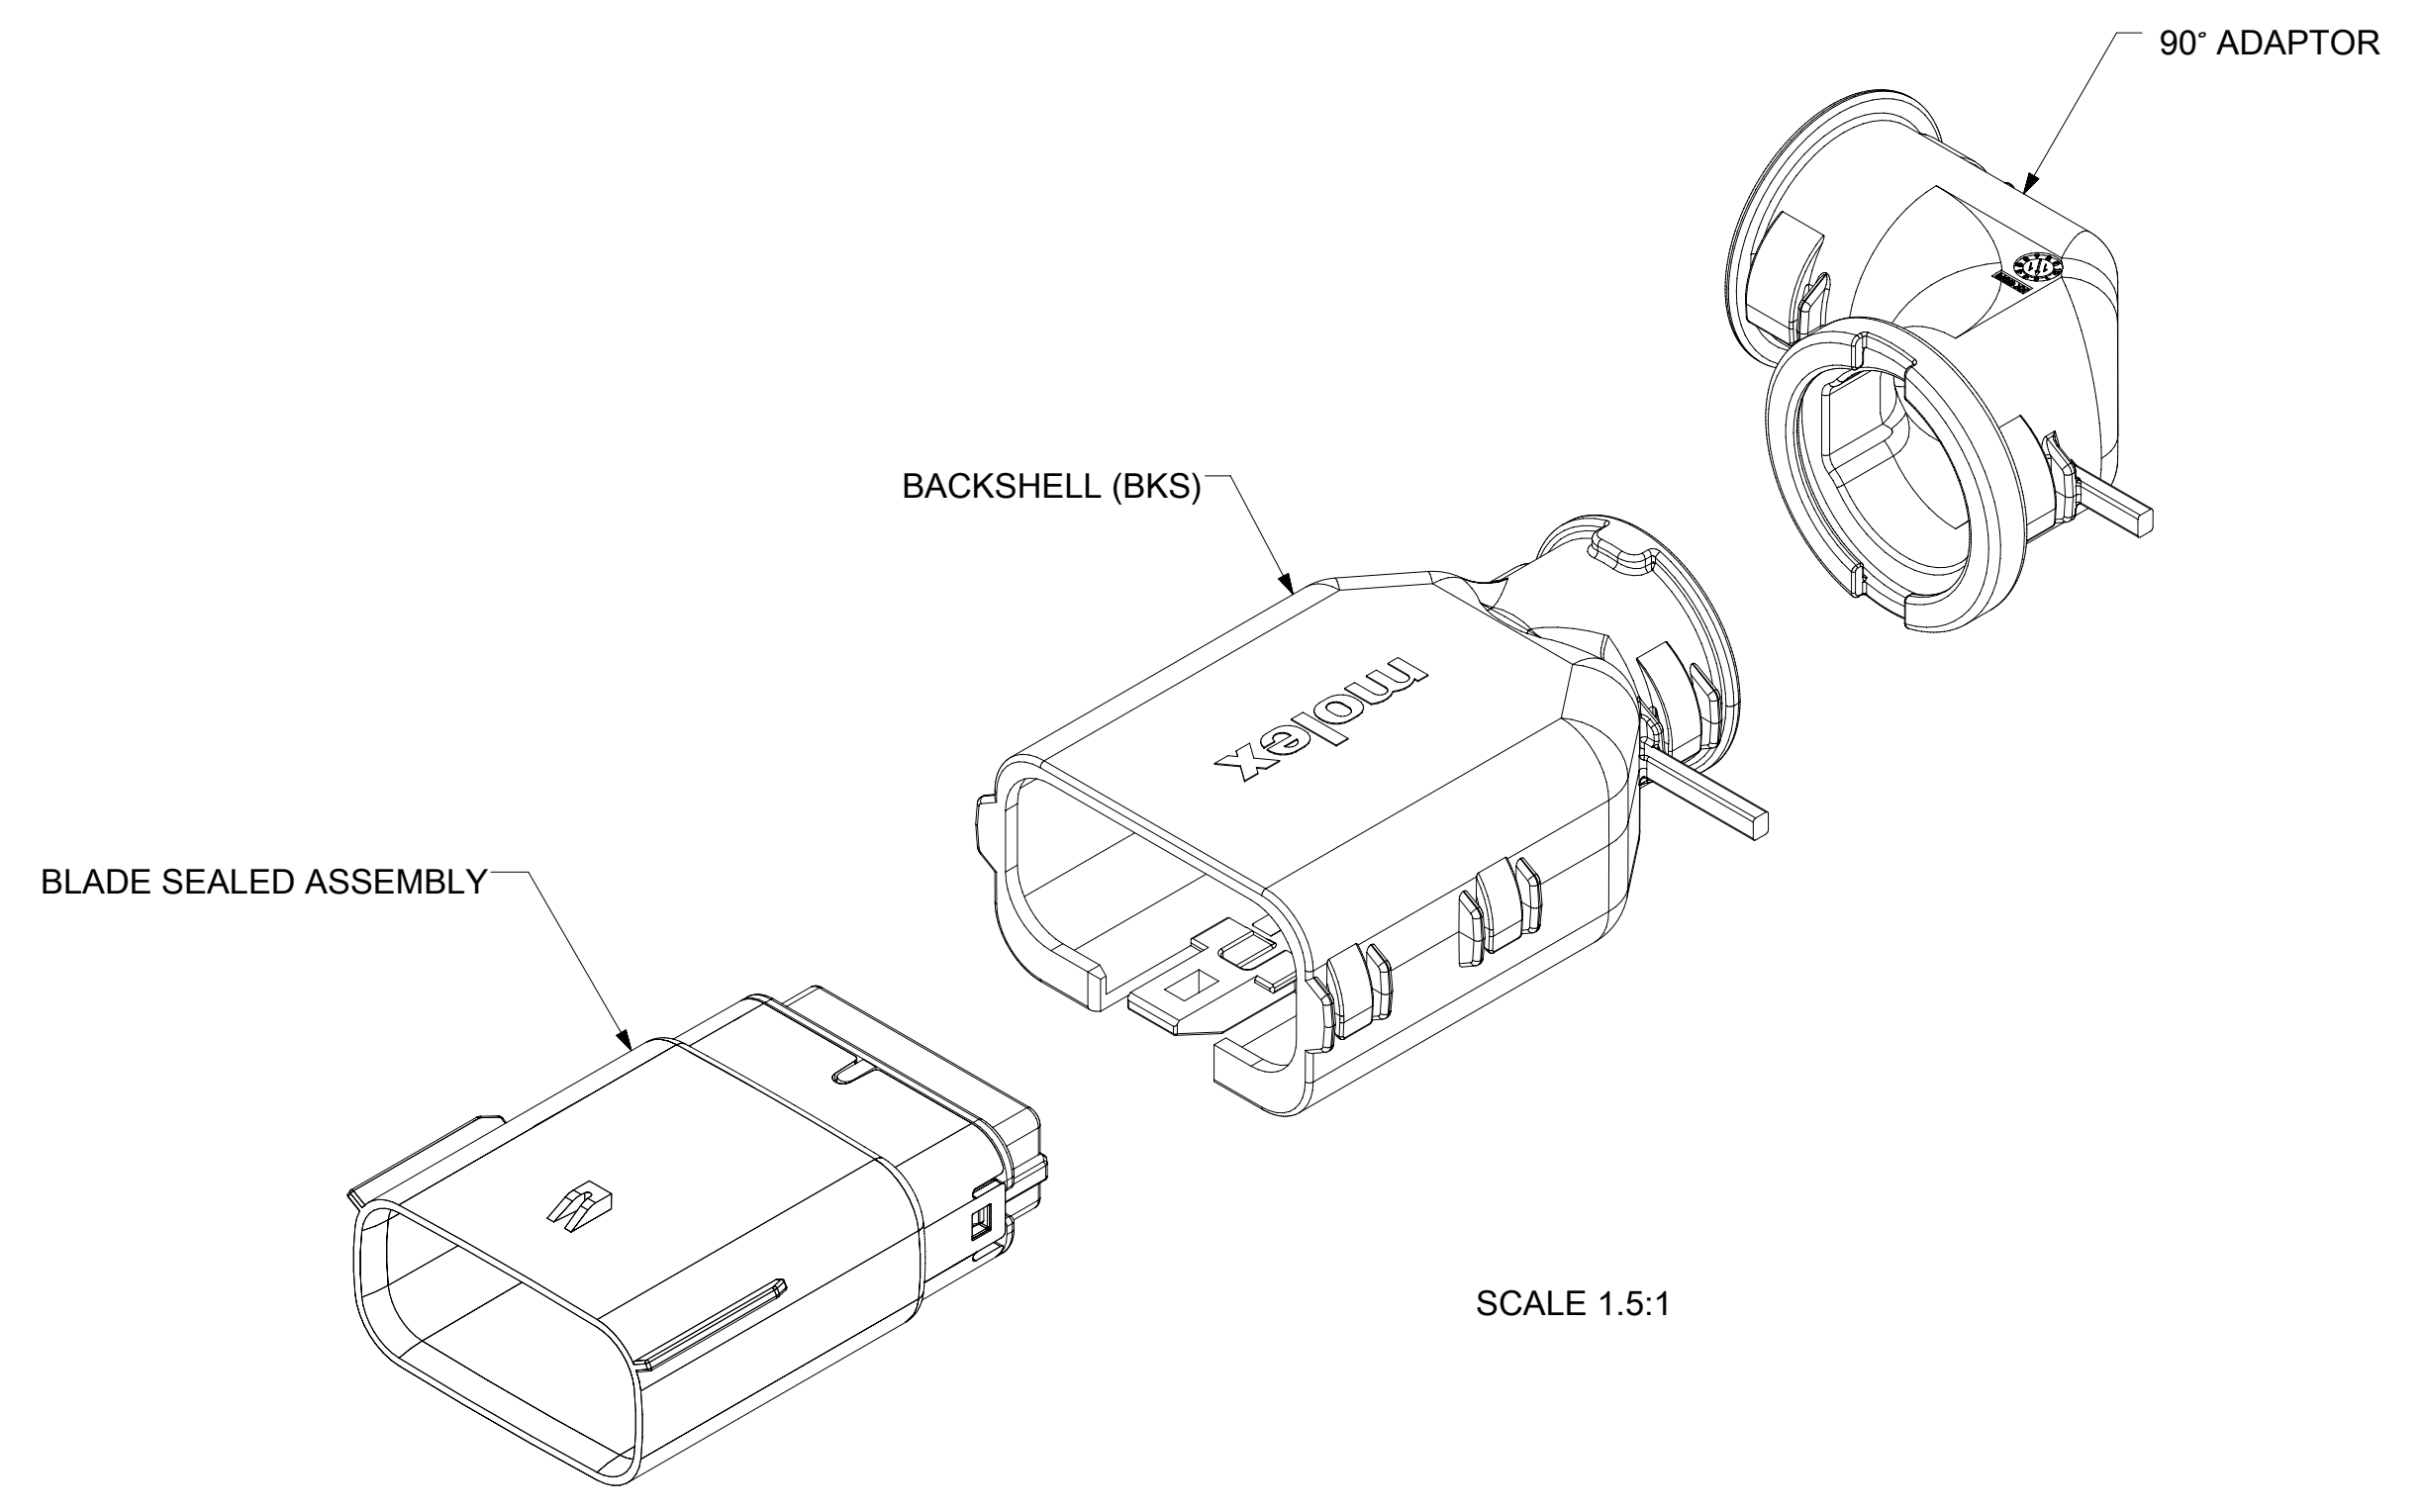

BACKSHELL CUSTOMER MODEL NUMBER LEGEND

34950-XXXX

CUSTOMER MODEL COMPONENTS
0 - SCHLEMMER BACKSHELL ONLY
1 - SCHLEMMER BACKSHELL & MX150 HOUSING KEY A ASSEMBLY
2 - SCHLEMMER BACKSHELL & MX150 HOUSING KEY B ASSEMBLY
3 - SCHLEMMER BACKSHELL & MX150 HOUSING KEY C ASSEMBLY
4 - SCHLEMMER BACKSHELL & MX150 HOUSING KEY D ASSEMBLY
5 - MOLEX BACKSHELL ONLY
6 - MOLEX BACKSHELL & MX150 HOUSING KEY A ASSEMBLY
7 - MOLEX BACKSHELL & MX150 HOUSING KEY B ASSEMBLY
8 - MOLEX BACKSHELL & MX150 HOUSING KEY C ASSEMBLY
9 - MOLEX BACKSHELL & MX150 HOUSING KEY D ASSEMBLY

BACKSHELL FEATURES
1 - WITH RIBS
2 - WITHOUT RIBS
3 - 90° ADAPTOR

MX150 CIRCUIT SIZE 04, 06, 08, 12, 16, 20