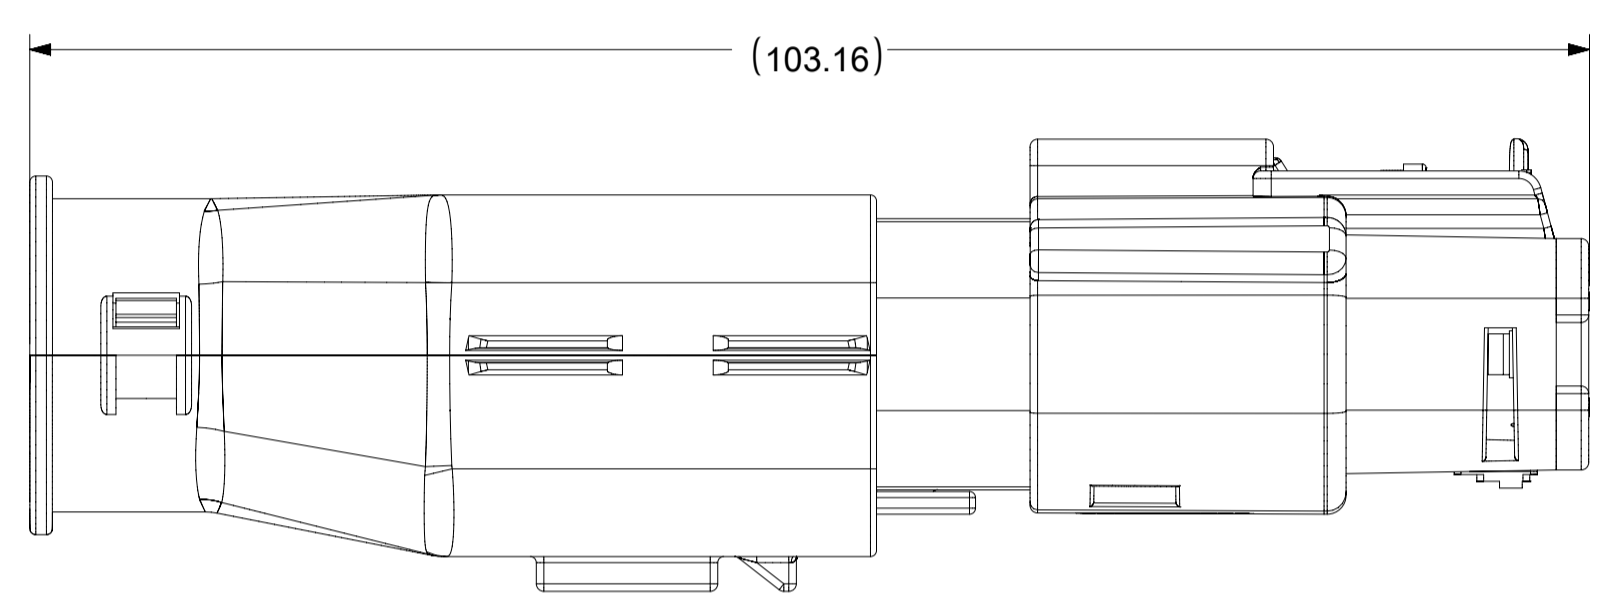

SHEET DESCRIPTION
SCHLEMMER BACKSHELL CONFIGURATIONS

CKT	BLADE CONFIGURATION	RECEPTACLE CONFIGURATION	DIMENSIONS				
			M	N	P	R	T
2X3	STANDARD	STANDARD	106.83	32.75	31.75	29.00	29.50
	LENGTHENED		108.71				
2X4	STANDARD	STANDARD	106.83	33.50	31.90	30.70	30.70
2X6	STANDARD	STANDARD	106.83	37.84	37.27	35.83	36.83

BLADE SEALED ASSEMBLY WITH BLADE BACKSHELL

SYMBOLS THIS DRAWING CONTAINS INFORMATION THAT IS PROPRIETARY TO MOLEX ELECTRONIC TECHNOLOGIES, LLC AND SHOULD NOT BE USED WITHOUT WRITTEN PERMISSION DIMENSION UNITS: mm SCALE: 2:1 GENERAL TOLERANCES (UNLESS SPECIFIED): ANGULAR TOL: ± 1.0° 4 PLACES: ± 3 PLACES: ± 2 PLACES: ± 0.1 1 PLACE: ± 0.2 0 PLACES: ± DRAFT WHERE APPLICABLE MUST REMAIN WITHIN DIMENSIONS	CURRENT REV DESC:		 MX150 BLADE DUAL ROW SEALED ASSEMBLY MAT SEAL					
	EC NO: 171650 DRWN: PMANJUNATHAC 2018/01/03 CHK'D: MVANSLAMBROU 2018/02/16 APPR: MVANSLAMBROU 2018/02/16					PRODUCT CUSTOMER DRAWING		
	INITIAL REVISION: DRWN: APROFFITT 2014/04/28 APPR: VKOSHY 2014/05/14		DOCUMENT NUMBER	DOC TYPE	DOC PART	REVISION		
	THIRD ANGLE PROJECTION	DRAWING	SERIES	MATERIAL NUMBER	CUSTOMER	SHEET NUMBER		

DOCUMENT STATUS	P1	RELEASE DATE	2018/02/16 22:02:26