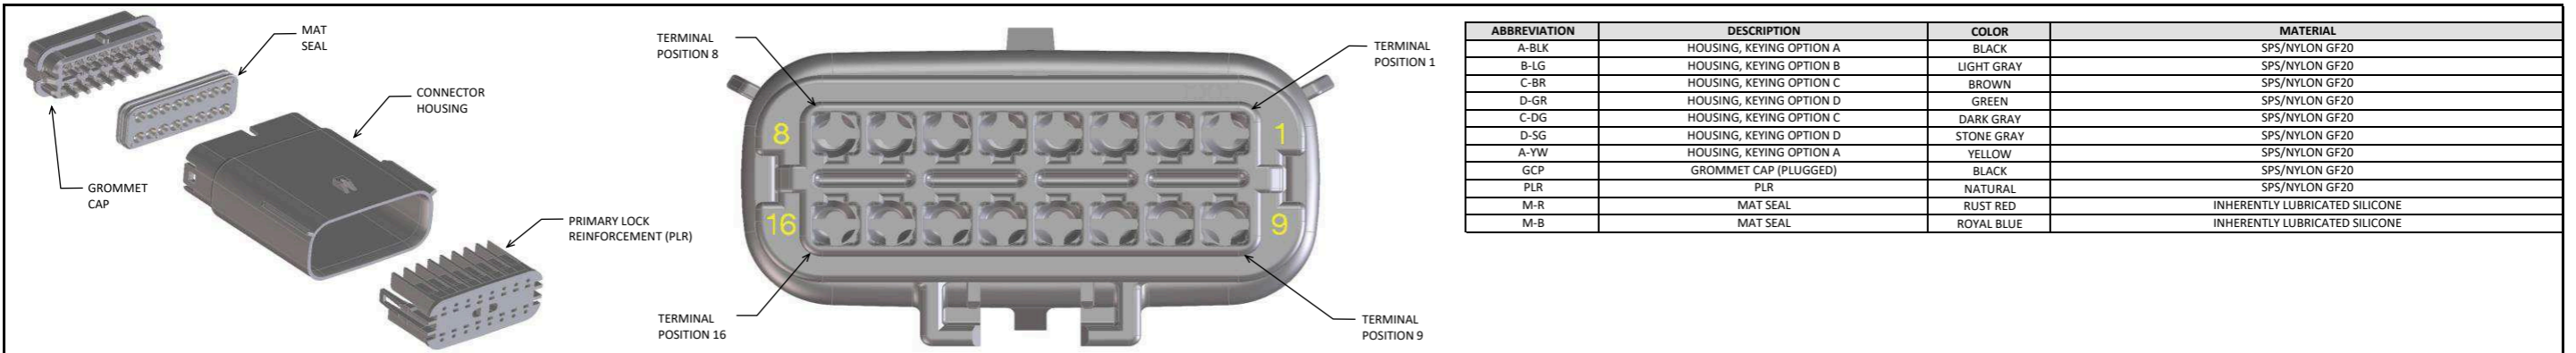

MX150 2X8 BLADE SEALED ASSY MAT SEAL
BOM AND PIN OUT SHEET

FOR ADDITIONAL INFORMATION SEE SD-33482-0001

ABBREVIATION	DESCRIPTION	COLOR	MATERIAL
A-BLK	HOUSING, KEYING OPTION A	BLACK	SPS/NYLON GF20
B-LG	HOUSING, KEYING OPTION B	LIGHT GRAY	SPS/NYLON GF20
C-BR	HOUSING, KEYING OPTION C	BROWN	SPS/NYLON GF20
D-GR	HOUSING, KEYING OPTION D	GREEN	SPS/NYLON GF20
C-DG	HOUSING, KEYING OPTION C	DARK GRAY	SPS/NYLON GF20
D-SG	HOUSING, KEYING OPTION D	STONE GRAY	SPS/NYLON GF20
A-YW	HOUSING, KEYING OPTION A	YELLOW	SPS/NYLON GF20
GCP	GROMMET CAP (PLUGGED)	BLACK	SPS/NYLON GF20
PLR	PLR	NATURAL	SPS/NYLON GF20
M-R	MAT SEAL	RUST RED	INHERENTLY LUBRICATED SILICONE
M-B	MAT SEAL	ROYAL BLUE	INHERENTLY LUBRICATED SILICONE