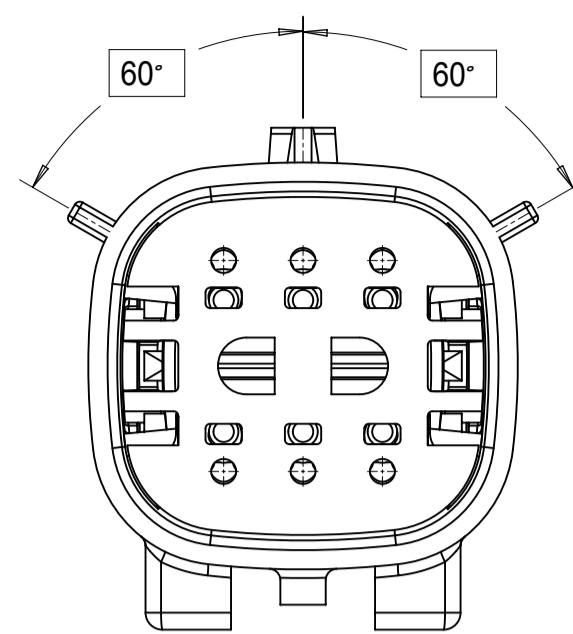

2X10 - STANDARD (STD)

2X10 - UL V0\*

UL V0 UNIQUE FEATURE  
Partial1  
SCALE 10:1

\* MINOR GEOMETRY CHANGE THAN STANDARD CONFIGURATION.  
SEE NOTE 2a FOR MORE INFORMATION

SYMBOLS	THIS DRAWING CONTAINS INFORMATION THAT IS PROPRIETARY TO MOLEX ELECTRONIC TECHNOLOGIES, LLC AND SHOULD NOT BE USED WITHOUT WRITTEN PERMISSION		CURRENT REV DESC:		<b>molex</b>
	DIMENSION UNITS	SCALE			
▽ = 0	mm	1.5:1	EC NO: 171650		MX150 BLADE DUAL ROW SEALED ASSEMBLY MAT SEAL
▽ = 0	GENERAL TOLERANCES (UNLESS SPECIFIED)		DRWN: PMANJUNATHAC 2018/01/03		
▽ = 0	ANGULAR TOL ± 1.0°		CHK'D: MVANSLAMBROU 2018/02/16		
▽ = 0	4 PLACES ±		APPR: MVANSLAMBROU 2018/02/16		
▽ = 0	3 PLACES ±		INITIAL REVISION:		
▽ = 0	2 PLACES ± 0.1		DRWN: APROFFITT 2014/04/28		
▽ = 0	1 PLACE ± 0.2		APPR: VKOSHY 2014/05/14		
▽ = 0	0 PLACES ±		THIRD ANGLE PROJECTION		
▽ = 0	DRAFT WHERE APPLICABLE MUST REMAIN WITHIN DIMENSIONS		DRAWING	SERIES	DOCUMENT NUMBER
			A1-SIZE	33482	SD-33482-0001
					DOC TYPE   DOC PART   REVISION
					PSD   001   E2
					PRODUCT CUSTOMER DRAWING
					CUSTOMER
					GENERAL MARKET
					SHEET NUMBER
					2 OF 11

SHEET DESCRIPTION  
KEY CONFIGURATIONS

2X2

KEY A

KEY B

KEY C

KEY D

2X3

KEY A

KEY B

KEY C

KEY D

2X4

KEY A

KEY B

KEY C

KEY D