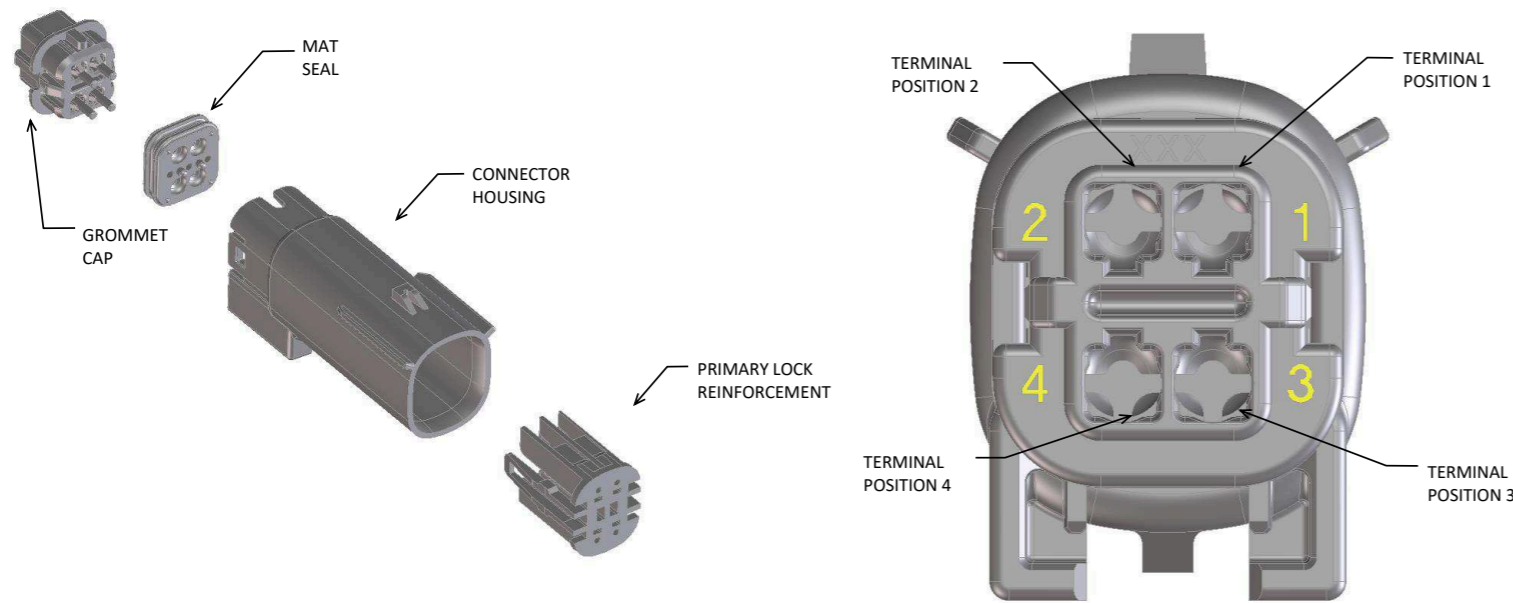

**MX150 2X2 BLADE SEALED ASSEMBLY MAT SEAL
BOM AND PIN OUT SHEET**

ABBREVIATION	DESCRIPTION	COLOR	MATERIAL
A-BLK	HOUSING, KEYING OPTION A	BLACK	SPS/NYLON GF20
B-LG	HOUSING, KEYING OPTION B	LIGHT GRAY	SPS/NYLON GF20
C-BR	HOUSING, KEYING OPTION C	BROWN	SPS/NYLON GF20
D-GR	HOUSING, KEYING OPTION D	GREEN	SPS/NYLON GF20
C-DG	HOUSING, KEYING OPTION C	DARK GRAY	SPS/NYLON GF20
D-SG	HOUSING, KEYING OPTION D	STONE GRAY	SPS/NYLON GF20
A-YW	HOUSING, KEYING OPTION A	YELLOW	SPS/NYLON GF20
GCP	GROMMET CAP (PLUGGED)	BLACK	SPS/NYLON GF20
GCO	GROMMET CAP (OPEN)	BLACK	SPS/NYLON GF20
PLR	PLR	NATURAL	SPS/NYLON GF20
M	MAT SEAL	ROYAL BLUE	INHERENTLY LUBRICATED SILICONE

FOR ADDITIONAL INFORMATION SEE SD-33482-0001