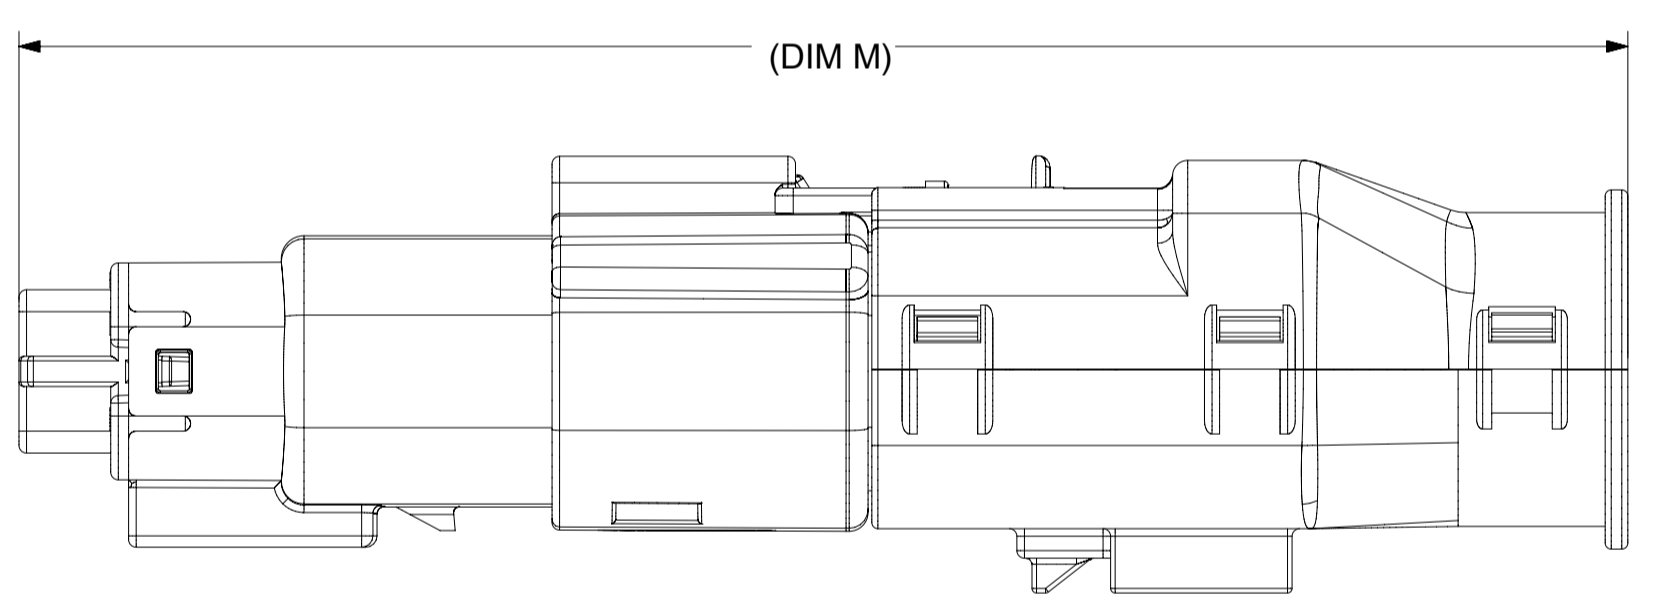

OVERALL MATED SYSTEM WITH BLADE BACKSHELL

OVERALL MATED SYSTEM WITH RECEPTACLE BACKSHELL