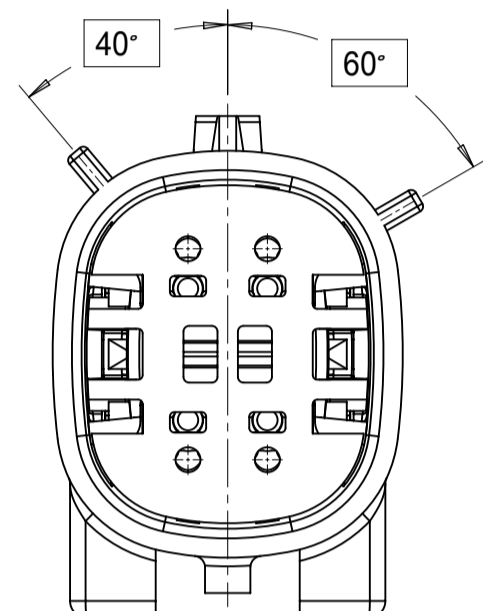

**SHEET DESCRIPTION**  
CONFIGURATIONS

2X2 - STANDARD (STD)

2X2 - UL V0\*

2X3 - STANDARD (STD)

2X3 - LENGTHENED

2X4 - STANDARD (STD)

2X6 - STANDARD (STD)

2X8 - STANDARD (STD)

2X10 - STANDARD (STD)

2X10 - UL V0\*

UL V0 UNIQUE FEATURE  
Partial1  
SCALE 10:1

\* MINOR GEOMETRY CHANGE THAN STANDARD CONFIGURATION.  
SEE NOTE 2a FOR MORE INFORMATION

SYMBOLS	THIS DRAWING CONTAINS INFORMATION THAT IS PROPRIETARY TO MOLEX ELECTRONIC TECHNOLOGIES, LLC AND SHOULD NOT BE USED WITHOUT WRITTEN PERMISSION		CURRENT REV DESC:		<b>molex</b>
	DIMENSION UNITS	SCALE			
▽ = 0	mm	1.5:1	EC NO: 171650		MX150 BLADE DUAL ROW SEALED ASSEMBLY MAT SEAL
▽ = 0	GENERAL TOLERANCES (UNLESS SPECIFIED)		DRWN: PMANJUNATHAC 2018/01/03		
▽ = 0	ANGULAR TOL ± 1.0°		CHK'D: MVANSLAMBROU 2018/02/16		
▽ = 0	4 PLACES ±		APPR: MVANSLAMBROU 2018/02/16		
▽ = 0	3 PLACES ±		INITIAL REVISION:		
▽ = 0	2 PLACES ± 0.1		DRWN: APROFFITT 2014/04/28		
▽ = 0	1 PLACE ± 0.2		APPR: VKOSHY 2014/05/14		
▽ = 0	0 PLACES ±		THIRD ANGLE PROJECTION		
▽ = 0	DRAFT WHERE APPLICABLE MUST REMAIN WITHIN DIMENSIONS		DRAWING	SERIES	DOCUMENT NUMBER
			A1-SIZE	33482	SD-33482-0001
					DOC TYPE   DOC PART   REVISION
					PSD   001   E2
					PRODUCT CUSTOMER DRAWING
					CUSTOMER
					GENERAL MARKET
					SHEET NUMBER
					2 OF 11

SHEET DESCRIPTION  
KEY CONFIGURATIONS

2X2

KEY A

KEY B

KEY C

KEY D

2X3

KEY A