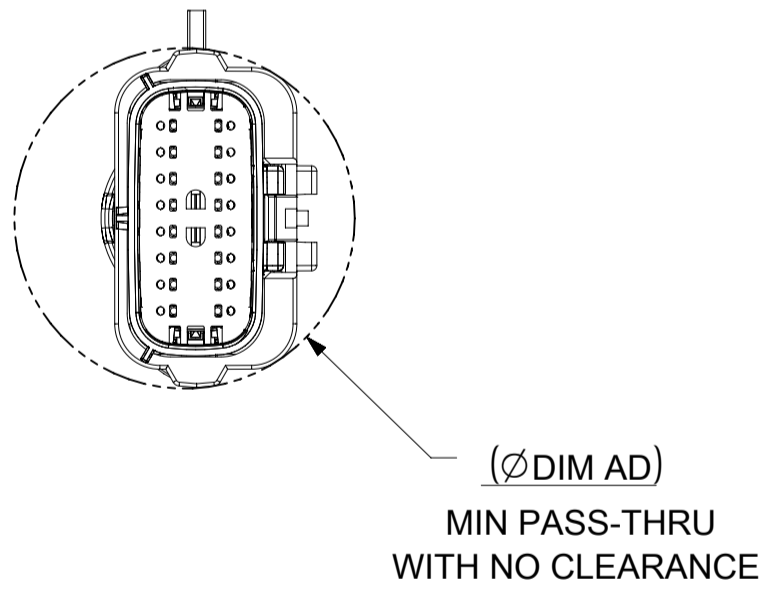

NOTES: VALID UNLESS OTHERWISE SPECIFIED

1. GENERAL:  
a. APPLICATION SPECIFICATION SEE: AS-33472-100  
-CONTAINS: PRODUCT INTRODUCTION, PRODUCT SUMMARY, CONNECTOR ASSEMBLY, PACKAGING INFORMATION, CONNECTOR MATING, SERVICE INSTRUCTIONS, ELECTRICAL CONTINUITY CHECKING, CRIMPING, AND TROUBLESHOOTING.  
-DESIGNED TO MATE WITH RECEPTACLE SEALED ASSEMBLY AS SPECIFIED IN THE MATING CONNECTOR DRAWINGS CHART.  
\*DENOTES DRAWINGS THAT CAN BE ACCESSED AT <http://ewcap.uscarteams.org/>.  
-ASSEMBLY SHIPPED WITH PLR IN PRE-LOCK POSITION (SEE PLR PRE-LOCK VIEW SHEET 5).

b. PRODUCT SPECIFICATION SEE:  
-STANDARD CONFIGURATION: PS-33472-000  
-UL V0 CONFIGURATION: TBD  
CONTAINS: PRODUCT INTRODUCTION, PRODUCT SUMMARY, RATINGS (CURRENT, TEMPERATURE, SEALING, AND FLAMMABILITY), TERMINALS, WIRE DIAMETER RANGE, PRODUCT VALIDATION, AND PRODUCT DEVIATIONS.

OVERALL MATED SYSTEM WITH BLADE AND RECEPTACLE BACKSHELL

OVERALL MATED SYSTEM WITH BLADE BACKSHELL

OVERALL MATED SYSTEM WITH RECEPTACLE BACKSHELL

BLADE SEALED ASSEMBLY WITH BLADE BACKSHELL

ADD THE VALUE OF 'Y' TO THE TOTAL DIMENSION WHENEVER ADAPTOR IS USED