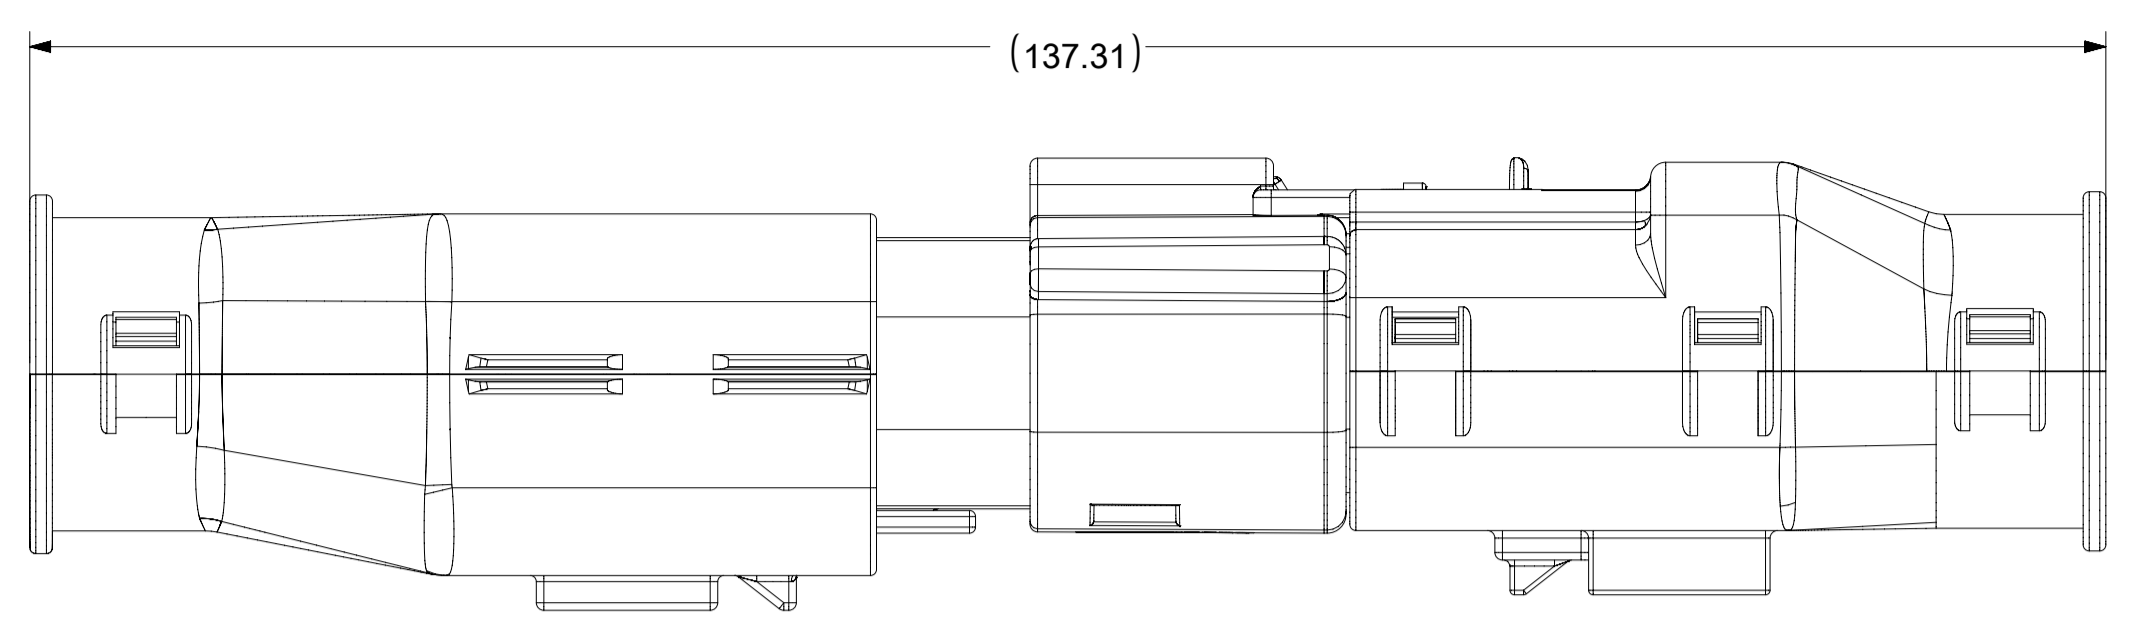

SHEET DESCRIPTION
SCHLEMMER BACKSHELL CONFIGURATIONS

CKT	BLADE CONFIGURATION	RECEPTACLE CONFIGURATION	DIMENSIONS				
			M	N	P	R	T
2X3	STANDARD	STANDARD	106.83	32.75	31.75	29.00	29.50
	LENGTHENED		108.71				
2X4	STANDARD	STANDARD	106.83	33.50	31.90	30.70	30.70
2X6	STANDARD	STANDARD	106.83	37.84	37.27	35.83	36.83

OVERALL MATED SYSTEM WITH BLADE AND RECEPTACLE BACKSHELL