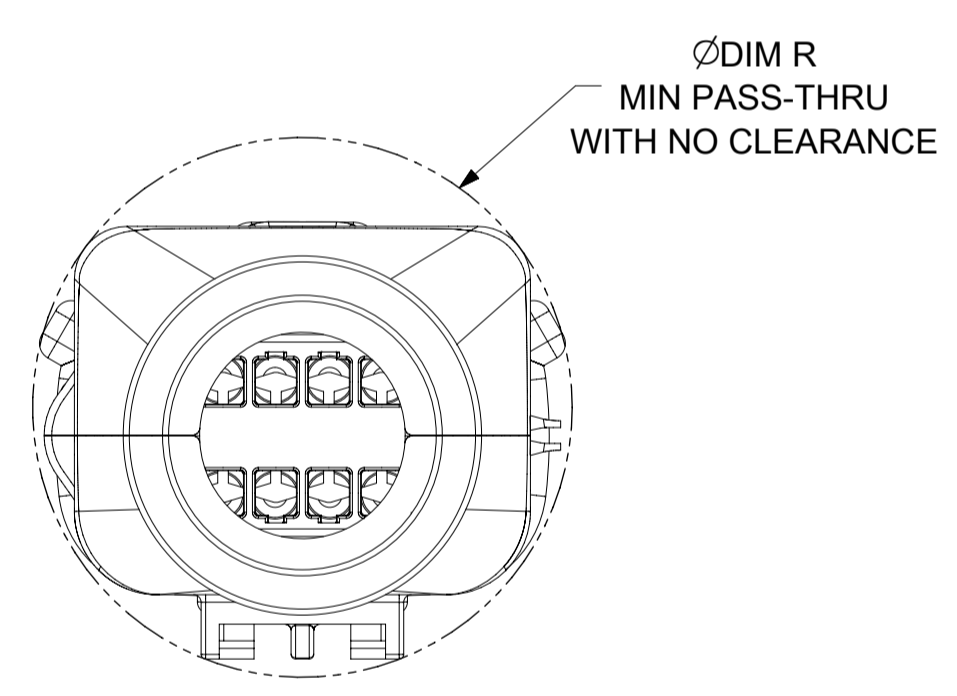

OVERALL MATED SYSTEM WITH RECEPTACLE BACKSHELL