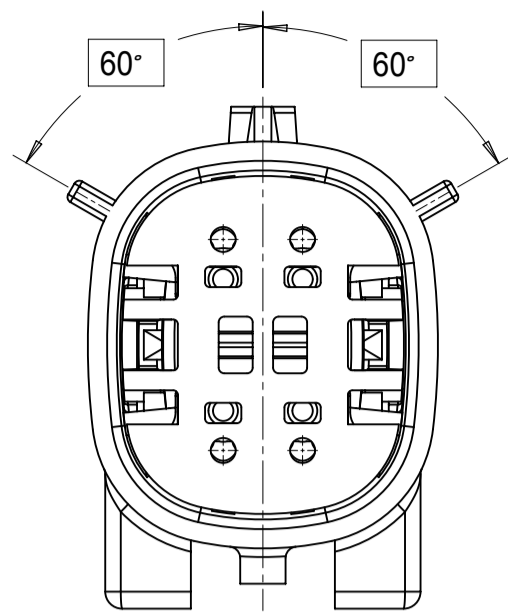

**SHEET DESCRIPTION**  
CONFIGURATIONS

2X2 - STANDARD (STD)

2X2 - UL V0\*

2X3 - STANDARD (STD)

2X3 - LENGTHENED

2X4 - STANDARD (STD)

2X6 - STANDARD (STD)

2X8 - STANDARD (STD)

2X10 - STANDARD (STD)

2X10 - UL V0\*

UL V0 UNIQUE FEATURE  
Partial1  
SCALE 10:1

\* MINOR GEOMETRY CHANGE THAN STANDARD CONFIGURATION.  
SEE NOTE 2a FOR MORE INFORMATION

SYMBOLS	THIS DRAWING CONTAINS INFORMATION THAT IS PROPRIETARY TO MOLEX ELECTRONIC TECHNOLOGIES, LLC AND SHOULD NOT BE USED WITHOUT WRITTEN PERMISSION		CURRENT REV DESC:		<b>molex</b>
	DIMENSION UNITS	SCALE			
▽ = 0	mm	1.5:1	EC NO: 171650		MX150 BLADE DUAL ROW SEALED ASSEMBLY MAT SEAL
▽ = 0	GENERAL TOLERANCES (UNLESS SPECIFIED)		DRWN: PMANJUNATHAC 2018/01/03		
▽ = 0	ANGULAR TOL ± 1.0°		CHK'D: MVANSLAMBROU 2018/02/16		
▽ = 0	4 PLACES ±		APPR: MVANSLAMBROU 2018/02/16		
▽ = 0	3 PLACES ±		INITIAL REVISION:		
▽ = 0	2 PLACES ± 0.1		DRWN: APROFFITT 2014/04/28		
▽ = 0	1 PLACE ± 0.2		APPR: VKOSHY 2014/05/14		
▽ = 0	0 PLACES ±		THIRD ANGLE PROJECTION		
▽ = 0	DRAFT WHERE APPLICABLE MUST REMAIN WITHIN DIMENSIONS		DRAWING	SERIES	DOCUMENT NUMBER
			A1-SIZE	33482	SD-33482-0001
					DOC TYPE   DOC PART   REVISION
					PSD   001   E2
					PRODUCT CUSTOMER DRAWING
					CUSTOMER
					GENERAL MARKET
					SHEET NUMBER
					2 OF 11

SHEET DESCRIPTION  
KEY CONFIGURATIONS

2X2

KEY A

KEY B

KEY C

KEY D

2X3

KEY A