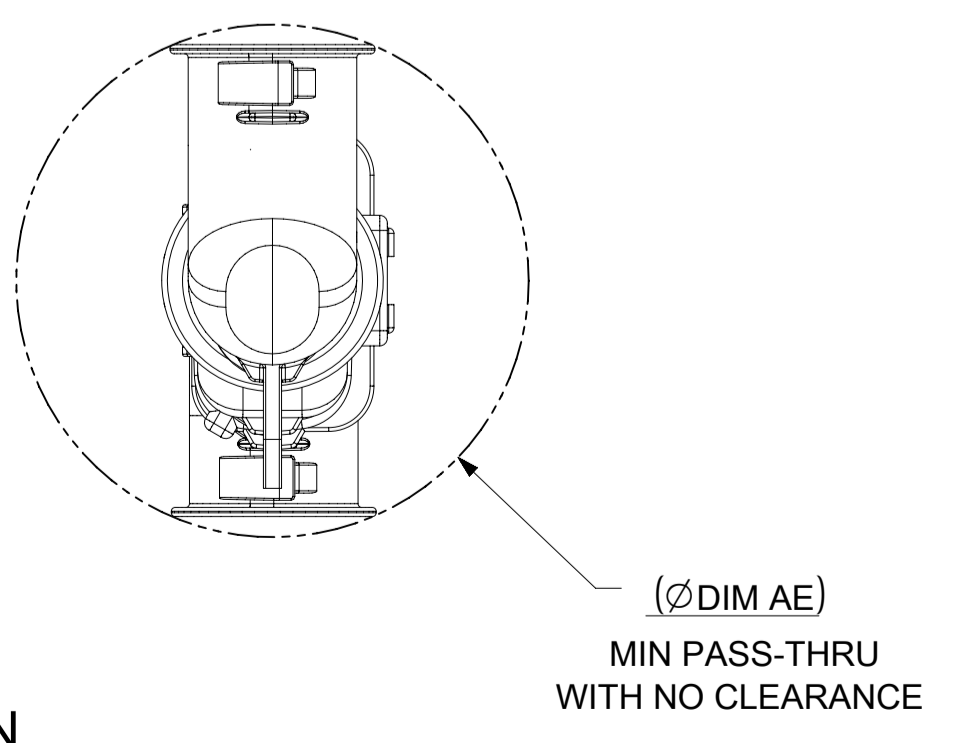

ADD THE VALUE OF 'Y' TO THE TOTAL DIMENSION WHENEVER ADAPTOR IS USED