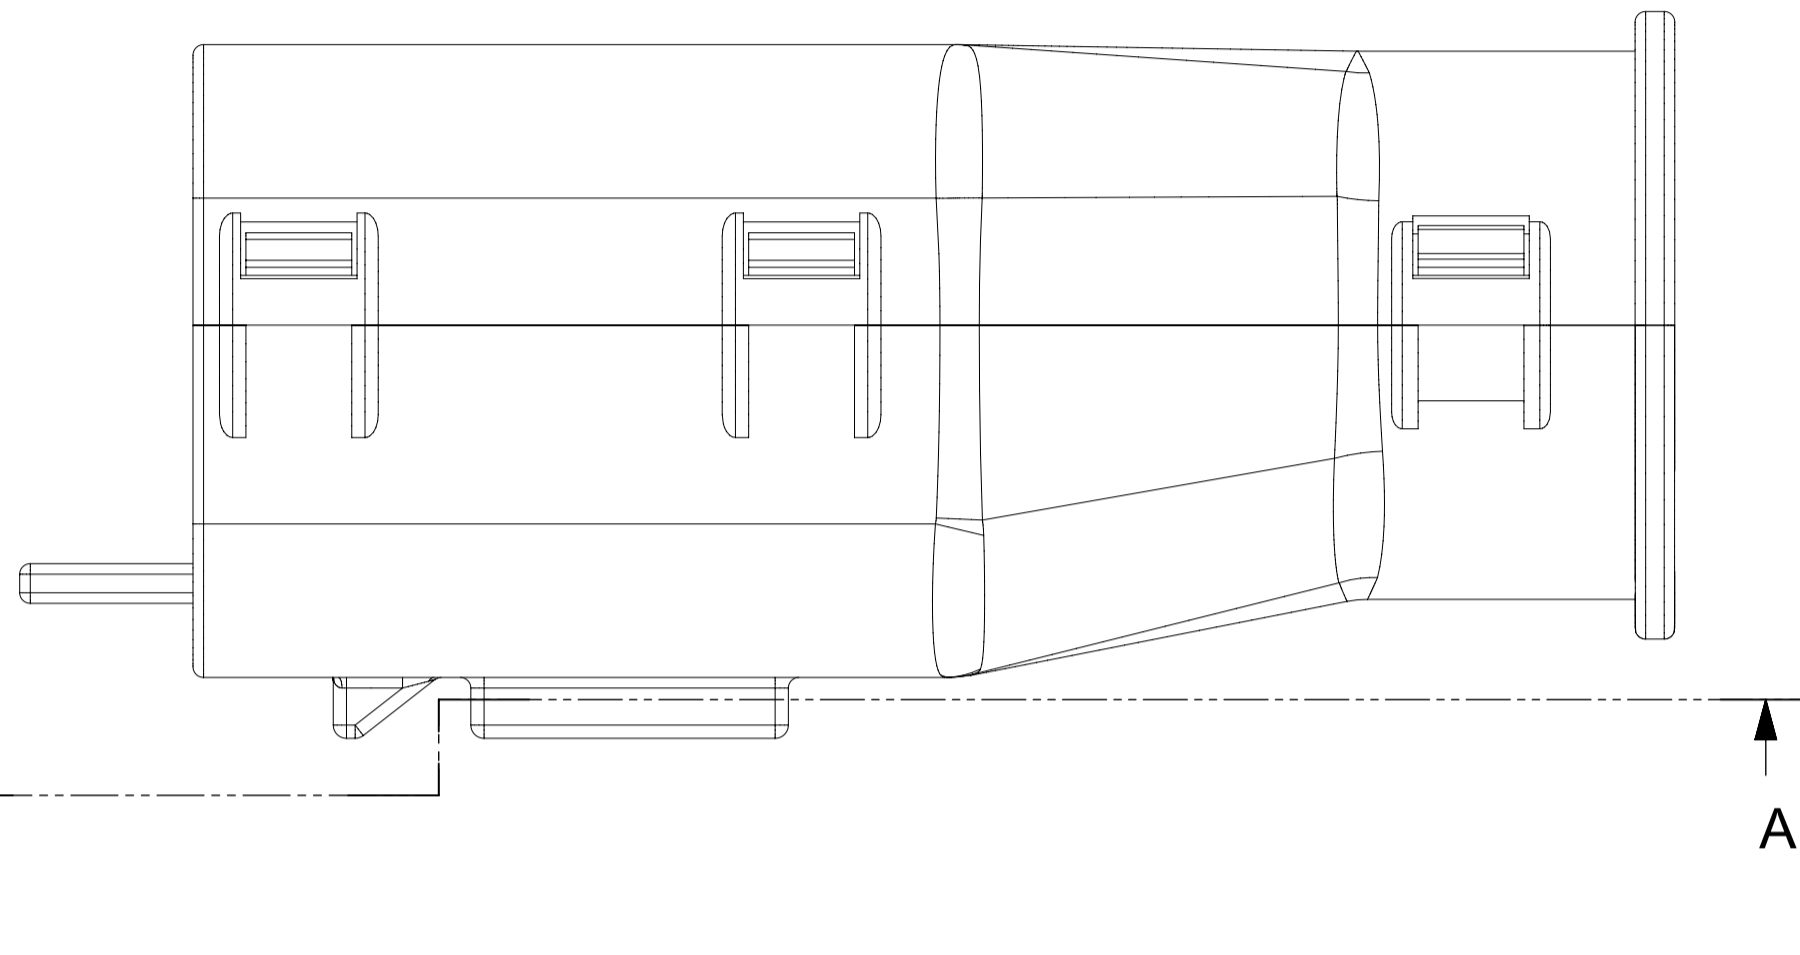

SHEET DESCRIPTION
SCHLEMMER BACKSHELL

SECTION A-A

SYMBOLS ▽ = 0 ▽ = 0 ▽ = 0 ▽ = 0 ▽ = 0 ▽ = 0 ▽ = 0 ▽ = 0 ▽ = 0 ▽ = 0	THIS DRAWING CONTAINS INFORMATION THAT IS PROPRIETARY TO MOLEX ELECTRONIC TECHNOLOGIES, LLC AND SHOULD NOT BE USED WITHOUT WRITTEN PERMISSION		SCALE 3.5:1		CURRENT REV DESC:							
	DIMENSION UNITS mm		GENERAL TOLERANCES (UNLESS SPECIFIED)			EC NO: 171650						
	ANGULAR TOL ± 1.0°		4 PLACES ±			DRWN: PMANJUNATHAC 2018/01/03			MATERIAL NUMBER			
	3 PLACES ±		2 PLACES ± 0.1			CHK'D: MVANSLAMBROU 2018/02/16			DOC TYPE | DOC PART | REVISION			
	2 PLACES ± 0.2		1 PLACE ± 0.2			APPR: MVANSLAMBROU 2018/02/16			PRODUCT CUSTOMER DRAWING			
	DRAFT WHERE APPLICABLE MUST REMAIN WITHIN DIMENSIONS		0 PLACES ±			INITIAL REVISION:			SD-33482-0001 PSD 001 E2			
	THIRD ANGLE PROJECTION			DRAWING			SERIES			CUSTOMER		
	A1-SIZE			33482			GENERAL MARKET			SHEET NUMBER		
	8 OF 11			8 OF 11			8 OF 11			8 OF 11