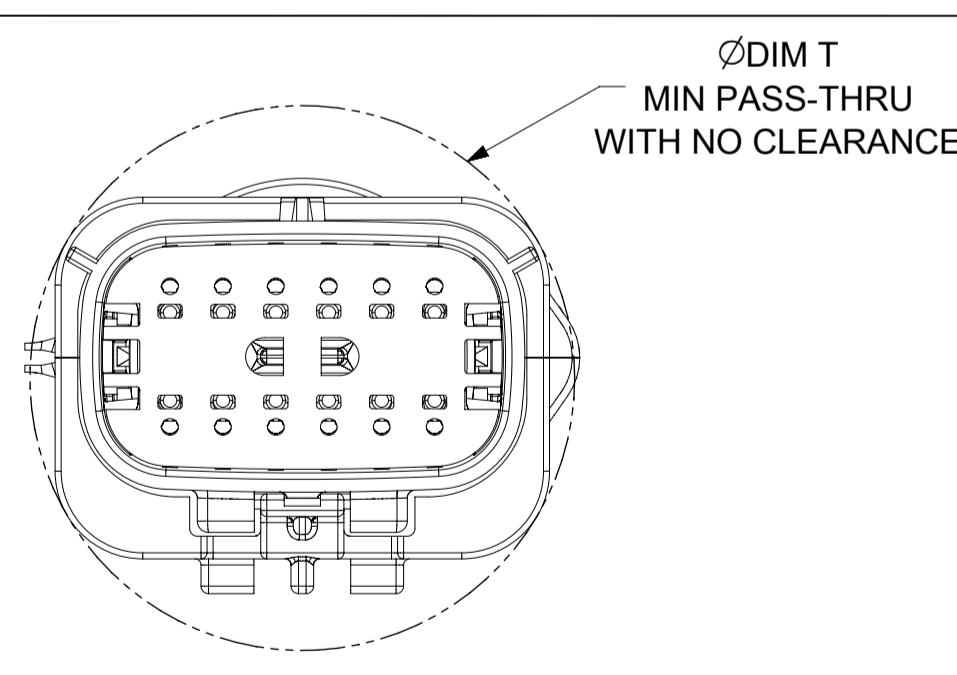

BLADE SEALED ASSEMBLY WITH BLADE BACKSHELL

SYMBOLS THIS DRAWING CONTAINS INFORMATION THAT IS PROPRIETARY TO MOLEX ELECTRONIC TECHNOLOGIES, LLC AND SHOULD NOT BE USED WITHOUT WRITTEN PERMISSION DIMENSION UNITS: mm SCALE: 2:1 GENERAL TOLERANCES (UNLESS SPECIFIED): ANGULAR TOL: ± 1.0° 4 PLACES: ± 3 PLACES: ± 2 PLACES: ± 0.1 1 PLACE: ± 0.2 0 PLACES: ± DRAFT WHERE APPLICABLE MUST REMAIN WITHIN DIMENSIONS	CURRENT REV DESC:		 MX150 BLADE DUAL ROW SEALED ASSEMBLY MAT SEAL					
	EC NO: 171650 DRWN: PMANJUNATHAC 2018/01/03 CHK'D: MVANSLAMBROU 2018/02/16 APPR: MVANSLAMBROU 2018/02/16					PRODUCT CUSTOMER DRAWING		
	INITIAL REVISION: DRWN: APROFFITT 2014/04/28 APPR: VKOSHY 2014/05/14		DOCUMENT NUMBER	DOC TYPE	DOC PART	REVISION		
	THIRD ANGLE PROJECTION	DRAWING	SERIES	MATERIAL NUMBER	CUSTOMER	SHEET NUMBER		

DOCUMENT STATUS	P1	RELEASE DATE	2018/02/16 22:02:26