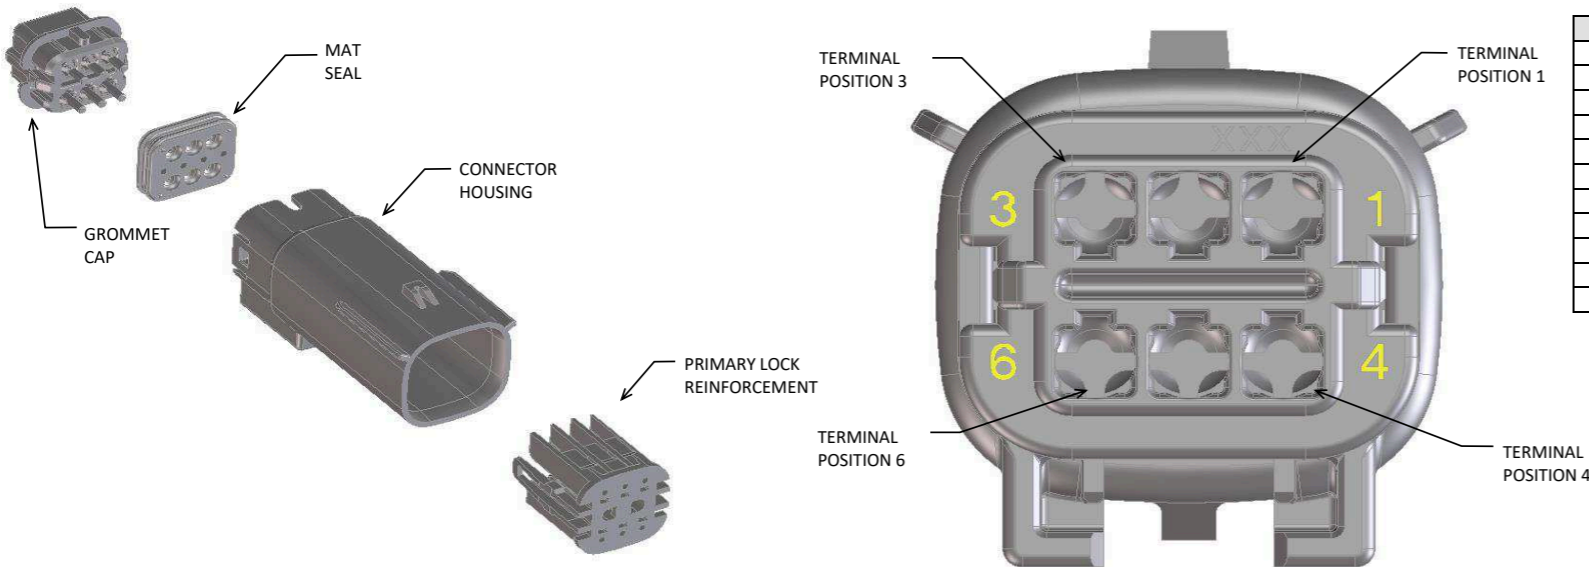

MX150 2X3 BLADE SEALED ASSEMBLY MAT SEAL
BOM AND PIN OUT SHEET

ABBREVIATION	DESCRIPTION	COLOR	MATERIAL
A-BLK	HOUSING, KEYING OPTION A	BLACK	SPS/NYLON GF20
B-LG	HOUSING, KEYING OPTION B	LIGHT GRAY	SPS/NYLON GF20
C-BR	HOUSING, KEYING OPTION C	BROWN	SPS/NYLON GF20
D-GR	HOUSING, KEYING OPTION D	GREEN	SPS/NYLON GF20
C-DG	HOUSING, KEYING OPTION C	DARK GRAY	SPS/NYLON GF20
D-SG	HOUSING, KEYING OPTION D	STONE GRAY	SPS/NYLON GF20
A-YW	HOUSING, KEYING OPTION A	YELLOW	SPS/NYLON GF20
GC	GROMMET CAP (STANDARD)	BLACK	SPS/NYLON GF20
GCL	GROMMET CAP (LENGTHENED)	BLACK	SPS/NYLON GF20
PLR	PLR	NATURAL	SPS/NYLON GF20
M	MAT SEAL	ROYAL BLUE	INHERENTLY LUBRICATED SILICONE

FOR ADDITIONAL INFORMATION SEE SD-33482-0001