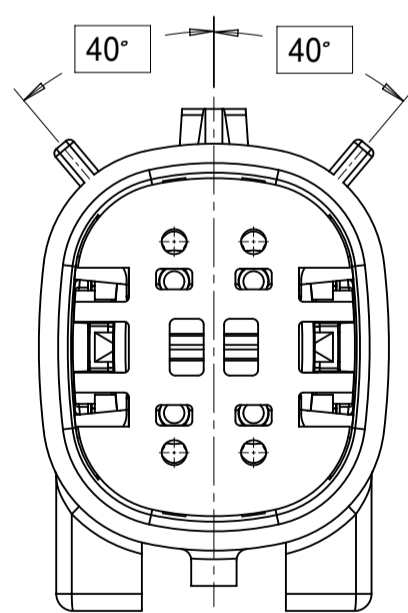

**SHEET DESCRIPTION**  
CONFIGURATIONS

2X2 - STANDARD (STD)

2X2 - UL V0\*

2X3 - STANDARD (STD)

2X3 - LENGTHENED

2X4 - STANDARD (STD)

2X6 - STANDARD (STD)

2X8 - STANDARD (STD)

2X10 - STANDARD (STD)

2X10 - UL V0\*

UL V0 UNIQUE FEATURE  
Partial1  
SCALE 10:1

\* MINOR GEOMETRY CHANGE THAN STANDARD CONFIGURATION.  
SEE NOTE 2a FOR MORE INFORMATION

SYMBOLS	THIS DRAWING CONTAINS INFORMATION THAT IS PROPRIETARY TO MOLEX ELECTRONIC TECHNOLOGIES, LLC AND SHOULD NOT BE USED WITHOUT WRITTEN PERMISSION		CURRENT REV DESC:		<b>molex</b>
	DIMENSION UNITS	SCALE			
▽ = 0	mm	1.5:1	EC NO: 171650		MX150 BLADE DUAL ROW SEALED ASSEMBLY MAT SEAL
▽ = 0	GENERAL TOLERANCES (UNLESS SPECIFIED)		DRWN: PMANJUNATHAC 2018/01/03		
▽ = 0	ANGULAR TOL ± 1.0°		CHK'D: MVANSLAMBROU 2018/02/16		
▽ = 0	4 PLACES ±		APPR: MVANSLAMBROU 2018/02/16		
▽ = 0	3 PLACES ±		INITIAL REVISION:		
▽ = 0	2 PLACES ± 0.1		DRWN: APROFFITT 2014/04/28		
▽ = 0	1 PLACE ± 0.2		APPR: VKOSHY 2014/05/14		
▽ = 0	0 PLACES ±		THIRD ANGLE PROJECTION		
▽ = 0	DRAFT WHERE APPLICABLE MUST REMAIN WITHIN DIMENSIONS		DRAWING	SERIES	DOCUMENT NUMBER
			A1-SIZE	33482	SD-33482-0001
					DOC TYPE   DOC PART   REVISION
					PSD   001   E2
					PRODUCT CUSTOMER DRAWING
					CUSTOMER
					GENERAL MARKET
					SHEET NUMBER
					2 OF 11

SHEET DESCRIPTION  
KEY CONFIGURATIONS

2X2

KEY A

KEY B

KEY C

KEY D

2X3

KEY A

KEY B

KEY C

KEY D

2X4

KEY A

KEY B

KEY C

KEY D