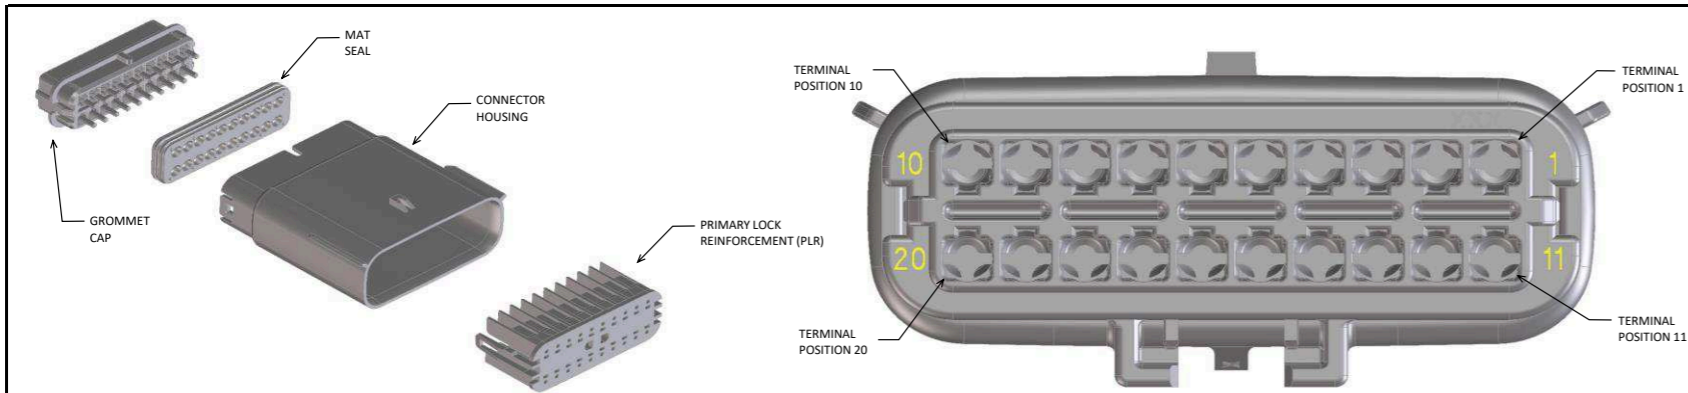

MX150 2X10 BLADE SEALED ASSY MAT SEAL
BOM AND PIN OUT SHEET

FOR ADDITIONAL INFORMATION SEE SD-33482-0001

ABBREVIATION	DESCRIPTION	COLOR	MATERIAL
A-BLK	HOUSING, KEYING OPTION A	BLACK	SP5/NYLON GF20
B-LG	HOUSING, KEYING OPTION B	LIGHT GRAY	SP5/NYLON GF20
C-BR	HOUSING, KEYING OPTION C	BROWN	SP5/NYLON GF20
D-GR	HOUSING, KEYING OPTION D	GREEN	SP5/NYLON GF20
A-YL	HOUSING, KEYING OPTION A	YELLOW	SP5/NYLON GF20
C-DG	HOUSING, KEYING OPTION C	DARK GRAY	SP5/NYLON GF20
D-SG	HOUSING, KEYING OPTION D	STONE GRAY	SP5/NYLON GF20
GCP	GROMMET CAP (PLUGGED)	BLACK	SP5/NYLON GF20
GCO	GROMMET CAP (OPEN)	BLACK	SP5/NYLON GF20
PLR	PLR	NATURAL	SP5/NYLON GF20
M-R	MAT SEAL	RUST RED	INHERENTLY LUBRICATED SILICONE
M-B	MAT SEAL	LIGHT BLUE	INHERENTLY LUBRICATED SILICONE