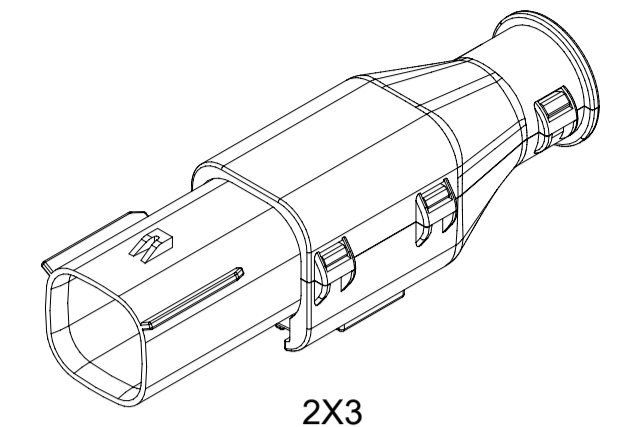

SHEET DESCRIPTION
BACKSHELL NOTES

BACKSHELL NOTES: VALID UNLESS OTHERWISE SPECIFIED

1. GENERAL:

- a. APPLICATION SPECIFICATION SEE: AS-34951-001
- -DESIGNED TO MATE WITH BLADE SEALED ASSEMBLY SPECIFIED IN MOLEX DRAWING SD-33482-0001.
- -SYSTEM TO BE USED WITH WIRE WITHIN DIAMETER RANGE OF 1.2mm TO 2.69mm.
- -COMPONENTS ARE OPTIONAL AND MUST BE PURCHASED SEPERATELY.
- -DESIGN IS OWNED BY SCHLEMMER FOR SCHLEMMER BACKSHELL.
- -DESIGN IS OWNED BY MOLEX FOR MOLEX BACKSHELL.
- -90° ADAPTOR DESIGN IS OWNED BY MOLEX.
- -FOR ADDITIONAL INFORMATION SEE THE BACKSHELL COMPONENT DRAWING SD-34950-0001.

2X3