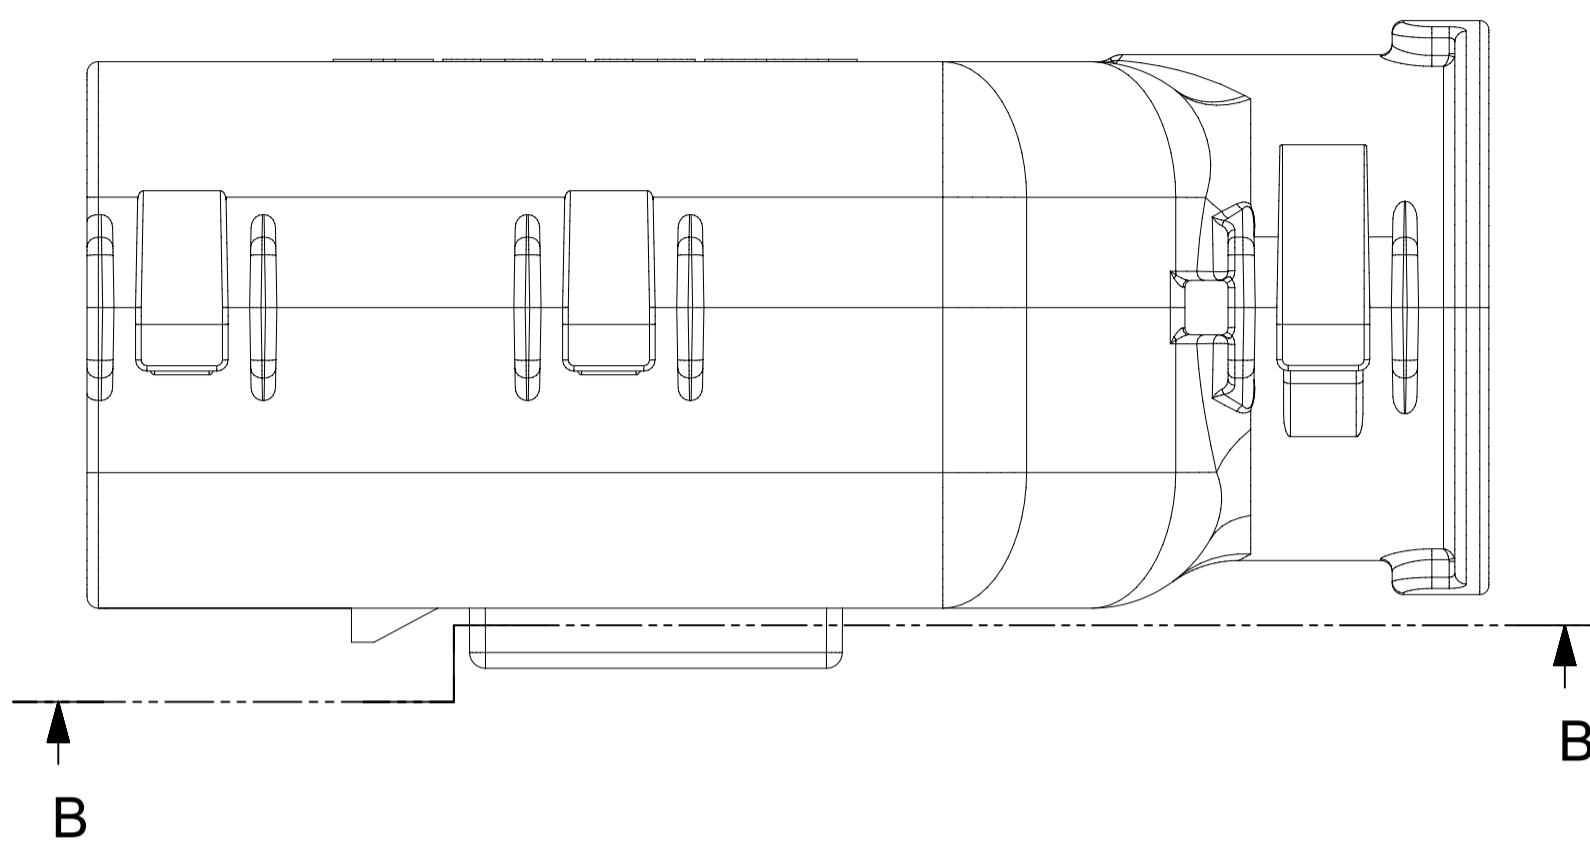

SECTION B-B

SYMBOLS = 0 = 0 = 0 = 0 = 0 = 0 = 0 = 0 = 0	THIS DRAWING CONTAINS INFORMATION THAT IS PROPRIETARY TO MOLEX ELECTRONIC TECHNOLOGIES, LLC AND SHOULD NOT BE USED WITHOUT WRITTEN PERMISSION		SCALE 3:1		CURRENT REV DESC: EC NO: 171650 DRWN: PMANJUNATHAC 2018/01/03 CHK'D: MVANSLAMBROU 2018/02/16 APPR: MVANSLAMBROU 2018/02/16		 MX150 BLADE DUAL ROW SEALED ASSEMBLY MAT SEAL		
	DIMENSION UNITS mm		GENERAL TOLERANCES (UNLESS SPECIFIED) ANGULAR TOL ± 1.0° 4 PLACES ± 3 PLACES ± 2 PLACES ± 0.1 1 PLACE ± 0.2 0 PLACES ±		INITIAL REVISION: DRWN: APROFFITT 2014/04/28 APPR: VKOSHY 2014/05/14				
DRAFT WHERE APPLICABLE MUST REMAIN WITHIN DIMENSIONS		THIRD ANGLE PROJECTION		DRAWING A1-SIZE		SERIES 33482		DOCUMENT NUMBER SD-33482-0001	
DOCUMENT STATUS P1		RELEASE DATE 2018/02/16 22:02:26		MATERIAL NUMBER GENERAL MARKET		CUSTOMER GENERAL MARKET		DOC TYPE PSD DOC PART 001 REVISION E2 SHEET NUMBER 9 OF 11