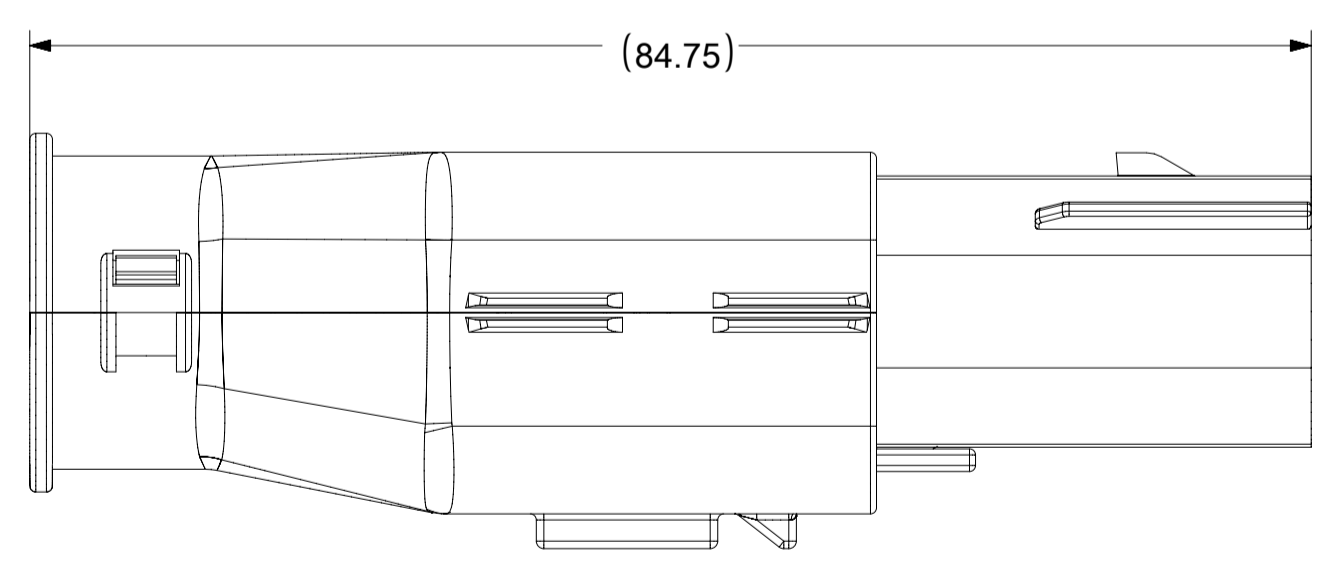

BLADE SEALED ASSEMBLY WITH BLADE BACKSHELL

SYMBOLS THIS DRAWING CONTAINS INFORMATION THAT IS PROPRIETARY TO MOLEX ELECTRONIC TECHNOLOGIES, LLC AND SHOULD NOT BE USED WITHOUT WRITTEN PERMISSION DIMENSION UNITS: mm SCALE: 2:1 GENERAL TOLERANCES (UNLESS SPECIFIED): ANGULAR TOL: ± 1.0° 4 PLACES: ± 3 PLACES: ± 2 PLACES: ± 0.1 1 PLACE: ± 0.2 0 PLACES: ± DRAFT WHERE APPLICABLE MUST REMAIN WITHIN DIMENSIONS	CURRENT REV DESC:		 MX150 BLADE DUAL ROW SEALED ASSEMBLY MAT SEAL					
	EC NO: 171650 DRWN: PMANJUNATHAC 2018/01/03 CHK'D: MVANSLAMBROU 2018/02/16 APPR: MVANSLAMBROU 2018/02/16					PRODUCT CUSTOMER DRAWING		
	INITIAL REVISION: DRWN: APROFFITT 2014/04/28 APPR: VKOSHY 2014/05/14		DOCUMENT NUMBER	DOC TYPE	DOC PART	REVISION		
	THIRD ANGLE PROJECTION	DRAWING	SERIES	MATERIAL NUMBER	CUSTOMER	SHEET NUMBER		

DOCUMENT STATUS	P1	RELEASE DATE	2018/02/16 22:02:26