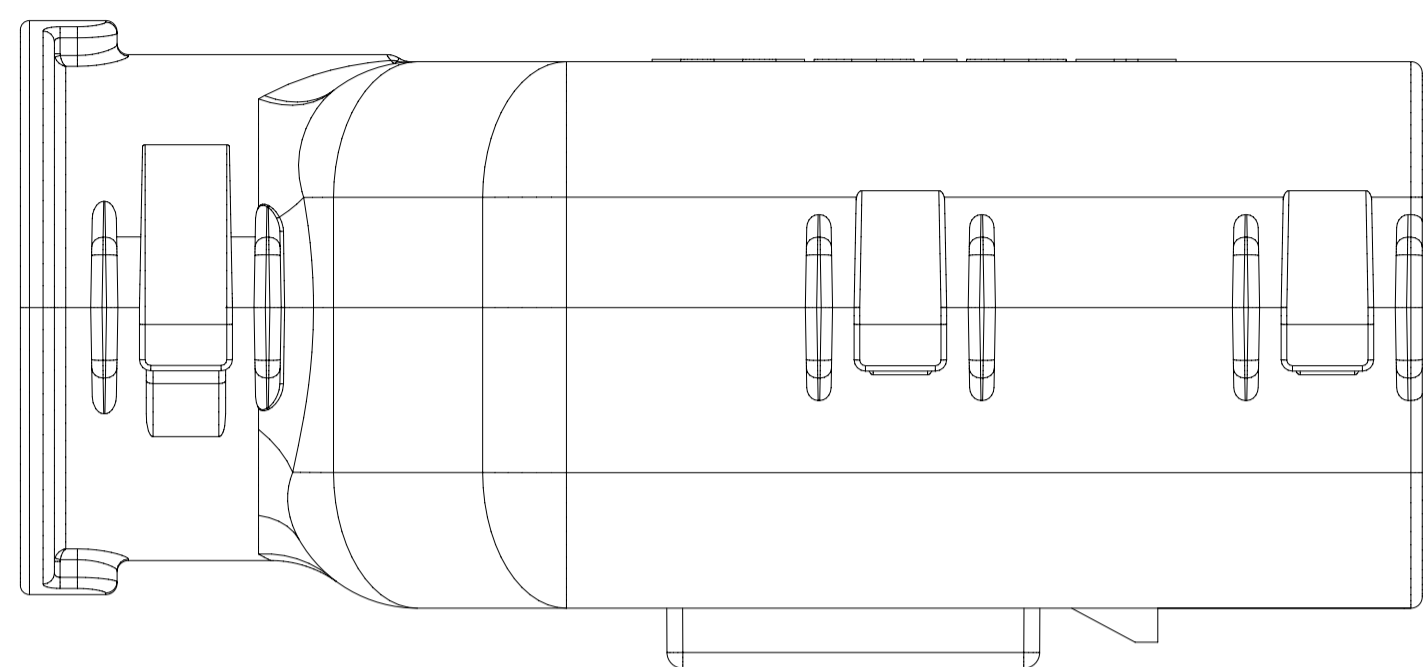

SECTION B-B

SYMBOLS = 0 = 0 = 0 = 0 = 0 = 0 = 0 = 0 = 0	THIS DRAWING CONTAINS INFORMATION THAT IS PROPRIETARY TO MOLEX ELECTRONIC TECHNOLOGIES, LLC AND SHOULD NOT BE USED WITHOUT WRITTEN PERMISSION		SCALE 3:1		CURRENT REV DESC: EC NO: 171650 DRWN: PMANJUNATHAC 2018/01/03 CHK'D: MVANSLAMBROU 2018/02/16 APPR: MVANSLAMBROU 2018/02/16		 MX150 BLADE DUAL ROW SEALED ASSEMBLY MAT SEAL		
	DIMENSION UNITS mm		GENERAL TOLERANCES (UNLESS SPECIFIED) ANGULAR TOL ± 1.0° 4 PLACES ± 3 PLACES ± 2 PLACES ± 0.1 1 PLACE ± 0.2 0 PLACES ±		INITIAL REVISION: DRWN: APROFFITT 2014/04/28 APPR: VKOSHY 2014/05/14				
DRAFT WHERE APPLICABLE MUST REMAIN WITHIN DIMENSIONS		THIRD ANGLE PROJECTION		DRAWING A1-SIZE		SERIES 33482		DOCUMENT NUMBER SD-33482-0001	
DOCUMENT STATUS P1		RELEASE DATE 2018/02/16 22:02:26		MATERIAL NUMBER GENERAL MARKET		CUSTOMER GENERAL MARKET		DOC TYPE PSD DOC PART 001 REVISION E2 SHEET NUMBER 9 OF 11