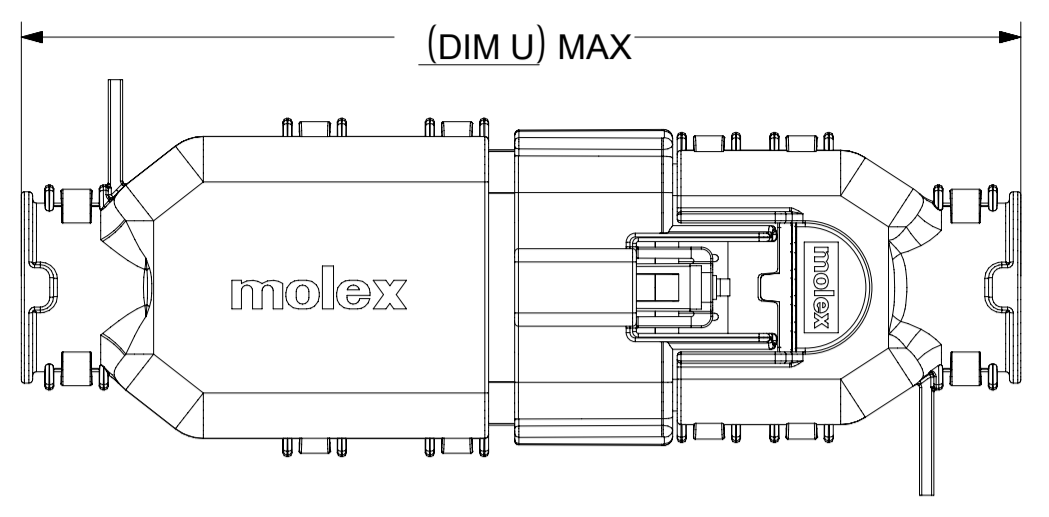

SHEET DESCRIPTION
MOLEX BACKSHELL CONFIGURATIONS

CKT	BLADE CONFIGURATION	RECEPTACLE CONFIGURATION	DIMENSIONS									
			U	V	W	X	Y	AA	AB	AC	AD	AE
2X4	STANDARD	STANDARD	115.24	94.36	93.93	75.62	32.10	32.93	32.54	32.85	31.76	56.81
2X8	STANDARD	STANDARD	132.49	102.81	102.73	84.07	36.10	45.44	45.44	42.65	45.44	68.18
2X10	STANDARD	STANDARD	132.49	102.81	102.73	84.07	36.10	45.44	45.44	42.65	45.44	68.18

OVERALL MATED SYSTEM WITH BLADE AND RECEPTACLE BACKSHELL