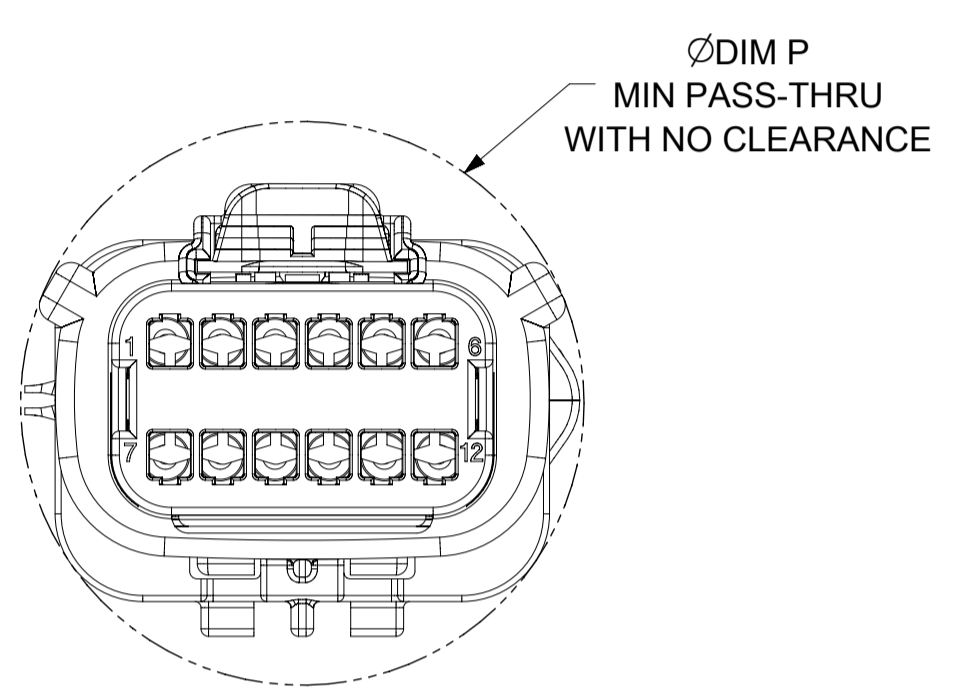

SHEET DESCRIPTION
SCHLEMMER BACKSHELL CONFIGURATIONS

CKT	BLADE CONFIGURATION	RECEPTACLE CONFIGURATION	DIMENSIONS				
			M	N	P	R	T
2X3	STANDARD	STANDARD	106.83	32.75	31.75	29.00	29.50
	LENGTHENED		108.71				
2X4	STANDARD	STANDARD	106.83	33.50	31.90	30.70	30.70
2X6	STANDARD	STANDARD	106.83	37.84	37.27	35.83	36.83

BLADE SEALED ASSEMBLY WITH BLADE BACKSHELL

SYMBOLS THIS DRAWING CONTAINS INFORMATION THAT IS PROPRIETARY TO MOLEX ELECTRONIC TECHNOLOGIES, LLC AND SHOULD NOT BE USED WITHOUT WRITTEN PERMISSION DIMENSION UNITS: mm SCALE: 2:1 GENERAL TOLERANCES (UNLESS SPECIFIED): ANGULAR TOL: ± 1.0° 4 PLACES: ± 3 PLACES: ± 2 PLACES: ± 0.1 1 PLACE: ± 0.2 0 PLACES: ± DRAFT WHERE APPLICABLE MUST REMAIN WITHIN DIMENSIONS	CURRENT REV DESC:		 MX150 BLADE DUAL ROW SEALED ASSEMBLY MAT SEAL					
	EC NO: 171650 DRWN: PMANJUNATHAC 2018/01/03 CHK'D: MVANSLAMBROU 2018/02/16 APPR: MVANSLAMBROU 2018/02/16					PRODUCT CUSTOMER DRAWING		
	INITIAL REVISION: DRWN: APROFFITT 2014/04/28 APPR: VKOSHY 2014/05/14		DOCUMENT NUMBER	DOC TYPE	DOC PART	REVISION		
	THIRD ANGLE PROJECTION	DRAWING	SERIES	MATERIAL NUMBER	CUSTOMER	SHEET NUMBER		

DOCUMENT STATUS	P1	RELEASE DATE	2018/02/16 22:02:26