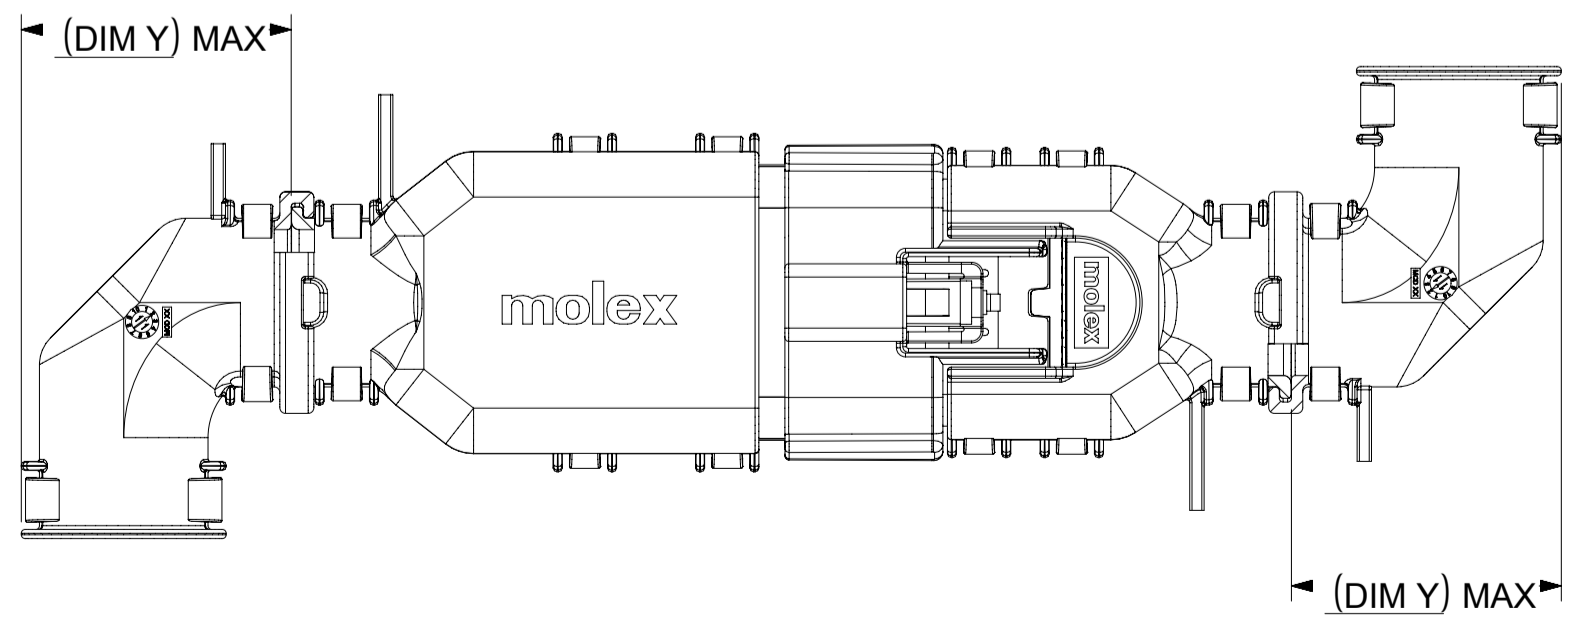

ADD THE VALUE OF 'Y' TO THE TOTAL DIMENSION WHENEVER ADAPTOR IS USED