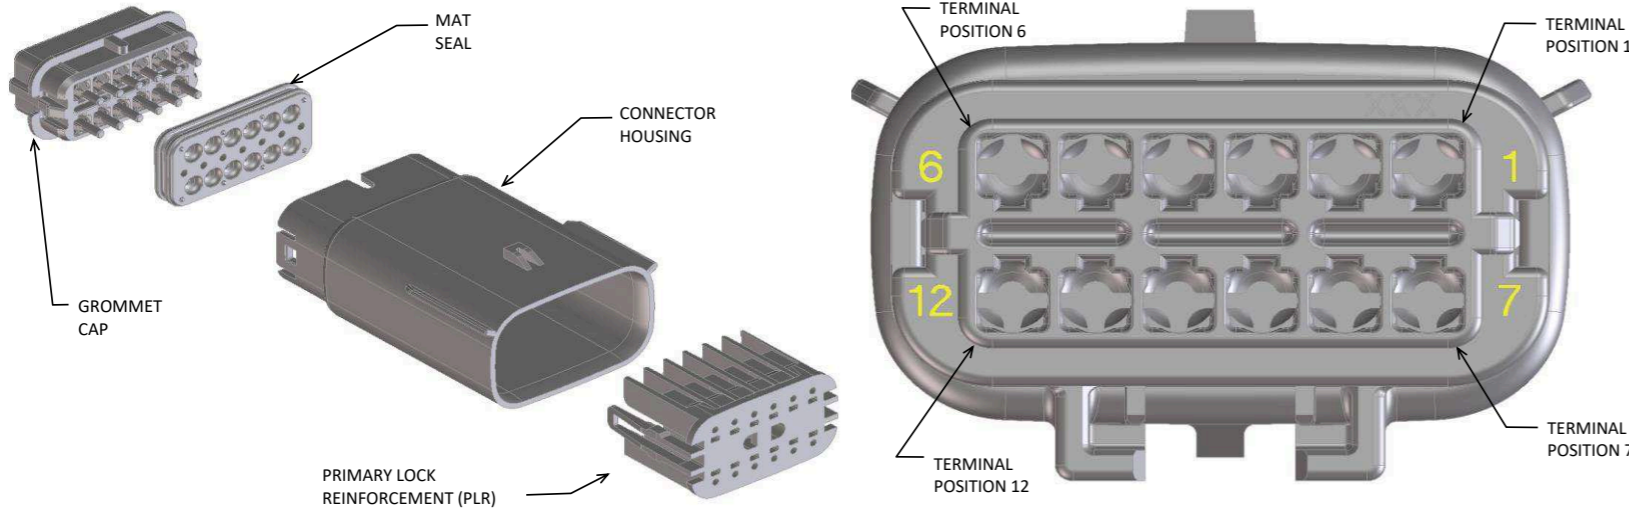

**MX150 2X6 BLADE SEALED ASSY MAT SEAL
BOM AND PIN OUT SHEET**

ABBREVIATION	DESCRIPTION	COLOR	MATERIAL
A-BLK	HOUSING, KEYING OPTION A	BLACK	SPS/NYLON GF20
B-LG	HOUSING, KEYING OPTION B	LIGHT GRAY	SPS/NYLON GF20
C-BR	HOUSING, KEYING OPTION C	BROWN	SPS/NYLON GF20
D-GR	HOUSING, KEYING OPTION D	GREEN	SPS/NYLON GF20
A-YL	HOUSING, KEYING OPTION A	YELLOW	SPS/NYLON GF20
C-DG	HOUSING, KEYING OPTION C	DARK GRAY	SPS/NYLON GF20
D-SG	HOUSING, KEYING OPTION D	STONE GRAY	SPS/NYLON GF20
GCP	GROMMET CAP (PLUGGED)	BLACK	SPS/NYLON GF20
PLR	PLR	NATURAL	SPS/NYLON GF20
M-R	MAT SEAL	RUST RED	INHERENTLY LUBRICATED SILICONE
M-B	MAT SEAL	ROYAL BLUE	INHERENTLY LUBRICATED SILICONE

FOR ADDITIONAL INFORMATION SEE SD-33482-0001