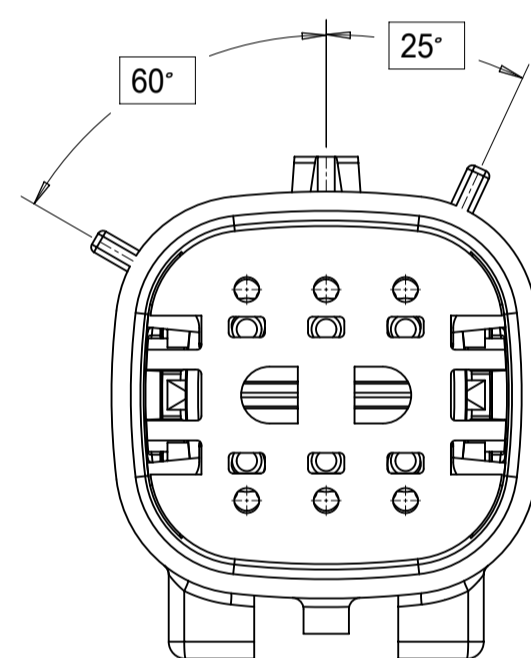

2X10 - STANDARD (STD)

2X10 - UL V0\*

UL V0 UNIQUE FEATURE  
Partial1  
SCALE 10:1

\* MINOR GEOMETRY CHANGE THAN STANDARD CONFIGURATION.  
SEE NOTE 2a FOR MORE INFORMATION

SYMBOLS	THIS DRAWING CONTAINS INFORMATION THAT IS PROPRIETARY TO MOLEX ELECTRONIC TECHNOLOGIES, LLC AND SHOULD NOT BE USED WITHOUT WRITTEN PERMISSION		CURRENT REV DESC:		<b>molex</b>
	DIMENSION UNITS	SCALE			
▽ = 0	mm	1.5:1	EC NO: 171650		MX150 BLADE DUAL ROW SEALED ASSEMBLY MAT SEAL
▽ = 0	GENERAL TOLERANCES (UNLESS SPECIFIED)		DRWN: PMANJUNATHAC 2018/01/03		
▽ = 0	ANGULAR TOL ± 1.0°		CHK'D: MVANSLAMBROU 2018/02/16		
▽ = 0	4 PLACES ±		APPR: MVANSLAMBROU 2018/02/16		
▽ = 0	3 PLACES ±		INITIAL REVISION:		
▽ = 0	2 PLACES ± 0.1		DRWN: APROFFITT 2014/04/28		
▽ = 0	1 PLACE ± 0.2		APPR: VKOSHY 2014/05/14		
▽ = 0	0 PLACES ±		THIRD ANGLE PROJECTION		
▽ = 0	DRAFT WHERE APPLICABLE MUST REMAIN WITHIN DIMENSIONS		DRAWING	SERIES	DOCUMENT NUMBER
			A1-SIZE	33482	SD-33482-0001
					DOC TYPE   DOC PART   REVISION
					PSD   001   E2
					PRODUCT CUSTOMER DRAWING
					CUSTOMER
					GENERAL MARKET
					SHEET NUMBER
					2 OF 11

SHEET DESCRIPTION  
KEY CONFIGURATIONS

2X2

KEY A

KEY B

KEY C

KEY D

2X3

KEY A

KEY B

KEY C

KEY D

2X4

KEY A

KEY B

KEY C

KEY D