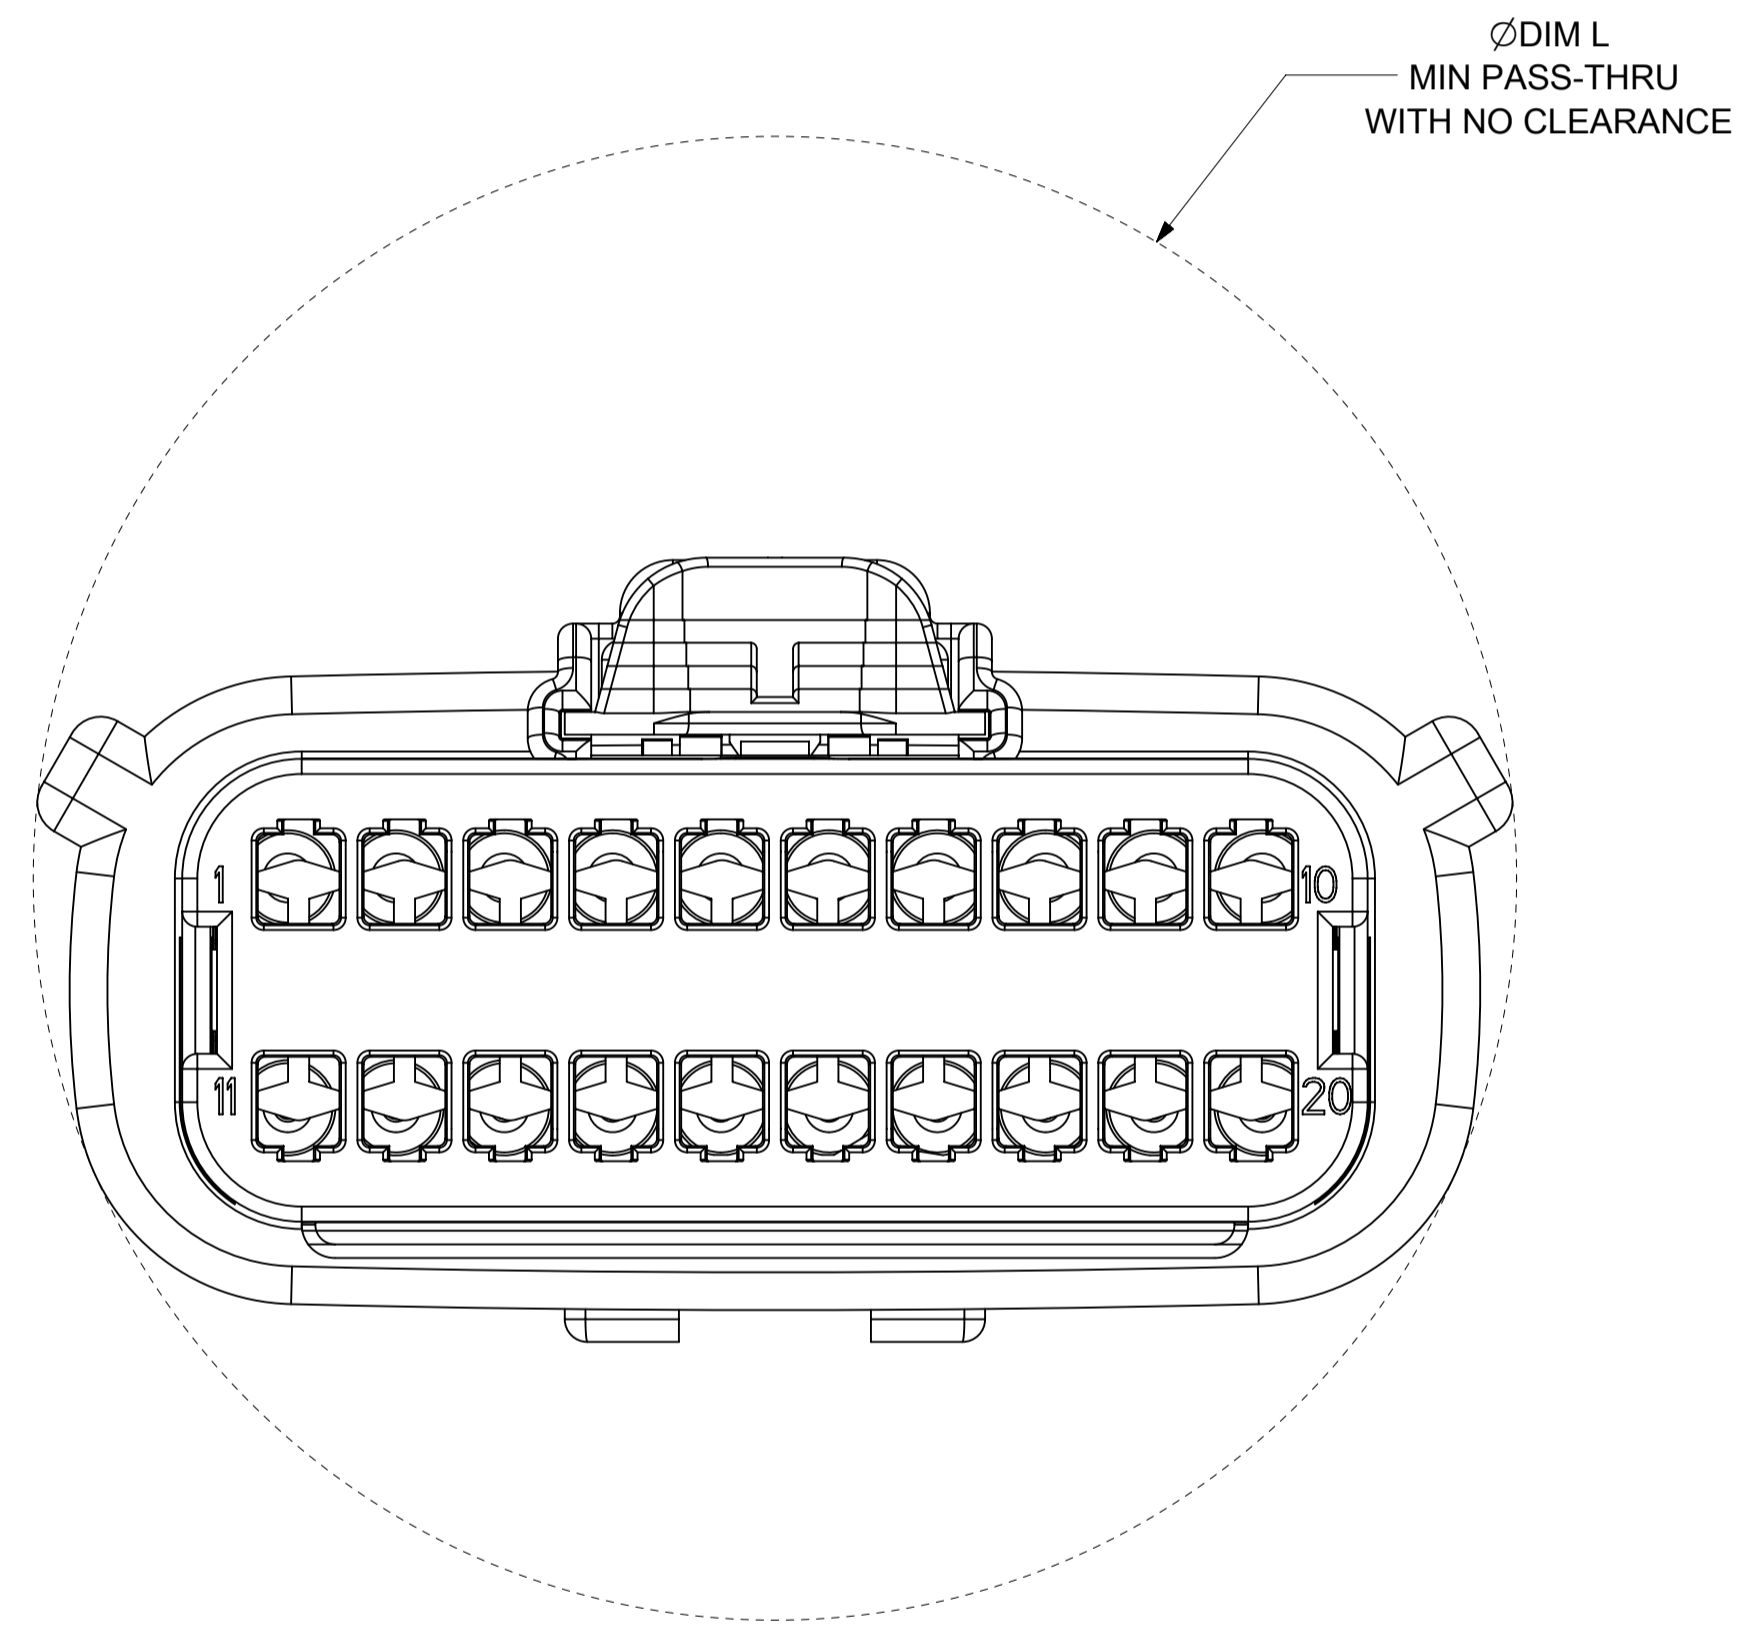

**SHEET DESCRIPTION**  
SYSTEM PACKAGING

CHARTED DIMENSION				
CKT	BLADE CONFIGURATION	RECEPTACLE CONFIGURATION	DIMENSIONS	
			K	L
2X2	STANDARD	W/O CLIPSLOT	72.78	28.00
		W/ CLIPSLOT	72.78	28.50
		LENGTHENED	77.21	28.00
2X3	STANDARD	W/O CLIPSLOT	72.78	28.00
		W/ CLIPSLOT		30.50
	LENGTHENED	W/O CLIPSLOT	74.79	28.00
		W/ CLIPSLOT		30.50
2X4	STANDARD	W/O CLIPSLOT	72.78	29.50
		W/ CLIPSLOT		31.50
2X6	STANDARD	W/O CLIPSLOT	72.79	35.58
		W/ CLIPSLOT		
2X8	STANDARD	W/O CLIPSLOT	72.67	42.25
		W/ CLIPSLOT		
2X10	STANDARD	STANDARD	72.78	49.05