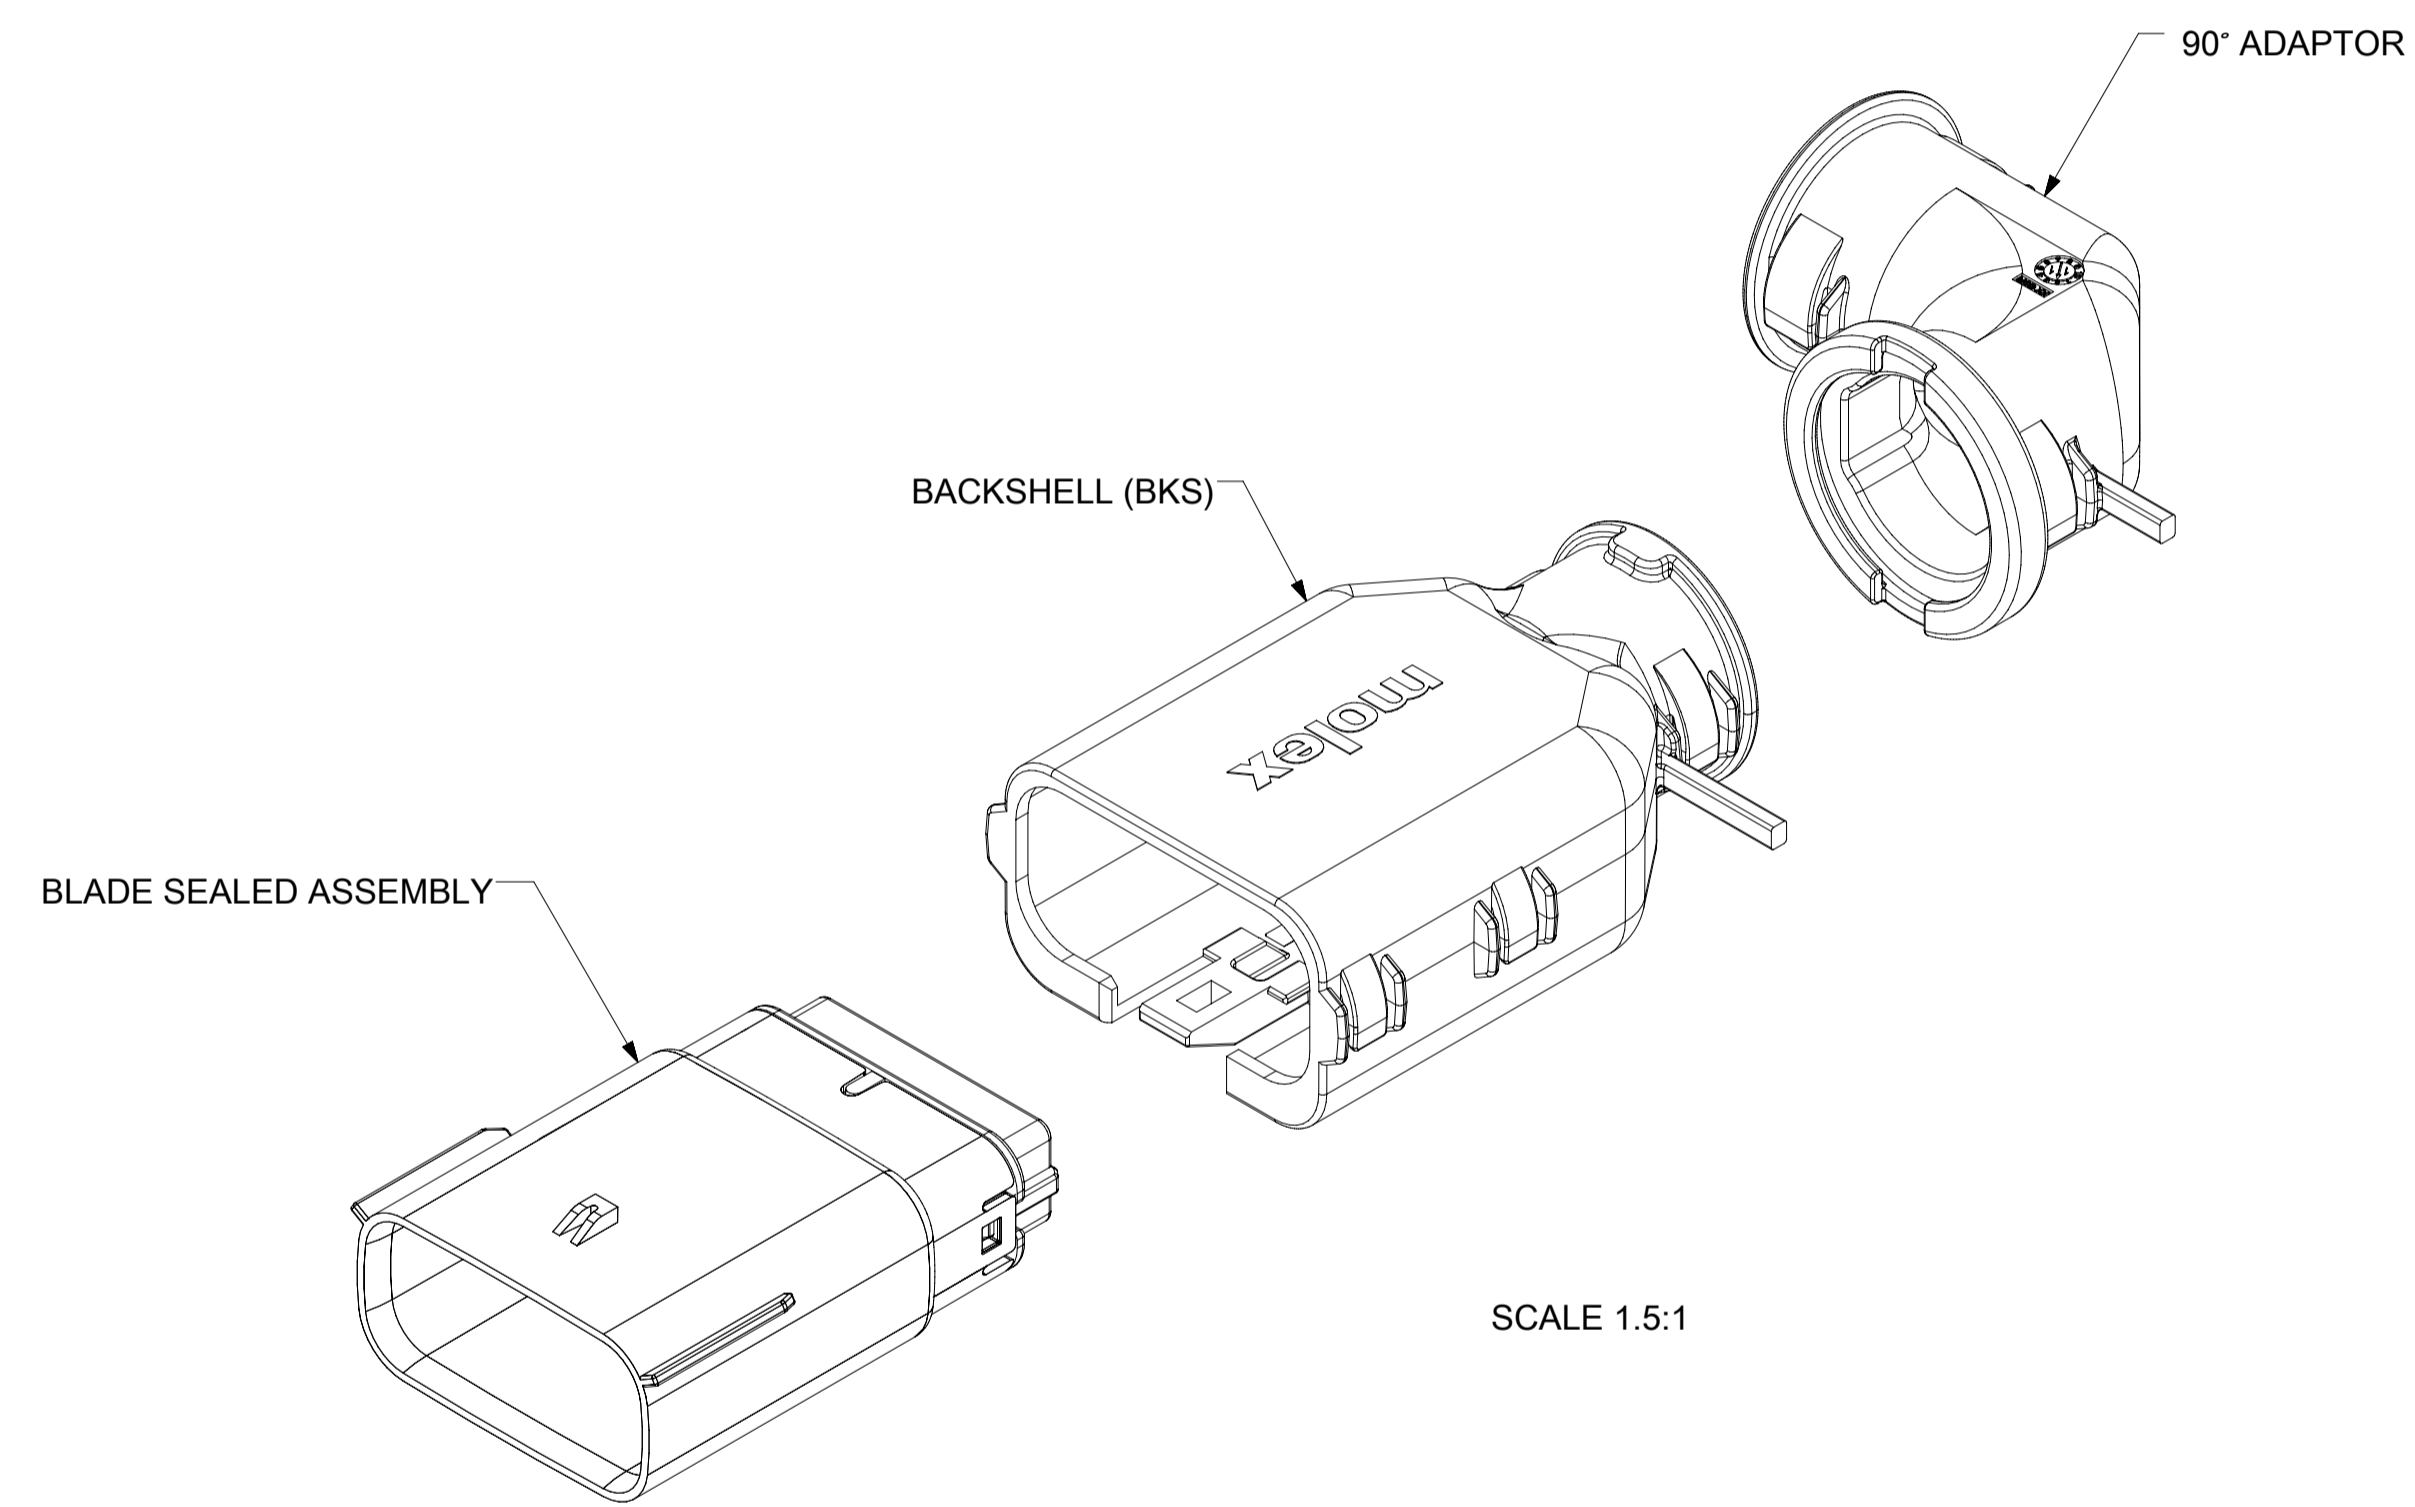

BACKSHELL FEATURES

- 1 - WITH RIBS
- 2 - WITHOUT RIBS
- 3 - 90° ADAPTOR

MX150 CIRCUIT SIZE 04, 06, 08, 12, 16, 20

SYMBOLS = 0 = 0 = 0 = 0 = 0 = 0 = 0 = 0 = 0	THIS DRAWING CONTAINS INFORMATION THAT IS PROPRIETARY TO MOLEX ELECTRONIC TECHNOLOGIES, LLC AND SHOULD NOT BE USED WITHOUT WRITTEN PERMISSION DIMENSION UNITS: mm SCALE: 1.5:1	CURRENT REV DESC: EC NO: 171650 DRWN: PMANJUNATHAC 2018/01/03 CHK'D: MVANSLAMBROU 2018/02/16 APPR: MVANSLAMBROU 2018/02/16	 MX150 BLADE DUAL ROW SEALED ASSEMBLY MAT SEAL		
	GENERAL TOLERANCES (UNLESS SPECIFIED) ANGULAR TOL ± 1.0° 4 PLACES ± 3 PLACES ± 2 PLACES ± 0.1 1 PLACE ± 0.2 0 PLACES ±	INITIAL REVISION: DRWN: APROFFITT 2014/04/28 APPR: VKOSHY 2014/05/14	DOCUMENT NUMBER: SD-33482-0001 DOC TYPE: PSD DOC PART: 001 REVISION: E2	MATERIAL NUMBER CUSTOMER: GENERAL MARKET	SHEET NUMBER: 7 OF 11
DRAFT WHERE APPLICABLE MUST REMAIN WITHIN DIMENSIONS 	THIRD ANGLE PROJECTION DRAWING: A1-SIZE SERIES: 33482	DRWN: APROFFITT 2014/04/28 APPR: VKOSHY 2014/05/14	PRODUCT CUSTOMER DRAWING	SHEET NUMBER: 7 OF 11