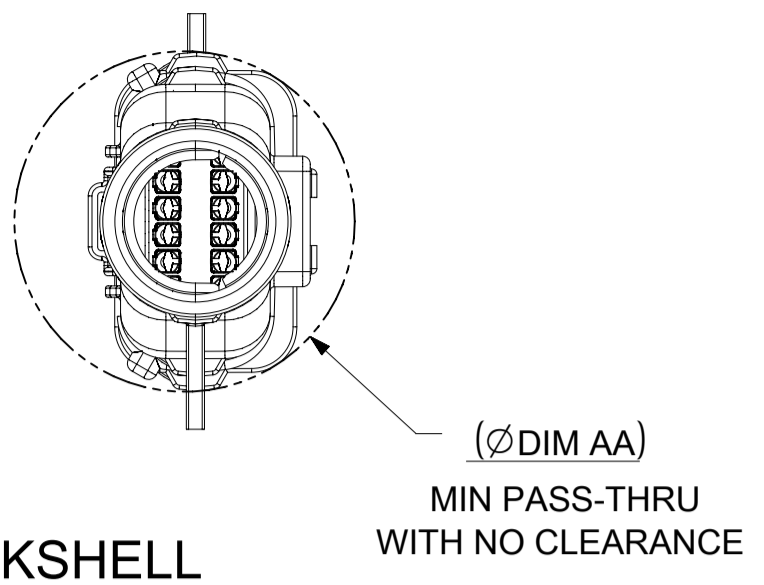

OVERALL MATED SYSTEM WITH BLADE BACKSHELL