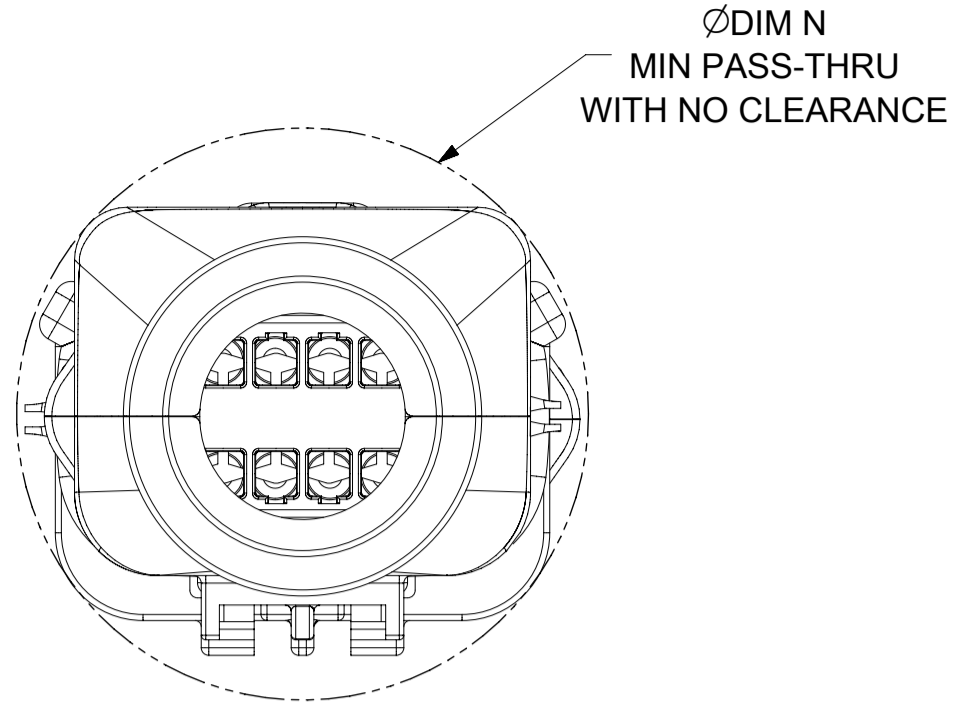

SHEET DESCRIPTION
SCHLEMMER BACKSHELL CONFIGURATIONS

CKT	BLADE CONFIGURATION	RECEPTACLE CONFIGURATION	DIMENSIONS				
			M	N	P	R	T
2X3	STANDARD	STANDARD	106.83	32.75	31.75	29.00	29.50
	LENGTHENED		108.71				
2X4	STANDARD	STANDARD	106.83	33.50	31.90	30.70	30.70
2X6	STANDARD	STANDARD	106.83	37.84	37.27	35.83	36.83

OVERALL MATED SYSTEM WITH BLADE AND RECEPTACLE BACKSHELL