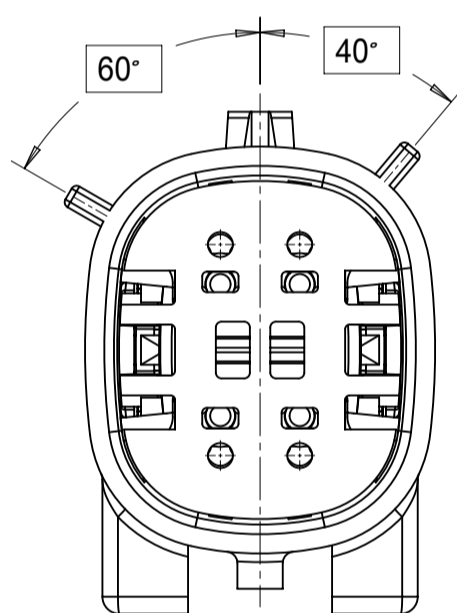

**SHEET DESCRIPTION**  
CONFIGURATIONS

2X2 - STANDARD (STD)

2X2 - UL V0\*

2X3 - STANDARD (STD)

2X3 - LENGTHENED

2X4 - STANDARD (STD)

2X6 - STANDARD (STD)

2X8 - STANDARD (STD)

2X10 - STANDARD (STD)

2X10 - UL V0\*

UL V0 UNIQUE FEATURE  
Partial1  
SCALE 10:1

\* MINOR GEOMETRY CHANGE THAN STANDARD CONFIGURATION.  
SEE NOTE 2a FOR MORE INFORMATION

SYMBOLS	THIS DRAWING CONTAINS INFORMATION THAT IS PROPRIETARY TO MOLEX ELECTRONIC TECHNOLOGIES, LLC AND SHOULD NOT BE USED WITHOUT WRITTEN PERMISSION		CURRENT REV DESC:		<b>molex</b>
	DIMENSION UNITS	SCALE			
▽ = 0	mm	1.5:1	EC NO: 171650		MX150 BLADE DUAL ROW SEALED ASSEMBLY MAT SEAL
▽ = 0	GENERAL TOLERANCES (UNLESS SPECIFIED)		DRWN: PMANJUNATHAC 2018/01/03		
▽ = 0	ANGULAR TOL ± 1.0°		CHK'D: MVANSLAMBROU 2018/02/16		
▽ = 0	4 PLACES ±		APPR: MVANSLAMBROU 2018/02/16		
▽ = 0	3 PLACES ±		INITIAL REVISION:		
▽ = 0	2 PLACES ± 0.1		DRWN: APROFFITT 2014/04/28		
▽ = 0	1 PLACE ± 0.2		APPR: VKOSHY 2014/05/14		
▽ = 0	0 PLACES ±		THIRD ANGLE PROJECTION		
▽ = 0	DRAFT WHERE APPLICABLE MUST REMAIN WITHIN DIMENSIONS		DRAWING	SERIES	DOCUMENT NUMBER
			A1-SIZE	33482	SD-33482-0001
					DOC TYPE   DOC PART   REVISION
					PSD   001   E2
					PRODUCT CUSTOMER DRAWING
					CUSTOMER
					GENERAL MARKET
					SHEET NUMBER
					2 OF 11

SHEET DESCRIPTION  
KEY CONFIGURATIONS

2X2

KEY A

KEY B

KEY C

KEY D

2X3

KEY A

KEY B

KEY C

KEY D

2X4

KEY A

KEY B

KEY C

KEY D