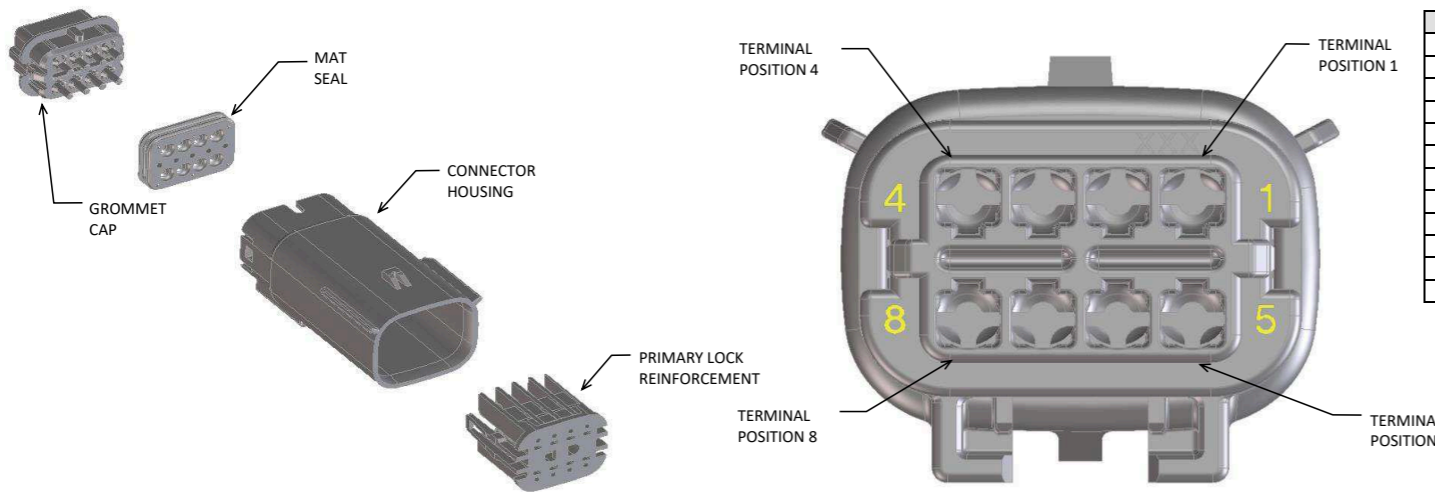

MX150 2X4 BLADE SEALED ASSEMBLY MAT SEAL BOM AND PIN OUT SHEET

ABBREVIATION	DESCRIPTION	COLOR	MATERIAL
A-BLK	HOUSING, KEYING OPTION A	BLACK	SPS/NYLON GF20
B-LG	HOUSING, KEYING OPTION B	LIGHT GRAY	SPS/NYLON GF20
C-BR	HOUSING, KEYING OPTION C	BROWN	SPS/NYLON GF20
D-GR	HOUSING, KEYING OPTION D	GREEN	SPS/NYLON GF20
C-DG	HOUSING, KEYING OPTION C	DARK GRAY	SPS/NYLON GF20
D-SG	HOUSING, KEYING OPTION D	STONE GRAY	SPS/NYLON GF20
A-YW	HOUSING, KEYING OPTION A	YELLOW	SPS/NYLON GF20
GCP	GROMMET CAP (PLUGGED)	BLACK	SPS/NYLON GF20
GCO	GROMMET CAP (OPEN)	BLACK	SPS/NYLON GF20
PLR	PLR	NATURAL	SPS/NYLON GF20
M-R	MAT SEAL	RUST RED	INHERENTLY LUBRICATED SILICONE
M-B	MAT SEAL	ROYAL BLUE	INHERENTLY LUBRICATED SILICONE

FOR ADDITIONAL INFORMATION SEE SD-33482-0001