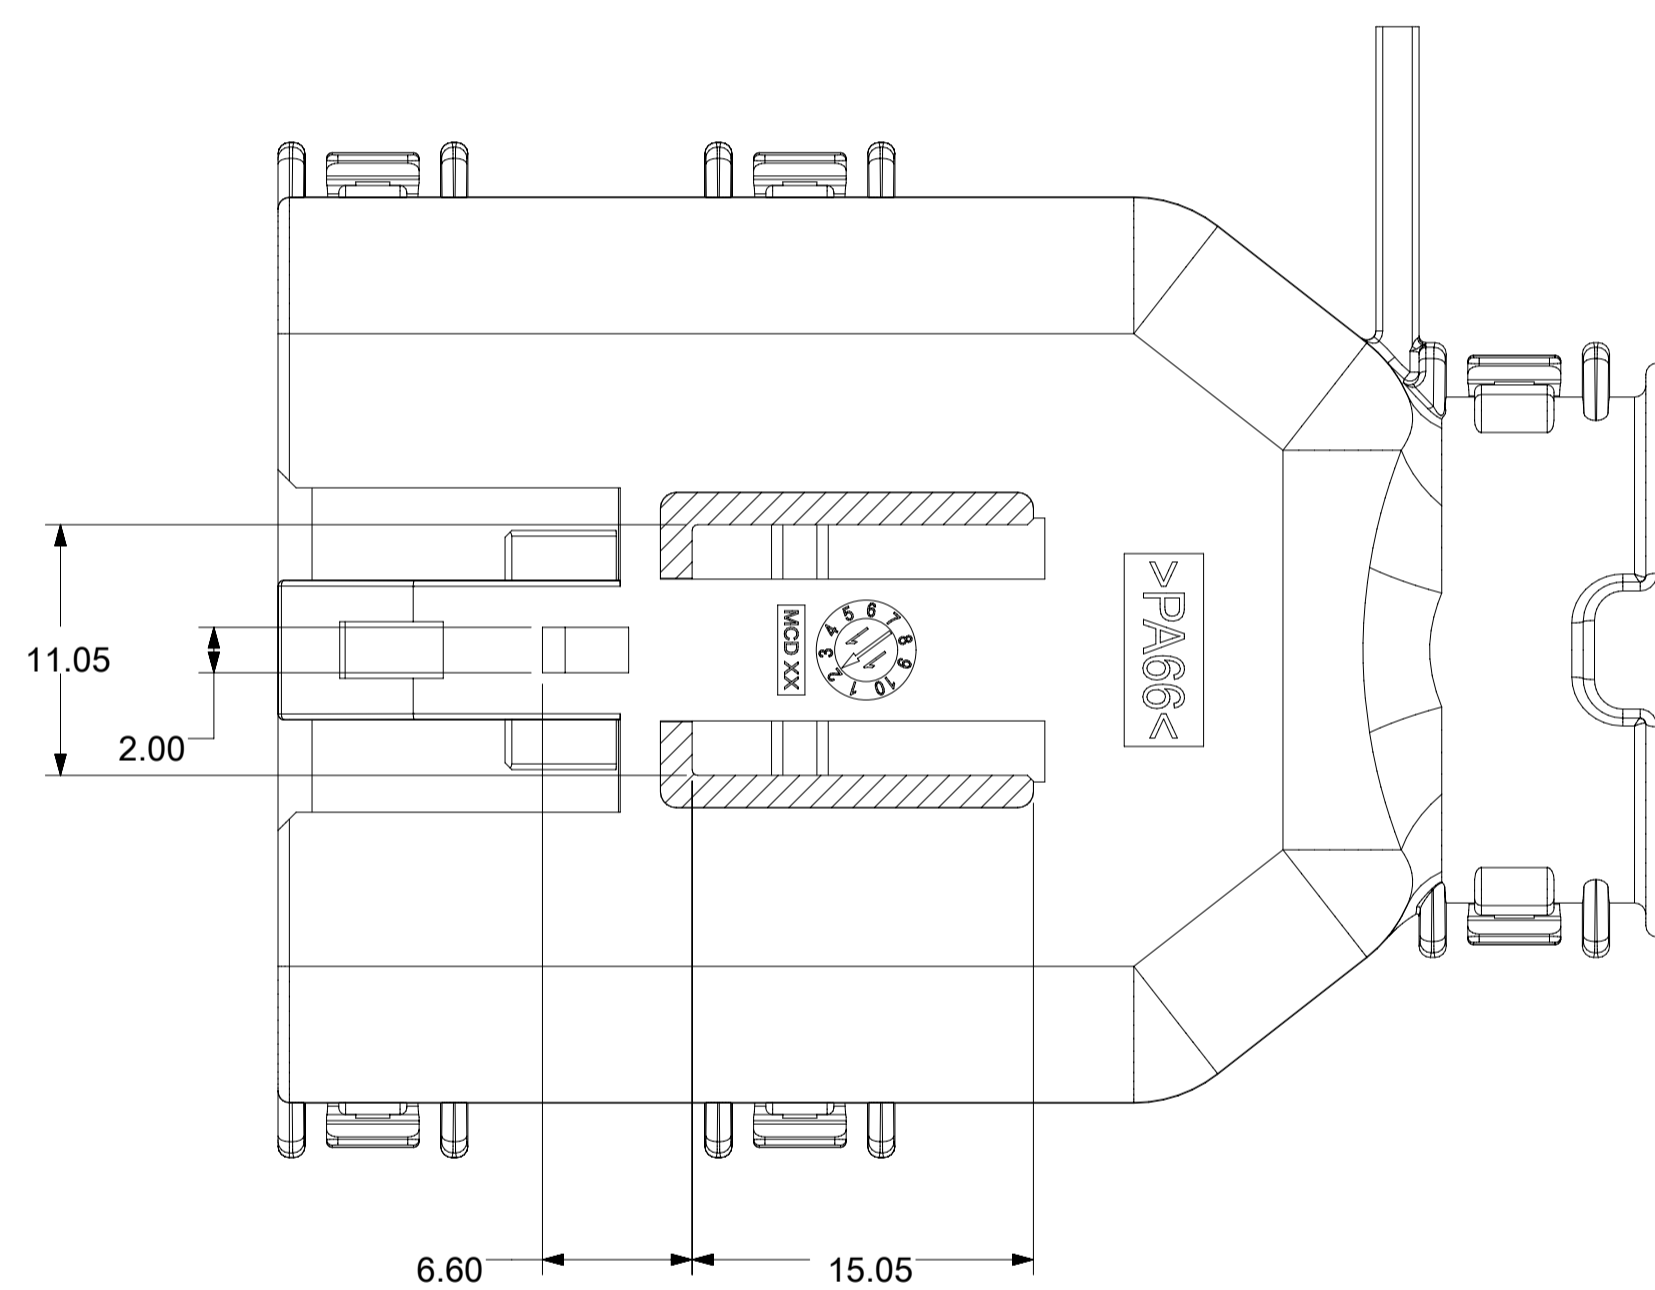

SECTION B-B

SYMBOLS = 0 = 0 = 0 = 0 = 0 = 0 = 0 = 0 = 0	THIS DRAWING CONTAINS INFORMATION THAT IS PROPRIETARY TO MOLEX ELECTRONIC TECHNOLOGIES, LLC AND SHOULD NOT BE USED WITHOUT WRITTEN PERMISSION		SCALE 3:1		CURRENT REV DESC: EC NO: 171650 DRWN: PMANJUNATHAC 2018/01/03 CHK'D: MVANSLAMBROU 2018/02/16 APPR: MVANSLAMBROU 2018/02/16		 MX150 BLADE DUAL ROW SEALED ASSEMBLY MAT SEAL		
	DIMENSION UNITS mm		GENERAL TOLERANCES (UNLESS SPECIFIED) ANGULAR TOL ± 1.0° 4 PLACES ± 3 PLACES ± 2 PLACES ± 0.1 1 PLACE ± 0.2 0 PLACES ±		INITIAL REVISION: DRWN: APROFFITT 2014/04/28 APPR: VKOSHY 2014/05/14				
DRAFT WHERE APPLICABLE MUST REMAIN WITHIN DIMENSIONS		THIRD ANGLE PROJECTION		DRAWING A1-SIZE		SERIES 33482		DOCUMENT NUMBER SD-33482-0001	
DOCUMENT STATUS P1		RELEASE DATE 2018/02/16 22:02:26		MATERIAL NUMBER GENERAL MARKET		CUSTOMER GENERAL MARKET		DOC TYPE PSD DOC PART 001 REVISION E2 SHEET NUMBER 9 OF 11