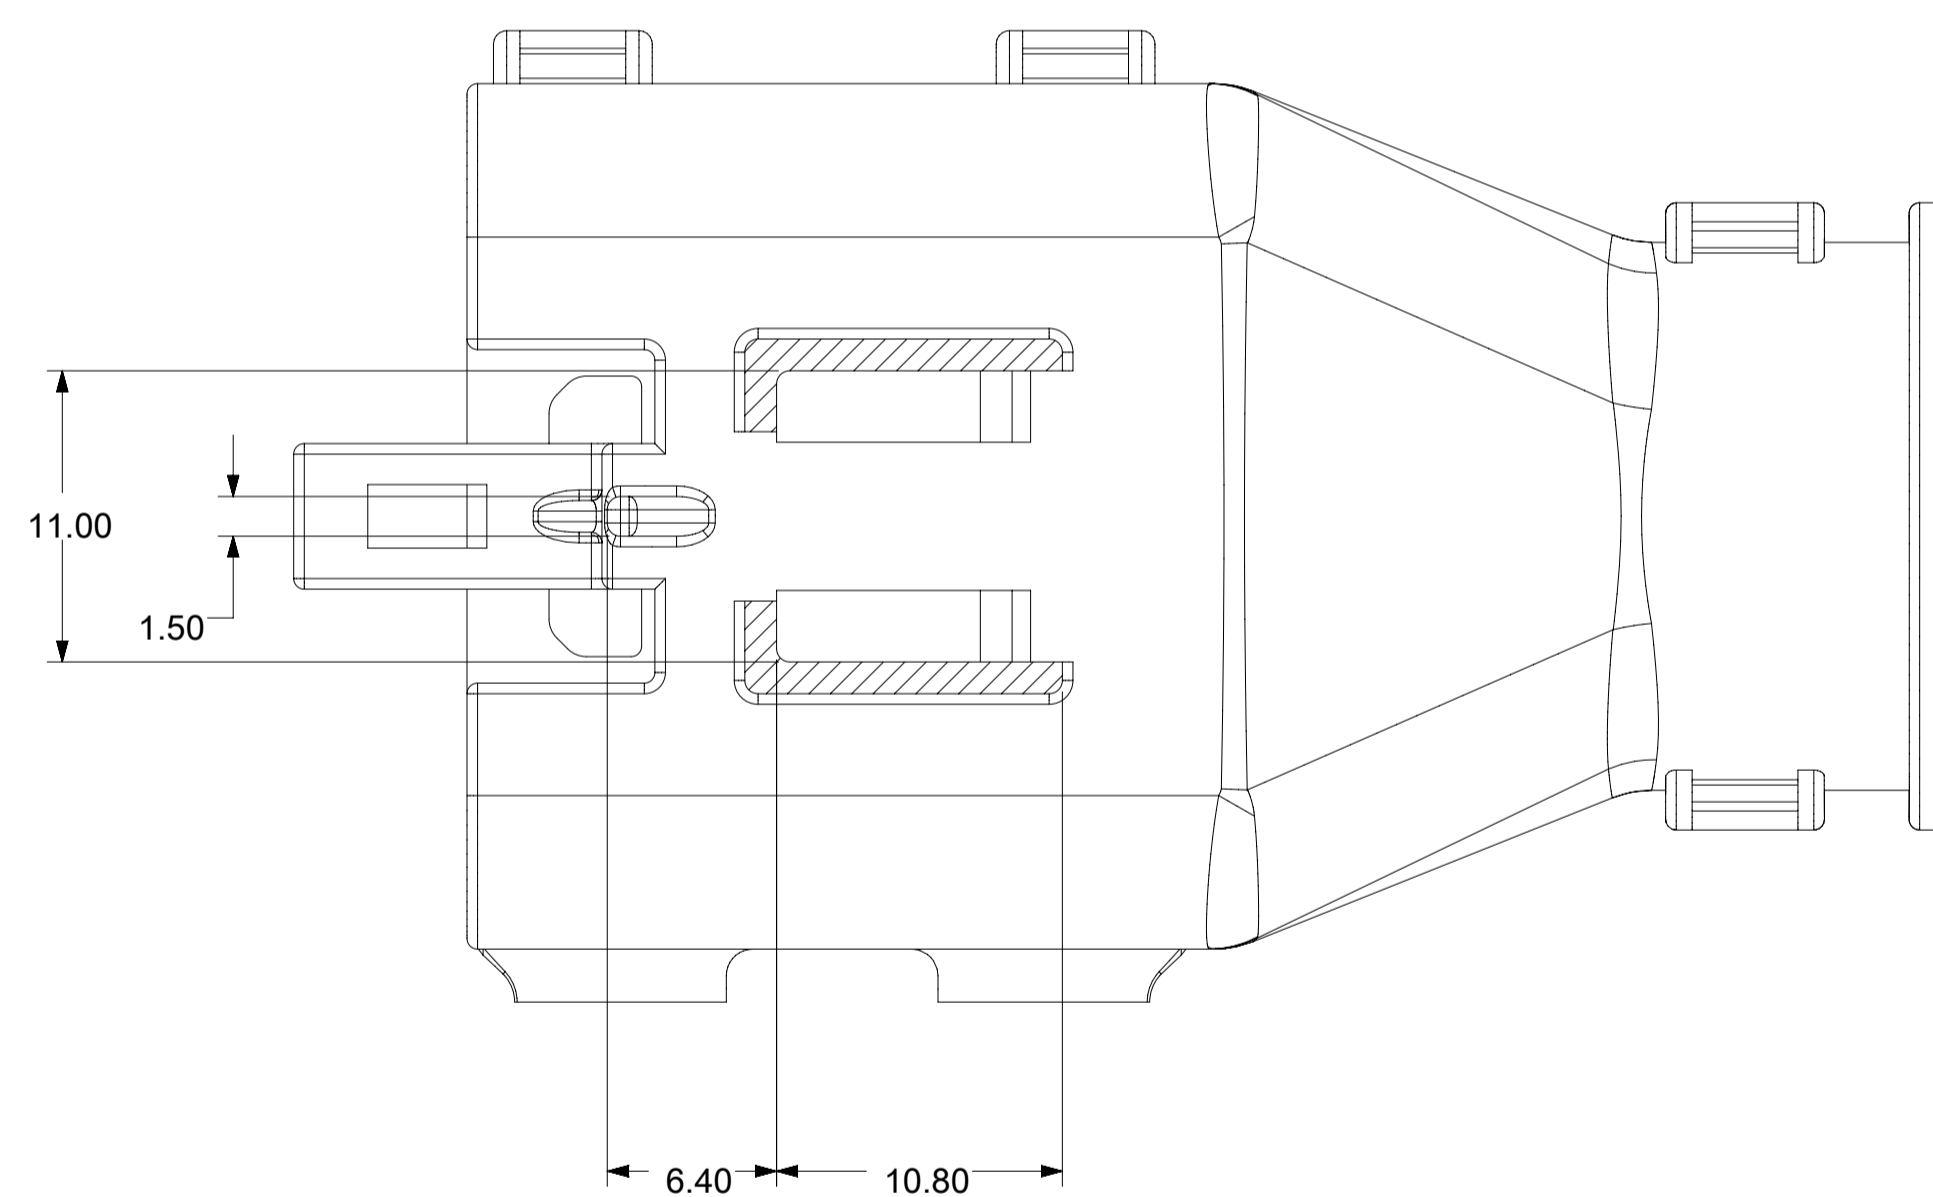

SHEET DESCRIPTION
SCHLEMMER BACKSHELL

SECTION A-A

SYMBOLS ▽ = 0 ▽ = 0 ▽ = 0 ▽ = 0 ▽ = 0 ▽ = 0 ▽ = 0 ▽ = 0 ▽ = 0 ▽ = 0	THIS DRAWING CONTAINS INFORMATION THAT IS PROPRIETARY TO MOLEX ELECTRONIC TECHNOLOGIES, LLC AND SHOULD NOT BE USED WITHOUT WRITTEN PERMISSION		SCALE 3.5:1		CURRENT REV DESC:							
	DIMENSION UNITS mm		GENERAL TOLERANCES (UNLESS SPECIFIED)			EC NO: 171650						
	ANGULAR TOL ± 1.0°		4 PLACES ±			DRWN: PMANJUNATHAC 2018/01/03			MATERIAL NUMBER			
	3 PLACES ±		2 PLACES ± 0.1			CHK'D: MVANSLAMBROU 2018/02/16			DOC TYPE | DOC PART | REVISION			
	2 PLACES ± 0.2		1 PLACE ± 0.2			APPR: MVANSLAMBROU 2018/02/16			PRODUCT CUSTOMER DRAWING			
	DRAFT WHERE APPLICABLE MUST REMAIN WITHIN DIMENSIONS		0 PLACES ±			INITIAL REVISION:			SD-33482-0001 PSD 001 E2			
	THIRD ANGLE PROJECTION			DRAWING			SERIES			CUSTOMER		
	A1-SIZE			33482			GENERAL MARKET			SHEET NUMBER		
	8 OF 11			8 OF 11			8 OF 11			8 OF 11