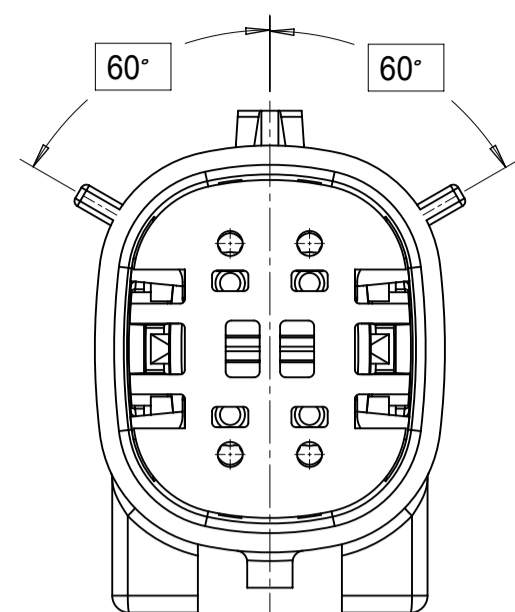

SHEET DESCRIPTION
CONFIGURATIONS

2X2 - STANDARD (STD)

2X2 - UL V0*

2X3 - STANDARD (STD)

2X3 - LENGTHENED

2X4 - STANDARD (STD)

2X6 - STANDARD (STD)

2X8 - STANDARD (STD)

2X10 - STANDARD (STD)

2X10 - UL V0*

UL V0 UNIQUE FEATURE
Partial1
SCALE 10:1

* MINOR GEOMETRY CHANGE THAN STANDARD CONFIGURATION.
SEE NOTE 2a FOR MORE INFORMATION

SYMBOLS	THIS DRAWING CONTAINS INFORMATION THAT IS PROPRIETARY TO MOLEX ELECTRONIC TECHNOLOGIES, LLC AND SHOULD NOT BE USED WITHOUT WRITTEN PERMISSION		CURRENT REV DESC:		molex
	DIMENSION UNITS	SCALE			
▽ = 0	mm	1.5:1	EC NO: 171650		MX150 BLADE DUAL ROW SEALED ASSEMBLY MAT SEAL
▽ = 0	GENERAL TOLERANCES (UNLESS SPECIFIED)		DRWN: PMANJUNATHAC 2018/01/03		
▽ = 0	ANGULAR TOL ± 1.0°		CHK'D: MVANSLAMBROU 2018/02/16		
▽ = 0	4 PLACES ±		APPR: MVANSLAMBROU 2018/02/16		
▽ = 0	3 PLACES ±		INITIAL REVISION:		
▽ = 0	2 PLACES ± 0.1		DRWN: APROFFITT 2014/04/28		
▽ = 0	1 PLACE ± 0.2		APPR: VKOSHY 2014/05/14		
▽ = 0	0 PLACES ±		THIRD ANGLE PROJECTION		
▽ = 0	DRAFT WHERE APPLICABLE MUST REMAIN WITHIN DIMENSIONS		DRAWING	SERIES	DOCUMENT NUMBER
▽ = 0			A1-SIZE	33482	SD-33482-0001
			MATERIAL NUMBER	CUSTOMER	DOC TYPE DOC PART REVISION
				GENERAL MARKET	PSD 001 E2
					SHEET NUMBER
					2 OF 11

2X2

KEY A

KEY B

KEY C

KEY D

2X3

KEY A

KEY B