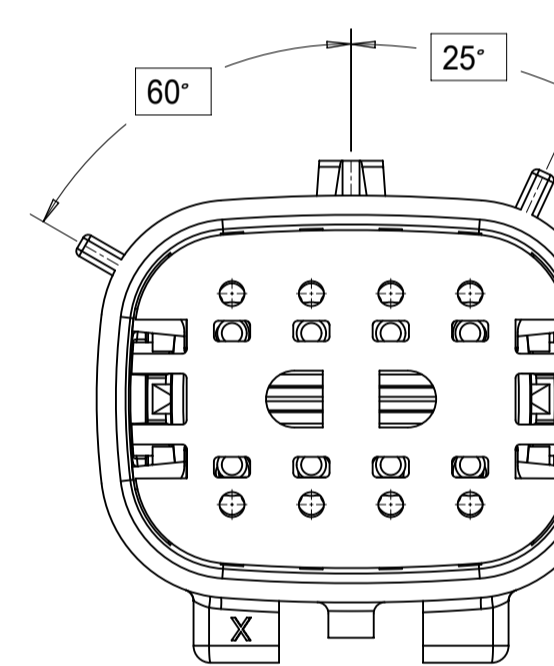

2X2

KEY A

KEY B

KEY C

KEY D

2X3

KEY A

KEY B

KEY C

KEY D

2X4

KEY A

KEY B

KEY C

KEY D

SYMBOLS = 0 = 0 = 0 = 0 = 0 = 0 = 0 = 0 = 0 = 0	THIS DRAWING CONTAINS INFORMATION THAT IS PROPRIETARY TO MOLEX ELECTRONIC TECHNOLOGIES, LLC AND SHOULD NOT BE USED WITHOUT WRITTEN PERMISSION		CURRENT REV DESC: EC NO: 171650 DRWN: PMANJUNATHAC 2018/01/03 CHK'D: MVANSLAMBROU 2018/02/16 APPR: MVANSLAMBROU 2018/02/16 INITIAL REVISION: DRWN: APROFFITT 2014/04/28 2014/05/14 APPR: VKOSHY		 MX150 BLADE DUAL ROW SEALED ASSEMBLY MAT SEAL PRODUCT CUSTOMER DRAWING		
	DIMENSION UNITS mm	SCALE 3:1	GENERAL TOLERANCES (UNLESS SPECIFIED) ANGULAR TOL ± 1.0° 4 PLACES ± 3 PLACES ± 2 PLACES ± 0.1 1 PLACE ± 0.2 0 PLACES ± DRAFT WHERE APPLICABLE MUST REMAIN WITHIN DIMENSIONS				DOCUMENT NUMBER SD-33482-0001
DOCUMENT STATUS P1 RELEASE DATE 2018/02/16 22:02:26			THIRD ANGLE PROJECTION 	DRAWING A1-SIZE	SERIES 33482	MATERIAL NUMBER CUSTOMER GENERAL MARKET	SHEET NUMBER 3 OF 11

SHEET DESCRIPTION
KEY CONFIGURATIONS CONT.

2X6

KEY A

KEY B

KEY C

KEY D

2X8

KEY A