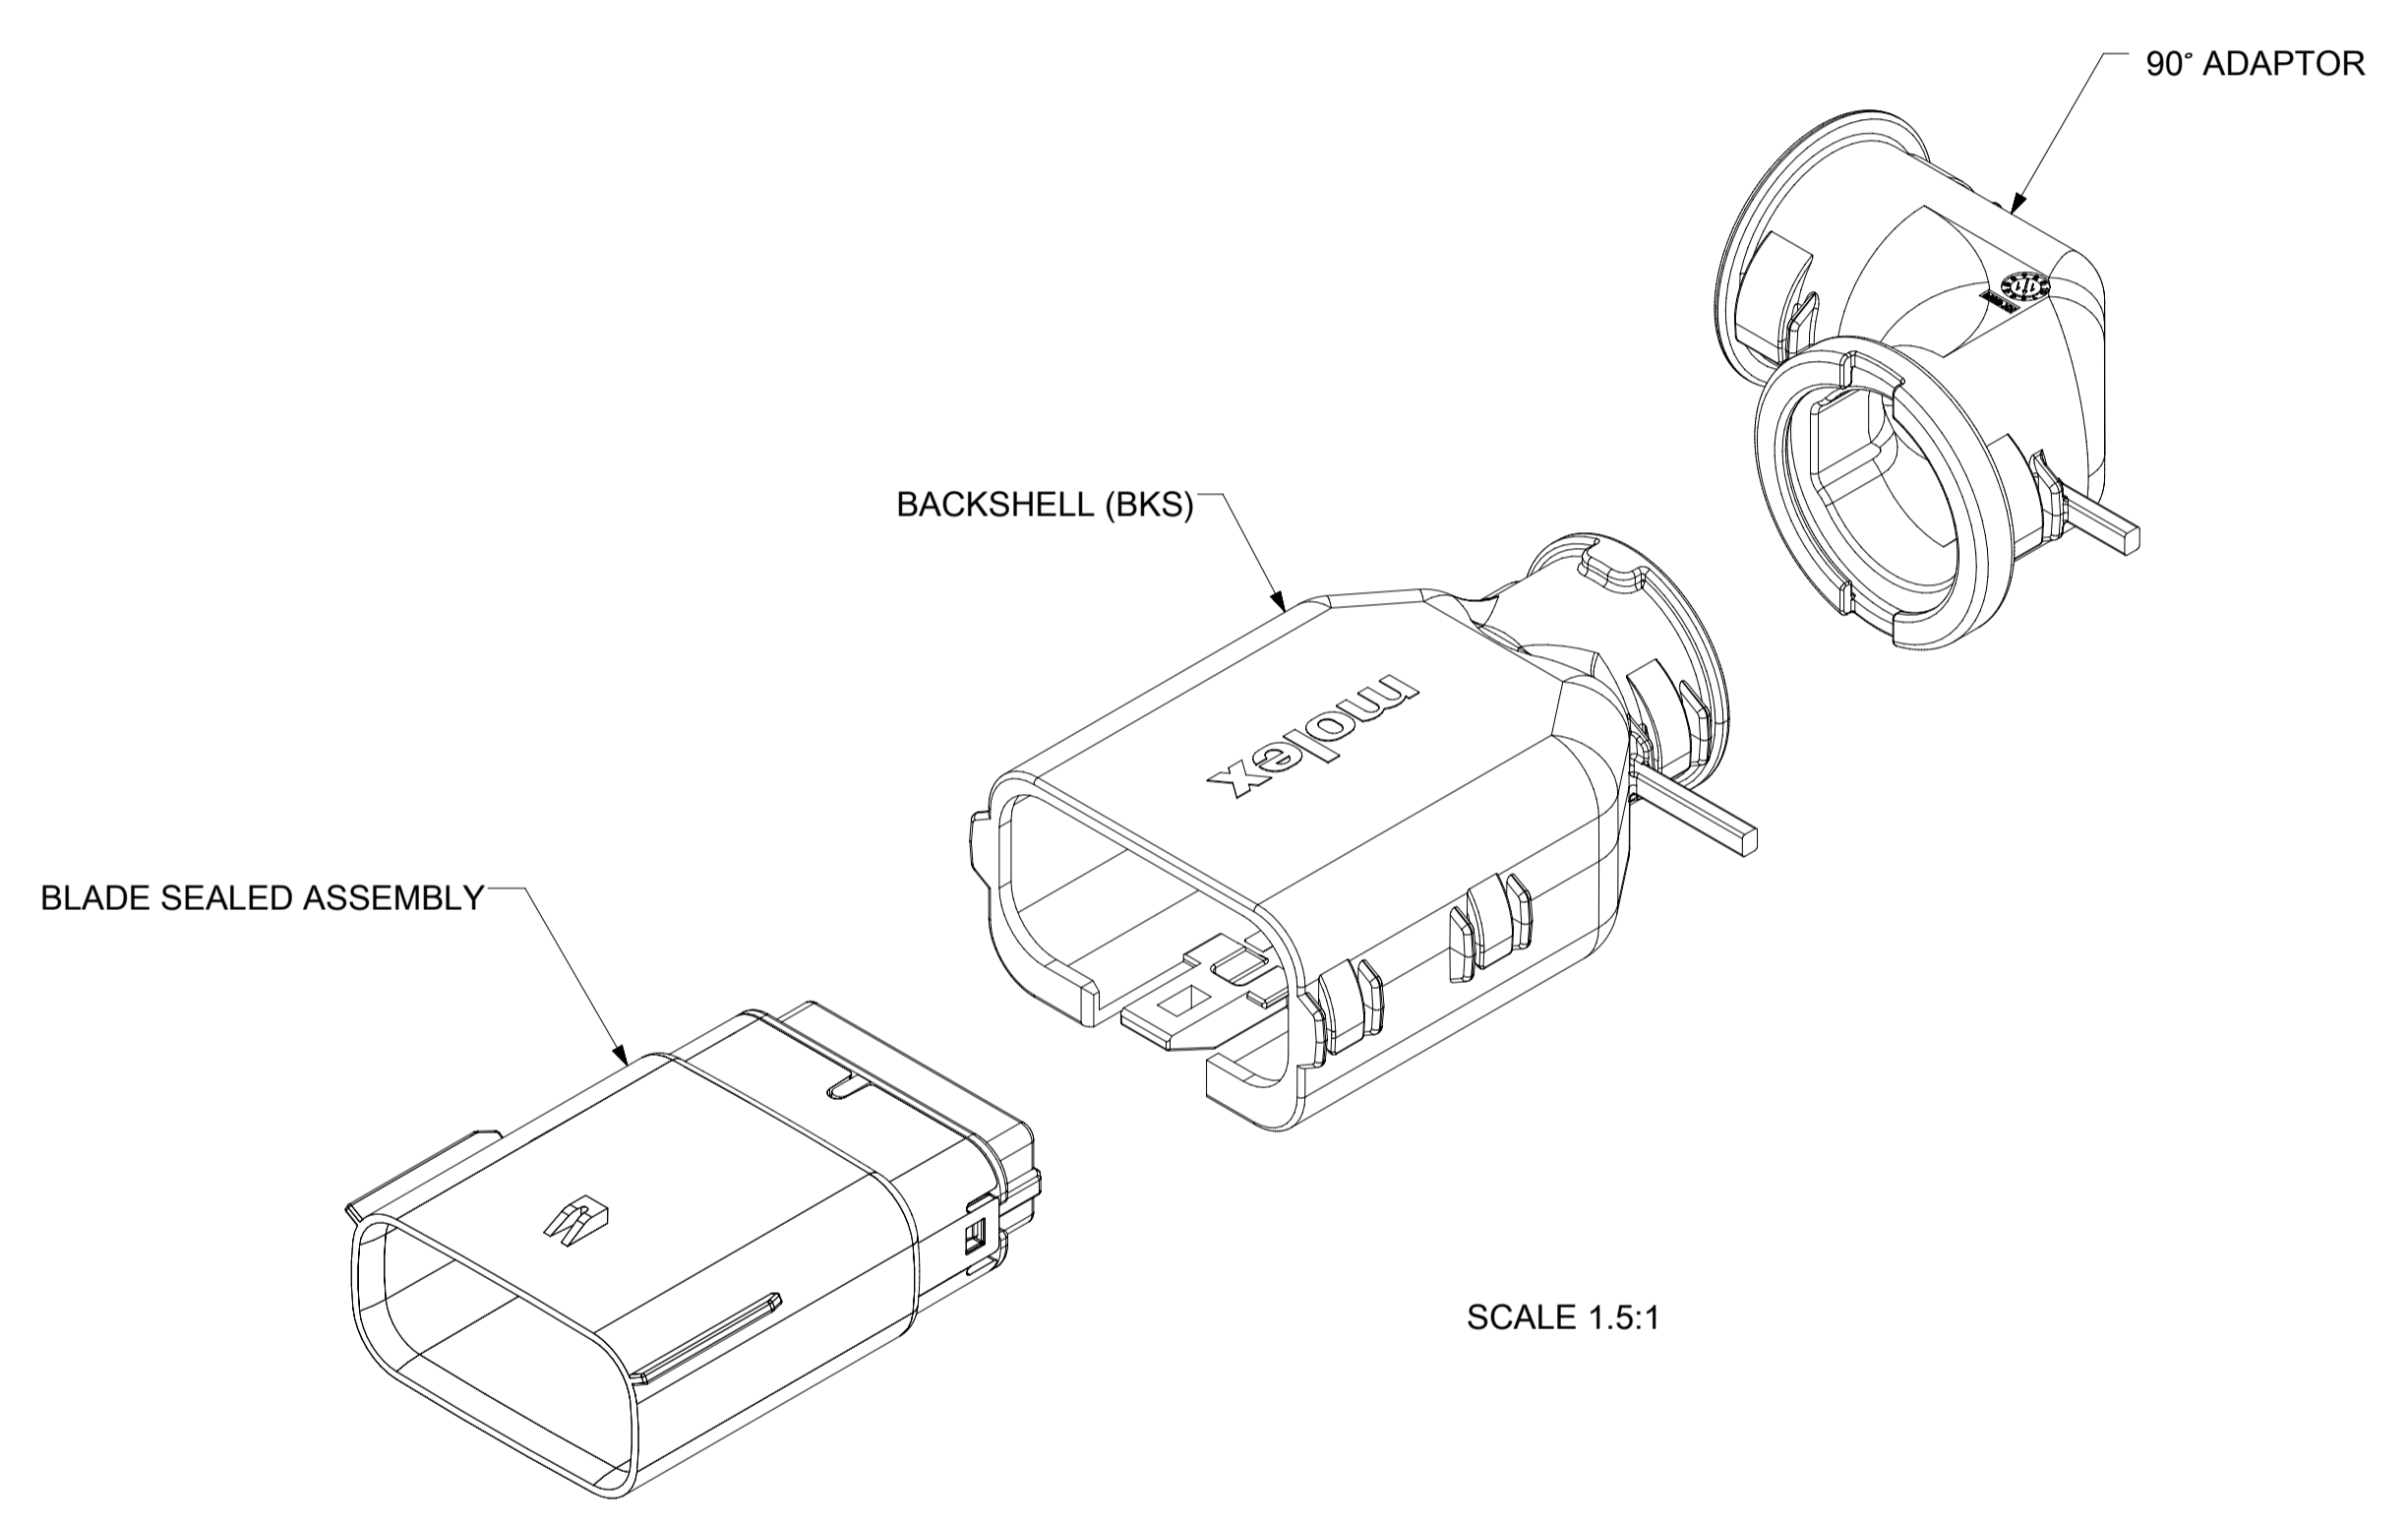

SYMBOLS	THIS DRAWING CONTAINS INFORMATION THAT IS PROPRIETARY TO MOLEX ELECTRONIC TECHNOLOGIES, LLC AND SHOULD NOT BE USED WITHOUT WRITTEN PERMISSION		CURRENT REV DESC:									
	DIMENSION UNITS	SCALE						EC NO: 171650	DRWN: PMANJUNATHAC 2018/01/03	DOC TYPE	DOC PART	REVISION
▽ = 0	mm	1.5:1	GENERAL TOLERANCES (UNLESS SPECIFIED)	CHK'D: MVANSLAMBROU 2018/02/16	MX150 BLADE DUAL ROW SEALED ASSEMBLY MAT SEAL							
▽ = 0	ANGULAR TOL ± 1.0°		APPR: MVANSLAMBROU 2018/02/16	PRODUCT CUSTOMER DRAWING								
▽ = 0	4 PLACES ±		INITIAL REVISION:	DOCUMENT NUMBER								
▽ = 0	3 PLACES ±		DRWN: APROFFITT 2014/04/28	SD-33482-0001	PSD	001	E2					
▽ = 0	2 PLACES ± 0.1		APPR: VKOSHY 2014/05/14	MATERIAL NUMBER								
▽ = 0	1 PLACE ± 0.2			CUSTOMER								
▽ = 0	0 PLACES ±			GENERAL MARKET								
▽ = 0	DRAFT WHERE APPLICABLE MUST REMAIN WITHIN DIMENSIONS		THIRD ANGLE PROJECTION	DRAWING	SERIES	SHEET NUMBER						
▽ = 0				A1-SIZE	33482	7 OF 11