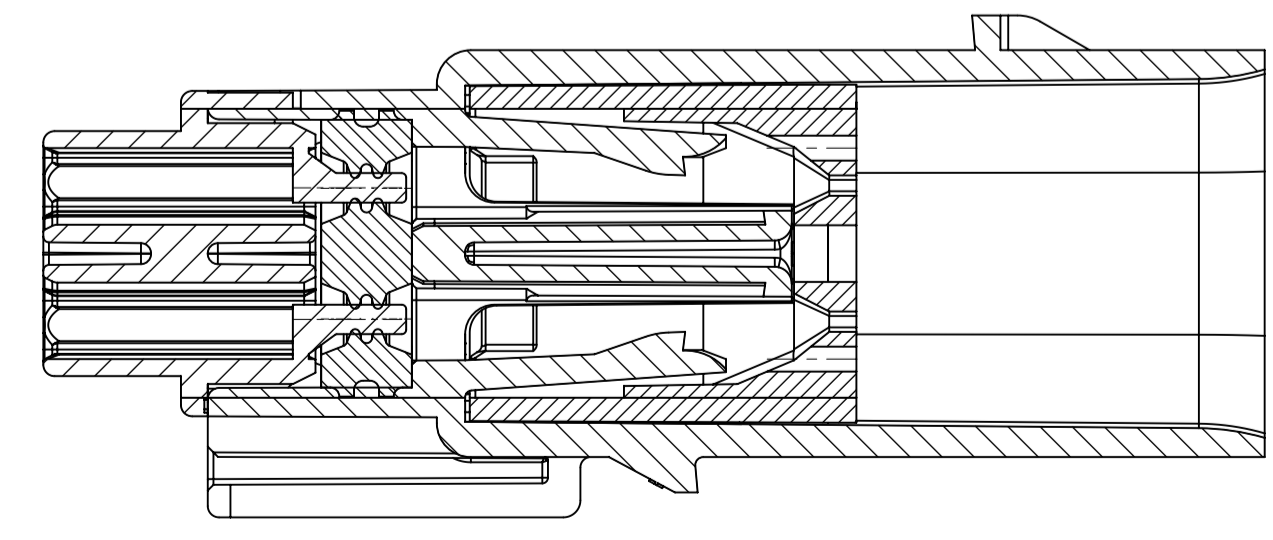

PRIMARY LOCK REINFORCEMENT (PLR) SHOWN IN FINAL-LOCK POSITION

SECTION V-V

SYMBOLS THIS DRAWING CONTAINS INFORMATION THAT IS PROPRIETARY TO MOLEX ELECTRONIC TECHNOLOGIES, LLC AND SHOULD NOT BE USED WITHOUT WRITTEN PERMISSION DIMENSION UNITS: mm SCALE: 3:1 GENERAL TOLERANCES (UNLESS SPECIFIED): ANGULAR TOL: ± 1.0° 4 PLACES: ± 3 PLACES: ± 2 PLACES: ± 0.1 1 PLACE: ± 0.2 0 PLACES: ± DRAFT WHERE APPLICABLE MUST REMAIN WITHIN DIMENSIONS	CURRENT REV DESC:		 MX150 BLADE DUAL ROW SEALED ASSEMBLY MAT SEAL PRODUCT CUSTOMER DRAWING	
	EC NO: 171650 DRWN: PMANJUNATHAC 2018/01/03 CHK'D: MVANSLAMBROU 2018/02/16 APPR: MVANSLAMBROU 2018/02/16			DOCUMENT NUMBER: SD-33482-0001 DOC TYPE: PSD DOC PART: 001 REVISION: E2
	INITIAL REVISION: DRWN: APROFFITT 2014/04/28 APPR: VKOSHY 2014/05/14			MATERIAL NUMBER: 33482 CUSTOMER: GENERAL MARKET
	THIRD ANGLE PROJECTION DRAWING: A1-SIZE SERIES: 33482			SHEET NUMBER: 5 OF 11