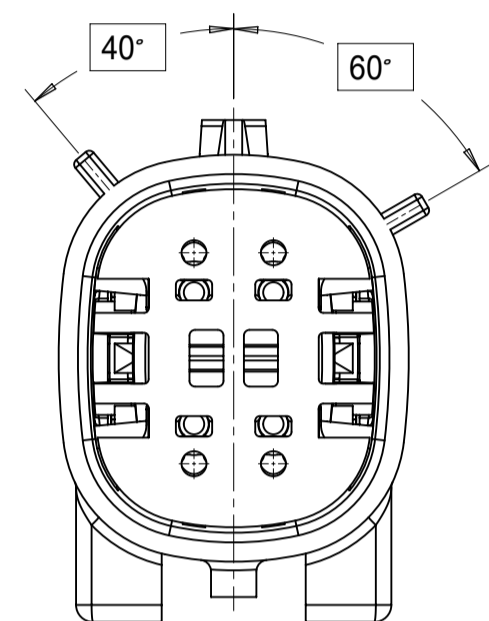

SHEET DESCRIPTION
CONFIGURATIONS

2X2 - STANDARD (STD)

2X2 - UL V0*

2X3 - STANDARD (STD)

2X3 - LENGTHENED

2X4 - STANDARD (STD)

2X6 - STANDARD (STD)

2X8 - STANDARD (STD)

2X10 - STANDARD (STD)

2X10 - UL V0*

UL V0 UNIQUE FEATURE
Partial1
SCALE 10:1

* MINOR GEOMETRY CHANGE THAN STANDARD CONFIGURATION.
SEE NOTE 2a FOR MORE INFORMATION

SYMBOLS	THIS DRAWING CONTAINS INFORMATION THAT IS PROPRIETARY TO MOLEX ELECTRONIC TECHNOLOGIES, LLC AND SHOULD NOT BE USED WITHOUT WRITTEN PERMISSION		CURRENT REV DESC:		molex
	DIMENSION UNITS	SCALE			
▽ = 0	mm	1.5:1	EC NO: 171650		MX150 BLADE DUAL ROW SEALED ASSEMBLY MAT SEAL
▽ = 0	GENERAL TOLERANCES (UNLESS SPECIFIED)		DRWN: PMANJUNATHAC 2018/01/03		
▽ = 0	ANGULAR TOL ± 1.0°		CHK'D: MVANSLAMBROU 2018/02/16		
▽ = 0	4 PLACES ±		APPR: MVANSLAMBROU 2018/02/16		
▽ = 0	3 PLACES ±		INITIAL REVISION:		
▽ = 0	2 PLACES ± 0.1		DRWN: APROFFITT 2014/04/28		
▽ = 0	1 PLACE ± 0.2		APPR: VKOSHY 2014/05/14		
▽ = 0	0 PLACES ±		THIRD ANGLE PROJECTION		
▽ = 0	DRAFT WHERE APPLICABLE MUST REMAIN WITHIN DIMENSIONS		DRAWING	SERIES	DOCUMENT NUMBER
▽ = 0			A1-SIZE	33482	SD-33482-0001
			MATERIAL NUMBER	CUSTOMER	DOC TYPE DOC PART REVISION
				GENERAL MARKET	PSD 001 E2
					SHEET NUMBER
					2 OF 11

2X2

KEY A

KEY B

KEY C

KEY D

2X3

KEY A

KEY B