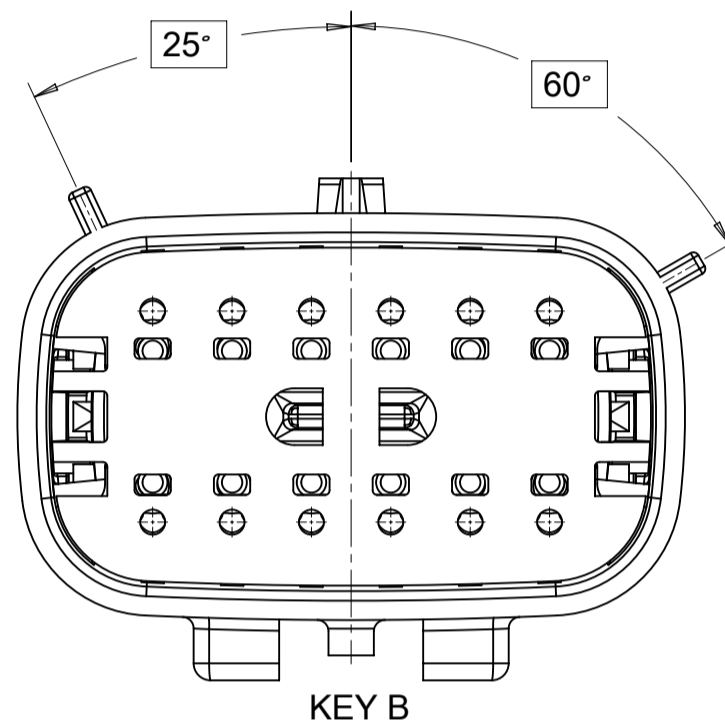

2X2

KEY A

KEY B

KEY C

KEY D

2X3

KEY A

KEY B

KEY C

KEY D

2X4

KEY A

KEY B

KEY C

KEY D

SYMBOLS = 0 = 0 = 0 = 0 = 0 = 0 = 0 = 0 = 0 = 0	THIS DRAWING CONTAINS INFORMATION THAT IS PROPRIETARY TO MOLEX ELECTRONIC TECHNOLOGIES, LLC AND SHOULD NOT BE USED WITHOUT WRITTEN PERMISSION		CURRENT REV DESC: EC NO: 171650 DRWN: PMANJUNATHAC 2018/01/03 CHK'D: MVANSLAMBROU 2018/02/16 APPR: MVANSLAMBROU 2018/02/16 INITIAL REVISION: DRWN: APROFFITT 2014/04/28 2014/05/14 APPR: VKOSHY		 MX150 BLADE DUAL ROW SEALED ASSEMBLY MAT SEAL PRODUCT CUSTOMER DRAWING		
	DIMENSION UNITS mm	SCALE 3:1	GENERAL TOLERANCES (UNLESS SPECIFIED) ANGULAR TOL ± 1.0° 4 PLACES ± 3 PLACES ± 2 PLACES ± 0.1 1 PLACE ± 0.2 0 PLACES ± DRAFT WHERE APPLICABLE MUST REMAIN WITHIN DIMENSIONS				DOCUMENT NUMBER SD-33482-0001
DOCUMENT STATUS P1 RELEASE DATE 2018/02/16 22:02:26			THIRD ANGLE PROJECTION 	DRAWING A1-SIZE	SERIES 33482	MATERIAL NUMBER CUSTOMER GENERAL MARKET	SHEET NUMBER 3 OF 11

SHEET DESCRIPTION
KEY CONFIGURATIONS CONT.

2X6

KEY A

KEY B

KEY C

KEY D

2X8

KEY A