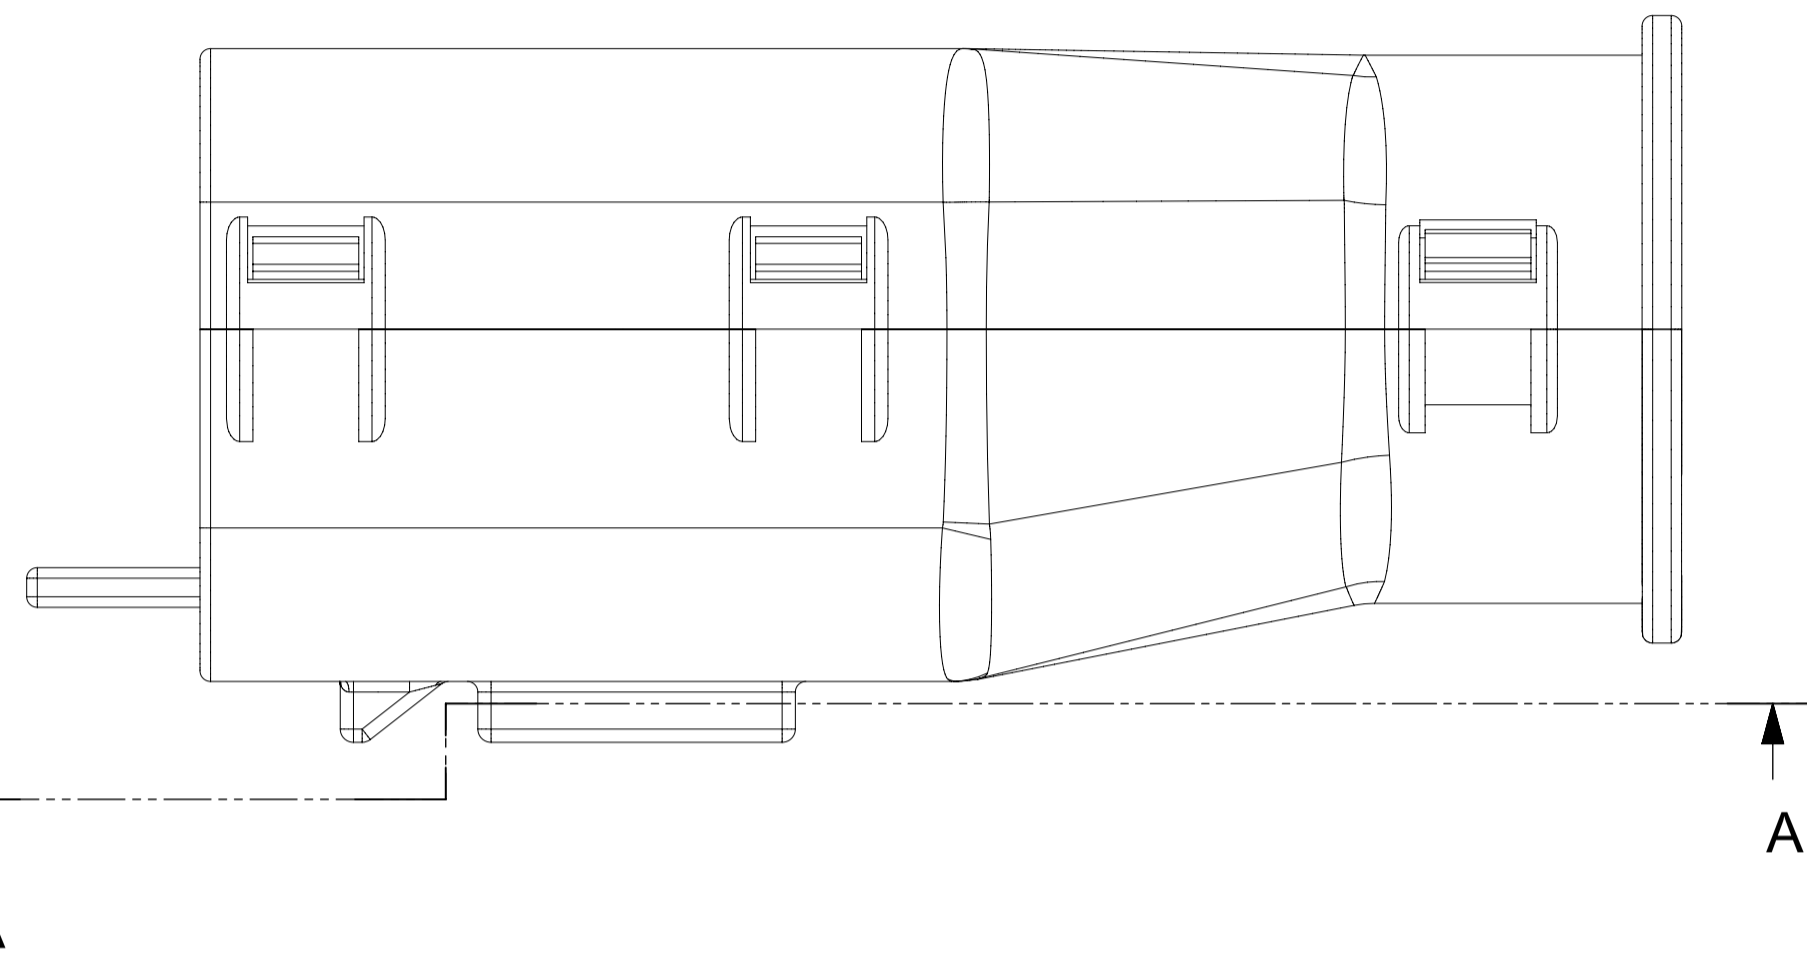

SHEET DESCRIPTION

SCHLEMMER BACKSHELL

SECTION A-A