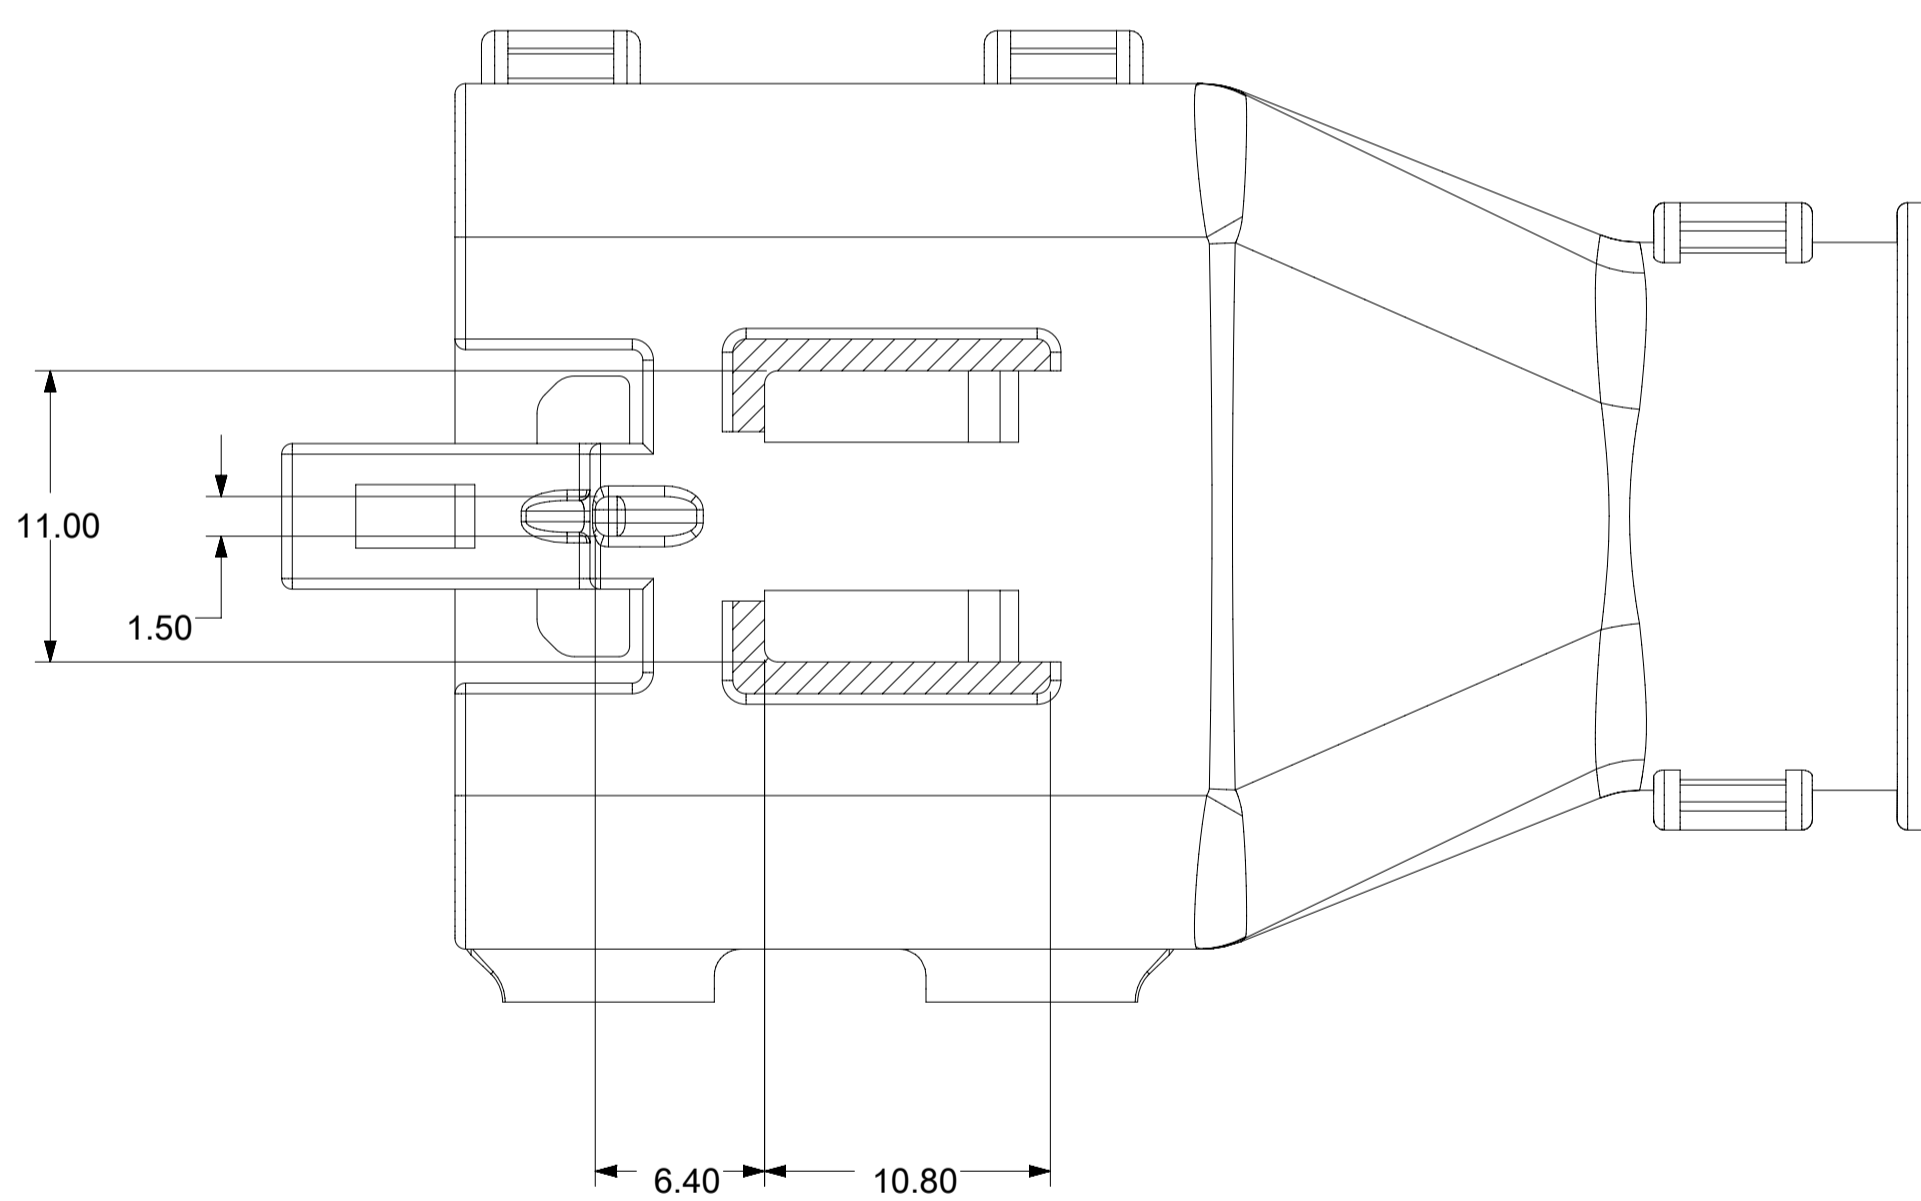

SHEET DESCRIPTION

SCHLEMMER BACKSHELL

SECTION A-A