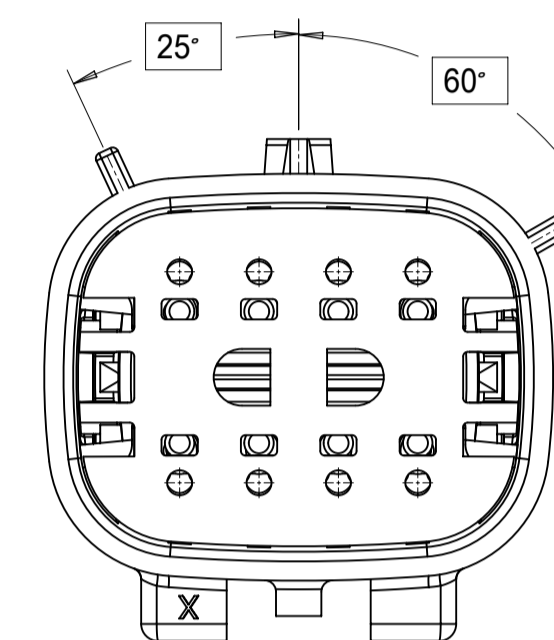

2X2

KEY A

KEY B

KEY C

KEY D

2X3

KEY A

KEY B

KEY C

KEY D

2X4

KEY A

KEY B

KEY C

KEY D

SYMBOLS = 0 = 0 = 0 = 0 = 0 = 0 = 0 = 0 = 0 = 0	THIS DRAWING CONTAINS INFORMATION THAT IS PROPRIETARY TO MOLEX ELECTRONIC TECHNOLOGIES, LLC AND SHOULD NOT BE USED WITHOUT WRITTEN PERMISSION		CURRENT REV DESC: EC NO: 171650 DRWN: PMANJUNATHAC 2018/01/03 CHK'D: MVANSLAMBROU 2018/02/16 APPR: MVANSLAMBROU 2018/02/16 INITIAL REVISION: DRWN: APROFFITT 2014/04/28 2014/05/14 APPR: VKOSHY		 MX150 BLADE DUAL ROW SEALED ASSEMBLY MAT SEAL PRODUCT CUSTOMER DRAWING		
	DIMENSION UNITS mm	SCALE 3:1	GENERAL TOLERANCES (UNLESS SPECIFIED) ANGULAR TOL ± 1.0° 4 PLACES ± 3 PLACES ± 2 PLACES ± 0.1 1 PLACE ± 0.2 0 PLACES ± DRAFT WHERE APPLICABLE MUST REMAIN WITHIN DIMENSIONS				DOCUMENT NUMBER SD-33482-0001
DOCUMENT STATUS P1 RELEASE DATE 2018/02/16 22:02:26			THIRD ANGLE PROJECTION 	DRAWING A1-SIZE	SERIES 33482	MATERIAL NUMBER CUSTOMER GENERAL MARKET	SHEET NUMBER 3 OF 11

SHEET DESCRIPTION
KEY CONFIGURATIONS CONT.

2X6

KEY A

KEY B

KEY C

KEY D

2X8

KEY A