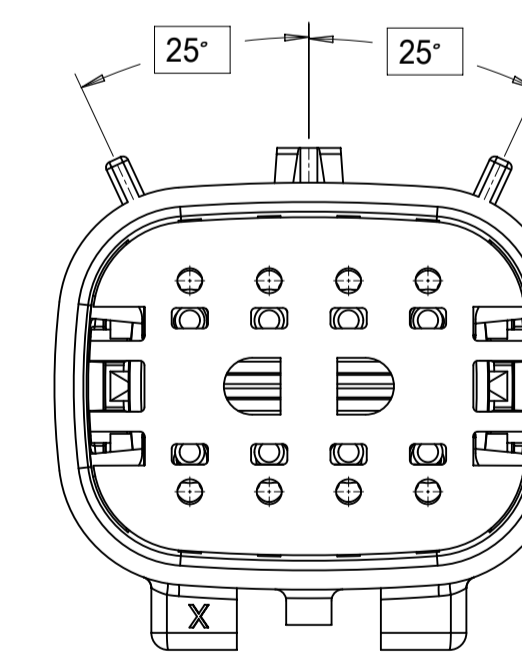

2X2

KEY A

KEY B

KEY C

KEY D

2X3

KEY A

KEY B

KEY C

KEY D

2X4

KEY A

KEY B

KEY C

KEY D

SYMBOLS = 0 = 0 = 0 = 0 = 0 = 0 = 0 = 0 = 0 = 0	THIS DRAWING CONTAINS INFORMATION THAT IS PROPRIETARY TO MOLEX ELECTRONIC TECHNOLOGIES, LLC AND SHOULD NOT BE USED WITHOUT WRITTEN PERMISSION		CURRENT REV DESC: EC NO: 171650 DRWN: PMANJUNATHAC 2018/01/03 CHK'D: MVANSLAMBROU 2018/02/16 APPR: MVANSLAMBROU 2018/02/16 INITIAL REVISION: DRWN: APROFFITT 2014/04/28 2014/05/14 APPR: VKOSHY		 MX150 BLADE DUAL ROW SEALED ASSEMBLY MAT SEAL PRODUCT CUSTOMER DRAWING		
	DIMENSION UNITS mm	SCALE 3:1	GENERAL TOLERANCES (UNLESS SPECIFIED) ANGULAR TOL ± 1.0° 4 PLACES ± 3 PLACES ± 2 PLACES ± 0.1 1 PLACE ± 0.2 0 PLACES ± DRAFT WHERE APPLICABLE MUST REMAIN WITHIN DIMENSIONS				DOCUMENT NUMBER SD-33482-0001
DOCUMENT STATUS P1 RELEASE DATE 2018/02/16 22:02:26			THIRD ANGLE PROJECTION 	DRAWING A1-SIZE	SERIES 33482	MATERIAL NUMBER CUSTOMER GENERAL MARKET	SHEET NUMBER 3 OF 11

SHEET DESCRIPTION
KEY CONFIGURATIONS CONT.

2X6

KEY A

KEY B

KEY C

KEY D

2X8

KEY A