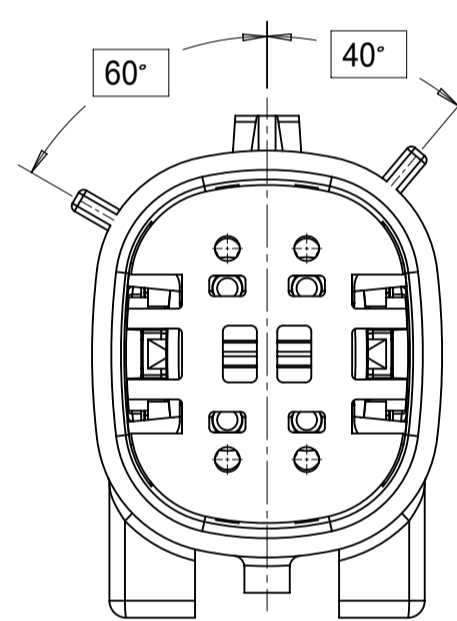

SHEET DESCRIPTION
CONFIGURATIONS

2X2 - STANDARD (STD)

2X2 - UL V0*

2X3 - STANDARD (STD)

2X3 - LENGTHENED

2X4 - STANDARD (STD)

2X6 - STANDARD (STD)

2X8 - STANDARD (STD)

2X10 - STANDARD (STD)

2X10 - UL V0*

UL V0 UNIQUE FEATURE
Partial1
SCALE 10:1

* MINOR GEOMETRY CHANGE THAN STANDARD CONFIGURATION.
SEE NOTE 2a FOR MORE INFORMATION

SYMBOLS	THIS DRAWING CONTAINS INFORMATION THAT IS PROPRIETARY TO MOLEX ELECTRONIC TECHNOLOGIES, LLC AND SHOULD NOT BE USED WITHOUT WRITTEN PERMISSION		CURRENT REV DESC:		molex
	DIMENSION UNITS	SCALE			
▽ = 0	mm	1.5:1	EC NO: 171650		MX150 BLADE DUAL ROW SEALED ASSEMBLY MAT SEAL
▽ = 0	GENERAL TOLERANCES (UNLESS SPECIFIED)		DRWN: PMANJUNATHAC 2018/01/03		
▽ = 0	ANGULAR TOL ± 1.0°		CHK'D: MVANSLAMBROU 2018/02/16		
▽ = 0	4 PLACES ±		APPR: MVANSLAMBROU 2018/02/16		
▽ = 0	3 PLACES ±		INITIAL REVISION:		
▽ = 0	2 PLACES ± 0.1		DRWN: APROFFITT 2014/04/28		
▽ = 0	1 PLACE ± 0.2		APPR: VKOSHY 2014/05/14		
▽ = 0	0 PLACES ±		THIRD ANGLE PROJECTION		
▽ = 0	DRAFT WHERE APPLICABLE MUST REMAIN WITHIN DIMENSIONS		DRAWING	SERIES	DOCUMENT NUMBER
▽ = 0			A1-SIZE	33482	SD-33482-0001
			MATERIAL NUMBER	CUSTOMER	DOC TYPE DOC PART REVISION
				GENERAL MARKET	PSD 001 E2
					SHEET NUMBER
					2 OF 11

2X2

KEY A

KEY B

KEY C

KEY D

2X3

KEY A

KEY B