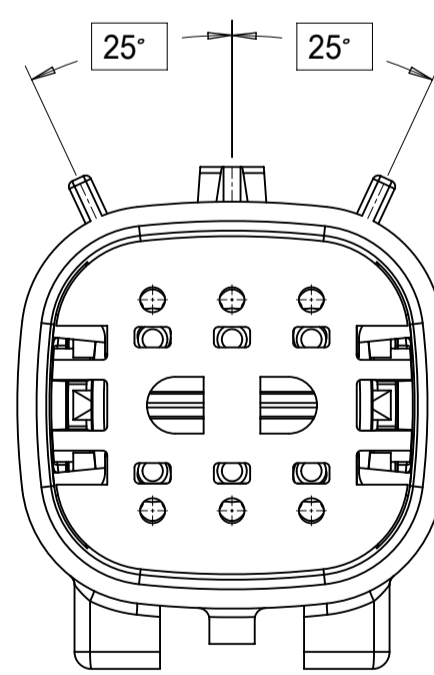

2X2

2X3

KEY D

2X4

SYMBOLS = 0 = 0 = 0 = 0 = 0 = 0 = 0 = 0 = 0 = 0	THIS DRAWING CONTAINS INFORMATION THAT IS PROPRIETARY TO MOLEX ELECTRONIC TECHNOLOGIES, LLC AND SHOULD NOT BE USED WITHOUT WRITTEN PERMISSION		CURRENT REV DESC: EC NO: 171650 DRWN: PMANJUNATHAC 2018/01/03 CHK'D: MVANSLAMBROU 2018/02/16 APPR: MVANSLAMBROU 2018/02/16 INITIAL REVISION: DRWN: APROFFITT 2014/04/28 2014/05/14 APPR: VKOSHY		 MX150 BLADE DUAL ROW SEALED ASSEMBLY MAT SEAL PRODUCT CUSTOMER DRAWING			
	DIMENSION UNITS mm	SCALE 3:1	GENERAL TOLERANCES (UNLESS SPECIFIED) ANGULAR TOL ± 1.0° 4 PLACES ± 3 PLACES ± 2 PLACES ± 0.1 1 PLACE ± 0.2 0 PLACES ± DRAFT WHERE APPLICABLE MUST REMAIN WITHIN DIMENSIONS				DOCUMENT NUMBER SD-33482-0001	DOC TYPE | DOC PART | REVISION PSD | 001 | E2
DOCUMENT STATUS | P1 | RELEASE DATE | 2018/02/16 22:02:26			THIRD ANGLE PROJECTION 	DRAWING A1-SIZE	SERIES 33482	MATERIAL NUMBER CUSTOMER GENERAL MARKET	SHEET NUMBER 3 OF 11