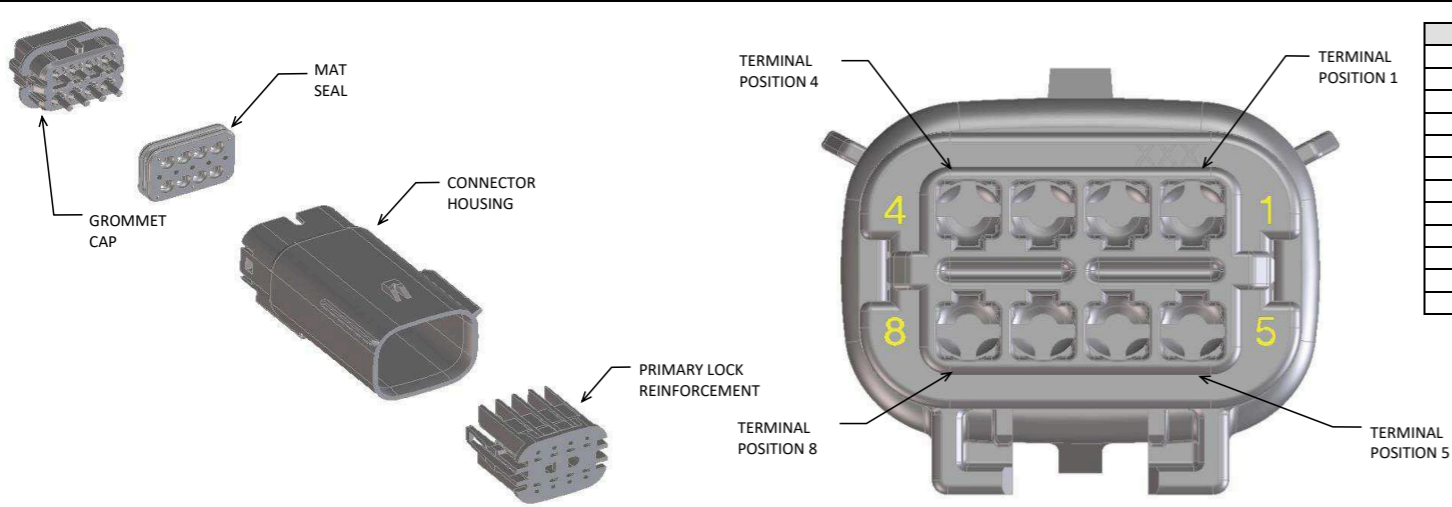

MX150 2X4 BLADE SEALED ASSEMBLY MAT SEAL
BOM AND PIN OUT SHEET

ABBREVIATION	DESCRIPTION	COLOR	MATERIAL
A-BLK	HOUSING, KEYING OPTION A	BLACK	SPS/NYLON GF20
B-LG	HOUSING, KEYING OPTION B	LIGHT GRAY	SPS/NYLON GF20
C-BR	HOUSING, KEYING OPTION C	BROWN	SPS/NYLON GF20
D-GR	HOUSING, KEYING OPTION D	GREEN	SPS/NYLON GF20
C-DG	HOUSING, KEYING OPTION C	DARK GRAY	SPS/NYLON GF20
D-SG	HOUSING, KEYING OPTION D	STONE GRAY	SPS/NYLON GF20
A-YW	HOUSING, KEYING OPTION A	YELLOW	SPS/NYLON GF20
GCP	GROMMET CAP (PLUGGED)	BLACK	SPS/NYLON GF20
GCO	GROMMET CAP (OPEN)	BLACK	SPS/NYLON GF20
PLR	PLR	NATURAL	SPS/NYLON GF20
M-R	MAT SEAL	RUST RED	INHERENTLY LUBRICATED SILICONE
M-B	MAT SEAL	ROYAL BLUE	INHERENTLY LUBRICATED SILICONE

FOR ADDITIONAL INFORMATION SEE SD-33482-0001