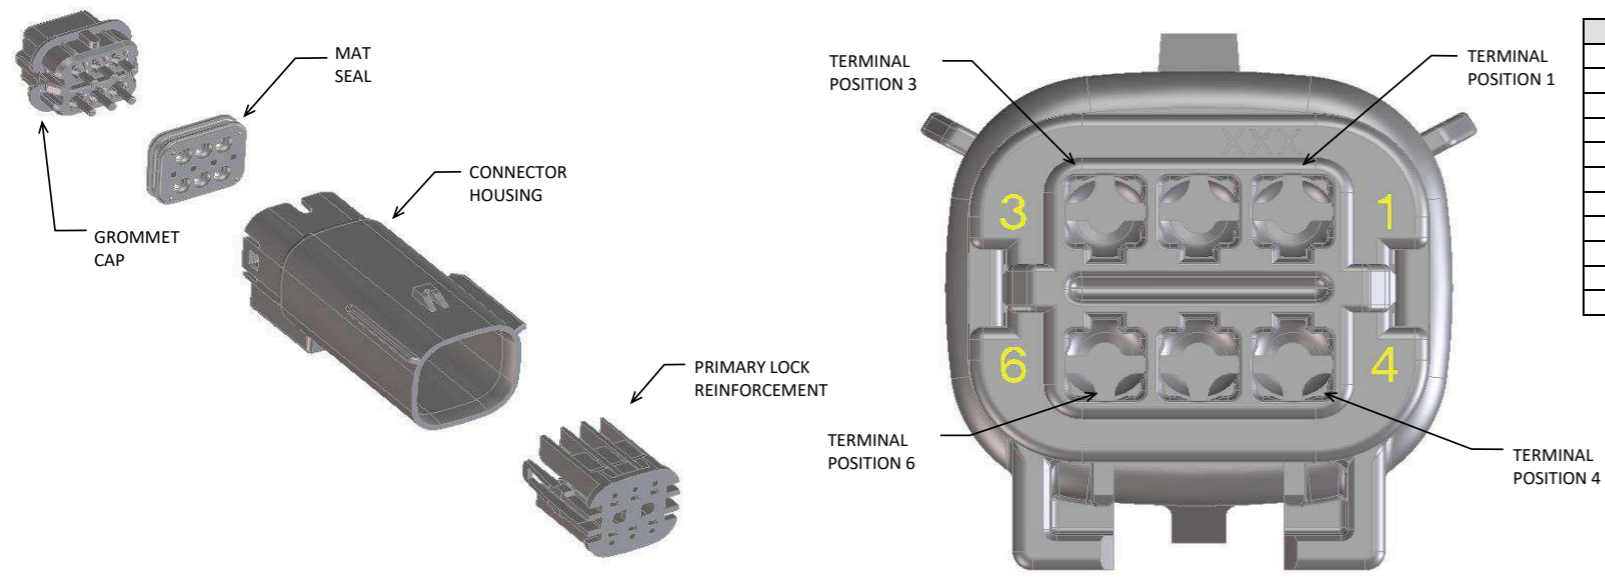

MX150 2X3 BLADE SEALED ASSEMBLY MAT SEAL
BOM AND PIN OUT SHEET

ABBREVIATION	DESCRIPTION	COLOR	MATERIAL
A-BLK	HOUSING, KEYING OPTION A	BLACK	SPS/NYLON GF20
B-LG	HOUSING, KEYING OPTION B	LIGHT GRAY	SPS/NYLON GF20
C-BR	HOUSING, KEYING OPTION C	BROWN	SPS/NYLON GF20
D-GR	HOUSING, KEYING OPTION D	GREEN	SPS/NYLON GF20
C-DG	HOUSING, KEYING OPTION C	DARK GRAY	SPS/NYLON GF20
D-SG	HOUSING, KEYING OPTION D	STONE GRAY	SPS/NYLON GF20
A-YW	HOUSING, KEYING OPTION A	YELLOW	SPS/NYLON GF20
GC	GROMMET CAP (STANDARD)	BLACK	SPS/NYLON GF20
GCL	GROMMET CAP (LENGTHENED)	BLACK	SPS/NYLON GF20
PLR	PLR	NATURAL	SPS/NYLON GF20
M	MAT SEAL	ROYAL BLUE	INHERENTLY LUBRICATED SILICONE

FOR ADDITIONAL INFORMATION SEE SD-33482-0001