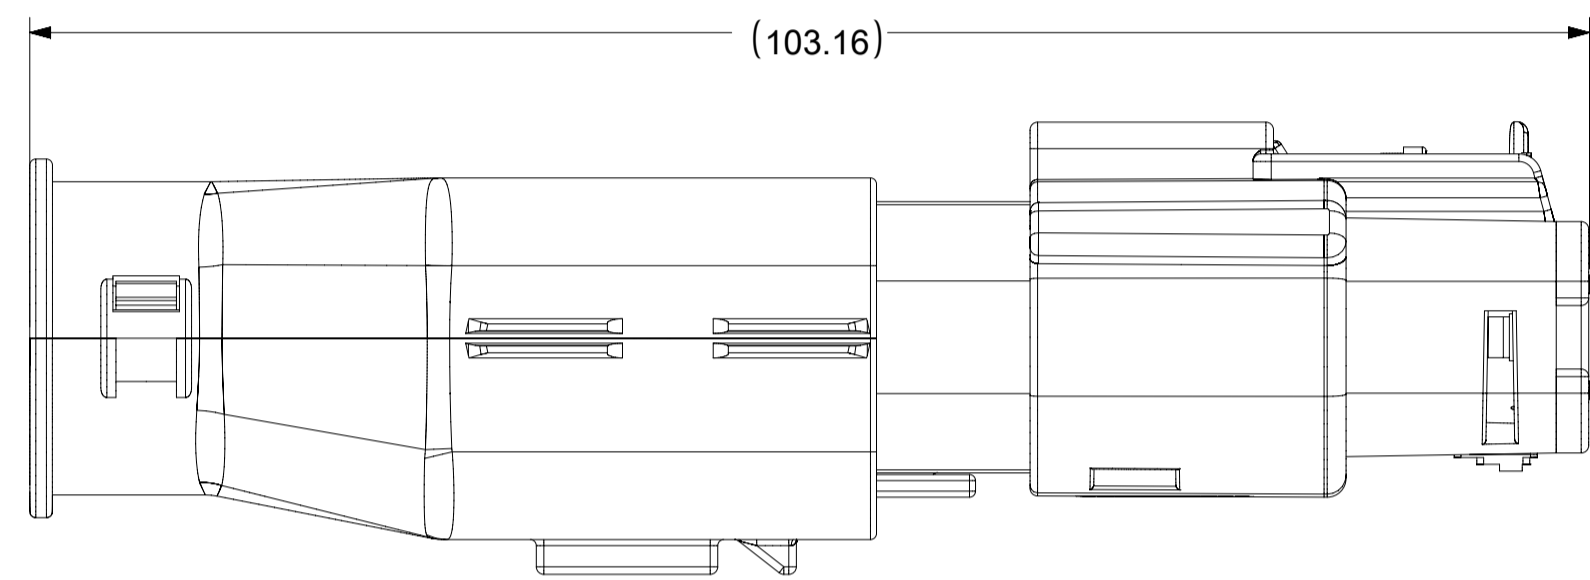

SHEET DESCRIPTION	
SCHLEMMER BACKSHELL CONFIGURATIONS	

CHARTED DIMENSIONS							
CKT	BLADE CONFIGURATION	RECEPTACLE CONFIGURATION	DIMENSIONS				
			M	N	P	R	T
2X3	STANDARD	STANDARD	106.83	32.75	31.75	29.00	29.50
	LENGTHENED		108.71				
2X4	STANDARD	STANDARD	106.83	33.50	31.90	30.70	30.70
2X6	STANDARD	STANDARD	106.83	37.84	37.27	35.83	36.83

BLADE SEALED ASSEMBLY WITH BLADE BACKSHELL

SYMBOLS □ = 0 ▽ = 0	THIS DRAWING CONTAINS INFORMATION THAT IS PROPRIETARY TO MOLEX ELECTRONIC TECHNOLOGIES, LLC AND SHOULD NOT BE USED WITHOUT WRITTEN PERMISSION	DIMENSION UNITS	SCALE	CURRENT REV DESC:			molex
	mm	2:1	EC NO: 171650				
	GENERAL TOLERANCES (UNLESS SPECIFIED)			DRWN: PMANJUNATHAC 2018/01/03			MX150 BLADE DUAL ROW SEALED ASSEMBLY MAT SEAL
	ANGULAR TOL ± 1.0°			CHK'D: MVANSLAMBROU 2018/02/16			
	4 PLACES ±			APPR: MVANSLAMBROU 2018/02/16			
3 PLACES ±			INITIAL REVISION:			PRODUCT CUSTOMER DRAWING	
2 PLACES ± 0.1			DRWN: APROFFITT 2014/04/28			DOCUMENT NUMBER	DOC TYPE | DOC PART | REVISION
1 PLACE ± 0.2			APPR: VKOSHY 2014/05/14			SD-33482-0001	PSD | 001 | E2
0 PLACES ±			THIRD ANGLE PROJECTION			MATERIAL NUMBER	CUSTOMER
DRAFT WHERE APPLICABLE MUST REMAIN WITHIN DIMENSIONS			DRAWING			GENERAL MARKET	SHEET NUMBER
			A1-SIZE			33482	10 OF 11

DOCUMENT STATUS	P1	RELEASE DATE	2018/02/16	22:02:26