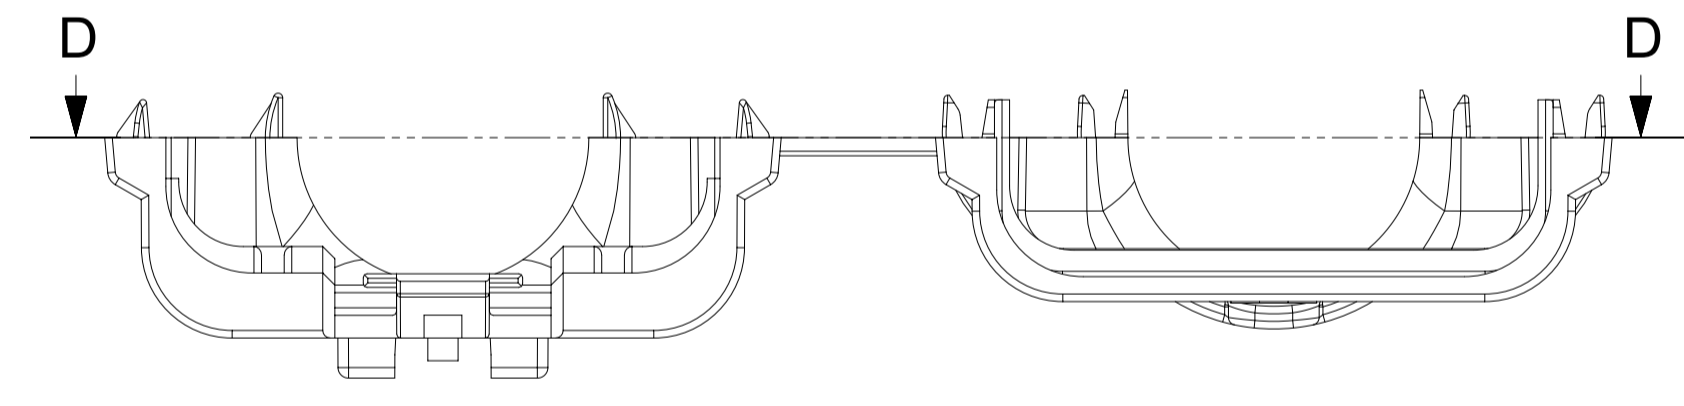

SHEET DESCRIPTION
MOLEX BACKSHELL DETAIL

DESCRIPTION	CHARTED DIMENSION						
	H	J	K	L	M	S	R
2X4, WITH RIB	53.56	16.10	0.80	N/A	N/A	16.10	1.35
2X4, WITHOUT RIB	53.56	16.10	N/A	3.60	5.10	16.10	N/A
2X8, WITH RIB	62.01	19.30	0.80	N/A	N/A	19.30	1.45
2X8, WITHOUT RIB	62.01	19.30	N/A	3.60	5.10	19.30	N/A
2X10, WITH RIB	62.01	19.30	0.80	N/A	N/A	19.30	1.45
2X10, WITHOUT RIB	62.01	19.30	N/A	3.60	5.10	19.30	N/A

QUALITY SYMBOLS FA = 0 FE = 0 FE = 0 ▼ = 0 C = 0 ☒ = 0 ■ = 0 ∇ = 0	THIS DRAWING CONTAINS INFORMATION THAT IS PROPRIETARY TO MOLEX ELECTRONIC TECHNOLOGIES, LLC AND SHOULD NOT BE USED WITHOUT WRITTEN PERMISSION				DIMENSION UNITS: mm SCALE: 2:1		
	EC NO: 638031 DRWN: PPALLAN CHKD: MVANSLAMBROU APPR: MVANSLAMBROU	2020/05/20 2020/05/22 2020/05/22	GENERAL TOLERANCES (UNLESS SPECIFIED) ANGULAR TOL ± 3.0 ° 4 PLACES ± 3 PLACES ± 2 PLACES ± 0.1 1 PLACE ± 0.2 0 PLACES ±	DRWN BY: DAHALL CHK'D BY: DATE: 2013/03/19 APPR BY: VKOSHY DATE: 2013/04/08	PRODUCT CUSTOMER DRAWING SERIES: 34950 MATERIAL NUMBER: SD-34950-0001 CUSTOMER: GENERAL MARKET		
DRAFT WHERE APPLICABLE MUST REMAIN WITHIN DIMENSIONS		DRAWING SIZE: A1	THIRD ANGLE PROJECTION		DOCUMENT NUMBER: SD-34950-0001	DOC TYPE: PSD DOC PART: 001 SHEET NUMBER: 4 OF 4