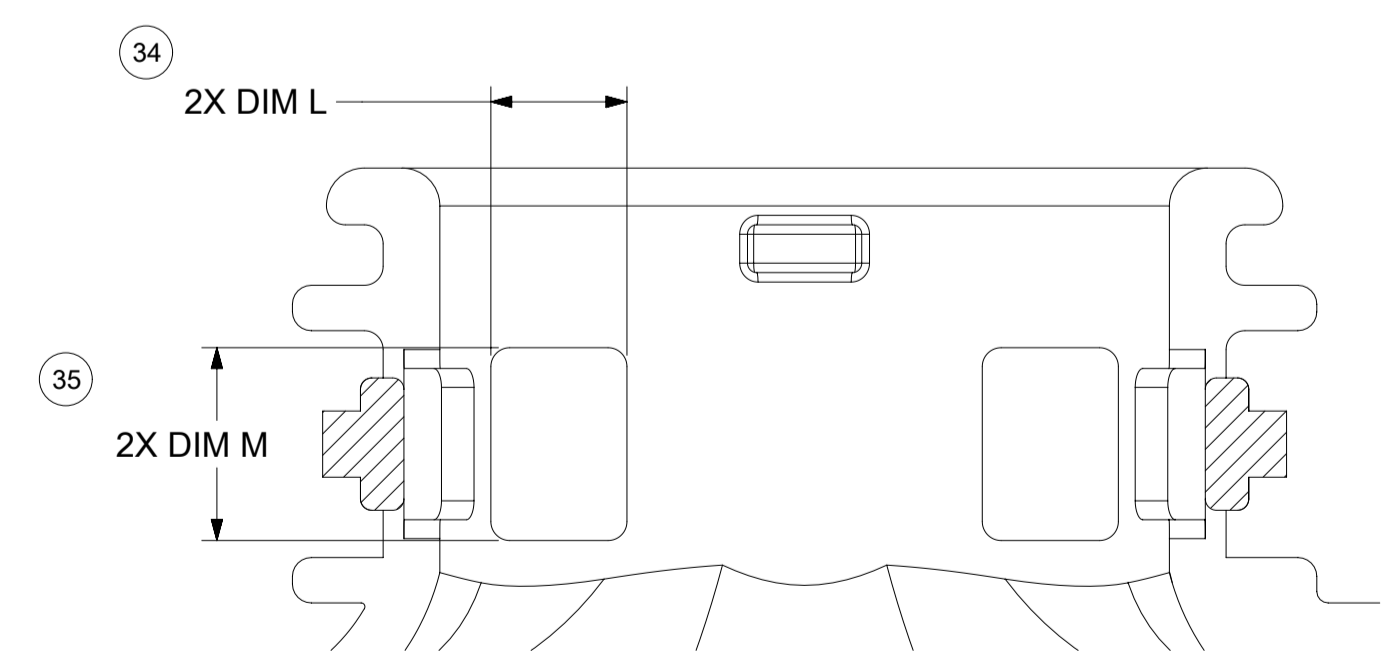

PARTIAL SECTION D-D
SCALE 5:1
WITHOUT RIBS

QUALITY SYMBOLS FA = 0 FE = 0 FE = 0 ▼ = 0 C = 0 ☒ = 0 ■ = 0 ∇ = 0	THIS DRAWING CONTAINS INFORMATION THAT IS PROPRIETARY TO MOLEX ELECTRONIC TECHNOLOGIES, LLC AND SHOULD NOT BE USED WITHOUT WRITTEN PERMISSION				DIMENSION UNITS: mm SCALE: 2:1		
	EC NO: 638031 DRWN: PPALLAN CHKD: MVANSLAMBROU APPR: MVANSLAMBROU	2020/05/20 2020/05/22 2020/05/22	GENERAL TOLERANCES (UNLESS SPECIFIED) ANGULAR TOL ± 3.0 ° 4 PLACES ± 3 PLACES ± 2 PLACES ± 0.1 1 PLACE ± 0.2 0 PLACES ±	DRWN BY: DAHALL CHK'D BY: DATE: 2013/03/19 APPR BY: VKOSHY DATE: 2013/04/08	PRODUCT CUSTOMER DRAWING SERIES: 34950 MATERIAL NUMBER: SD-34950-0001 CUSTOMER: GENERAL MARKET		
DRAFT WHERE APPLICABLE MUST REMAIN WITHIN DIMENSIONS		DRAWING SIZE: A1	THIRD ANGLE PROJECTION		DOCUMENT NUMBER: SD-34950-0001	DOC TYPE: PSD DOC PART: 001 SHEET NUMBER: 4 OF 4