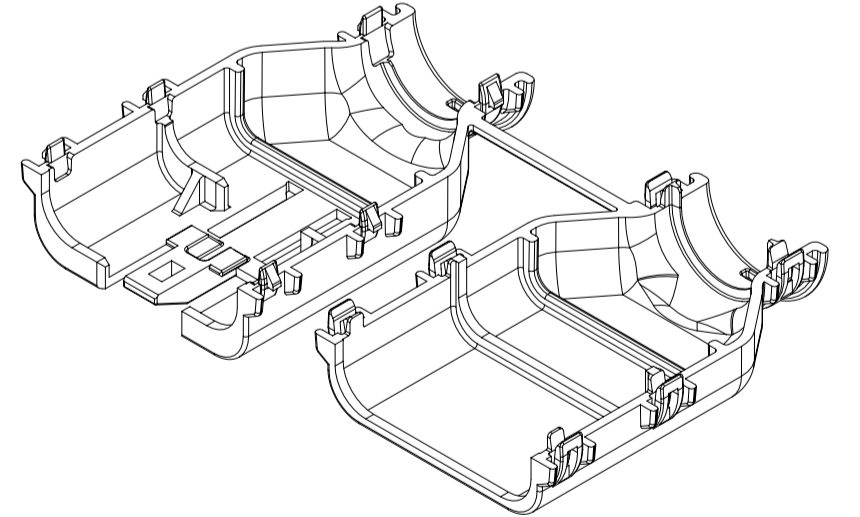

2X3 BLADE

2X4 BLADE

2X6 BLADE

2X8 BLADE

2X10 BLADE

B11	CHANGED DIMS ON SHEET 3 TO MATCH E DWG
B10	UPDATED BACKSHELL MANUFACTURER
B9	CHANGED PARTS STATUS TO SALEABLE
B8	ADDED BALLOON NO. 99
B7	UPDATED BALLOON NUMBERS
B6	UPDATED RIB AND WEDGE FEATURES
B4	UPDATED DIM 26 28 30 32
B3	UPDATED TOLERANCES
B2	ADDED BALLOONS & UPDATED BOM
B1	UPDATED NOTES
B	MIGRATION & ADDED MOLEX PART NUMBERS
A6	UPDATED BILL OF MATERIALS
A5	UPDATED STATUS COLUMN
A4	MINOR NOMENCLATURE CLEAN UP
A3	UPDATED VIEWSET & NOTES
A2	UPDATED REFERENCE DRAWINGS
A1	UPDATED NOTES
A	INITIAL RELEASE
REV	DESCRIPTION