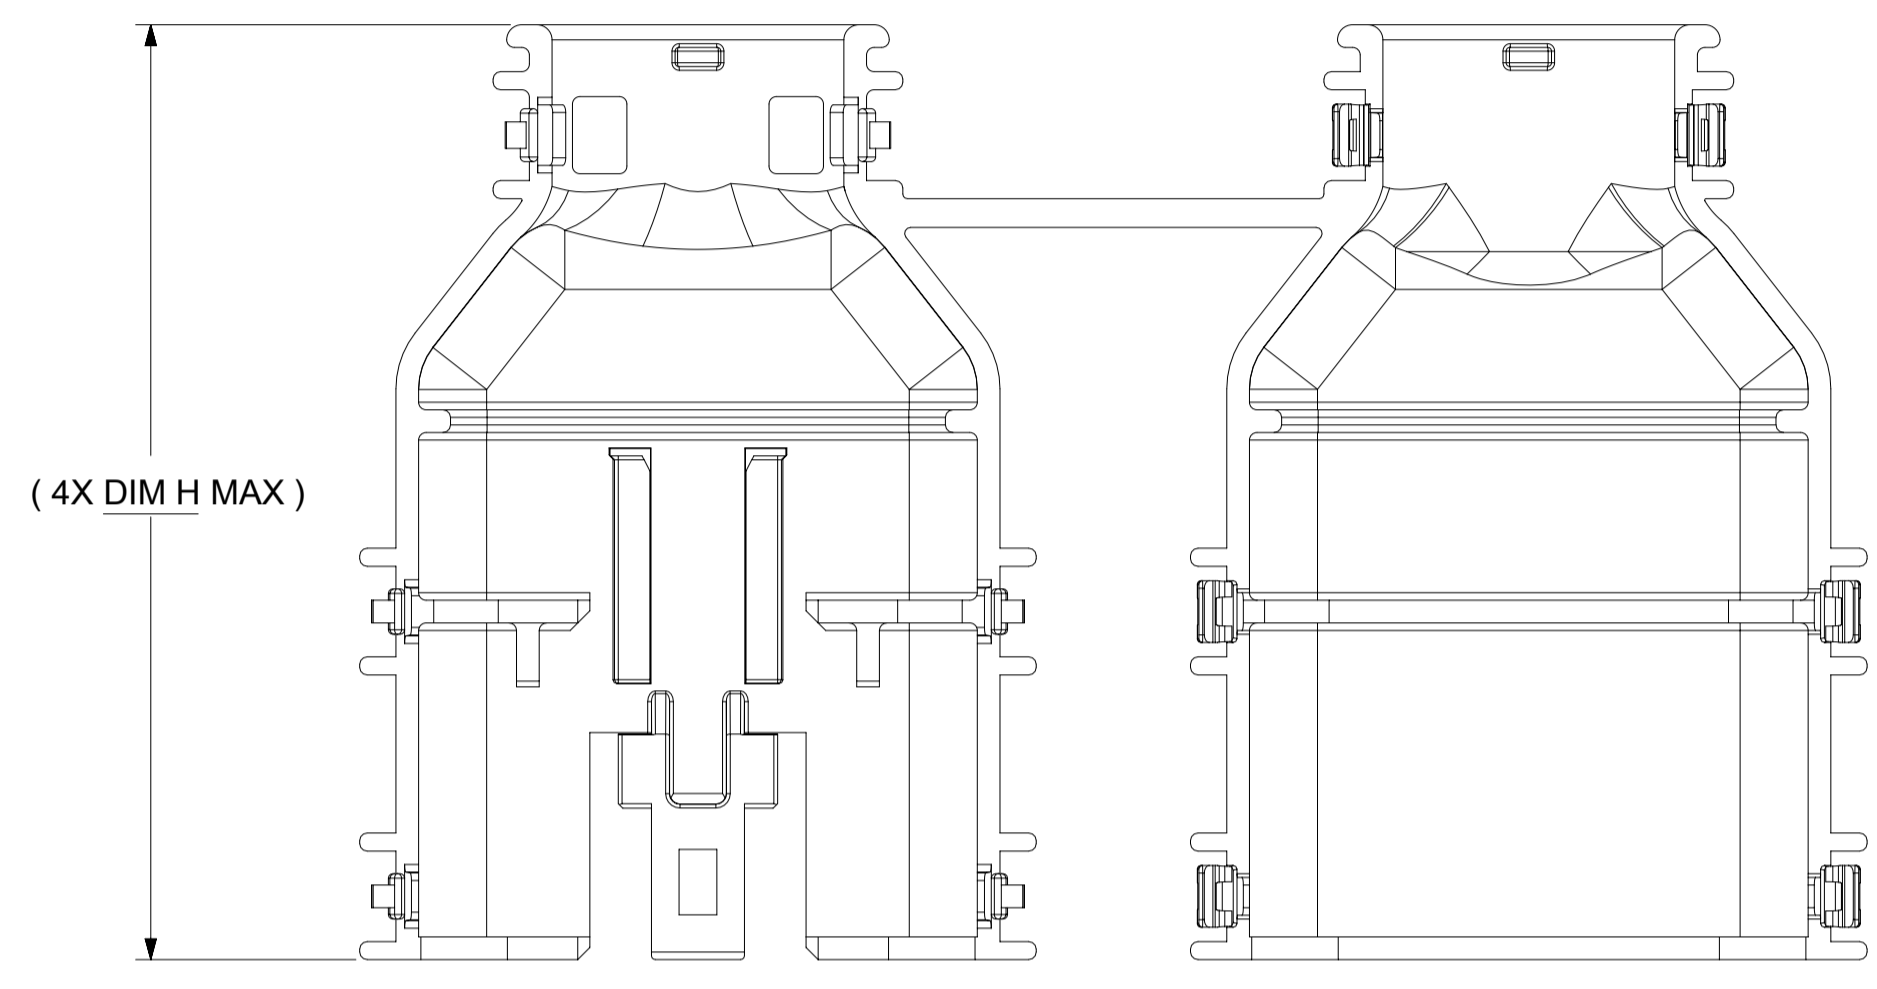

SHEET DESCRIPTION
MOLEX BACKSHELL DETAIL

DESCRIPTION	CHARTED DIMENSION						
	H	J	K	L	M	S	R
2X4, WITH RIB	53.56	16.10	0.80	N/A	N/A	16.10	1.35
2X4, WITHOUT RIB	53.56	16.10	N/A	3.60	5.10	16.10	N/A
2X8, WITH RIB	62.01	19.30	0.80	N/A	N/A	19.30	1.45
2X8, WITHOUT RIB	62.01	19.30	N/A	3.60	5.10	19.30	N/A
2X10, WITH RIB	62.01	19.30	0.80	N/A	N/A	19.30	1.45
2X10, WITHOUT RIB	62.01	19.30	N/A	3.60	5.10	19.30	N/A

SECTION E-E