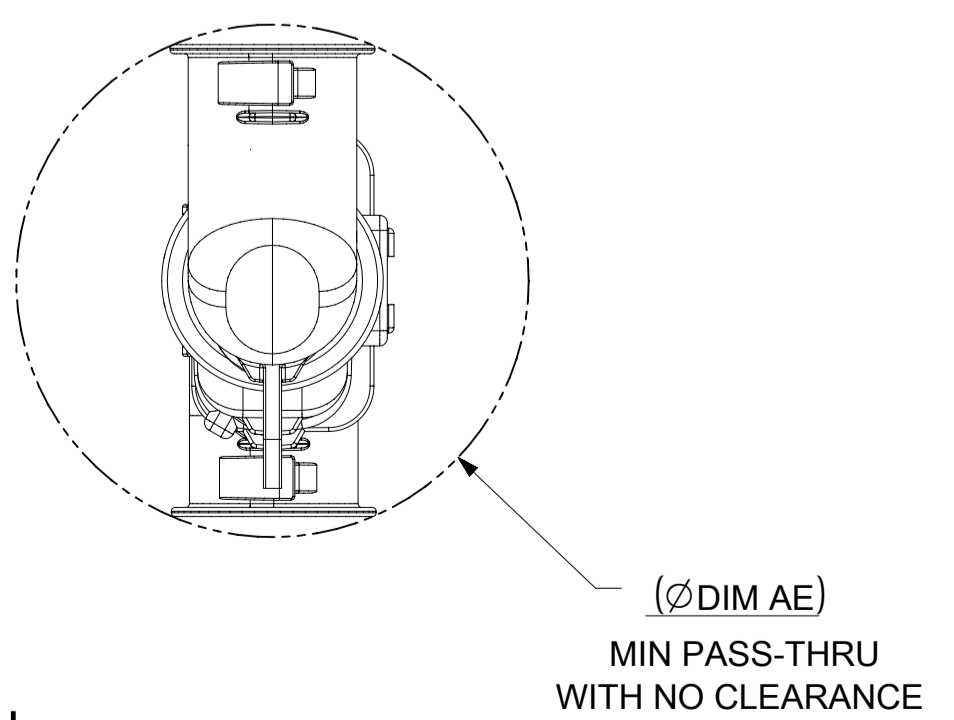

ADD THE VALUE OF 'Y' TO THE TOTAL DIMENSION WHENEVER ADAPTOR IS USED