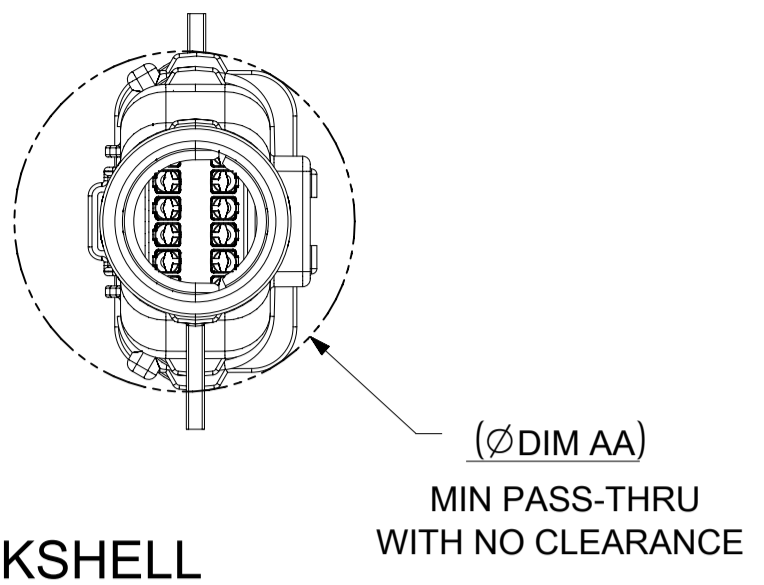

OVERALL MATED SYSTEM WITH BLADE AND RECEPTACLE BACKSHELL