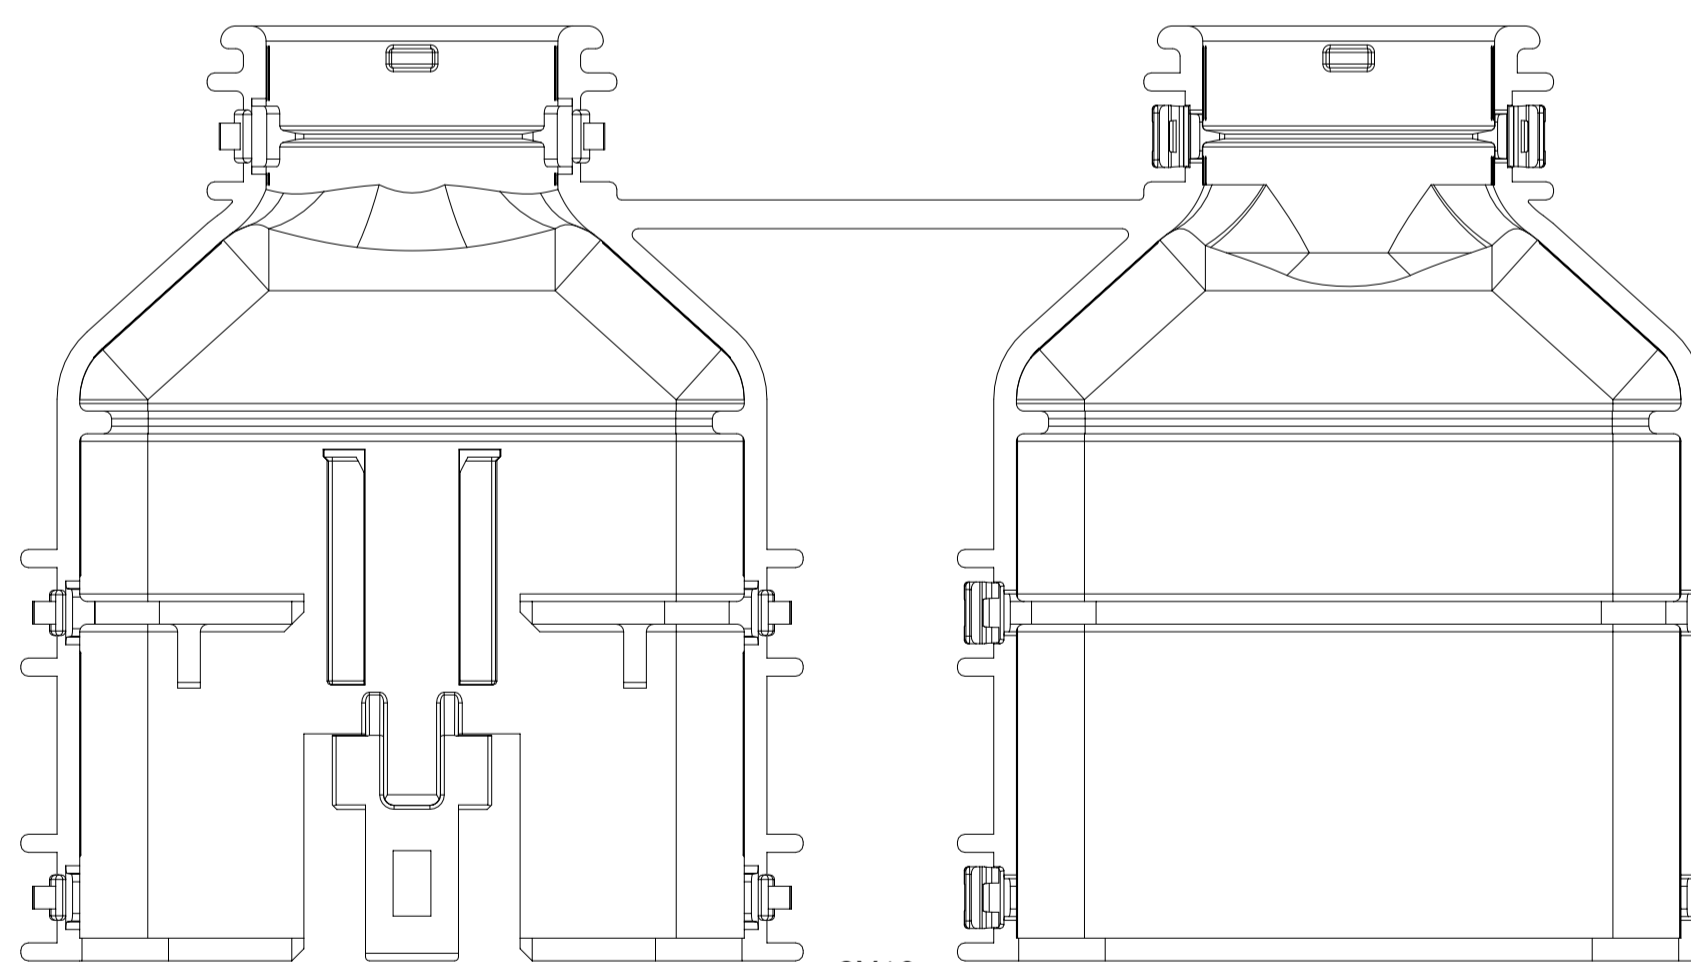

SHEET DESCRIPTION
CONFIGURATIONS

WITH RIB

WITHOUT RIB

WITH RIB

WITHOUT RIB

2X10
MOLEX

QUALITY SYMBOLS 	THIS DRAWING CONTAINS INFORMATION THAT IS PROPRIETARY TO MOLEX ELECTRONIC TECHNOLOGIES, LLC AND SHOULD NOT BE USED WITHOUT WRITTEN PERMISSION										
	EC NO: 638031 DRWN: PPALLAN CHKD: MVANSLAMBROU APPR: MVANSLAMBROU	2020/05/20	2020/05/22	2020/05/22	GENERAL TOLERANCES (UNLESS SPECIFIED)	DIMENSION UNITS	SCALE				
						mm	2:1				
	4 PLACES ±		ANGULAR TOL ± 3.0 °		DRWN BY	DATE	MX150 DUAL ROW BLADE BACKSHELLS				
	3 PLACES ±		2 PLACES ± 0.1		CHK'D BY	DATE	PRODUCT CUSTOMER DRAWING				
	2 PLACES ± 0.2		1 PLACE ± 0.2		APPR BY	DATE	SERIES MATERIAL NUMBER CUSTOMER				
	0 PLACES ±		DRAFT WHERE APPLICABLE MUST REMAIN WITHIN DIMENSIONS		DRAWING SIZE	THIRD ANGLE PROJECTION	GENERAL MARKET				
	A1		A1		34950		DOCUMENT NUMBER DOC TYPE DOC PART SHEET NUMBER				
	SD-34950-0001		PSD 001		2 OF 4