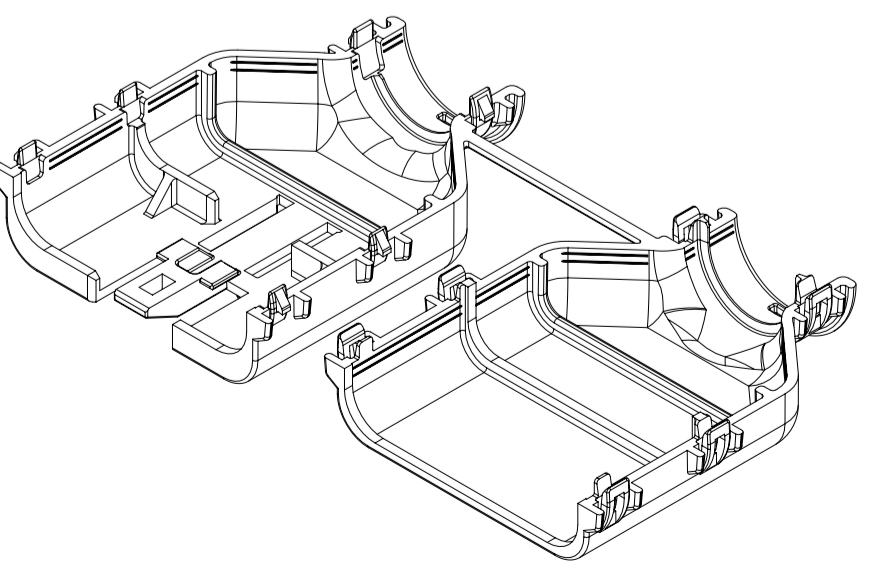

2X3 BLADE

2X4 BLADE

2X6 BLADE

2X8 BLADE

2X10 BLADE

B11	CHANGED DIMS ON SHEET 3 TO MATCH E DWG
B10	UPDATED BACKSHELL MANUFACTURER
B9	CHANGED PARTS STATUS TO SALEABLE
B8	ADDED BALLOON NO. 99
B7	UPDATED BALLOON NUMBERS
B6	UPDATED RIB AND WEDGE FEATURES
B4	UPDATED DIM 26 28 30 32
B3	UPDATED TOLERANCES
B2	ADDED BALLOONS & UPDATED BOM
B1	UPDATED NOTES
B	MIGRATION & ADDED MOLEX PART NUMBERS
A6	UPDATED BILL OF MATERIALS
A5	UPDATED STATUS COLUMN
A4	MINOR NOMENCLATURE CLEAN UP
A3	UPDATED VIEWSET & NOTES
A2	UPDATED REFERENCE DRAWINGS
A1	UPDATED NOTES
A	INITIAL RELEASE
REV	DESCRIPTION