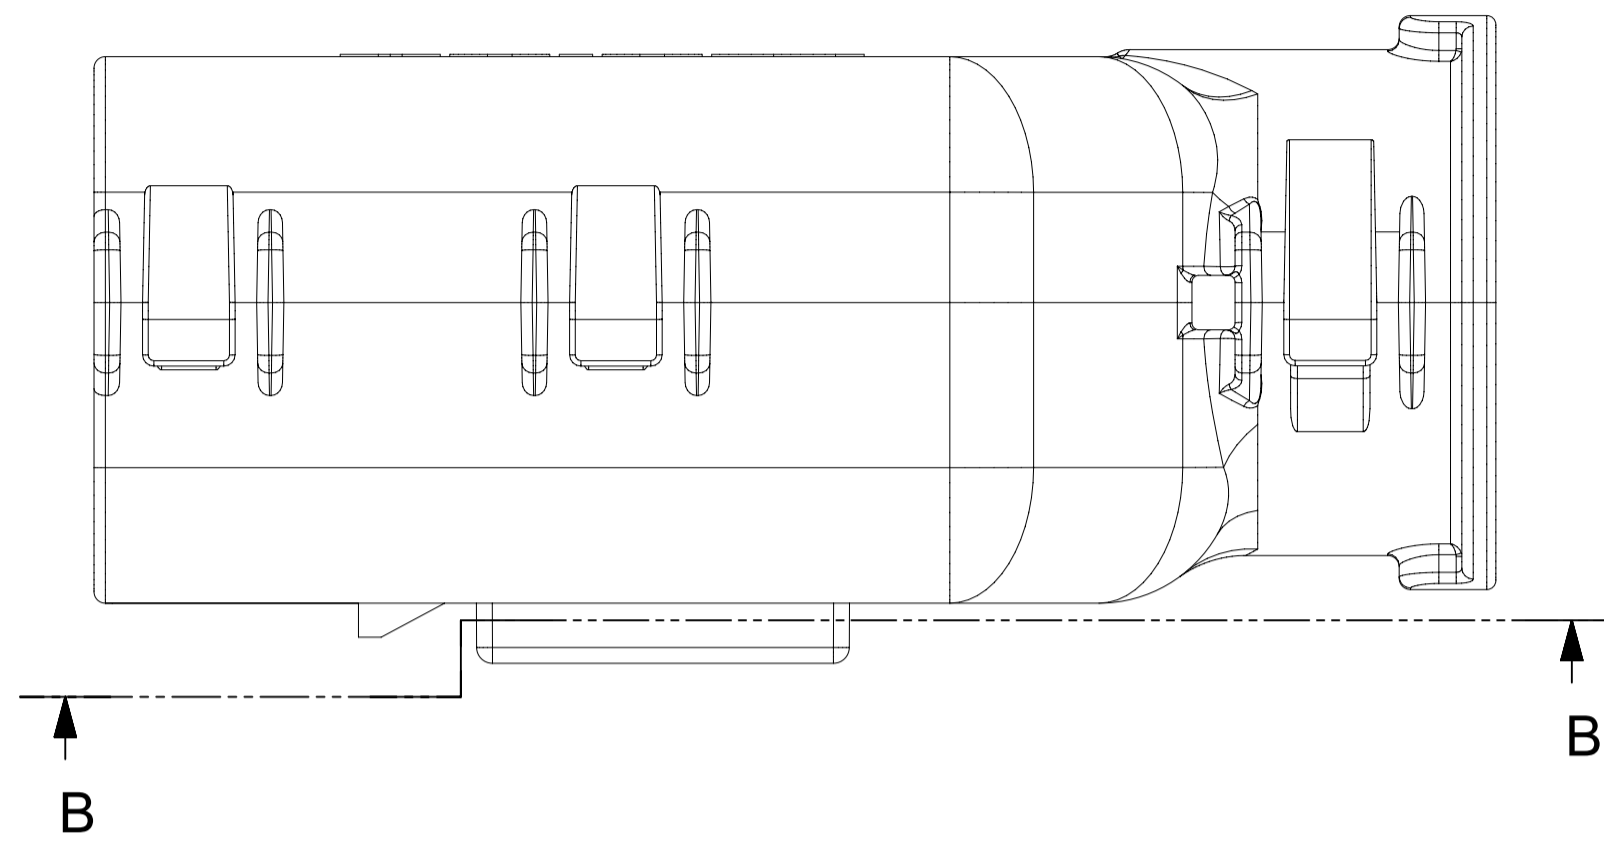

SHEET DESCRIPTION
MOLEX BACKSHELL

SECTION B-B

SYMBOLS	THIS DRAWING CONTAINS INFORMATION THAT IS PROPRIETARY TO MOLEX ELECTRONIC TECHNOLOGIES, LLC AND SHOULD NOT BE USED WITHOUT WRITTEN PERMISSION		CURRENT REV DESC:	
	DIMENSION UNITS	SCALE		
▽ = 0	mm	3:1	EC NO: 171650	
▽ = 0	GENERAL TOLERANCES (UNLESS SPECIFIED)		DRWN: PMANJUNATHAC	2018/01/03
▽ = 0	ANGULAR TOL ± 1.0°		CHK'D: MVANSLAMBROU	2018/02/16
▽ = 0	4 PLACES	±	APPR: MVANSLAMBROU	2018/02/16
▽ = 0	3 PLACES	±	INITIAL REVISION:	
▽ = 0	2 PLACES	± 0.1	DRWN: APROFFITT	2014/04/28
▽ = 0	1 PLACE	± 0.2	APPR: VKOSHY	2014/05/14
☒ = 0	DRAFT WHERE APPLICABLE MUST REMAIN WITHIN DIMENSIONS		THIRD ANGLE PROJECTION	DRAWING
▽ = 0			A1-SIZE	SERIES

molex				
MX150 BLADE DUAL ROW SEALED ASSEMBLY MAT SEAL				
PRODUCT CUSTOMER DRAWING				
DOCUMENT NUMBER	DOC TYPE	DOC PART	REVISION	
SD-33482-0001	PSD	001	E2	
MATERIAL NUMBER	CUSTOMER	SHEET NUMBER		
	GENERAL MARKET	9 OF 11