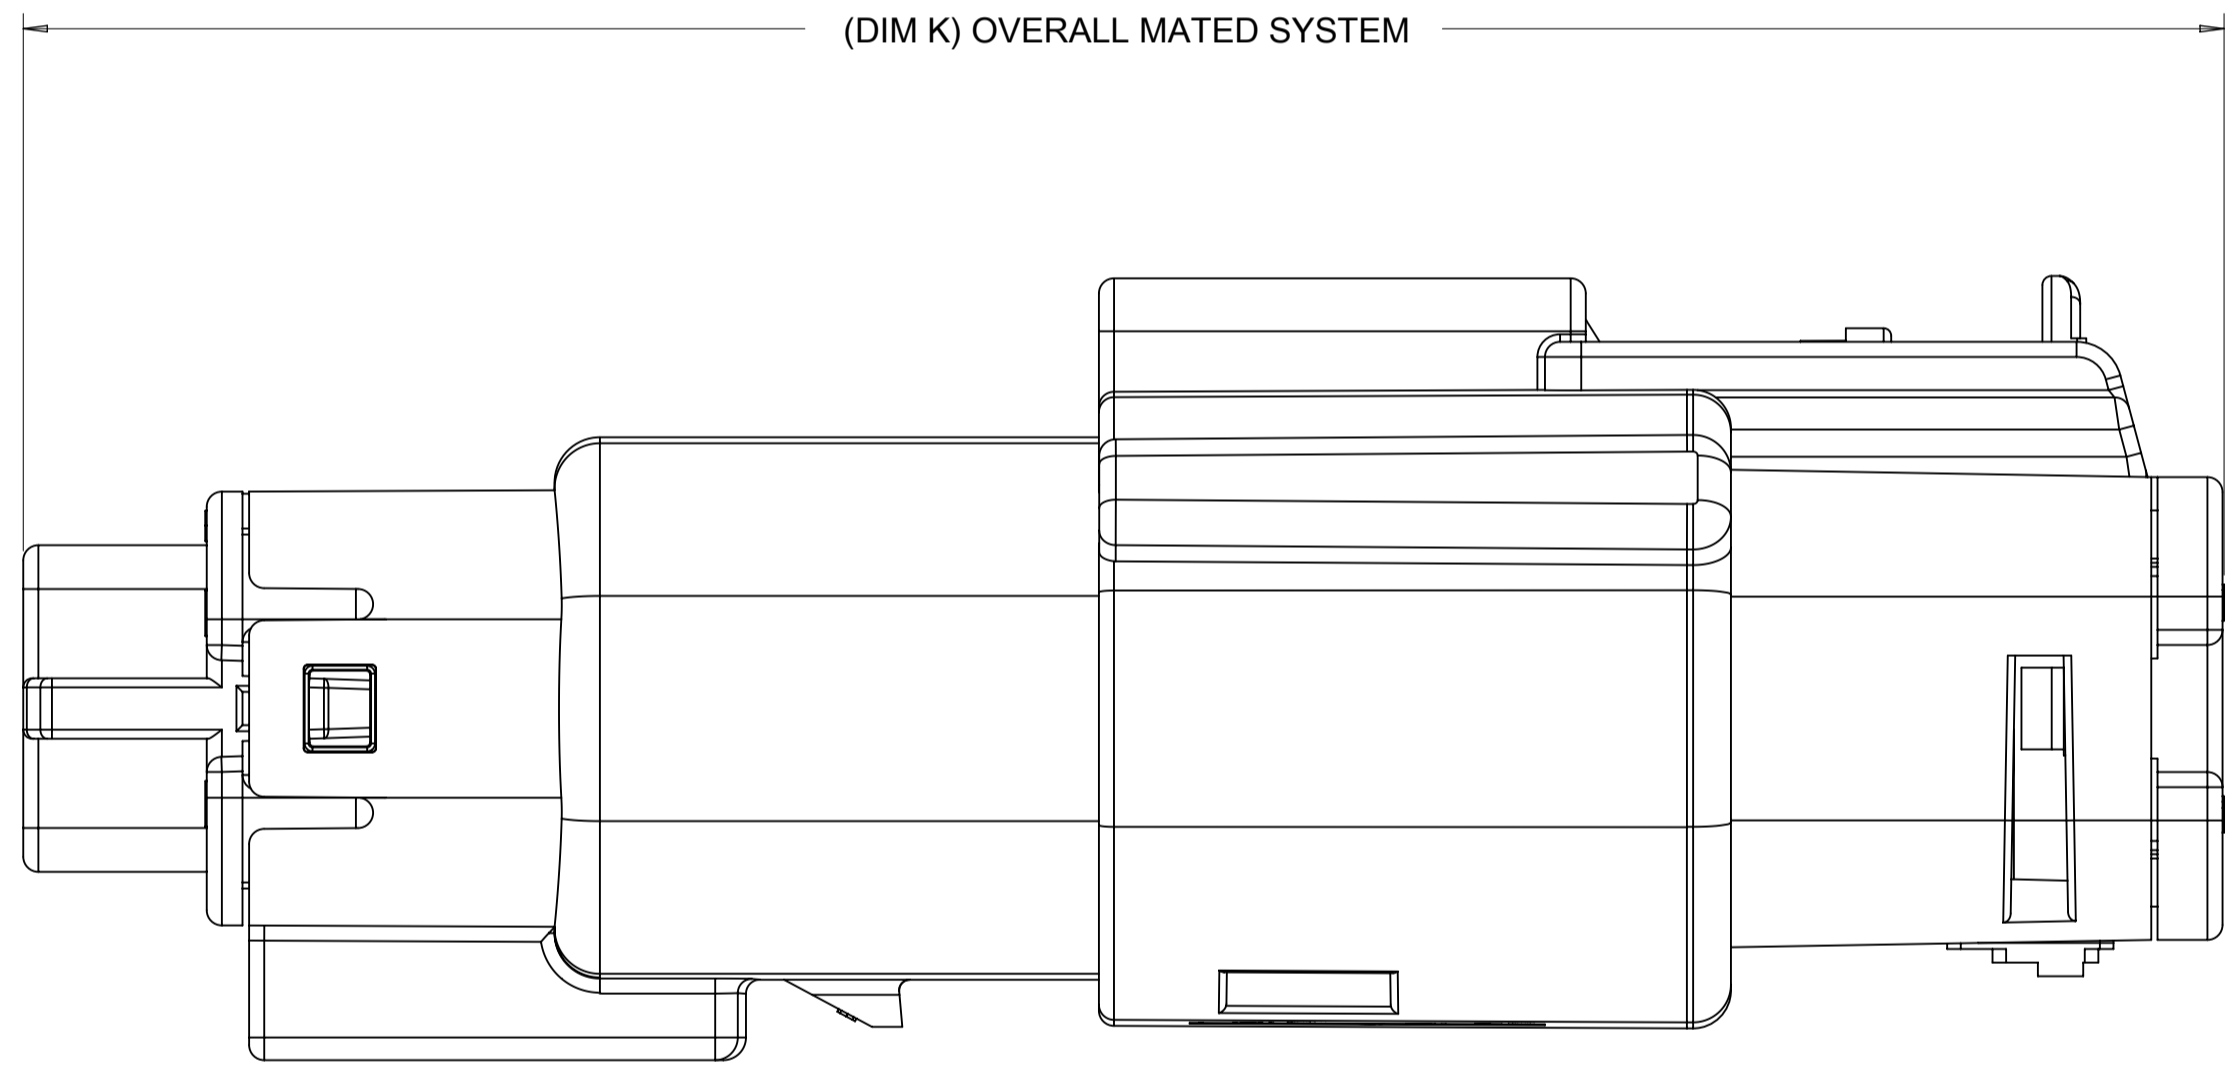

SHEET DESCRIPTION
SYSTEM PACKAGING

CHARTED DIMENSION				
CKT	BLADE CONFIGURATION	RECEPTACLE CONFIGURATION	DIMENSIONS	
			K	L
2X2	STANDARD	W/O CLIPSLOT	72.78	28.00
		W/ CLIPSLOT	72.78	28.50
		LENGTHENED	77.21	28.00
2X3	STANDARD	W/O CLIPSLOT	72.78	28.00
		W/ CLIPSLOT		30.50
	LENGTHENED	W/O CLIPSLOT	74.79	28.00
		W/ CLIPSLOT		30.50
2X4	STANDARD	W/O CLIPSLOT	72.78	29.50
		W/ CLIPSLOT		31.50
2X6	STANDARD	W/O CLIPSLOT	72.79	35.58
		W/ CLIPSLOT		
2X8	STANDARD	W/O CLIPSLOT	72.67	42.25
		W/ CLIPSLOT		
2X10	STANDARD	STANDARD	72.78	49.05

SYMBOLS ▽ = 0 ▽ = 0 ▽ = 0 ▽ = 0 ▽ = 0 ▽ = 0 ▽ = 0 ▽ = 0 ▽ = 0 ▽ = 0	THIS DRAWING CONTAINS INFORMATION THAT IS PROPRIETARY TO MOLEX ELECTRONIC TECHNOLOGIES, LLC AND SHOULD NOT BE USED WITHOUT WRITTEN PERMISSION	DIMENSION UNITS	SCALE	CURRENT REV DESC:									
	mm	4:1	EC NO: 171650 DRWN: PMANJUNATHAC 2018/01/03 CHK'D: MVANSLAMBROU 2018/02/16 APPR: MVANSLAMBROU 2018/02/16										
	GENERAL TOLERANCES (UNLESS SPECIFIED)				INITIAL REVISION: DRWN: APROFFITT 2014/04/28 APPR: VKOSHY 2014/05/14			PRODUCT CUSTOMER DRAWING					
	ANGULAR TOL ± 1.0°							DOCUMENT NUMBER			DOC TYPE | DOC PART | REVISION		
	4 PLACES ±				SD-33482-0001			PSD 001 E2					
	3 PLACES ±												
	2 PLACES ± 0.1				MATERIAL NUMBER			CUSTOMER					
	1 PLACE ± 0.2				DRAWING			SHEET NUMBER					
	0 PLACES ±				SERIES			GENERAL MARKET					
	DRAFT WHERE APPLICABLE MUST REMAIN WITHIN DIMENSIONS				THIRD ANGLE PROJECTION			6 OF 11					
				A1-SIZE									
				33482