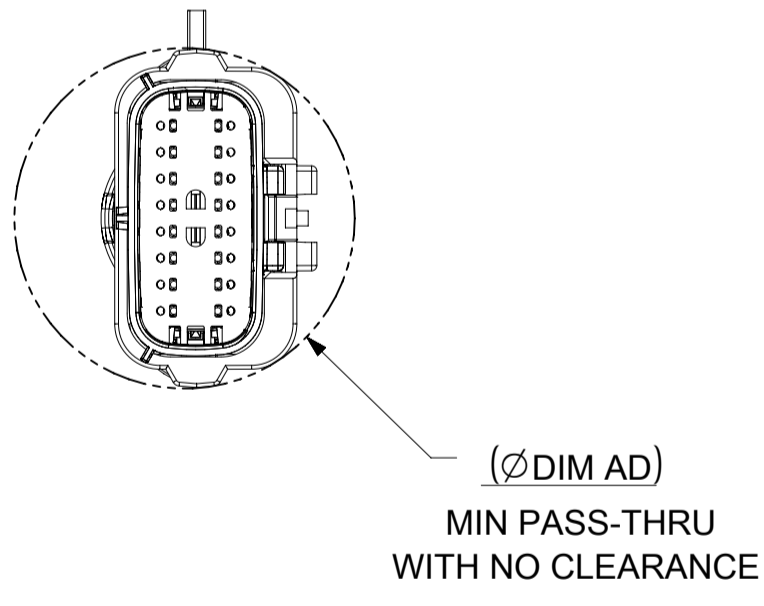

NOTES: VALID UNLESS OTHERWISE SPECIFIED

1. GENERAL:
a. APPLICATION SPECIFICATION SEE: AS-33472-100
-CONTAINS: PRODUCT INTRODUCTION, PRODUCT SUMMARY, CONNECTOR ASSEMBLY, PACKAGING INFORMATION, CONNECTOR MATING, SERVICE INSTRUCTIONS, ELECTRICAL CONTINUITY CHECKING, CRIMPING, AND TROUBLESHOOTING.
-DESIGNED TO MATE WITH RECEPTACLE SEALED ASSEMBLY AS SPECIFIED IN THE MATING CONNECTOR DRAWINGS CHART.
*DENOTES DRAWINGS THAT CAN BE ACCESSED AT <http://ewcap.uscarteams.org/>.
-ASSEMBLY SHIPPED WITH PLR IN PRE-LOCK POSITION (SEE PLR PRE-LOCK VIEW SHEET 5).

b. PRODUCT SPECIFICATION SEE:
-STANDARD CONFIGURATION: PS-33472-000
-UL V0 CONFIGURATION: TBD
CONTAINS: PRODUCT INTRODUCTION, PRODUCT SUMMARY, RATINGS (CURRENT, TEMPERATURE, SEALING, AND FLAMMABILITY), TERMINALS, WIRE DIAMETER RANGE, PRODUCT VALIDATION, AND PRODUCT DEVIATIONS.

2. DESIGN - MATERIALS:
a. FOR BILL OF MATERIALS SEE:
-STANDARD CONFIGURATION: SD-33482-0002
-UL V0 CONFIGURATION: SD-160084-0002

3. DESIGN - GEOMETRY:
a. THE 3-D CAD DATA IS BASIC (WITHOUT TOLERANCE) AND MASTER FOR THIS PART WITH THE EXCEPTION OF UNDERLINED DIMENSIONS. DIMENSIONAL INFORMATION NOT SHOWN ON THIS DRAWING IS DEFINED BY THE DATA FILE AT ITS LATEST REVISION.
b. GEOMETRIC DIMENSIONS AND TOLERANCES PER ASME Y14.5M-2009
c. EDGES AND UNDIMENSIONED DETAILS PER ISO13715
d. CORNERS SHOWN AS SHARP TO BE R 0.2 MAX.
e. LETTERING SHALL BE 0.15 MAX RAISED IN 0.25 MAX RECESS PAD. THIS INCLUDES RECYCLING CODE, CAVITY ID, VENDOR IDENTIFICATION, AND CUSTOMER MATERIAL NUMBER.
f. VISUAL DEFECTS SHALL MEET COSMETIC STANDARD PS-45499-002 (Class B).
g. LASER MARKING:
1. PART NUMBER
2. DAY OF THE YEAR
3. SHIFT
4. YEAR
FOR ADDITIONAL INFORMATION SEE SECTION 5 UNDER PROCEDURES IN ES-34735-008.

OVERALL MATED SYSTEM WITH BLADE AND RECEPTACLE BACKSHELL

OVERALL MATED SYSTEM WITH BLADE BACKSHELL

OVERALL MATED SYSTEM WITH RECEPTACLE BACKSHELL

BLADE SEALED ASSEMBLY WITH BLADE BACKSHELL

ADD THE VALUE OF 'Y' TO THE TOTAL DIMENSION WHENEVER ADAPTOR IS USED