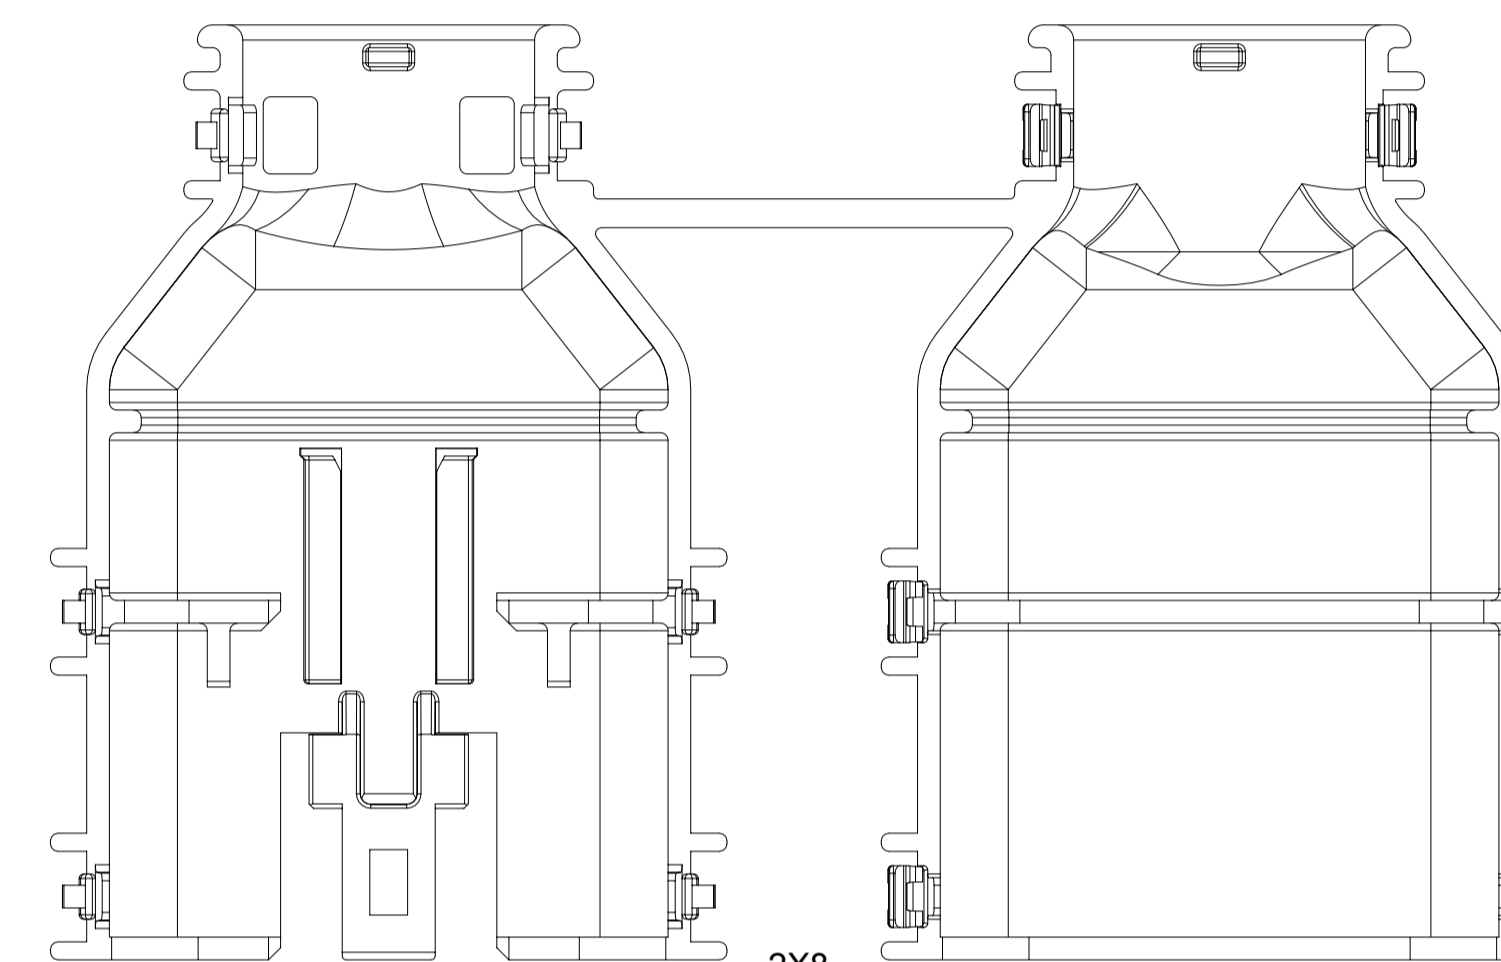

SHEET DESCRIPTION
CONFIGURATIONS

WITH RIB

WITHOUT RIB

WITH RIB

WITHOUT RIB

2X8
MOLEX

QUALITY SYMBOLS 	THIS DRAWING CONTAINS INFORMATION THAT IS PROPRIETARY TO MOLEX ELECTRONIC TECHNOLOGIES, LLC AND SHOULD NOT BE USED WITHOUT WRITTEN PERMISSION										
	EC NO: 638031 DRWN: PPALLAN CHKD: MVANSLAMBROU APPR: MVANSLAMBROU	2020/05/20	2020/05/22	2020/05/22	GENERAL TOLERANCES (UNLESS SPECIFIED)	DIMENSION UNITS	SCALE				
						mm	2:1				
	4 PLACES ±		ANGULAR TOL ± 3.0 °		DRWN BY	DATE	MX150 DUAL ROW BLADE BACKSHELLS				
	3 PLACES ±		2 PLACES ± 0.1		CHK'D BY	DATE	PRODUCT CUSTOMER DRAWING				
	2 PLACES ± 0.2		1 PLACE ± 0.2		APPR BY	DATE	SERIES MATERIAL NUMBER CUSTOMER				
	0 PLACES ±		DRAFT WHERE APPLICABLE MUST REMAIN WITHIN DIMENSIONS		DRAWING SIZE	THIRD ANGLE PROJECTION	GENERAL MARKET				
	A1		A1		34950		DOCUMENT NUMBER DOC TYPE DOC PART SHEET NUMBER				
	SD-34950-0001		PSD 001		2 OF 4