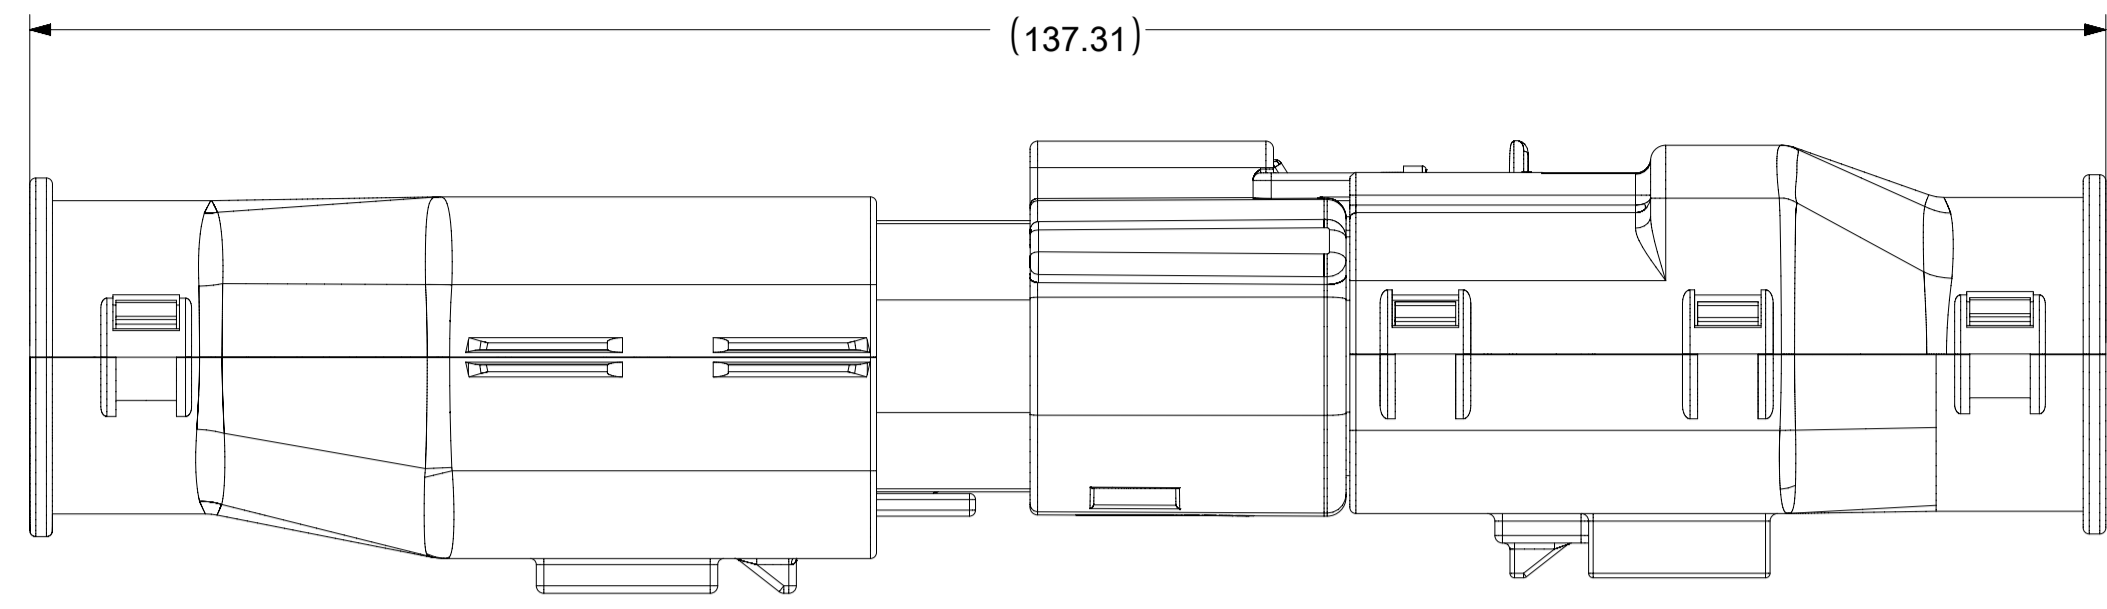

SHEET DESCRIPTION	
SCHLEMMER BACKSHELL CONFIGURATIONS	

CHARTED DIMENSIONS							
CKT	BLADE CONFIGURATION	RECEPTACLE CONFIGURATION	DIMENSIONS				
			M	N	P	R	T
2X3	STANDARD	STANDARD	106.83	32.75	31.75	29.00	29.50
	LENGTHENED		108.71				
2X4	STANDARD	STANDARD	106.83	33.50	31.90	30.70	30.70
2X6	STANDARD	STANDARD	106.83	37.84	37.27	35.83	36.83

OVERALL MATED SYSTEM WITH BLADE AND RECEPTACLE BACKSHELL