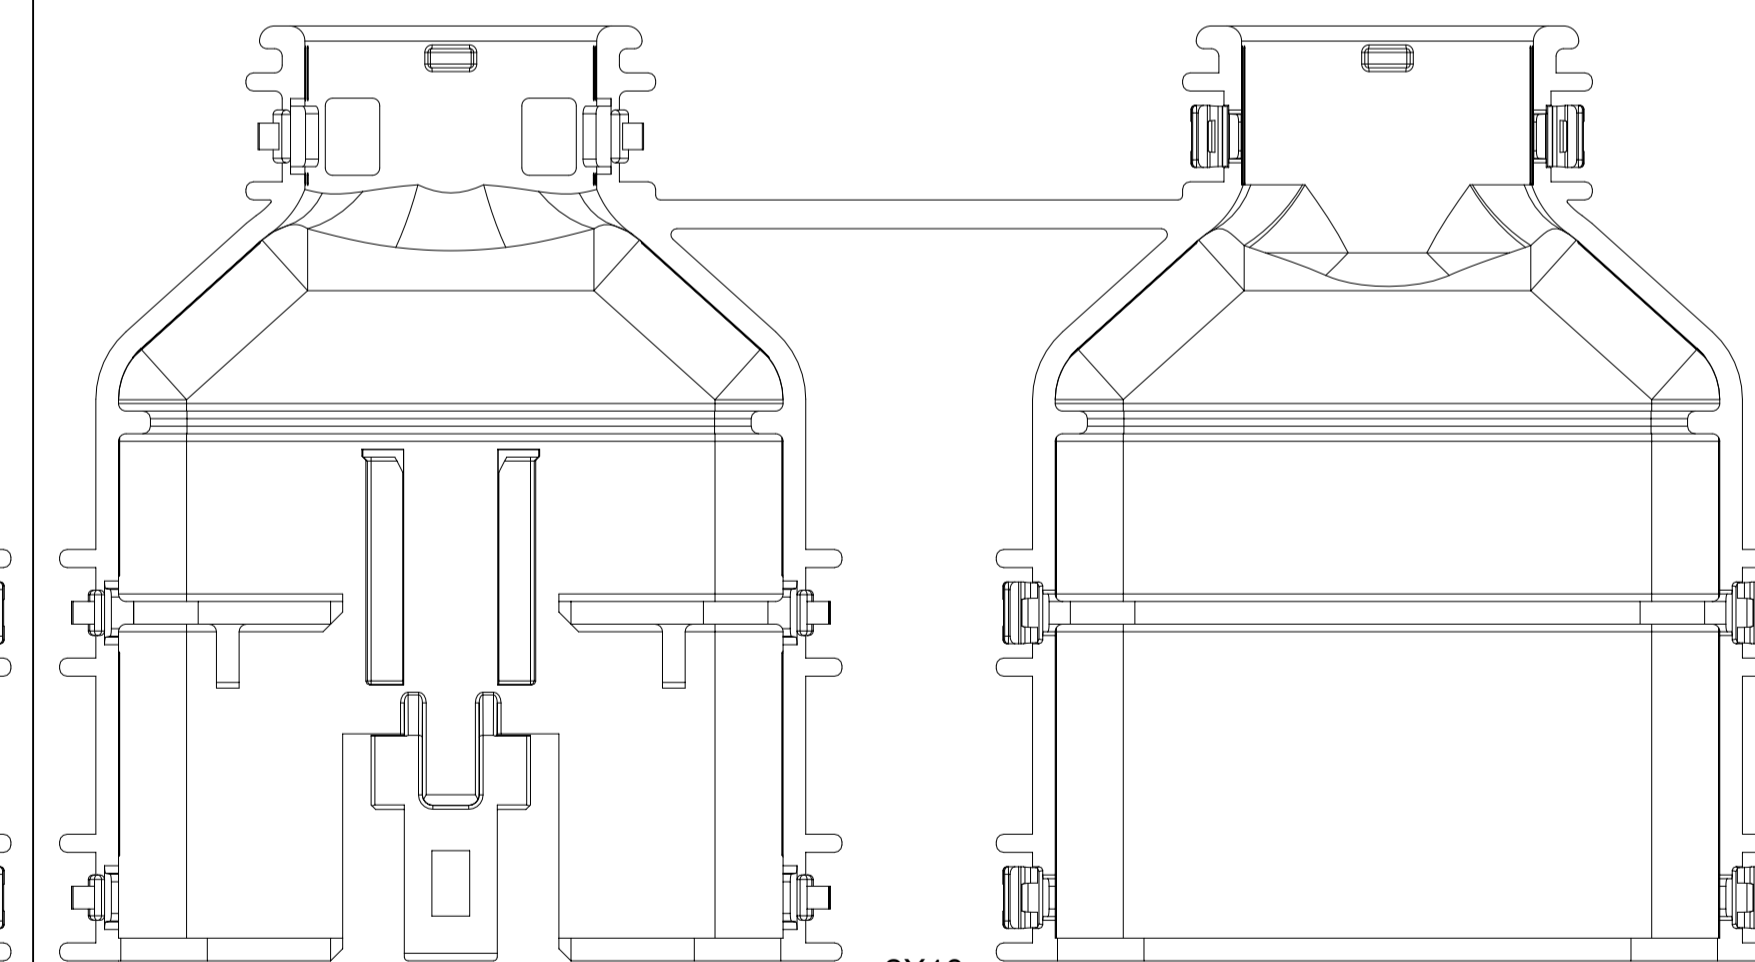

2X10
MOLEX

QUALITY SYMBOLS 	THIS DRAWING CONTAINS INFORMATION THAT IS PROPRIETARY TO MOLEX ELECTRONIC TECHNOLOGIES, LLC AND SHOULD NOT BE USED WITHOUT WRITTEN PERMISSION										
	EC NO: 638031 DRWN: PPALLAN CHKD: MVANSLAMBROU APPR: MVANSLAMBROU	2020/05/20	2020/05/22	2020/05/22	GENERAL TOLERANCES (UNLESS SPECIFIED)	DIMENSION UNITS	SCALE				
						mm	2:1				
	4 PLACES ±		ANGULAR TOL ± 3.0 °		DRWN BY	DATE	MX150 DUAL ROW BLADE BACKSHELLS				
	3 PLACES ±		2 PLACES ± 0.1		CHK'D BY	DATE	PRODUCT CUSTOMER DRAWING				
	2 PLACES ± 0.2		1 PLACE ± 0.2		APPR BY	DATE	SERIES MATERIAL NUMBER CUSTOMER				
	0 PLACES ±		DRAFT WHERE APPLICABLE MUST REMAIN WITHIN DIMENSIONS		DRAWING SIZE	THIRD ANGLE PROJECTION	GENERAL MARKET				
	A1		A1		34950		DOCUMENT NUMBER DOC TYPE DOC PART SHEET NUMBER				
	SD-34950-0001		PSD 001		2 OF 4