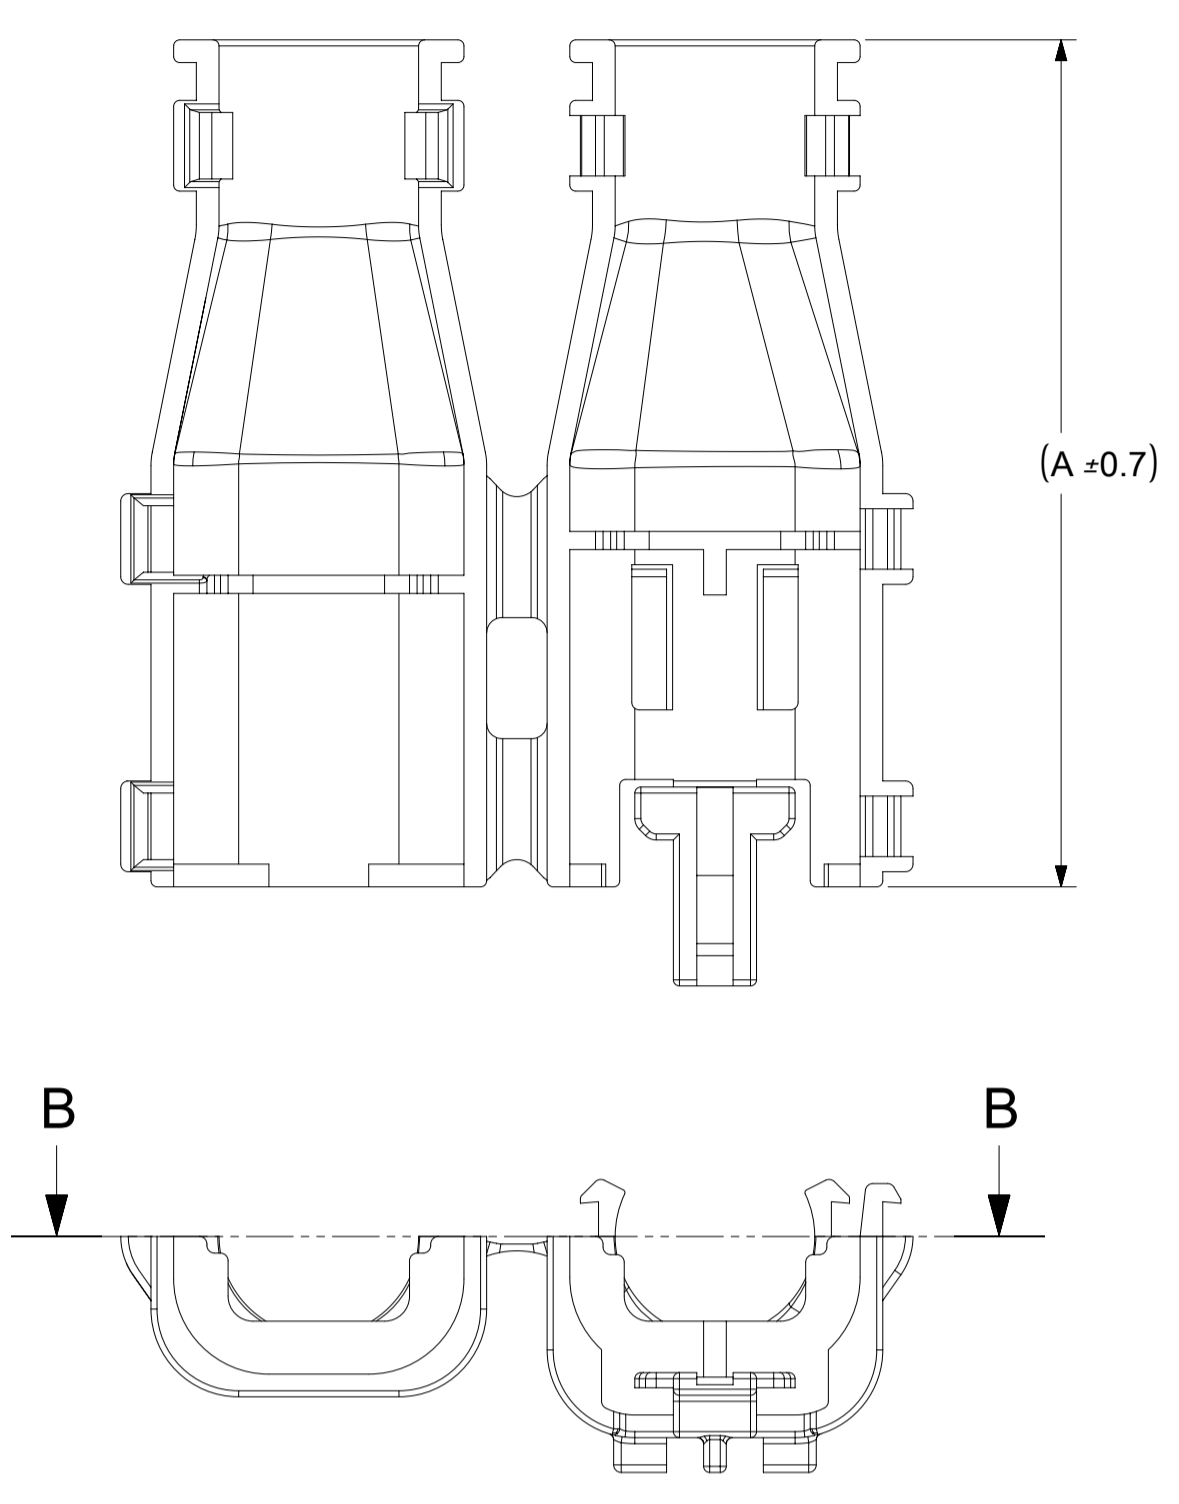

SHEET DESCRIPTION
SCHLEMMER BACKSHELL DETAIL

PART NUMBER	DIMENSIONS					
	A	B	C	D	E	F
2X3, WITH RIB	56.00	13.20	9.80	3.90	0.65	2.70
2X3, WITHOUT RIB	56.00	13.20	N/A	N/A	N/A	N/A
2X4, WITH RIB	TBD	TBD	TBD	TBD	TBD	TBD
2X4, WITHOUT RIB	TBD	TBD	TBD	TBD	TBD	TBD
2X6, WITH RIB	56.00	17.70	13.6	4.2	0.83	3.10
2X6, WITHOUT RIB	56.00	17.70	N/A	N/A	N/A	N/A

PARTIAL SECTION A-A
SCALE 5:1
WITH RIBS