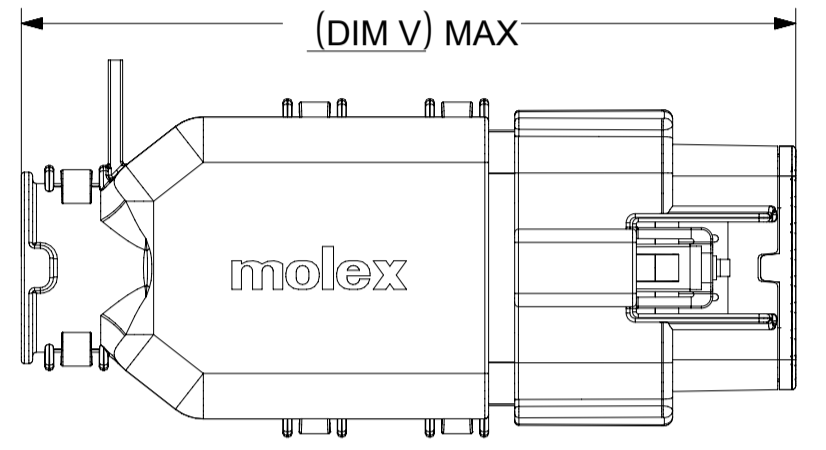

OVERALL MATED SYSTEM WITH BLADE BACKSHELL