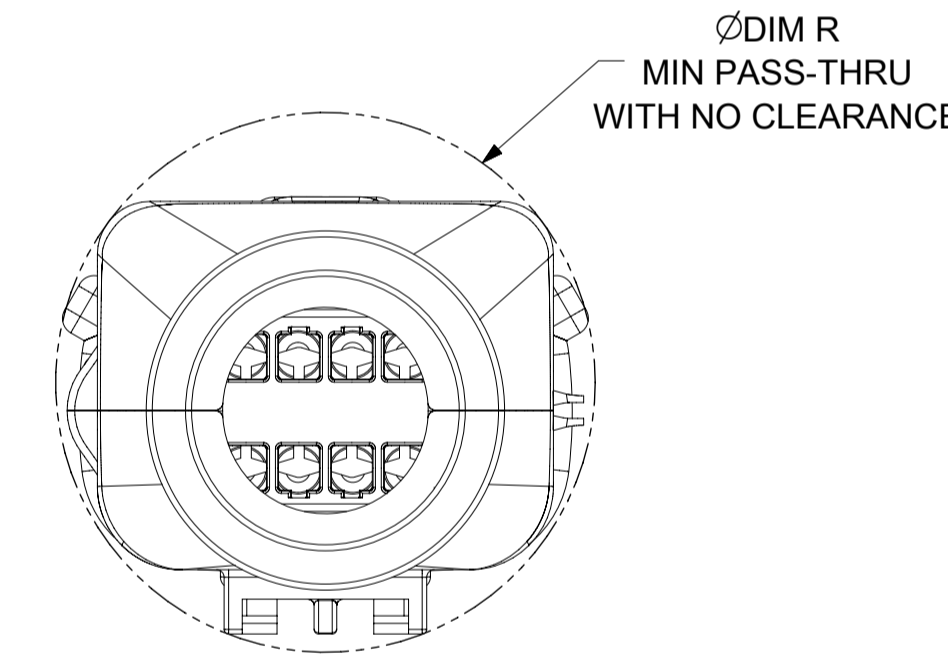

OVERALL MATED SYSTEM WITH RECEPTACLE BACKSHELL