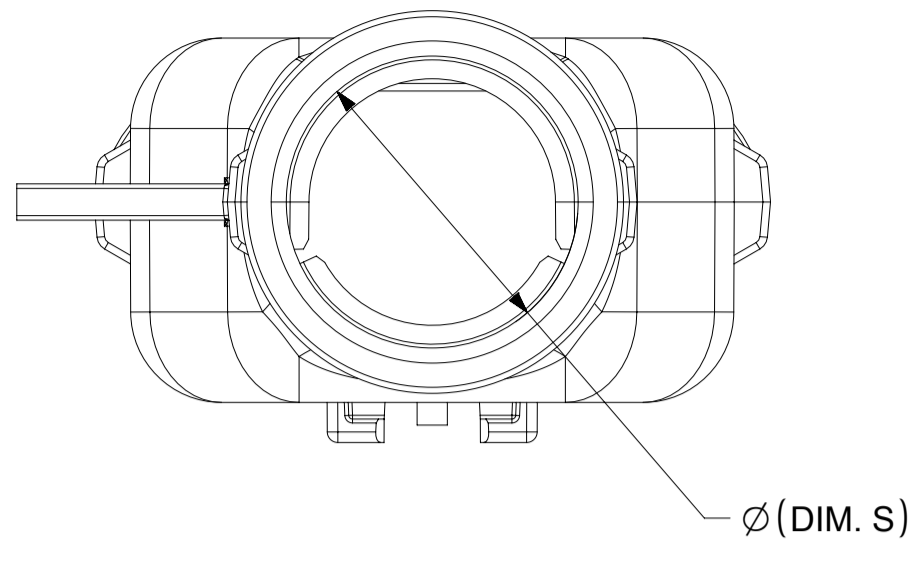

SHEET DESCRIPTION
MOLEX BACKSHELL DETAIL

DESCRIPTION	CHARTED DIMENSION						
	H	J	K	L	M	S	R
2X4, WITH RIB	53.56	16.10	0.80	N/A	N/A	16.10	1.35
2X4, WITHOUT RIB	53.56	16.10	N/A	3.60	5.10	16.10	N/A
2X8, WITH RIB	62.01	19.30	0.80	N/A	N/A	19.30	1.45
2X8, WITHOUT RIB	62.01	19.30	N/A	3.60	5.10	19.30	N/A
2X10, WITH RIB	62.01	19.30	0.80	N/A	N/A	19.30	1.45
2X10, WITHOUT RIB	62.01	19.30	N/A	3.60	5.10	19.30	N/A

SECTION E-E