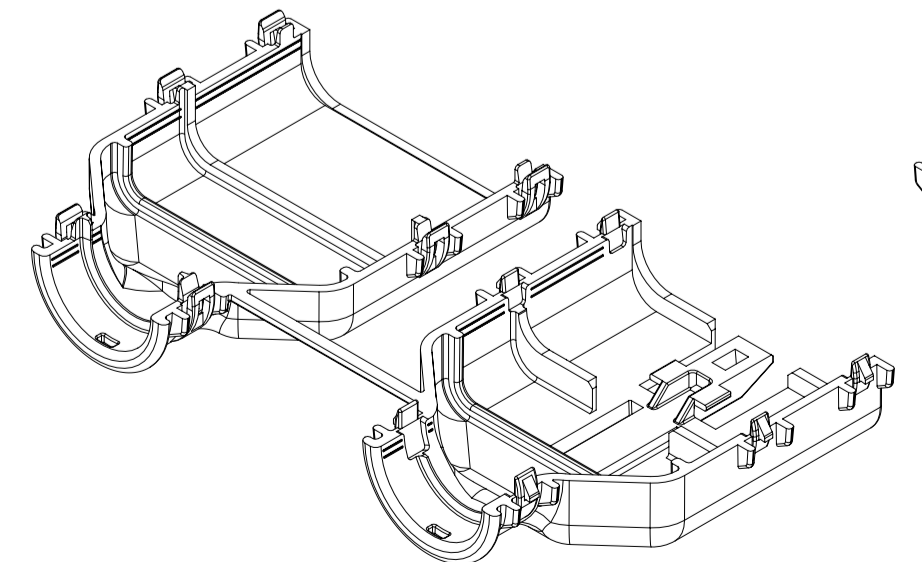

2X3 BLADE

2X4 BLADE

2X6 BLADE

2X8 BLADE

2X10 BLADE

B11	CHANGED DIMS ON SHEET 3 TO MATCH E DWG
B10	UPDATED BACKSHELL MANUFACTURER
B9	CHANGED PARTS STATUS TO SALEABLE
B8	ADDED BALLOON NO. 99
B7	UPDATED BALLOON NUMBERS
B6	UPDATED RIB AND WEDGE FEATURES
B4	UPDATED DIM 26 28 30 32
B3	UPDATED TOLERANCES
B2	ADDED BALLOONS & UPDATED BOM
B1	UPDATED NOTES
B	MIGRATION & ADDED MOLEX PART NUMBERS
A6	UPDATED BILL OF MATERIALS
A5	UPDATED STATUS COLUMN
A4	MINOR NOMENCLATURE CLEAN UP
A3	UPDATED VIEWSET & NOTES
A2	UPDATED REFERENCE DRAWINGS
A1	UPDATED NOTES
A	INITIAL RELEASE
REV	DESCRIPTION