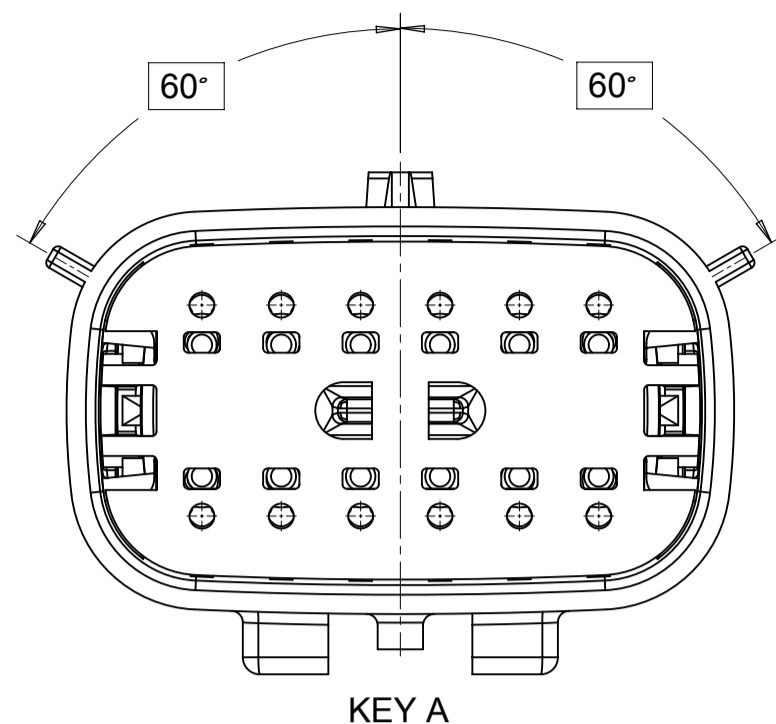

SHEET DESCRIPTION
KEY CONFIGURATIONS CONT.

2X6