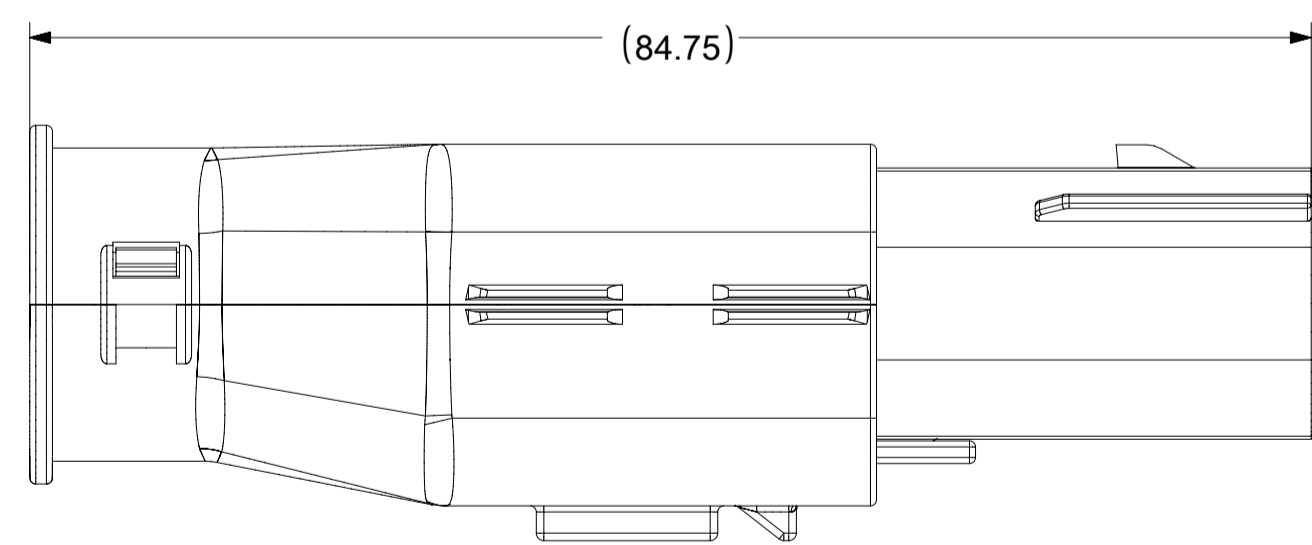

BLADE SEALED ASSEMBLY WITH BLADE BACKSHELL

SYMBOLS □ = 0 ▽ = 0	THIS DRAWING CONTAINS INFORMATION THAT IS PROPRIETARY TO MOLEX ELECTRONIC TECHNOLOGIES, LLC AND SHOULD NOT BE USED WITHOUT WRITTEN PERMISSION	DIMENSION UNITS	SCALE	CURRENT REV DESC:			molex
	mm	2:1	EC NO: 171650				
	GENERAL TOLERANCES (UNLESS SPECIFIED)			DRWN: PMANJUNATHAC 2018/01/03			MX150 BLADE DUAL ROW SEALED ASSEMBLY MAT SEAL
	ANGULAR TOL ± 1.0°			CHK'D: MVANSLAMBROU 2018/02/16			
	4 PLACES ±			APPR: MVANSLAMBROU 2018/02/16			
3 PLACES ±			INITIAL REVISION:			PRODUCT CUSTOMER DRAWING	
2 PLACES ± 0.1			DRWN: APROFFITT 2014/04/28			DOCUMENT NUMBER	DOC TYPE | DOC PART | REVISION
1 PLACE ± 0.2			APPR: VKOSHY 2014/05/14			SD-33482-0001	PSD | 001 | E2
0 PLACES ±			THIRD ANGLE PROJECTION			MATERIAL NUMBER	CUSTOMER
DRAFT WHERE APPLICABLE MUST REMAIN WITHIN DIMENSIONS			DRAWING			GENERAL MARKET	SHEET NUMBER
			A1-SIZE			33482	10 OF 11

DOCUMENT STATUS	P1	RELEASE DATE	2018/02/16	22:02:26