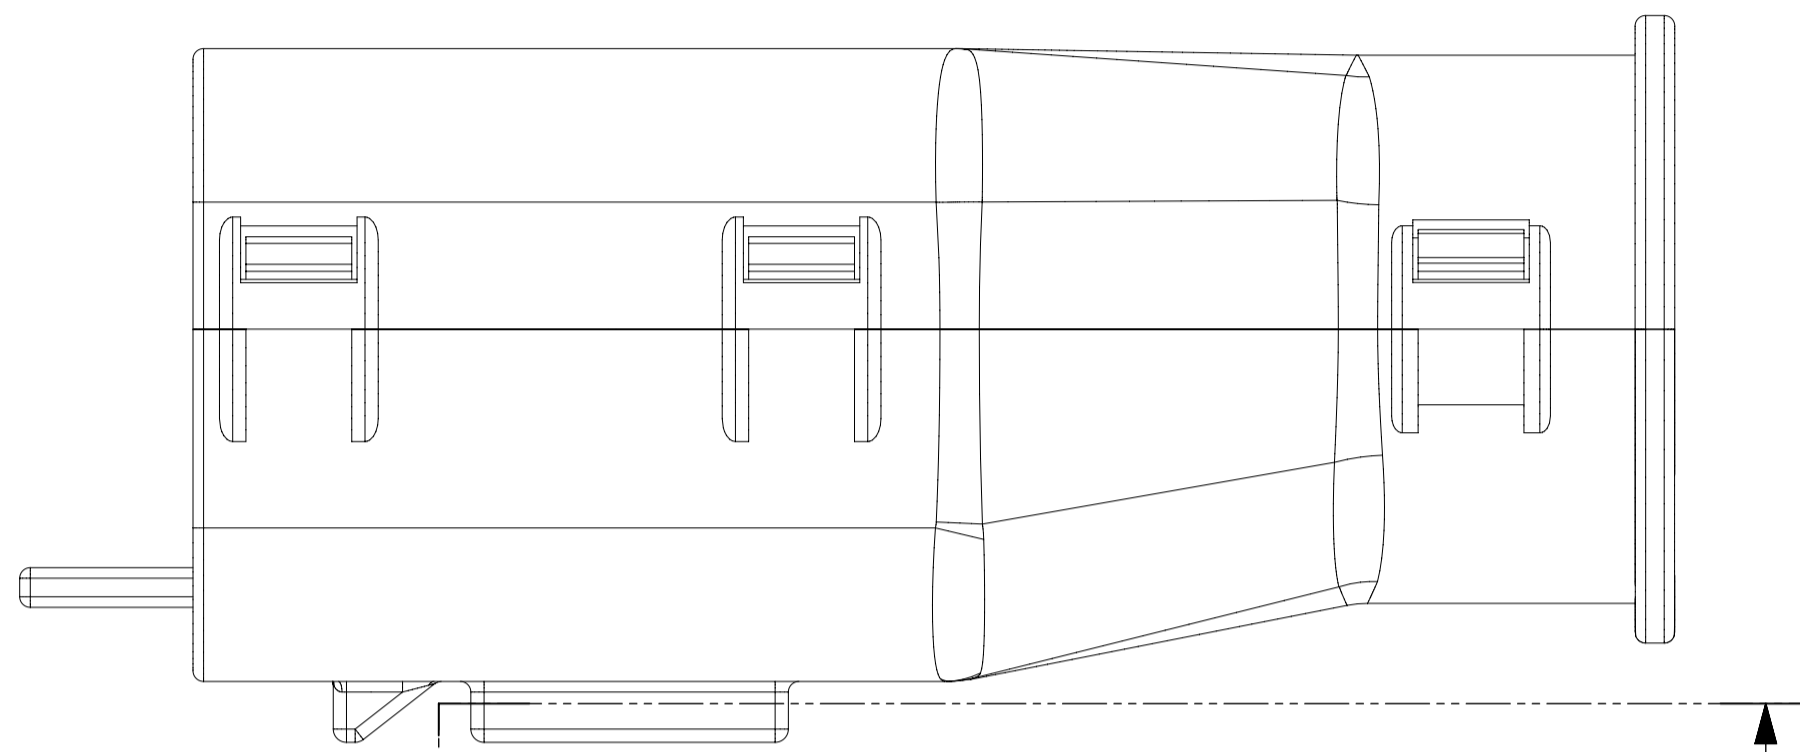

SHEET DESCRIPTION
SCHLEMMER BACKSHELL

SECTION A-A