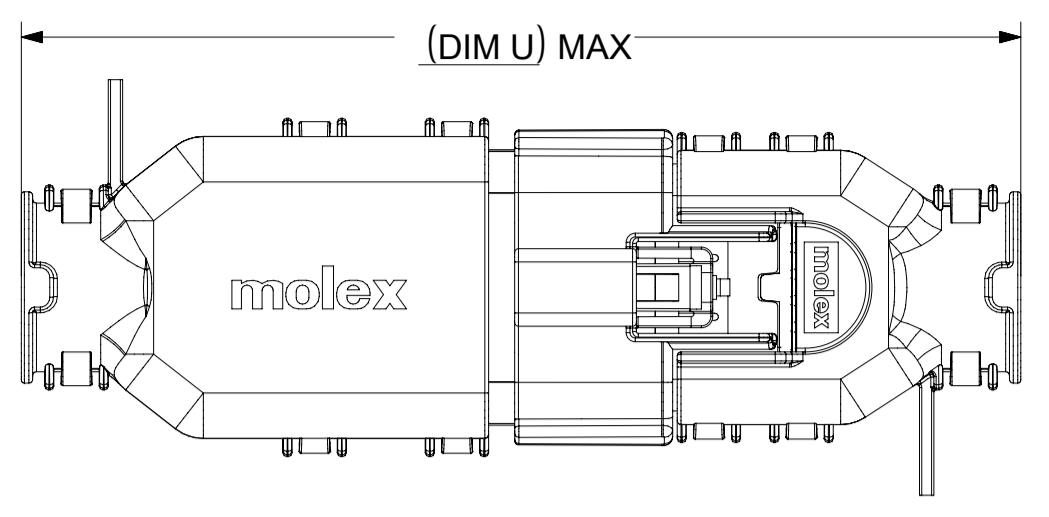

SHEET DESCRIPTION
MOLEX BACKSHELL CONFIGURATIONS

CHARTED DIMENSIONS

CKT	BLADE CONFIGURATION	RECEPTACLE CONFIGURATION	DIMENSIONS									
			U	V	W	X	Y	AA	AB	AC	AD	AE
2X4	STANDARD	STANDARD	115.24	94.36	93.93	75.62	32.10	32.93	32.54	32.85	31.76	56.81
2X8	STANDARD	STANDARD	132.49	102.81	102.73	84.07	36.10	45.44	45.44	42.65	45.44	68.18
2X10	STANDARD	STANDARD	132.49	102.81	102.73	84.07	36.10	45.44	45.44	42.65	45.44	68.18

OVERALL MATED SYSTEM WITH BLADE AND RECEPTACLE BACKSHELL