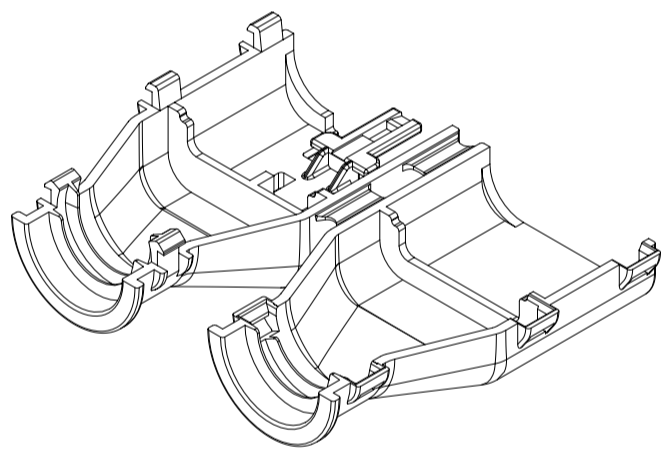

TABLE OF CONTENTS	
SHEET NO.	SHEET DESCRIPTION
1	NOTES AND BOM
2	CONFIGURATIONS
3	SCHLEMMER BACKSHELL DETAIL
4	MOLEX BACKSHELL DETAIL

BACKSHELL NOTES: VALID UNLESS OTHERWISE SPECIFIED

1. GENERAL:
  - a. APPLICATION SPECIFICATION SEE: AS-34951-001
    - -DESIGNED TO MATE WITH BLADE SEALED ASSEMBLY AS SPECIFIED IN SD-33482-0001.
    - -COMPONENTS ARE OPTIONAL AND MUST BE PURCHASED SEPERATELY
  - b. MOLEX PRODUCT SPECIFICATION SEE: TBD
    - -BACKSHELL DESIGN IS OWNED BY MOLEX.
  - c. OUTSOURCED MFG PRODUCT SPECIFICATION
    - -BACKSHELL DESIGN IS OWNED BY SCHLEMMER.
    - -THESE PRODUCTS ARE ONE TIME USE ONLY.
    - -REMOVAL FORCE OF THE BACKSHELL FROM THE MOLEX CONNECTOR TO BE 100N MIN.
    - -REMOVAL FORCE OF SLIT CONVOLUTE FROM THE WITH RIB OPTION BACKSHELLS TO BE 100N MIN.
    - -REMOVAL FORCE OF UNSLIT CONVOLUTE FROM THE WITH RIB OPTION BACKSHELLS TO BE 100N MIN.
  - d. PACKAGING SPECIFICATION: SEE BOM
  - e. PARTS MUST BE IN COMPLIANCE TO MOLEX CHEMICAL SUBSTANCES FOR PRODUCTS AND PACKAGING SPECIFICATION: QEHS-699000-300
  - f. DATA MUST BE SUBMITTED UNDER THE MOLEX PART NUMBER TO IMDS (COMPANY ID#13255)
  - g. FOLLOWING PRODUCTION CODES TO BE PRESENT
    - -DATE CODE
    - -MOLD CAVITY CODE
    - -MOLEX LOGO
    - -RECYCLE CODE
    - -SUPPLIER PART NUMBER - SCHLEMMER PARTS ONLY

2. DESIGN - MATERIALS:
  - a. PA66 0% GLASS FILLED
  - b. BLACK

3. DESIGN GEOMETRY:
  - a. THIS IS A 100% CAD GENERATED PART. THE CAD MATHEMATICAL DATA IS THE MASTER FOR THIS PART. FOR DIMENSIONAL OR ANY INFORMATION NOT SHOWN ON THIS DRAWING, ANALYZE THE CAD MODEL.
  - b. GEOMETRIC DIMENSIONS AND TOLERANCES PER ASME Y14.5M - 2009.
  - c. CORNERS SHOWN AS SHARP TO BE R 0.1.
  - d. VISUAL DEFECTS SHALL MEET COSMETEIC STANDARD PS-45499-002 (CLASS C).
  - e. ALLOWABLE FLASH, PARTING LINES MISMATCH, EJECTOR PINS MARK, AND GATE VESTIGE TO BE +0.30 MAX PROTUSION.