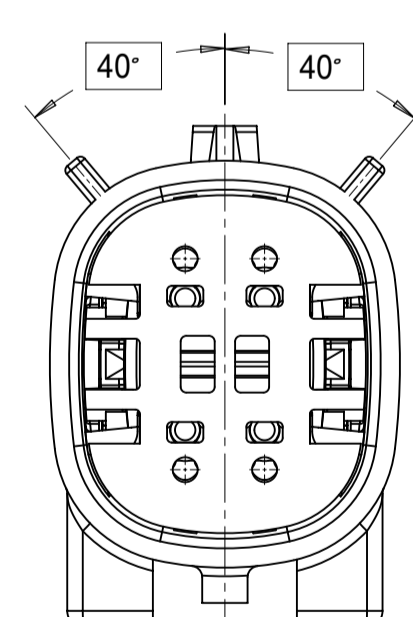

SHEET DESCRIPTION
CONFIGURATIONS

2X2 - STANDARD (STD)

2X2 - UL V0*

2X3 - STANDARD (STD)

2X3 - LENGTHENED

2X4 - STANDARD (STD)

2X6 - STANDARD (STD)

2X8 - STANDARD (STD)

2X10 - STANDARD (STD)

2X10 - UL V0*

UL V0 UNIQUE FEATURE

Partial1
SCALE 10:1

* MINOR GEOMETRY CHANGE THAN STANDARD CONFIGURATION.
SEE NOTE 2a FOR MORE INFORMATION

SYMBOLS	THIS DRAWING CONTAINS INFORMATION THAT IS PROPRIETARY TO MOLEX ELECTRONIC TECHNOLOGIES, LLC AND SHOULD NOT BE USED WITHOUT WRITTEN PERMISSION		CURRENT REV DESC:		molex
	DIMENSION UNITS	SCALE			
▽ = 0	mm	1.5:1	EC NO: 171650		MX150 BLADE DUAL ROW SEALED ASSEMBLY MAT SEAL
▽ = 0	GENERAL TOLERANCES (UNLESS SPECIFIED)		DRWN: PMANJUNATHAC 2018/01/03		
▽ = 0	ANGULAR TOL ± 1.0°		CHK'D: MVANSLAMBROU 2018/02/16		
▽ = 0	4 PLACES ±		APPR: MVANSLAMBROU 2018/02/16		
▽ = 0	3 PLACES ±		INITIAL REVISION:		
▽ = 0	2 PLACES ± 0.1		DRWN: APROFFITT 2014/04/28		
▽ = 0	1 PLACE ± 0.2		APPR: VKOSHY 2014/05/14		
▽ = 0	0 PLACES ±		THIRD ANGLE PROJECTION		
▽ = 0	DRAFT WHERE APPLICABLE MUST REMAIN WITHIN DIMENSIONS		DRAWING	SERIES	DOCUMENT NUMBER
			A1-SIZE	33482	SD-33482-0001
					DOC TYPE DOC PART REVISION
					PSD 001 E2
					PRODUCT CUSTOMER DRAWING
					CUSTOMER
					GENERAL MARKET
					SHEET NUMBER
					2 OF 11

SHEET DESCRIPTION
KEY CONFIGURATIONS

2X2

KEY A

KEY B

KEY C

KEY D

2X3

KEY A

KEY B

KEY C

KEY D

2X4

KEY A

KEY B

KEY C

KEY D