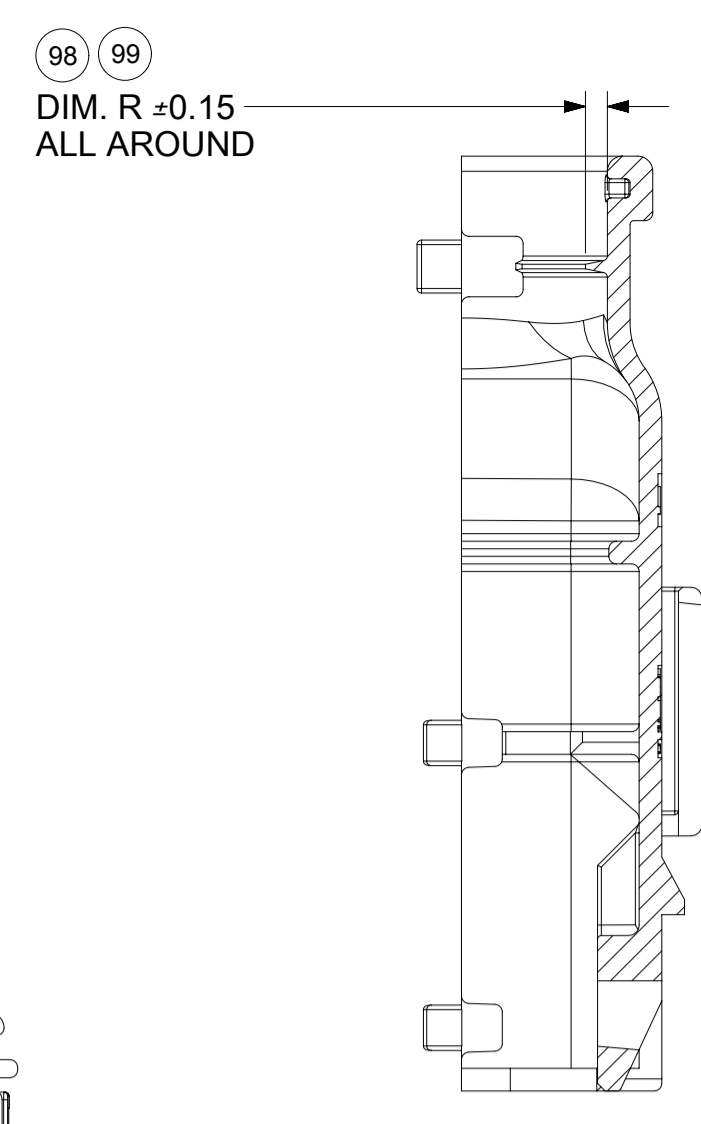

SHEET DESCRIPTION
MOLEX BACKSHELL DETAIL

DESCRIPTION	CHARTED DIMENSION						
	H	J	K	L	M	S	R
2X4, WITH RIB	53.56	16.10	0.80	N/A	N/A	16.10	1.35
2X4, WITHOUT RIB	53.56	16.10	N/A	3.60	5.10	16.10	N/A
2X8, WITH RIB	62.01	19.30	0.80	N/A	N/A	19.30	1.45
2X8, WITHOUT RIB	62.01	19.30	N/A	3.60	5.10	19.30	N/A
2X10, WITH RIB	62.01	19.30	0.80	N/A	N/A	19.30	1.45
2X10, WITHOUT RIB	62.01	19.30	N/A	3.60	5.10	19.30	N/A

SECTION E-E