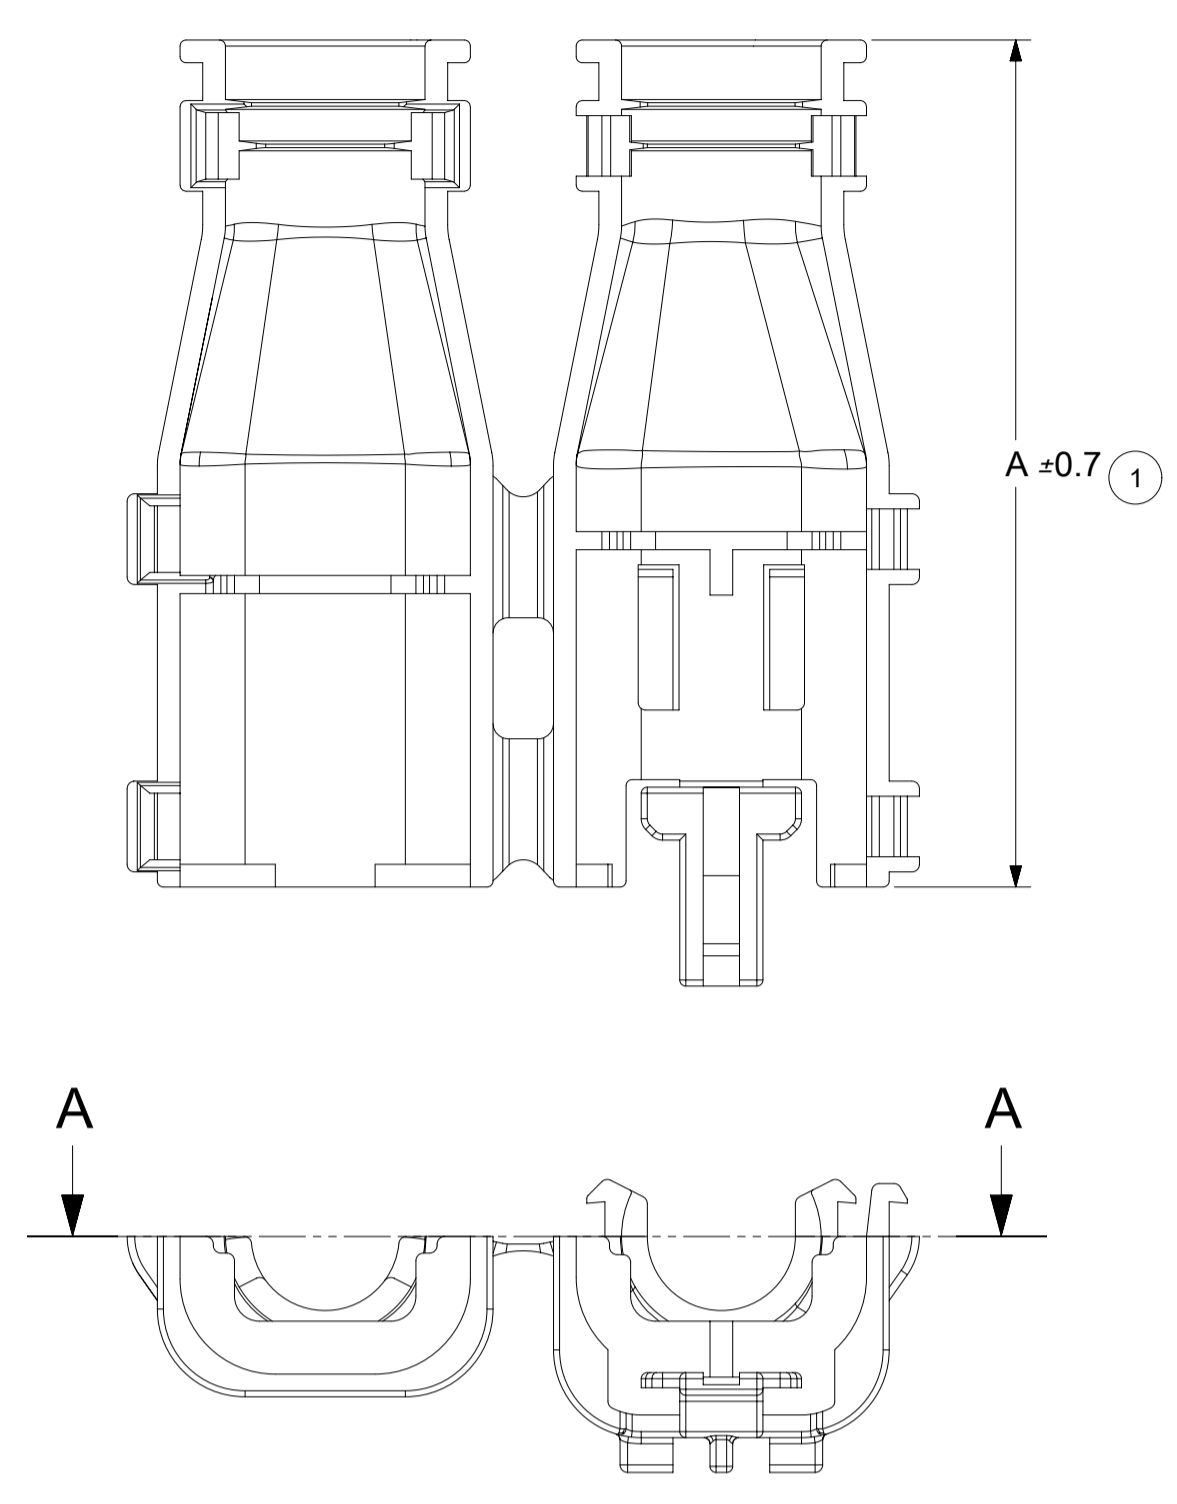

SHEET DESCRIPTION
SCHLEMMER BACKSHELL DETAIL

PART NUMBER	DIMENSIONS					
	A	B	C	D	E	F
2X3, WITH RIB	56.00	13.20	9.80	3.90	0.65	2.70
2X3, WITHOUT RIB	56.00	13.20	N/A	N/A	N/A	N/A
2X4, WITH RIB	TBD	TBD	TBD	TBD	TBD	TBD
2X4, WITHOUT RIB	TBD	TBD	TBD	TBD	TBD	TBD
2X6, WITH RIB	56.00	17.70	13.6	4.2	0.83	3.10
2X6, WITHOUT RIB	56.00	17.70	N/A	N/A	N/A	N/A