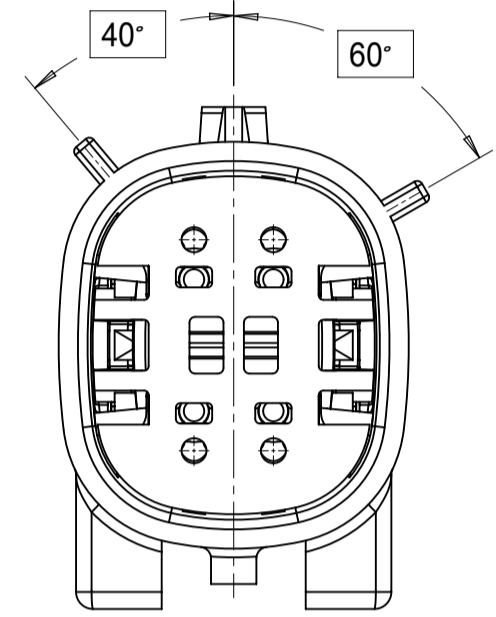

SHEET DESCRIPTION
CONFIGURATIONS

2X2 - STANDARD (STD)

2X2 - UL V0*

2X3 - STANDARD (STD)

2X3 - LENGTHENED

2X4 - STANDARD (STD)

2X6 - STANDARD (STD)

2X8 - STANDARD (STD)

2X10 - STANDARD (STD)

2X10 - UL V0*

UL V0 UNIQUE FEATURE

Partial1
SCALE 10:1

* MINOR GEOMETRY CHANGE THAN STANDARD CONFIGURATION.
SEE NOTE 2a FOR MORE INFORMATION

SYMBOLS	THIS DRAWING CONTAINS INFORMATION THAT IS PROPRIETARY TO MOLEX ELECTRONIC TECHNOLOGIES, LLC AND SHOULD NOT BE USED WITHOUT WRITTEN PERMISSION		CURRENT REV DESC:		molex
	DIMENSION UNITS	SCALE			
▽ = 0	mm	1.5:1	EC NO: 171650		MX150 BLADE DUAL ROW SEALED ASSEMBLY MAT SEAL
▽ = 0	GENERAL TOLERANCES (UNLESS SPECIFIED)		DRWN: PMANJUNATHAC 2018/01/03		
▽ = 0	ANGULAR TOL ± 1.0°		CHK'D: MVANSLAMBROU 2018/02/16		
▽ = 0	4 PLACES ±		APPR: MVANSLAMBROU 2018/02/16		
▽ = 0	3 PLACES ±		INITIAL REVISION:		
▽ = 0	2 PLACES ± 0.1		DRWN: APROFFITT 2014/04/28		
▽ = 0	1 PLACE ± 0.2		APPR: VKOSHY 2014/05/14		
▽ = 0	0 PLACES ±		THIRD ANGLE PROJECTION		
▽ = 0	DRAFT WHERE APPLICABLE MUST REMAIN WITHIN DIMENSIONS		DRAWING	SERIES	DOCUMENT NUMBER
			A1-SIZE	33482	SD-33482-0001
					DOC TYPE DOC PART REVISION
					PSD 001 E2
					PRODUCT CUSTOMER DRAWING
					CUSTOMER
					GENERAL MARKET
					SHEET NUMBER
					2 OF 11

SHEET DESCRIPTION
KEY CONFIGURATIONS

2X2

KEY A

KEY B

KEY C

KEY D

2X3

KEY A