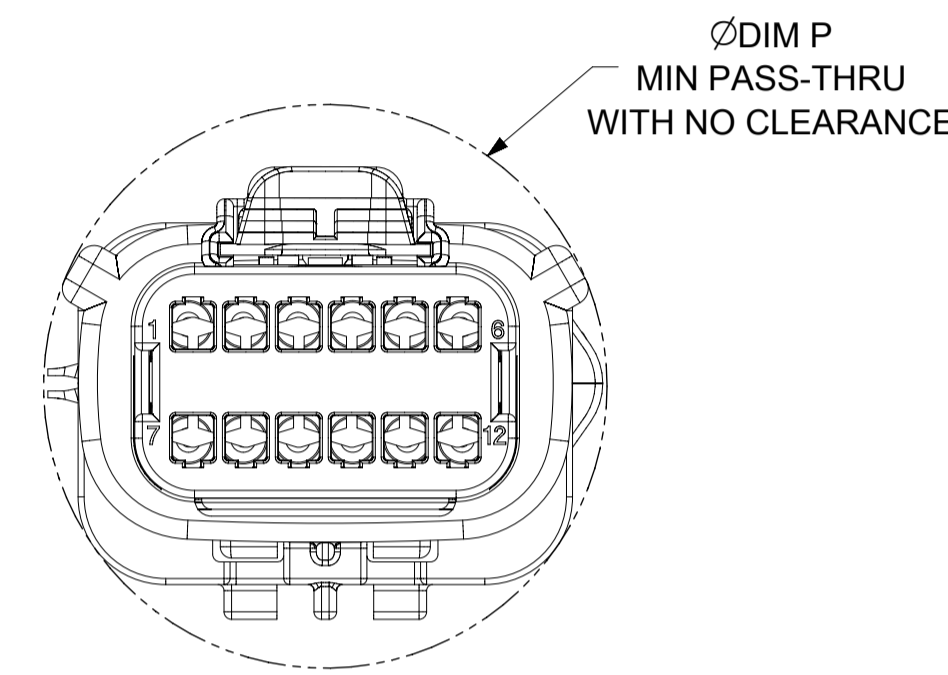

SHEET DESCRIPTION	
SCHLEMMER BACKSHELL CONFIGURATIONS	

CHARTED DIMENSIONS							
CKT	BLADE CONFIGURATION	RECEPTACLE CONFIGURATION	DIMENSIONS				
			M	N	P	R	T
2X3	STANDARD	STANDARD	106.83	32.75	31.75	29.00	29.50
	LENGTHENED		108.71				
2X4	STANDARD	STANDARD	106.83	33.50	31.90	30.70	30.70
2X6	STANDARD	STANDARD	106.83	37.84	37.27	35.83	36.83

BLADE SEALED ASSEMBLY WITH BLADE BACKSHELL

SYMBOLS □ = 0 ▽ = 0	THIS DRAWING CONTAINS INFORMATION THAT IS PROPRIETARY TO MOLEX ELECTRONIC TECHNOLOGIES, LLC AND SHOULD NOT BE USED WITHOUT WRITTEN PERMISSION	DIMENSION UNITS	SCALE	CURRENT REV DESC:			molex
	mm	2:1	EC NO: 171650				
	GENERAL TOLERANCES (UNLESS SPECIFIED)			DRWN: PMANJUNATHAC 2018/01/03			MX150 BLADE DUAL ROW SEALED ASSEMBLY MAT SEAL
	ANGULAR TOL ± 1.0°			CHK'D: MVANSLAMBROU 2018/02/16			
	4 PLACES ±			APPR: MVANSLAMBROU 2018/02/16			
3 PLACES ±			INITIAL REVISION:			PRODUCT CUSTOMER DRAWING	
2 PLACES ± 0.1			DRWN: APROFFITT 2014/04/28			DOCUMENT NUMBER	DOC TYPE | DOC PART | REVISION
1 PLACE ± 0.2			APPR: VKOSHY 2014/05/14			SD-33482-0001	PSD | 001 | E2
0 PLACES ±			THIRD ANGLE PROJECTION			MATERIAL NUMBER	CUSTOMER
DRAFT WHERE APPLICABLE MUST REMAIN WITHIN DIMENSIONS			DRAWING			GENERAL MARKET	SHEET NUMBER
			A1-SIZE			33482	10 OF 11

DOCUMENT STATUS	P1	RELEASE DATE	2018/02/16	22:02:26