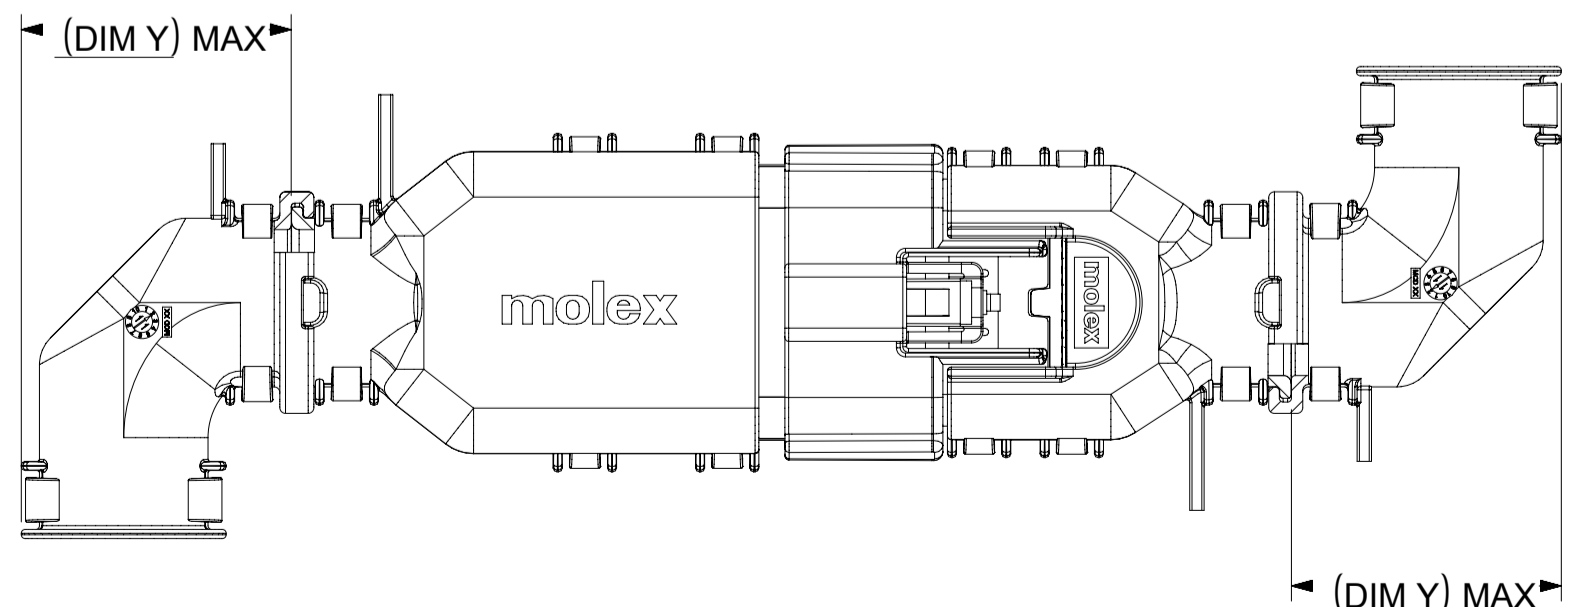

ADD THE VALUE OF 'Y' TO THE TOTAL DIMENSION WHENEVER ADAPTOR IS USED