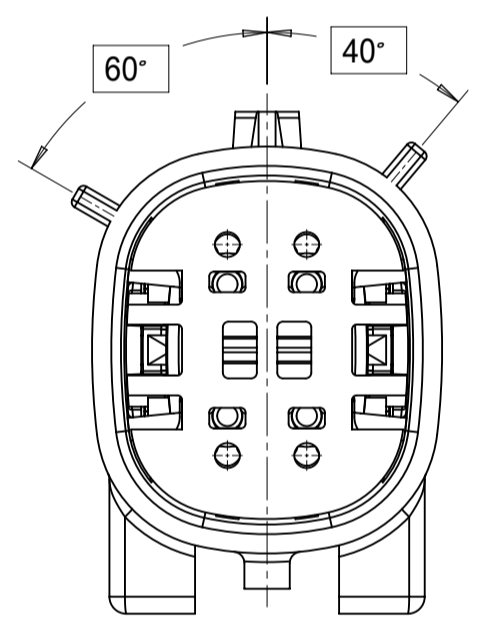

2X10 - STANDARD (STD)

2X10 - UL V0*

UL V0 UNIQUE FEATURE

Partial1
SCALE 10:1

* MINOR GEOMETRY CHANGE THAN STANDARD CONFIGURATION.
SEE NOTE 2a FOR MORE INFORMATION

SYMBOLS	THIS DRAWING CONTAINS INFORMATION THAT IS PROPRIETARY TO MOLEX ELECTRONIC TECHNOLOGIES, LLC AND SHOULD NOT BE USED WITHOUT WRITTEN PERMISSION		CURRENT REV DESC:		molex
	DIMENSION UNITS	SCALE			
▽ = 0	mm	1.5:1	EC NO: 171650		MX150 BLADE DUAL ROW SEALED ASSEMBLY MAT SEAL
▽ = 0	GENERAL TOLERANCES (UNLESS SPECIFIED)		DRWN: PMANJUNATHAC 2018/01/03		
▽ = 0	ANGULAR TOL ± 1.0°		CHK'D: MVANSLAMBROU 2018/02/16		
▽ = 0	4 PLACES ±		APPR: MVANSLAMBROU 2018/02/16		
▽ = 0	3 PLACES ±		INITIAL REVISION:		
▽ = 0	2 PLACES ± 0.1		DRWN: APROFFITT 2014/04/28		
▽ = 0	1 PLACE ± 0.2		APPR: VKOSHY 2014/05/14		
▽ = 0	0 PLACES ±		THIRD ANGLE PROJECTION		
▽ = 0	DRAFT WHERE APPLICABLE MUST REMAIN WITHIN DIMENSIONS		DRAWING	SERIES	DOCUMENT NUMBER
			A1-SIZE	33482	SD-33482-0001
					DOC TYPE DOC PART REVISION
					PSD 001 E2
					PRODUCT CUSTOMER DRAWING
					CUSTOMER
					GENERAL MARKET
					SHEET NUMBER
					2 OF 11

SHEET DESCRIPTION
KEY CONFIGURATIONS

2X2

KEY A

KEY B

KEY C

KEY D

2X3

KEY A

KEY B

KEY C

KEY D

2X4

KEY A

KEY B

KEY C

KEY D