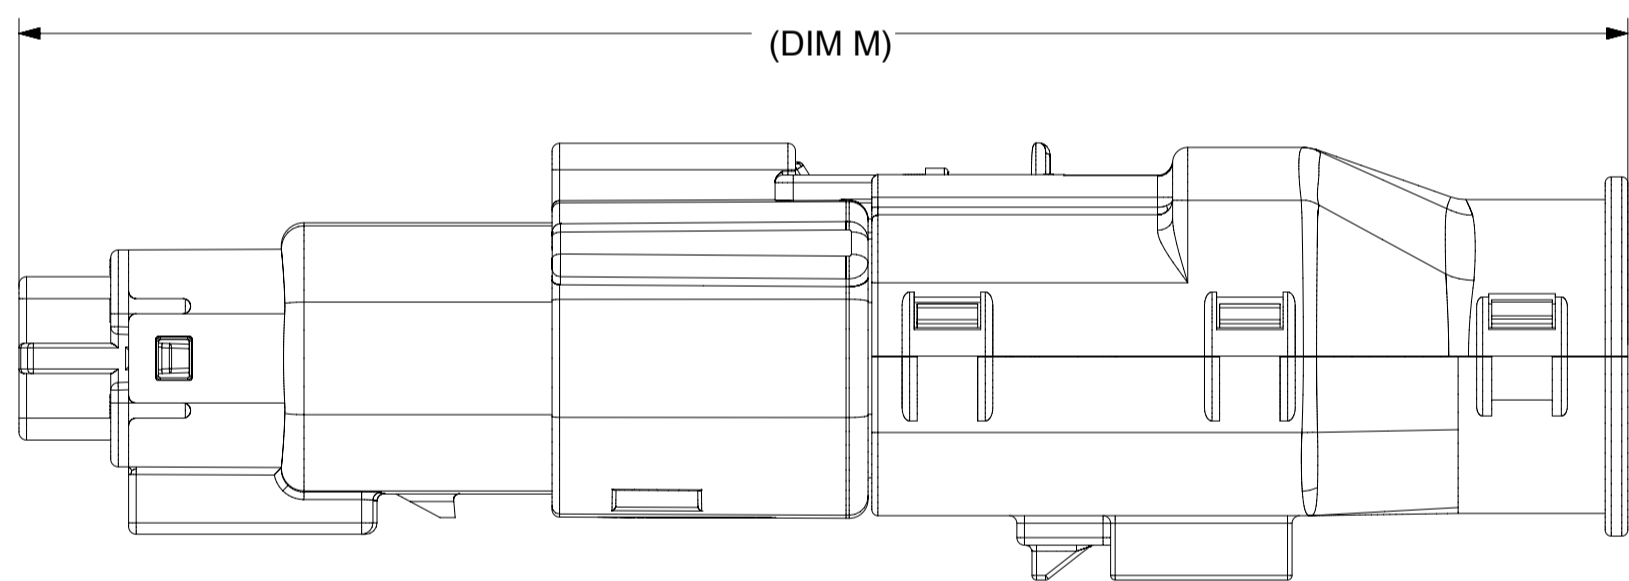

OVERALL MATED SYSTEM WITH BLADE BACKSHELL

OVERALL MATED SYSTEM WITH RECEPTACLE BACKSHELL