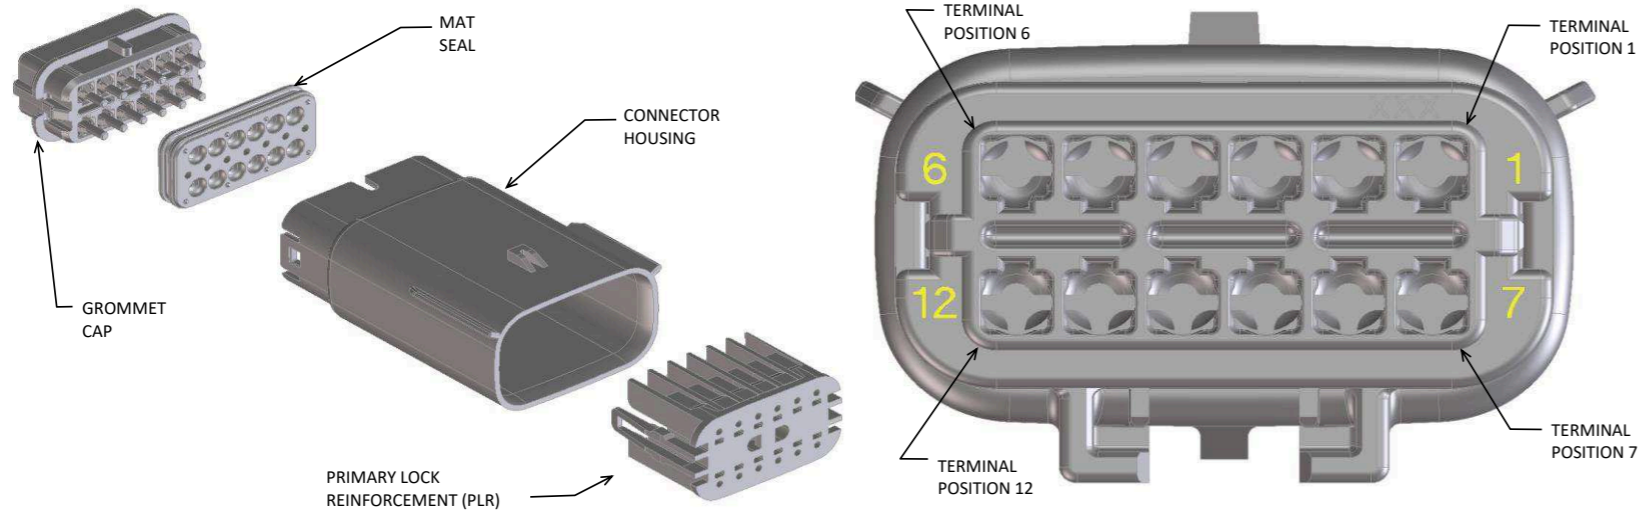

MX150 2X6 BLADE SEALED ASSY MAT SEAL
BOM AND PIN OUT SHEET

ABBREVIATION	DESCRIPTION	COLOR	MATERIAL
A-BLK	HOUSING, KEYING OPTION A	BLACK	SPS/NYLON GF20
B-LG	HOUSING, KEYING OPTION B	LIGHT GRAY	SPS/NYLON GF20
C-BR	HOUSING, KEYING OPTION C	BROWN	SPS/NYLON GF20
D-GR	HOUSING, KEYING OPTION D	GREEN	SPS/NYLON GF20
A-YL	HOUSING, KEYING OPTION A	YELLOW	SPS/NYLON GF20
C-DG	HOUSING, KEYING OPTION C	DARK GRAY	SPS/NYLON GF20
D-SG	HOUSING, KEYING OPTION D	STONE GRAY	SPS/NYLON GF20
GCP	GROMMET CAP (PLUGGED)	BLACK	SPS/NYLON GF20
PLR	PLR	NATURAL	SPS/NYLON GF20
M-R	MAT SEAL	RUST RED	INHERENTLY LUBRICATED SILICONE
M-B	MAT SEAL	ROYAL BLUE	INHERENTLY LUBRICATED SILICONE

FOR ADDITIONAL INFORMATION SEE SD-33482-0001