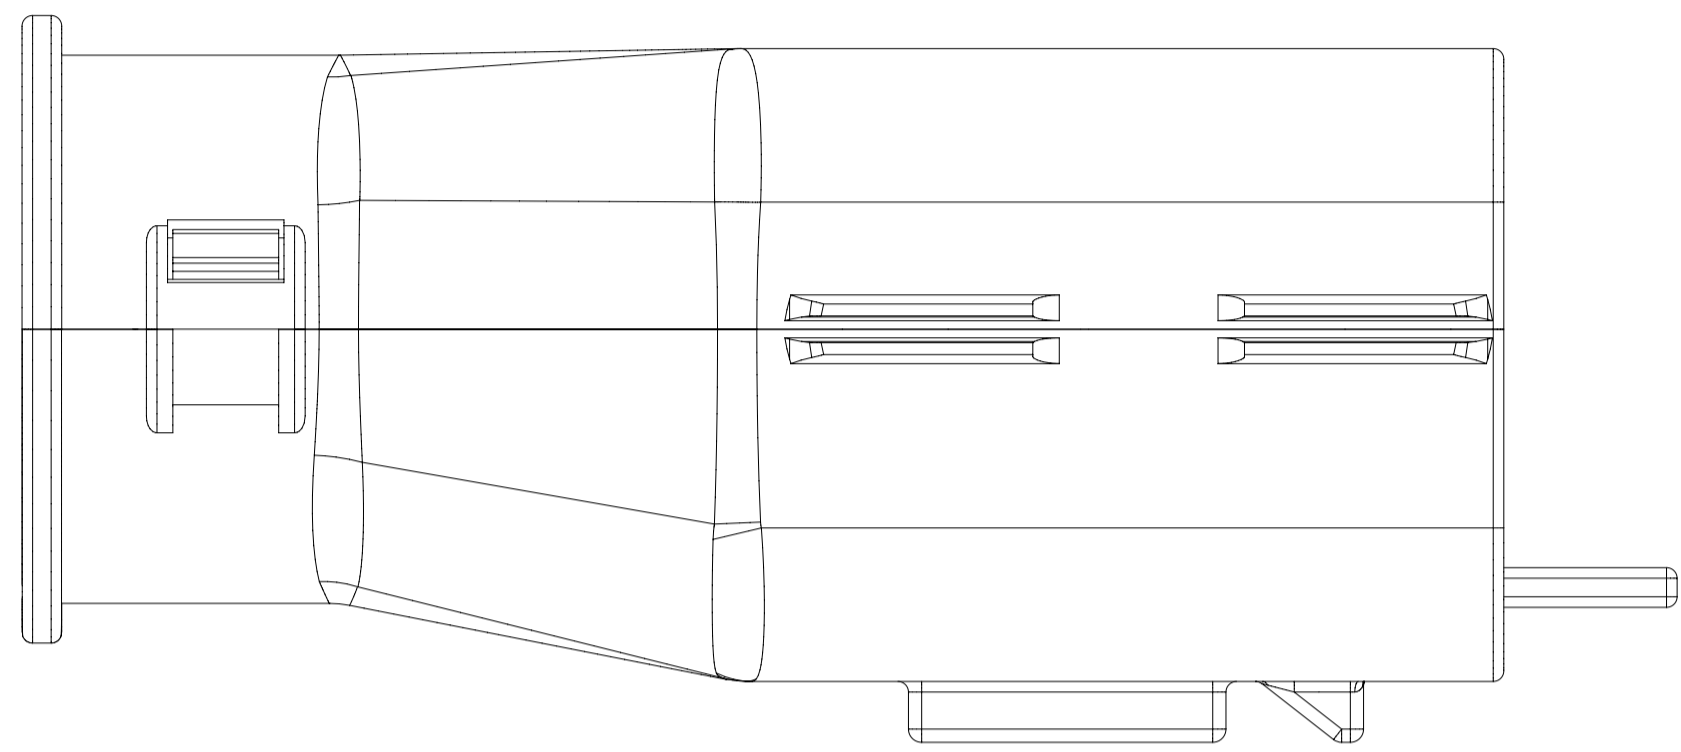

SHEET DESCRIPTION
SCHLEMMER BACKSHELL

SECTION A-A