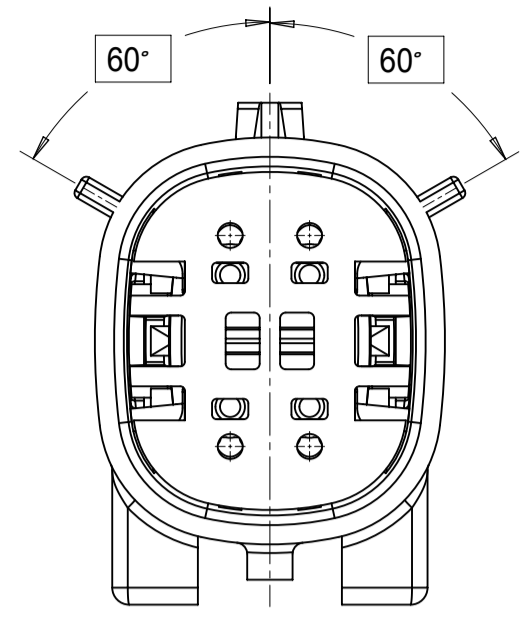

SHEET DESCRIPTION
CONFIGURATIONS

2X2 - STANDARD (STD)

2X2 - UL V0*

2X3 - STANDARD (STD)

2X3 - LENGTHENED

2X4 - STANDARD (STD)

2X6 - STANDARD (STD)

2X8 - STANDARD (STD)

2X10 - STANDARD (STD)

2X10 - UL V0*

UL V0 UNIQUE FEATURE

Partial1
SCALE 10:1

* MINOR GEOMETRY CHANGE THAN STANDARD CONFIGURATION.
SEE NOTE 2a FOR MORE INFORMATION

SYMBOLS	THIS DRAWING CONTAINS INFORMATION THAT IS PROPRIETARY TO MOLEX ELECTRONIC TECHNOLOGIES, LLC AND SHOULD NOT BE USED WITHOUT WRITTEN PERMISSION		CURRENT REV DESC:		molex
	DIMENSION UNITS	SCALE			
▽ = 0	mm	1.5:1	EC NO: 171650		MX150 BLADE DUAL ROW SEALED ASSEMBLY MAT SEAL
▽ = 0	GENERAL TOLERANCES (UNLESS SPECIFIED)		DRWN: PMANJUNATHAC 2018/01/03		
▽ = 0	ANGULAR TOL ± 1.0°		CHK'D: MVANSLAMBROU 2018/02/16		
▽ = 0	4 PLACES ±		APPR: MVANSLAMBROU 2018/02/16		
▽ = 0	3 PLACES ±		INITIAL REVISION:		
▽ = 0	2 PLACES ± 0.1		DRWN: APROFFITT 2014/04/28		
▽ = 0	1 PLACE ± 0.2		APPR: VKOSHY 2014/05/14		
▽ = 0	0 PLACES ±		THIRD ANGLE PROJECTION		
▽ = 0	DRAFT WHERE APPLICABLE MUST REMAIN WITHIN DIMENSIONS		DRAWING	SERIES	DOCUMENT NUMBER
			A1-SIZE	33482	SD-33482-0001
					DOC TYPE DOC PART REVISION
					PSD 001 E2
					PRODUCT CUSTOMER DRAWING
					CUSTOMER
					GENERAL MARKET
					SHEET NUMBER
					2 OF 11

SHEET DESCRIPTION
KEY CONFIGURATIONS

2X2

KEY A

KEY B

KEY C

KEY D

2X3

KEY A