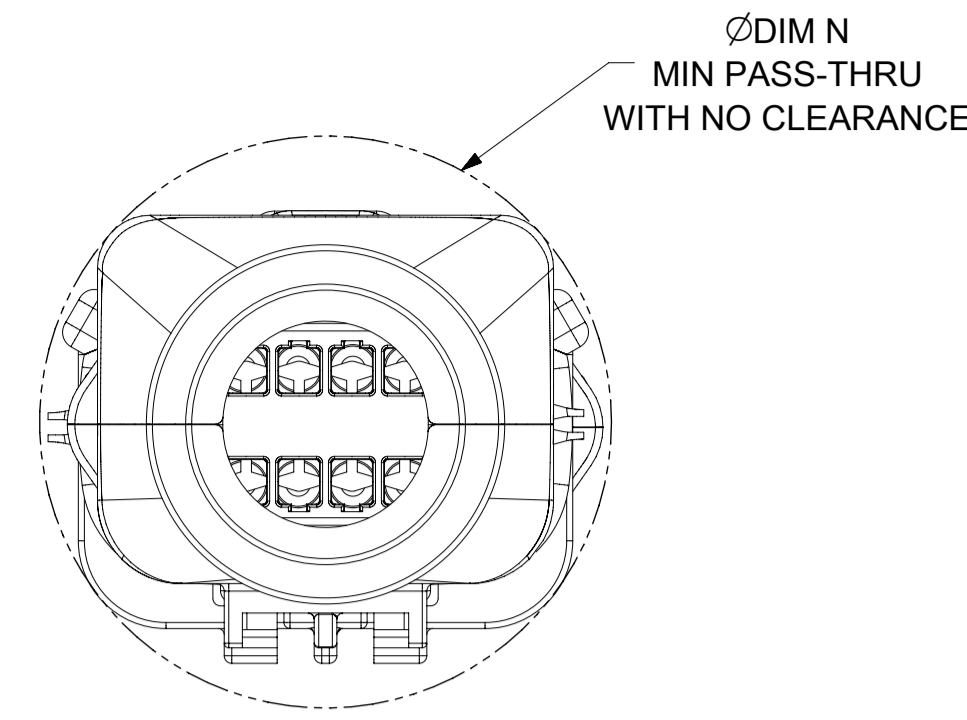

SHEET DESCRIPTION	
SCHLEMMER BACKSHELL CONFIGURATIONS	

CHARTED DIMENSIONS							
CKT	BLADE CONFIGURATION	RECEPTACLE CONFIGURATION	DIMENSIONS				
			M	N	P	R	T
2X3	STANDARD	STANDARD	106.83	32.75	31.75	29.00	29.50
	LENGTHENED		108.71				
2X4	STANDARD	STANDARD	106.83	33.50	31.90	30.70	30.70
2X6	STANDARD	STANDARD	106.83	37.84	37.27	35.83	36.83

OVERALL MATED SYSTEM WITH BLADE AND RECEPTACLE BACKSHELL