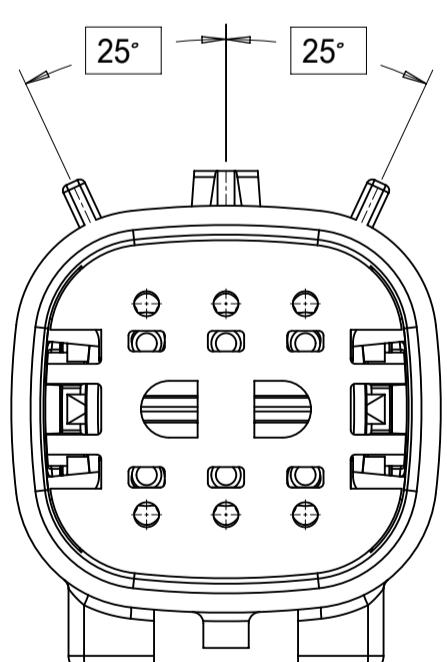

2X10 - STANDARD (STD)

2X10 - UL V0*

UL V0 UNIQUE FEATURE

Partial1
SCALE 10:1

* MINOR GEOMETRY CHANGE THAN STANDARD CONFIGURATION.
SEE NOTE 2a FOR MORE INFORMATION

SYMBOLS	THIS DRAWING CONTAINS INFORMATION THAT IS PROPRIETARY TO MOLEX ELECTRONIC TECHNOLOGIES, LLC AND SHOULD NOT BE USED WITHOUT WRITTEN PERMISSION		CURRENT REV DESC:		molex
	DIMENSION UNITS	SCALE			
▽ = 0	mm	1.5:1	EC NO: 171650		MX150 BLADE DUAL ROW SEALED ASSEMBLY MAT SEAL
▽ = 0	GENERAL TOLERANCES (UNLESS SPECIFIED)		DRWN: PMANJUNATHAC 2018/01/03		
▽ = 0	ANGULAR TOL ± 1.0°		CHK'D: MVANSLAMBROU 2018/02/16		
▽ = 0	4 PLACES ±		APPR: MVANSLAMBROU 2018/02/16		
▽ = 0	3 PLACES ±		INITIAL REVISION:		
▽ = 0	2 PLACES ± 0.1		DRWN: APROFFITT 2014/04/28		
▽ = 0	1 PLACE ± 0.2		APPR: VKOSHY 2014/05/14		
▽ = 0	0 PLACES ±		THIRD ANGLE PROJECTION		
▽ = 0	DRAFT WHERE APPLICABLE MUST REMAIN WITHIN DIMENSIONS		DRAWING	SERIES	DOCUMENT NUMBER
			A1-SIZE	33482	SD-33482-0001
					DOC TYPE DOC PART REVISION
					PSD 001 E2
					PRODUCT CUSTOMER DRAWING
					CUSTOMER
					GENERAL MARKET
					SHEET NUMBER
					2 OF 11

SHEET DESCRIPTION
KEY CONFIGURATIONS

2X2

KEY A

KEY B

KEY C

KEY D

2X3

KEY A

KEY B

KEY C

KEY D

2X4

KEY A

KEY B

KEY C

KEY D