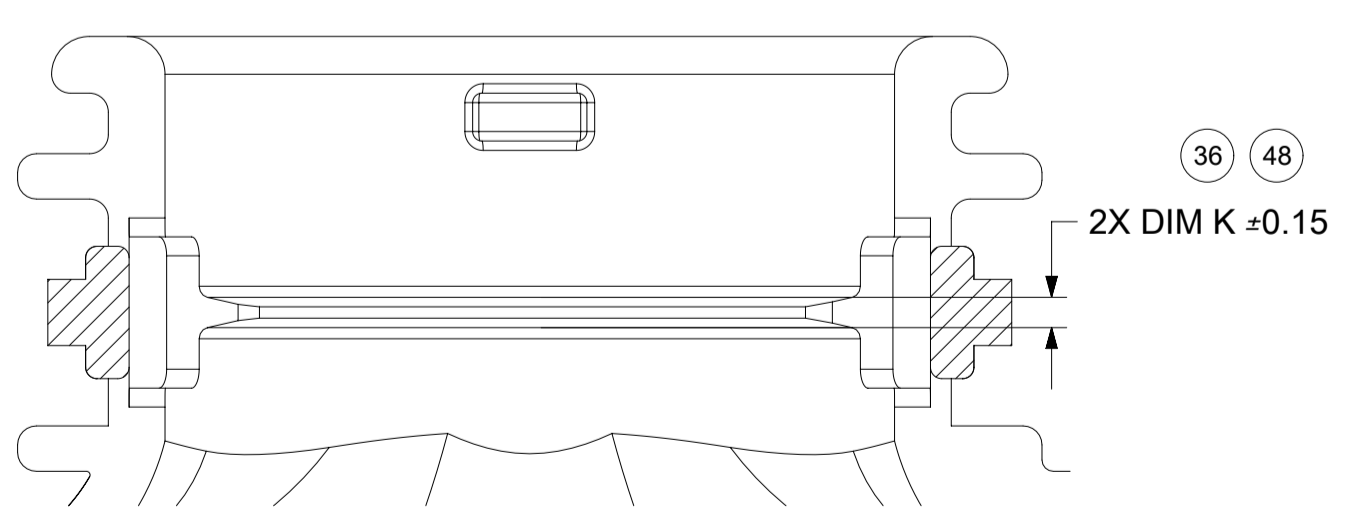

PARTIAL SECTION C-C
SCALE 5:1
WITH RIBS

QUALITY SYMBOLS FA = 0 FE = 0 FE = 0 ▼ = 0 C = 0 ☒ = 0 ■ = 0 ∇ = 0	THIS DRAWING CONTAINS INFORMATION THAT IS PROPRIETARY TO MOLEX ELECTRONIC TECHNOLOGIES, LLC AND SHOULD NOT BE USED WITHOUT WRITTEN PERMISSION				DIMENSION UNITS: mm SCALE: 2:1		
	EC NO: 638031 DRWN: PPALLAN CHKD: MVANSLAMBROU APPR: MVANSLAMBROU	2020/05/20 2020/05/22 2020/05/22	GENERAL TOLERANCES (UNLESS SPECIFIED) ANGULAR TOL ± 3.0 ° 4 PLACES ± 3 PLACES ± 2 PLACES ± 0.1 1 PLACE ± 0.2 0 PLACES ±	DRWN BY: DAHALL CHK'D BY: DATE: 2013/03/19 APPR BY: VKOSHY DATE: 2013/04/08	PRODUCT CUSTOMER DRAWING SERIES: 34950 MATERIAL NUMBER: SD-34950-0001 CUSTOMER: GENERAL MARKET		
DRAFT WHERE APPLICABLE MUST REMAIN WITHIN DIMENSIONS		DRAWING SIZE: A1	THIRD ANGLE PROJECTION		DOCUMENT NUMBER: SD-34950-0001	DOC TYPE: PSD DOC PART: 001 SHEET NUMBER: 4 OF 4