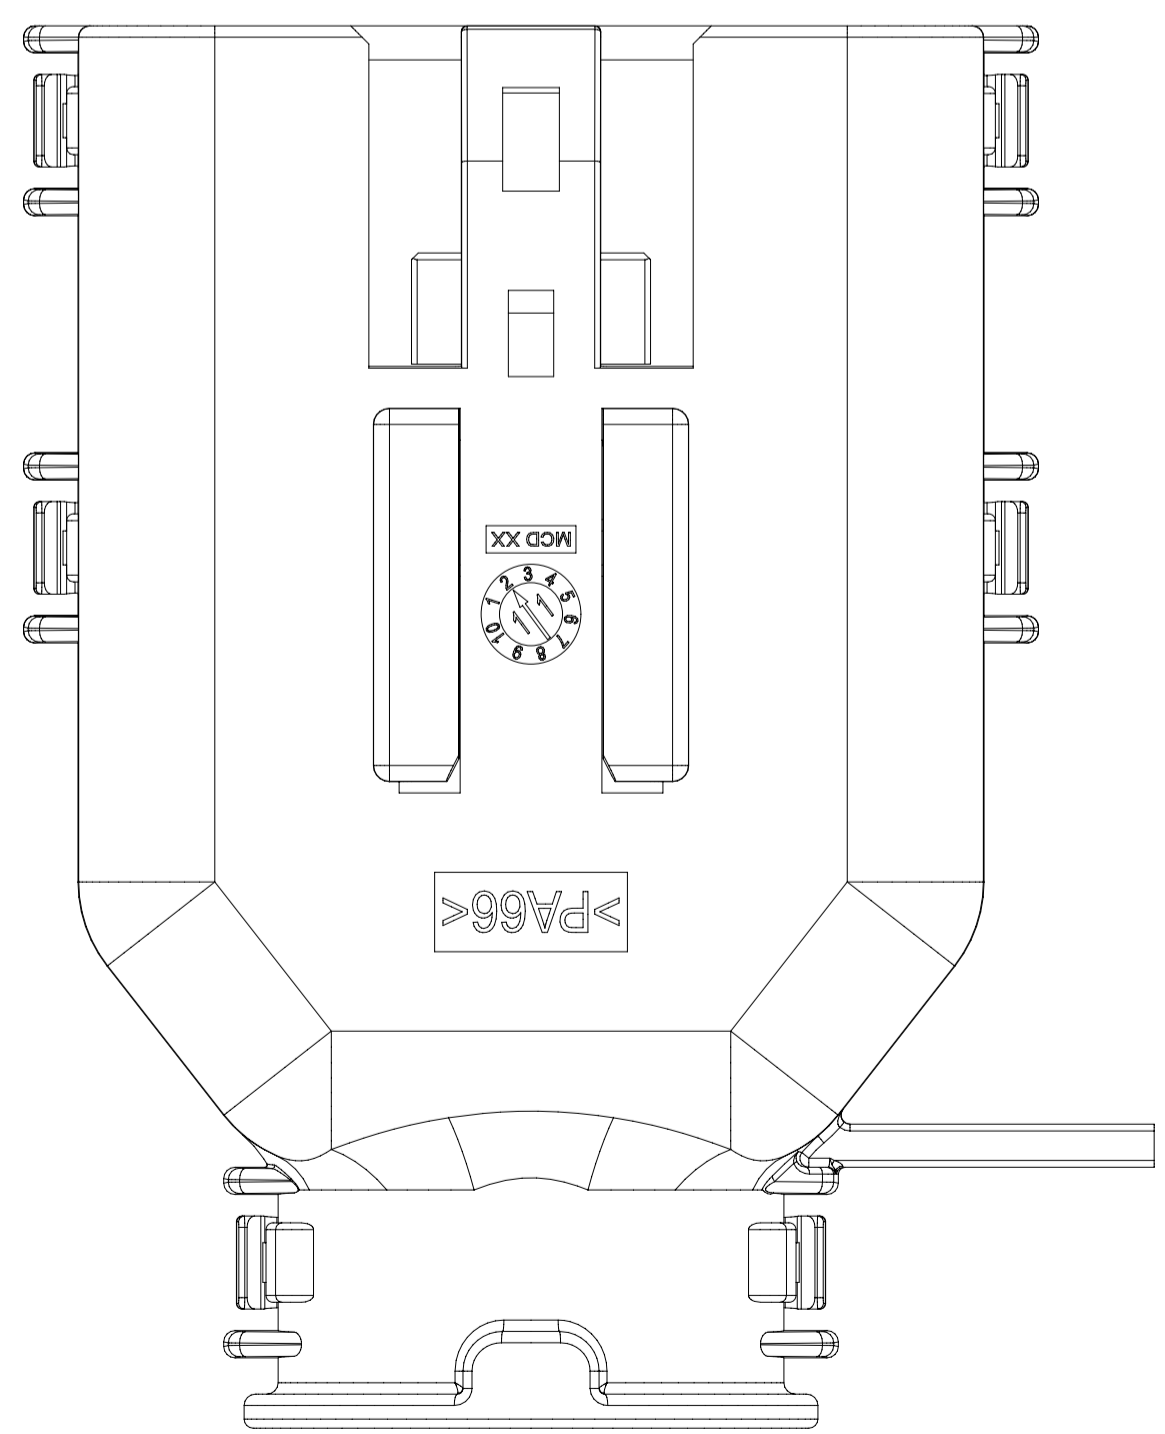

SHEET DESCRIPTION
MOLEX BACKSHELL

SECTION B-B

SYMBOLS	THIS DRAWING CONTAINS INFORMATION THAT IS PROPRIETARY TO MOLEX ELECTRONIC TECHNOLOGIES, LLC AND SHOULD NOT BE USED WITHOUT WRITTEN PERMISSION		CURRENT REV DESC:	
	DIMENSION UNITS	SCALE		
▽ = 0	mm	3:1	EC NO: 171650	
▽ = 0	GENERAL TOLERANCES (UNLESS SPECIFIED)		DRWN: PMANJUNATHAC	2018/01/03
▽ = 0	ANGULAR TOL ± 1.0°		CHK'D: MVANSLAMBROU	2018/02/16
▽ = 0	4 PLACES	±	APPR: MVANSLAMBROU	2018/02/16
▽ = 0	3 PLACES	±	INITIAL REVISION:	
▽ = 0	2 PLACES	± 0.1	DRWN: APROFFITT	2014/04/28
▽ = 0	1 PLACE	± 0.2	APPR: VKOSHY	2014/05/14
☒ = 0	DRAFT WHERE APPLICABLE MUST REMAIN WITHIN DIMENSIONS		THIRD ANGLE PROJECTION	DRAWING
▽ = 0			A1-SIZE	SERIES

molex				
MX150 BLADE DUAL ROW SEALED ASSEMBLY MAT SEAL				
PRODUCT CUSTOMER DRAWING				
DOCUMENT NUMBER	DOC TYPE	DOC PART	REVISION	
SD-33482-0001	PSD	001	E2	
MATERIAL NUMBER	CUSTOMER	SHEET NUMBER		
	GENERAL MARKET	9 OF 11