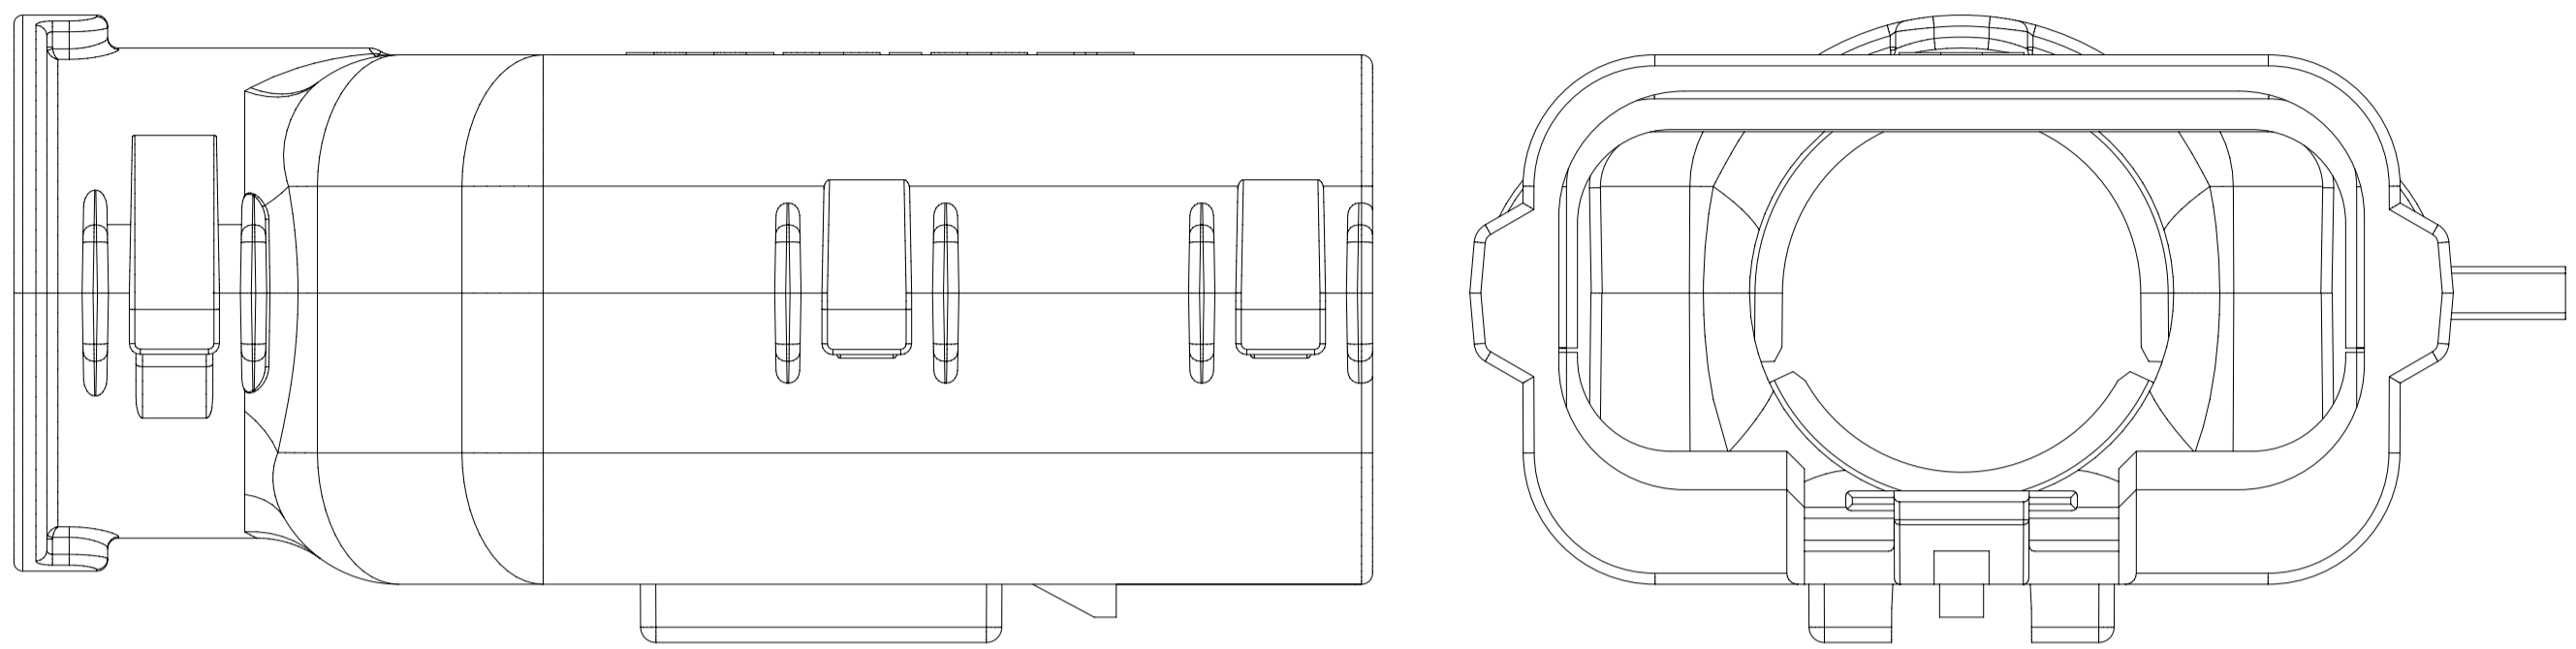

SHEET DESCRIPTION
MOLEX BACKSHELL

SECTION B-B

SYMBOLS	THIS DRAWING CONTAINS INFORMATION THAT IS PROPRIETARY TO MOLEX ELECTRONIC TECHNOLOGIES, LLC AND SHOULD NOT BE USED WITHOUT WRITTEN PERMISSION		CURRENT REV DESC:	
	DIMENSION UNITS	SCALE		
▽ = 0	mm	3:1	EC NO: 171650	
▽ = 0	GENERAL TOLERANCES (UNLESS SPECIFIED)		DRWN: PMANJUNATHAC	2018/01/03
▽ = 0	ANGULAR TOL ± 1.0°		CHK'D: MVANSLAMBROU	2018/02/16
▽ = 0	4 PLACES	±	APPR: MVANSLAMBROU	2018/02/16
▽ = 0	3 PLACES	±	INITIAL REVISION:	
▽ = 0	2 PLACES	± 0.1	DRWN: APROFFITT	2014/04/28
▽ = 0	1 PLACE	± 0.2	APPR: VKOSHY	2014/05/14
☒ = 0	DRAFT WHERE APPLICABLE MUST REMAIN WITHIN DIMENSIONS		THIRD ANGLE PROJECTION	DRAWING
▽ = 0			A1-SIZE	SERIES

molex				
MX150 BLADE DUAL ROW SEALED ASSEMBLY MAT SEAL				
PRODUCT CUSTOMER DRAWING				
DOCUMENT NUMBER	DOC TYPE	DOC PART	REVISION	
SD-33482-0001	PSD	001	E2	
MATERIAL NUMBER	CUSTOMER	SHEET NUMBER		
	GENERAL MARKET	9 OF 11