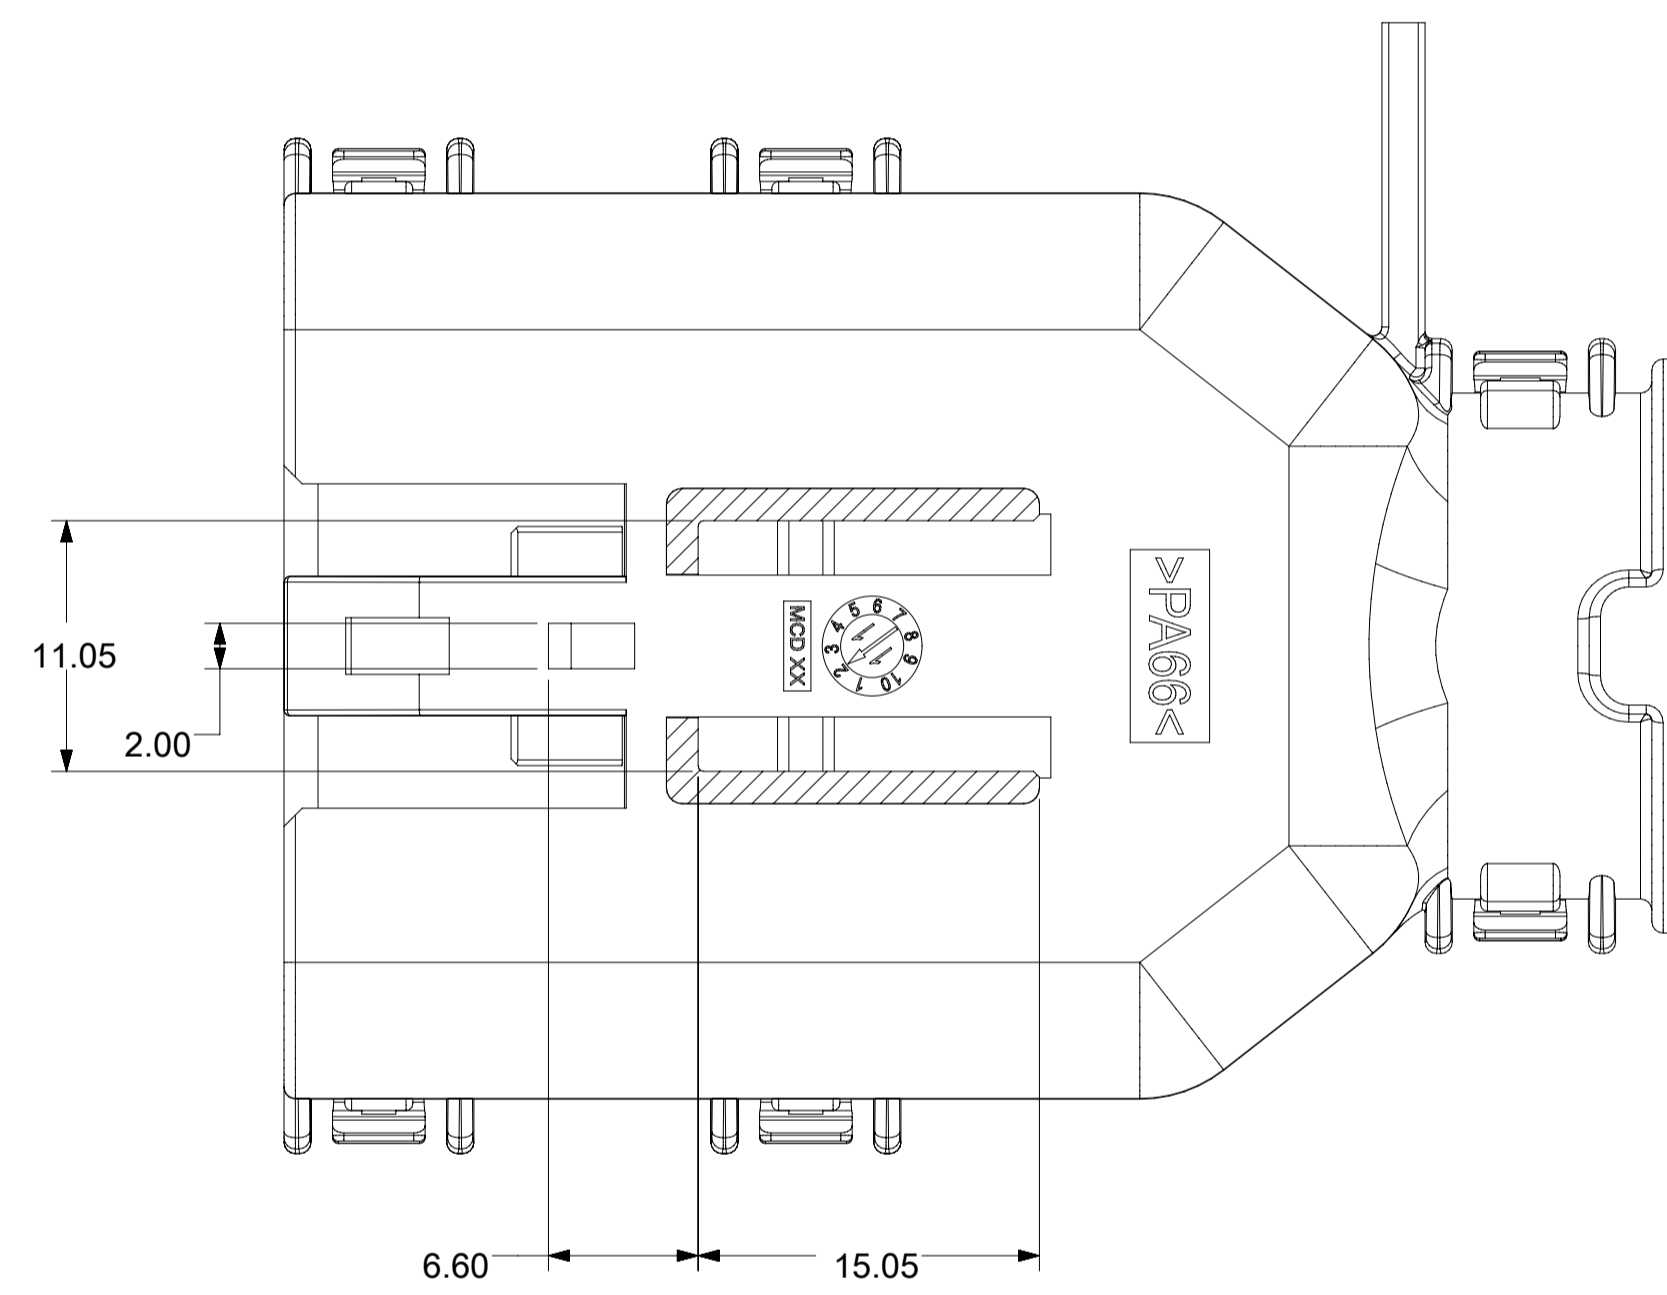

SHEET DESCRIPTION
MOLEX BACKSHELL

SECTION B-B

SYMBOLS	THIS DRAWING CONTAINS INFORMATION THAT IS PROPRIETARY TO MOLEX ELECTRONIC TECHNOLOGIES, LLC AND SHOULD NOT BE USED WITHOUT WRITTEN PERMISSION		CURRENT REV DESC:	
	DIMENSION UNITS	SCALE		
▽ = 0	mm	3:1	EC NO: 171650	
▽ = 0	GENERAL TOLERANCES (UNLESS SPECIFIED)		DRWN: PMANJUNATHAC	2018/01/03
▽ = 0	ANGULAR TOL ± 1.0°		CHK'D: MVANSLAMBROU	2018/02/16
▽ = 0	4 PLACES	±	APPR: MVANSLAMBROU	2018/02/16
▽ = 0	3 PLACES	±	INITIAL REVISION:	
▽ = 0	2 PLACES	± 0.1	DRWN: APROFFITT	2014/04/28
▽ = 0	1 PLACE	± 0.2	APPR: VKOSHY	2014/05/14
☒ = 0	DRAFT WHERE APPLICABLE MUST REMAIN WITHIN DIMENSIONS		THIRD ANGLE PROJECTION	DRAWING
▽ = 0			A1-SIZE	SERIES

molex				
MX150 BLADE DUAL ROW SEALED ASSEMBLY MAT SEAL				
PRODUCT CUSTOMER DRAWING				
DOCUMENT NUMBER	DOC TYPE	DOC PART	REVISION	
SD-33482-0001	PSD	001	E2	
MATERIAL NUMBER	CUSTOMER	SHEET NUMBER		
	GENERAL MARKET	9 OF 11