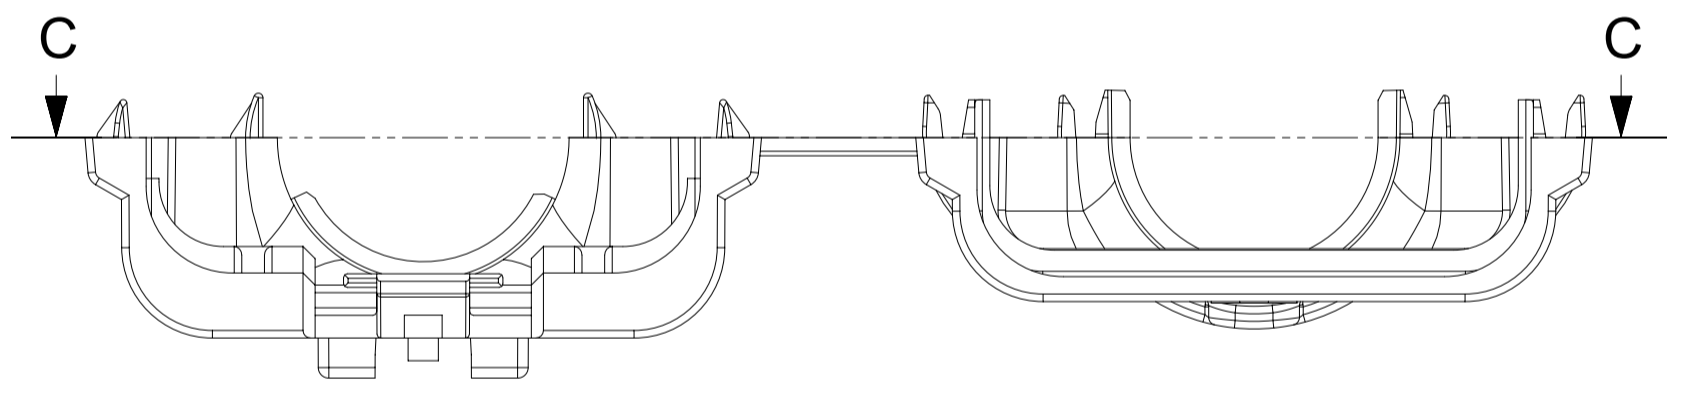

SHEET DESCRIPTION
MOLEX BACKSHELL DETAIL

DESCRIPTION	CHARTED DIMENSION						
	H	J	K	L	M	S	R
2X4, WITH RIB	53.56	16.10	0.80	N/A	N/A	16.10	1.35
2X4, WITHOUT RIB	53.56	16.10	N/A	3.60	5.10	16.10	N/A
2X8, WITH RIB	62.01	19.30	0.80	N/A	N/A	19.30	1.45
2X8, WITHOUT RIB	62.01	19.30	N/A	3.60	5.10	19.30	N/A
2X10, WITH RIB	62.01	19.30	0.80	N/A	N/A	19.30	1.45
2X10, WITHOUT RIB	62.01	19.30	N/A	3.60	5.10	19.30	N/A

QUALITY SYMBOLS FA = 0 FE = 0 FE = 0 ▼ = 0 C = 0 ☒ = 0 ■ = 0 ∇ = 0	THIS DRAWING CONTAINS INFORMATION THAT IS PROPRIETARY TO MOLEX ELECTRONIC TECHNOLOGIES, LLC AND SHOULD NOT BE USED WITHOUT WRITTEN PERMISSION				DIMENSION UNITS: mm SCALE: 2:1		
	EC NO: 638031 DRWN: PPALLAN CHKD: MVANSLAMBROU APPR: MVANSLAMBROU	2020/05/20 2020/05/22 2020/05/22	GENERAL TOLERANCES (UNLESS SPECIFIED) ANGULAR TOL ± 3.0 ° 4 PLACES ± 3 PLACES ± 2 PLACES ± 0.1 1 PLACE ± 0.2 0 PLACES ±	DRWN BY: DAHALL CHK'D BY: DATE: 2013/03/19 APPR BY: VKOSHY DATE: 2013/04/08	PRODUCT CUSTOMER DRAWING SERIES: 34950 MATERIAL NUMBER: SD-34950-0001 CUSTOMER: GENERAL MARKET		
DRAFT WHERE APPLICABLE MUST REMAIN WITHIN DIMENSIONS		DRAWING SIZE: A1	THIRD ANGLE PROJECTION		DOCUMENT NUMBER: SD-34950-0001	DOC TYPE: PSD DOC PART: 001 SHEET NUMBER: 4 OF 4