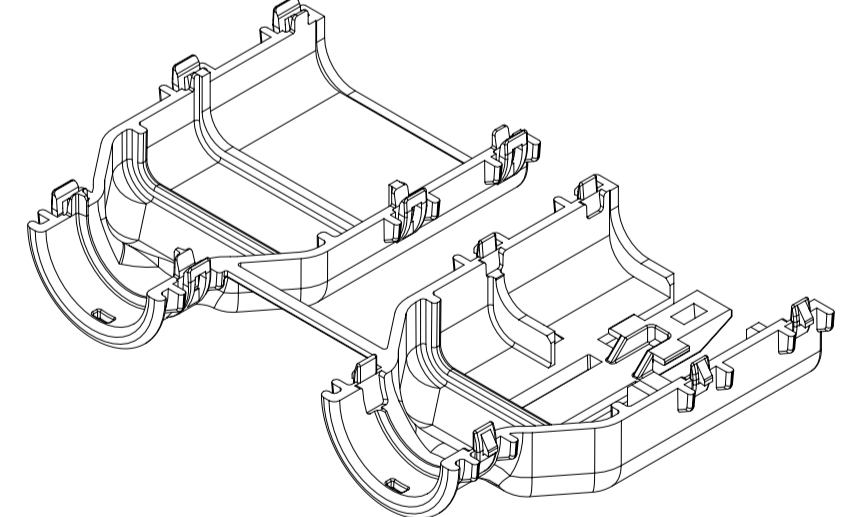

2X3 BLADE

2X4 BLADE

2X6 BLADE

2X8 BLADE

2X10 BLADE

B11	CHANGED DIMS ON SHEET 3 TO MATCH E DWG
B10	UPDATED BACKSHELL MANUFACTURER
B9	CHANGED PARTS STATUS TO SALEABLE
B8	ADDED BALLOON NO. 99
B7	UPDATED BALLOON NUMBERS
B6	UPDATED RIB AND WEDGE FEATURES
B4	UPDATED DIM 26 28 30 32
B3	UPDATED TOLERANCES
B2	ADDED BALLOONS & UPDATED BOM
B1	UPDATED NOTES
B	MIGRATION & ADDED MOLEX PART NUMBERS
A6	UPDATED BILL OF MATERIALS
A5	UPDATED STATUS COLUMN
A4	MINOR NOMENCLATURE CLEAN UP
A3	UPDATED VIEWSET & NOTES
A2	UPDATED REFERENCE DRAWINGS
A1	UPDATED NOTES
A	INITIAL RELEASE
REV	DESCRIPTION