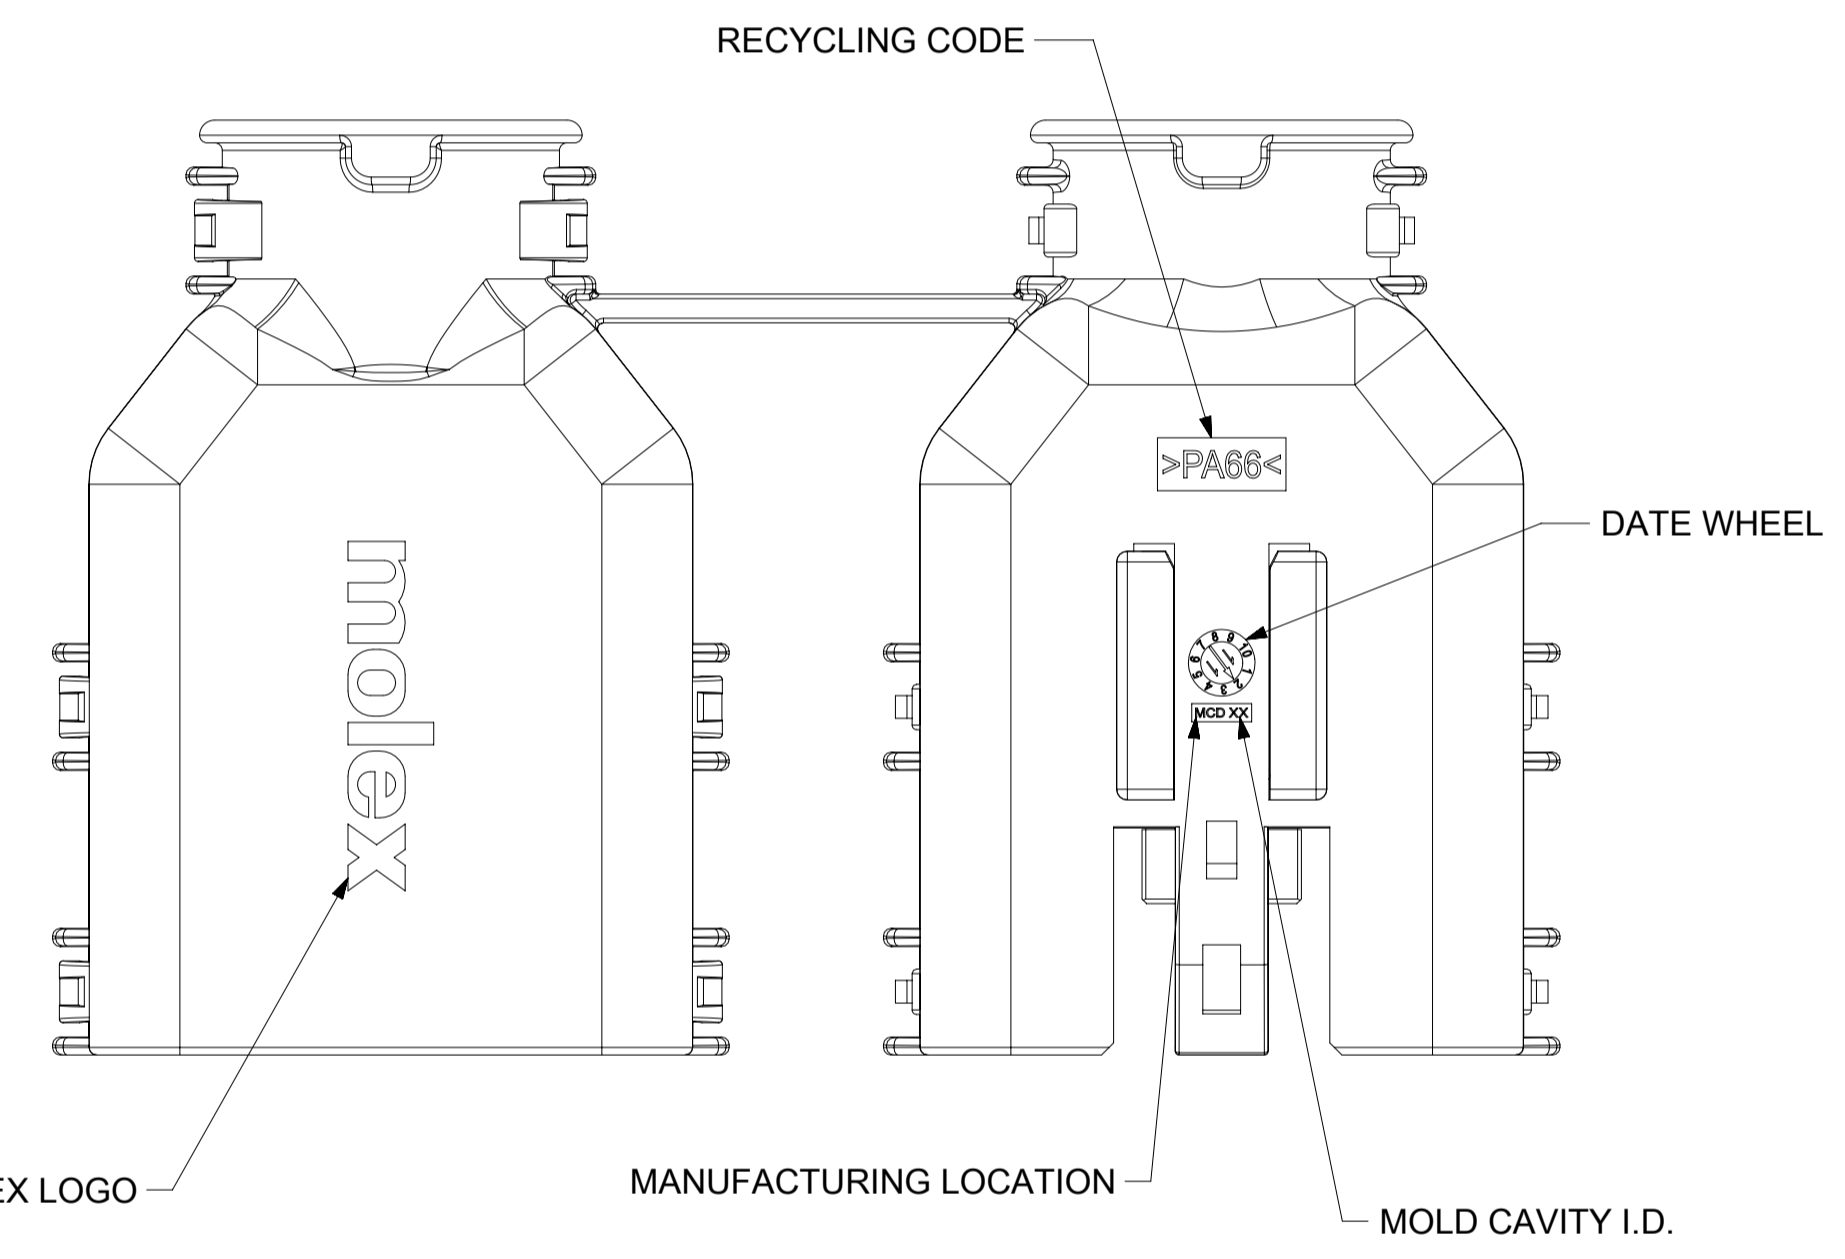

SHEET DESCRIPTION
MOLEX BACKSHELL DETAIL

DESCRIPTION	CHARTED DIMENSION						
	H	J	K	L	M	S	R
2X4, WITH RIB	53.56	16.10	0.80	N/A	N/A	16.10	1.35
2X4, WITHOUT RIB	53.56	16.10	N/A	3.60	5.10	16.10	N/A
2X8, WITH RIB	62.01	19.30	0.80	N/A	N/A	19.30	1.45
2X8, WITHOUT RIB	62.01	19.30	N/A	3.60	5.10	19.30	N/A
2X10, WITH RIB	62.01	19.30	0.80	N/A	N/A	19.30	1.45
2X10, WITHOUT RIB	62.01	19.30	N/A	3.60	5.10	19.30	N/A

QUALITY SYMBOLS FA = 0 FE = 0 FE = 0 ▼ = 0 C = 0 ☒ = 0 ■ = 0 ∇ = 0	THIS DRAWING CONTAINS INFORMATION THAT IS PROPRIETARY TO MOLEX ELECTRONIC TECHNOLOGIES, LLC AND SHOULD NOT BE USED WITHOUT WRITTEN PERMISSION				DIMENSION UNITS: mm SCALE: 2:1		
	EC NO: 638031 DRWN: PPALLAN CHKD: MVANSLAMBROU APPR: MVANSLAMBROU	2020/05/20 2020/05/22 2020/05/22	GENERAL TOLERANCES (UNLESS SPECIFIED) ANGULAR TOL ± 3.0 ° 4 PLACES ± 3 PLACES ± 2 PLACES ± 0.1 1 PLACE ± 0.2 0 PLACES ±	DRWN BY: DAHALL CHK'D BY: DATE: 2013/03/19 APPR BY: VKOSHY DATE: 2013/04/08	PRODUCT CUSTOMER DRAWING SERIES: 34950 MATERIAL NUMBER: SD-34950-0001 CUSTOMER: GENERAL MARKET		
DRAFT WHERE APPLICABLE MUST REMAIN WITHIN DIMENSIONS		DRAWING SIZE: A1	THIRD ANGLE PROJECTION		DOCUMENT NUMBER: SD-34950-0001	DOC TYPE: PSD DOC PART: 001 SHEET NUMBER: 4 OF 4