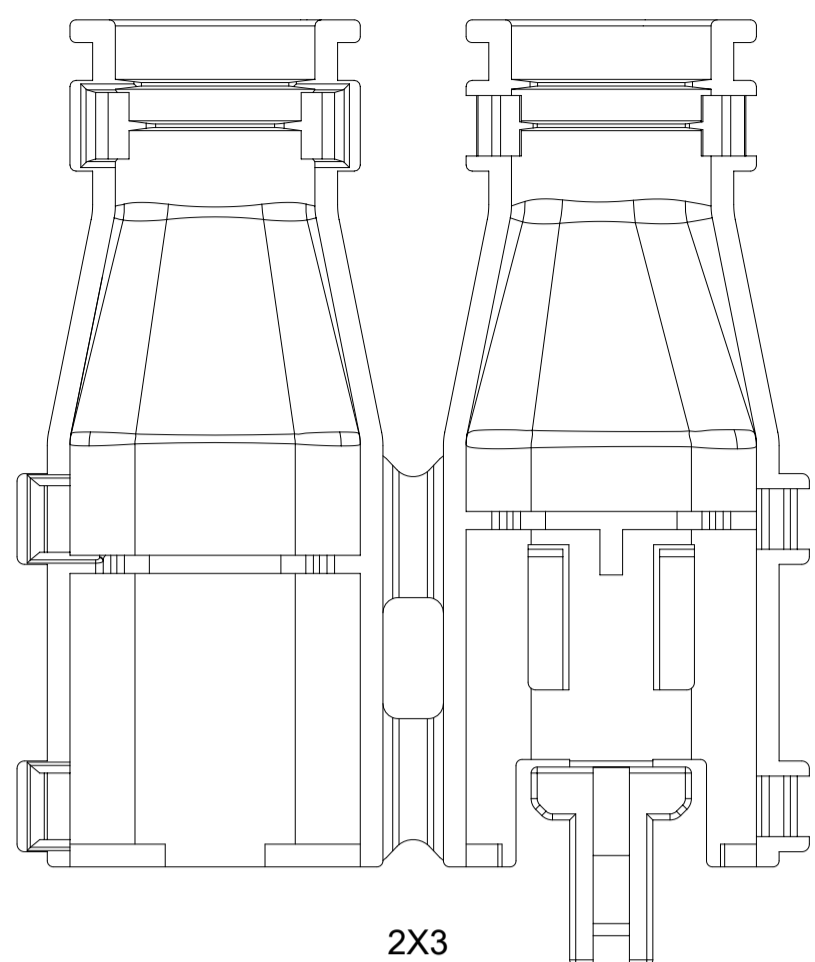

SHEET DESCRIPTION
CONFIGURATIONS

WITH RIB

WITHOUT RIB

WITH RIB

WITHOUT RIB

2X3
SCHLEMMER