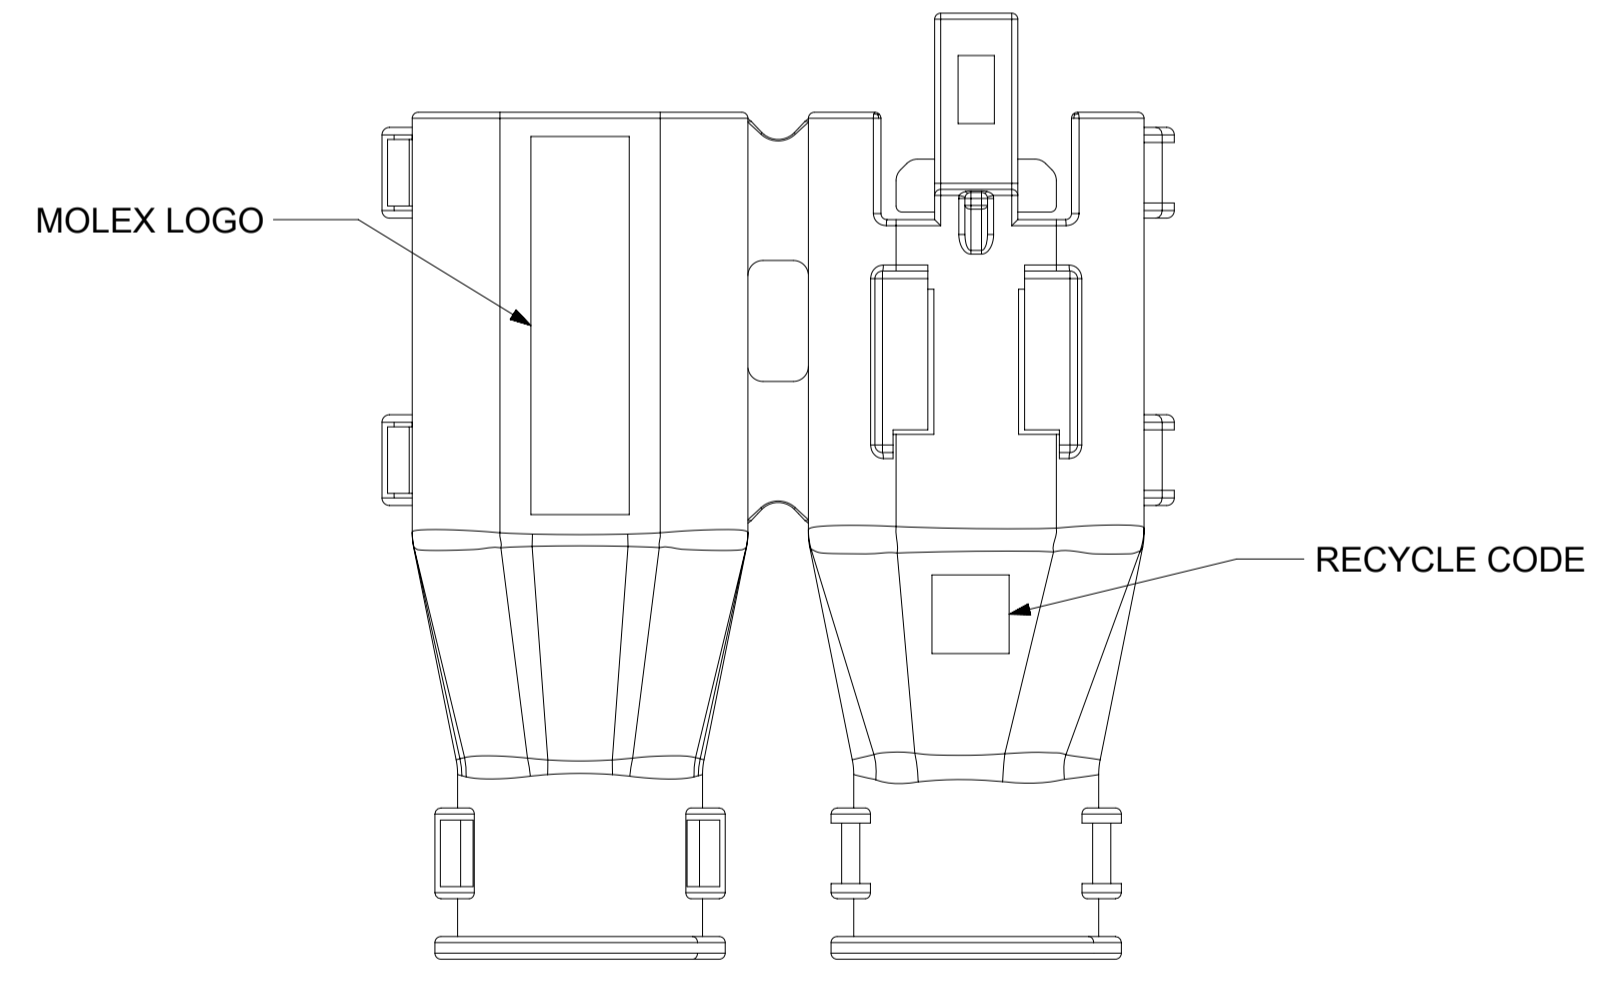

QUALITY SYMBOLS FA = 0 FE = 0 FE = 0 ▼ = 0 C = 0 ☒ = 0 ■ = 0 ∇ = 0	THIS DRAWING CONTAINS INFORMATION THAT IS PROPRIETARY TO MOLEX ELECTRONIC TECHNOLOGIES, LLC AND SHOULD NOT BE USED WITHOUT WRITTEN PERMISSION				GENERAL TOLERANCES (UNLESS SPECIFIED) ANGULAR TOL ± 3.0 ° 4 PLACES ± 3 PLACES ± 2 PLACES ± 0.1 1 PLACE ± 0.2 0 PLACES ± DRAFT WHERE APPLICABLE MUST REMAIN WITHIN DIMENSIONS	DIMENSION UNITS: mm SCALE: 2:1 DRWN BY: DAHALL DATE: 2013/03/19 CHK'D BY: [blank] DATE: [blank] APPR BY: VKOSHY DATE: 2013/04/08 DRAWING SIZE: A1 THIRD ANGLE PROJECTION		MX150 DUAL ROW BLADE BACKSHELLS	PRODUCT CUSTOMER DRAWING		
	EC NO: 638031 DRWN: PPALLAN CHKD: MVANSLAMBROU APPR: MVANSLAMBROU REV: B11	SERIES: 34950 MATERIAL NUMBER: [blank] CUSTOMER: GENERAL MARKET	DOCUMENT NUMBER: SD-34950-0001 DOC TYPE: PSD DOC PART: 001 SHEET NUMBER: 3 OF 4