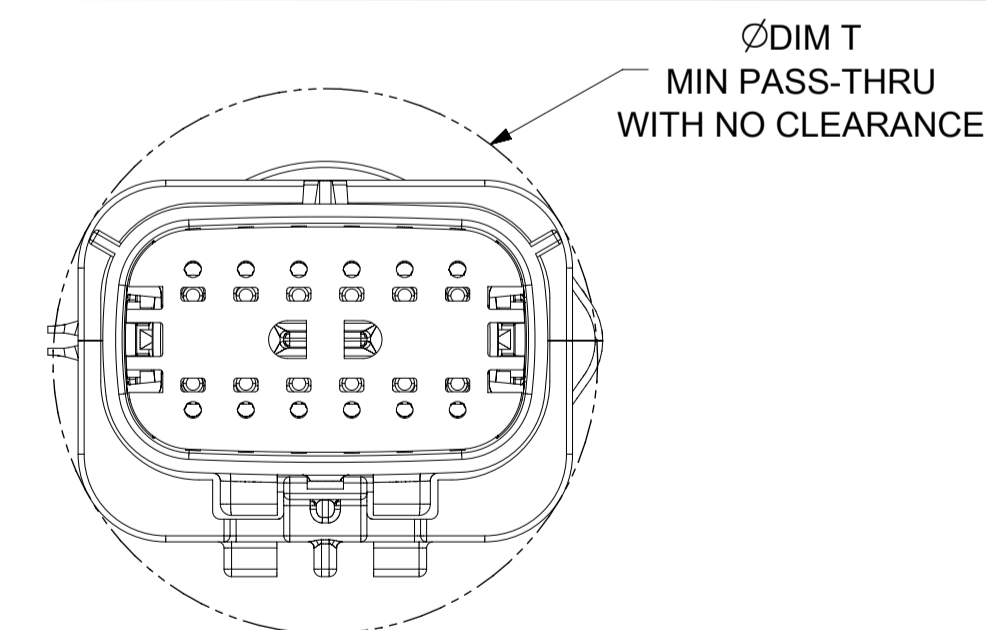

BLADE SEALED ASSEMBLY WITH BLADE BACKSHELL

SYMBOLS □ = 0 ▽ = 0	THIS DRAWING CONTAINS INFORMATION THAT IS PROPRIETARY TO MOLEX ELECTRONIC TECHNOLOGIES, LLC AND SHOULD NOT BE USED WITHOUT WRITTEN PERMISSION	DIMENSION UNITS	SCALE	CURRENT REV DESC:			molex
	mm	2:1	EC NO: 171650				
	GENERAL TOLERANCES (UNLESS SPECIFIED)			DRWN: PMANJUNATHAC 2018/01/03			MX150 BLADE DUAL ROW SEALED ASSEMBLY MAT SEAL
	ANGULAR TOL ± 1.0°			CHK'D: MVANSLAMBROU 2018/02/16			
	4 PLACES ±			APPR: MVANSLAMBROU 2018/02/16			
3 PLACES ±			INITIAL REVISION:			PRODUCT CUSTOMER DRAWING	
2 PLACES ± 0.1			DRWN: APROFFITT 2014/04/28			DOCUMENT NUMBER	DOC TYPE | DOC PART | REVISION
1 PLACE ± 0.2			APPR: VKOSHY 2014/05/14			SD-33482-0001	PSD | 001 | E2
0 PLACES ±			THIRD ANGLE PROJECTION			MATERIAL NUMBER	CUSTOMER
DRAFT WHERE APPLICABLE MUST REMAIN WITHIN DIMENSIONS			DRAWING			GENERAL MARKET	SHEET NUMBER
			A1-SIZE			33482	10 OF 11

DOCUMENT STATUS	P1	RELEASE DATE	2018/02/16	22:02:26