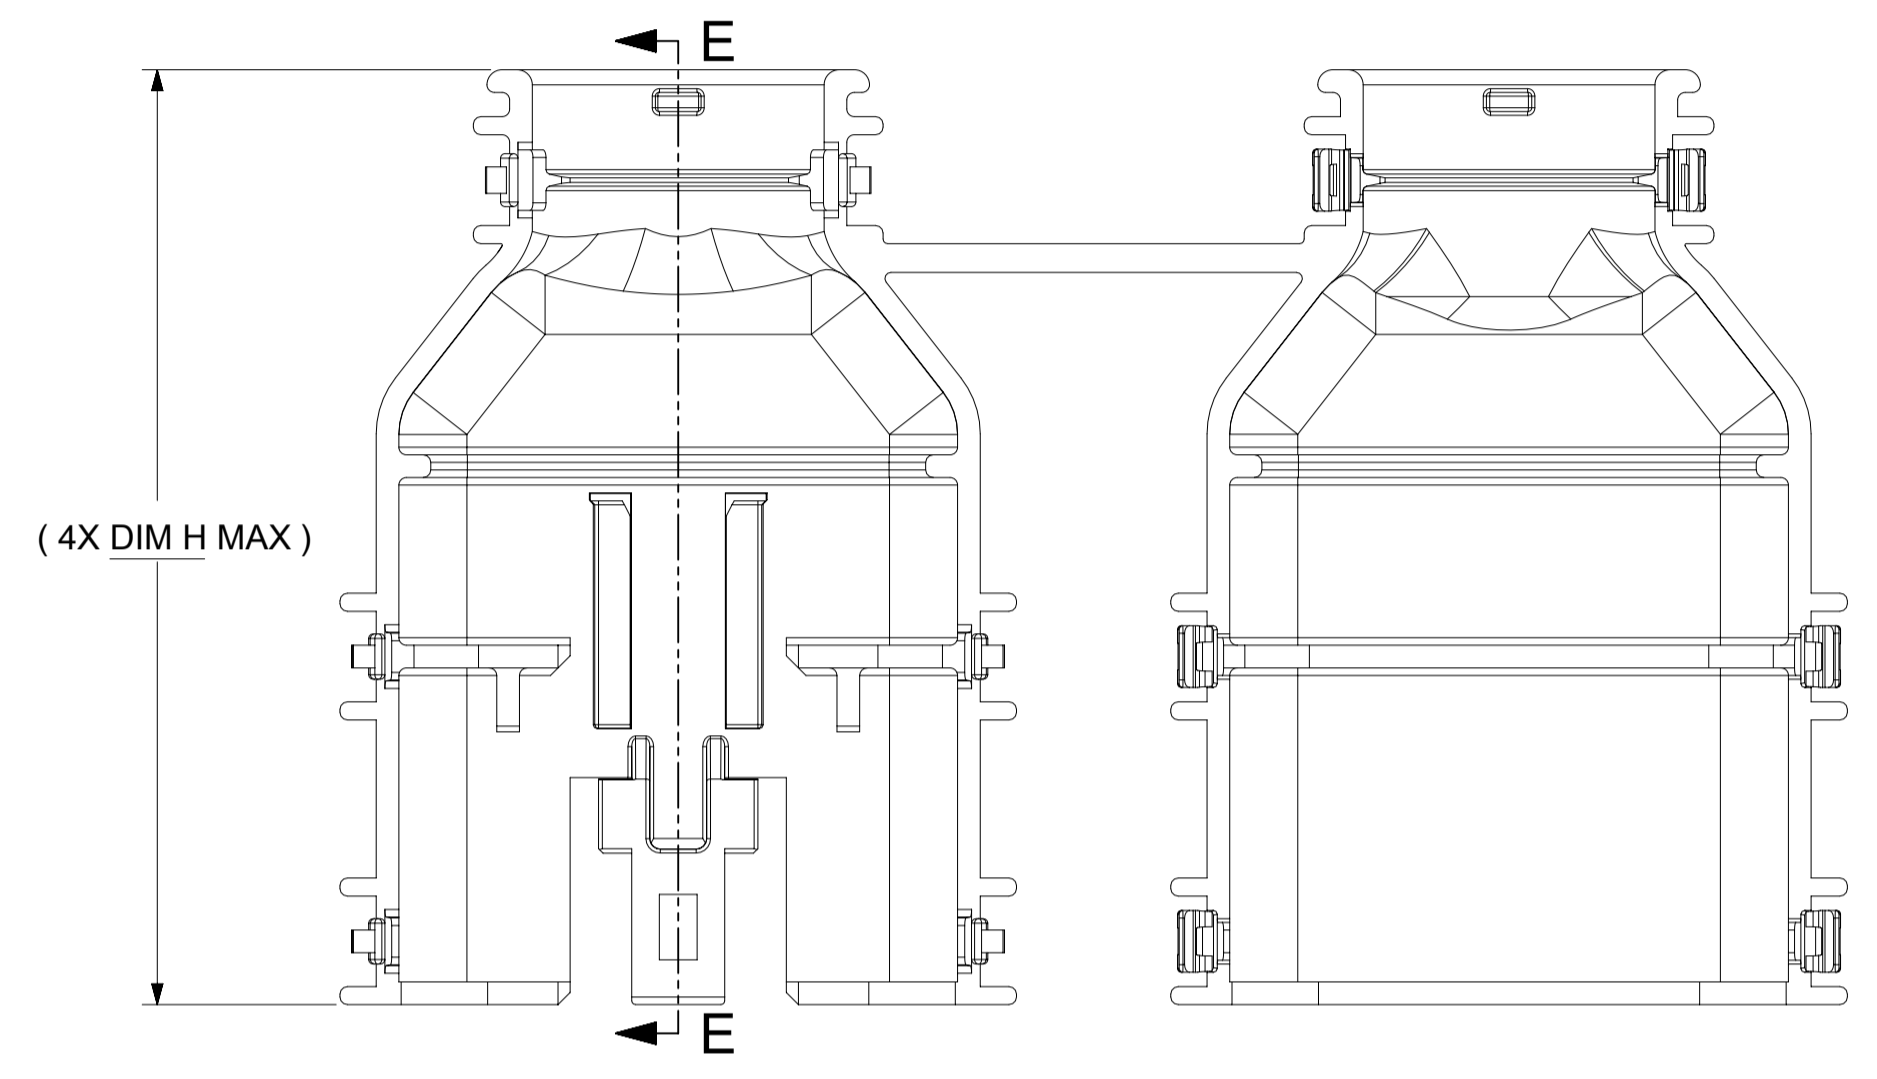

SHEET DESCRIPTION
MOLEX BACKSHELL DETAIL

DESCRIPTION	CHARTED DIMENSION						
	H	J	K	L	M	S	R
2X4, WITH RIB	53.56	16.10	0.80	N/A	N/A	16.10	1.35
2X4, WITHOUT RIB	53.56	16.10	N/A	3.60	5.10	16.10	N/A
2X8, WITH RIB	62.01	19.30	0.80	N/A	N/A	19.30	1.45
2X8, WITHOUT RIB	62.01	19.30	N/A	3.60	5.10	19.30	N/A
2X10, WITH RIB	62.01	19.30	0.80	N/A	N/A	19.30	1.45
2X10, WITHOUT RIB	62.01	19.30	N/A	3.60	5.10	19.30	N/A

SECTION E-E