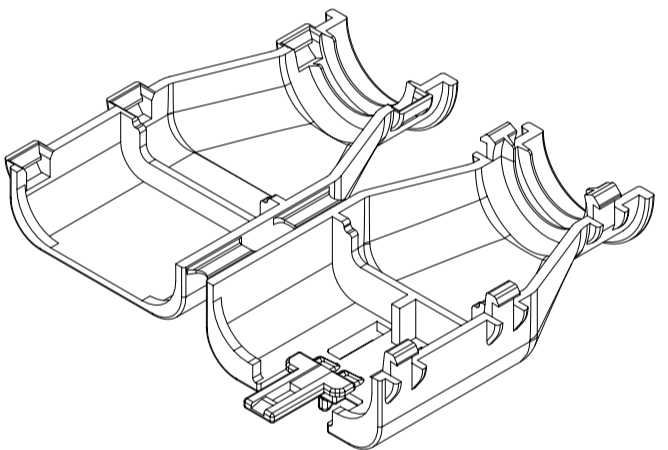

2X3 BLADE

2X4 BLADE

2X6 BLADE

2X8 BLADE

2X10 BLADE

B11	CHANGED DIMS ON SHEET 3 TO MATCH E DWG
B10	UPDATED BACKSHELL MANUFACTURER
B9	CHANGED PARTS STATUS TO SALEABLE
B8	ADDED BALLOON NO. 99
B7	UPDATED BALLOON NUMBERS
B6	UPDATED RIB AND WEDGE FEATURES
B4	UPDATED DIM 26 28 30 32
B3	UPDATED TOLERANCES
B2	ADDED BALLOONS & UPDATED BOM
B1	UPDATED NOTES
B	MIGRATION & ADDED MOLEX PART NUMBERS
A6	UPDATED BILL OF MATERIALS
A5	UPDATED STATUS COLUMN
A4	MINOR NOMENCLATURE CLEAN UP
A3	UPDATED VIEWSET & NOTES
A2	UPDATED REFERENCE DRAWINGS
A1	UPDATED NOTES
A	INITIAL RELEASE
REV	DESCRIPTION