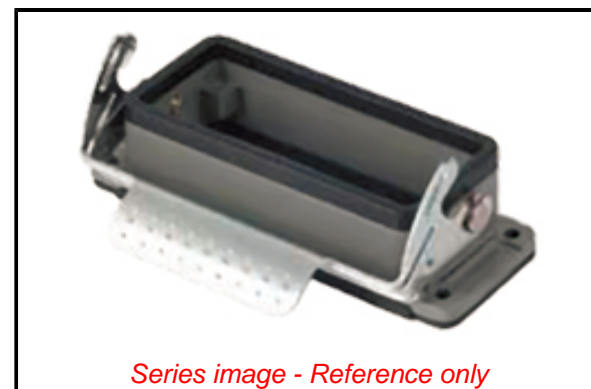

PLEASE CHECK WWW.MOLEX.COM FOR LATEST PART INFORMATION

Part Number: [0936010842](#)
Status: **Active**
Overview: GWconnect Heavy Duty Connectors (HDC)
Description: GWconnect STD - Standard, Single Lever Bulkhead Mount Housing, Die-cast Aluminum, with 1 Lever, with Gasket, Size 6B «44x27», Grey

Documents:

[Drawing (PDF)](#) [RoHS Certificate of Compliance (PDF)](#)

Agency Certification

CSA 256883
UL E249674

General

Product Family Industrial Connectors / Enclosures
Series [93601](#)
Component Size 6B «44x27»
Component Type Single Lever Bulkhead Housing
IP Rating IP66, IP69
Overview [GWconnect Heavy Duty Connectors (HDC)](#)
Product Category Heavy Duty Connectors
Product Name GWconnect
Standard ANSI/UL 50, ANSI/UL 50 E, CSA C22.2 No.94-1-2, EN 61984
Type STD
UPC 887191853192

Physical

Housing Coating Polyester Powder
Housing Color Grey RAL 7037
Lock to Mating Part Yes
Material - Gasket NBR
Material - Housing Die-cast Aluminum
Material - Lever Galvanized Steel
Mounting Style Bulkhead
Net Weight 103.300/g
Number of Levers 1
Packaging Type Bag
Thread Size N/A
Thread Type N/A

Electrical

Voltage - Maximum 500V

Material Info

Engineering Number 7806.6401.0

Reference - Drawing Numbers

Sales Drawing 936010842-000

Series image - Reference only

EU ELV

Not Relevant

EU RoHS

Compliant

REACH SVHC

Not Contained Per - ED/71/2019 (16 July 2019)

Halogen-Free

Status

Not Reviewed

For more information, please visit [Contact US](#)

China ROHS

ELV

RoHS Phthalates

China RoHS

Green Image

Not Relevant

Not Contained

Search Parts in this Series

[93601 Series](#)

Use With

Size 6B «44x27» S-D, S-DD, S-E, S-EE, S-EP, S-ES, S-HSB, S-ESHV, S-K, S-M, and S-EHV Inserts