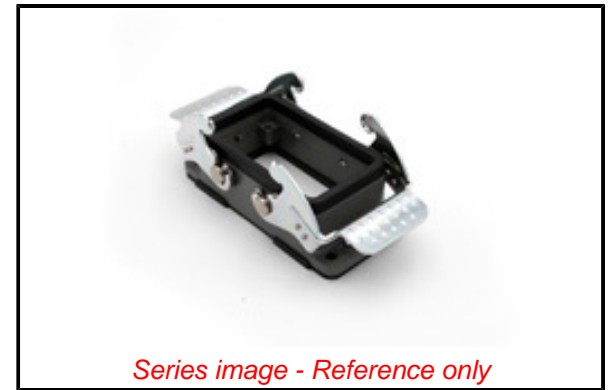

PLEASE CHECK WWW.MOLEX.COM FOR LATEST PART INFORMATION

Part Number: [0936011575](#)
Status: **Active**
Overview: GWconnect Heavy Duty Connectors (HDC)
Description: GWconnect STD - Standard, Double Lever Bulkhead Mount Housing, Die-cast Aluminum, with 2 Levers, with Gasket, Size 10B «57x27», Grey

Documents:

[RoHS Certificate of Compliance (PDF)](#)

Agency Certification

CSA 256883
UL E249674

General

Product Family Industrial Connectors / Enclosures
Series [93601](#)
Component Size 10B «57X27»
Component Type Double Lever Bulkhead Housing
IP Rating IP66, IP69
Overview [GWconnect Heavy Duty Connectors (HDC)](#)
Product Category Heavy Duty Connectors
Product Name GWconnect
Standard ANSI/UL 50, ANSI/UL 50 E, CSA C22.2 No.94-1-2, EN 61984
Type STD
UPC 887191834306

Physical

Housing Coating Polyester Powder
Housing Color Grey RAL 7037
Lock to Mating Part Yes
Material - Gasket NBR
Material - Housing Die-cast Aluminum
Material - Lever Galvanized Steel
Mounting Style Bulkhead
Net Weight 141.000/g
Number of Levers 2
Packaging Type Bag
Thread Size N/A
Thread Type N/A

Electrical

Voltage - Maximum 500V

Material Info

Engineering Number 7810.6412.0

Series image - Reference only

EU ELV

Not Relevant

EU RoHS

Compliant

REACH SVHC

Not Contained Per -
ED/71/2019 (16 July
2019)

Halogen-Free

Status

Not Reviewed

For more information, please visit [Contact US](#)

China ROHS

ELV

RoHS Phthalates

China RoHS

Green Image

Not Relevant

Not Contained

Search Parts in this Series

[93601](#) Series

Use With

Size 10B «57x27» S-D, S-DD, S-E, S-EE, S-EP, S-ES, S-HSB, S-ESHV, S-K, S-M, and S-EHV Inserts