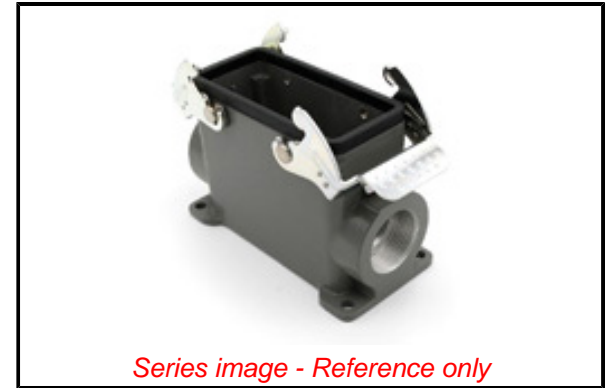

PLEASE CHECK WWW.MOLEX.COM FOR LATEST PART INFORMATION

Part Number: [0936013049](#)
Status: **Active**
Overview: GWconnect Heavy Duty Connectors (HDC)
Description: GWconnect STD - Standard, Double Lever Surface Mount Housing, Die-cast Aluminum, with 2 Levers, with Gasket, Size 16B «77x27», Pg21x2 Thread, High Construction, Grey

Documents:

[RoHS Certificate of Compliance (PDF)](#)

Agency Certification

CSA 256883
UL E249674

General

Product Family Industrial Connectors / Enclosures
Series [93601](#)
Component Size 16B «77X27»
Component Type Double Lever SMT Housing
IP Rating IP66, IP69
Overview [GWconnect Heavy Duty Connectors (HDC)](#)
Product Category Heavy Duty Connectors
Product Name GWconnect
Standard ANSI/UL 50, ANSI/UL 50 E, CSA C22.2 No.94-1-2, EN 61984
Type STD
UPC 887191867427

Physical

Housing Coating Polyester Powder
Housing Color Grey RAL 7037
Lock to Mating Part Yes
Material - Gasket NBR
Material - Housing Die-cast Aluminum
Material - Lever Galvanized Steel
Mounting Style Surface Mount
Net Weight 419.000/g
Number of Levers 2
Packaging Type Bag
Thread Size Pg21x2
Thread Type (Pg)

Electrical

Voltage - Maximum 500V

Material Info

Engineering Number 7816.7474.0

Series image - Reference only

EU ELV

Not Relevant

EU RoHS

Compliant

REACH SVHC

Not Reviewed

Halogen-Free

Status

Not Reviewed

For more information, please visit [Contact US](#)

China ROHS

ELV

RoHS Phthalates

China RoHS

Green Image

Not Relevant

Not Contained

Search Parts in this Series

[93601 Series](#)

Use With

Size 16B «77x27» S-D, S-DD, S-E, S-EE, S-EP, S-ES, S-HSB, S-ESHV, S-K, S-M, and S-EHV Inserts