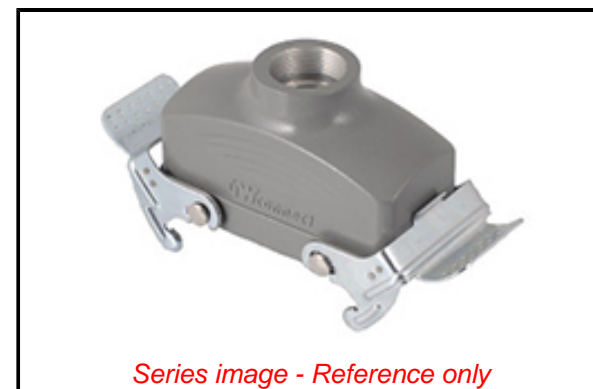

PLEASE CHECK WWW.MOLEX.COM FOR LATEST PART INFORMATION

Part Number: [0936013238](#)
Status: **Active**
Overview: GWconnect Heavy Duty Connectors (HDC)
Description: GWconnect STD - Standard, Double Lever Hood, Die-cast Aluminum, with 2 Levers, Top Entry, Size 24B «104x27», M25 Extended Thread, Grey

Documents:

[RoHS Certificate of Compliance (PDF)](#)

Agency Certification

CSA 256883
UL E249674

General

Product Family Industrial Connectors / Enclosures
Series [93601](#)
Color - Cable Jacket N/A
Component Size 24B «104X27»
Component Type Double Lever Hood
IP Rating IP66, IP69
Overview [GWconnect Heavy Duty Connectors (HDC)](#)
Product Category Heavy Duty Connectors
Product Name GWconnect
Standard ANSI/UL 50, ANSI/UL 50 E, CSA C22.2 No.94-1-2, EN 61984
Type STD
UPC 887191879116

Physical

Entry Location Top
Hood Coating Polyester Powder
Hood Color GREY RAL 7037
Lock to Mating Part Yes
Material - Hood Die-cast Aluminum
Material - Lever Galvanized Steel
Net Weight 268.000/g
Number of Levers 2
Packaging Type Bag
Thread Size M25
Thread Type (M) Metric

Electrical

Voltage - Maximum 500V

Material Info

Engineering Number 7824.5066.0

Series image - Reference only

EU ELV

Not Relevant

EU RoHS

Compliant

REACH SVHC

Not Contained Per - ED/71/2019 (16 July 2019)

Halogen-Free

Status

Not Reviewed

For more information, please visit [Contact US](#)

China ROHS

ELV

RoHS Phthalates

China RoHS

Green Image

Not Relevant

Not Contained

Search Parts in this Series

[93601 Series](#)

Use With

Size 24B «104x27» S-D, S-DD, S-E, S-EE, S-EP, S-ES, S-HSB, S-ESHV, S-K, S-M, and S-EHV Inserts