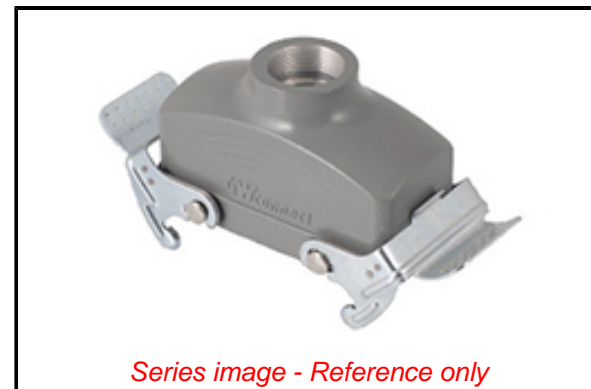

PLEASE CHECK WWW.MOLEX.COM FOR LATEST PART INFORMATION

Part Number: [0936013246](#)
Status: **Active**
Overview: GWconnect Heavy Duty Connectors (HDC)
Description: GWconnect STD - Standard, Double Lever Hood, Die-cast Aluminum, with 2 Levers, Top Entry, Size 24B «104x27», Pg21 Extended Thread, Grey

Documents:

[RoHS Certificate of Compliance (PDF)](#)

Agency Certification

CSA 256883
UL E249674

General

Product Family Industrial Connectors / Enclosures
Series [93601](#)
Color - Cable Jacket N/A
Component Size 24B «104X27»
Component Type Double Lever Hood
IP Rating IP66, IP69
Overview [GWconnect Heavy Duty Connectors (HDC)](#)
Product Category Heavy Duty Connectors
Product Name GWconnect
Standard ANSI/UL 50, ANSI/UL 50 E, CSA C22.2 No.94-1-2, EN 61984
Type STD
UPC 887191879383

Physical

Entry Location Top
Hood Coating Polyester Powder
Hood Color GREY RAL 7037
Lock to Mating Part Yes
Material - Hood Die-cast Aluminum
Material - Lever Galvanized Steel
Net Weight 234.200/g
Number of Levers 2
Packaging Type Bag
Thread Size Pg21
Thread Type (Pg)

Electrical

Voltage - Maximum 500V

Material Info

Engineering Number 7824.5068.0

EU ELV

Not Relevant

EU RoHS

Compliant

REACH SVHC

Not Contained Per - ED/71/2019 (16 July 2019)

Halogen-Free

Status

Not Reviewed

For more information, please visit [Contact US](#)

China ROHS

ELV

RoHS Phthalates

China RoHS

Green Image

Not Relevant

Not Contained

Search Parts in this Series

[93601 Series](#)

Use With

Size 24B «104x27» S-D, S-DD, S-E, S-EE, S-EP, S-ES, S-HSB, S-ESHV, S-K, S-M, and S-EHV Inserts