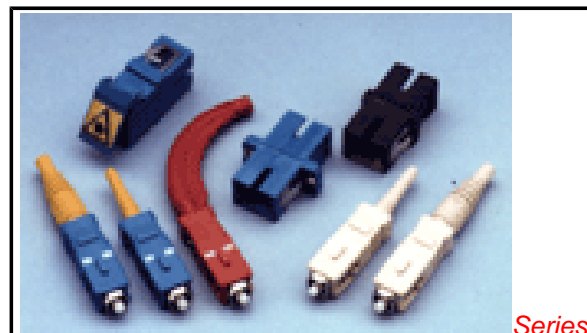

PLEASE CHECK WWW.MOLEX.COM FOR LATEST PART INFORMATION

Part Number: [1060327000](#)
Status: **Active**
Overview: [fiber optic product families](#)
Description: SC Connector, Singlemode, 127µm Ceramic Ferrule, 3.00mm (.118") Simplex Cable, Blue Housing, Yellow Boot, Tunable

Documents:

[Drawing \(PDF\)](#) [RoHS Certificate of Compliance \(PDF\)](#)

General

Product Family	Fiber Optic Connectors and Adapters
Series	106032
Adapter	N/A
Component Type	Connector
Mode	Singlemode
Overview	fiber optic product families
Product Name	SC

Physical

Alignment Sleeve	N/A
Boot	Straight
Ferrule Material	Ceramic
Mounting Style	N/A

Material Info

Old Part Number	860327000
-----------------	-----------

image - Reference only

Series

EU RoHS

**ELV and RoHS
Compliant**

Please visit the [Contact Us](#) section for any non-product compliance questions.

Search Parts in this Series

[106032Series](#)

Mates With

[106160](#) SC Simplex Adapter, Metal Alignment Sleeve, Screw Mount. [106167](#) SC Duplex Adapter, Ceramic Alignment Sleeve. [106171](#) SC Simplex Adapter, Metal Alignment Sleeve, Snap Mount