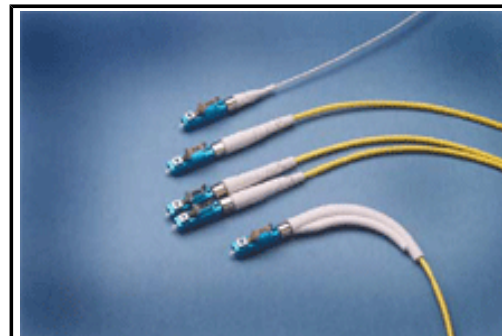

Physical

Alignment Sleeve	N/A
Angled Physical Contact (APC)	Yes
Ferrule Material	Ceramic
Gender	Plug
Mounting Style	N/A

Material Info

Old Part Number	86387-1302
-----------------	------------

Reference - Drawing Numbers

Sales Drawing	SD-106387-1302
---------------	----------------

image - Reference only

Series

EU RoHS

RoHS Compliant by Exemption

REACH SVHC

Not Reviewed

Low-Halogen Status