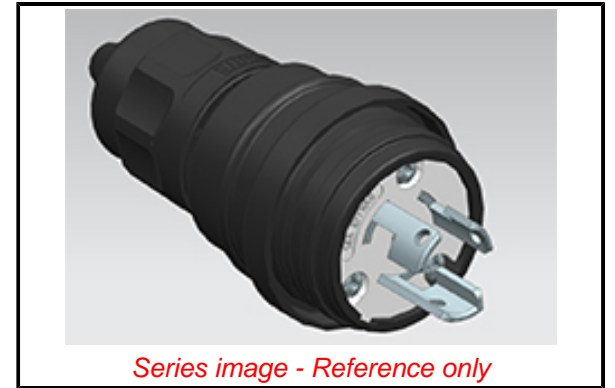

PLEASE CHECK WWW.MOLEX.COM FOR LATEST PART INFORMATION

Part Number: [1301460080](#)
Status: **Active**
Overview: [Watertite Wet-Location Wiring Solutions](#)
Description: Watertite Extreme Plug with Locking Blade, 2 Pole/3 Wire, NEMA L7-15, 277V, Cord Grip Body Size F2, Black, Silicone Husk

Documents:

[Drawing (PDF)](#) [Product Literature (PDF)](#)
[RoHS Certificate of Compliance (PDF)](#)

Agency Certification

CSA LR6837
UL E10176

General

Product Family [Wiring Devices](#)
Series [130146](#)
IP Rating [IP69K](#)
NEMA Configuration [NEMA L7-15](#)
Overview [Watertite Wet-Location Wiring Solutions](#)
Product Name [Watertite Extreme](#)
Receptacle Type [N/A](#)
Specialty [N/A](#)
Type [Plug](#)
UPC [78678871255](#)

Physical

Cord Grip Body Size [F2 1/2"](#)
Flange [No](#)
Flip Lid [No](#)
Gender [Male](#)
Length [N/A](#)
Locking Blade [Yes](#)
Net Weight [126.098/g](#)
Poles [2-pole/3-wire](#)

Electrical

Cord Type [N/A](#)
Current - Maximum per Contact [15.0A](#)
GFCI [No](#)
Lighted Connector [No](#)
Voltage - Maximum [277V](#)

Material Info

Engineering Number [24W34BLK](#)

Reference - Drawing Numbers

Sales Drawing [1301460079-000](#)

Series image - Reference only

EU ELV

Not Reviewed

EU RoHS

Not Reviewed

REACH SVHC

Not Reviewed

Halogen-Free

Status

Not Reviewed

For more information, please visit [Contact US](#)

China ROHS

Not Reviewed

ELV

Not Reviewed

RoHS Phthalates

Not Reviewed

Search Parts in this Series

[130146 Series](#)