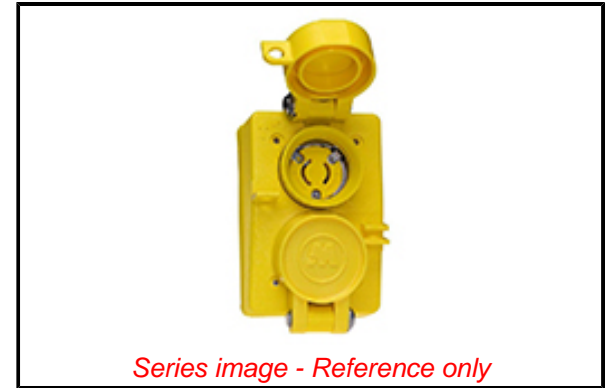

PLEASE CHECK WWW.MOLEX.COM FOR LATEST PART INFORMATION

Part Number: [1301460157](#)
Status: **Active**
Overview: [Watertite Wet-Location Wiring Solutions](#)
Description: Watertite Receptacle with Duplex Flip Coverplate, 2 Pole/2 Wire, NEMA-L2-20, 250V

Documents:

3D Model	RoHS Certificate of Compliance (PDF)
3D Model (PDF)	Product Literature (PDF)
Drawing (PDF)	

Agency Certification

CSA LR6837

General

Product Family	Wiring Devices
Series	130146
IP Rating	IP67
NEMA Configuration	NEMA L2-20
Overview	Watertite Wet-Location Wiring Solutions
Product Name	Watertite
Receptacle Type	Single
Specialty	N/A
Type	Receptacle
UPC	78678871459

Physical

Flange	No
Flip Lid	No
Gender	Female
Length	N/A
Locking Blade	Yes
Poles	2-pole/2-wire

Electrical

Cord Type	N/A
Current - Maximum per Contact	20.0A
GFCI	No
Lighted Connector	No
Voltage - Maximum	250V

Material Info

Engineering Number 67W07DPLX

Reference - Drawing Numbers

Sales Drawing 1301460157-000

EU ELV

Not Reviewed

EU RoHS

Not Reviewed