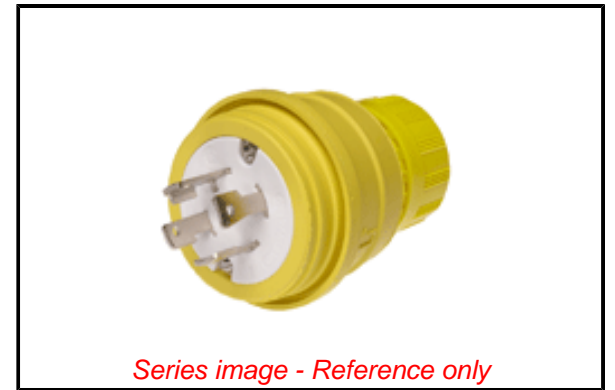

PLEASE CHECK WWW.MOLEX.COM FOR LATEST PART INFORMATION

Part Number: [1301470079](#)
Status: **Active**
Overview: [Watertite Wet-Location Wiring Solutions](#)
Description: Watertite Plug with Locking Blade, 3 Pole/4 Wire, NEMA L15-30, 3ø 250V, Cord Grip Body Size F4

Documents:

[RoHS Certificate of Compliance (PDF)](#)   [Product Literature (PDF)](#)

Agency Certification

CSA   LR6837
UL   E10176

General

Product Family   Wiring Devices
Series   [130147](#)
IP Rating   IP67
NEMA Configuration   NEMA L15-30
Overview   [Watertite Wet-Location Wiring Solutions](#)
Product Name   Watertite
Receptacle Type   N/A
Specialty   N/A
Type   Plug
UPC   78678871233

Physical

Cord Grip Body Size   F4 1"
Flange   No
Flip Lid   No
Gender   Male
Length   N/A
Locking Blade   Yes
Net Weight   295.741/g
Poles   3-pole/4-wire

Electrical

Cord Type   N/A
Current - Maximum per Contact   30.0A
GFCI   No
Lighted Connector   No
Voltage - Maximum   3Ø 250V

Material Info

Engineering Number   28W75

EU ELV

Not Relevant

EU RoHS

Not Reviewed

REACH SVHC

Not Reviewed

Halogen-Free

Status

Not Reviewed

For more information, please visit [Contact US](#)

China ROHS

Not Reviewed

ELV

Not Relevant

RoHS Phthalates

Not Reviewed

Search Parts in this Series

[130147 Series](#)

PLEASE CHECK WWW.MOLEX.COM FOR LATEST PART INFORMATION