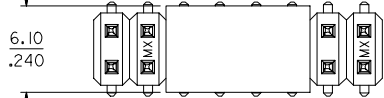

13 12 11 10 9 8 7 6 5 4 3 2 1

**OPTIONAL  
PICK AND PLACE CAP**  
SEE NOTES 4 & 9.

**PEG OPTIONS**

P.C. BOARD PAD LAYOUT  
AT ENDS FOR NO PEG VERSION.

**ROW "A"**  
**ROW "B"**

USED TO LOCATE VOIDED CIRCUITS

**NOTES:**

- MATERIALS: INSULATOR: GLASS FILLED LIQUID CRYSTAL POLYMER (LCP), UL94 V-0, COLOR: BLACK  
TERMINAL: PHOSPHOR BRONZE
- FINISH:  
TIN - 0.00381/.000150 MINIMUM TIN OVER NICKEL OVERALL.  
15 GOLD - 0.00038/.000015 MINIMUM GOLD IN SELECT AREA OVER 0.00191/.000075 MINIMUM TIN IN SELECT AREA OVER NICKEL OVERALL.  
30 GOLD - 0.00076/.000030 MINIMUM GOLD IN SELECT AREA OVER 0.00191/.000075 MINIMUM TIN IN SELECT AREA OVER NICKEL OVERALL.  
50 GOLD - 0.00127/.000050 MINIMUM GOLD IN SELECT AREA OVER 0.00254/.000100 MINIMUM TIN IN SELECT AREA OVER NICKEL OVERALL.  
\* THE PRIMARY SHIPPING CARTON WILL BE LABELED "COMPLIANT TO RoHS DIRECTIVE 2002/95/EC AND ELV ANNEX II OF DIRECTIVE 2000/53/EC". CARTONS WITHOUT THIS LABEL MAY CONTAIN PRODUCT WITH LEAD.
- PART TO CONFORM TO PS-71308.
- PACKAGING (SEE CHARTS):  
BULK: PER PK-70873-0353  
TUBES: PER PK-70873-0041.  
FOR 71308-82\*\* IN TUBES: PER PK-70873-042.  
PICK-N-PLACE: W/ VAC CAPS IN TUBES PER PK-70873-0691  
TAPE AND REEL: WITH VAC CAPS PER PK-70873-0805.  
SEE SHEET 3 FOR TAPE & REEL PRODUCT WITH SHALLOW POCKET REQUIREMENTS.
- TYP. DIMENSIONS FOR LANDS SURROUNDING HOLES FOR RETENTION PEGS.
- PIN SOLDERABILITY PER MOLEX SPEC, ES-152.
- SEE SHEETS 2-5 FOR CHARTED DIMS., PART/EDP NO'S, AND VOIDED CIRCUITS.
- PIN PUSHOUT FORCE: 3 LBS. MINIMUM.
- PICK-N-PLACE CAPS WILL BE PLACED SO THAT VACUUM PICK UP AREA WILL BE IN CENTER OF PART.
- COPLANARITY FOR CIRCUIT SIZES UP TO 40 IS 0.15 MM/0.006 INCH. FOR CIRCUIT SIZES 42 AND LARGER, CONTACT MOLEX SALES DEPARTMENT.
- THIS PART CONFORMS TO CLASS B REQUIREMENTS OF COSMETIC SPECIFICATION PS-45499-002.