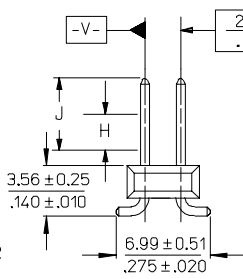

13 12 11 10 9 8 7 6 5 4 3 2 1

**OPTIONAL  
PICK AND PLACE CAP**  
SEE NOTES 4 & 9.

**PEG OPTIONS**

P.C. BOARD PAD LAYOUT  
AT ENDS FOR NO PEG VERSION.

**ROW "A"**  
**ROW "B"**

USED TO LOCATE VOIDED CIRCUITS

**NOTES:**

- MATERIALS: INSULATOR: GLASS FILLED LIQUID CRYSTAL POLYMER (LCP), UL94 V-0, COLOR: BLACK  
TERMINAL: PHOSPHOR BRONZE
- FINISH:  
TIN - 0.00381/.000150 MINIMUM TIN OVER NICKEL OVERALL.  
15 GOLD - 0.00038/.000015 MINIMUM GOLD IN SELECT AREA OVER 0.00191/.000075 MINIMUM TIN IN SELECT AREA OVER NICKEL OVERALL.  
30 GOLD - 0.00076/.000030 MINIMUM GOLD IN SELECT AREA OVER 0.00191/.000075 MINIMUM TIN IN SELECT AREA OVER NICKEL OVERALL.  
50 GOLD - 0.00127/.000050 MINIMUM GOLD IN SELECT AREA OVER 0.00254/.000100 MINIMUM TIN IN SELECT AREA OVER NICKEL OVERALL.  
\* THE PRIMARY SHIPPING CARTON WILL BE LABELED "COMPLIANT TO RoHS DIRECTIVE 2002/95/EC AND ELV ANNEX II OF DIRECTIVE 2000/53/EC". CARTONS WITHOUT THIS LABEL MAY CONTAIN PRODUCT WITH LEAD.
- PART TO CONFORM TO PS-71308.
- PACKAGING (SEE CHARTS):  
BULK: PER PK-70873-0353  
TUBES: PER PK-70873-0041.  
FOR 71308-82\*\* IN TUBES: PER PK-70873-042.  
PICK-N-PLACE: W/ VAC CAPS IN TUBES PER PK-70873-0691  
TAPE AND REEL: WITH VAC CAPS PER PK-70873-0805.  
SEE SHEET 3 FOR TAPE & REEL PRODUCT WITH SHALLOW POCKET REQUIREMENTS.
- TYP. DIMENSIONS FOR LANDS SURROUNDING HOLES FOR RETENTION PEGS.
- PIN SOLDERABILITY PER MOLEX SPEC, ES-152.
- SEE SHEETS 2-5 FOR CHARTED DIMS., PART/EDP NO'S, AND VOIDED CIRCUITS.
- PIN PUSHOUT FORCE: 3 LBS. MINIMUM.
- PICK-N-PLACE CAPS WILL BE PLACED SO THAT VACUUM PICK UP AREA WILL BE IN CENTER OF PART.
- COPLANARITY FOR CIRCUIT SIZES UP TO 40 IS 0.15 MM/0.006 INCH. FOR CIRCUIT SIZES 42 AND LARGER, CONTACT MOLEX SALES DEPARTMENT.
- THIS PART CONFORMS TO CLASS B REQUIREMENTS OF COSMETIC SPECIFICATION PS-45499-002.