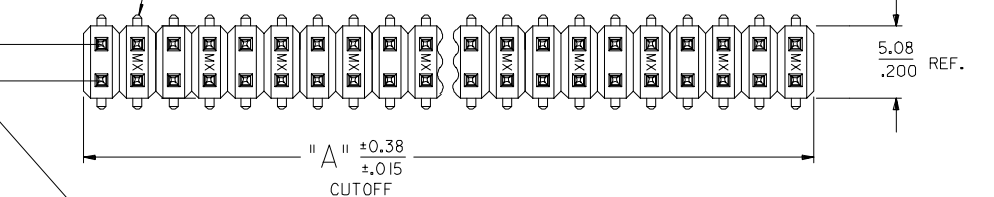

13 12 11 10 9 8 7 6 5 4 3 2 1

**OPTIONAL  
PICK AND PLACE CAP**  
SEE NOTES 4 & 9.

**PEG OPTIONS**

P.C. BOARD PAD LAYOUT  
AT ENDS FOR NO PEG VERSION.

**ROW "A"**  
**ROW "B"**

USED TO LOCATE VOIDED CIRCUITS

**NOTES:**

- MATERIALS: INSULATOR: GLASS FILLED LIQUID CRYSTAL POLYMER (LCP), UL94 V-0, COLOR: BLACK  
TERMINAL: PHOSPHOR BRONZE
- FINISH:  
TIN - 0.00381/.000150 MINIMUM TIN OVER NICKEL OVERALL.  
15 GOLD - 0.00038/.000015 MINIMUM GOLD IN SELECT AREA OVER 0.00191/.000075 MINIMUM TIN IN SELECT AREA OVER NICKEL OVERALL.  
30 GOLD - 0.00076/.000030 MINIMUM GOLD IN SELECT AREA OVER 0.00191/.000075 MINIMUM TIN IN SELECT AREA OVER NICKEL OVERALL.  
50 GOLD - 0.00127/.000050 MINIMUM GOLD IN SELECT AREA OVER 0.00254/.000100 MINIMUM TIN IN SELECT AREA OVER NICKEL OVERALL.  
\* THE PRIMARY SHIPPING CARTON WILL BE LABELED "COMPLIANT TO RoHS DIRECTIVE 2002/95/EC AND ELV ANNEX II OF DIRECTIVE 2000/53/EC". CARTONS WITHOUT THIS LABEL MAY CONTAIN PRODUCT WITH LEAD.
- PART TO CONFORM TO PS-71308.
- PACKAGING (SEE CHARTS):  
BULK: PER PK-70873-0353  
TUBES: PER PK-70873-0041.  
FOR 71308-82\*\* IN TUBES: PER PK-70873-042.  
PICK-N-PLACE: W/ VAC CAPS IN TUBES PER PK-70873-0691  
TAPE AND REEL: WITH VAC CAPS PER PK-70873-0805.  
SEE SHEET 3 FOR TAPE & REEL PRODUCT WITH SHALLOW POCKET REQUIREMENTS.
- TYP. DIMENSIONS FOR LANDS SURROUNDING HOLES FOR RETENTION PEGS.
- PIN SOLDERABILITY PER MOLEX SPEC, ES-152.
- SEE SHEETS 2-5 FOR CHARTED DIMS., PART/EDP NO'S, AND VOIDED CIRCUITS.
- PIN PUSHOUT FORCE: 3 LBS. MINIMUM.
- PICK-N-PLACE CAPS WILL BE PLACED SO THAT VACUUM PICK UP AREA WILL BE IN CENTER OF PART.
- COPLANARITY FOR CIRCUIT SIZES UP TO 40 IS 0.15 MM/0.006 INCH. FOR CIRCUIT SIZES 42 AND LARGER, CONTACT MOLEX SALES DEPARTMENT.
- THIS PART CONFORMS TO CLASS B REQUIREMENTS OF COSMETIC SPECIFICATION PS-45499-002.