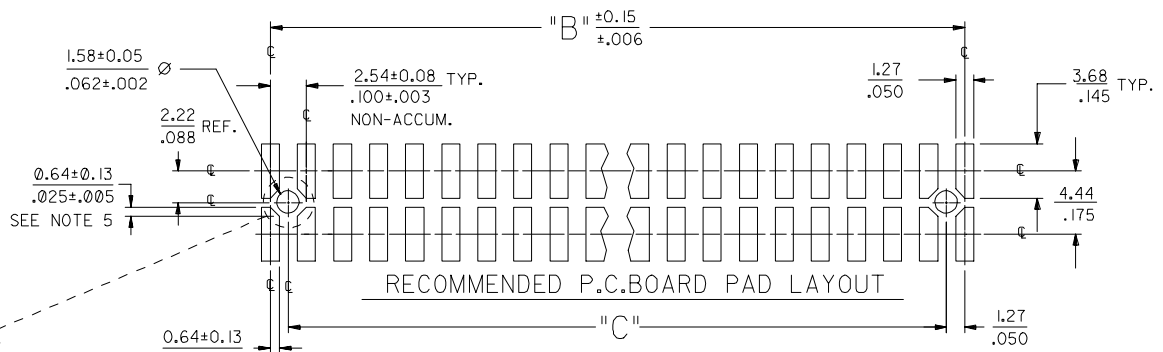

13 12 11 10 9 8 7 6 5 4 3 2 1

**OPTIONAL  
PICK AND PLACE CAP**  
SEE NOTES 4 & 9.

**PEG OPTIONS**

P.C. BOARD PAD LAYOUT  
AT ENDS FOR NO PEG VERSION.

**ROW "A"**  
**ROW "B"**

USED TO LOCATE VOIDED CIRCUITS

**NOTES:**

- MATERIALS: INSULATOR: GLASS FILLED LIQUID CRYSTAL POLYMER (LCP), UL94 V-0, COLOR: BLACK  
TERMINAL: PHOSPHOR BRONZE
- FINISH:  
TIN - 0.00381/.000150 MINIMUM TIN OVER NICKEL OVERALL.  
15 GOLD - 0.00038/.000015 MINIMUM GOLD IN SELECT AREA OVER 0.00191/.000075 MINIMUM TIN IN SELECT AREA OVER NICKEL OVERALL.  
30 GOLD - 0.00076/.000030 MINIMUM GOLD IN SELECT AREA OVER 0.00191/.000075 MINIMUM TIN IN SELECT AREA OVER NICKEL OVERALL.  
50 GOLD - 0.00127/.000050 MINIMUM GOLD IN SELECT AREA OVER 0.00254/.000100 MINIMUM TIN IN SELECT AREA OVER NICKEL OVERALL.  
\* THE PRIMARY SHIPPING CARTON WILL BE LABELED "COMPLIANT TO RoHS DIRECTIVE 2002/95/EC AND ELV ANNEX II OF DIRECTIVE 2000/53/EC". CARTONS WITHOUT THIS LABEL MAY CONTAIN PRODUCT WITH LEAD.
- PART TO CONFORM TO PS-71308.
- PACKAGING (SEE CHARTS):  
BULK: PER PK-70873-0353  
TUBES: PER PK-70873-0041.  
FOR 71308-82\*\* IN TUBES: PER PK-70873-042.  
PICK-N-PLACE: W/ VAC CAPS IN TUBES PER PK-70873-0691  
TAPE AND REEL: WITH VAC CAPS PER PK-70873-0805.  
SEE SHEET 3 FOR TAPE & REEL PRODUCT WITH SHALLOW POCKET REQUIREMENTS.
- TYP. DIMENSIONS FOR LANDS SURROUNDING HOLES FOR RETENTION PEGS.
- PIN SOLDERABILITY PER MOLEX SPEC, ES-152.
- SEE SHEETS 2-5 FOR CHARTED DIMS., PART/EDP NO'S, AND VOIDED CIRCUITS.
- PIN PUSHOUT FORCE: 3 LBS. MINIMUM.
- PICK-N-PLACE CAPS WILL BE PLACED SO THAT VACUUM PICK UP AREA WILL BE IN CENTER OF PART.
- COPLANARITY FOR CIRCUIT SIZES UP TO 40 IS 0.15 MM/0.006 INCH. FOR CIRCUIT SIZES 42 AND LARGER, CONTACT MOLEX SALES DEPARTMENT.
- THIS PART CONFORMS TO CLASS B REQUIREMENTS OF COSMETIC SPECIFICATION PS-45499-002.