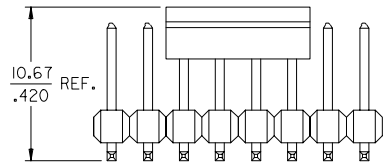

13 12 11 10 9 8 7 6 5 4 3 2 1

**OPTIONAL  
PICK AND PLACE CAP**  
SEE NOTES 4 & 9.

**PEG OPTIONS**

P.C. BOARD PAD LAYOUT  
AT ENDS FOR NO PEG VERSION.

**ROW "A"**  
**ROW "B"**

USED TO LOCATE VOIDED CIRCUITS

**NOTES:**

- MATERIALS: INSULATOR: GLASS FILLED LIQUID CRYSTAL POLYMER (LCP), UL94 V-0, COLOR: BLACK  
TERMINAL: PHOSPHOR BRONZE
- FINISH:  
TIN - 0.00381/.000150 MINIMUM TIN OVER NICKEL OVERALL.  
15 GOLD - 0.00038/.000015 MINIMUM GOLD IN SELECT AREA OVER 0.00191/.000075 MINIMUM TIN IN SELECT AREA OVER NICKEL OVERALL.  
30 GOLD - 0.00076/.000030 MINIMUM GOLD IN SELECT AREA OVER 0.00191/.000075 MINIMUM TIN IN SELECT AREA OVER NICKEL OVERALL.  
50 GOLD - 0.00127/.000050 MINIMUM GOLD IN SELECT AREA OVER 0.00254/.000100 MINIMUM TIN IN SELECT AREA OVER NICKEL OVERALL.  
\* THE PRIMARY SHIPPING CARTON WILL BE LABELED "COMPLIANT TO RoHS DIRECTIVE 2002/95/EC AND ELV ANNEX II OF DIRECTIVE 2000/53/EC". CARTONS WITHOUT THIS LABEL MAY CONTAIN PRODUCT WITH LEAD.
- PART TO CONFORM TO PS-71308.
- PACKAGING (SEE CHARTS):  
BULK: PER PK-70873-0353  
TUBES: PER PK-70873-0041.  
FOR 71308-82\*\* IN TUBES: PER PK-70873-042.  
PICK-N-PLACE: W/ VAC CAPS IN TUBES PER PK-70873-0691  
TAPE AND REEL: WITH VAC CAPS PER PK-70873-0805.  
SEE SHEET 3 FOR TAPE & REEL PRODUCT WITH SHALLOW POCKET REQUIREMENTS.
- TYP. DIMENSIONS FOR LANDS SURROUNDING HOLES FOR RETENTION PEGS.
- PIN SOLDERABILITY PER MOLEX SPEC, ES-152.
- SEE SHEETS 2-5 FOR CHARTED DIMS., PART/EDP NO'S, AND VOIDED CIRCUITS.
- PIN PUSHOUT FORCE: 3 LBS. MINIMUM.
- PICK-N-PLACE CAPS WILL BE PLACED SO THAT VACUUM PICK UP AREA WILL BE IN CENTER OF PART.
- COPLANARITY FOR CIRCUIT SIZES UP TO 40 IS 0.15 MM/0.006 INCH. FOR CIRCUIT SIZES 42 AND LARGER, CONTACT MOLEX SALES DEPARTMENT.
- THIS PART CONFORMS TO CLASS B REQUIREMENTS OF COSMETIC SPECIFICATION PS-45499-002.