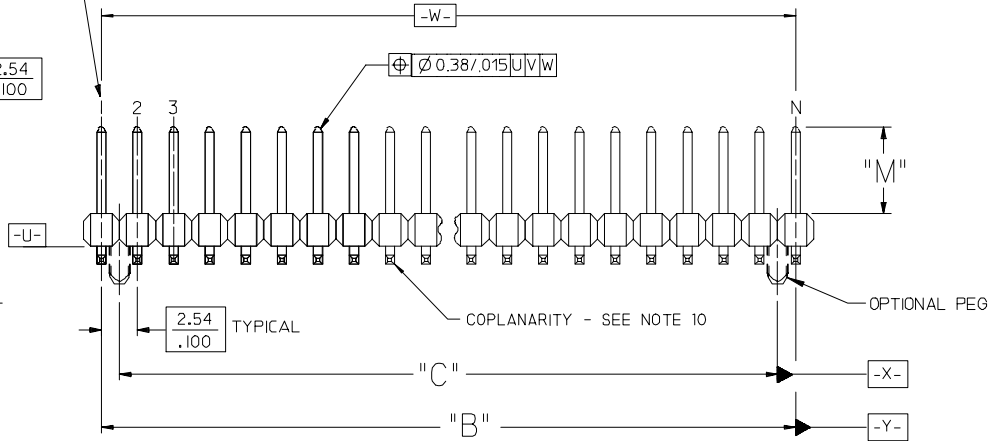

13 12 11 10 9 8 7 6 5 4 3 2 1

**OPTIONAL  
PICK AND PLACE CAP**  
SEE NOTES 4 & 9.

**PEG OPTIONS**

P.C. BOARD PAD LAYOUT  
AT ENDS FOR NO PEG VERSION.

**ROW "A"**  
**ROW "B"**

USED TO LOCATE VOIDED CIRCUITS

**NOTES:**

- MATERIALS: INSULATOR: GLASS FILLED LIQUID CRYSTAL POLYMER (LCP), UL94 V-0, COLOR: BLACK  
TERMINAL: PHOSPHOR BRONZE
- FINISH:  
TIN - 0.00381/.000150 MINIMUM TIN OVER NICKEL OVERALL.  
15 GOLD - 0.00038/.000015 MINIMUM GOLD IN SELECT AREA OVER 0.00191/.000075 MINIMUM TIN IN SELECT AREA OVER NICKEL OVERALL.  
30 GOLD - 0.00076/.000030 MINIMUM GOLD IN SELECT AREA OVER 0.00191/.000075 MINIMUM TIN IN SELECT AREA OVER NICKEL OVERALL.  
50 GOLD - 0.00127/.000050 MINIMUM GOLD IN SELECT AREA OVER 0.00254/.000100 MINIMUM TIN IN SELECT AREA OVER NICKEL OVERALL.  
\* THE PRIMARY SHIPPING CARTON WILL BE LABELED "COMPLIANT TO RoHS DIRECTIVE 2002/95/EC AND ELV ANNEX II OF DIRECTIVE 2000/53/EC". CARTONS WITHOUT THIS LABEL MAY CONTAIN PRODUCT WITH LEAD.
- PART TO CONFORM TO PS-71308.
- PACKAGING (SEE CHARTS):  
BULK: PER PK-70873-0353  
TUBES: PER PK-70873-0041.  
FOR 71308-82\*\* IN TUBES: PER PK-70873-042.  
PICK-N-PLACE: W/ VAC CAPS IN TUBES PER PK-70873-0691  
TAPE AND REEL: WITH VAC CAPS PER PK-70873-0805.  
SEE SHEET 3 FOR TAPE & REEL PRODUCT WITH SHALLOW POCKET REQUIREMENTS.
- TYP. DIMENSIONS FOR LANDS SURROUNDING HOLES FOR RETENTION PEGS.
- PIN SOLDERABILITY PER MOLEX SPEC, ES-152.
- SEE SHEETS 2-5 FOR CHARTED DIMS., PART/EDP NO'S, AND VOIDED CIRCUITS.
- PIN PUSHOUT FORCE: 3 LBS. MINIMUM.
- PICK-N-PLACE CAPS WILL BE PLACED SO THAT VACUUM PICK UP AREA WILL BE IN CENTER OF PART.
- COPLANARITY FOR CIRCUIT SIZES UP TO 40 IS 0.15 MM/0.006 INCH. FOR CIRCUIT SIZES 42 AND LARGER, CONTACT MOLEX SALES DEPARTMENT.
- THIS PART CONFORMS TO CLASS B REQUIREMENTS OF COSMETIC SPECIFICATION PS-45499-002.