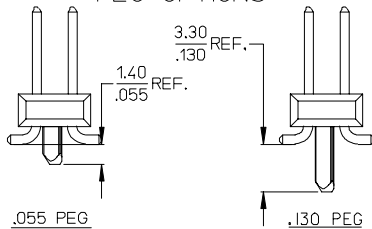

PEG OPTIONS