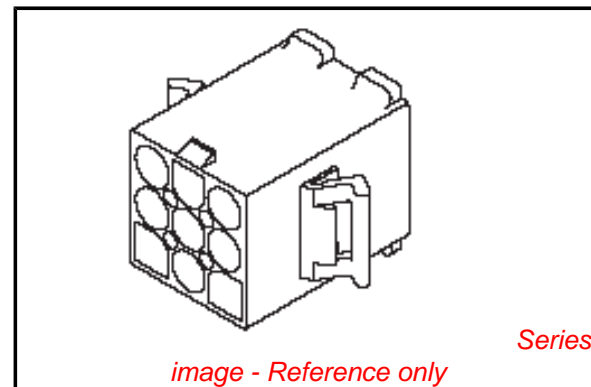

**PLEASE CHECK WWW.MOLEX.COM FOR LATEST PART INFORMATION**

**Part Number:** [19-09-2158](#)  
**Status:** **Active**  
**Overview:** Standard .093" Pin and Socket Connectors  
**Description:** 2.36mm Diameter Standard .093" Pin and Socket Plug Housing with Positive Latch, UL 94V-2, with Panel Mount, 15 Circuits

**Documents:**

[3D Model](#) [RoHS Certificate of Compliance \(PDF\)](#)  
[Drawing \(PDF\)](#)

**Agency Certification**

CSA LR19980  
 UL E29179

**General**

Product Family Crimp Housings  
 Series [3191](#)  
 Application Power, Wire-to-Wire  
 Comments Polarized to Mating Part  
 Overview [Standard .093" Pin and Socket Connectors](#)  
 Product Name Standard .093"  
 UPC 800753594296

**Physical**

Circuits (maximum) 15  
 Circuits Detail 3x5  
 Color - Resin Natural  
 Flammability 94V-2  
 Gender Plug  
 Glow-Wire Compliant No  
 Keying to Mating Part None  
 Lock to Mating Part Yes  
 Material - Resin Nylon  
 Number of Rows 3  
 Packaging Type Bag  
 Panel Mount Yes  
 Pitch - Mating Interface 6.70mm  
 Polarized to Mating Part Yes  
 Stackable No  
 Temperature Range - Operating -40°C to +105°C

**Electrical**

Current - Maximum per Contact 6A

**Material Info**

Old Part Number 3191-15P

**EU RoHS**

**ELV and RoHS  
 Compliant**  
**REACH SVHC  
 Not Reviewed**  
**Low-Halogen Status  
 Not Reviewed**