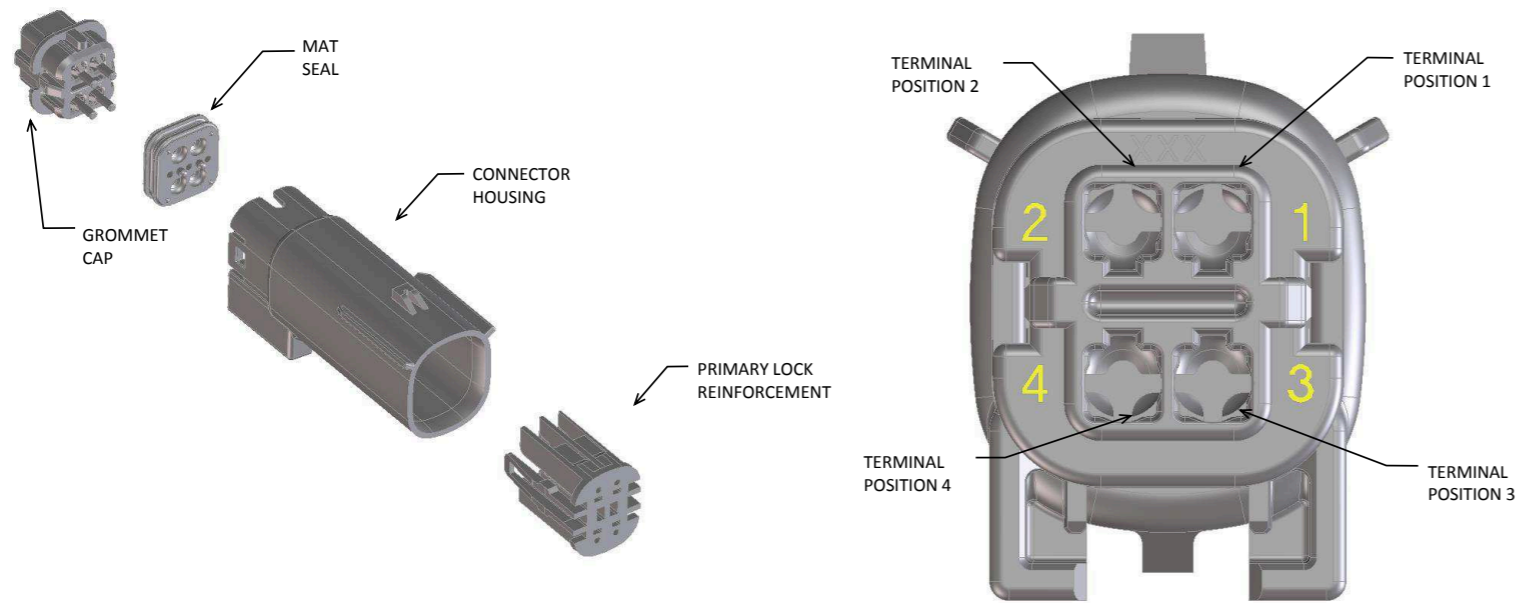

**MX150 2X2 BLADE SEALED ASSEMBLY MAT SEAL
BOM AND PIN OUT SHEET**

ABBREVIATION	DESCRIPTION	COLOR	MATERIAL
A-BLK	HOUSING, KEYING OPTION A	BLACK	SPS/NYLON GF20
B-LG	HOUSING, KEYING OPTION B	LIGHT GRAY	SPS/NYLON GF20
C-BR	HOUSING, KEYING OPTION C	BROWN	SPS/NYLON GF20
D-GR	HOUSING, KEYING OPTION D	GREEN	SPS/NYLON GF20
C-DG	HOUSING, KEYING OPTION C	DARK GRAY	SPS/NYLON GF20
D-SG	HOUSING, KEYING OPTION D	STONE GRAY	SPS/NYLON GF20
A-YW	HOUSING, KEYING OPTION A	YELLOW	SPS/NYLON GF20
GCP	GROMMET CAP (PLUGGED)	BLACK	SPS/NYLON GF20
GCO	GROMMET CAP (OPEN)	BLACK	SPS/NYLON GF20
PLR	PLR	NATURAL	SPS/NYLON GF20
M	MAT SEAL	ROYAL BLUE	INHERENTLY LUBRICATED SILICONE

FOR ADDITIONAL INFORMATION SEE SD-33482-0001