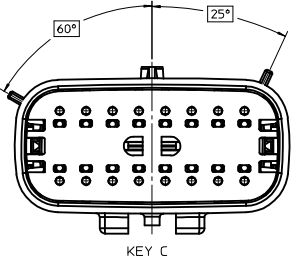

SHEET DESCRIPTION
KEY CONFIGURATIONS CONT.

2X6

2X8

2X10

ENTER DESCRIPTION EC NO: UAU2016-0697 DRAWN BY: CHYKORUSZEWSKI 2015/11/06 CHECKED BY: APPR:VKOSHY 2015/11/11 DESCRIPTION:	QUALITY SYMBOLS	GENERAL TOLERANCES (UNLESS SPECIFIED)	DIMENSION STYLE	SCALE	DESIGN UNITS	THIRD ANGLE PROJECTION
	▽=0	mm INCH	MM ONLY	3:1	METRIC	
	▽=0	4 PLACES ± --- ± ---	DRAWN BY DATE			
	▽=0	3 PLACES ± --- ± ---	APPROFFITT 2014/04/28			
▽=0	2 PLACES ± 0.10 ± ---	CHECKED BY DATE				
	1 PLACE ± 0.2 ± ---	KBORUSZEWSKI 2014/04/29				
	0 PLACE ± --- ± ---	APPROVED BY DATE				
	ANGULAR ± 1 °	VKOSHY 2014/05/14				
	DRAFT WHERE APPLICABLE MUST REMAIN WITHIN DIMENSIONS	MATERIAL NO.	SEE NOTE 2a.	DOCUMENT NO.		
				SD-33482-0001		
						SHEET NO. 4 OF 9
						THIS DRAWING CONTAINS INFORMATION THAT IS PROPRIETARY TO MOLEX INCORPORATED AND SHOULD NOT BE USED WITHOUT WRITTEN PERMISSION