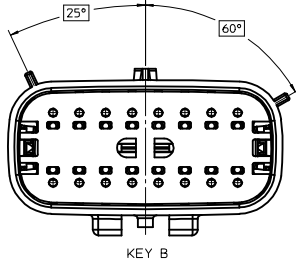

SHEET DESCRIPTION
KEY CONFIGURATIONS

2X2

KEY A

KEY B

KEY C

KEY D

2X3

KEY A

GENERAL TOLERANCES (UNLESS SPECIFIED)	
mm	INCH
4 PLACES ± --- ± ---	
3 PLACES ± --- ± ---	
2 PLACES ± 0.10 ± ---	
1 PLACE ± 0.2 ± ---	
0 PLACE ± --- ± ---	
ANGULAR ± 1 °	

DIMENSION STYLE		SCALE	DESIGN UNITS	THIRD ANGLE PROJECTION
MM ONLY		3:1	METRIC	
DRAWN BY	DATE	TITLE		
APPROV I/T	2014/04/28	MX150 BLADE DUAL ROW SEALED ASSEMBLY MAT SEAL		
CHECKED BY	DATE	molex		
KBORUSZEWSKI	2014/04/29			
APPROVED BY	DATE	MATERIAL NO.	DOCUMENT NO.	SHEET NO.
VKOSHY	2014/05/14	SEE NOTE 2a.	SD-33482-0001	3 OF 9
THIS DRAWING CONTAINS INFORMATION THAT IS PROPRIETARY TO MOLEX INCORPORATED AND SHOULD NOT BE USED WITHOUT WRITTEN PERMISSION				

SHEET DESCRIPTION
KEY CONFIGURATIONS CONT.

2X6

2X8

2X10

ENTER DESCRIPTION EC NO: UAU2016-0697 DRAWN BY: CHYKORUSZEWSKI 2015/11/06 CHECKED BY: APPR:VKOSHY 2015/11/11 DESCRIPTION:	QUALITY SYMBOLS	GENERAL TOLERANCES (UNLESS SPECIFIED)	DIMENSION STYLE	SCALE	DESIGN UNITS	THIRD ANGLE PROJECTION
	▽=0	mm INCH	MM ONLY	3:1	METRIC	
	▽=0	4 PLACES ± --- ± ---	DRAWN BY DATE			
	▽=0	3 PLACES ± --- ± ---	APPROFFITT 2014/04/28			
▽=0	2 PLACES ± 0.10 ± ---	CHECKED BY DATE				
	1 PLACE ± 0.2 ± ---	KBORUSZEWSKI 2014/04/29				
	0 PLACE ± --- ± ---	APPROVED BY DATE				
	ANGULAR ± 1 °	VKOSHY 2014/05/14				
	DRAFT WHERE APPLICABLE MUST REMAIN WITHIN DIMENSIONS	MATERIAL NO.	SEE NOTE 2a.	DOCUMENT NO.		
				SD-33482-0001		
						SHEET NO. 4 OF 9
						THIS DRAWING CONTAINS INFORMATION THAT IS PROPRIETARY TO MOLEX INCORPORATED AND SHOULD NOT BE USED WITHOUT WRITTEN PERMISSION

SHEET DESCRIPTION

BLADE SEALED ASSEMBLY

CHARTED DIMENSIONS

DESCRIPTION	DIMENSIONS				
	A	B	C	D	E
2X2	15.54	1.75	24.40	54.45	22.23
2X3 STANDARD	19.04	3.50	26.21	54.45	22.23
2X3 LENGTHENED	19.04	3.50	26.21	56.45	22.23
2X6	29.54	1.75	32.27	54.45	22.23
2X8	36.54	1.75	38.88	54.45	22.23
2X10	43.64	1.75	45.65	54.45	22.05