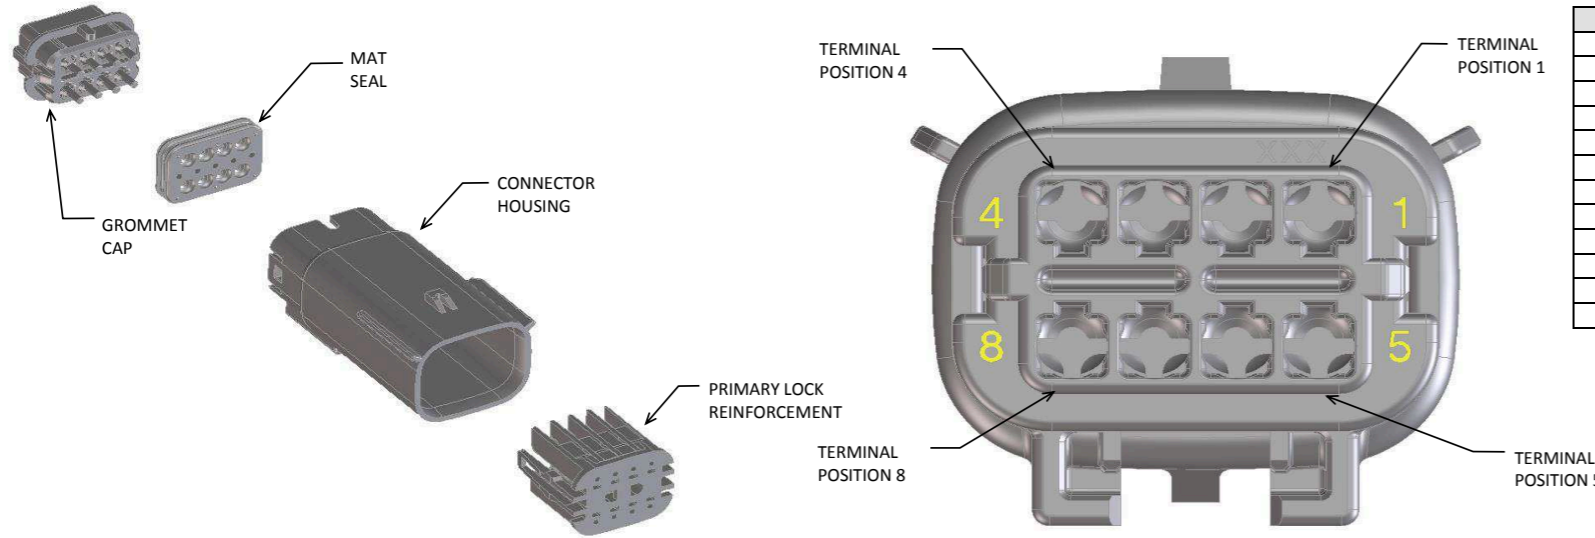

**MX150 2X4 BLADE SEALED ASSEMBLY MAT SEAL
BOM AND PIN OUT SHEET**

FOR ADDITIONAL INFORMATION SEE SD-33482-0001

ABBREVIATION	DESCRIPTION	COLOR	MATERIAL
A-BLK	HOUSING, KEYING OPTION A	BLACK	SPS/NYLON GF20
B-LG	HOUSING, KEYING OPTION B	LIGHT GRAY	SPS/NYLON GF20
C-BR	HOUSING, KEYING OPTION C	BROWN	SPS/NYLON GF20
D-GR	HOUSING, KEYING OPTION D	GREEN	SPS/NYLON GF20
C-DG	HOUSING, KEYING OPTION C	DARK GRAY	SPS/NYLON GF20
D-SG	HOUSING, KEYING OPTION D	STONE GRAY	SPS/NYLON GF20
A-YW	HOUSING, KEYING OPTION A	YELLOW	SPS/NYLON GF20
GCP	GROMMET CAP (PLUGGED)	BLACK	SPS/NYLON GF20
GCO	GROMMET CAP (OPEN)	BLACK	SPS/NYLON GF20
PLR	PLR	NATURAL	SPS/NYLON GF20
M-R	MAT SEAL	RUST RED	INHERENTLY LUBRICATED SILICONE
M-B	MAT SEAL	ROYAL BLUE	INHERENTLY LUBRICATED SILICONE