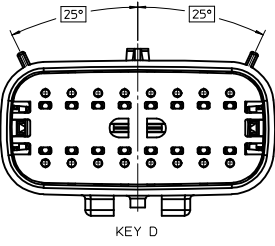

SHEET DESCRIPTION
KEY CONFIGURATIONS

2X2

KEY A

KEY B

KEY C

KEY D

2X3

KEY A

GENERAL TOLERANCES (UNLESS SPECIFIED)	
mm	INCH
4 PLACES ± --- ± ---	
3 PLACES ± --- ± ---	
2 PLACES ± 0.10 ± ---	
1 PLACE ± 0.2 ± ---	
0 PLACE ± --- ± ---	
ANGULAR ± 1 °	

DIMENSION STYLE		SCALE	DESIGN UNITS	THIRD ANGLE PROJECTION
MM ONLY		3:1	METRIC	
DRAWN BY	DATE	TITLE		
APPROV I/T	2014/04/28	MX150 BLADE DUAL ROW SEALED ASSEMBLY MAT SEAL		
CHECKED BY	DATE	molex		
KBORUSZEWSKI	2014/04/29			
APPROVED BY	DATE	MATERIAL NO.	DOCUMENT NO.	SHEET NO.
VKOSHY	2014/05/14	SEE NOTE 2a.	SD-33482-0001	3 OF 9
THIS DRAWING CONTAINS INFORMATION THAT IS PROPRIETARY TO MOLEX INCORPORATED AND SHOULD NOT BE USED WITHOUT WRITTEN PERMISSION				

SHEET DESCRIPTION
KEY CONFIGURATIONS CONT.

2X6

2X8

2X10

ENTER DESCRIPTION EC NO: UAU2016-0697 DRAWN BY: CHYKORUSZEWSKI 2015/11/06 CHECKED BY: APPR:VKOSHY 2015/11/11 DESCRIPTION:	QUALITY SYMBOLS	GENERAL TOLERANCES (UNLESS SPECIFIED)	DIMENSION STYLE	SCALE	DESIGN UNITS	THIRD ANGLE PROJECTION
	▽=0	mm INCH	MM ONLY	3:1	METRIC	
	▽=0	4 PLACES ± --- ± ---	DRAWN BY DATE			
	▽=0	3 PLACES ± --- ± ---	APPROFFITT 2014/04/28			
▽=0	2 PLACES ± 0.10 ± ---	CHECKED BY DATE				
	1 PLACE ± 0.2 ± ---	KBORUSZEWSKI 2014/04/29				
	0 PLACE ± --- ± ---	APPROVED BY DATE				
	ANGULAR ± 1 °	VKOSHY 2014/05/14				
	DRAFT WHERE APPLICABLE MUST REMAIN WITHIN DIMENSIONS	MATERIAL NO.	SEE NOTE 2a.	DOCUMENT NO.		
				SD-33482-0001		
						SHEET NO. 4 OF 9
						THIS DRAWING CONTAINS INFORMATION THAT IS PROPRIETARY TO MOLEX INCORPORATED AND SHOULD NOT BE USED WITHOUT WRITTEN PERMISSION

SHEET DESCRIPTION

BLADE SEALED ASSEMBLY

CHARTED DIMENSIONS

DESCRIPTION	DIMENSIONS				
	A	B	C	D	E
2X2	15.54	1.75	24.40	54.45	22.23
2X3 STANDARD	19.04	3.50	26.21	54.45	22.23
2X3 LENGTHENED	19.04	3.50	26.21	56.45	22.23
2X6	29.54	1.75	32.27	54.45	22.23
2X8	36.54	1.75	38.88	54.45	22.23
2X10	43.64	1.75	45.65	54.45	22.05