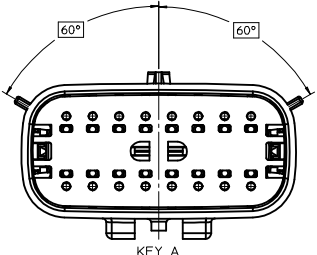

SHEET DESCRIPTION
KEY CONFIGURATIONS

2X2

KEY A

KEY B

KEY C

KEY D

2X3

KEY A

GENERAL TOLERANCES (UNLESS SPECIFIED)	
mm	INCH
4 PLACES ± --- ± ---	
3 PLACES ± --- ± ---	
2 PLACES ± 0.10 ± ---	
1 PLACE ± 0.2 ± ---	
0 PLACE ± --- ± ---	
ANGULAR ± 1 °	

DIMENSION STYLE		SCALE	DESIGN UNITS	THIRD ANGLE PROJECTION
MM ONLY		3:1	METRIC	
DRAWN BY	DATE	TITLE		
APPROV I/T	2014/04/28	MX150 BLADE DUAL ROW SEALED ASSEMBLY MAT SEAL		
CHECKED BY	DATE	molex		
KBORUSZEWSKI	2014/04/29			
APPROVED BY	DATE	MATERIAL NO.	DOCUMENT NO.	SHEET NO.
VKOSHY	2014/05/14	SEE NOTE 2a.	SD-33482-0001	3 OF 9
THIS DRAWING CONTAINS INFORMATION THAT IS PROPRIETARY TO MOLEX INCORPORATED AND SHOULD NOT BE USED WITHOUT WRITTEN PERMISSION				

SHEET DESCRIPTION
KEY CONFIGURATIONS CONT.

2X6

2X8

2X10

ENTER DESCRIPTION EC NO: UAU2016-0697 DRAWN BY: CHYKORUSZEWSKI 2015/11/06 CHECKED BY: APPR:VKOSHY 2015/11/11 DESCRIPTION:	QUALITY SYMBOLS	GENERAL TOLERANCES (UNLESS SPECIFIED)	DIMENSION STYLE	SCALE	DESIGN UNITS	THIRD ANGLE PROJECTION
	▽=0	mm INCH	MM ONLY	3:1	METRIC	
	▽=0	4 PLACES ± --- ± ---	DRAWN BY DATE			
	▽=0	3 PLACES ± --- ± ---	APPROFFITT 2014/04/28			
▽=0	2 PLACES ± 0.10 ± ---	CHECKED BY DATE				
	1 PLACE ± 0.2 ± ---	KBORUSZEWSKI 2014/04/29				
	0 PLACE ± --- ± ---	APPROVED BY DATE				
	ANGULAR ± 1 °	VKOSHY 2014/05/14				
	DRAFT WHERE APPLICABLE MUST REMAIN WITHIN DIMENSIONS	MATERIAL NO.	SEE NOTE 2a.	DOCUMENT NO.		
				SD-33482-0001		
						SHEET NO. 4 OF 9
						THIS DRAWING CONTAINS INFORMATION THAT IS PROPRIETARY TO MOLEX INCORPORATED AND SHOULD NOT BE USED WITHOUT WRITTEN PERMISSION

SHEET DESCRIPTION

BLADE SEALED ASSEMBLY

CHARTED DIMENSIONS

DESCRIPTION	DIMENSIONS				
	A	B	C	D	E
2X2	15.54	1.75	24.40	54.45	22.23
2X3 STANDARD	19.04	3.50	26.21	54.45	22.23
2X3 LENGTHENED	19.04	3.50	26.21	56.45	22.23
2X6	29.54	1.75	32.27	54.45	22.23
2X8	36.54	1.75	38.88	54.45	22.23
2X10	43.64	1.75	45.65	54.45	22.05