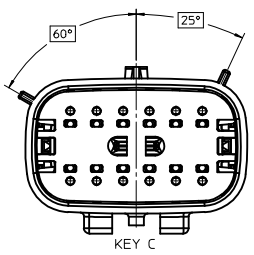

SHEET DESCRIPTION
KEY CONFIGURATIONS CONT.

2X6