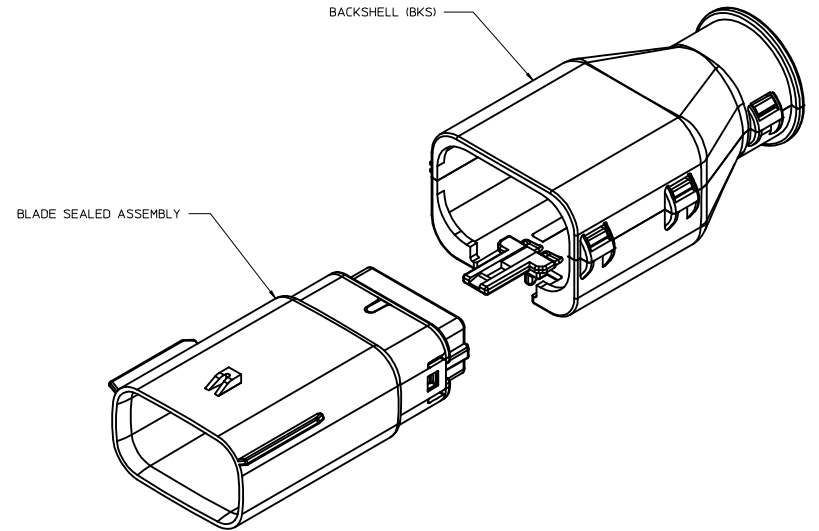

2X3

2X6

BACKSHELL CUSTOMER MODEL NUMBER LEGEND

- 34950-XXXX
- CUSTOMER MODEL COMPONENTS
 - 0 - BACKSHELL ONLY
 - 1 - BACKSHELL & MX150 HOUSING KEY A ASSEMBLY
 - 2 - BACKSHELL & MX150 HOUSING KEY B ASSEMBLY
 - 3 - BACKSHELL & MX150 HOUSING KEY C ASSEMBLY
 - 4 - BACKSHELL & MX150 HOUSING KEY D ASSEMBLY
 - BACKSHELL FEATURES
 - 1 - WITH RIBS
 - 2 - WITHOUT RIBS
 - MX150 CIRCUIT SIZE 04, 06, 08, 12, 16, 20