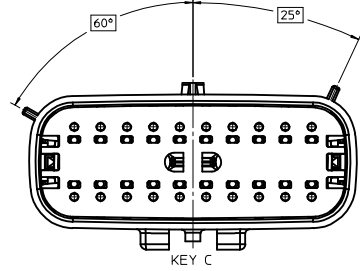

SHEET DESCRIPTION
KEY CONFIGURATIONS CONT.

2X6

2X8

2X10

ENTER DESCRIPTION EC NO: UAU2016-0697 DRAWN BY: CHYKORUSZEWSKI 2015/11/06 CHECKED BY: APPR:VKOSHY 2015/11/11 DESCRIPTION:	QUALITY SYMBOLS	GENERAL TOLERANCES (UNLESS SPECIFIED)	DIMENSION STYLE	SCALE	DESIGN UNITS	THIRD ANGLE PROJECTION
	▽=0	mm INCH	MM ONLY	3:1	METRIC	
	▽=0	4 PLACES ± --- ± ---	DRAWN BY DATE			
	▽=0	3 PLACES ± --- ± ---	APPROFFITT 2014/04/28			
▽=0	2 PLACES ± 0.10 ± ---	CHECKED BY DATE				
	1 PLACE ± 0.2 ± ---	KBORUSZEWSKI 2014/04/29				
	0 PLACE ± --- ± ---	APPROVED BY DATE				
	ANGULAR ± 1 °	VKOSHY 2014/05/14				
	DRAFT WHERE APPLICABLE MUST REMAIN WITHIN DIMENSIONS	MATERIAL NO.	SEE NOTE 2a.	DOCUMENT NO.		
				SD-33482-0001		
						SHEET NO. 4 OF 9
						THIS DRAWING CONTAINS INFORMATION THAT IS PROPRIETARY TO MOLEX INCORPORATED AND SHOULD NOT BE USED WITHOUT WRITTEN PERMISSION

SHEET DESCRIPTION

BLADE SEALED ASSEMBLY

CHARTED DIMENSIONS

DESCRIPTION	DIMENSIONS				
	A	B	C	D	E
2X2	15.54	1.75	24.40	54.45	22.23
2X3 STANDARD	19.04	3.50	26.21	54.45	22.23
2X3 LENGTHENED	19.04	3.50	26.21	56.45	22.23
2X6	29.54	1.75	32.27	54.45	22.23
2X8	36.54	1.75	38.88	54.45	22.23
2X10	43.64	1.75	45.65	54.45	22.05