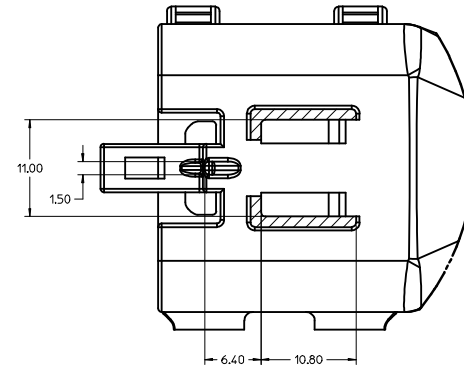

SHEET DESCRIPTION

BACKSHELL

Partial Z-Z
SCALE 35:1

ENTER DESCRIPTION EC NO: UA02016-0697 DRAWN BY: ITT 2015/11/06 CHKD BY: KBORUSZEWSKI 2015/11/11 APPR: WKOSHY 2015/11/13	QUALITY SYMBOLS ∇=0 ∇=0 ∇=0 ∇=0	GENERAL TOLERANCES (UNLESS SPECIFIED)		DIMENSION STYLE MM ONLY		SCALE 3.5:1	DESIGN UNITS METRIC	THIRD ANGLE PROJECTION		
		4 PLACES ± --- ± ---	3 PLACES ± --- ± ---	2 PLACES ± 0.10 ± ---	1 PLACE ± 0.2 ± ---	0 PLACE ± --- ± ---	DRAWN BY DATE APPROFFITT 2014/04/28	TITLE MX150 BLADE DUAL ROW SEALED ASSEMBLY MAT SEAL		
		ANGULAR ± 1 °		DRAFT WHERE APPLICABLE MUST REMAIN WITHIN DIMENSIONS		MATERIAL NO. SEE NOTE 2a.	APPROVED BY DATE KBORUSZEWSKI 2014/04/29	DOCUMENT NO. SD-33482-0001		
		SHEET NO. 8 OF 9		THIS DRAWING CONTAINS INFORMATION THAT IS PROPRIETARY TO MOLEX INCORPORATED AND SHOULD NOT BE USED WITHOUT WRITTEN PERMISSION