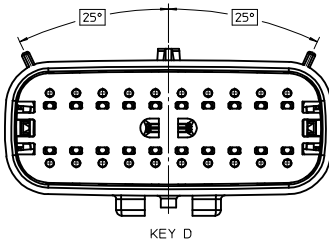

SHEET DESCRIPTION
KEY CONFIGURATIONS CONT.

2X6

2X8

2X10

ENTER DESCRIPTION EC NO: UAU2016-0697 DRAWN BY: CHYKORUSZEWSKI 2015/11/06 CHECKED BY: APPR:VKOSHY 2015/11/11 DESCRIPTION:	QUALITY SYMBOLS	GENERAL TOLERANCES (UNLESS SPECIFIED)	DIMENSION STYLE	SCALE	DESIGN UNITS	THIRD ANGLE PROJECTION
	▽=0	mm INCH	MM ONLY	3:1	METRIC	
	▽=0	4 PLACES ± --- ± ---	DRAWN BY DATE			
	▽=0	3 PLACES ± --- ± ---	APPROFFITT 2014/04/28			
▽=0	2 PLACES ± 0.10 ± ---	CHECKED BY DATE				
	1 PLACE ± 0.2 ± ---	KBORUSZEWSKI 2014/04/29				
	0 PLACE ± --- ± ---	APPROVED BY DATE				
	ANGULAR ± 1 °	VKOSHY 2014/05/14				
	DRAFT WHERE APPLICABLE MUST REMAIN WITHIN DIMENSIONS	MATERIAL NO.	SEE NOTE 2a.	DOCUMENT NO.		
				SD-33482-0001		
						SHEET NO. 4 OF 9
						THIS DRAWING CONTAINS INFORMATION THAT IS PROPRIETARY TO MOLEX INCORPORATED AND SHOULD NOT BE USED WITHOUT WRITTEN PERMISSION

SHEET DESCRIPTION

BLADE SEALED ASSEMBLY

CHARTED DIMENSIONS

DESCRIPTION	DIMENSIONS				
	A	B	C	D	E
2X2	15.54	1.75	24.40	54.45	22.23
2X3 STANDARD	19.04	3.50	26.21	54.45	22.23
2X3 LENGTHENED	19.04	3.50	26.21	56.45	22.23
2X6	29.54	1.75	32.27	54.45	22.23
2X8	36.54	1.75	38.88	54.45	22.23
2X10	43.64	1.75	45.65	54.45	22.05