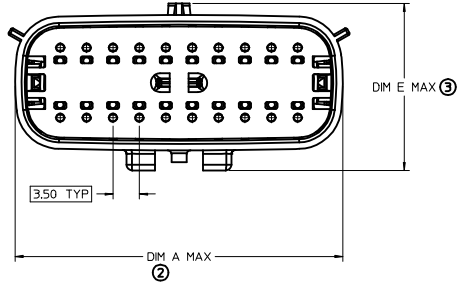

SHEET DESCRIPTION

BLADE SEALED ASSEMBLY

CHARTED DIMENSIONS

DESCRIPTION	DIMENSIONS				
	A	B	C	D	E
2X2	15.54	1.75	24.40	54.45	22.23
2X3 STANDARD	19.04	3.50	26.21	54.45	22.23
2X3 LENGTHENED	19.04	3.50	26.21	56.45	22.23
2X6	29.54	1.75	32.27	54.45	22.23
2X8	36.54	1.75	38.88	54.45	22.23
2X10	43.64	1.75	45.65	54.45	22.05

OPTIONAL LASER MARKING ON THIS SURFACE SEE NOTE 3g.

ENTER DESCRIPTION EC NO: UAU2016-0697 DRW/APPROF/ITT 2015/11/06 CHY/KBORUSZEWSKI 2015/11/11 APPR:VKOSHY 2015/11/13	QUALITY SYMBOLS	GENERAL TOLERANCES (UNLESS SPECIFIED)	DIMENSION STYLE	SCALE	DESIGN UNITS	THIRD ANGLE PROJECTION
		mm INCH	MM ONLY	3:1	METRIC	
	▽=0	4 PLACES ± --- ± ---	DRAWN BY DATE	TITLE		
	▽=0	3 PLACES ± --- ± ---	APPROF/ITT 2014/04/28	MX150 BLADE DUAL ROW SEALED ASSEMBLY MAT SEAL		
▽=0	2 PLACES ± 0.10 ± ---	CHECKED BY DATE	molex			
▽=0	1 PLACE ± 0.2 ± ---	KBORUSZEWSKI 2014/04/29	DOCUMENT NO. SD-33482-0001			
▽=0	0 PLACE ± --- ± ---	APPROVED BY DATE	SHEET NO. 5 OF 9			
	ANGULAR ± 1 °	VKOSHY 2014/05/14	SEE NOTE 2a.			
	DRAFT WHERE APPLICABLE MUST REMAIN WITHIN DIMENSIONS	MATERIAL NO.	THIS DRAWING CONTAINS INFORMATION THAT IS PROPRIETARY TO MOLEX INCORPORATED AND SHOULD NOT BE USED WITHOUT WRITTEN PERMISSION			
		SIZE 1