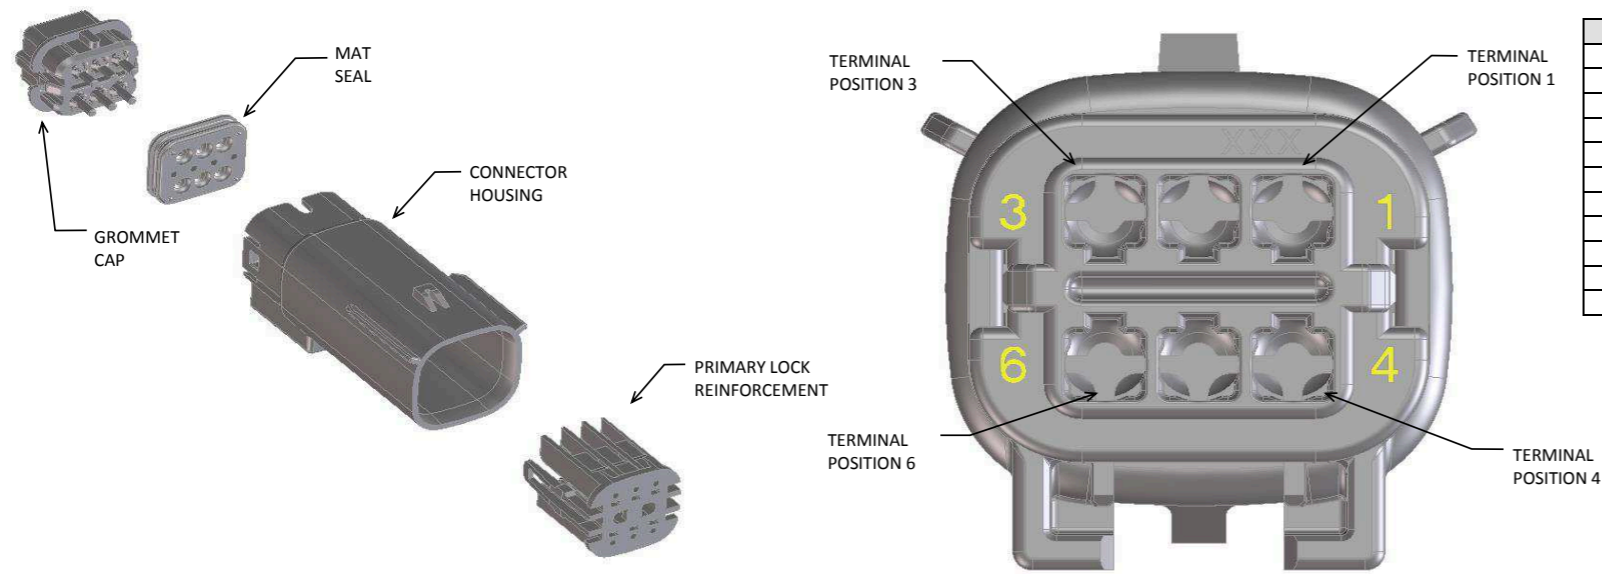

MX150 2X3 BLADE SEALED ASSEMBLY MAT SEAL
BOM AND PIN OUT SHEET

ABBREVIATION	DESCRIPTION	COLOR	MATERIAL
A-BLK	HOUSING, KEYING OPTION A	BLACK	SPS/NYLON GF20
B-LG	HOUSING, KEYING OPTION B	LIGHT GRAY	SPS/NYLON GF20
C-BR	HOUSING, KEYING OPTION C	BROWN	SPS/NYLON GF20
D-GR	HOUSING, KEYING OPTION D	GREEN	SPS/NYLON GF20
C-DG	HOUSING, KEYING OPTION C	DARK GRAY	SPS/NYLON GF20
D-SG	HOUSING, KEYING OPTION D	STONE GRAY	SPS/NYLON GF20
A-YW	HOUSING, KEYING OPTION A	YELLOW	SPS/NYLON GF20
GC	GROMMET CAP (STANDARD)	BLACK	SPS/NYLON GF20
GCL	GROMMET CAP (LENGTHENED)	BLACK	SPS/NYLON GF20
PLR	PLR	NATURAL	SPS/NYLON GF20
M	MAT SEAL	ROYAL BLUE	INHERENTLY LUBRICATED SILICONE

FOR ADDITIONAL INFORMATION SEE SD-33482-0001