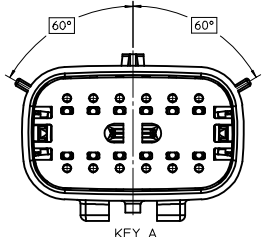

SHEET DESCRIPTION
KEY CONFIGURATIONS CONT.

2X6