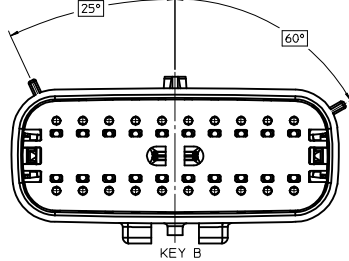

SHEET DESCRIPTION
KEY CONFIGURATIONS CONT.

2X6

2X8

2X10

ENTER DESCRIPTION EC NO: UAU2016-0697 DRAWN BY: CHYKORUSZEWSKI 2015/11/06 CHECKED BY: APPR:VKOSHY 2015/11/11 DESCRIPTION:	QUALITY SYMBOLS	GENERAL TOLERANCES (UNLESS SPECIFIED)	DIMENSION STYLE	SCALE	DESIGN UNITS	THIRD ANGLE PROJECTION
	▽=0	mm INCH	MM ONLY	3:1	METRIC	
	▽=0	4 PLACES ± --- ± ---	DRAWN BY DATE			
	▽=0	3 PLACES ± --- ± ---	APPROFFITT 2014/04/28			
▽=0	2 PLACES ± 0.10 ± ---	CHECKED BY DATE				
	1 PLACE ± 0.2 ± ---	KBORUSZEWSKI 2014/04/29				
	0 PLACE ± --- ± ---	APPROVED BY DATE				
	ANGULAR ± 1 °	VKOSHY 2014/05/14				
	DRAFT WHERE APPLICABLE MUST REMAIN WITHIN DIMENSIONS	MATERIAL NO.	SEE NOTE 2a.	DOCUMENT NO.		
				SD-33482-0001		
						SHEET NO. 4 OF 9
						THIS DRAWING CONTAINS INFORMATION THAT IS PROPRIETARY TO MOLEX INCORPORATED AND SHOULD NOT BE USED WITHOUT WRITTEN PERMISSION

SHEET DESCRIPTION

BLADE SEALED ASSEMBLY

CHARTED DIMENSIONS

DESCRIPTION	DIMENSIONS				
	A	B	C	D	E
2X2	15.54	1.75	24.40	54.45	22.23
2X3 STANDARD	19.04	3.50	26.21	54.45	22.23
2X3 LENGTHENED	19.04	3.50	26.21	56.45	22.23
2X6	29.54	1.75	32.27	54.45	22.23
2X8	36.54	1.75	38.88	54.45	22.23
2X10	43.64	1.75	45.65	54.45	22.05