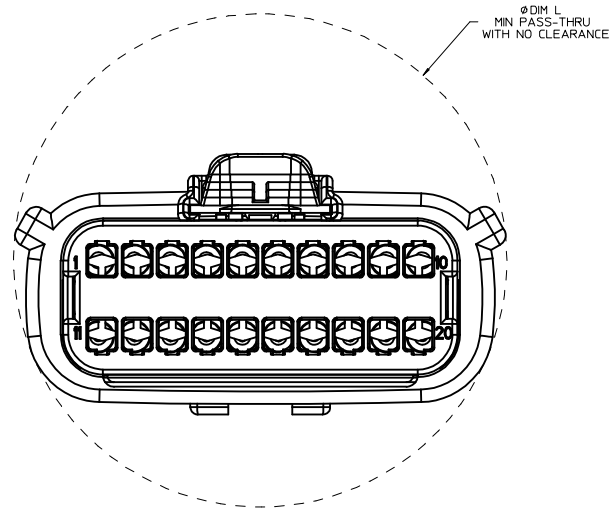

SHEET DESCRIPTION

BLADE SEALED ASSEMBLY

CHARTED DIMENSIONS

DESCRIPTION	DIMENSIONS				
	A	B	C	D	E
2X2	15.54	1.75	24.40	54.45	22.23
2X3 STANDARD	19.04	3.50	26.21	54.45	22.23
2X3 LENGTHENED	19.04	3.50	26.21	56.45	22.23
2X6	29.54	1.75	32.27	54.45	22.23
2X8	36.54	1.75	38.88	54.45	22.23
2X10	43.64	1.75	45.65	54.45	22.05

SHEET DESCRIPTION

SYSTEM PACKAGING

CHARTED DIMENSIONS				
CKT	BLADE CONFIGURATION	RECEPTACLE CONFIGURATION	DIMENSIONS	
			K	L
2X2	STANDARD	STANDARD	72.78	28.00
		LENGTHENED	77.21	
2X3	STANDARD	W/O CLIPSLOT	72.78	30.50
		W/ CLIPSLOT		28.00
	LENGTHENED	W/O CLIPSLOT	74.79	30.50
		W/ CLIPSLOT		28.00
2X6	STANDARD	STANDARD	72.79	35.58
2X8	STANDARD	STANDARD	72.67	42.25
2X10	STANDARD	STANDARD	72.78	49.05