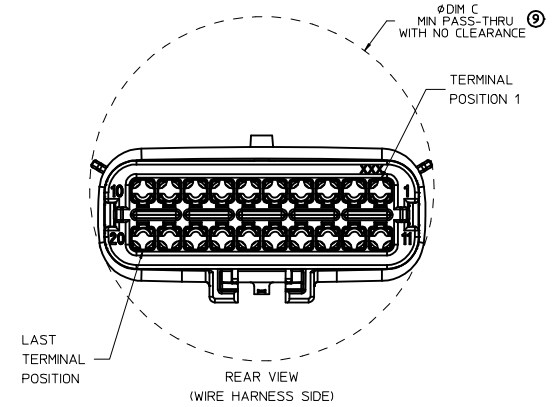

SHEET DESCRIPTION

BLADE SEALED ASSEMBLY

CHARTED DIMENSIONS

DESCRIPTION	DIMENSIONS				
	A	B	C	D	E
2X2	15.54	1.75	24.40	54.45	22.23
2X3 STANDARD	19.04	3.50	26.21	54.45	22.23
2X3 LENGTHENED	19.04	3.50	26.21	56.45	22.23
2X6	29.54	1.75	32.27	54.45	22.23
2X8	36.54	1.75	38.88	54.45	22.23
2X10	43.64	1.75	45.65	54.45	22.05

OPTIONAL LASER MARKING ON THIS SURFACE SEE NOTE 3g.

ENTER DESCRIPTION EC NO: UAU2016-0697 DRW/APPROF/ITT 2015/11/06 CHY/KBORUSZEWSKI 2015/11/11 APPR:VKOSHY 2015/11/13	QUALITY SYMBOLS	GENERAL TOLERANCES (UNLESS SPECIFIED)	DIMENSION STYLE	SCALE	DESIGN UNITS	THIRD ANGLE PROJECTION
		mm INCH	MM ONLY	3:1	METRIC	
	▽=0	4 PLACES ± --- ± ---	DRAWN BY DATE	TITLE		
	▽=0	3 PLACES ± --- ± ---	APPROF/ITT 2014/04/28	MX150 BLADE DUAL ROW SEALED ASSEMBLY MAT SEAL		
▽=0	2 PLACES ± 0.10 ± ---	CHECKED BY DATE	molex			
▽=0	1 PLACE ± 0.2 ± ---	KBORUSZEWSKI 2014/04/29	DOCUMENT NO. SD-33482-0001			
▽=0	0 PLACE ± --- ± ---	APPROVED BY DATE	SHEET NO. 5 OF 9			
	ANGULAR ± 1 °	VKOSHY 2014/05/14	SEE NOTE 2a.			
	DRAFT WHERE APPLICABLE MUST REMAIN WITHIN DIMENSIONS	MATERIAL NO.	THIS DRAWING CONTAINS INFORMATION THAT IS PROPRIETARY TO MOLEX INCORPORATED AND SHOULD NOT BE USED WITHOUT WRITTEN PERMISSION			
		SIZE 1