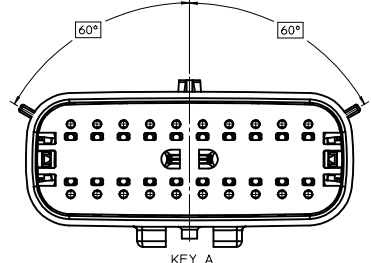

SHEET DESCRIPTION
KEY CONFIGURATIONS CONT.

2X6

2X8

2X10

ENTER DESCRIPTION EC NO: UAU2016-0697 DRAWN BY: CHYKORUSZEWSKI 2015/11/06 CHECKED BY: APPR:VKOSHY 2015/11/11 DESCRIPTION:	QUALITY SYMBOLS	GENERAL TOLERANCES (UNLESS SPECIFIED)	DIMENSION STYLE	SCALE	DESIGN UNITS	THIRD ANGLE PROJECTION
	▽=0	mm INCH	MM ONLY	3:1	METRIC	
	▽=0	4 PLACES ± --- ± ---	DRAWN BY DATE			
	▽=0	3 PLACES ± --- ± ---	APPROFFITT 2014/04/28			
▽=0	2 PLACES ± 0.10 ± ---	CHECKED BY DATE				
	1 PLACE ± 0.2 ± ---	KBORUSZEWSKI 2014/04/29				
	0 PLACE ± --- ± ---	APPROVED BY DATE				
	ANGULAR ± 1 °	VKOSHY 2014/05/14				
	DRAFT WHERE APPLICABLE MUST REMAIN WITHIN DIMENSIONS	MATERIAL NO.	SEE NOTE 2a.	DOCUMENT NO.		
				SD-33482-0001		
						SHEET NO. 4 OF 9
						THIS DRAWING CONTAINS INFORMATION THAT IS PROPRIETARY TO MOLEX INCORPORATED AND SHOULD NOT BE USED WITHOUT WRITTEN PERMISSION

SHEET DESCRIPTION

BLADE SEALED ASSEMBLY

CHARTED DIMENSIONS

DESCRIPTION	DIMENSIONS				
	A	B	C	D	E
2X2	15.54	1.75	24.40	54.45	22.23
2X3 STANDARD	19.04	3.50	26.21	54.45	22.23
2X3 LENGTHENED	19.04	3.50	26.21	56.45	22.23
2X6	29.54	1.75	32.27	54.45	22.23
2X8	36.54	1.75	38.88	54.45	22.23
2X10	43.64	1.75	45.65	54.45	22.05