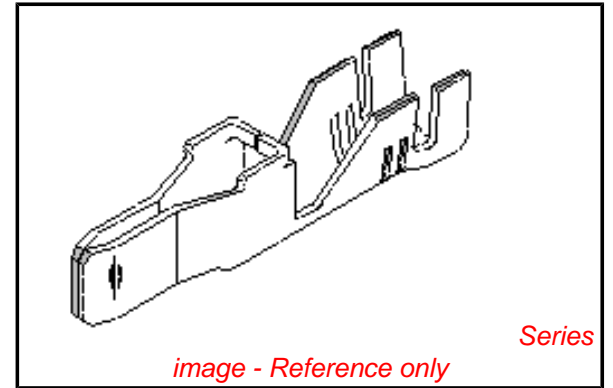

PLEASE CHECK WWW.MOLEX.COM FOR LATEST PART INFORMATION

Part Number: [42817-0042](#)
Status: **Active**
Overview: Mini-Fit Sr.™ Power Connectors
Description: Mini-Fit Sr.™ Crimp Terminal, Male, 14 to 16 AWG, Gold (Au)

Documents:

[Drawing (PDF)](#) [RoHS Certificate of Compliance (PDF)](#)
[Packaging Specification PK-42815-001 (PDF)](#)

General

Product Family	Crimp Terminals
Series	42817
Application	Power
Comments	High Current/Low Force
Crimp Quality Equipment	Yes
Overview	<u>Mini-Fit Sr.™ Power Connectors</u>
Product Name	Mini-Fit Sr.™
UPC	756054457108

Physical

Gender	Male
Material - Metal	High Performance Alloy (HPA)
Material - Plating Mating	Gold
Material - Plating Termination	Tin
Net Weight	1.340/g
Packaging Type	Reel
Plating min - Mating	0.762µm
Plating min - Termination	2.540µm
Termination Interface: Style	Crimp or Compression
Wire Insulation Diameter	4.57mm max.
Wire Size AWG	14, 16
Wire Size mm²	N/A

Electrical

Current - Maximum per Contact	50A

Material Info

Reference - Drawing Numbers

Packaging Specification	PK-42815-001
Product Specification	RPS-42815-011, RPS-42815-012, RPS-42815-013, RPS-42815-014
Sales Drawing	SD-42817-020

EU RoHS

**ELV and RoHS
Compliant**

REACH SVHC

**Contains SVHC: No
Low-Halogen Status
Low-Halogen**

China RoHS

**Need more information on product
environmental compliance?**

Email productcompliance@molex.com
For a multiple part number RoHS Certificate of
Compliance, [click here](#)

Please visit the [Contact Us](#) section for any
non-product compliance questions.

Search Parts in this Series

[42817Series](#)

Application Tooling | FAQ

*Tooling specifications and manuals are
found by selecting the products below.
Crimp Height Specifications are then
contained in the Application Tooling
Specification document.*

Global

Description	Product #
Hand Crimp Tool	0638113800
Manual Extraction Tool	0638130400
Mini-Mac™ Applicator	0638912000