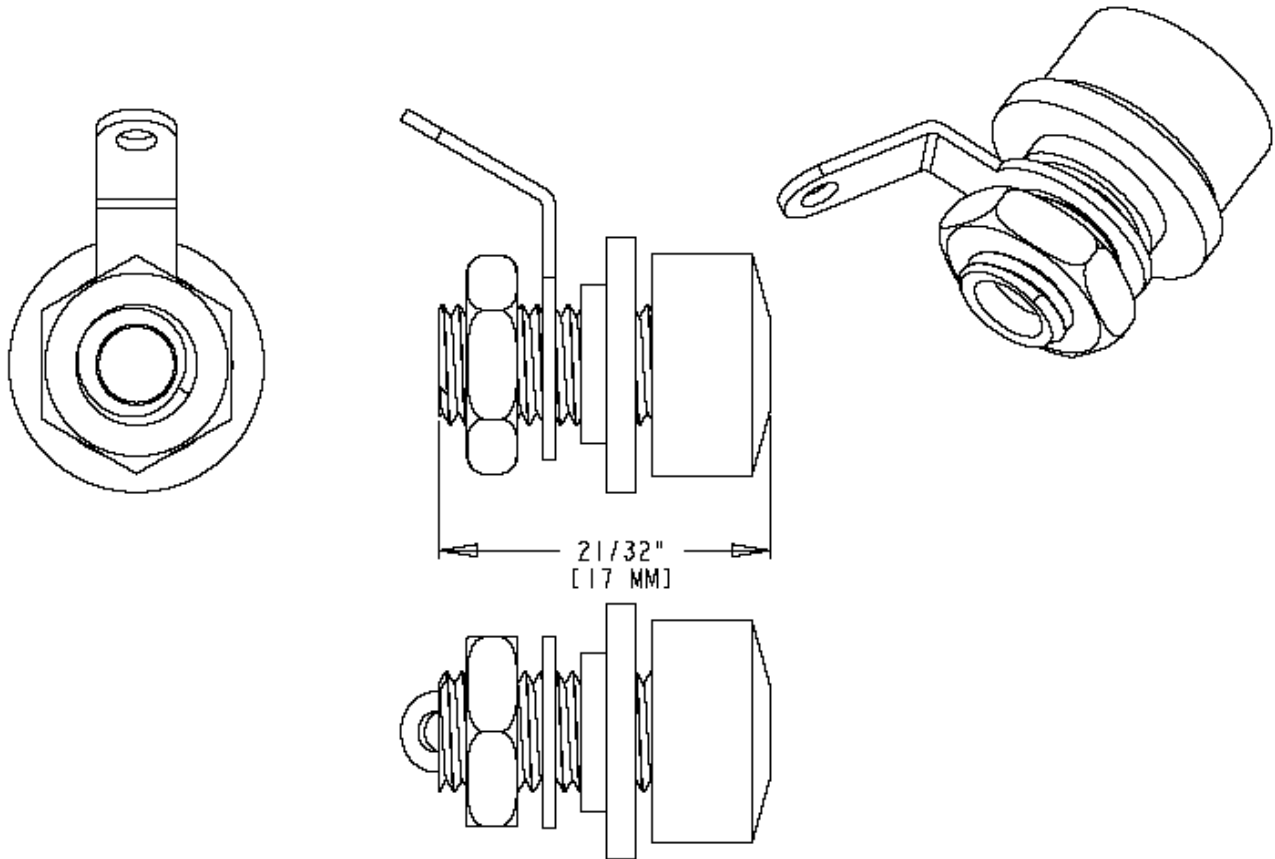

**Part Number:**

**BU-00233-\***

**Description:**

**Insulated Banana Jack**

2907

- Insulated Banana Jack
- Material: Banana Jack: nickel-plated brass body; Insulator: nylon
- Length: 0.66"(17mm)
- \*Std. Colors: -0 Black -2 Red
- Rating: 15 Amps