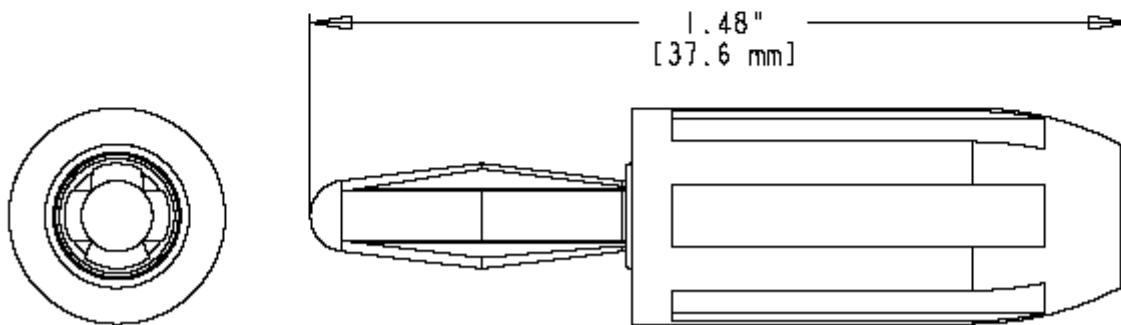

**Part Number:** BU-00246-\*

**Description:** Tapered Handle Banana Plug

2907

- Tapered Handle Banana Plug
- Material: Banana Plug: nickel-plated brass body; Spring: nickel-plated phosphor bronze; Insulator: ABS
- Length: 1.48"(37.6 mm)
- \*Std. Colors: -0 Black -2 Red
- Rating: 15 Amps