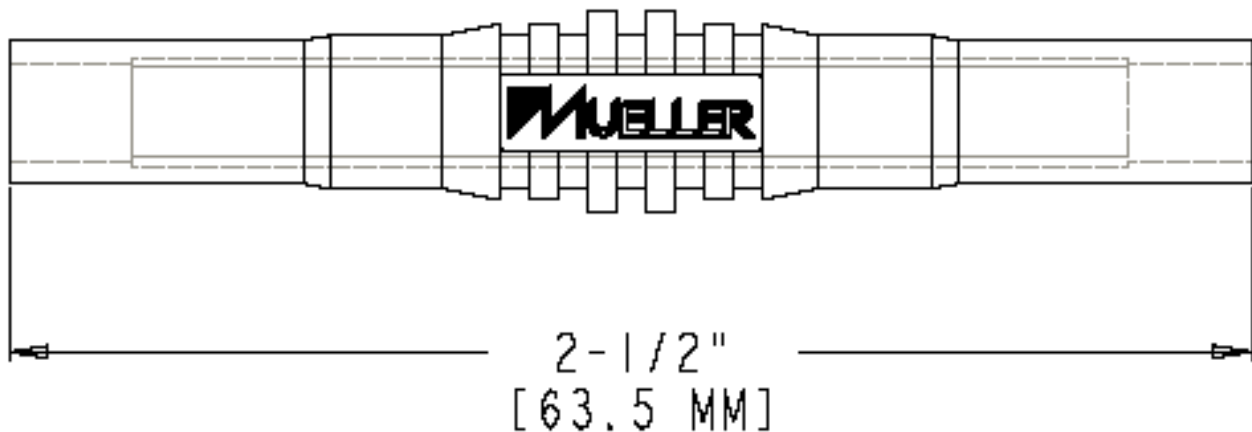

**Part Number:** BU-32601-\*

**Description:** Insulated Banana Coupler

3507

- Insulated Banana Coupler
- Material: Banana Plug: nickel-plated brass; Insulator: nylon
- Length: 2.50" (63.5 mm)
- \*Std. Colors: -0 Black, -2 Red, -4 Yellow, -6 Blue
- Rating: 1000V, 15 Amps, IEC 1010 Compliant
- RoHS Compliant