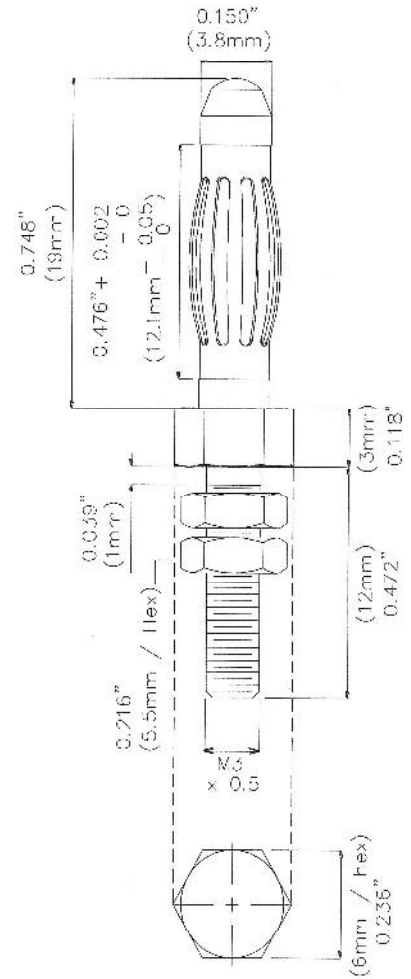

**MODEL: BU-P72918**  
**Banana Plug with M3 Stud**

Mates with any standard 4mm Banana jack  
 Packaged (10 per Bag)

**MATERIALS:**  
 Connector – Nickel Plated Brass

**RATING:**  
 Current: 36 Amps  
 Voltage: Hands free testing to 5000 VMRS Max.