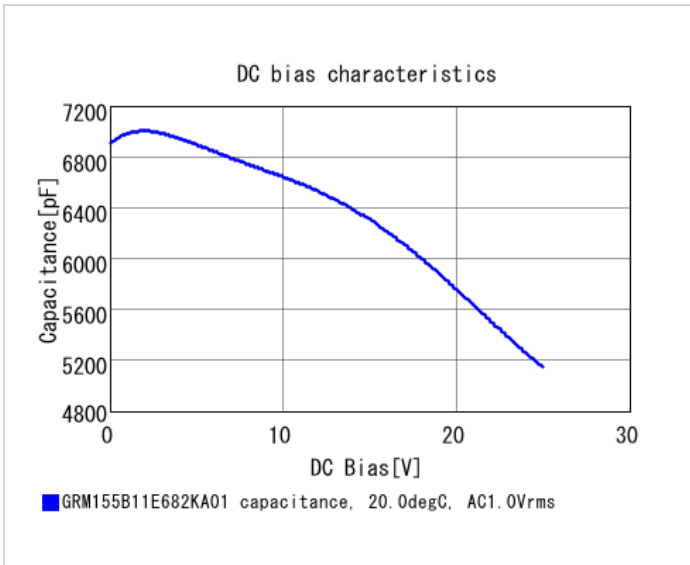

⚠ Attention

- 1.This datasheet is downloaded from the website of Murata Manufacturing Co., Ltd. Therefore, it's specifications are subject to change or our products in it may be discontinued without advance notice. Please check with our sales representatives or product engineers before ordering.
- 2.This datasheet has only typical specifications because there is no space for detailed specifications. Therefore, please review our product specifications or consult the approval sheet for product specifications before ordering.