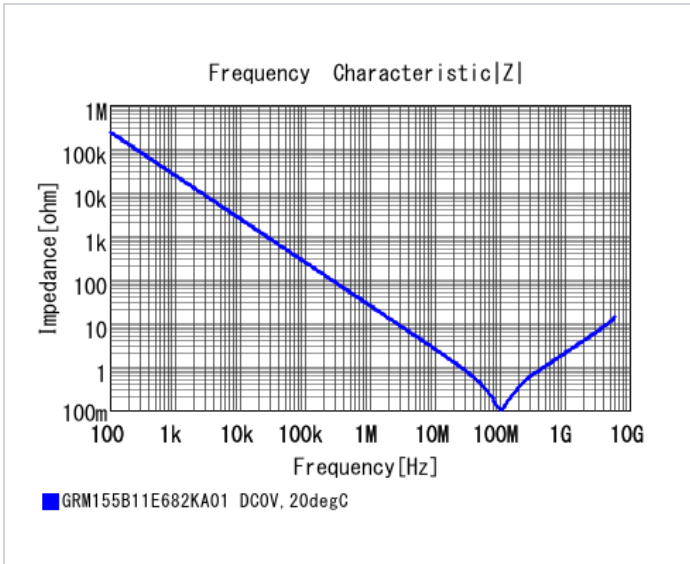

⚠ Attention

- 1.This datasheet is downloaded from the website of Murata Manufacturing Co., Ltd. Therefore, it's specifications are subject to change or our products in it may be discontinued without advance notice. Please check with our sales representatives or product engineers before ordering.
- 2.This datasheet has only typical specifications because there is no space for detailed specifications. Therefore, please review our product specifications or consult the approval sheet for product specifications before ordering.