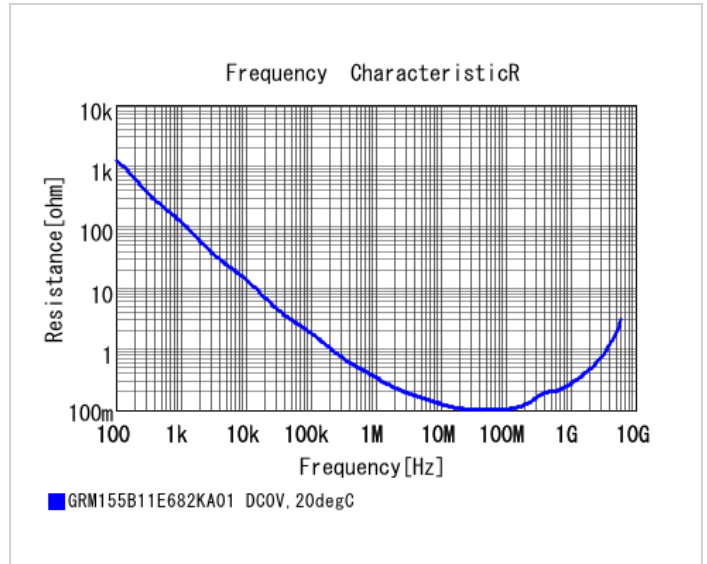

⚠ Attention

- 1.This datasheet is downloaded from the website of Murata Manufacturing Co., Ltd. Therefore, it's specifications are subject to change or our products in it may be discontinued without advance notice. Please check with our sales representatives or product engineers before ordering.
- 2.This datasheet has only typical specifications because there is no space for detailed specifications. Therefore, please review our product specifications or consult the approval sheet for product specifications before ordering.