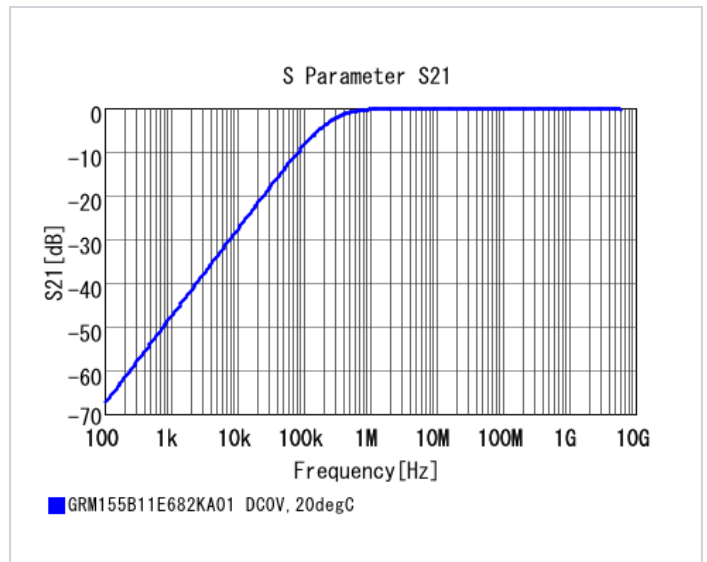

⚠ Attention

- 1.This datasheet is downloaded from the website of Murata Manufacturing Co., Ltd. Therefore, it's specifications are subject to change or our products in it may be discontinued without advance notice. Please check with our sales representatives or product engineers before ordering.
- 2.This datasheet has only typical specifications because there is no space for detailed specifications. Therefore, please review our product specifications or consult the approval sheet for product specifications before ordering.