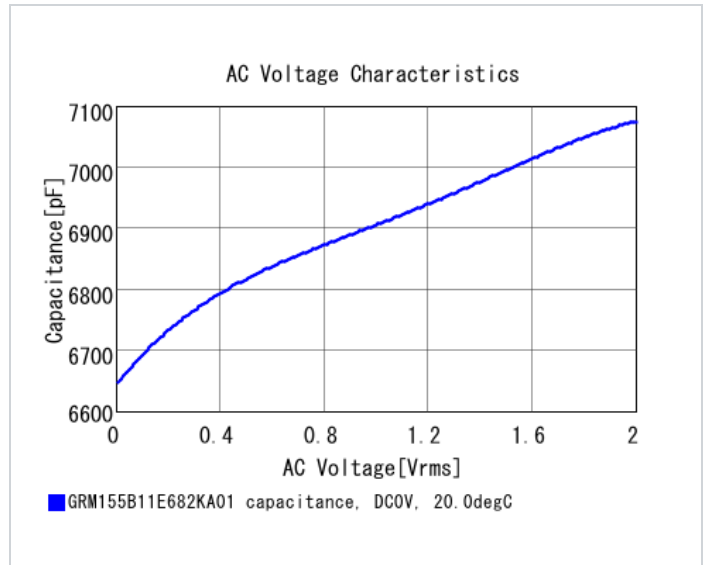

⚠ Attention

- 1.This datasheet is downloaded from the website of Murata Manufacturing Co., Ltd. Therefore, it's specifications are subject to change or our products in it may be discontinued without advance notice. Please check with our sales representatives or product engineers before ordering.
- 2.This datasheet has only typical specifications because there is no space for detailed specifications. Therefore, please review our product specifications or consult the approval sheet for product specifications before ordering.