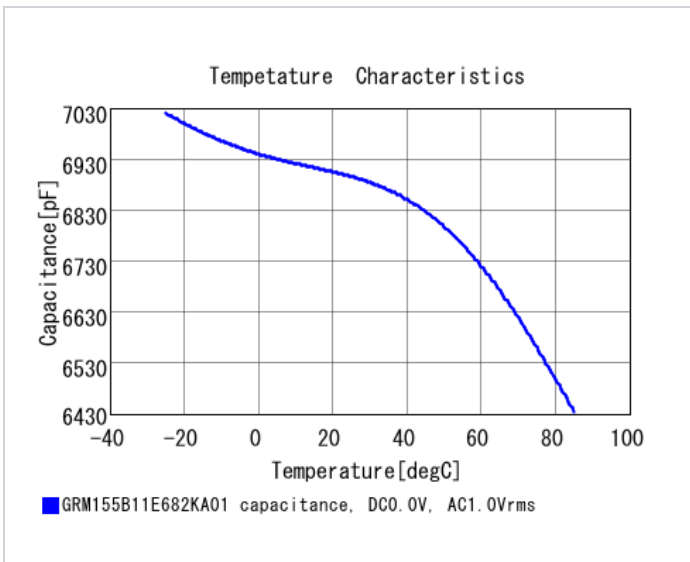

⚠ Attention

- 1.This datasheet is downloaded from the website of Murata Manufacturing Co., Ltd. Therefore, it's specifications are subject to change or our products in it may be discontinued without advance notice. Please check with our sales representatives or product engineers before ordering.
- 2.This datasheet has only typical specifications because there is no space for detailed specifications. Therefore, please review our product specifications or consult the approval sheet for product specifications before ordering.