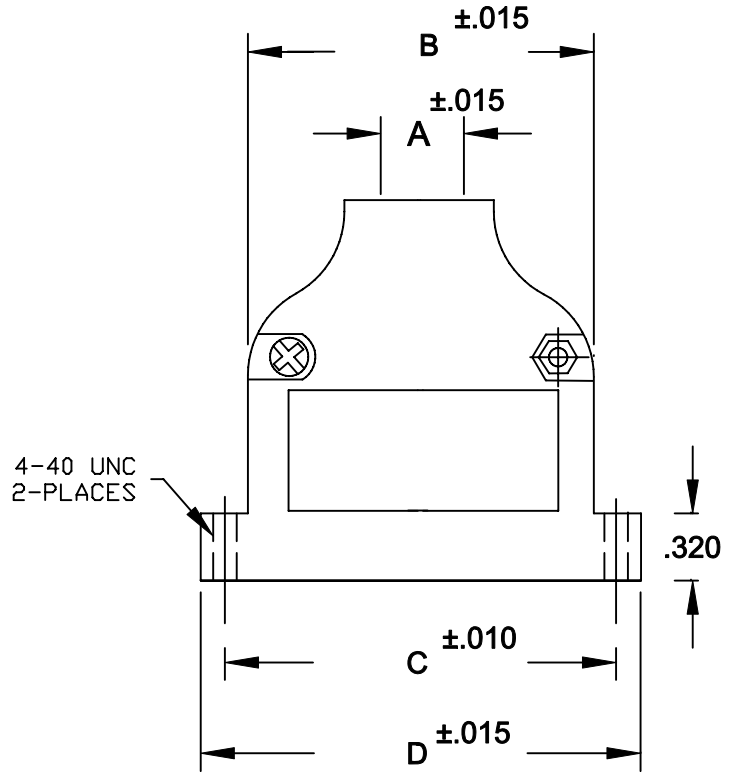

DESCRIPTION: **994 SERIES ETHERNET STRAIGHT BACKSHELL**

BACKSHELL KIT INCLUDES:
 (2) BACKSHELL HALVES
 (2) HOUSING SCREWS
 (2) HOUSING NUTS

994-YYY-YYYRY1
 SERIES _____
 POSITIONS _____
 009
 015
 025
 MATERIAL _____
 030 = ZINC
 COLOR: _____
 12 = NICKEL OVER COPPER
 PUT-UPS _____
 1 = KIT

SIZE	A	B	C	D	E	F
9 POS	.433	.790	.984	1.244	1.82	.614
15 POS	.433	1.135	1.312	1.575	1.82	.665
25 POS	.433	1.640	1.852	2.106	1.82	.630

MATERIAL: DIE-CAST ZINC ALLOY
NICKEL PLATED
RoHS COMPLIANT

	THESE DRAWINGS AND SPECIFICATIONS ARE THE PROPERTY OF NorComp AND SHALL NOT BE REPRODUCED, COPIED OR USED AS THE BASIS FOR THE MANUFACTURE OR SALE OF APPARATUS WITHOUT WRITTEN PERMISSION.		DRAWN: PAM JENKINS	DATE: 9-15-05
	NorComp			CHECKED:
SCALE		SHEET OF	REV 2	
DWG NO.		994-0YY-030R121		