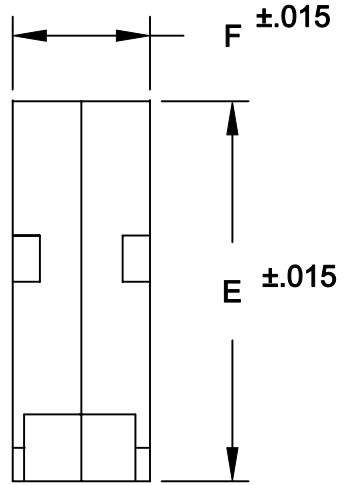

DESCRIPTION: **994 SERIES ETHERNET STRAIGHT BACKSHELL**

BACKSHELL KIT INCLUDES:
 (2) BACKSHELL HALVES
 (2) HOUSING SCREWS
 (2) HOUSING NUTS

994-YYY-YYYRY1
 SERIES _____
 POSITIONS _____
 009
 015
 025
 MATERIAL _____
 030 = ZINC
 COLOR: _____
 12 = NICKEL OVER COPPER
 PUT-UPS _____
 1 = KIT

SIZE	A	B	C	D	E	F
9 POS	.433	.790	.984	1.244	1.82	.614
15 POS	.433	1.135	1.312	1.575	1.82	.665
25 POS	.433	1.640	1.852	2.106	1.82	.630

MATERIAL: DIE-CAST ZINC ALLOY
NICKEL PLATED
RoHS COMPLIANT

	THESE DRAWINGS AND SPECIFICATIONS ARE THE PROPERTY OF NorComp AND SHALL NOT BE REPRODUCED, COPIED OR USED AS THE BASIS FOR THE MANUFACTURE OR SALE OF APPARATUS WITHOUT WRITTEN PERMISSION.		DRAWN: PAM JENKINS	DATE: 9-15-05
	NorComp			CHECKED:
SCALE		SHEET OF	REV 2	
DWG NO.		994-0YY-030R121		