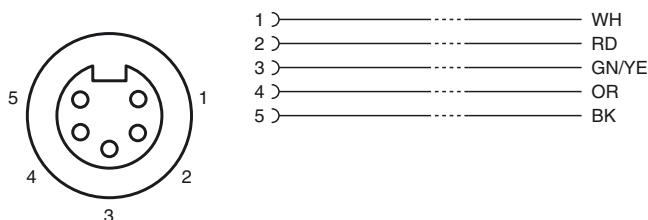

Electrical connection

Release date: 2011-01-13 22:41 Date of issue: 2011-01-13 912592_ENG.xml

Subject to modifications without notice

Pepperl+Fuchs Group
www.pepperl-fuchs.com

USA: +1 330 486 0001
fa-info@us.pepperl-fuchs.com

Germany: +49 621 776-4411
fa-info@pepperl-fuchs.com

Copyright Pepperl+Fuchs
Singapore: +65 6779 9091
fa-info@sg.pepperl-fuchs.com