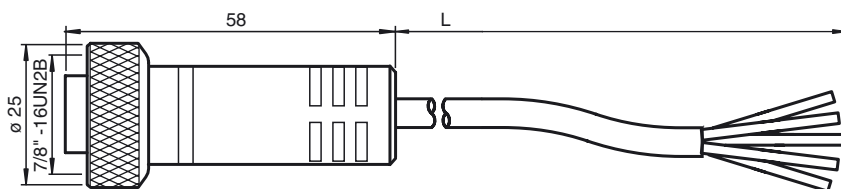

Dimensions

Model Number

V95-G-YE4M-STOOW

Female connector, 7/8" - 16 UNF, 5-pin, PUR cable

Features

- Thread 7/8"

Technical data

General specifications

Number of pins	5
Connection 1	female connector
Construction type 1	straight
Threading 1	7/8"
Connection 2	cable end

Electrical specifications

Operating voltage	U _B	max. 600 V
Test voltage		1500 V
Operating current		8 A
Volume resistance		< 5 mΩ

Ambient conditions

Ambient temperature	-30 ... 105 °C (-22 ... 221 °F)
---------------------	---------------------------------

Mechanical specifications

Protection degree	IP67	
Material		
Contacts	gold plated copper alloy	
Cable	PVC	
Core insulation	PVC	
Cable	fine-strand, flexible	
Sheath diameter	Ø 12.9 mm	
Bending radius	10 x cable diameter	
Color	yellow	
Cores	5 x 1.5 mm ² (16 AWG)	
Length	L	4 m
Note	STOOW UL Standard	