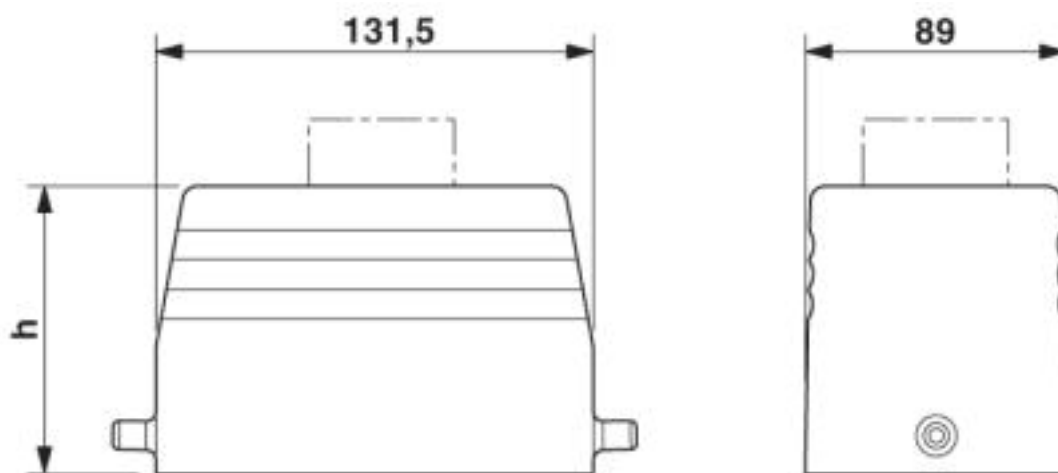

### Dimensions

Height	96 mm
Width	89 mm
Length	131.5 mm

## Drawings

Dimensional drawing

Dimensional drawing