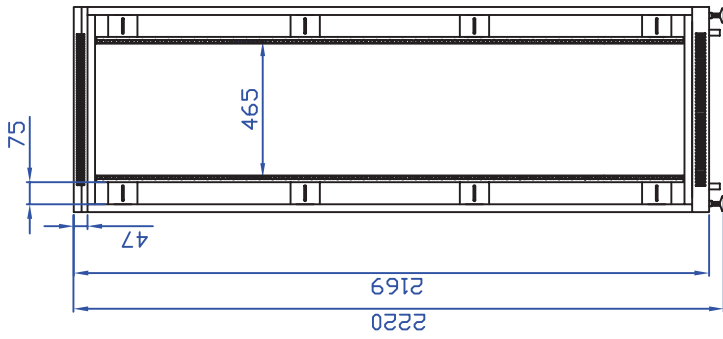

Front View

Front View with door removed

Top View

Side View

Side View with door removed

Rear View

Bottom View

# Quest Manufacturing Corp.

ITEM NO.		FE7319-45-02				
Drawn By	Date	Material	C.R.S.	Unit	mm	Power Coat
Checked By	Date					
Approved By	Date	Surface Finish	Scale	1:1		