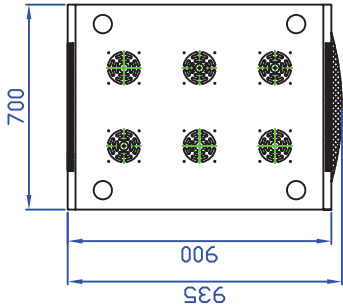

Front View

Front View with door removed

Top View

Side View

Side View with door removed

Rear View

Bottom View

# Quest Manufacturing Corp.

ITEM NO.		FE7319-45-02				
Drawn By	Date	Material	C.R.S.	Unit	mm	Power Coat
Checked By	Date					
Approved By	Date	Surface Finish	Scale	1:1		