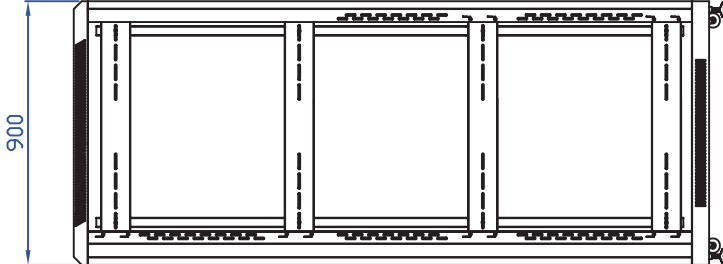

Front View

Front View with door removed

Top View

Side View

Side View with door removed

Rear View

Bottom View

# Quest Manufacturing Corp.

ITEM NO.		FE7319-45-02				
Drawn By	Date	Material	C.R.S.	Unit	mm	Power Coat
Checked By	Date					
Approved By	Date	Surface Finish	Scale	1:1		