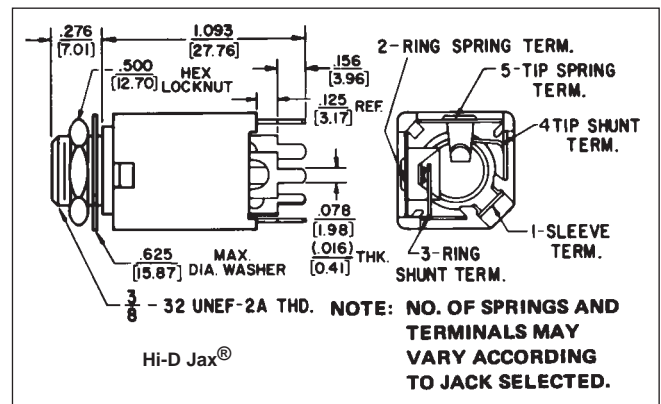

Distributed by:

JAMECO[®]
ELECTRONICS

www.Jameco.com ♦ 1-800-831-4242

The content and copyrights of the attached
material are the property of its owner.

Jameco Part Number 1765646

1/4" ENCLOSED TELEPHONE JACKS

INSULATED MOUNTING

DIMENSIONS ARE FOR REFERENCE ONLY $\frac{\text{Inch}}{\text{(mm)}}$

NOTE: Contact your Switchcraft Representative for price and delivery.