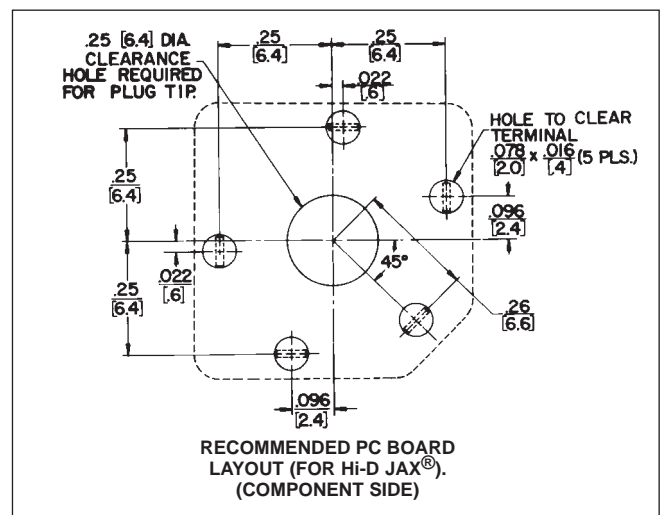

Distributed by:

JAMECO[®]
ELECTRONICS

www.Jameco.com ♦ 1-800-831-4242

The content and copyrights of the attached
material are the property of its owner.

Jameco Part Number 1765646

1/4" ENCLOSED TELEPHONE JACKS

INSULATED MOUNTING

DIMENSIONS ARE FOR REFERENCE ONLY $\frac{\text{Inch}}{\text{(mm)}}$

NOTE: Contact your Switchcraft Representative for price and delivery.