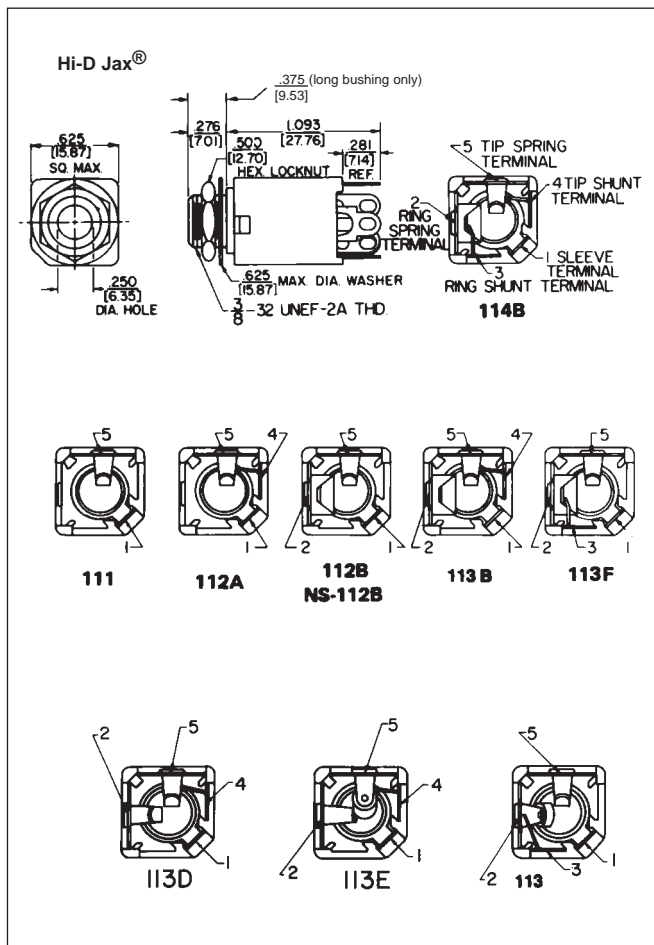

Distributed by:

JAMECO[®]
ELECTRONICS

www.Jameco.com ♦ 1-800-831-4242

The content and copyrights of the attached
material are the property of its owner.

Jameco Part Number 1765646

1/4" ENCLOSED TELEPHONE JACKS

INSULATED MOUNTING

DIMENSIONS ARE FOR REFERENCE ONLY $\frac{\text{Inch}}{\text{(mm)}}$

NOTE: Contact your Switchcraft Representative for price and delivery.