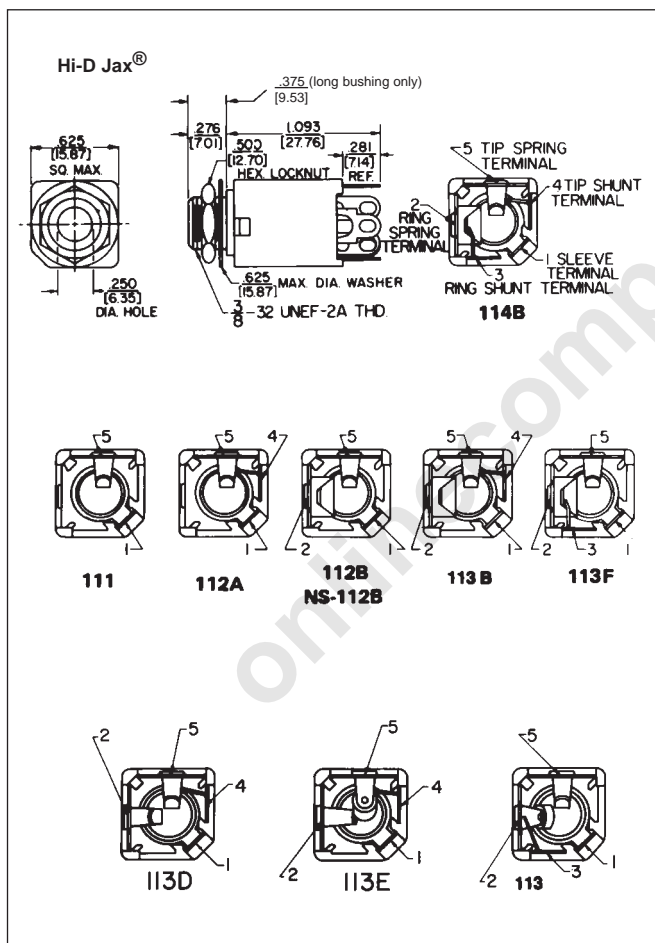

1/4" ENCLOSED TELEPHONE JACKS

INSULATED MOUNTING

DIMENSIONS ARE FOR REFERENCE ONLY $\frac{\text{Inch}}{\text{(mm)}}$

NOTE: Contact your Switchcraft Representative for price and delivery.