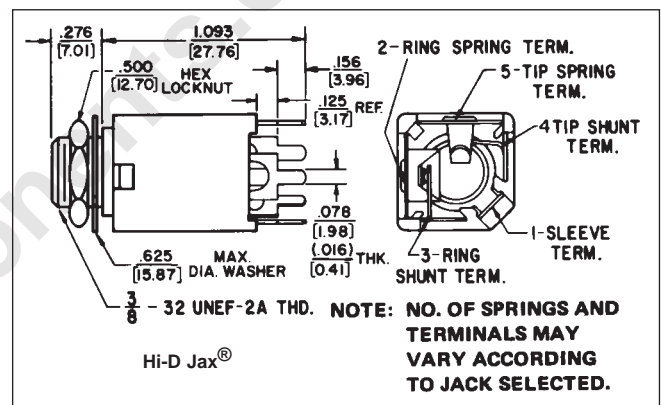

1/4" ENCLOSED TELEPHONE JACKS

INSULATED MOUNTING

DIMENSIONS ARE FOR REFERENCE ONLY $\frac{\text{Inch}}{\text{(mm)}}$

NOTE: Contact your Switchcraft Representative for price and delivery.