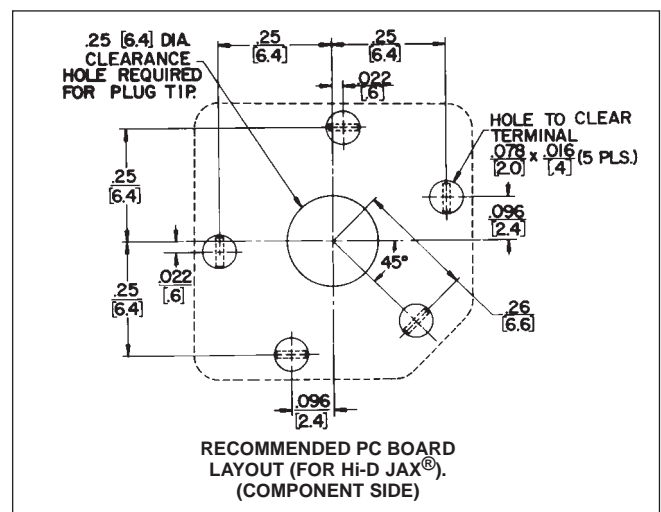

1/4" ENCLOSED TELEPHONE JACKS

INSULATED MOUNTING

DIMENSIONS ARE FOR REFERENCE ONLY $\frac{\text{Inch}}{\text{(mm)}}$

NOTE: Contact your Switchcraft Representative for price and delivery.