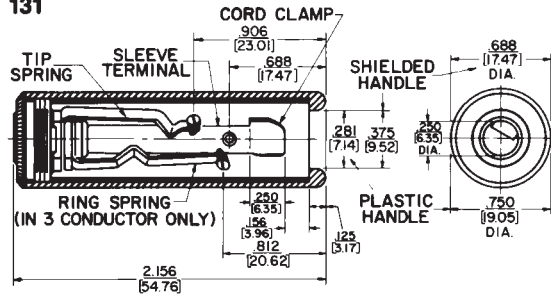

Distributed by:

www.Jameco.com ♦ 1-800-831-4242

The content and copyrights of the attached material are the property of its owner.

SWITCHCRAFT, INC. 5555 N. Elston Ave.
Chicago, IL 60630 • 773 792-2700 • FAX: 773 792-2129
www.switchcraft.com

1/4" EXTENSION JACKS (in-line) and 1/4" SPEAKER JACKS

121, 131

830, 1230