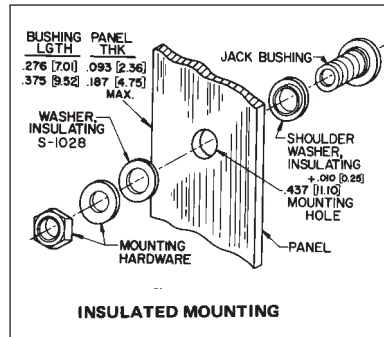

1/4" PHONE JACKS

STEREO JACK CONNECTIONS

SWITCHCRAFT, INC. 5555 N. Elston Ave.
Chicago, IL 60630 • 773 792-2700 • FAX: 773 792-2129

www.switchcraft.com

1/4" PHONE JACKS

Littel Jax® Jacks

11, L-11, C-11, S-11