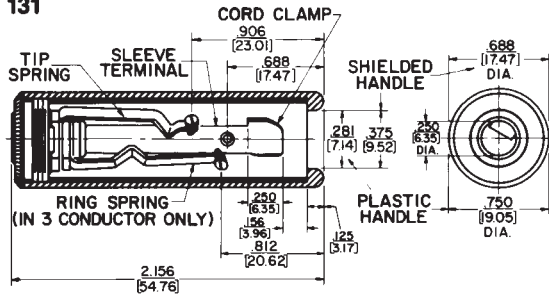

Distributed by:

JAMECO[®]
ELECTRONICS

www.Jameco.com ♦ 1-800-831-4242

The content and copyrights of the attached
material are the property of its owner.

Jameco Part Number 297027

SWITCHCRAFT, INC. 5555 N. Elston Ave.
Chicago, IL 60630 • 773 792-2700 • FAX: 773 792-2129
www.switchcraft.com

1/4" EXTENSION JACKS (in-line) and 1/4" SPEAKER JACKS

121, 131

830, 1230