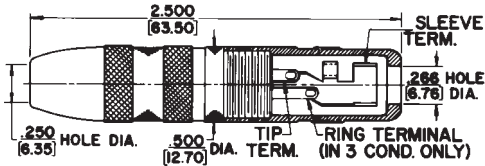

Distributed by:

JAMECO[®]
ELECTRONICS

www.Jameco.com ♦ 1-800-831-4242

The content and copyrights of the attached
material are the property of its owner.

Jameco Part Number 297027

SWITCHCRAFT, INC. 5555 N. Elston Ave.
Chicago, IL 60630 • 773 792-2700 • FAX: 773 792-2129
www.switchcraft.com

1/4" EXTENSION JACKS (in-line) and 1/4" SPEAKER JACKS

121, 131

830, 1230