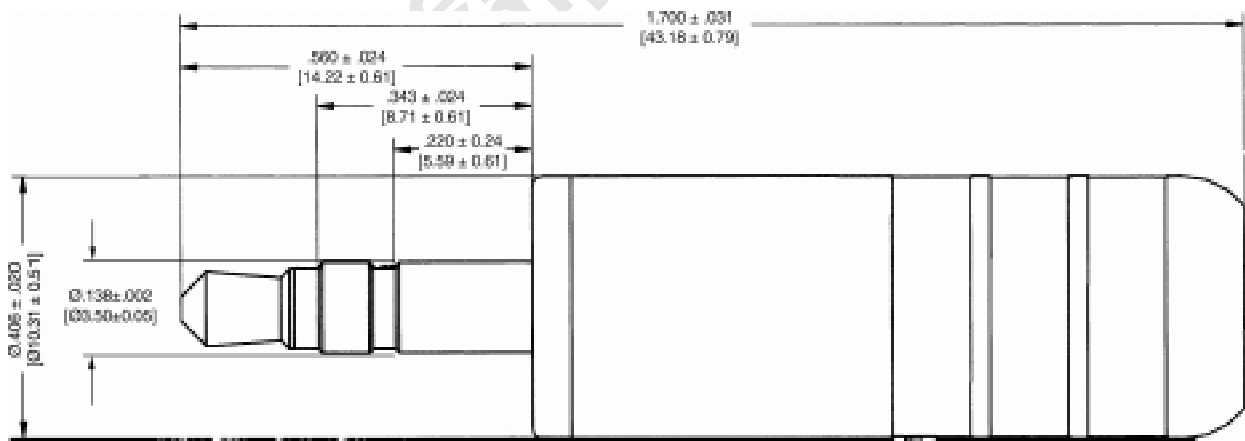

Switchcraft®

3.5 MM HEAVY-DUTY STEREO PLUG

Switchcraft, Inc. is a major manufacturer of a broad line of electronic/electromechanical components for the audio/video, telecommunication, data communication, computer, medical, military, appliance, transportation and instrumentation markets.