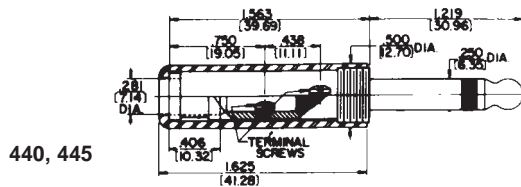

MIL-TYPE 1/4" PHONE PLUGS

DIMENSIONS ARE FOR REFERENCE ONLY $\frac{\text{Inch}}{\text{(mm)}}$

NOTE: Contact your Switchcraft Representative for price and delivery.