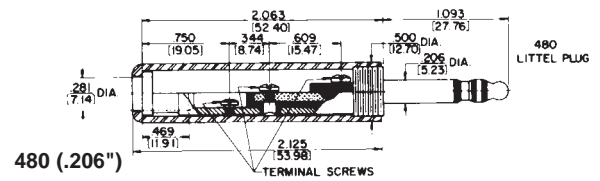

MIL-TYPE 1/4" PHONE PLUGS

DIMENSIONS ARE FOR REFERENCE ONLY $\frac{\text{Inch}}{\text{(mm)}}$

NOTE: Contact your Switchcraft Representative for price and delivery.