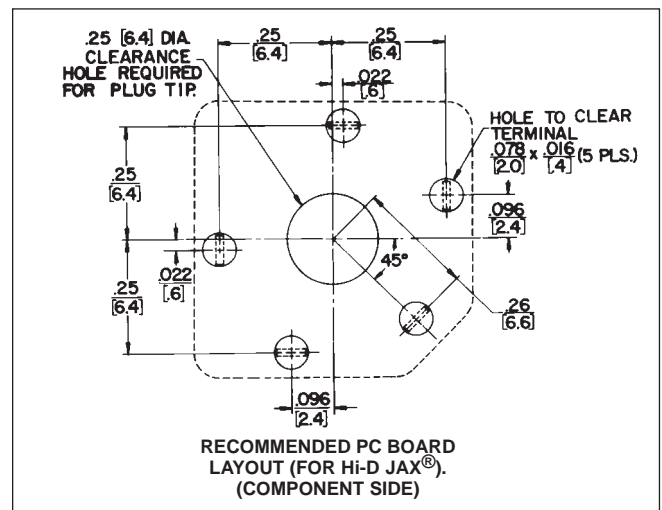

1/4" ENCLOSED TELEPHONE JACKS

INSULATED MOUNTING

DIMENSIONS ARE FOR REFERENCE ONLY $\frac{\text{Inch}}{\text{(mm)}}$

NOTE: Contact your Switchcraft Representative for price and delivery.