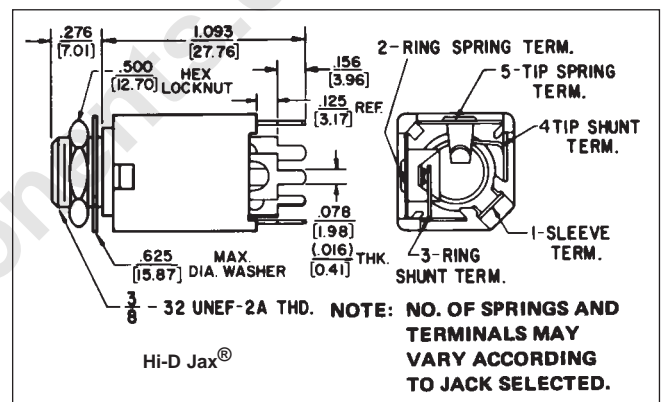

1/4" ENCLOSED TELEPHONE JACKS

INSULATED MOUNTING

DIMENSIONS ARE FOR REFERENCE ONLY $\frac{\text{Inch}}{\text{(mm)}}$

NOTE: Contact your Switchcraft Representative for price and delivery.