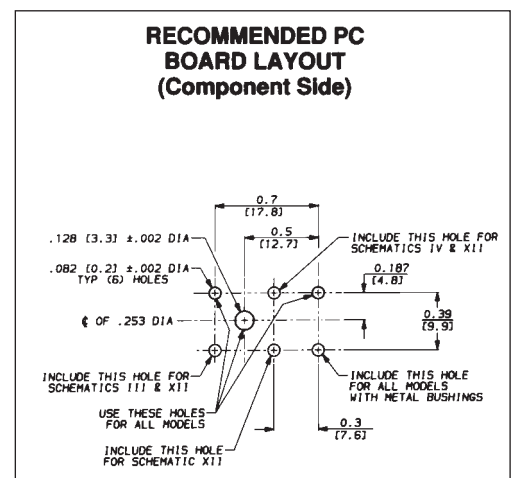

1/4" RIGHT-ANGLE PHONE JACKS

SERIES RA and RN

DIMENSIONS ARE FOR REFERENCE ONLY $\frac{\text{Inch}}{\text{(mm)}}$

NOTE: Contact your Switchcraft Representative for price and delivery.