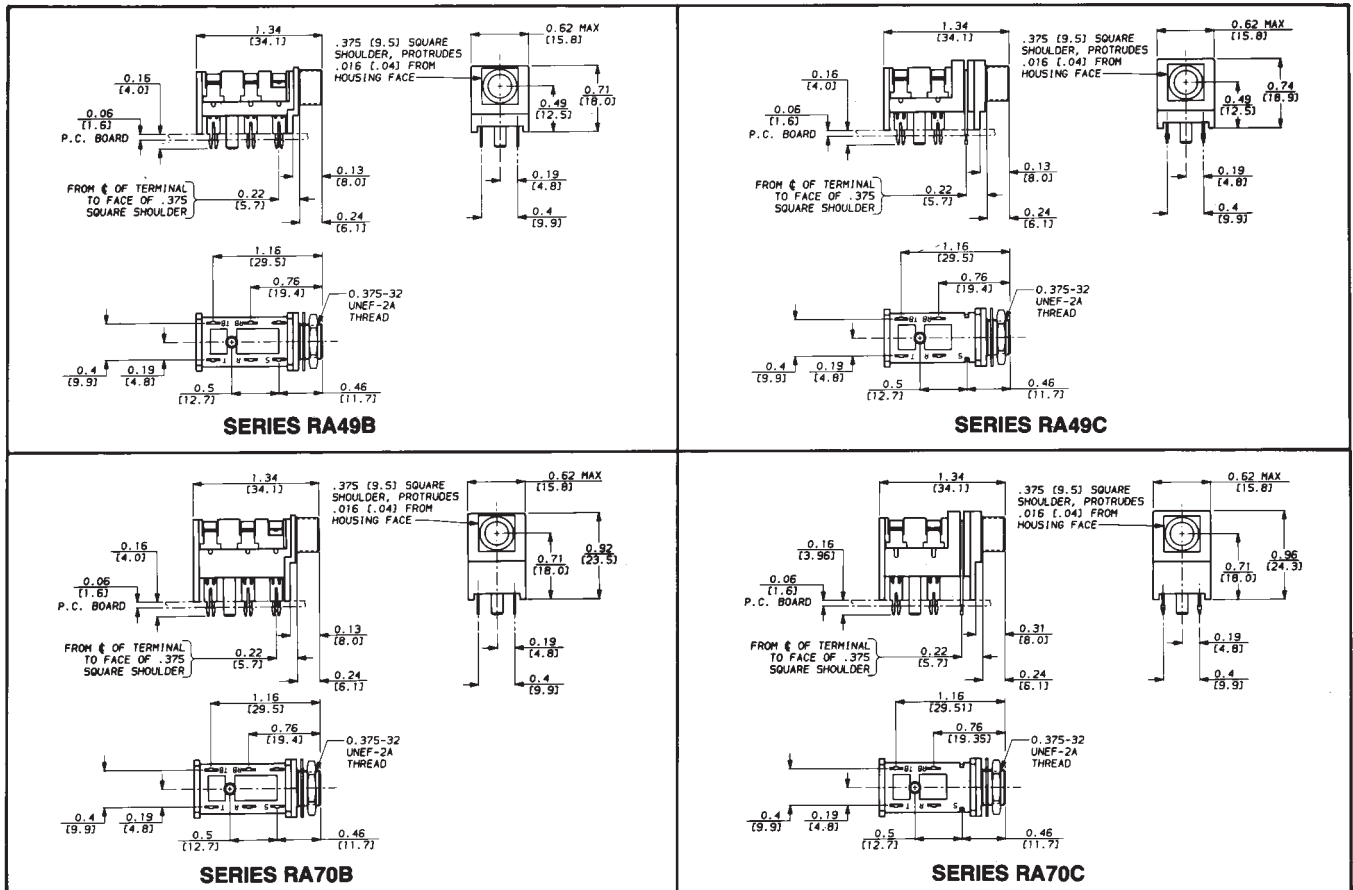

1/4" RIGHT-ANGLE PHONE JACKS

SERIES RA and RN

DIMENSIONS ARE FOR REFERENCE ONLY $\frac{\text{Inch}}{\text{(mm)}}$

NOTE: Contact your Switchcraft Representative for price and delivery.