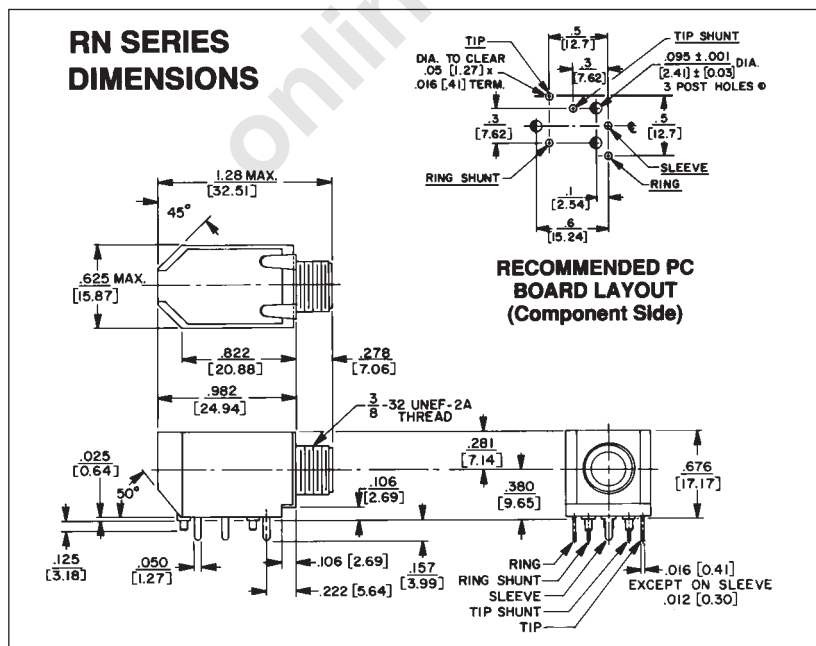

1/4" RIGHT-ANGLE PHONE JACKS

SERIES RA and RN

DIMENSIONS ARE FOR REFERENCE ONLY $\frac{\text{Inch}}{\text{(mm)}}$

NOTE: Contact your Switchcraft Representative for price and delivery.