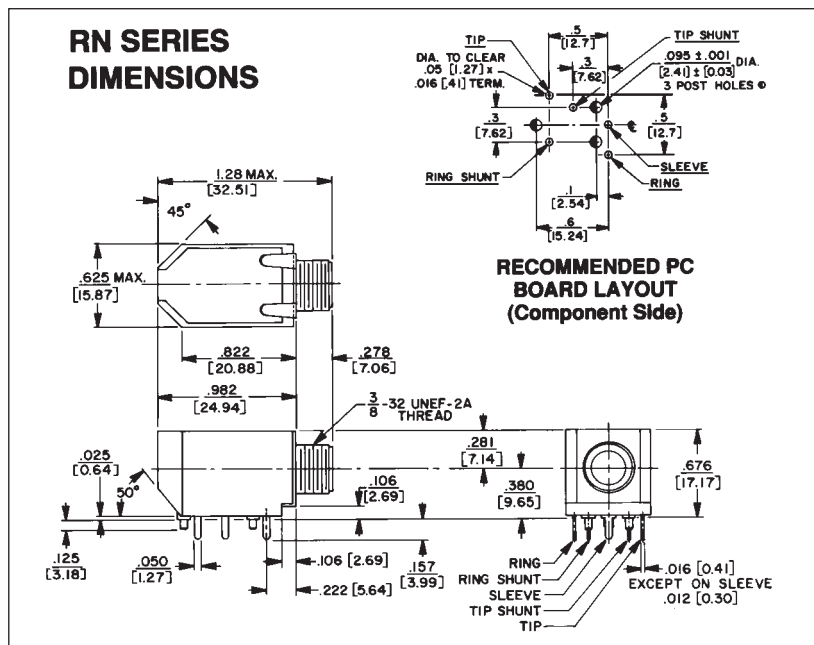

## 1/4" RIGHT-ANGLE PHONE JACKS

### SERIES RA and RN

DIMENSIONS ARE FOR REFERENCE ONLY Inch  
(mm)

NOTE: Contact your Switchcraft Representative for price and delivery.