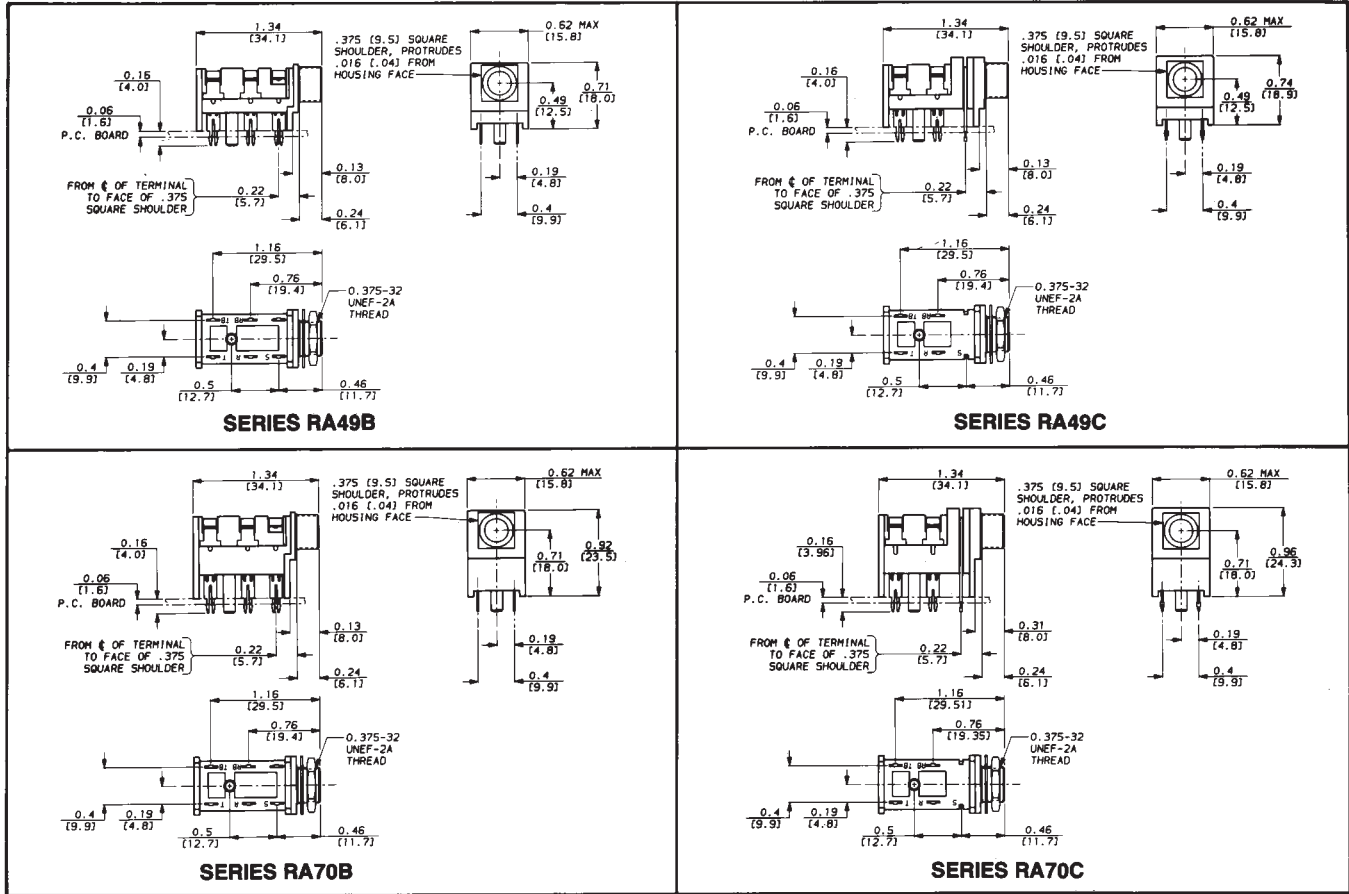

## 1/4" RIGHT-ANGLE PHONE JACKS

### SERIES RA and RN

DIMENSIONS ARE FOR REFERENCE ONLY Inch  
(mm)

NOTE: Contact your Switchcraft Representative for price and delivery.