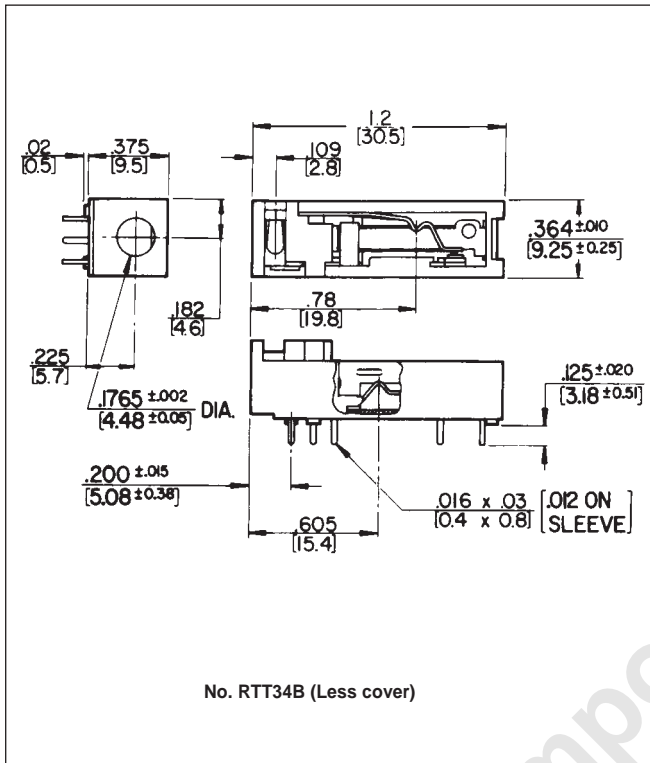

MINIATURE TELEPHONE JACKS, RIGHT ANGLE, PC MOUNT

DIMENSIONS ARE FOR REFERENCE ONLY $\frac{\text{Inch}}{\text{(mm)}}$

NOTE: Contact your Switchcraft Representative for price and delivery.