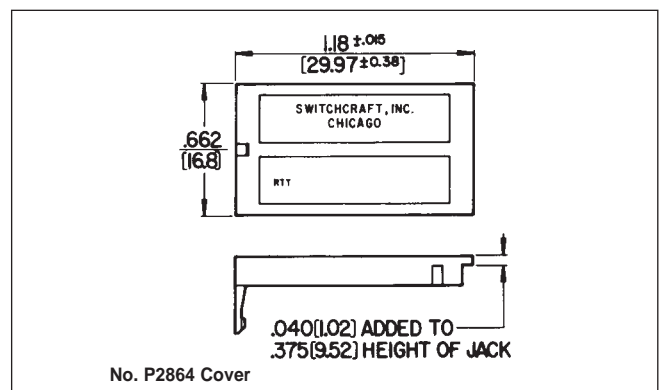

MINIATURE TELEPHONE JACKS, RIGHT ANGLE, PC MOUNT

DIMENSIONS ARE FOR REFERENCE ONLY $\frac{\text{Inch}}{\text{(mm)}}$

NOTE: Contact your Switchcraft Representative for price and delivery.