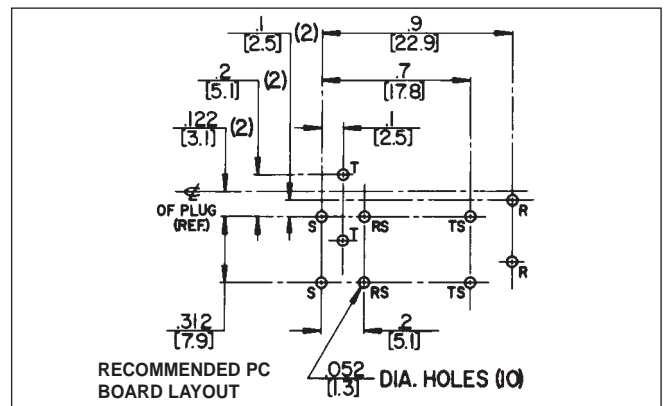

MINIATURE TELEPHONE JACKS, RIGHT ANGLE, PC MOUNT

DIMENSIONS ARE FOR REFERENCE ONLY $\frac{\text{Inch}}{\text{(mm)}}$

NOTE: Contact your Switchcraft Representative for price and delivery.