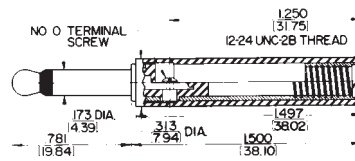

.173" MINIATURE TELEPHONE PLUGS BANTAM TYPE

TT251 and TT252

TT253 and TT254

DIMENSIONS ARE FOR REFERENCE ONLY $\frac{\text{Inch}}{(\text{mm})}$

NOTE: Contact your Switchcraft Representative for price and delivery.