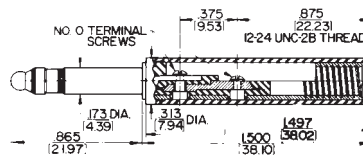

.173" MINIATURE TELEPHONE PLUGS BANTAM TYPE

TT251 and TT252

TT253 and TT254

DIMENSIONS ARE FOR REFERENCE ONLY $\frac{\text{Inch}}{(\text{mm})}$

NOTE: Contact your Switchcraft Representative for price and delivery.