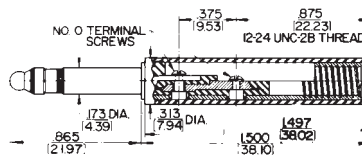

## .173" MINIATURE TELEPHONE PLUGS BANTAM TYPE

TT251 and TT252

TT253 and TT254

DIMENSIONS ARE FOR REFERENCE ONLY  $\frac{\text{Inch}}{(\text{mm})}$

NOTE: Contact your Switchcraft Representative for price and delivery.