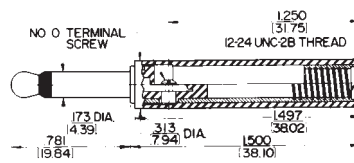

## .173" MINIATURE TELEPHONE PLUGS BANTAM TYPE

TT251 and TT252

TT253 and TT254

DIMENSIONS ARE FOR REFERENCE ONLY  $\frac{\text{Inch}}{(\text{mm})}$

NOTE: Contact your Switchcraft Representative for price and delivery.